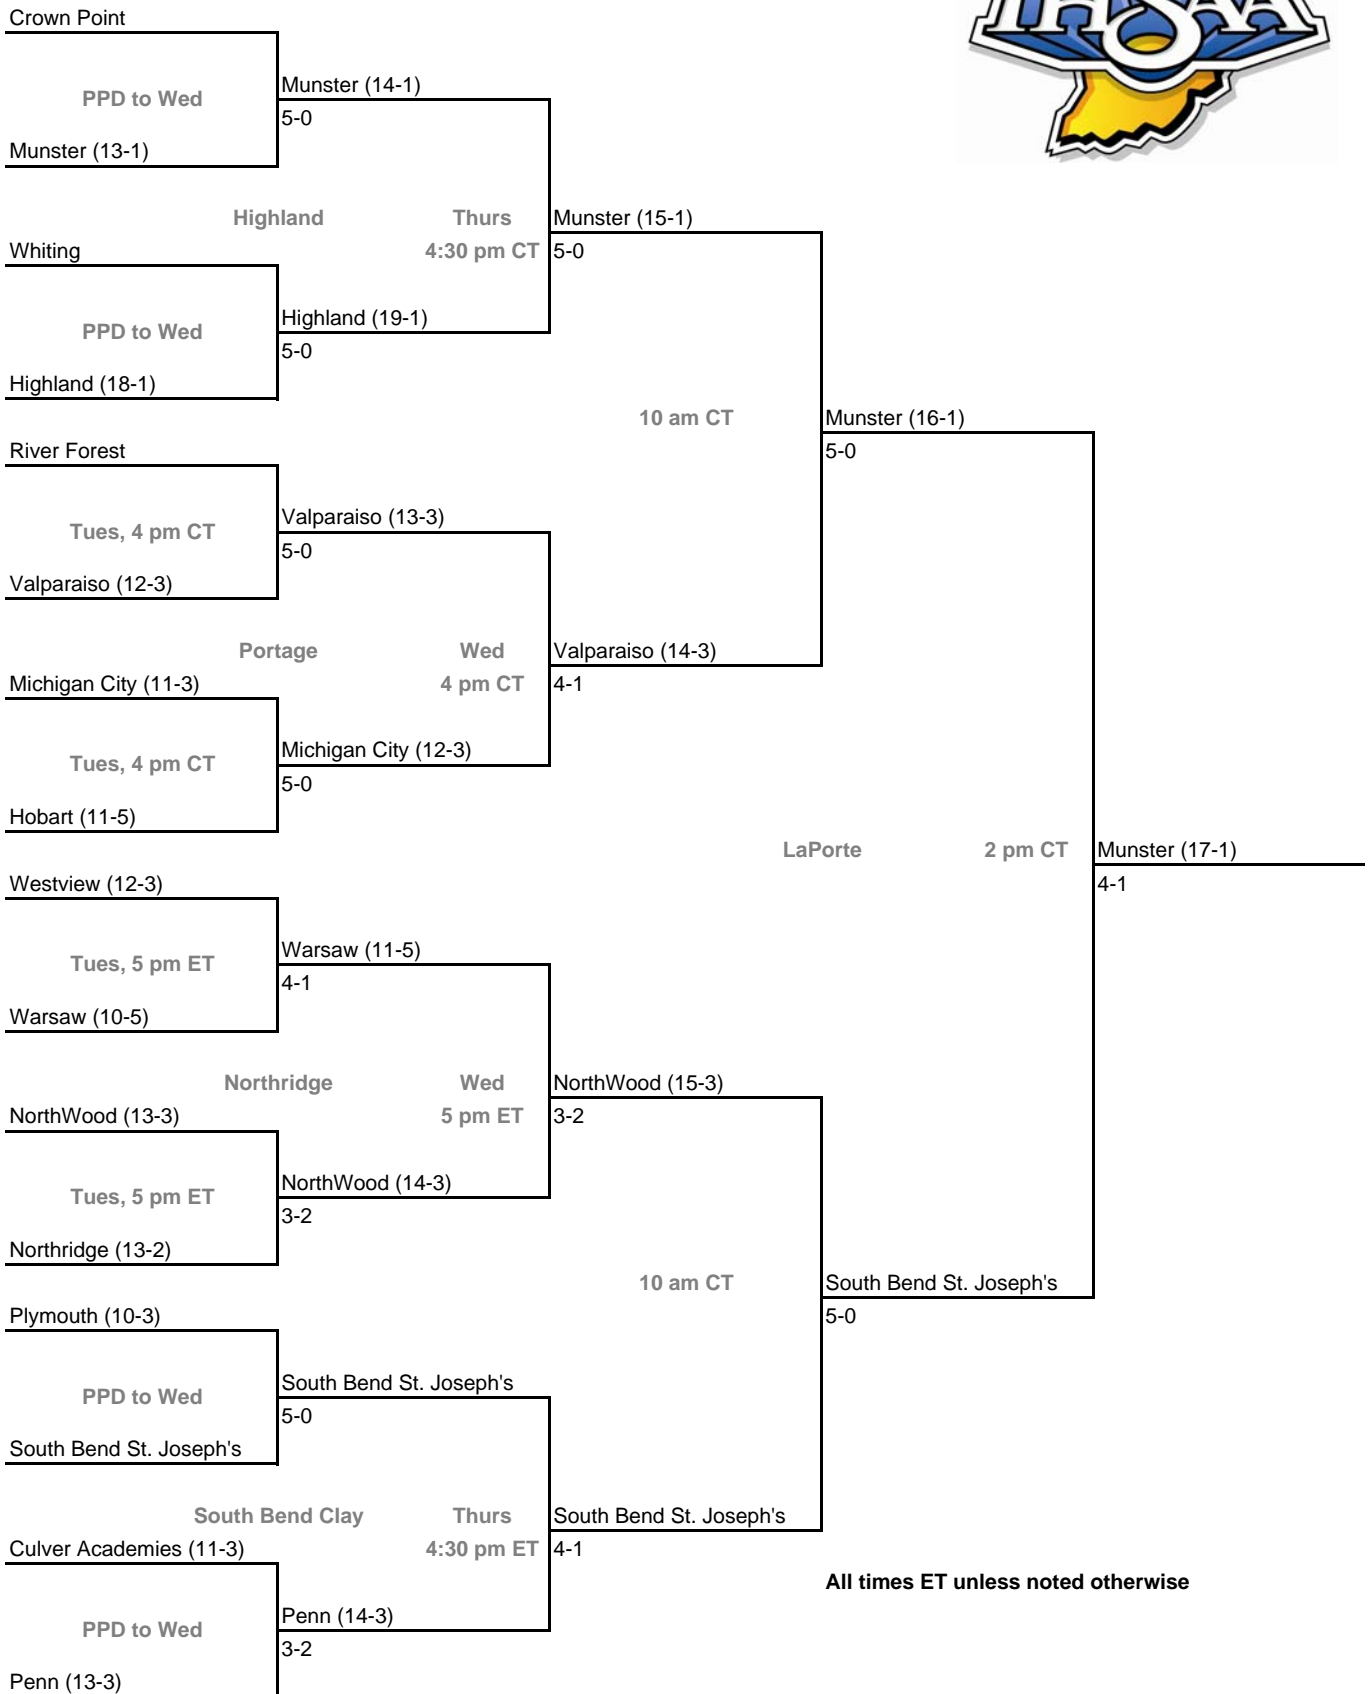

**2008-09 IHSAA Girls Tennis**  
**35th Annual Team State Tournament Series**

**Regionals**

May 26-27

**Semi-States**

Saturday, May 30

**2008-09 IHSAA Girls Tennis**  
**35th Annual Team State Tournament Series**

**Regionals**

May 26-27

**Semi-States**

Saturday, May 30

**All times ET unless noted otherwise**

**2008-09 IHSAA Girls Tennis**  
**35th Annual Team State Tournament Series**

**Regionals**

May 26-27