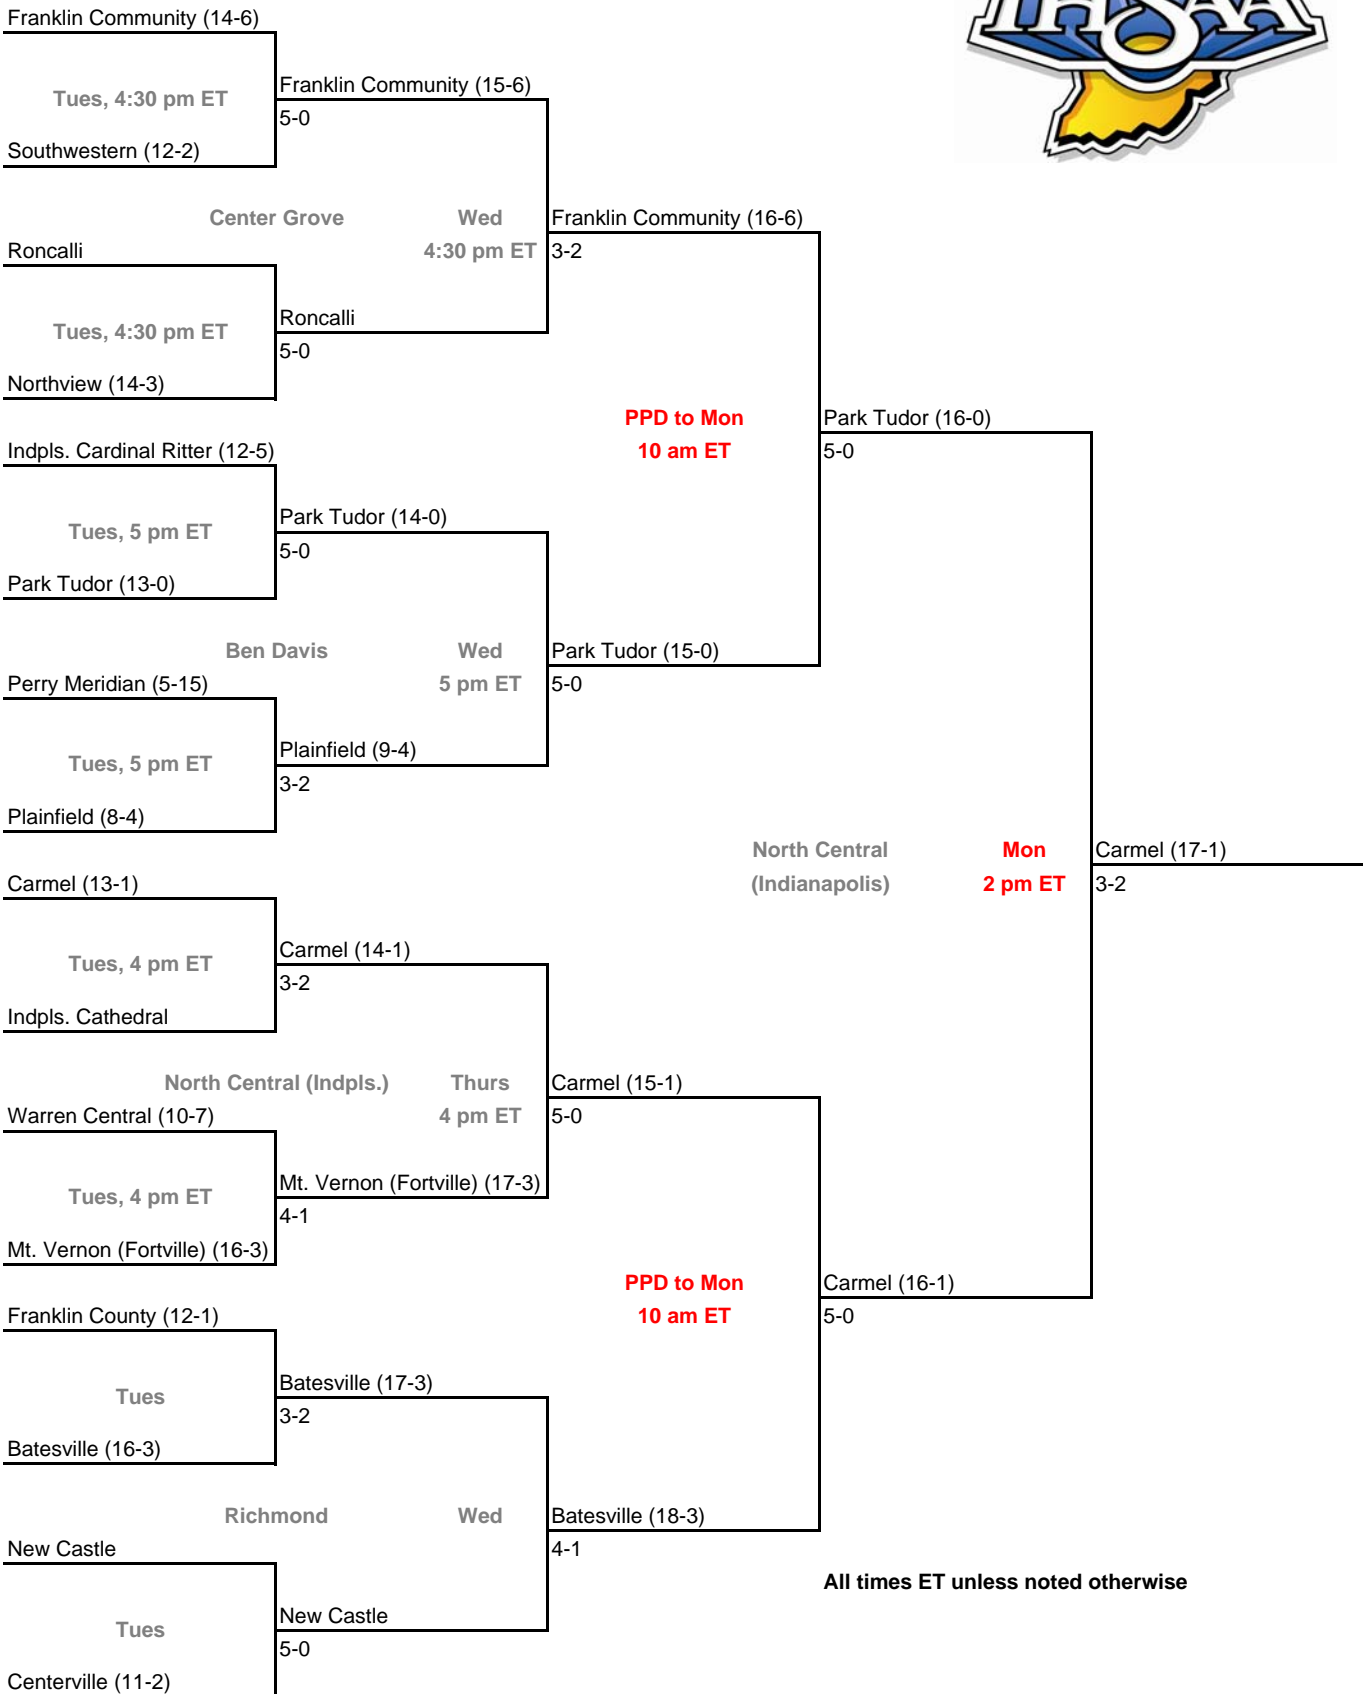

**2008-09 IHSAA Girls Tennis**  
**35th Annual Team State Tournament Series**

**Regionals**

May 26-27

**Semi-States**

Saturday, May 30

**2008-09 IHSAA Girls Tennis**  
**35th Annual Team State Tournament Series**

**Regionals**

May 26-27

**Semi-States**

Saturday, May 30

**All times ET unless noted otherwise**

**2008-09 IHSAA Girls Tennis**  
**35th Annual Team State Tournament Series**

**Regionals**

May 26-27