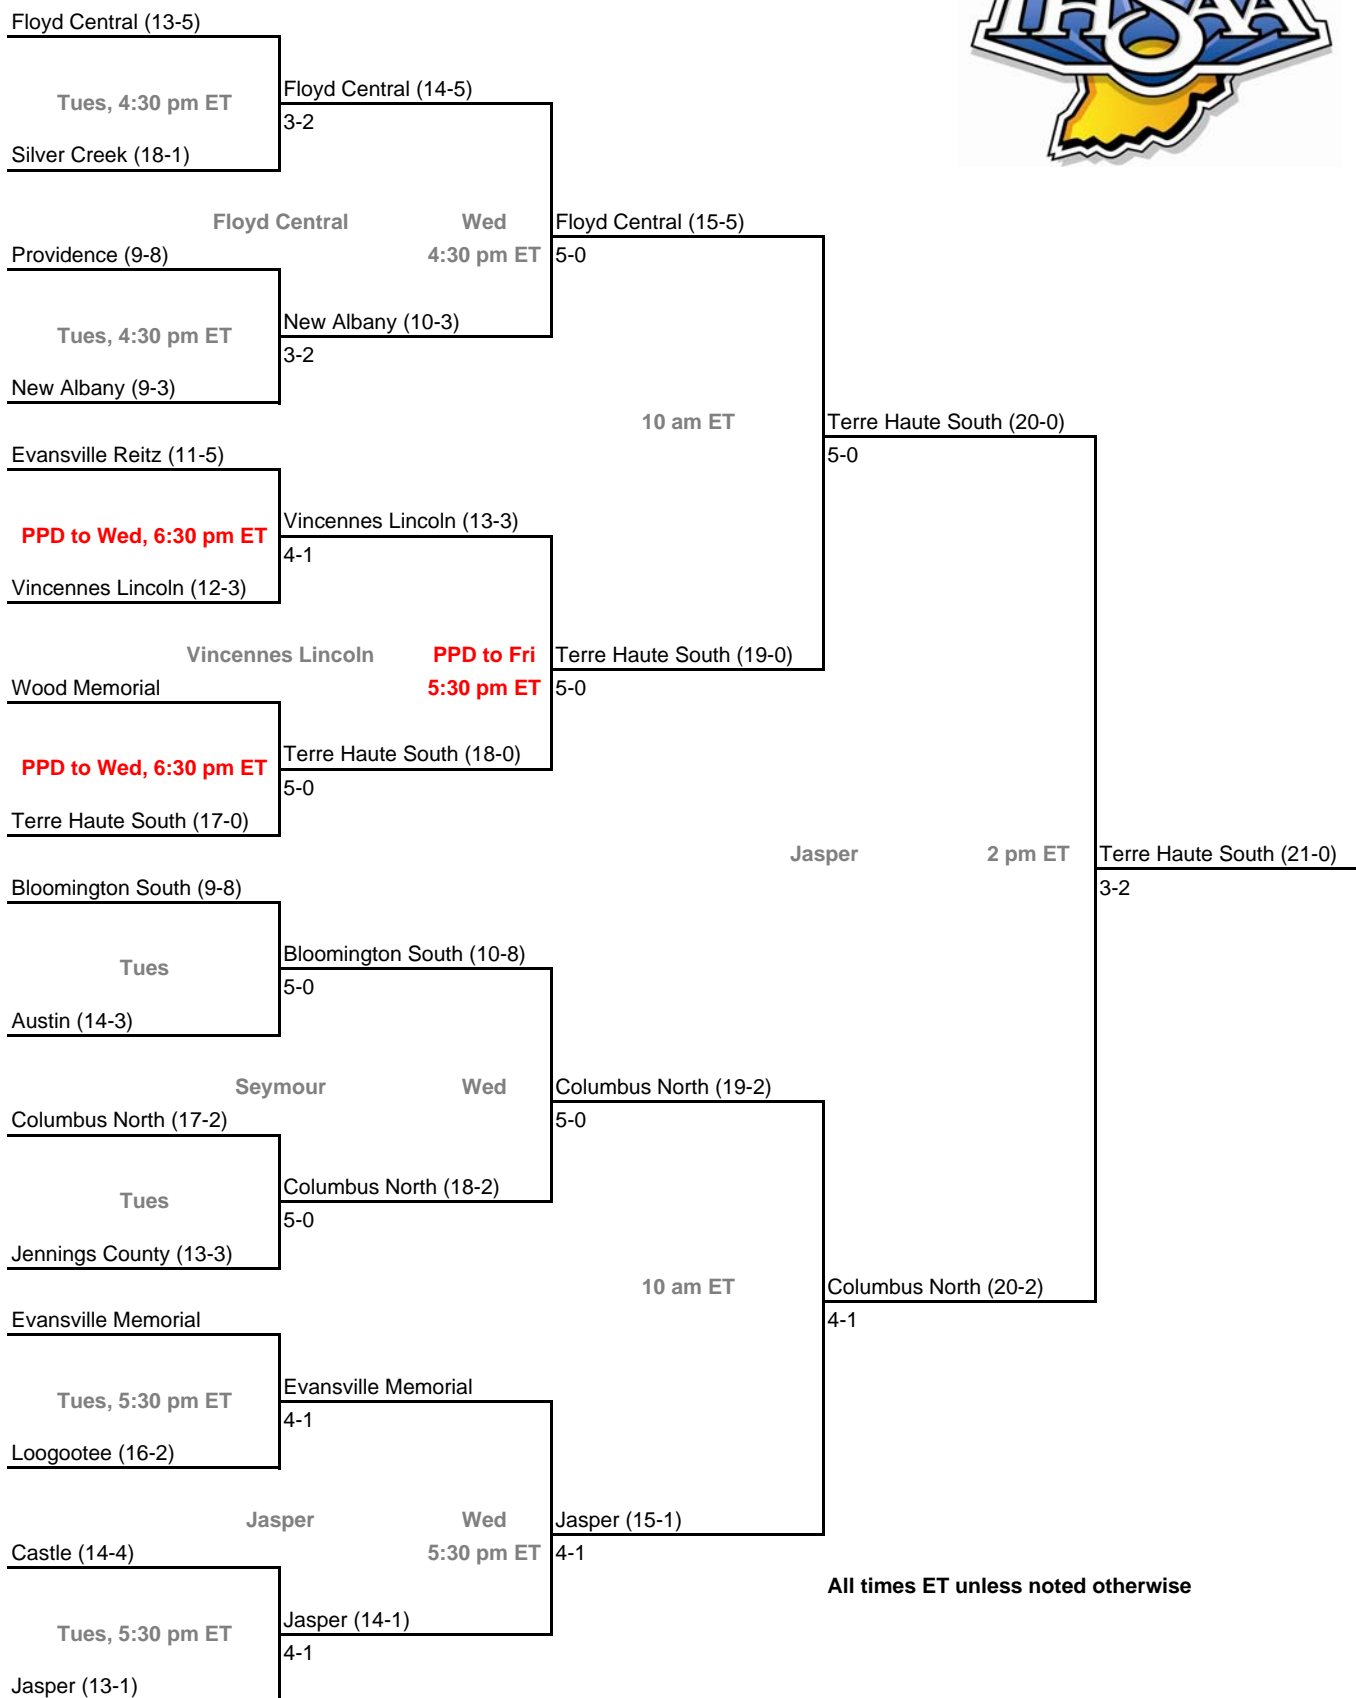

**Regionals**

May 26-27

**Semi-States**

Saturday, May 30

**All times ET unless noted otherwise**

**2008-09 IHSAA Girls Tennis**  
**35th Annual Team State Tournament Series**

**Regionals**

May 26-27

**Semi-States**

Saturday, May 30

**All times ET unless noted otherwise**

**2008-09 IHSAA Girls Tennis**  
**35th Annual Team State Tournament Series**

**Regionals**

May 26-27

**Semi-States**

Saturday, May 30

Anderson Highland (22-1)  
 3-2

10 am ET

Eastern (Greentown)

Tues, 4:30 pm ET  
 Wabash (15-2)

Wabash (16-2)  
 4-1

Peru

Wed  
 5 pm ET

Cass (13-2)