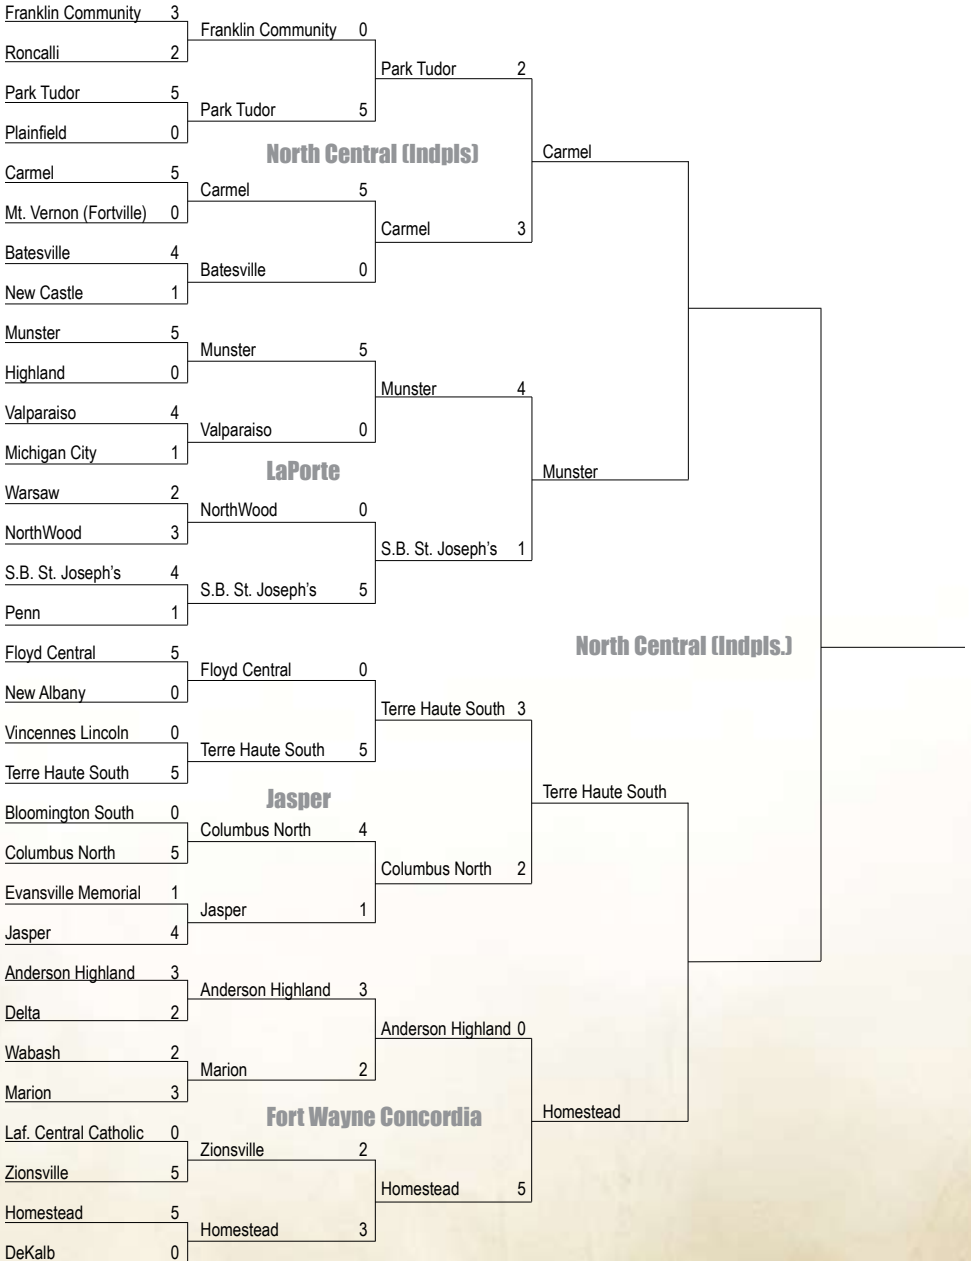

# Tournament Results

**Regional Finals**  
May 26-27

**Semi-State Semifinals**  
May 30

**Semi-State Finals**  
May 30

**State Finals**  
June 6