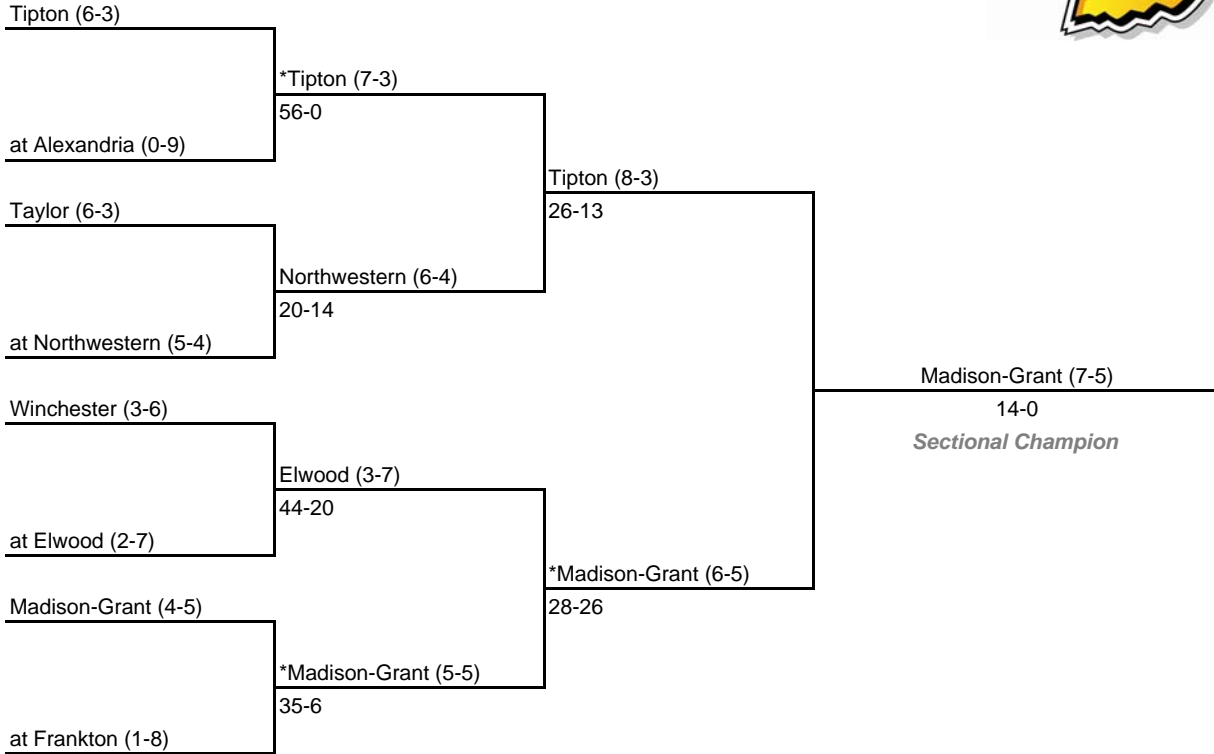

October 31, 2008

November 7, 2008

**Note:**

Admission: \$5.00 per person

For First Round games only, the SECOND team drawn in each pairing will be the home team.

All games begin at 7:00 p.m. local time unless otherwise indicated.

\* - indicates the home team for second round and sectional championship games.

**2008-09 IHSAA Class 2A Football**  
**The 36th Annual State Tournament Series**

**Class 2A, Sectional 28**

October 24, 2008