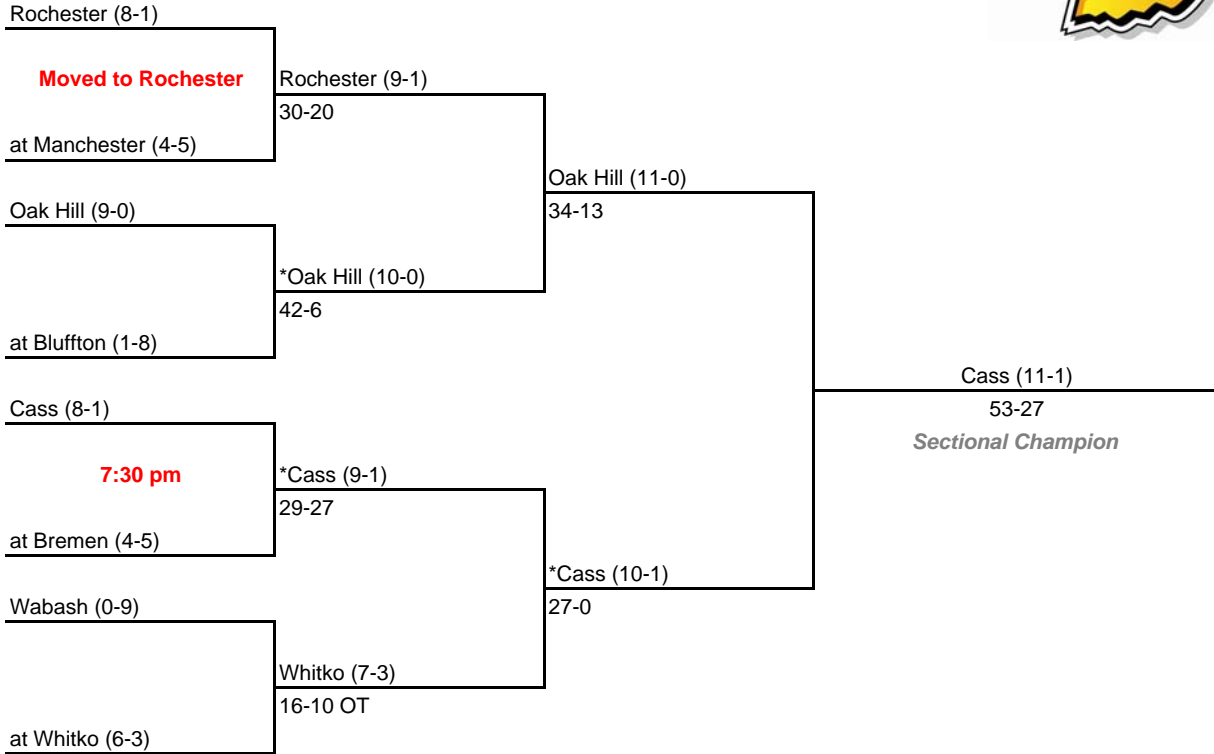

**2008-09 IHSAA Class 2A Football**  
**The 36th Annual State Tournament Series**

**Class 2A, Sectional 25**

October 24, 2008

October 31, 2008

November 7, 2008

**Note:**

Admission: \$5.00 per person

For First Round games only, the SECOND team drawn in each pairing will be the home team.

All games begin at 7:00 p.m. local time unless otherwise indicated.

\* - indicates the home team for second round and sectional championship games.

**2008-09 IHSAA Class 2A Football**  
**The 36th Annual State Tournament Series**

**Class 2A, Sectional 26**

October 24, 2008

October 31, 2008

November 7, 2008

**Note:**

Admission: \$5.00 per person

For First Round games only, the SECOND team drawn in each pairing will be the home team.

All games begin at 7:00 p.m. local time unless otherwise indicated.

\* - indicates the home team for second round and sectional championship games.

**2008-09 IHSAA Class 2A Football**  
**The 36th Annual State Tournament Series**

**Class 2A, Sectional 27**

October 24, 2008