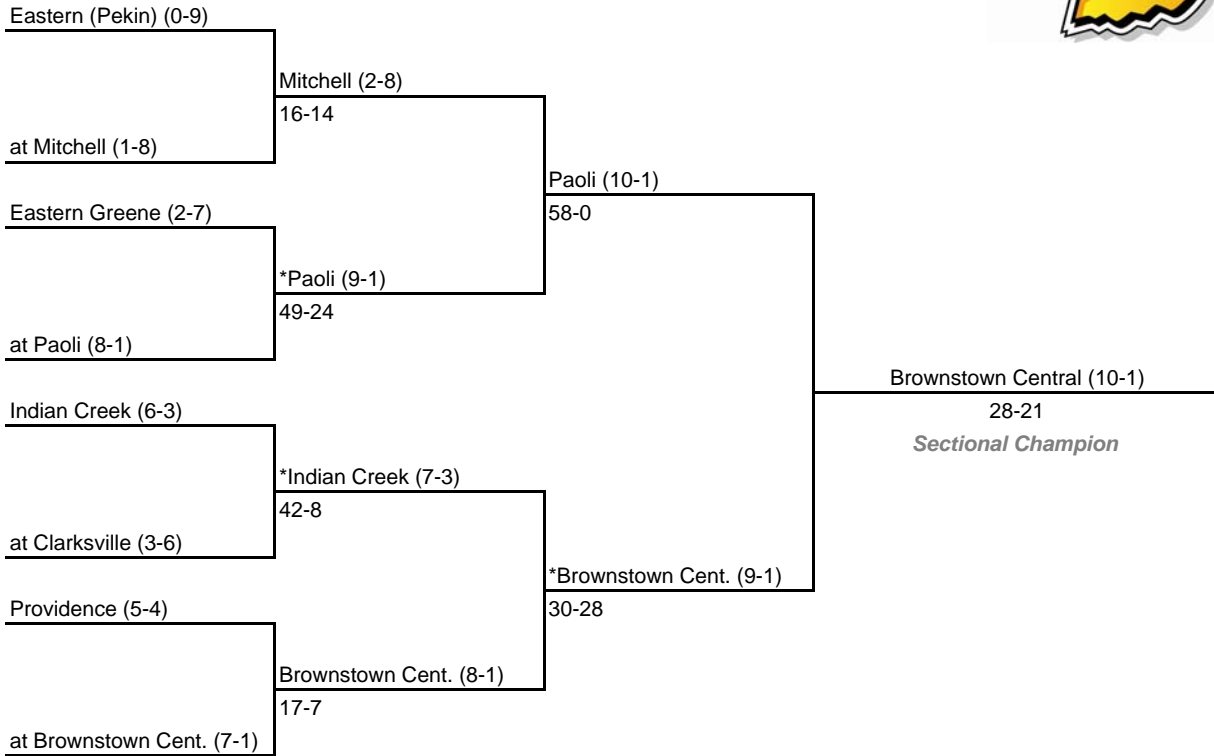

October 24, 2008

October 31, 2008

November 7, 2008