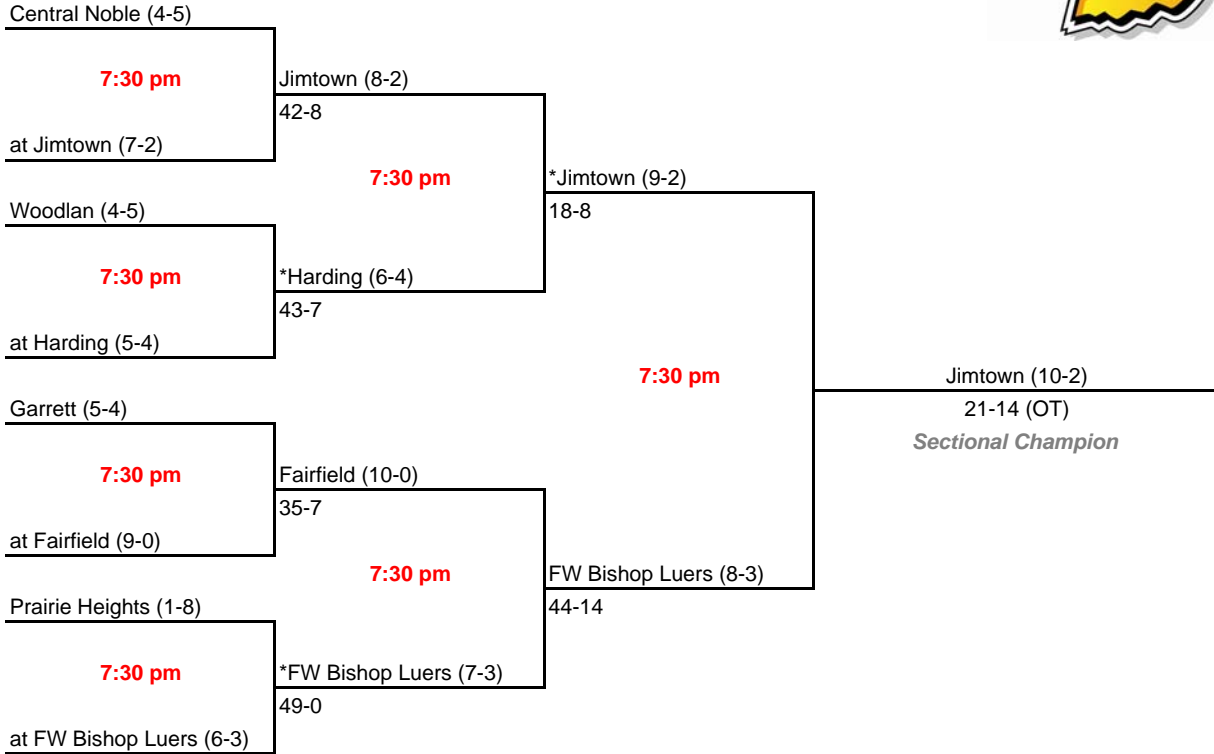

All games begin at 7:00 p.m. local time unless otherwise indicated.

\* - indicates the home team for second round and sectional championship games.

**2008-09 IHSAA Class 2A Football**  
**The 36th Annual State Tournament Series**

**Class 2A, Sectional 26**

October 24, 2008

October 31, 2008

November 7, 2008

**Note:**

Admission: \$5.00 per person

For First Round games only, the SECOND team drawn in each pairing will be the home team.

All games begin at 7:00 p.m. local time unless otherwise indicated.

\* - indicates the home team for second round and sectional championship games.

**2008-09 IHSAA Class 2A Football**  
**The 36th Annual State Tournament Series**

**Class 2A, Sectional 27**

October 24, 2008

October 31, 2008

November 7, 2008

**Note:**

Admission: \$5.00 per person

For First Round games only, the SECOND team drawn in each pairing will be the home team.

All games begin at 7:00 p.m. local time unless otherwise indicated.