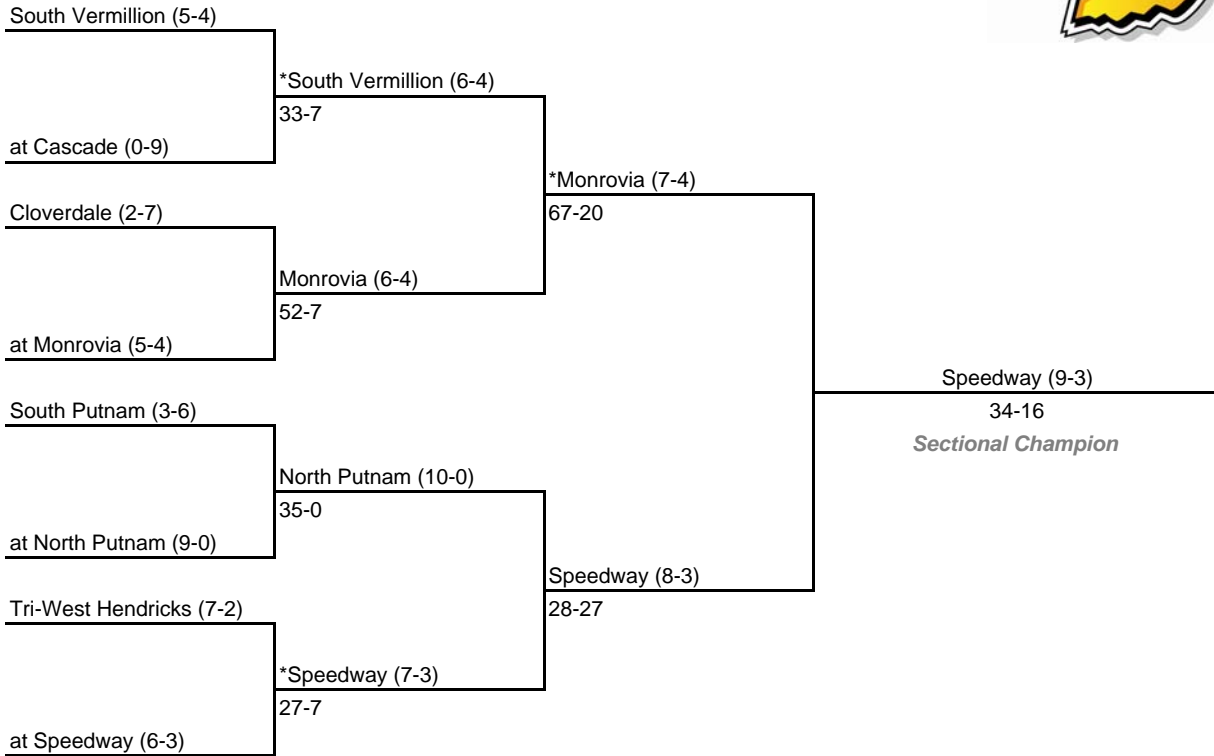

October 24, 2008

October 31, 2008

November 7, 2008