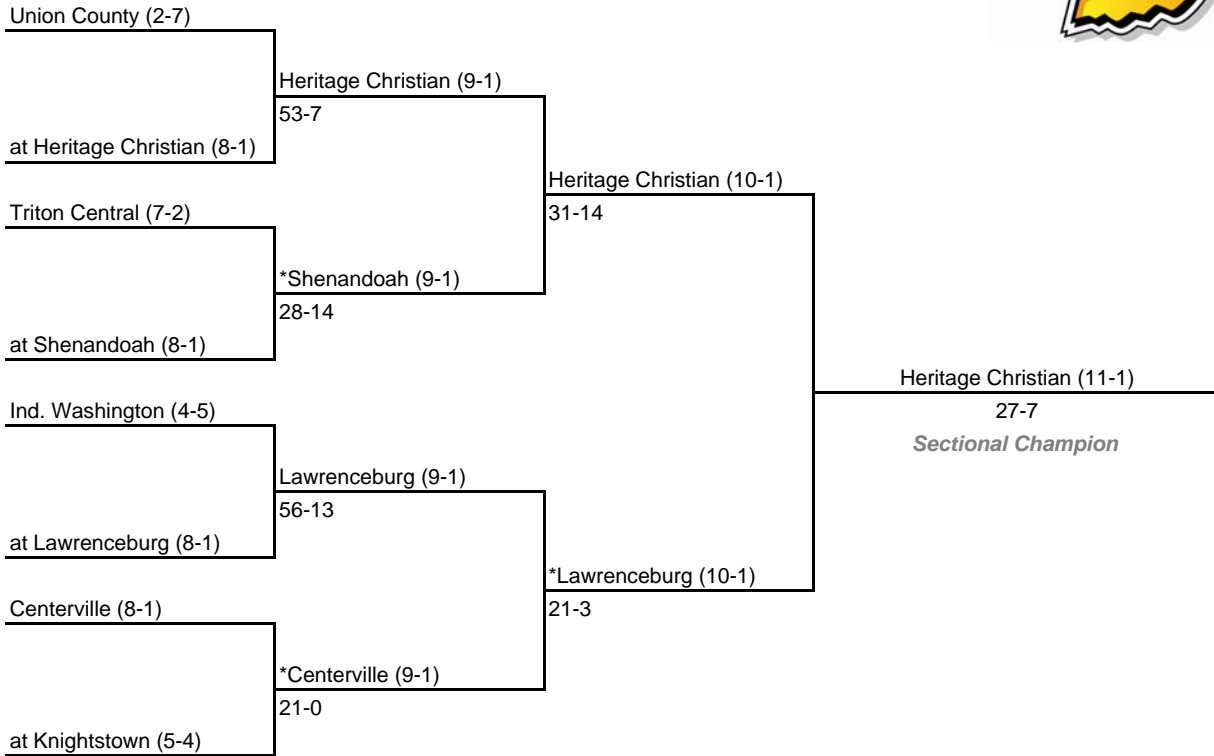

\* - indicates the home team for second round and sectional championship games.

**2008-09 IHSAA Class 2A Football**  
**The 36th Annual State Tournament Series**

**Class 2A, Sectional 29**

October 24, 2008

October 31, 2008

November 7, 2008

**Note:**

Admission: \$5.00 per person

For First Round games only, the SECOND team drawn in each pairing will be the home team.

All games begin at 7:00 p.m. local time unless otherwise indicated.