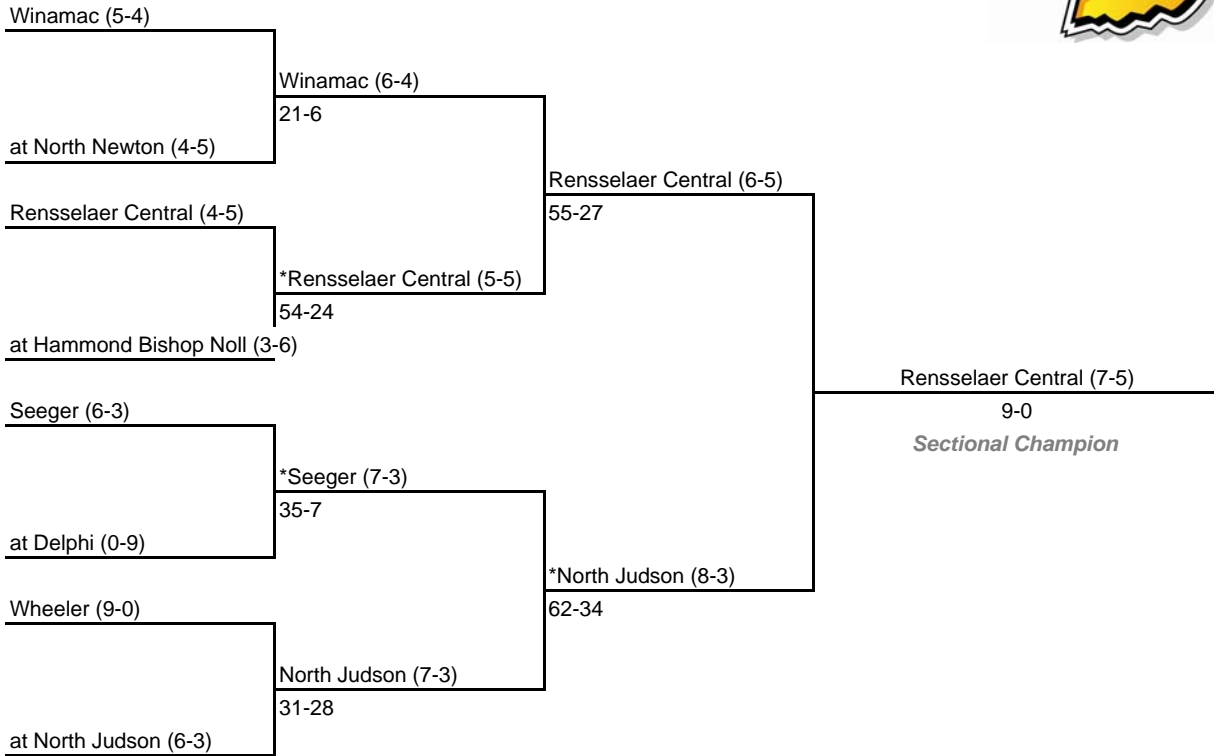

**2008-09 IHSAA Class 2A Football**  
**The 36th Annual State Tournament Series**

**Class 2A, Sectional 25**

October 24, 2008

October 31, 2008

November 7, 2008

**Note:**

Admission: \$5.00 per person

For First Round games only, the SECOND team drawn in each pairing will be the home team.

All games begin at 7:00 p.m. local time unless otherwise indicated.

\* - indicates the home team for second round and sectional championship games.

**2008-09 IHSAA Class 2A Football**  
**The 36th Annual State Tournament Series**

**Class 2A, Sectional 26**

October 24, 2008

October 31, 2008

November 7, 2008

**Note:**

Admission: \$5.00 per person

For First Round games only, the SECOND team drawn in each pairing will be the home team.

All games begin at 7:00 p.m. local time unless otherwise indicated.