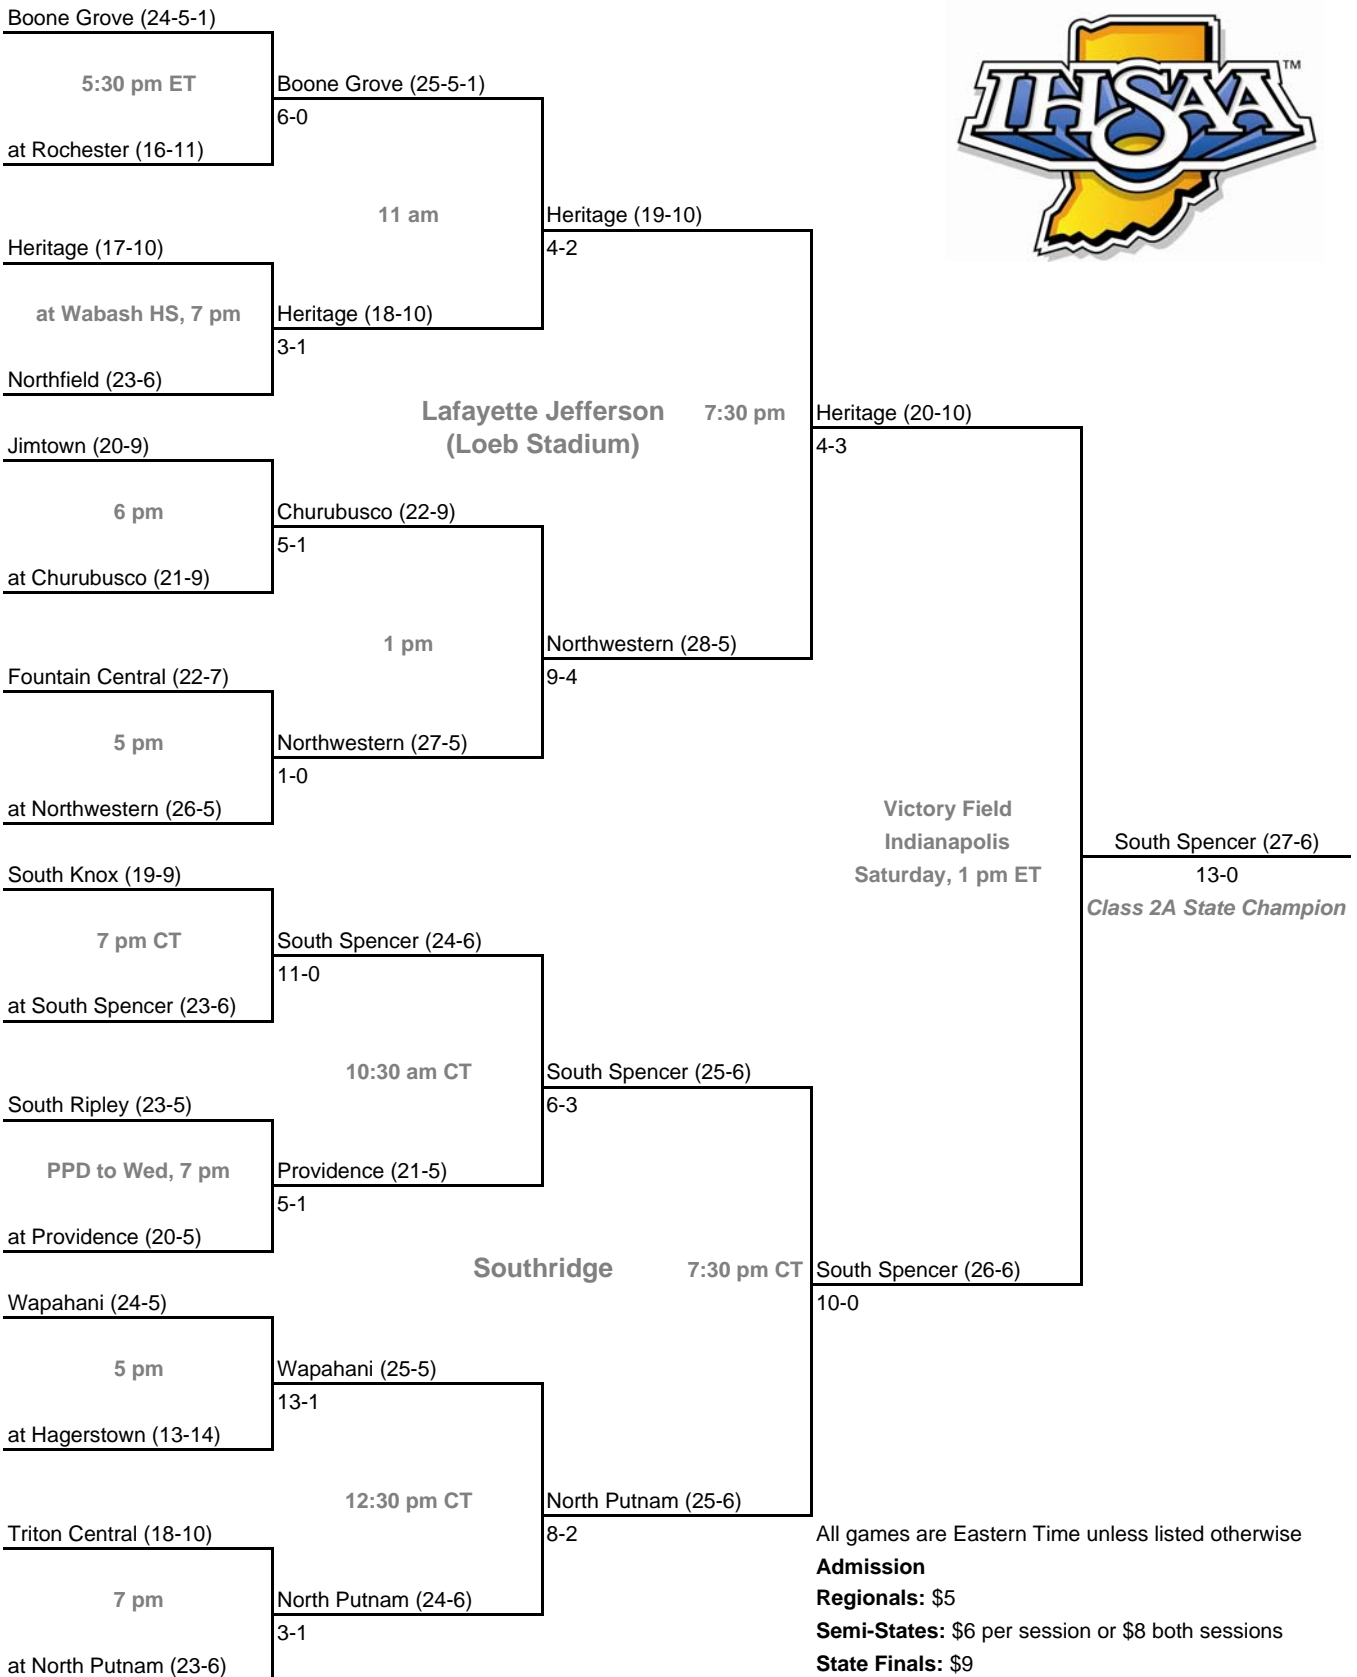

2006-07 IHSAA Class 2A Baseball
41st Annual State Tournament Series

Regionals

Tuesday, June 5

Semi-States

Saturday, June 9

State Finals

June 15-16

All games are Eastern Time unless listed otherwise
Admission
Regionals: \$5
Semi-States: \$6 per session or \$8 both sessions
State Finals: \$9