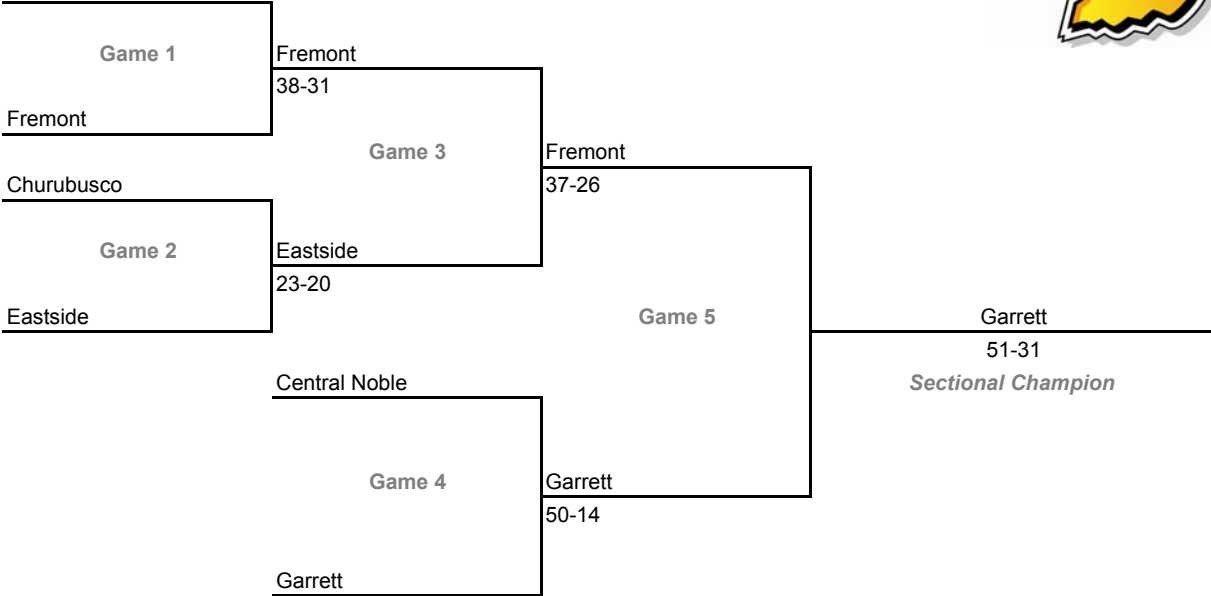

Class 2A, Sectional 37 -- Eastside (6 teams)

Prairie Heights