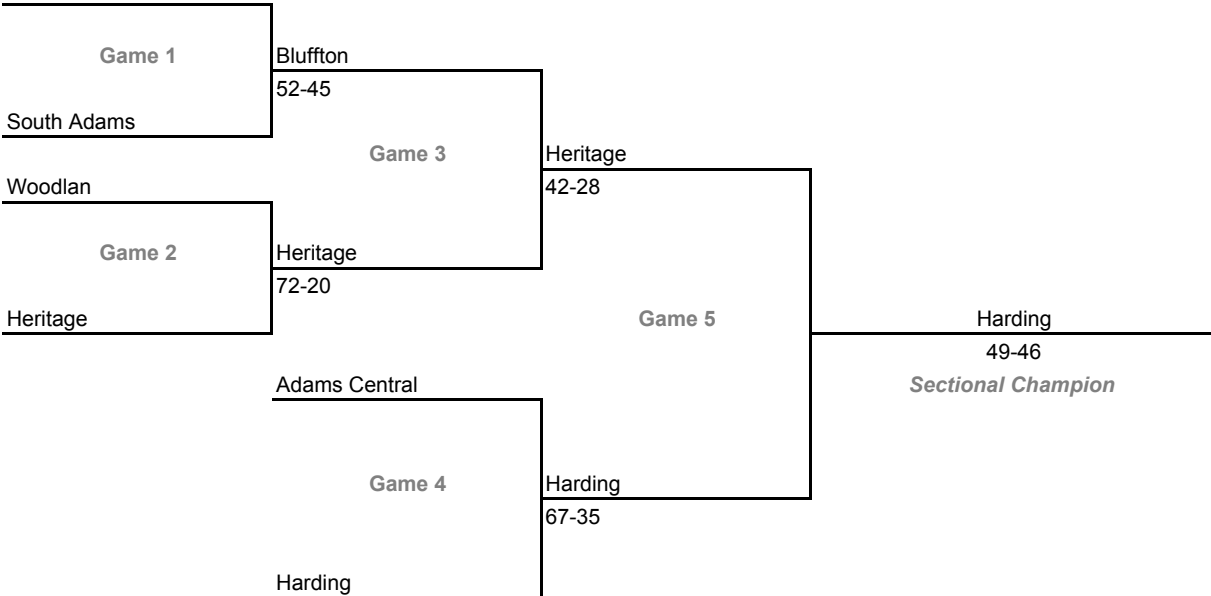

Class 2A, Sectional 38 -- Woodlan (6 teams)

Bluffton