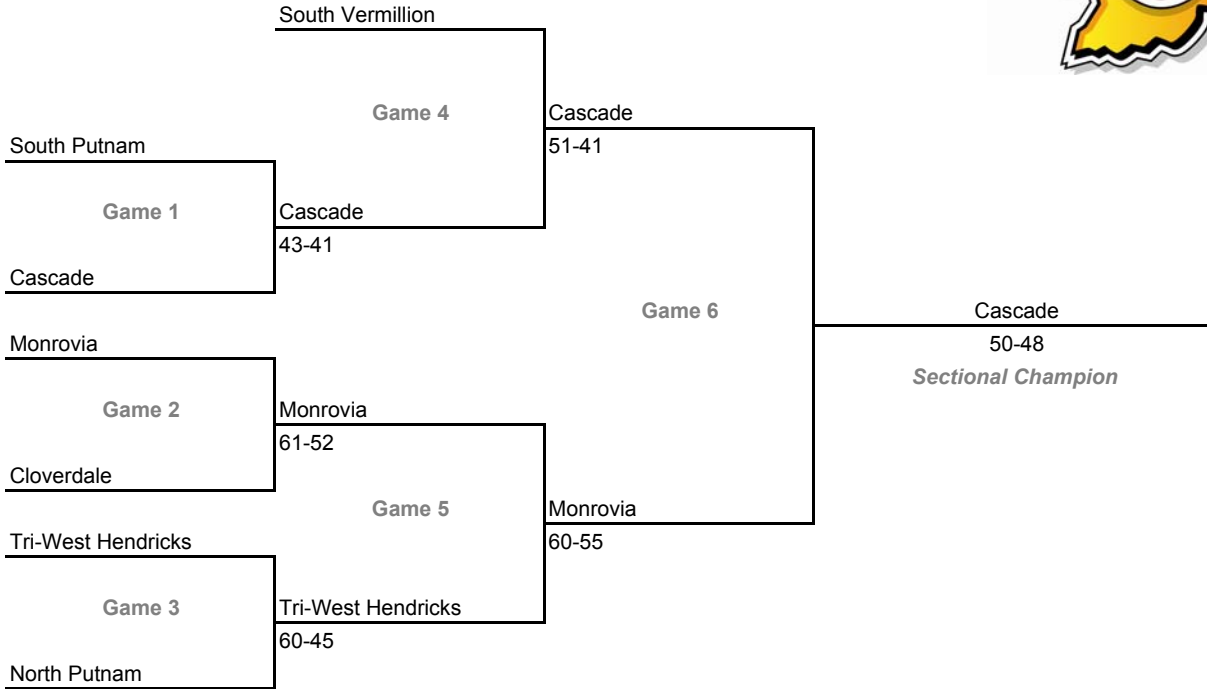

Class 2A, Sectional 45 -- Cascade (7 teams)