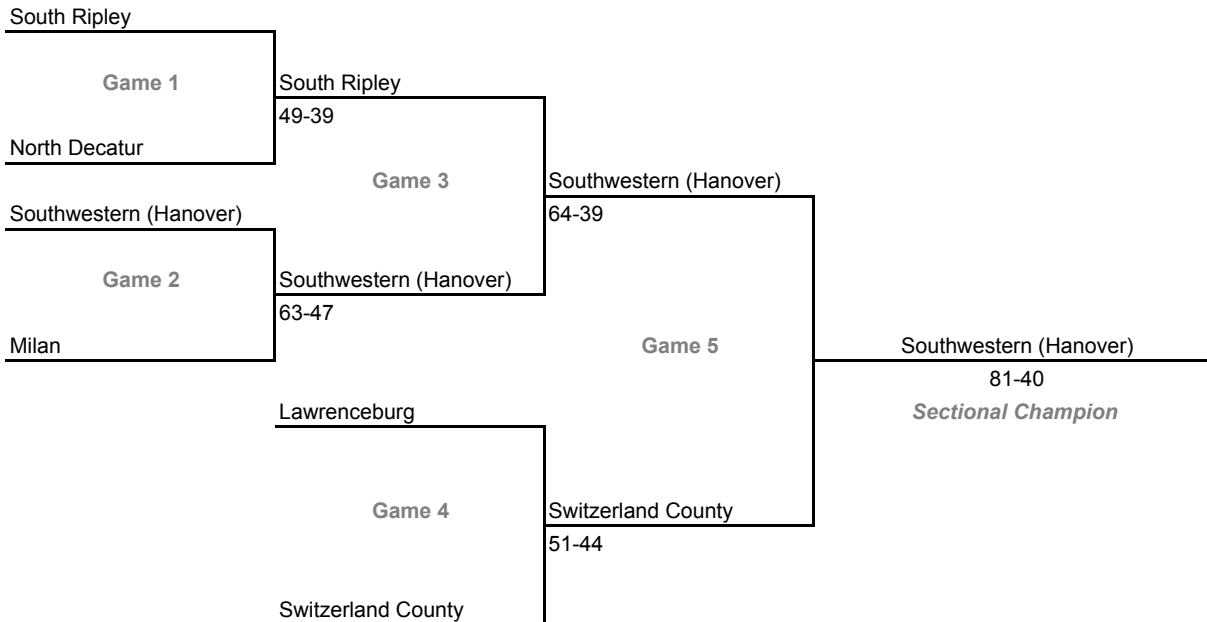

Class 2A, Sectional 44 -- Milan (6 teams)