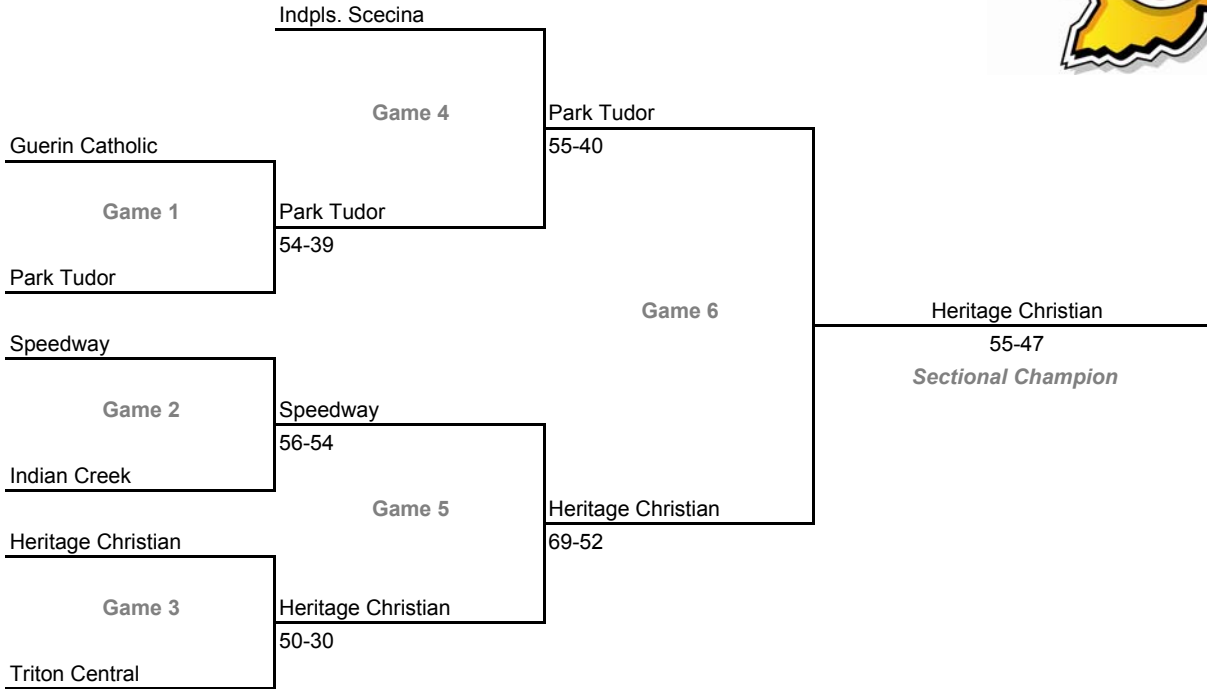

Class 2A, Sectional 43 -- Speedway (7 teams)