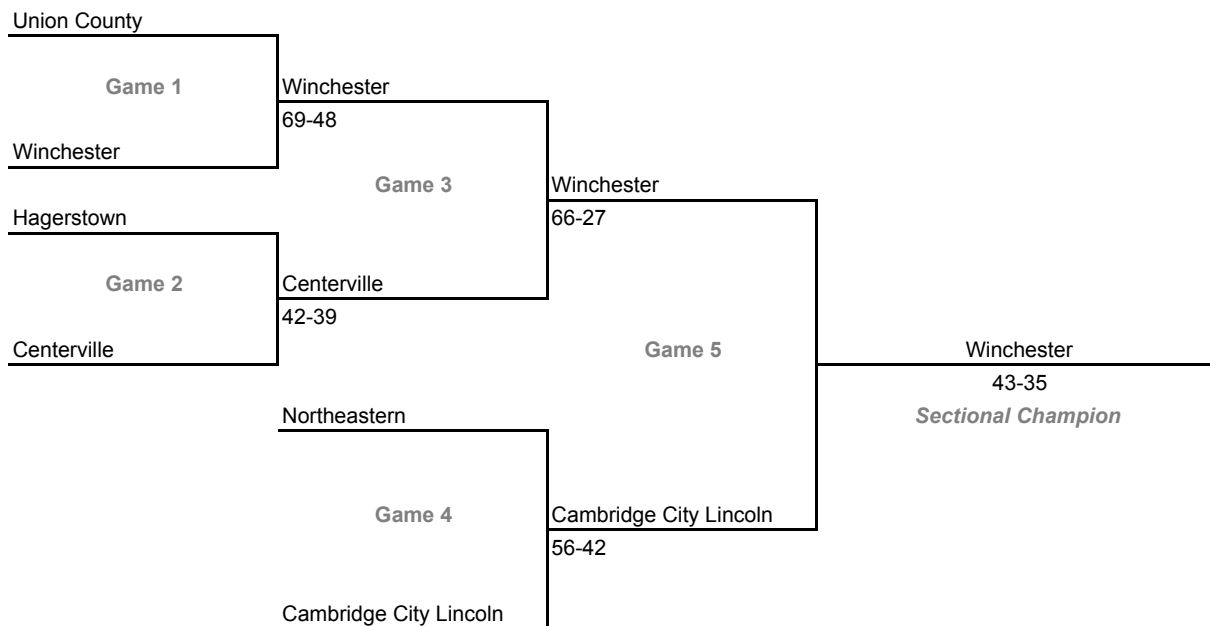

Class 2A, Sectional 42 -- Winchester (6 teams)