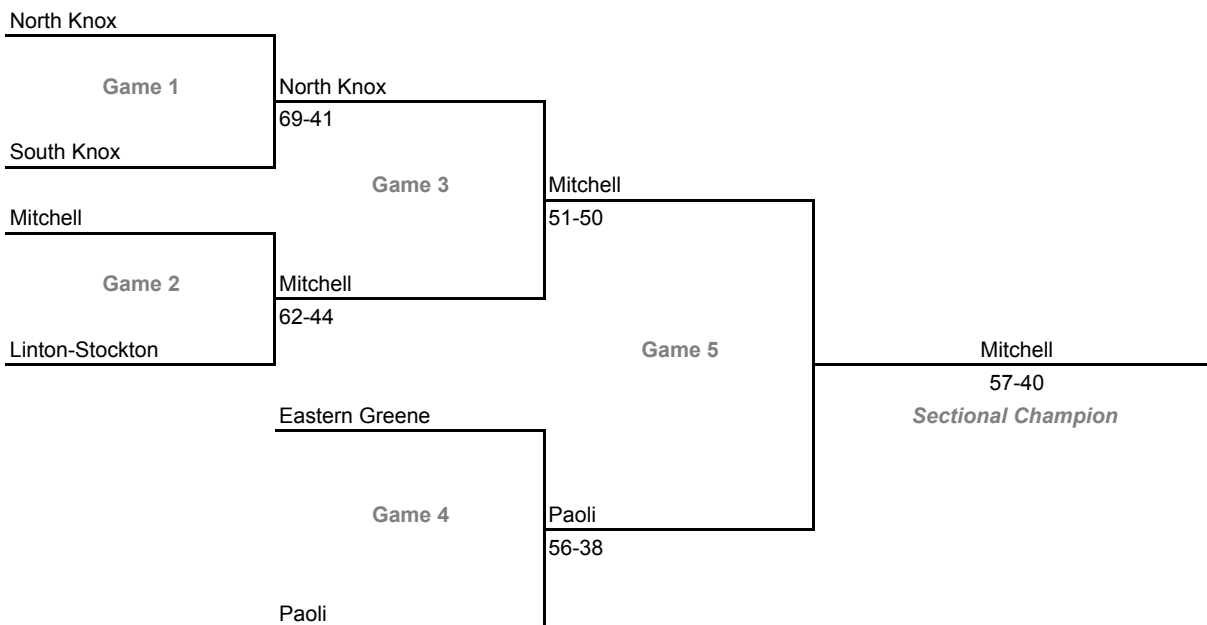

Class 2A, Sectional 46 -- Paoli (6 teams)