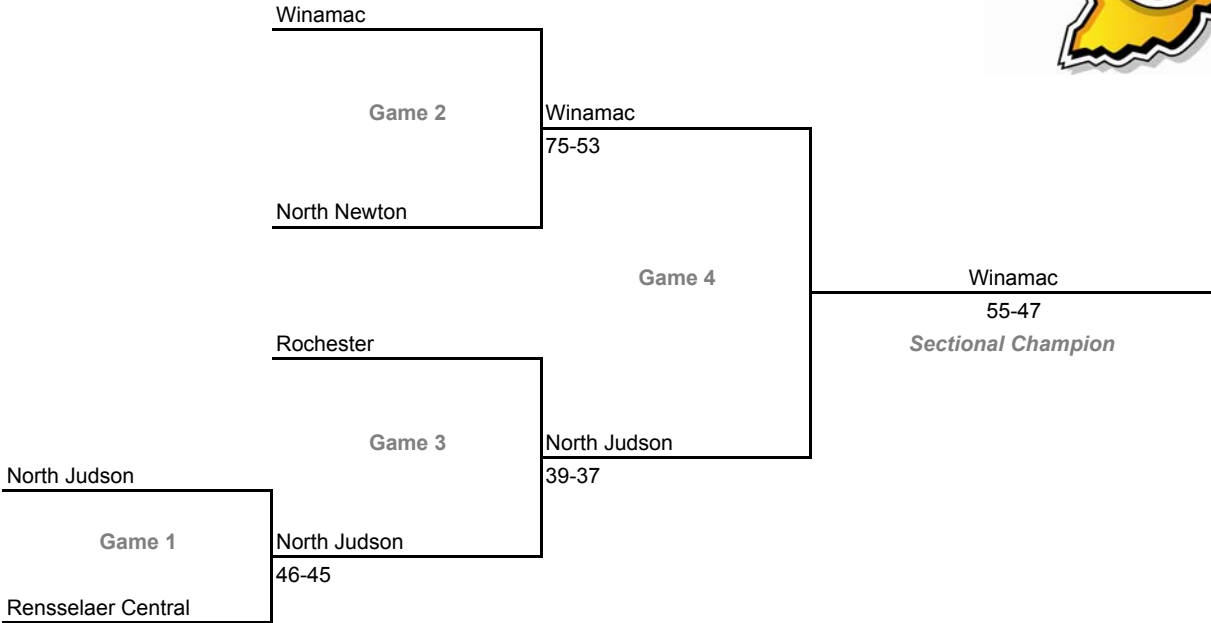

2006-07 IHSSA Class 2A Girls Basketball
32nd Annual State Tournament Series

Sectionals

Dates: Feb. 5-10, 2007; **Admission:** \$5 per session or \$9 all sessions

Class 2A, Sectional 33 -- Lake Station Edison (5 teams)

Class 2A, Sectional 34 -- Jimtown (6 teams)

**2006-07 IHSA Class 2A Girls Basketball
32nd Annual State Tournament Series**

Sectionals

Dates: Feb. 5-10, 2007; **Admission:** \$5 per session or \$9 all sessions

Class 2A, Sectional 35 -- Winamac (5 teams)

Class 2A, Sectional 36 -- Fountain Central (6 teams)

2006-07 IHSAA Class 2A Girls Basketball
32nd Annual State Tournament Series

Sectionals

Dates: Feb. 5-10, 2007; **Admission:** \$5 per session or \$9 all sessions