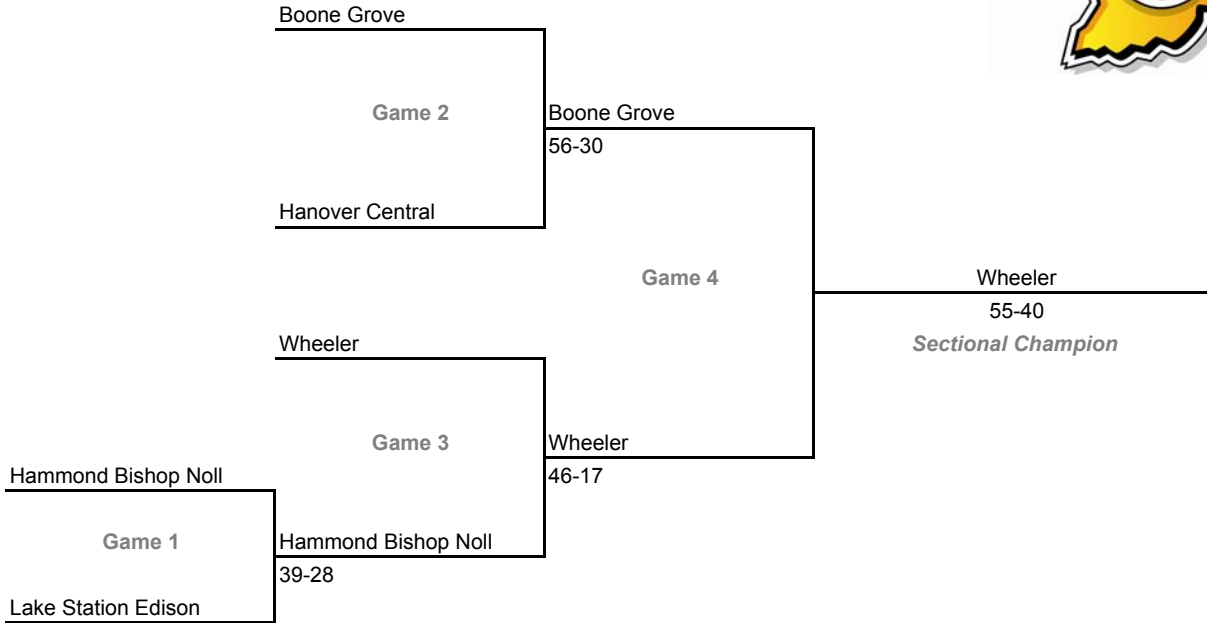

2006-07 IHSSA Class 2A Girls Basketball
32nd Annual State Tournament Series

Sectionals

Dates: Feb. 5-10, 2007; **Admission:** \$5 per session or \$9 all sessions

Class 2A, Sectional 33 -- Lake Station Edison (5 teams)

Class 2A, Sectional 34 -- Jimtown (6 teams)

**2006-07 IHSA Class 2A Girls Basketball
32nd Annual State Tournament Series**

Sectionals

Dates: Feb. 5-10, 2007; **Admission:** \$5 per session or \$9 all sessions

Class 2A, Sectional 35 -- Winamac (5 teams)

Class 2A, Sectional 36 -- Fountain Central (6 teams)

2006-07 IHSAA Class 2A Girls Basketball
32nd Annual State Tournament Series

Sectionals

Dates: Feb. 5-10, 2007; **Admission:** \$5 per session or \$9 all sessions