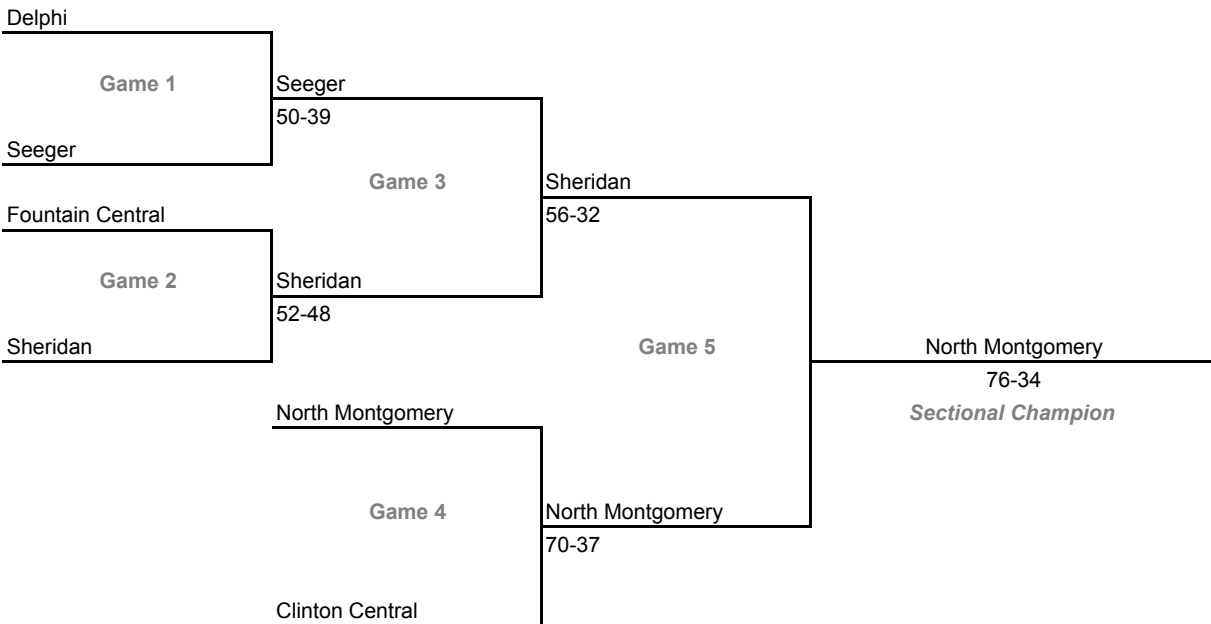

2006-07 IHSSA Class 2A Girls Basketball
32nd Annual State Tournament Series

Sectionals

Dates: Feb. 5-10, 2007; **Admission:** \$5 per session or \$9 all sessions

Class 2A, Sectional 33 -- Lake Station Edison (5 teams)

Class 2A, Sectional 34 -- Jimtown (6 teams)

**2006-07 IHSA Class 2A Girls Basketball
32nd Annual State Tournament Series**

Sectionals

Dates: Feb. 5-10, 2007; **Admission:** \$5 per session or \$9 all sessions

Class 2A, Sectional 35 -- Winamac (5 teams)

Class 2A, Sectional 36 -- Fountain Central (6 teams)

2006-07 IHSAA Class 2A Girls Basketball
32nd Annual State Tournament Series

Sectionals

Dates: Feb. 5-10, 2007; **Admission:** \$5 per session or \$9 all sessions