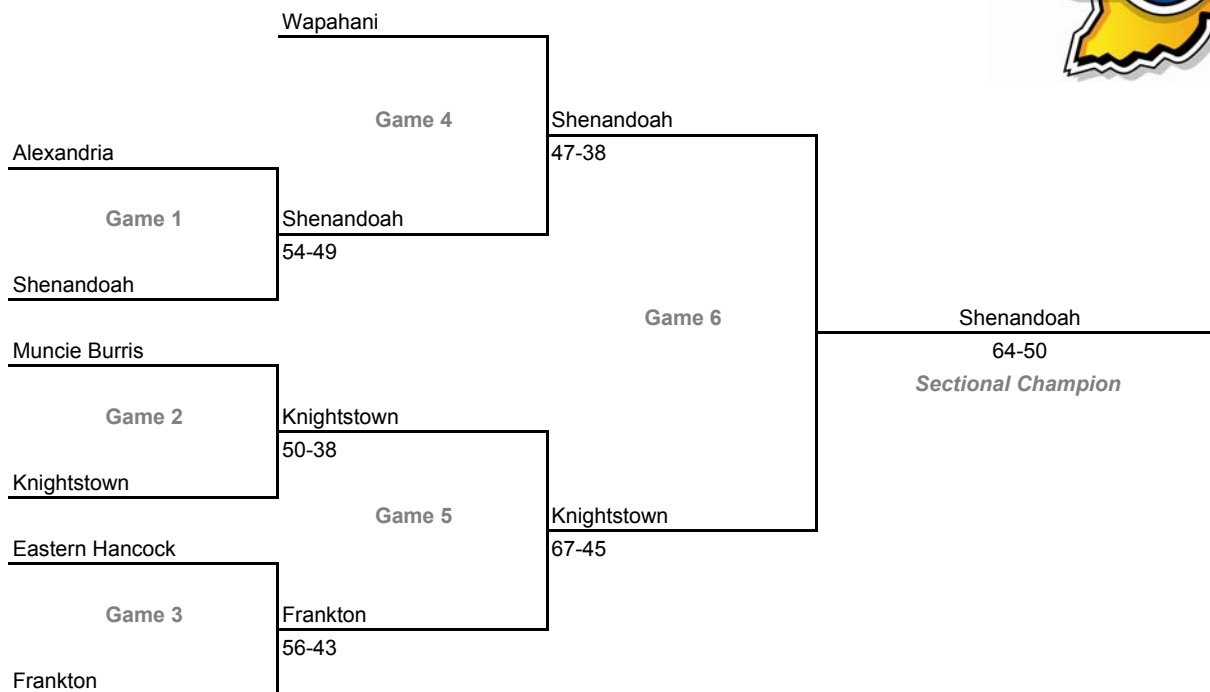

Class 2A, Sectional 41 -- Alexandria (7 teams)