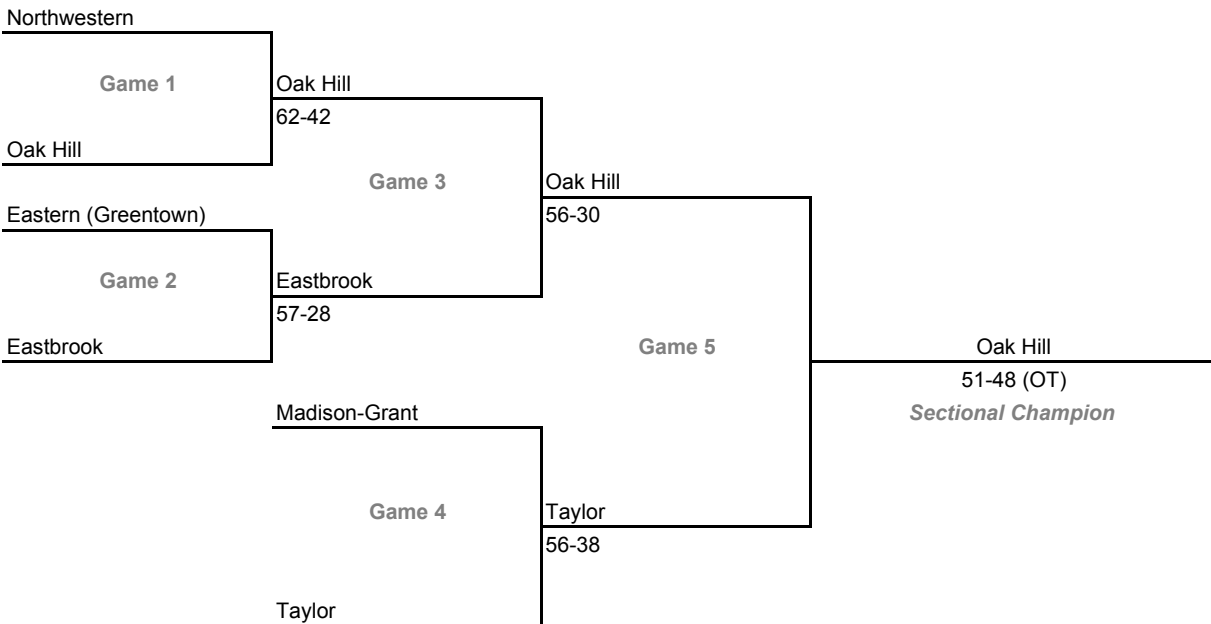

Class 2A, Sectional 40 -- Oak Hill (6 teams)