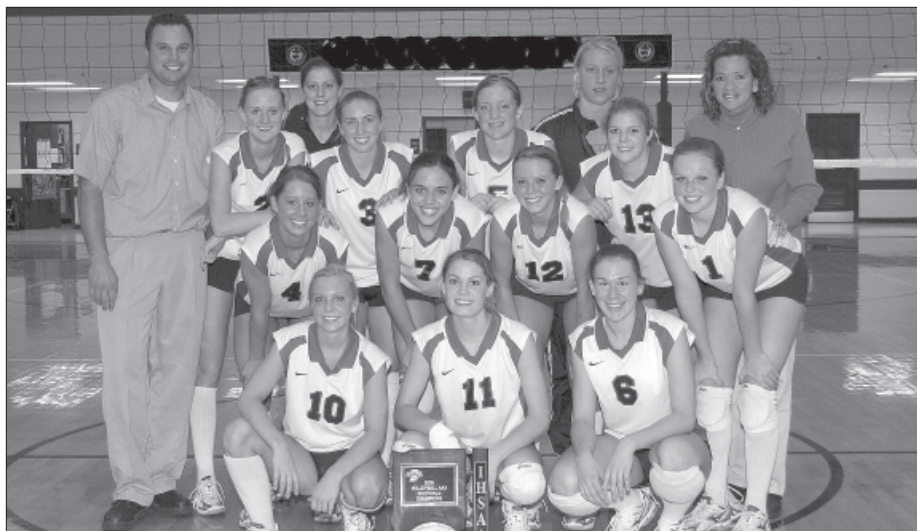

State Finals History

State Champion: 2003 (3A)
 Appearances: 2003 (3A), 2005 (3A)

Brian Murray
Head Coach

Bellmont Squaws

Class 3A

Front Row: Gelly Thieme, Dawn Arnold, Sarah Grote; Second Row: Katie Witte, Kylee Lehrman, Erika Hammond, Christina Baker; Third Row: Coach Craig Krull, Cindi Miller, Brittany Hutker, Janelle Rhoades, Christine Jounay; Fourth Row: Assistants Tiff Shifferly, Julie Sharp, Blair Boyle.