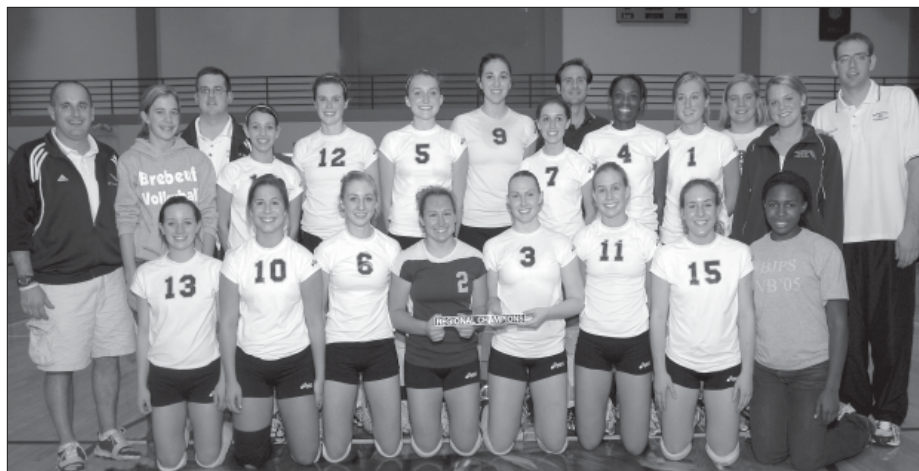

State Finals History

Runner-Up: 2004 (3A)
 Appearances: 1980, 1984, 1989, 2004 (3A),
 2005 (3A)

Mary Cox
 Head Coach

Brebeuf Jesuit Braves

Class 3A

Team Facts

City/Town: Indianapolis
County: Marion
President: Rev. Benjamin Hawley SJ
Principal: Andrew F. Noga
Athletic Director: Brian J. Brase
Asst. Athletic Director: Bart Collins
Head Coach: Brian Murray
Assistant Coaches: Becky Murray, Erik Dobrota, Brian Stahly, Matt Akeright
Student Manager: Jill McElheny
Colors: Maroon & Gold
Conference: Independent
Enrollment: 802
Last Year's Tournament: Finished 29-7; lost to eventual state champion Indianapolis Bishop Chatard, 3-1, in Yorktown Regional final