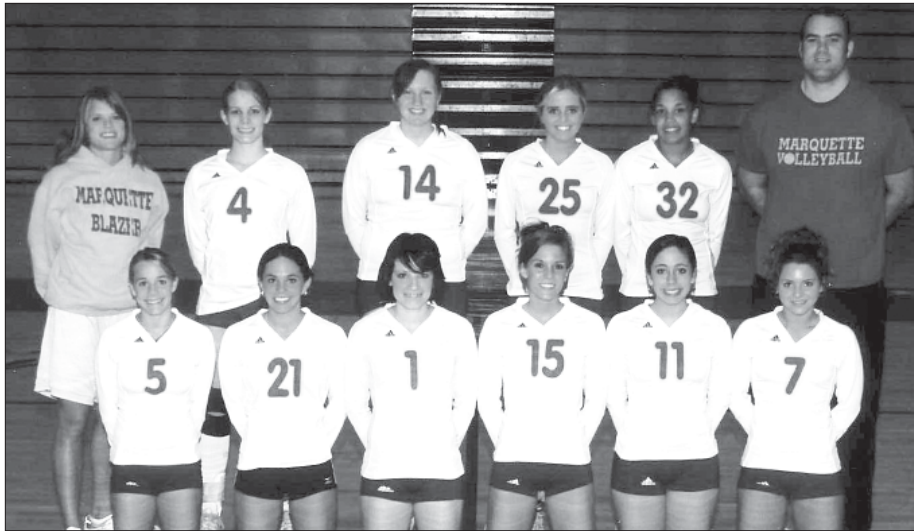

Michigan City Marquette Blazers

Class A

Front Row: Rachel Konrady, Ashley Pinkney, Sarah Denny, Danielle Barnett, Kalan Sebert, Kara Kmiecik;
Second Row: Assistant Kylee Osborne, Katie Krueger, Tiffany Cerrillos, Colleen Trainor, Michelle Fletcher,
Coach Troy Campbell.

Team Facts

City/Town: Michigan City
County: LaPorte
Superintendent: Dr. Kim Prybylski
Principal: Chet Nordyke
Athletic Director: Duane Ticknor
Asst. Athletic Director: Eric Brauer
Head Coach: Troy Campbell
Assistant Coaches: Larry Sheagley, Kylee Osborne
Colors: Royal Blue, Gold, & White
Conference: Northland
Enrollment: 183
Last Year's Tournament: Finished 31-7; defeated Morristown, 3-0, to win state championship