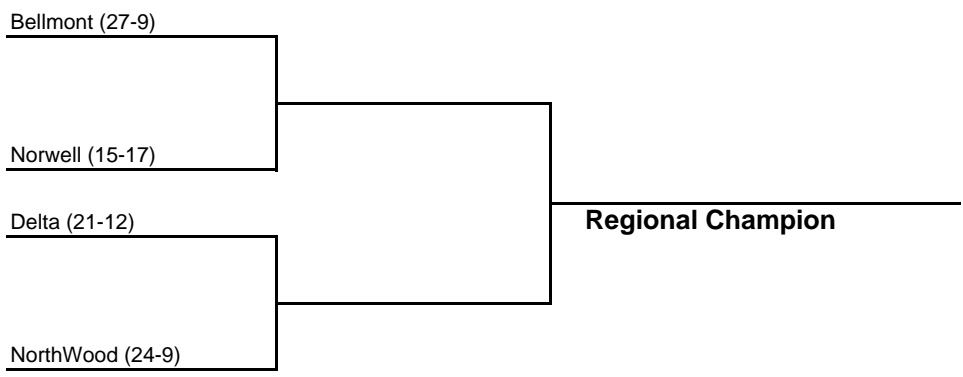

The 34th Annual IHSAA Volleyball State Tournament Series

Class 3A - Regional #6
Host: Wawasee High School
Date: October 29, 2005

Note: The second team listed in each pairing is home team.