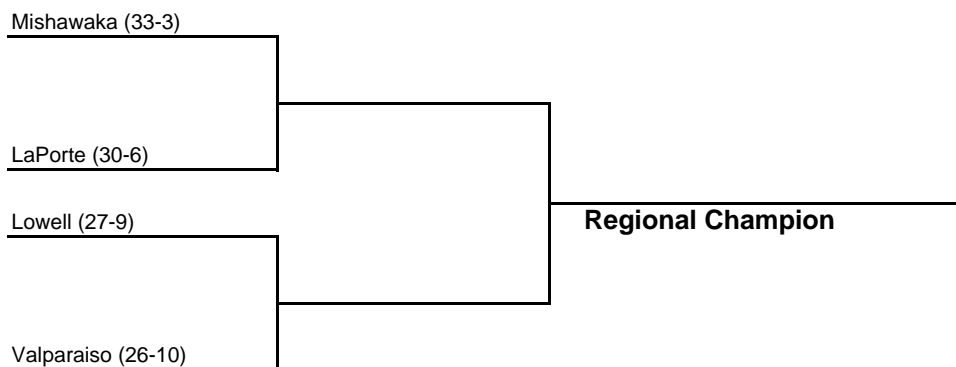

The 34th Annual IHSAA Volleyball State Tournament Series

Class 4A - Regional #1
Host: Laporte High School
Date: October 29, 2005

Note: The second team listed in each pairing is home team.

The 34th Annual IHSAA Volleyball State Tournament Series

Note: The second team listed in each pairing is home team.

The 34th Annual IHSAA Volleyball State Tournament Series

Class 4A - Regional #3

Host: Perry Meridian High School

Date: October 29, 2005

Center Grove (27-4)