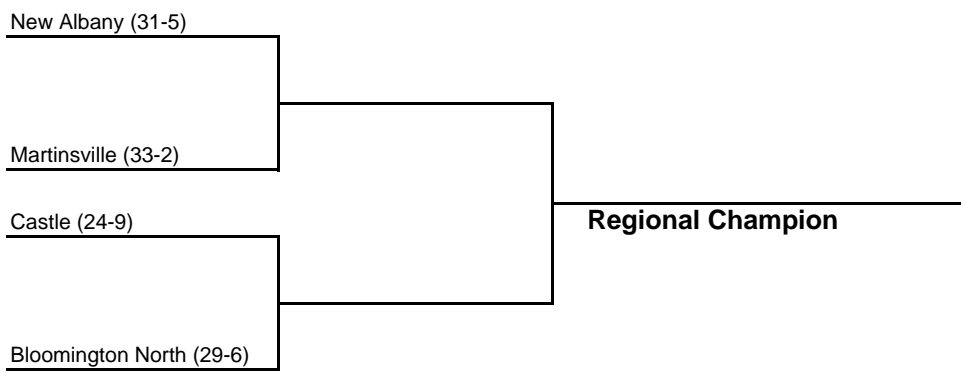

Note: The second team listed in each pairing is home team.

The 34th Annual IHSAA Volleyball State Tournament Series

Class 4A - Regional #3

Host: Perry Meridian High School

Date: October 29, 2005

Center Grove (27-4)

Indpls. Cathedral (29-6)

Carmel (31-5)

Avon (21-13)

Regional Champion

Note: The second team listed in each pairing is home team.

The 34th Annual IHSAA Volleyball State Tournament Series

Class 4A - Regional #4
Host: Seymour High School
Date: October 29, 2005

Note: The second team listed in each pairing is home team.

The 34th Annual IHSAA Volleyball State Tournament Series

Class 3A - Regional #5
Host: Twin Lakes High School
Date: October 29, 2005

West Lafayette (26-8)