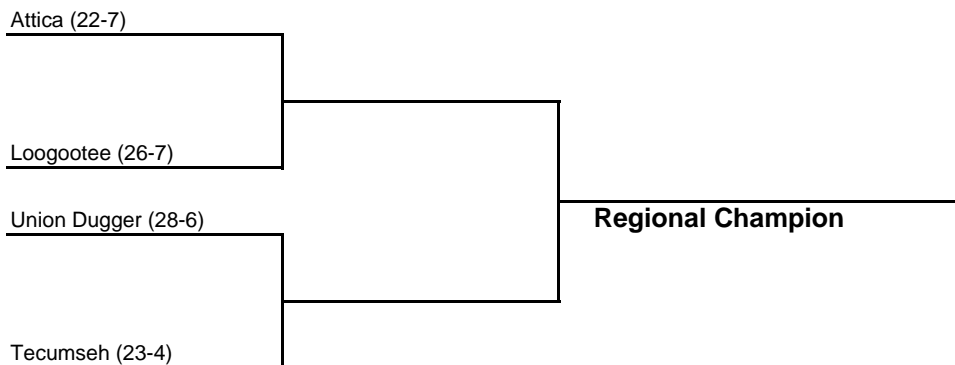

The 34th Annual IHSAA Volleyball State Tournament Series

Class 1A - Regional #16
Host: North Daviess High School
Date: October 29, 2005

Note: The second team listed in each pairing is home team.