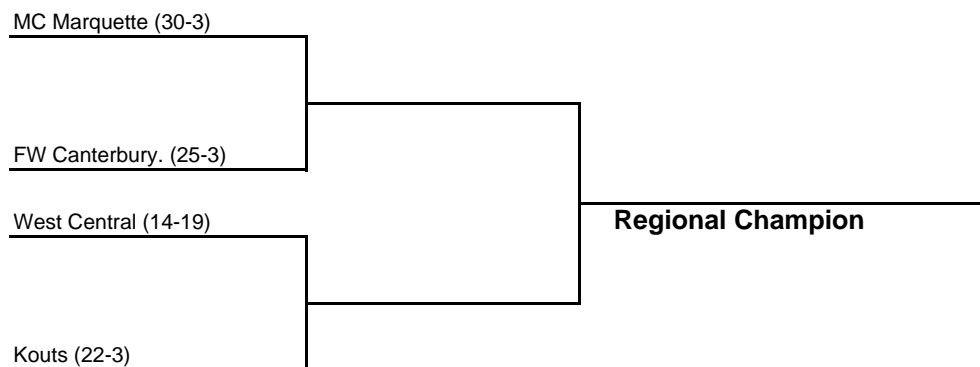

The 34th Annual IHSAA Volleyball State Tournament Series

Class 1A - Regional #13
Host: Caston High School
Date: October 29, 2005

Note: The second team listed in each pairing is home team.