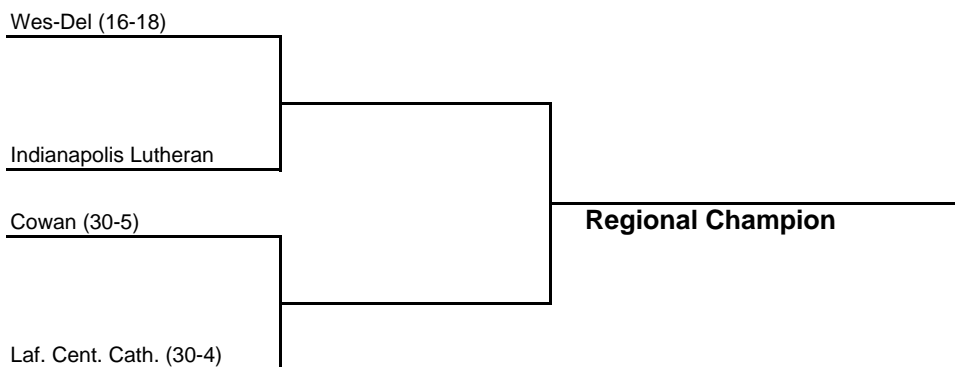

The 34th Annual IHSAA Volleyball State Tournament Series

Class 1A - Regional #14
Host: Wes-Del High School
Date: October 29, 2005

Note: The second team listed in each pairing is home team.