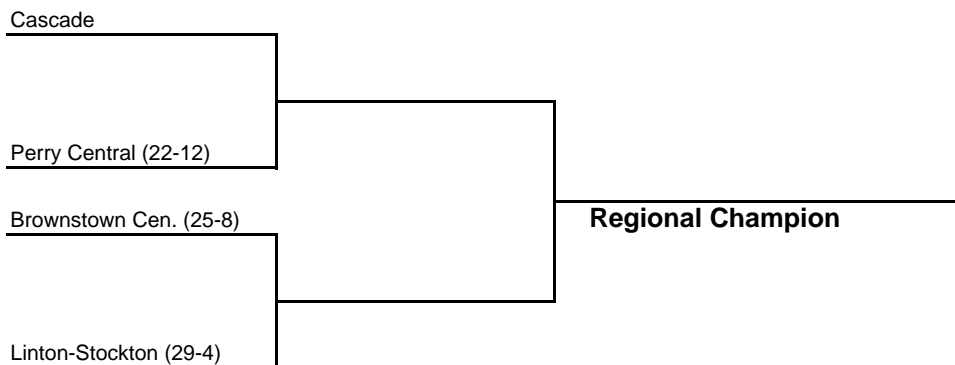

Note: The second team listed in each pairing is home team.

The 34th Annual IHSAA Volleyball State Tournament Series

Class 2A - Regional #12
Host: Mitchell High School
Date: October 29, 2005

Note: The second team listed in each pairing is home team.