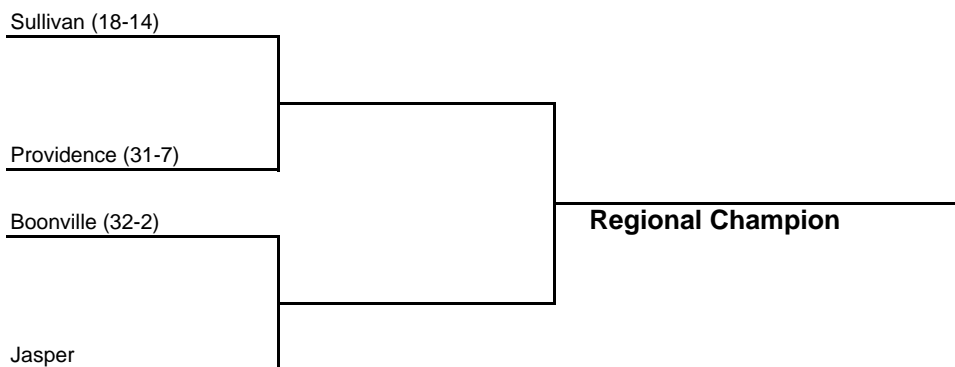

Roncalli (26-7)

Batesville (27-8)

New Castle (30-5)

Regional Champion

Note: The second team listed in each pairing is home team.

The 34th Annual IHSAA Volleyball State Tournament Series

Class 3A - Regional #8
Host: Jasper High School
Date: October 29, 2005

Note: The second team listed in each pairing is home team.

The 34th Annual IHSAA Volleyball State Tournament Series

Class 2A - Regional #9
Host: Rochester High School
Date: October 29, 2005

Clinton Central (31-4)