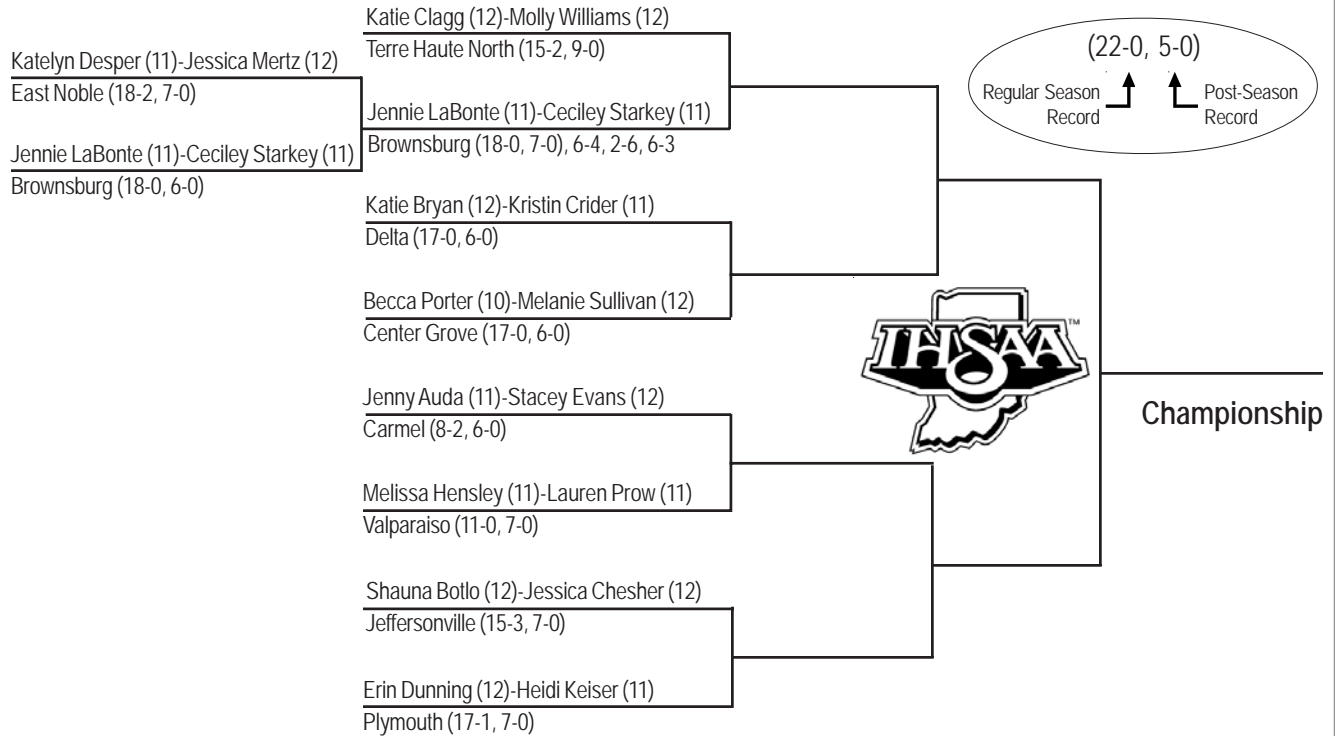

IHSAA 25th Annual Girls Tennis Singles State Finals

June 9-10, 2006, North Central High School, Indianapolis

Quarterfinals
Friday, 2 pm

Semifinals
Saturday, 10 am

Championship
Saturday, 2 pm

IHSAA Singles State Champions

IHSAA 16th Annual Girls Tennis Doubles State Finals

June 9-10, 2006, North Central High School, Indianapolis

Round of 16
Friday, 10 am

Quarterfinals
Friday, 2 pm

Semifinals
Saturday, 10 am

Championship
Saturday, 2 pm