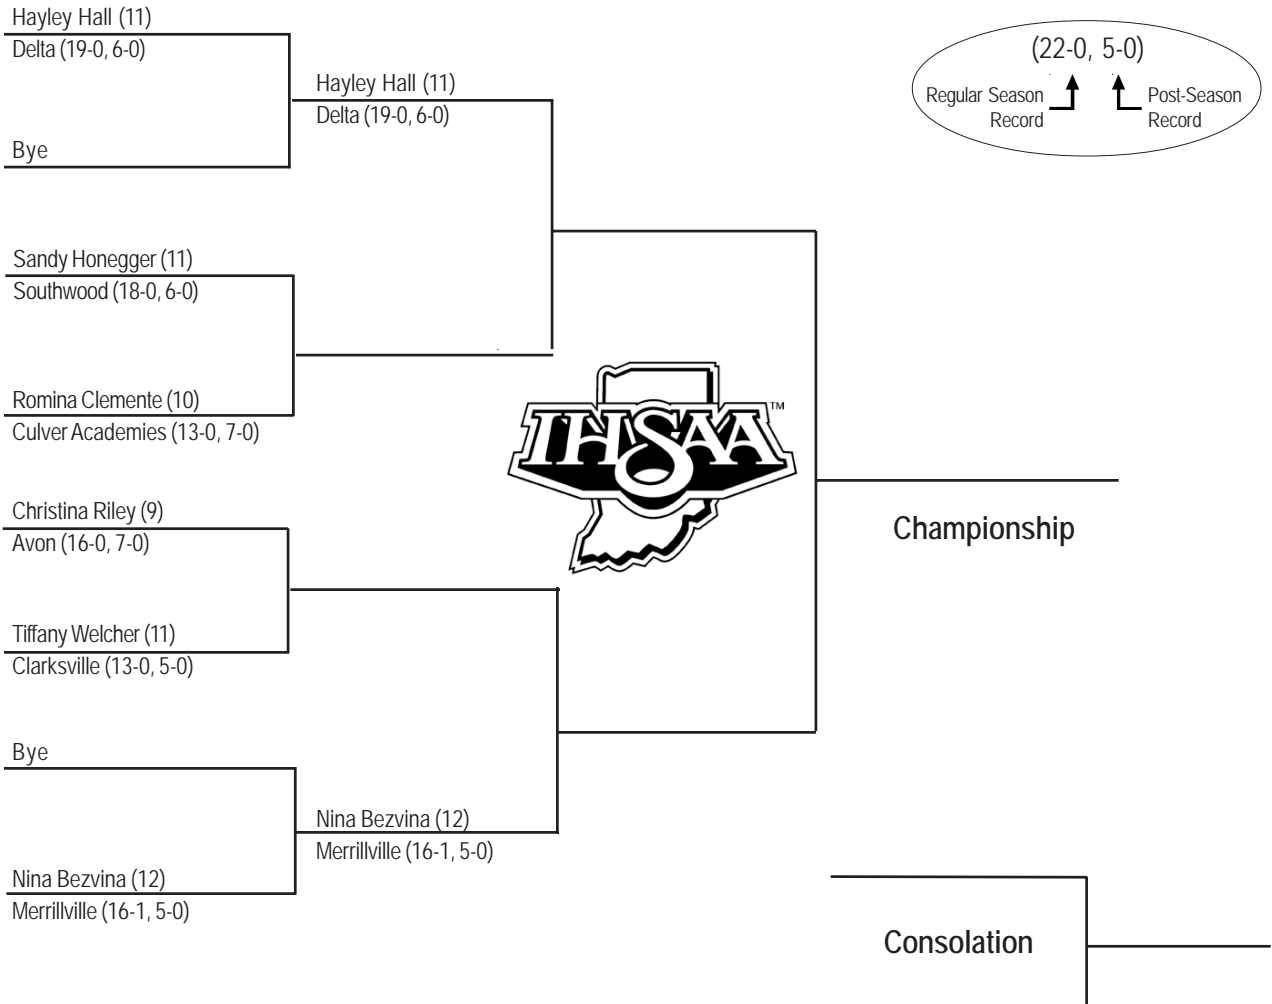

IHSAA 25th Annual Girls Tennis Singles State Finals

June 9-10, 2006, North Central High School, Indianapolis

Quarterfinals
Friday, 2 pm

Semifinals
Saturday, 10 am

Championship
Saturday, 2 pm

IHSAA Singles State Champions

IHSAA 16th Annual Girls Tennis Doubles State Finals

June 9-10, 2006, North Central High School, Indianapolis

Round of 16
Friday, 10 am

Quarterfinals
Friday, 2 pm

Semifinals
Saturday, 10 am

Championship
Saturday, 2 pm