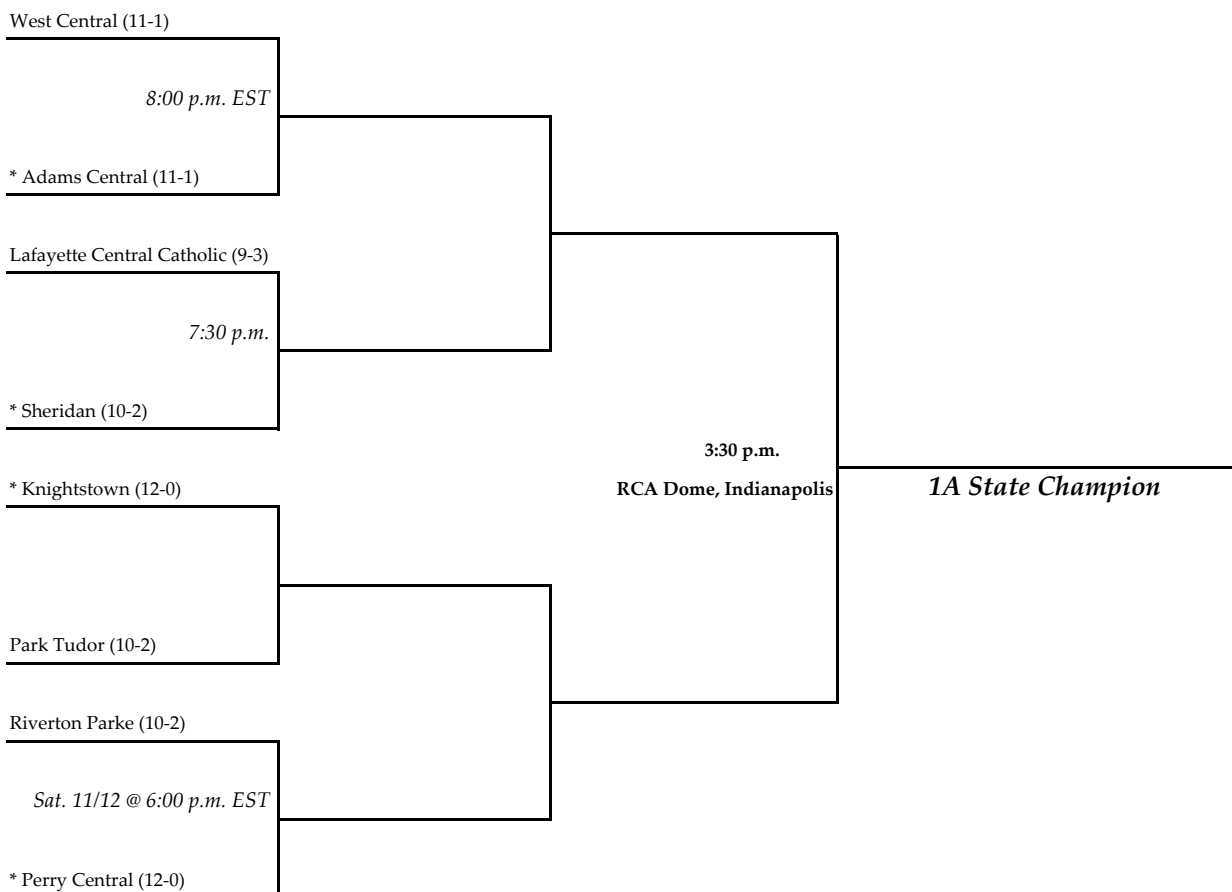

The 33rd Annual IHSAA Football State Tournament Series

Class 1A

Regional	Semi State	State Championship
November 11, 2005	November 18, 2005	November 25, 2005

All games begin at 7:00 p.m. local time unless otherwise indicated.

*** - indicates the home team.**

The 33rd Annual IHSAA Football State Tournament Series
Class 2A

Regional

November 11, 2005

Semi State

November 18, 2005

State Championship

November 25, 2005

Regional
 November 11, 2005

Semi State
 November 18, 2005

State Championship
 November 26, 2005

All games begin at 7:00 p.m. local time unless otherwise indicated.

*** - indicates the home team.**

The 33rd Annual IHSAA Football State Tournament Series
Class 5A

Regional
 November 11, 2005

Semi State
 November 18, 2005

State Championship
 November 26, 2005

All games begin at 7:00 p.m. local time unless otherwise indicated.

*** - indicates the home team.**