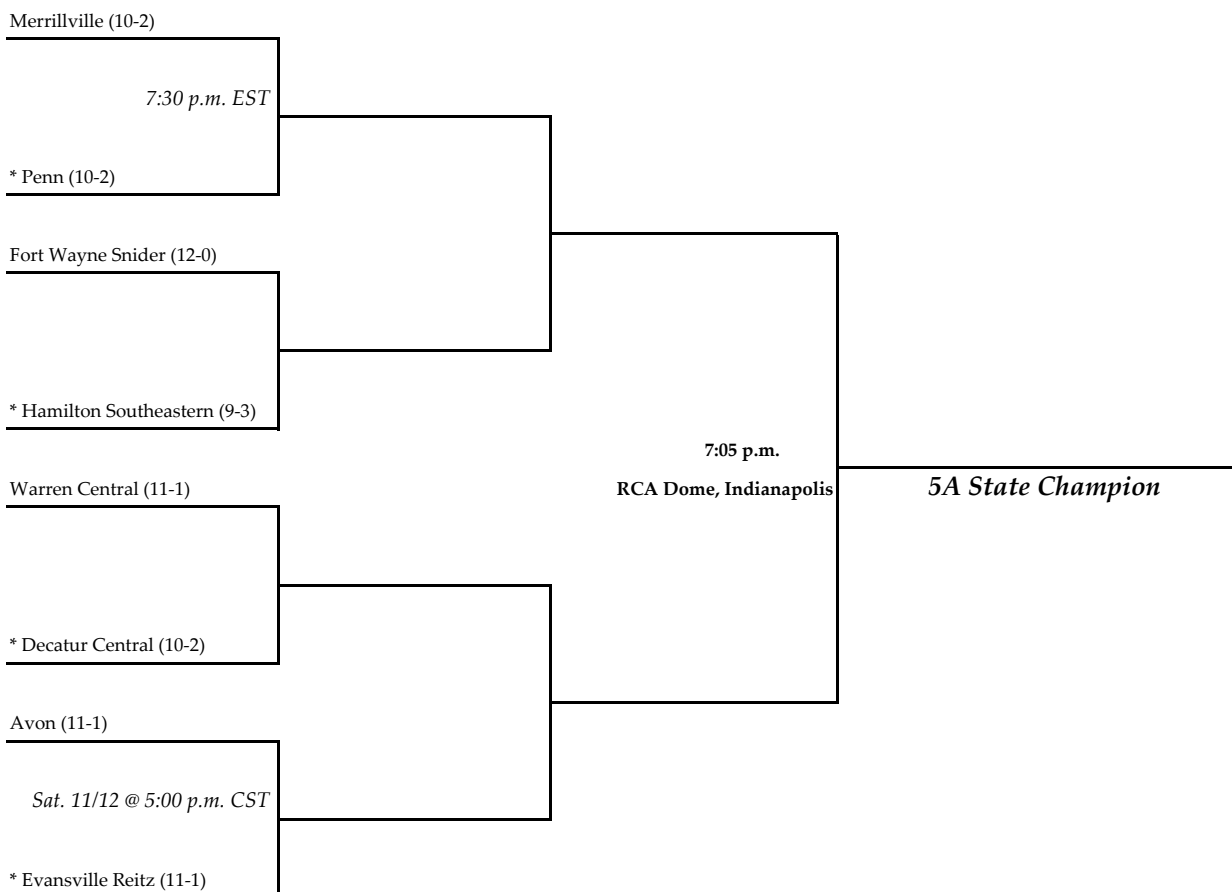

Sat. 11/12 @ 6:00 p.m. EST

North Posey (10-2)

7:00 p.m.

RCA Dome, Indianapolis

2A State Champion

All games begin at 7:00 p.m. local time unless otherwise indicated.

*** - indicates the home team.**

The 33rd Annual IHSAA Football State Tournament Series
Class 3A

Regional
 November 11, 2005

Semi State
 November 18, 2005

State Championship
 November 26, 2005

All games begin at 7:00 p.m. local time unless otherwise indicated.

*** - indicates the home team.**

The 33rd Annual IHSAA Football State Tournament Series
Class 5A

Regional
 November 11, 2005

Semi State
 November 18, 2005

State Championship
 November 26, 2005

All games begin at 7:00 p.m. local time unless otherwise indicated.

*** - indicates the home team.**