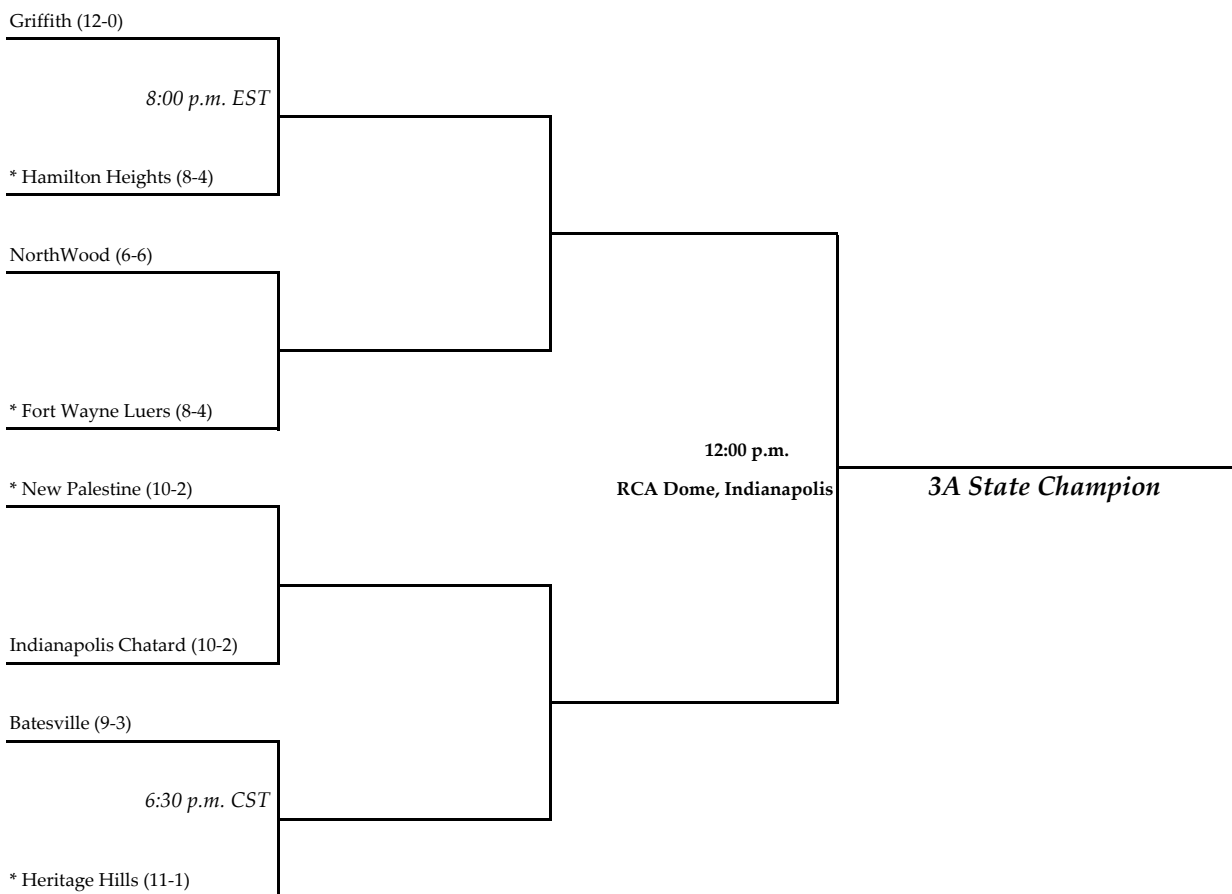

Sat. 11/12 @ 6:00 p.m. EST

North Posey (10-2)

7:00 p.m.

RCA Dome, Indianapolis

2A State Champion

All games begin at 7:00 p.m. local time unless otherwise indicated.

*** - indicates the home team.**

The 33rd Annual IHSAA Football State Tournament Series
Class 3A

Regional
 November 11, 2005

Semi State
 November 18, 2005

State Championship
 November 26, 2005

All games begin at 7:00 p.m. local time unless otherwise indicated.

*** - indicates the home team.**

The 33rd Annual IHSAA Football State Tournament Series
Class 5A

Regional
 November 11, 2005

Semi State
 November 18, 2005

State Championship
 November 26, 2005

All games begin at 7:00 p.m. local time unless otherwise indicated.

*** - indicates the home team.**