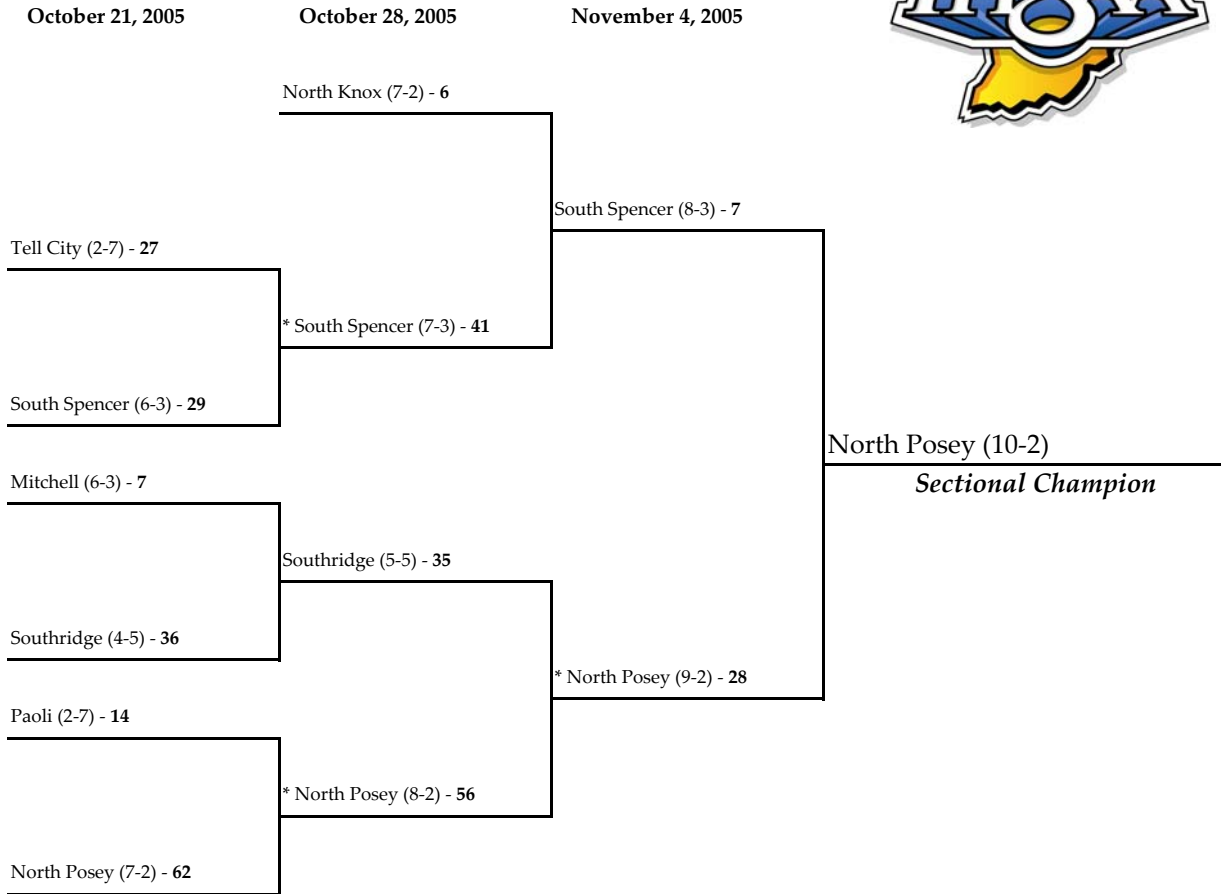

The 33rd Annual IHSAA Football State Tournament Series

Class 2A - Sectional #32

Note: For First Round games only, the SECOND team drawn in each pairing will be the home team. The team that draws a first round bye will always be the visiting team.

All games begin at 7:00 p.m. local time unless otherwise indicated.

* - indicates the home team for second round and sectional championship games.