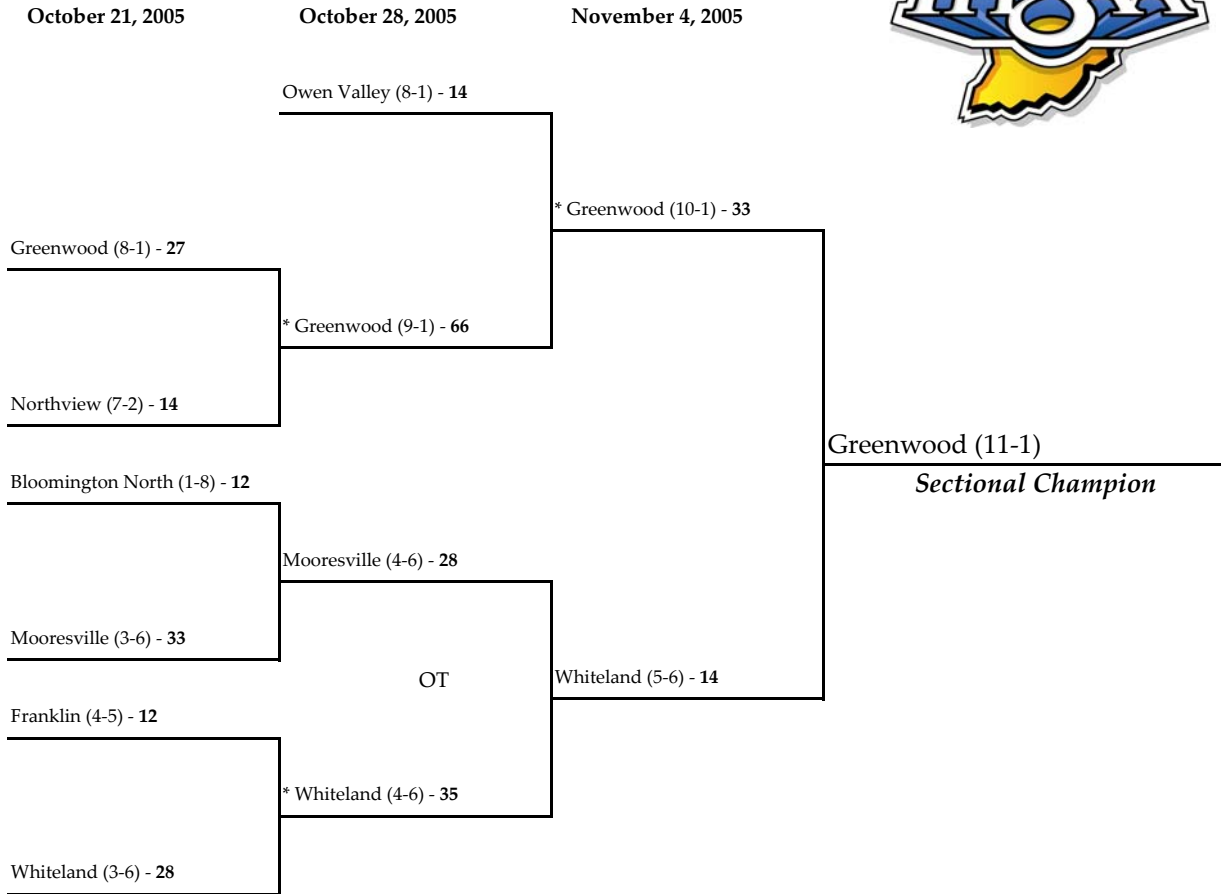

Note: For First Round games only, the SECOND team drawn in each pairing will be the home team. The team that draws a first round bye will always be the visiting team.

All games begin at 7:00 p.m. local time unless otherwise indicated.