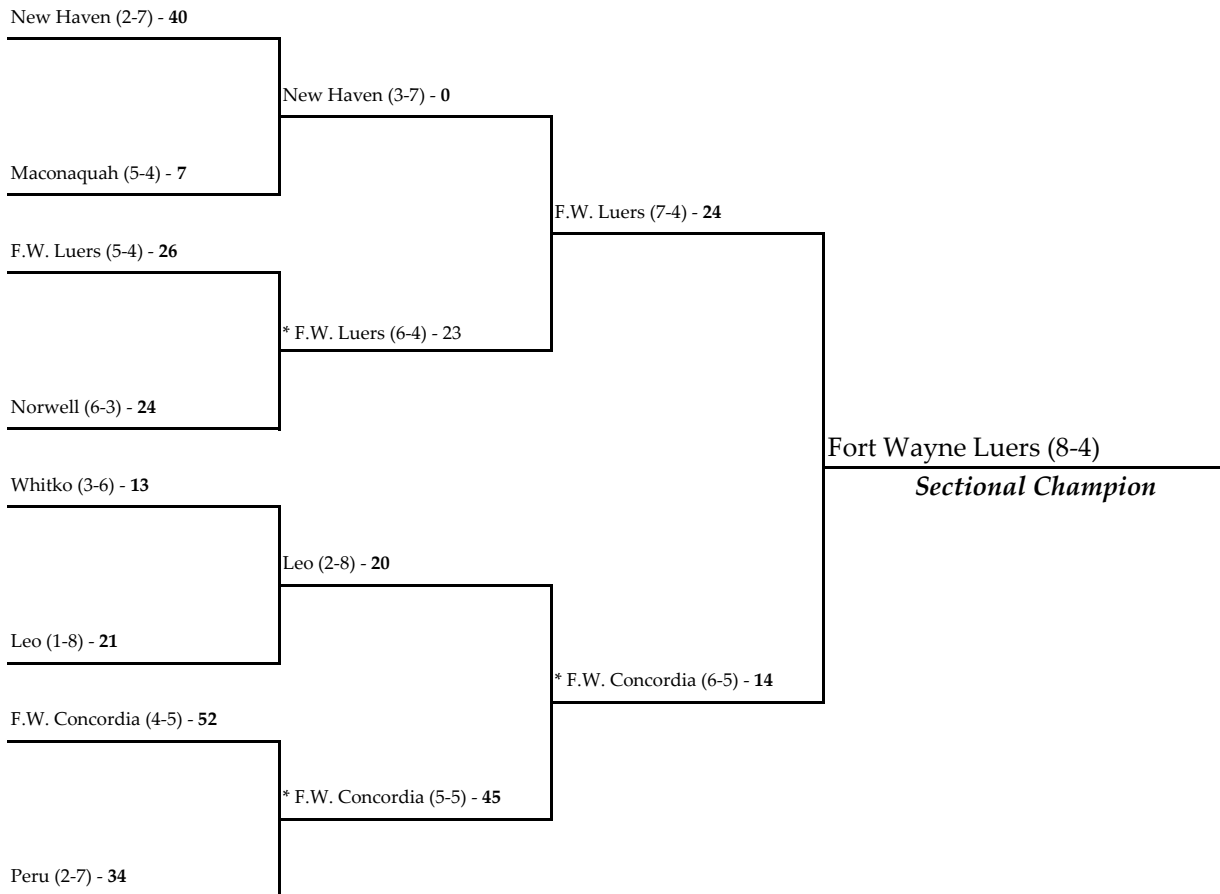

October 21, 2005

October 28, 2005

November 4, 2005