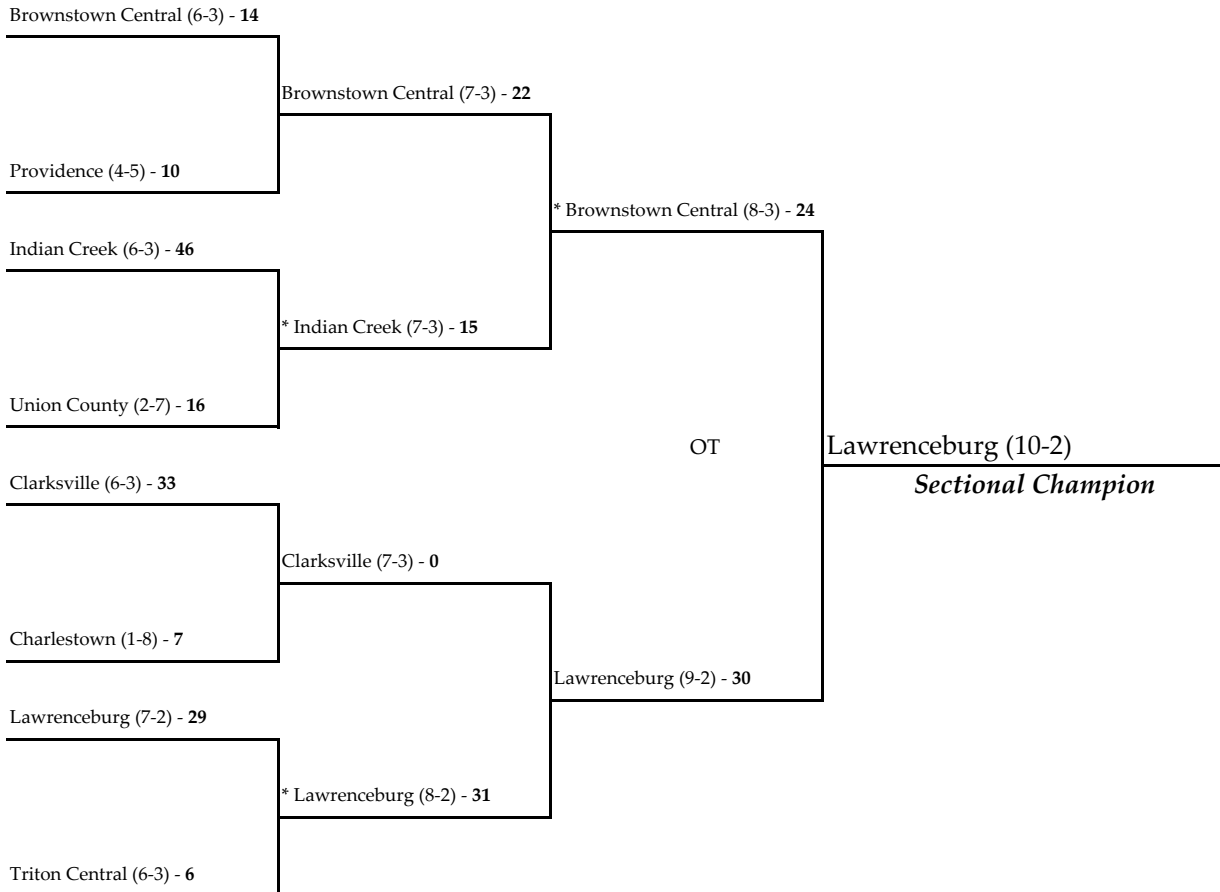

October 21, 2005

October 28, 2005

November 4, 2005

Note: For First Round games only, the SECOND team drawn in each pairing will be the home team.

All games begin at 7:00 p.m. local time unless otherwise indicated.