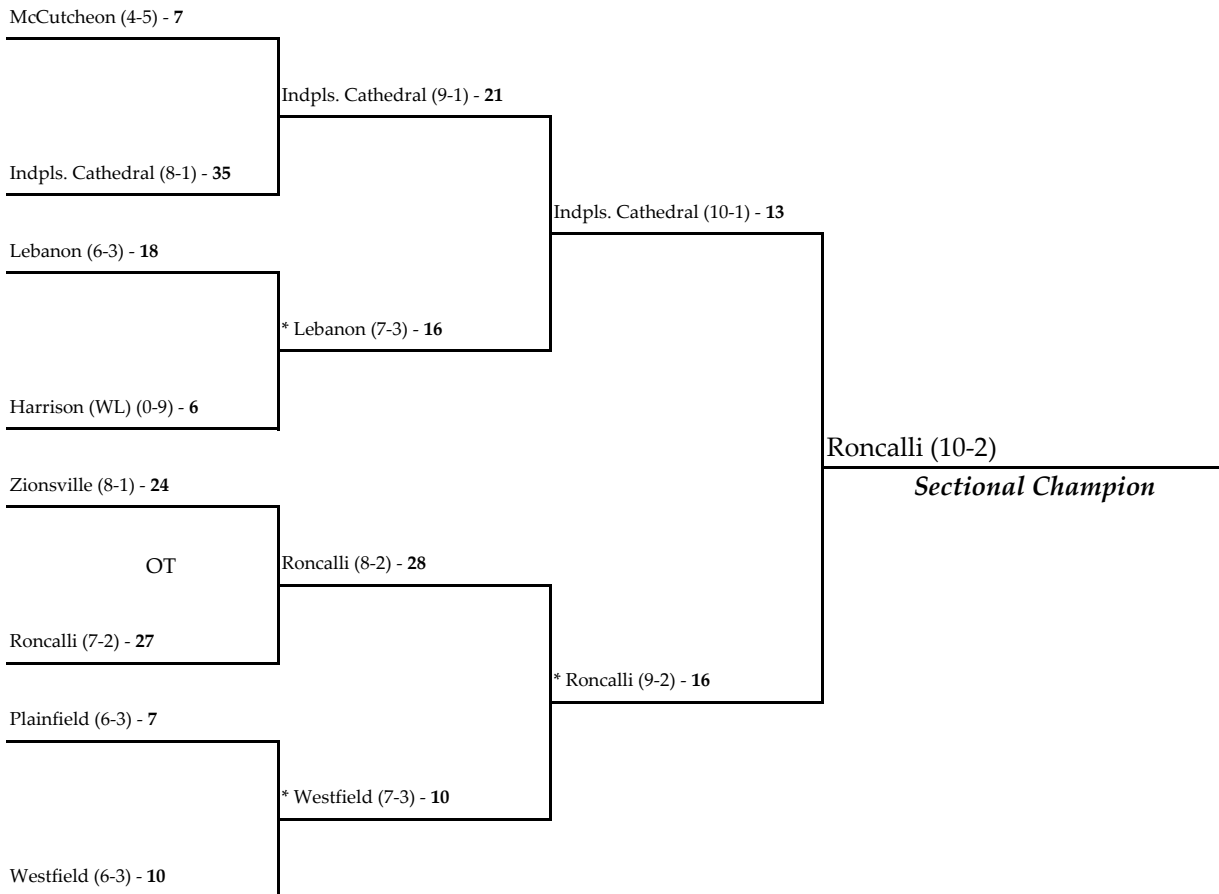

October 21, 2005

October 28, 2005

November 4, 2005