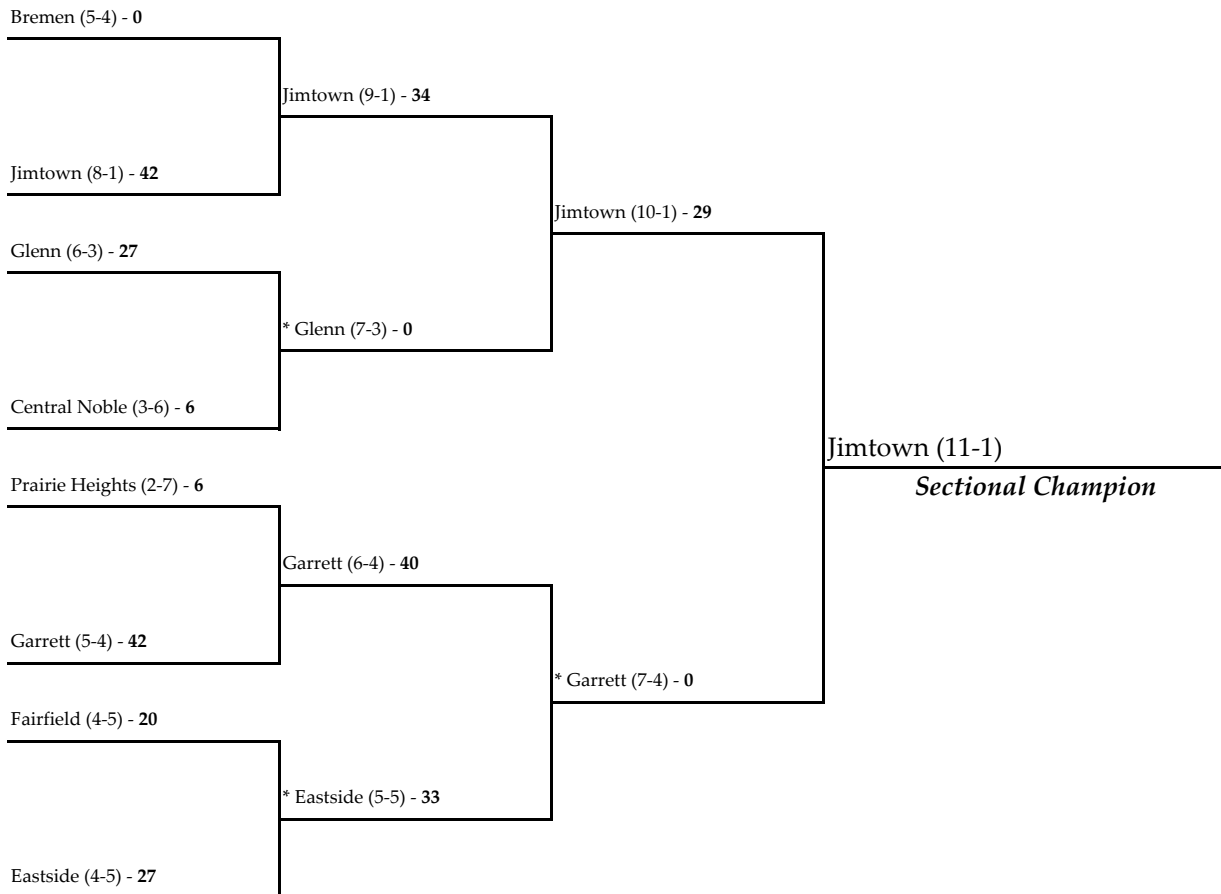

The 33rd Annual IHSAA Football State Tournament Series

Class 2A - Sectional #26

October 21, 2005

October 28, 2005

November 4, 2005

Note: For First Round games only, the SECOND team drawn in each pairing will be the home team.

All games begin at 7:00 p.m. local time unless otherwise indicated.

* - indicates the home team for second round and sectional championship games.