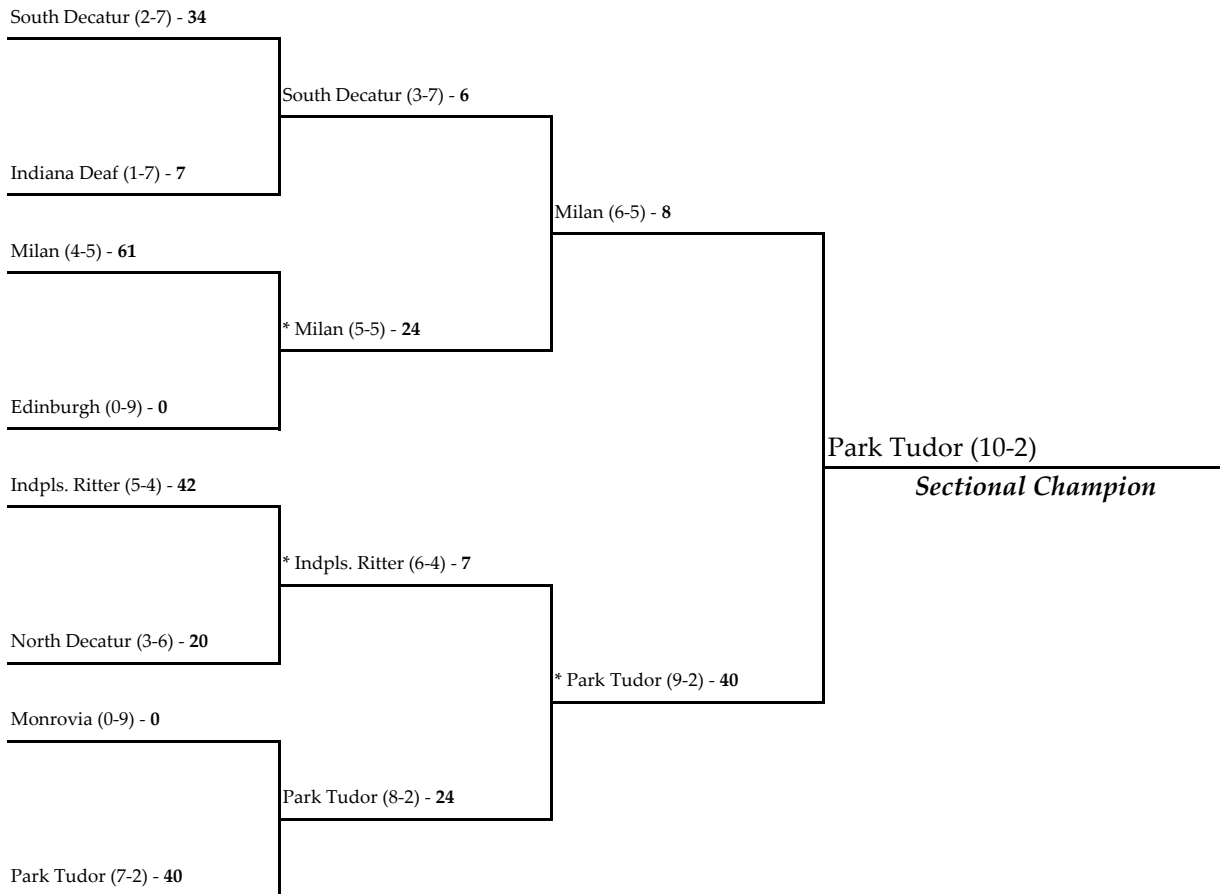

The 33rd Annual IHSAA Football State Tournament Series

Class 1A - Sectional #38

October 21, 2005

October 28, 2005

November 4, 2005

Note: For First Round games only, the SECOND team drawn in each pairing will be the home team.

All games begin at 7:00 p.m. local time unless otherwise indicated.

* - indicates the home team for second round and sectional championship games.