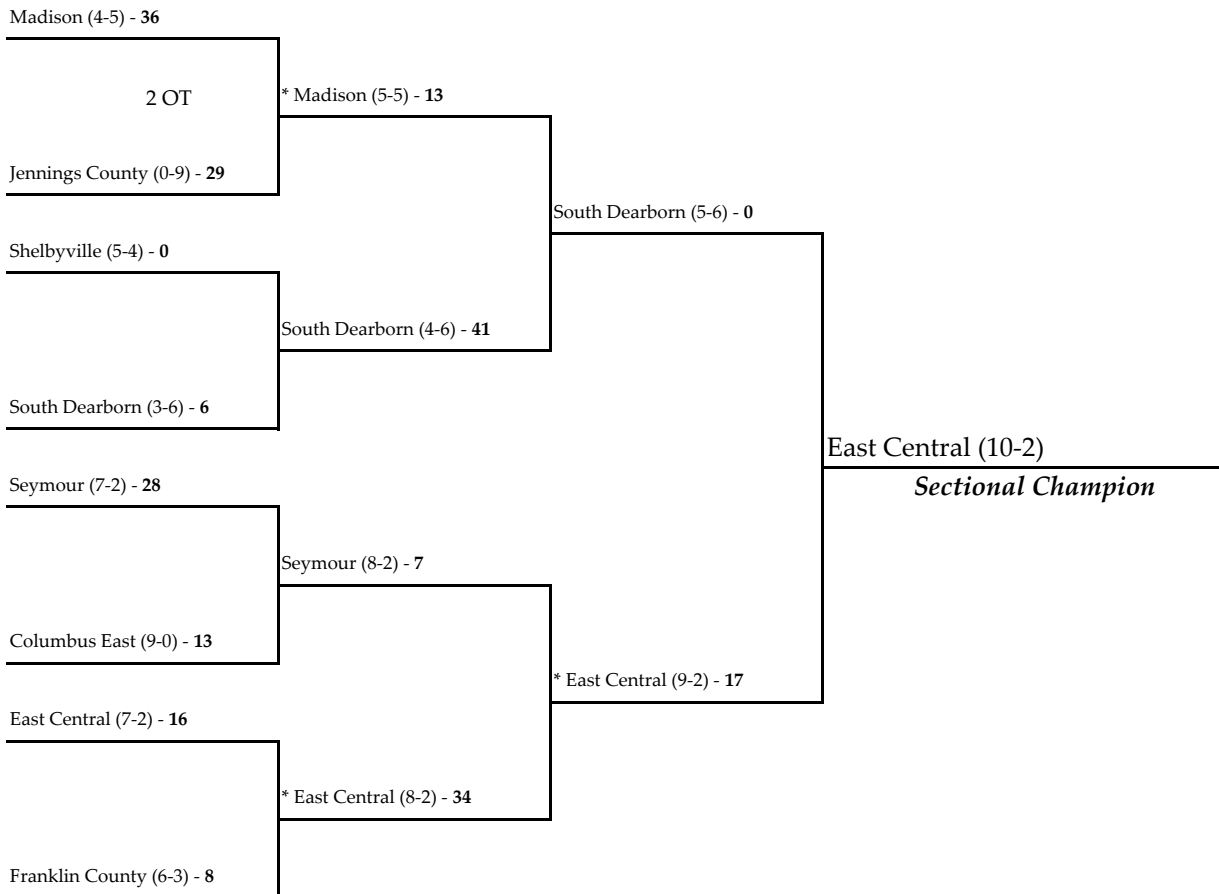

October 21, 2005

October 28, 2005

November 4, 2005