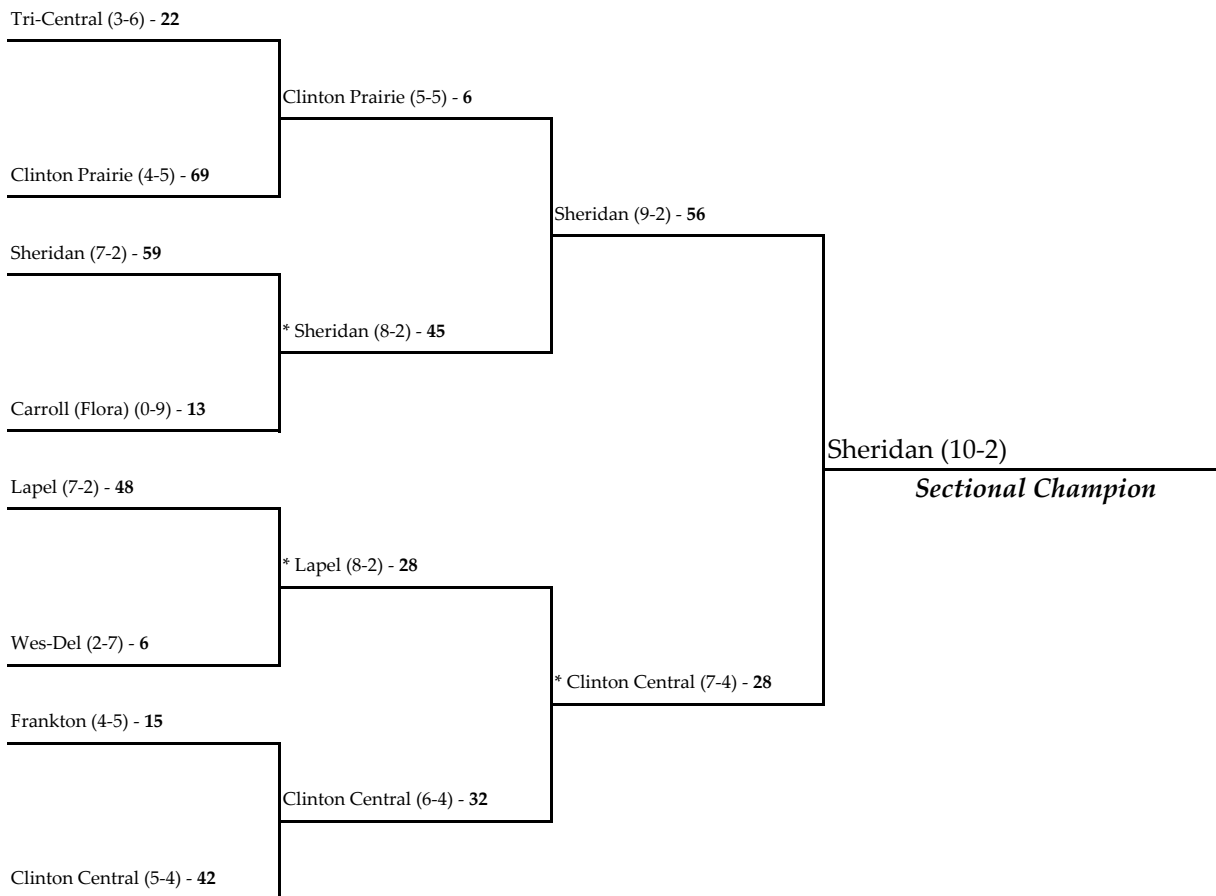

Note: For First Round games only, the SECOND team drawn in each pairing will be the home team.

All games begin at 7:00 p.m. local time unless otherwise indicated.

* - indicates the home team for second round and sectional championship games.