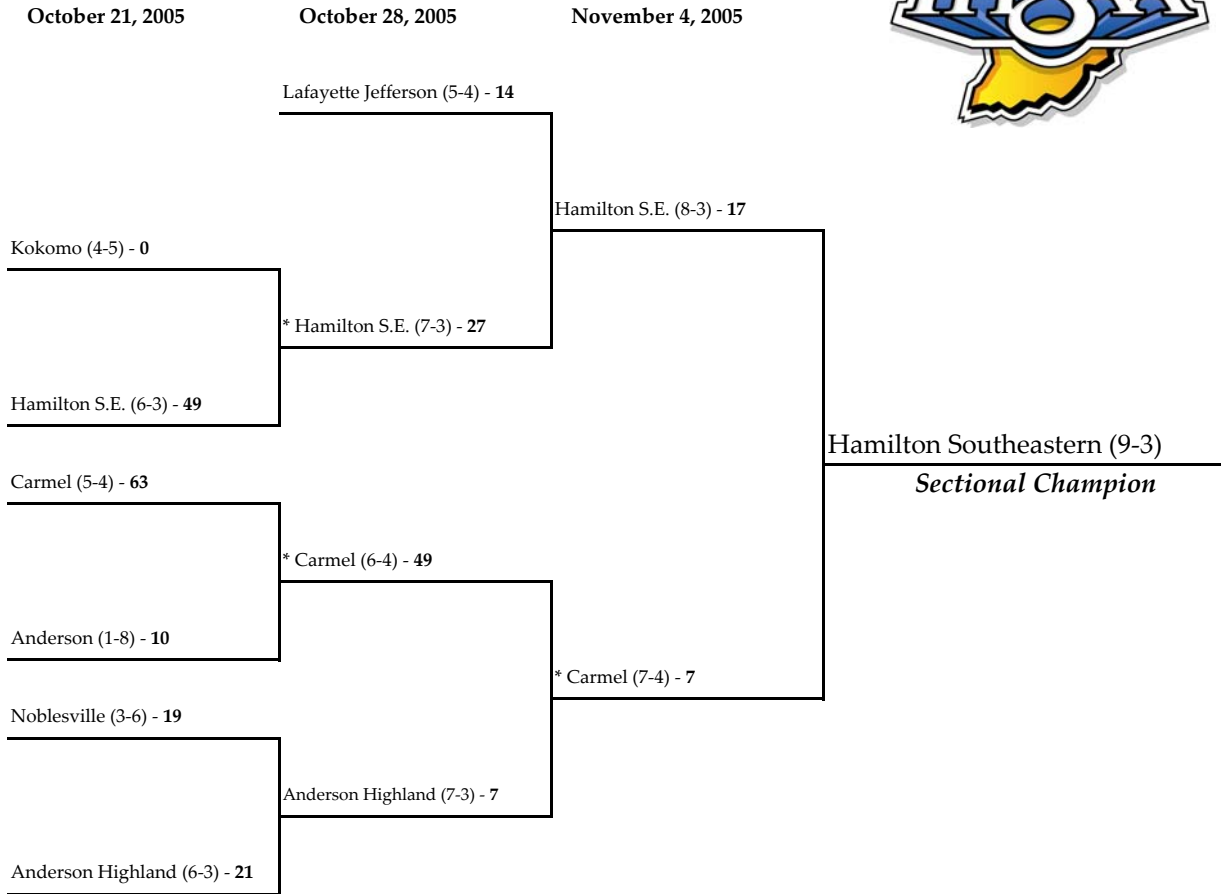

The 33rd Annual IHSAA Football State Tournament Series

Class 5A - Sectional #4

Note: For First Round games only, the SECOND team drawn in each pairing will be the home team. The team that draws a first round bye will always be the visiting team.

All games begin at 7:00 p.m. local time unless otherwise indicated.

* - indicates the home team for second round and sectional championship games.