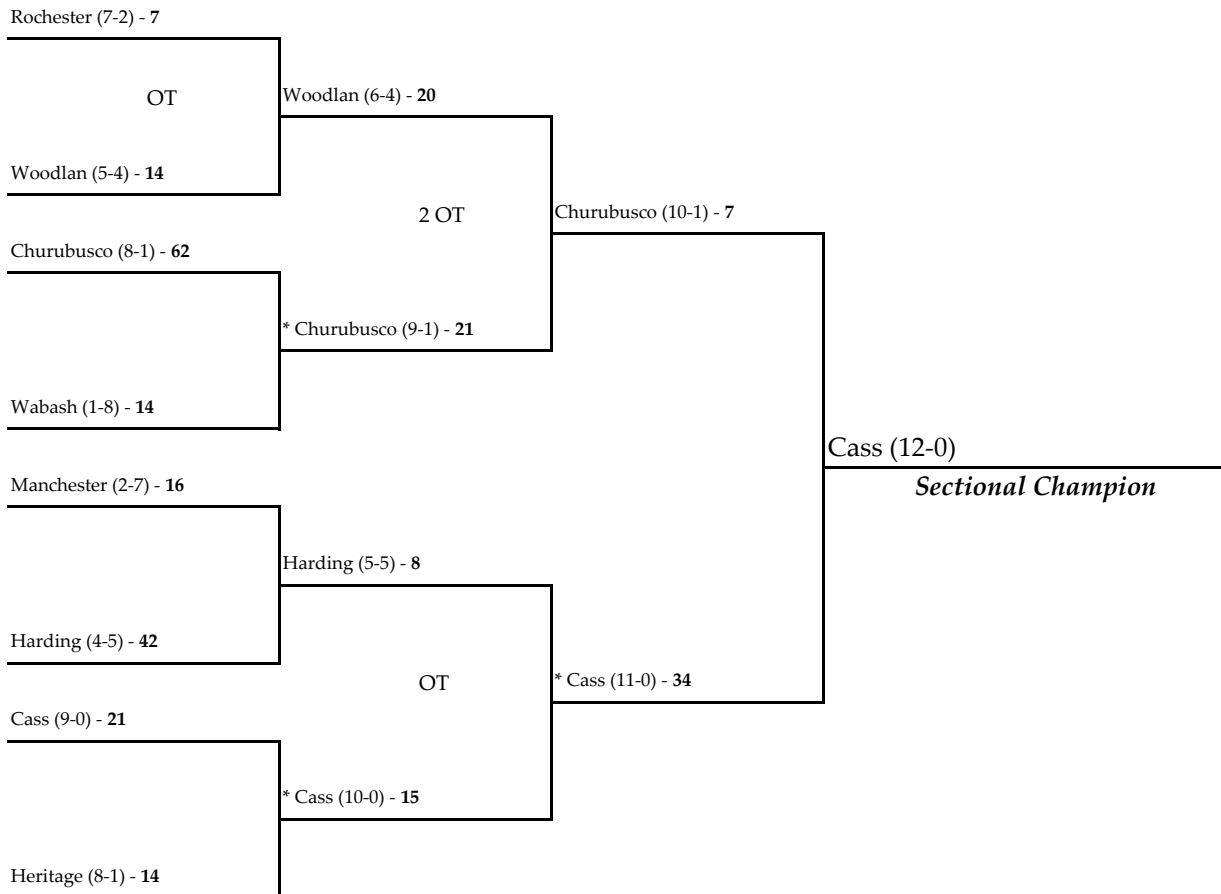

The 33rd Annual IHSAA Football State Tournament Series

Class 2A - Sectional #27

October 21, 2005

October 28, 2005

November 4, 2005

Note: For First Round games only, the SECOND team drawn in each pairing will be the home team.

All games begin at 7:00 p.m. local time unless otherwise indicated.

* - indicates the home team for second round and sectional championship games.