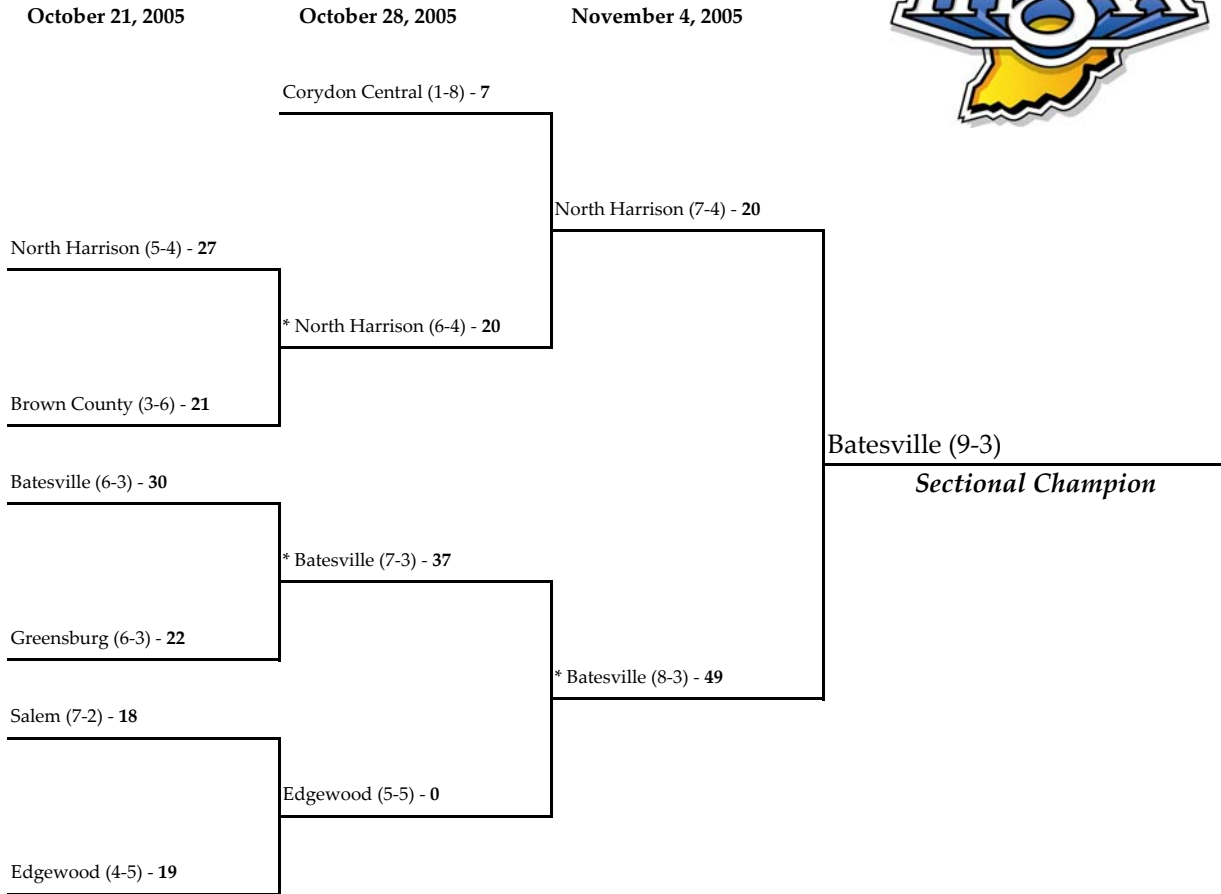

The 33rd Annual IHSAA Football State Tournament Series

Class 3A - Sectional #23

Note: For First Round games only, the SECOND team drawn in each pairing will be the home team. The team that draws a first round bye will always be the visiting team.

All games begin at 7:00 p.m. local time unless otherwise indicated.

* - indicates the home team for second round and sectional championship games.