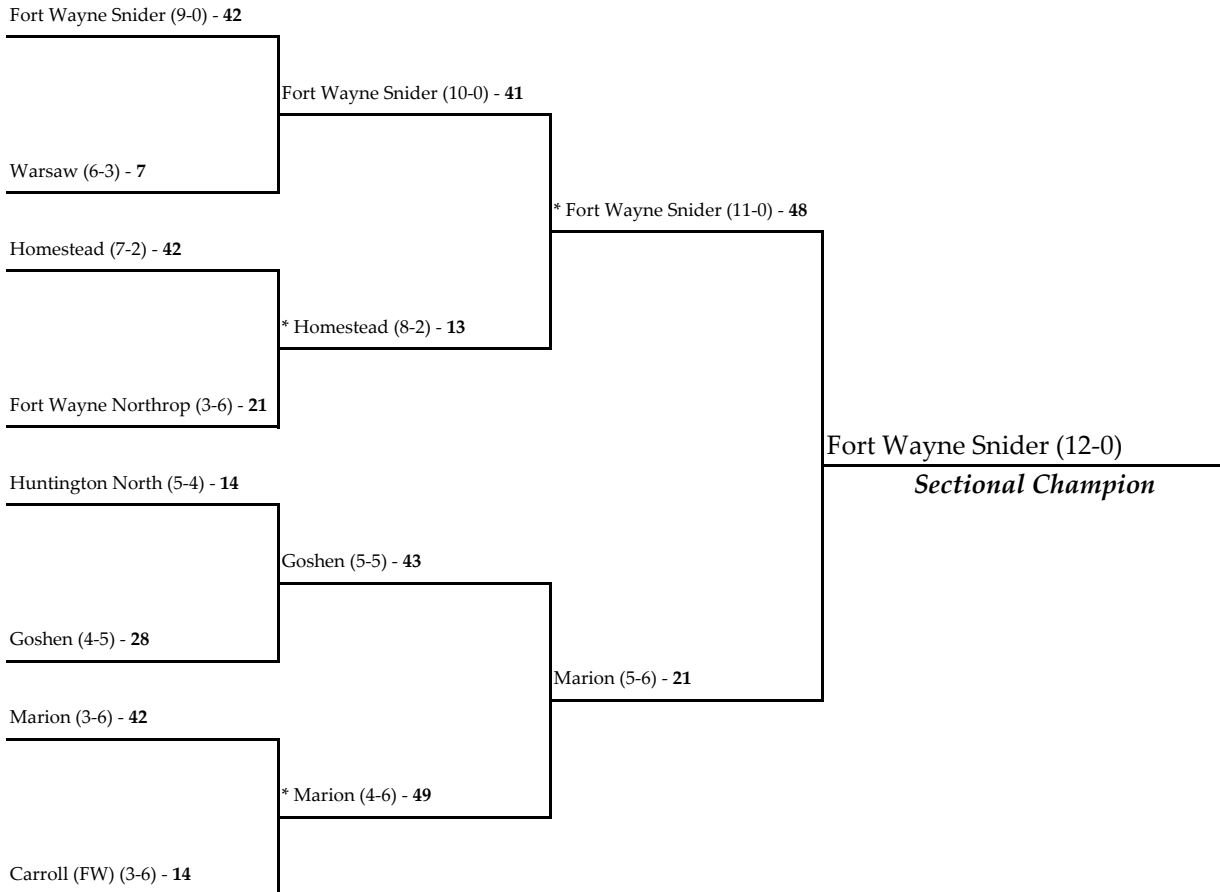

* - indicates the home team for second round and sectional championship games.

The 33rd Annual IHSAA Football State Tournament Series

Class 5A - Sectional #3

October 21, 2005

October 28, 2005

November 4, 2005

Note: For First Round games only, the SECOND team drawn in each pairing will be the home team.

All games begin at 7:00 p.m. local time unless otherwise indicated.

* - indicates the home team for second round and sectional championship games.

The 33rd Annual IHSAA Football State Tournament Series

Class 5A - Sectional #4

Note: For First Round games only, the SECOND team drawn in each pairing will be the home team. The team that draws a first round bye will always be the visiting team.