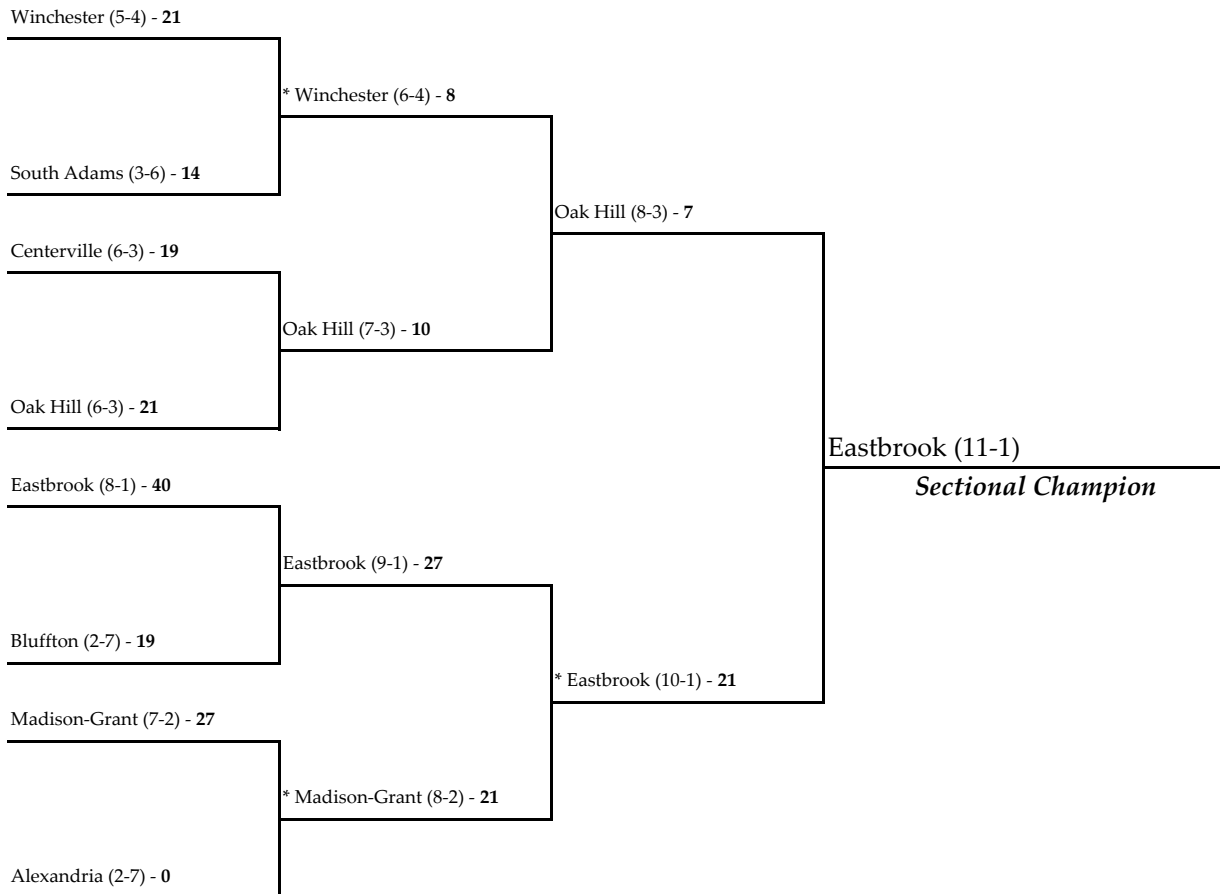

October 21, 2005

October 28, 2005

November 4, 2005

Note: For First Round games only, the SECOND team drawn in each pairing will be the home team.

All games begin at 7:00 p.m. local time unless otherwise indicated.