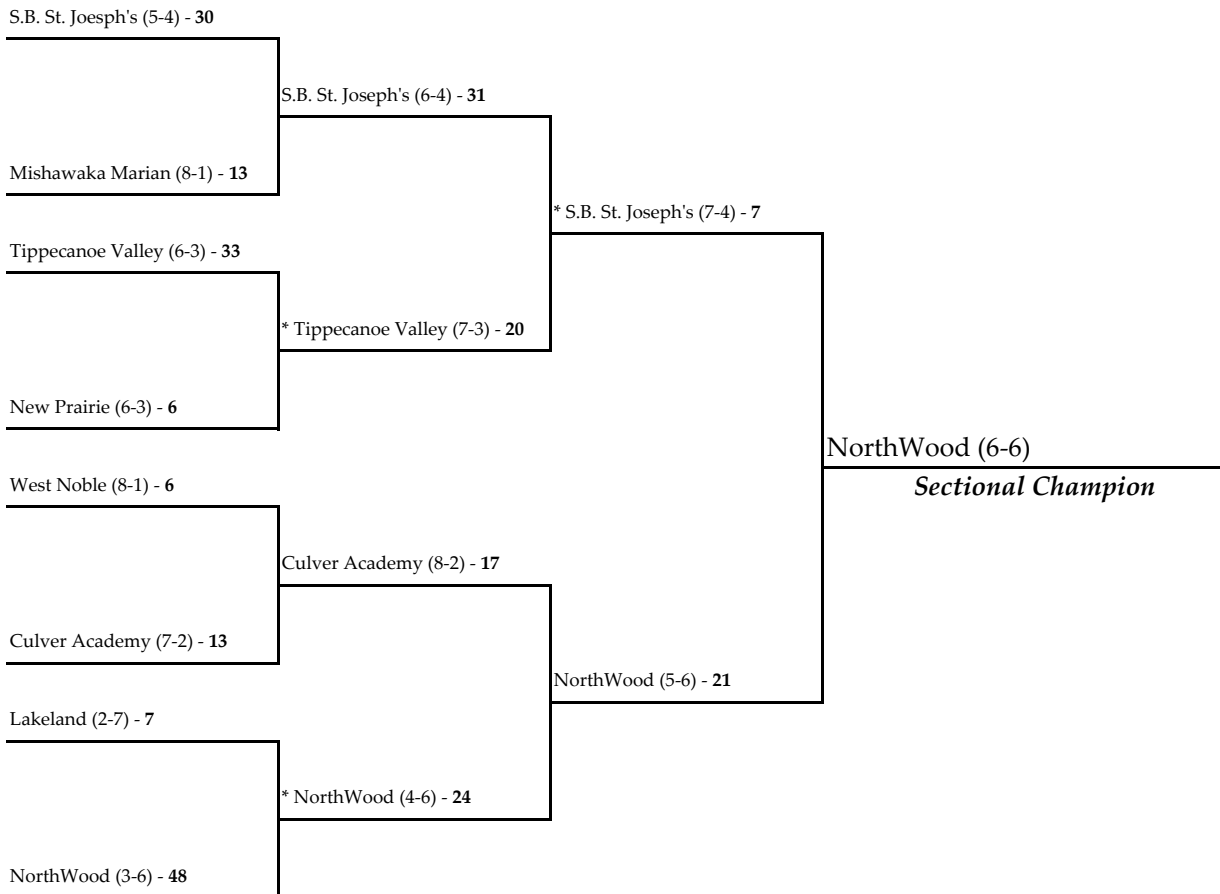

October 21, 2005

October 28, 2005

November 4, 2005