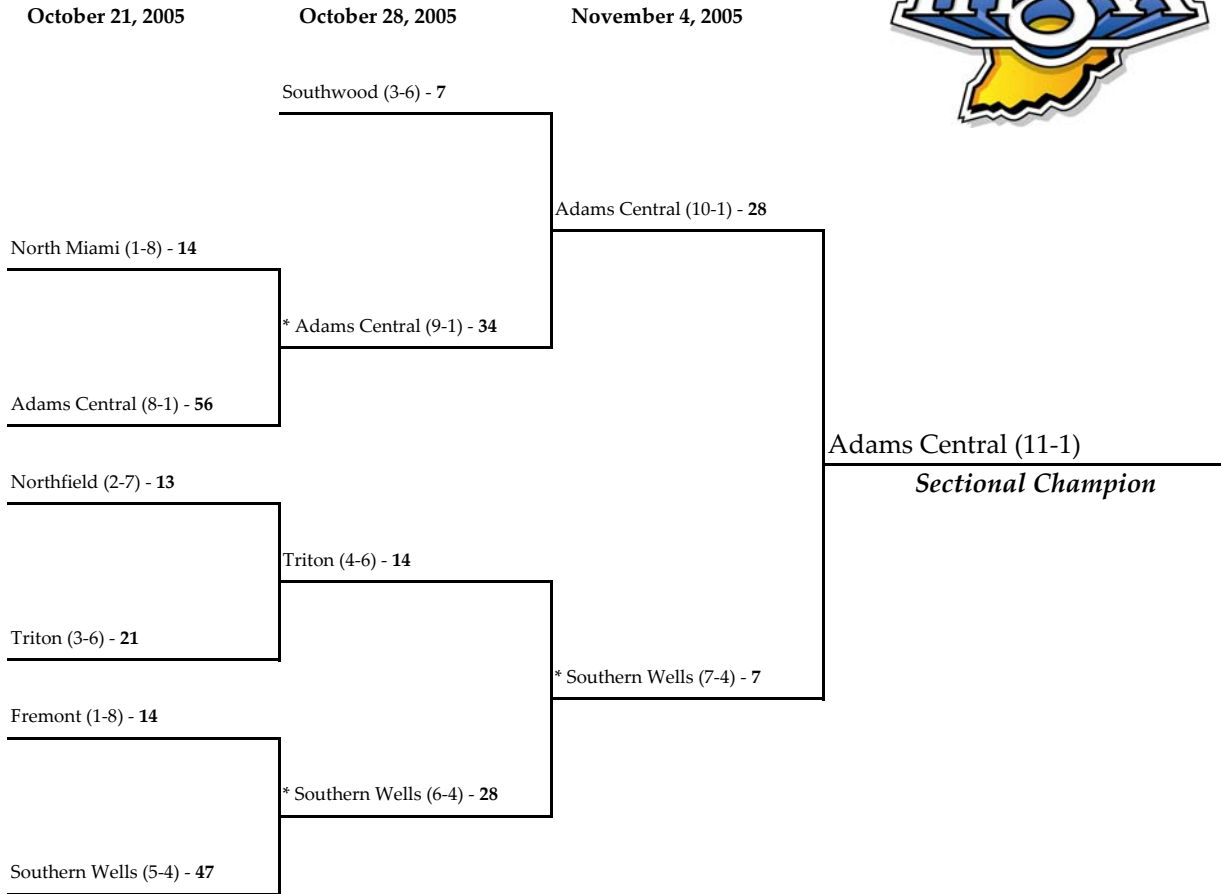

The 33rd Annual IHSAA Football State Tournament Series

Class 1A - Sectional #34

Note: For First Round games only, the SECOND team drawn in each pairing will be the home team. The team that draws a first round bye will always be the visiting team.

All games begin at 7:00 p.m. local time unless otherwise indicated.

* - indicates the home team for second round and sectional championship games.