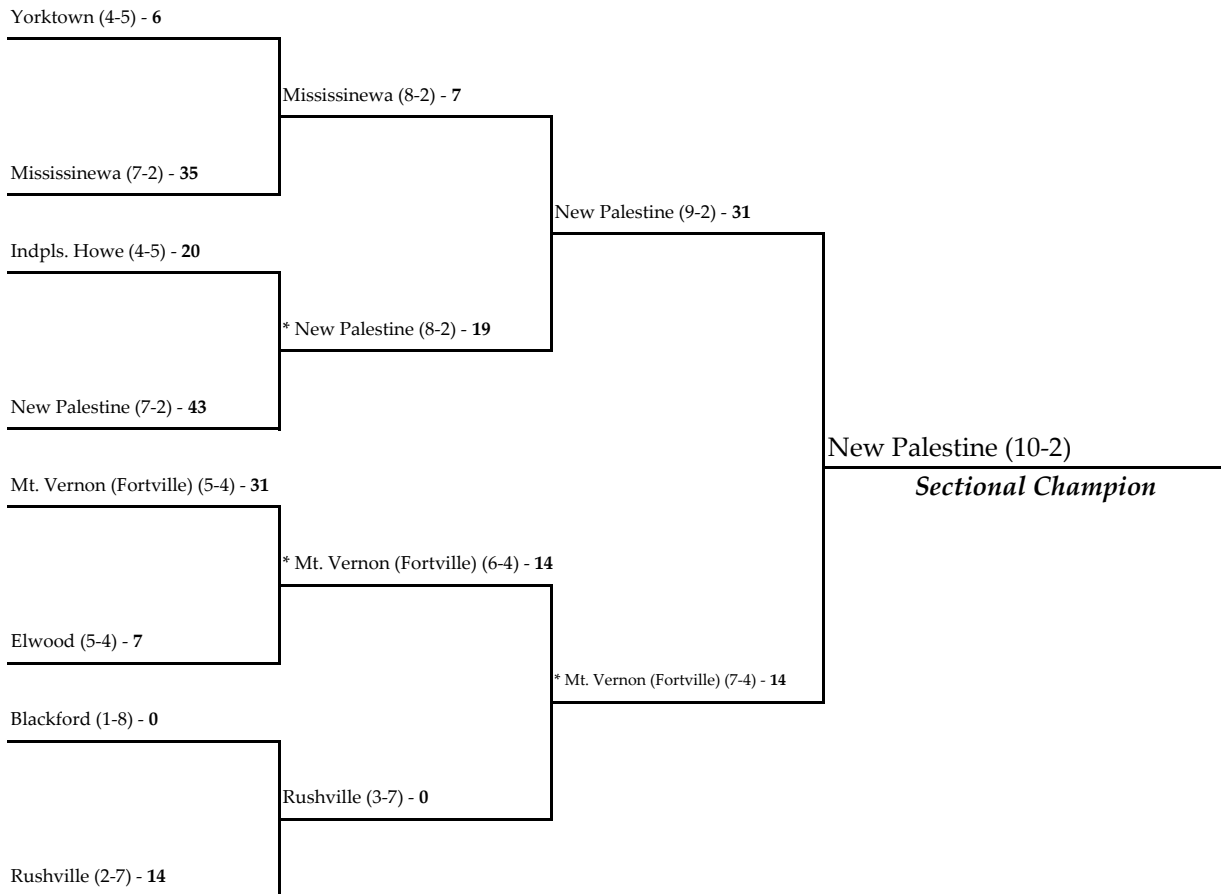

The 33rd Annual IHSAA Football State Tournament Series

Class 3A - Sectional #21

October 21, 2005

October 28, 2005

November 4, 2005

Note: For First Round games only, the SECOND team drawn in each pairing will be the home team.

All games begin at 7:00 p.m. local time unless otherwise indicated.

* - indicates the home team for second round and sectional championship games.