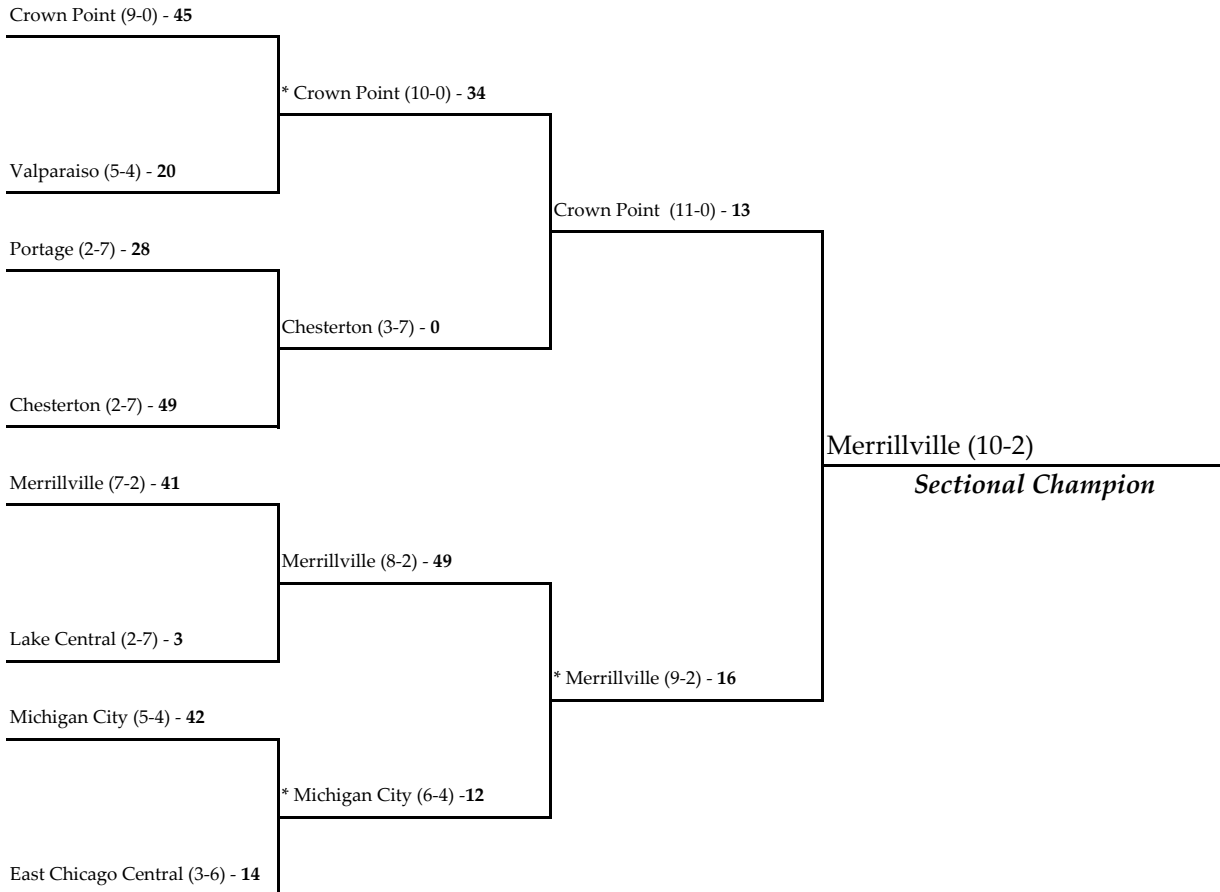

The 33rd Annual IHSAA Football State Tournament Series

Class 5A - Sectional #1

October 21, 2005

October 28, 2005

November 4, 2005

Note: For First Round games only, the SECOND team drawn in each pairing will be the home team.

All games begin at 7:00 p.m. local time unless otherwise indicated.

* - indicates the home team for second round and sectional championship games.

The 33rd Annual IHSAA Football State Tournament Series

Class 5A - Sectional #2