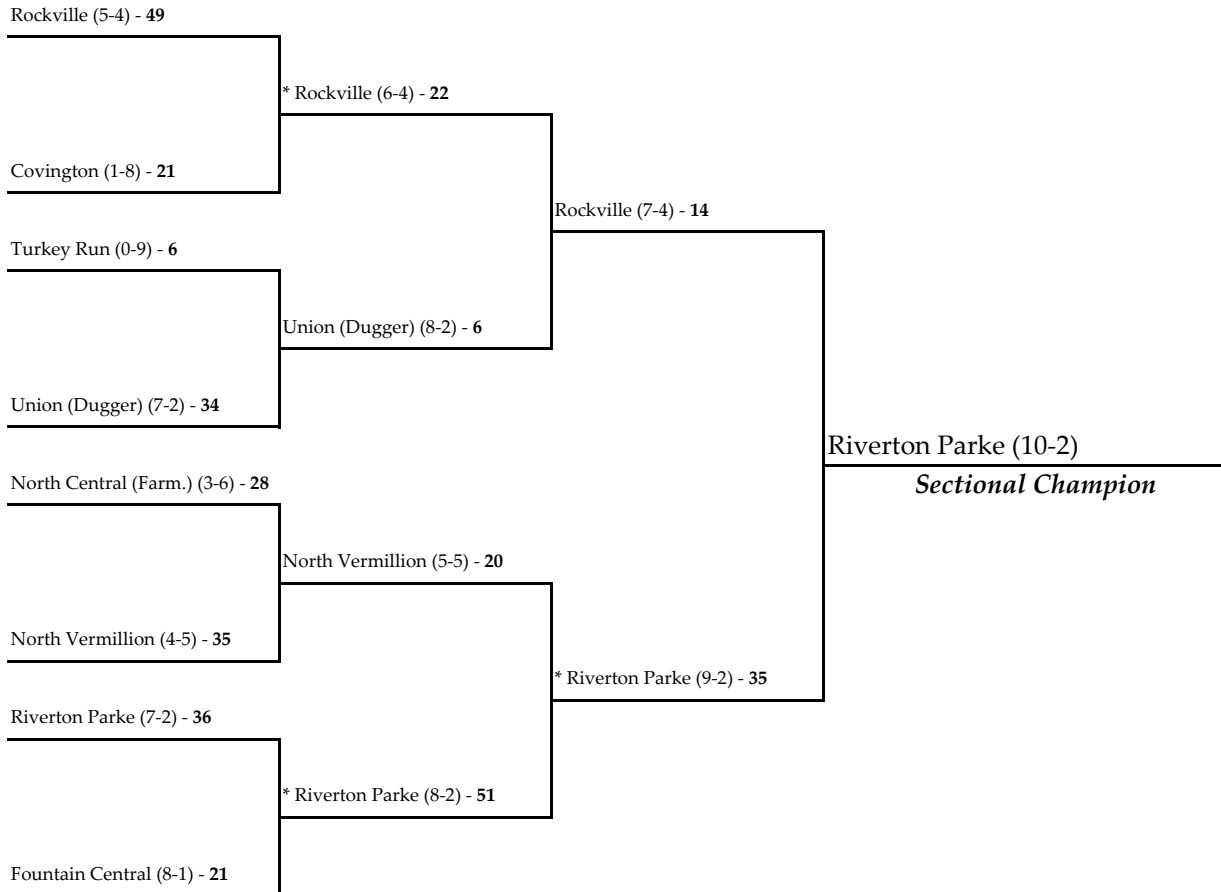

Note: For First Round games only, the SECOND team drawn in each pairing will be the home team.

All games begin at 7:00 p.m. local time unless otherwise indicated.

* - indicates the home team for second round and sectional championship games.