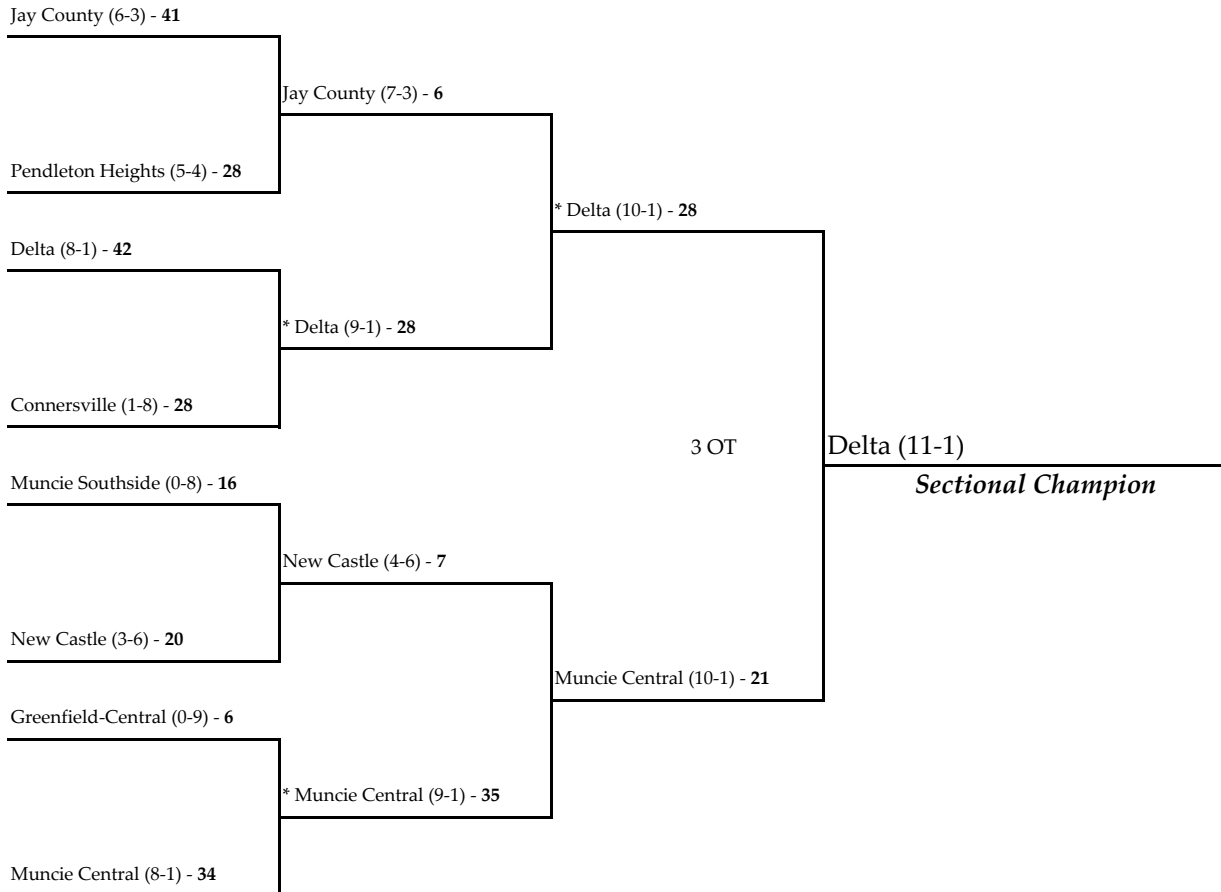

October 21, 2005

October 28, 2005

November 4, 2005

Note: For First Round games only, the SECOND team drawn in each pairing will be the home team.

All games begin at 7:00 p.m. local time unless otherwise indicated.

Note: For First Round games only, the SECOND team drawn in each pairing will be the home team.

All games begin at 7:00 p.m. local time unless otherwise indicated.

* - indicates the home team for second round and sectional championship games.