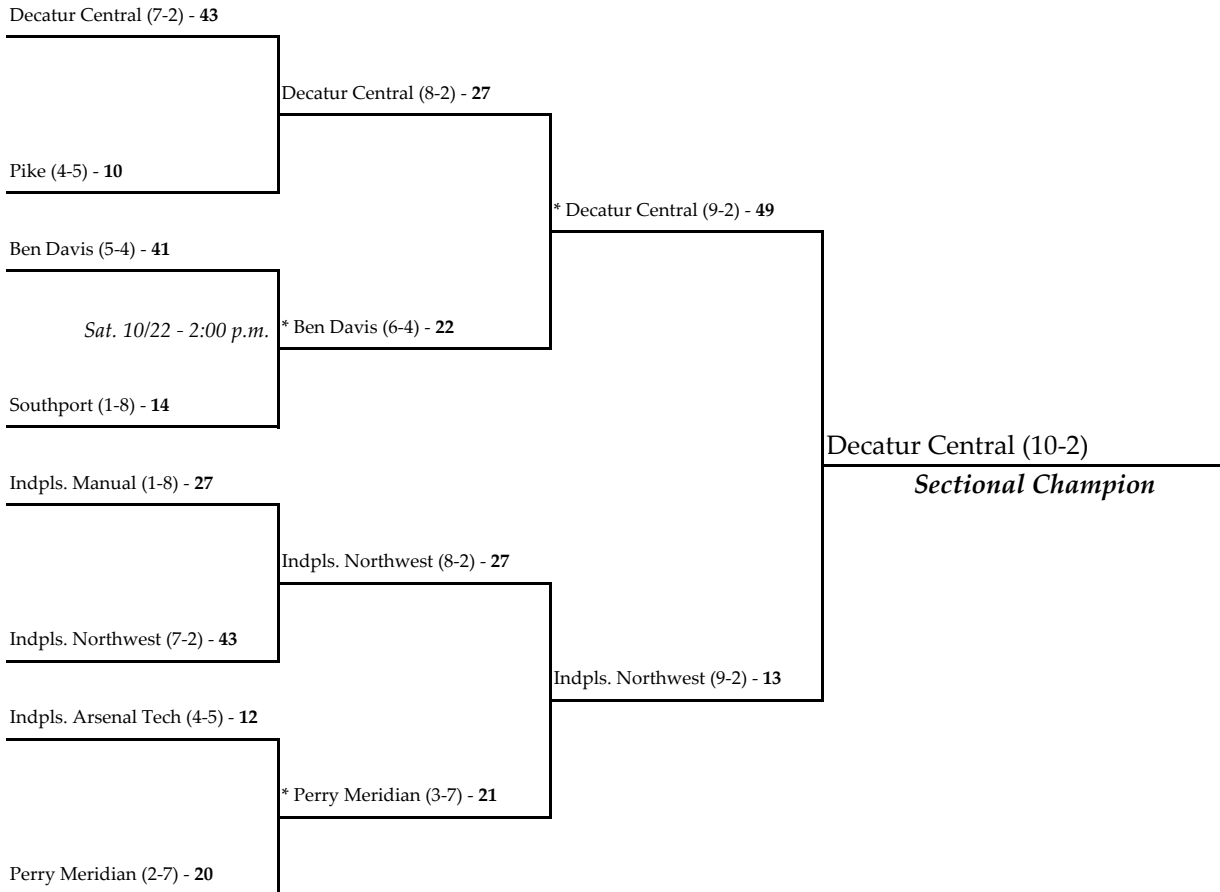

Note: For First Round games only, the SECOND team drawn in each pairing will be the home team.

All games begin at 7:00 p.m. local time unless otherwise indicated.

* - indicates the home team for second round and sectional championship games.