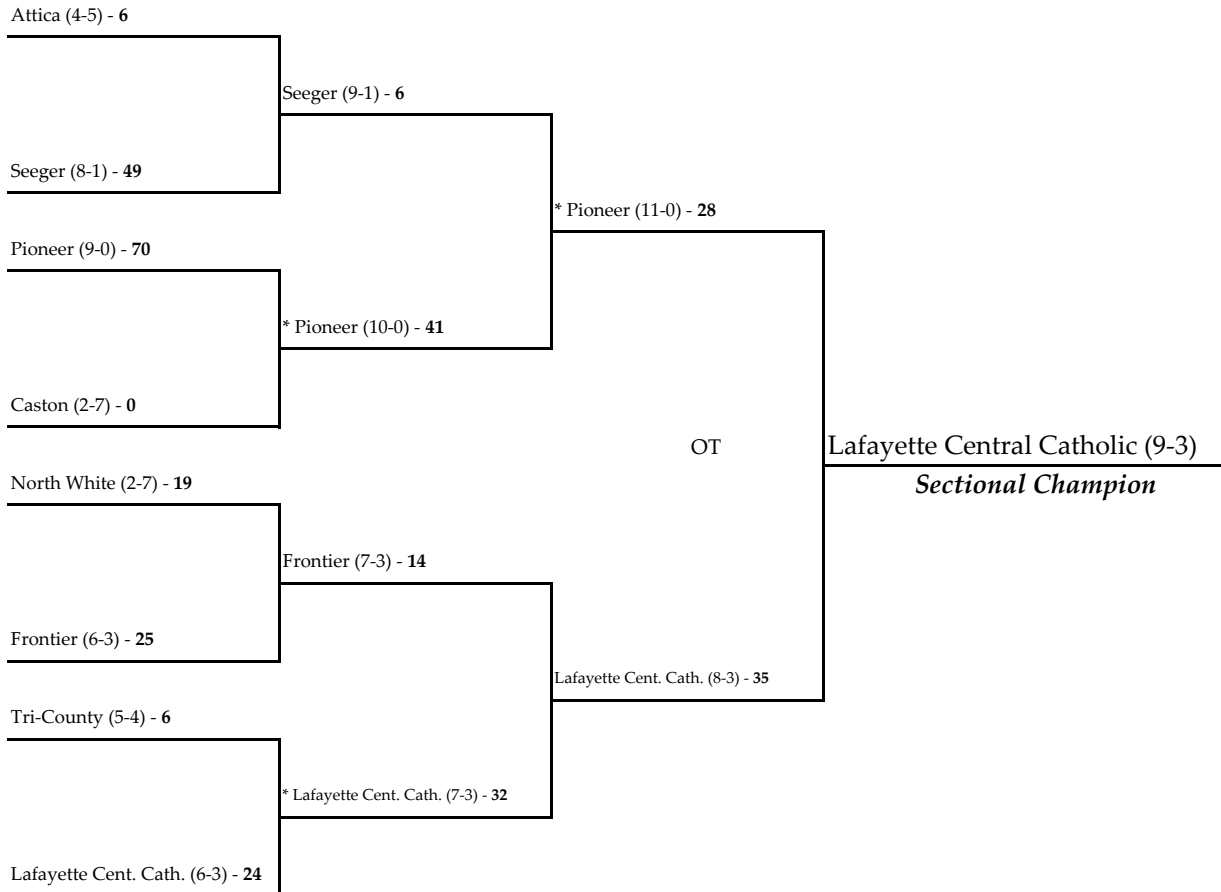

October 21, 2005

October 28, 2005

November 4, 2005

Note: For First Round games only, the SECOND team drawn in each pairing will be the home team.

All games begin at 7:00 p.m. local time unless otherwise indicated.