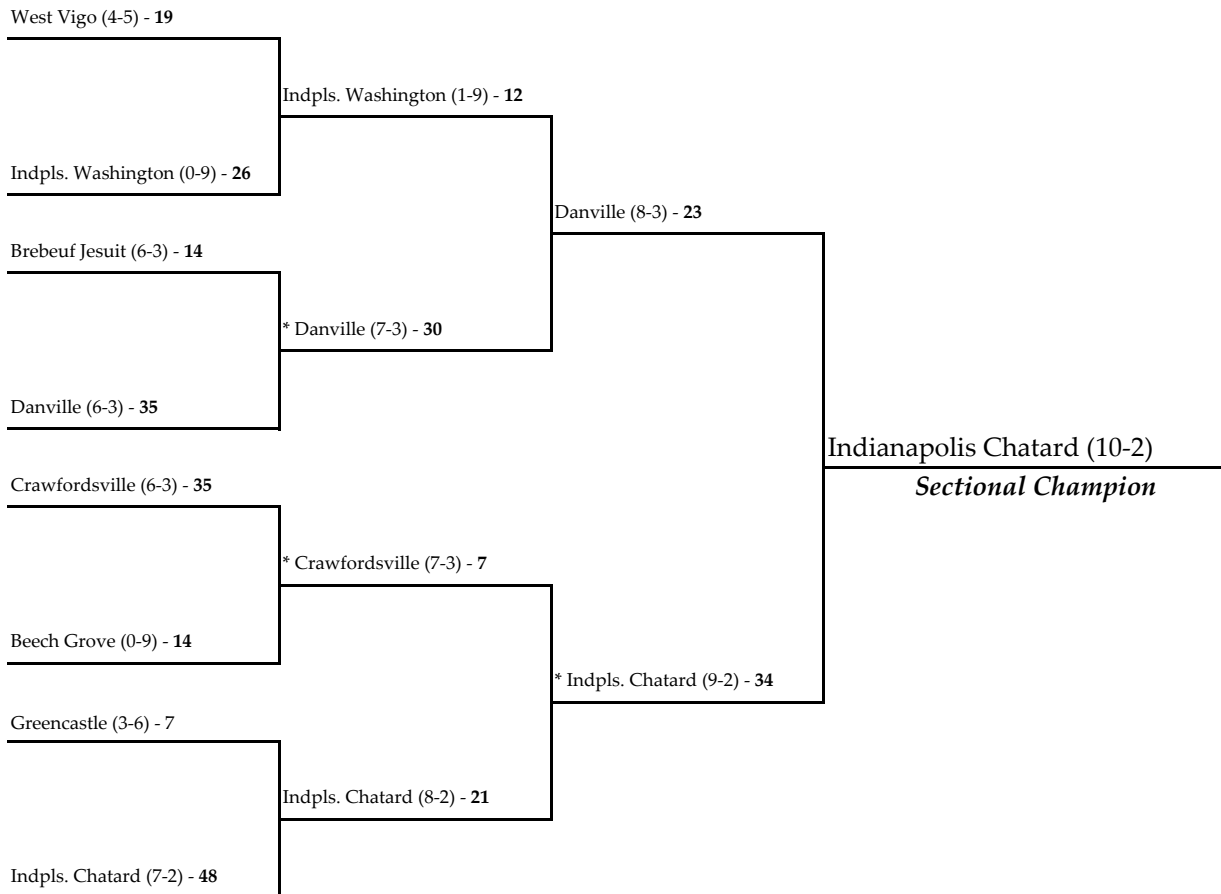

October 21, 2005

October 28, 2005

November 4, 2005

Note: For First Round games only, the SECOND team drawn in each pairing will be the home team.

All games begin at 7:00 p.m. local time unless otherwise indicated.