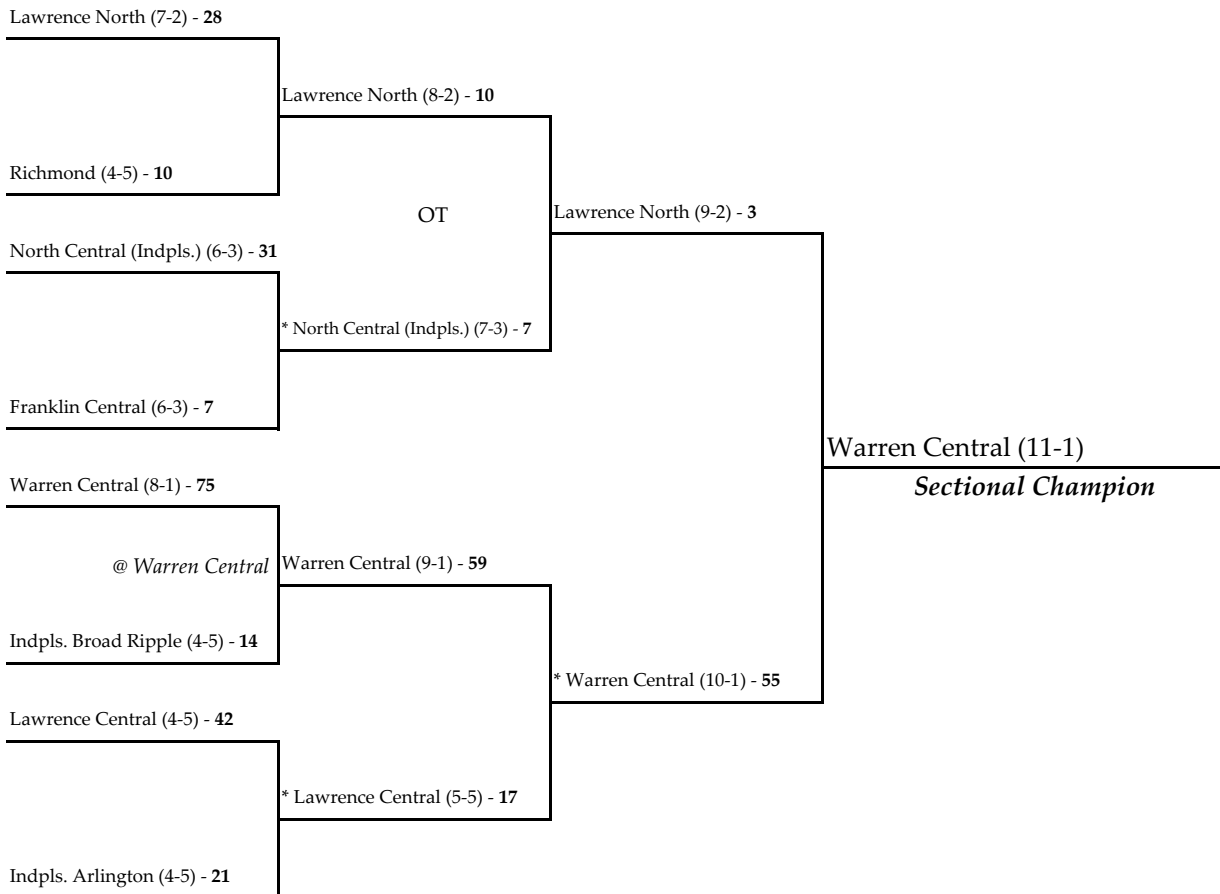

The 33rd Annual IHSAA Football State Tournament Series

Class 5A - Sectional #4

Note: For First Round games only, the SECOND team drawn in each pairing will be the home team. The team that draws a first round bye will always be the visiting team.

All games begin at 7:00 p.m. local time unless otherwise indicated.

* - indicates the home team for second round and sectional championship games.

The 33rd Annual IHSAA Football State Tournament Series

Class 5A - Sectional #5

October 21, 2005

October 28, 2005

November 4, 2005

Note: For First Round games only, the SECOND team drawn in each pairing will be the home team.

All games begin at 7:00 p.m. local time unless otherwise indicated.