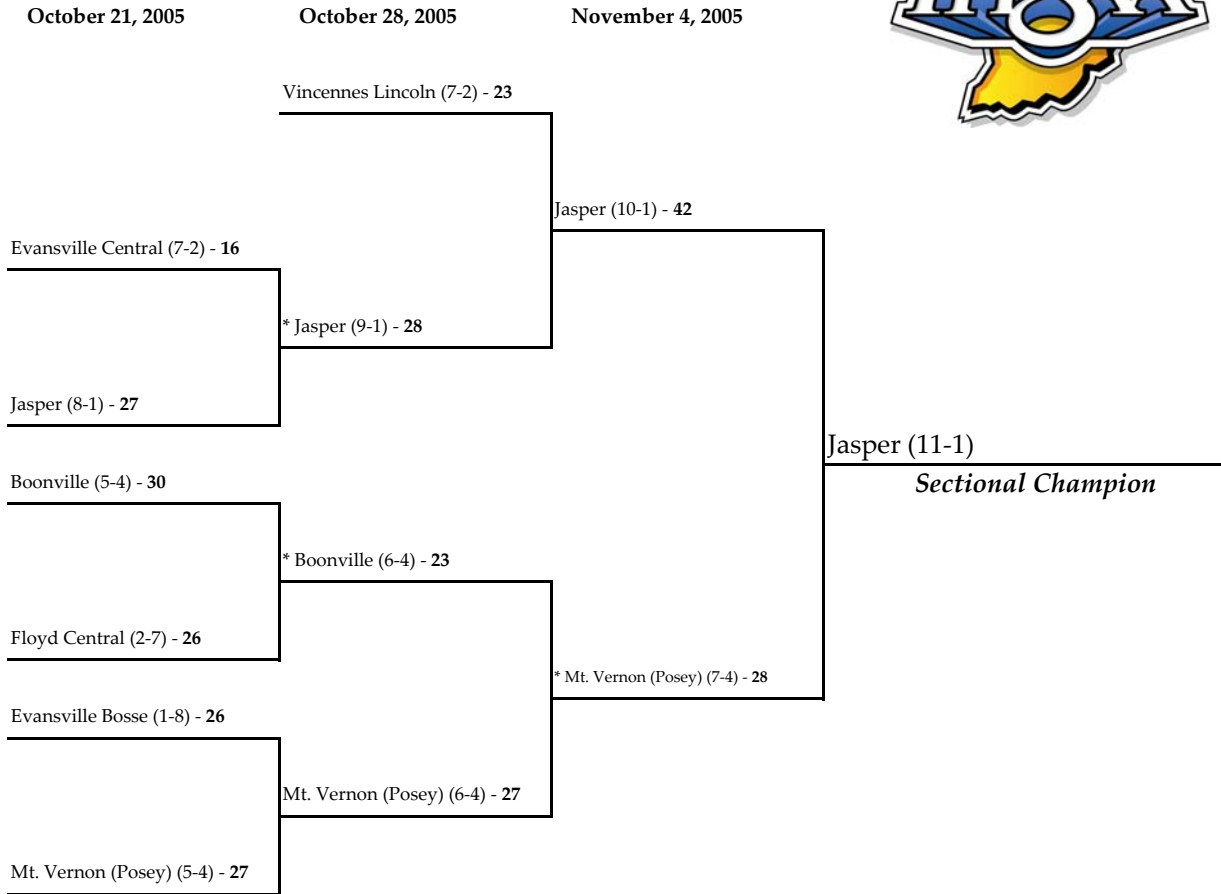

The 33rd Annual IHSAA Football State Tournament Series

Class 4A - Sectional #16

Note: For First Round games only, the SECOND team drawn in each pairing will be the home team. The team that draws a first round bye will always be the visiting team.

All games begin at 7:00 p.m. local time unless otherwise indicated.

* - indicates the home team for second round and sectional championship games.