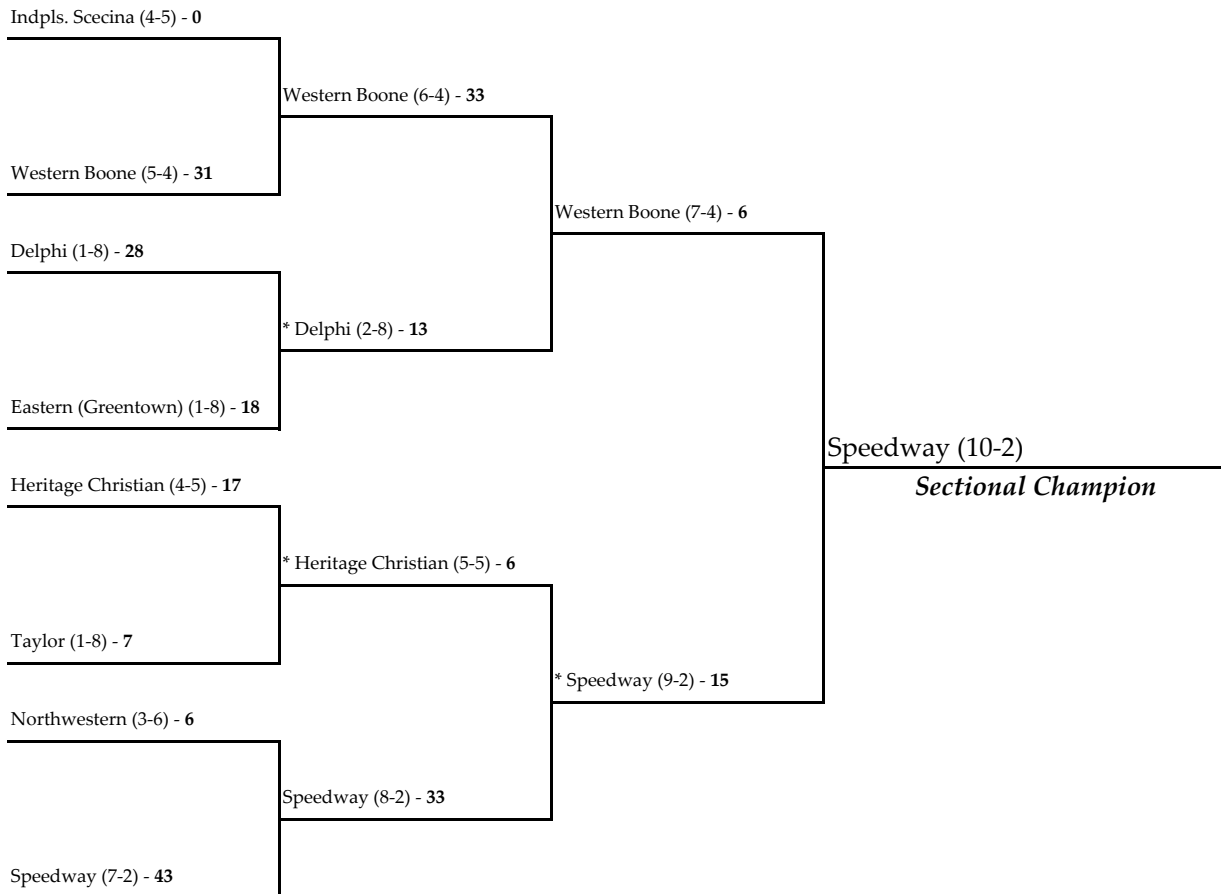

The 33rd Annual IHSAA Football State Tournament Series

Class 2A - Sectional #30

October 21, 2005

October 28, 2005

November 4, 2005

Note: For First Round games only, the SECOND team drawn in each pairing will be the home team.

All games begin at 7:00 p.m. local time unless otherwise indicated.

* - indicates the home team for second round and sectional championship games.