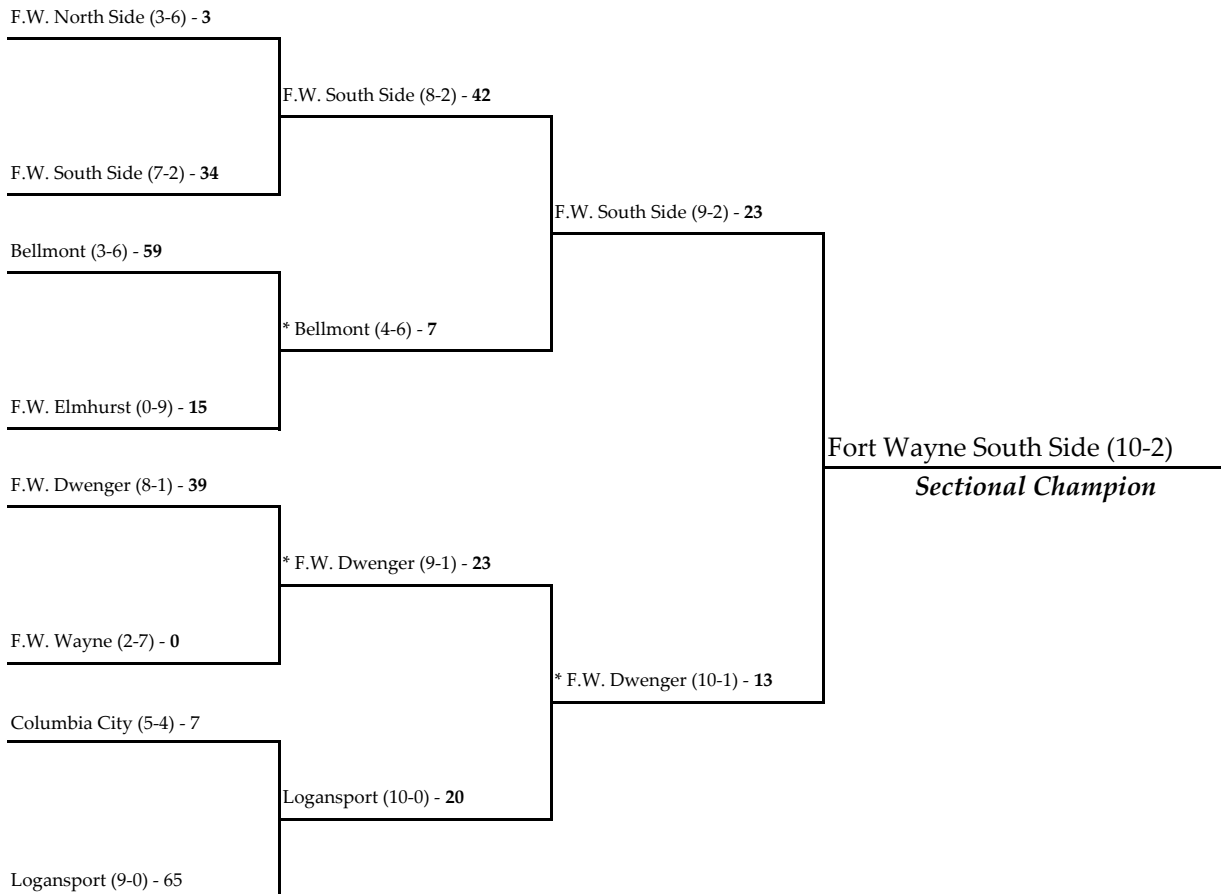

October 21, 2005

October 28, 2005

November 4, 2005

Note: For First Round games only, the SECOND team drawn in each pairing will be the home team.

All games begin at 7:00 p.m. local time unless otherwise indicated.