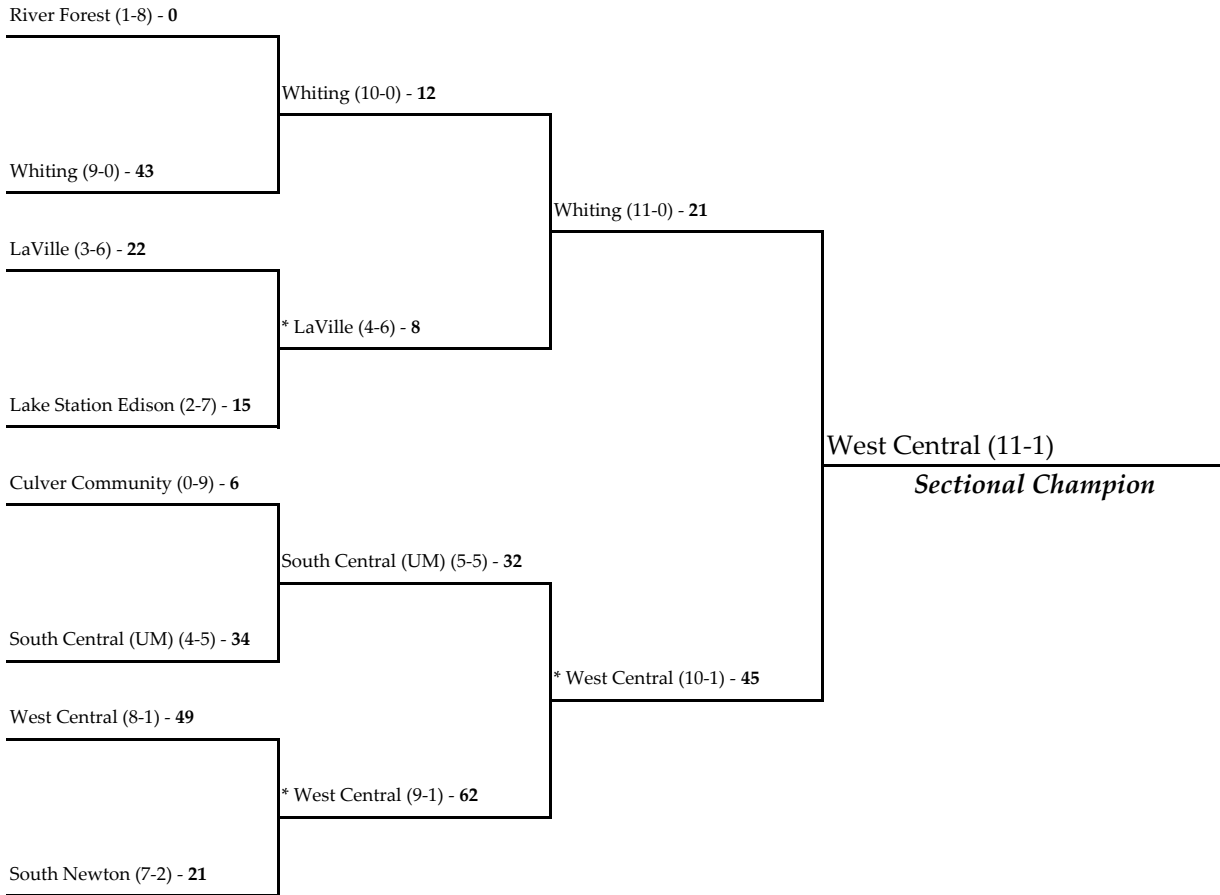

October 21, 2005

October 28, 2005

November 4, 2005

Note: For First Round games only, the SECOND team drawn in each pairing will be the home team.

All games begin at 7:00 p.m. local time unless otherwise indicated.