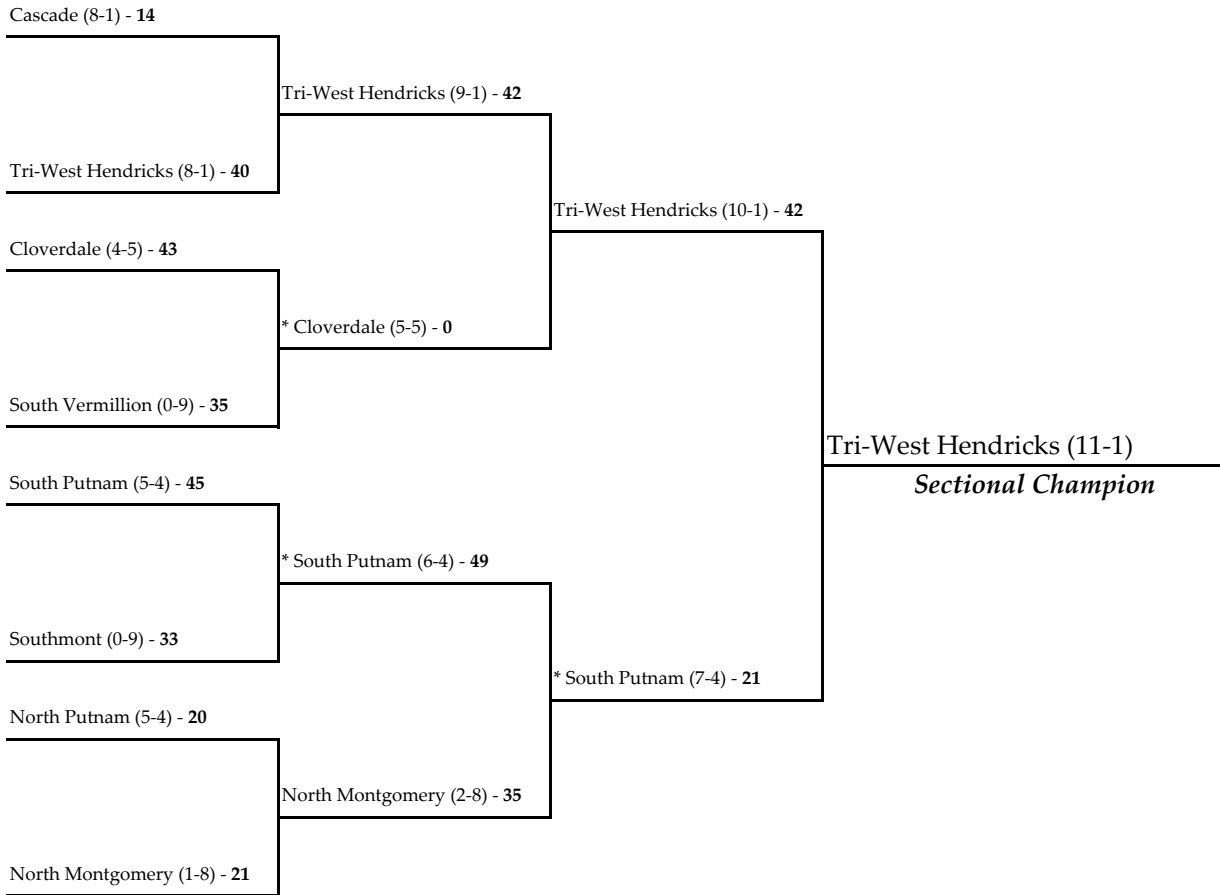

Note: For First Round games only, the SECOND team drawn in each pairing will be the home team.

All games begin at 7:00 p.m. local time unless otherwise indicated.

* - indicates the home team for second round and sectional championship games.