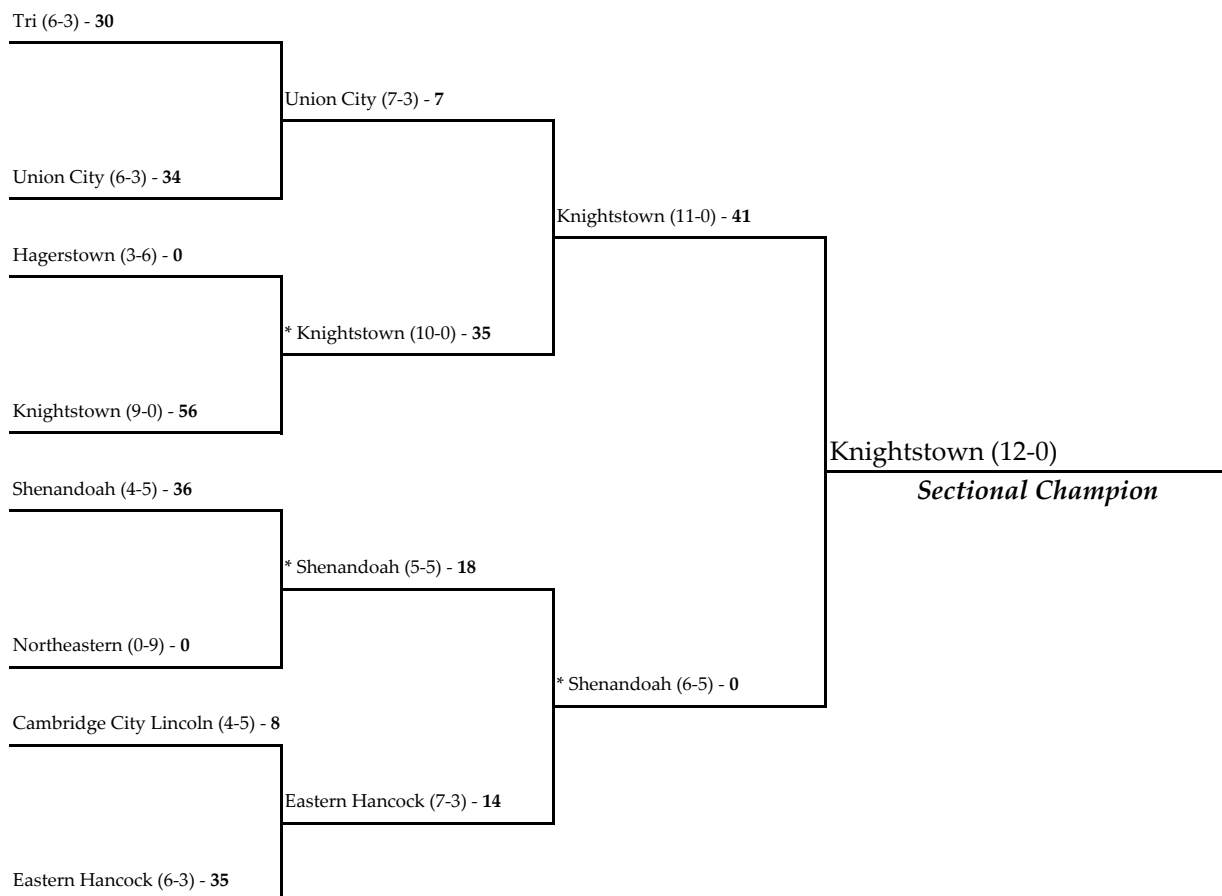

The 33rd Annual IHSAA Football State Tournament Series

Class 1A - Sectional #37

October 21, 2005

October 28, 2005

November 4, 2005

Note: For First Round games only, the SECOND team drawn in each pairing will be the home team.

All games begin at 7:00 p.m. local time unless otherwise indicated.

* - indicates the home team for second round and sectional championship games.