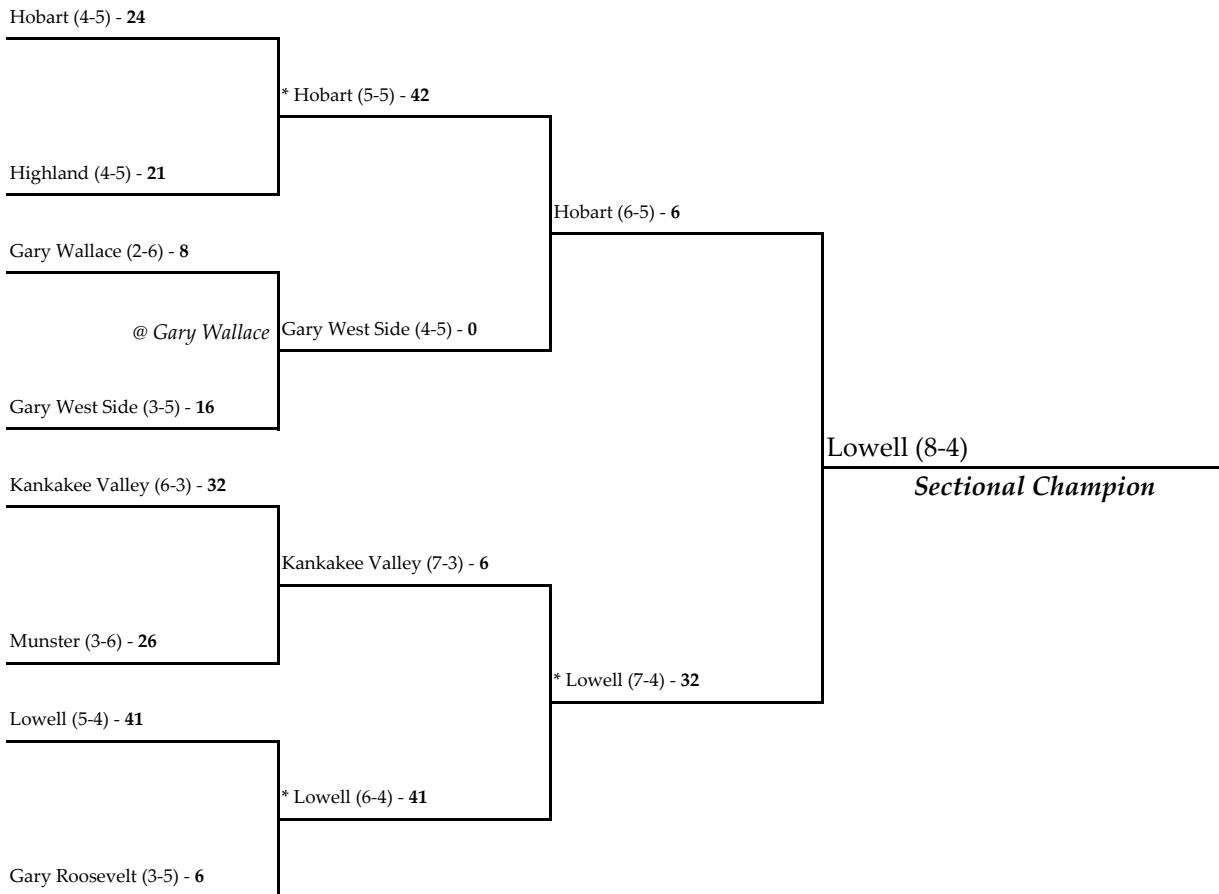

The 33rd Annual IHSAA Football State Tournament Series

Class 4A - Sectional #9

October 21, 2005

October 28, 2005

November 4, 2005

Note: For First Round games only, the SECOND team drawn in each pairing will be the home team.

All games begin at 7:00 p.m. local time unless otherwise indicated.

* - indicates the home team for second round and sectional championship games.