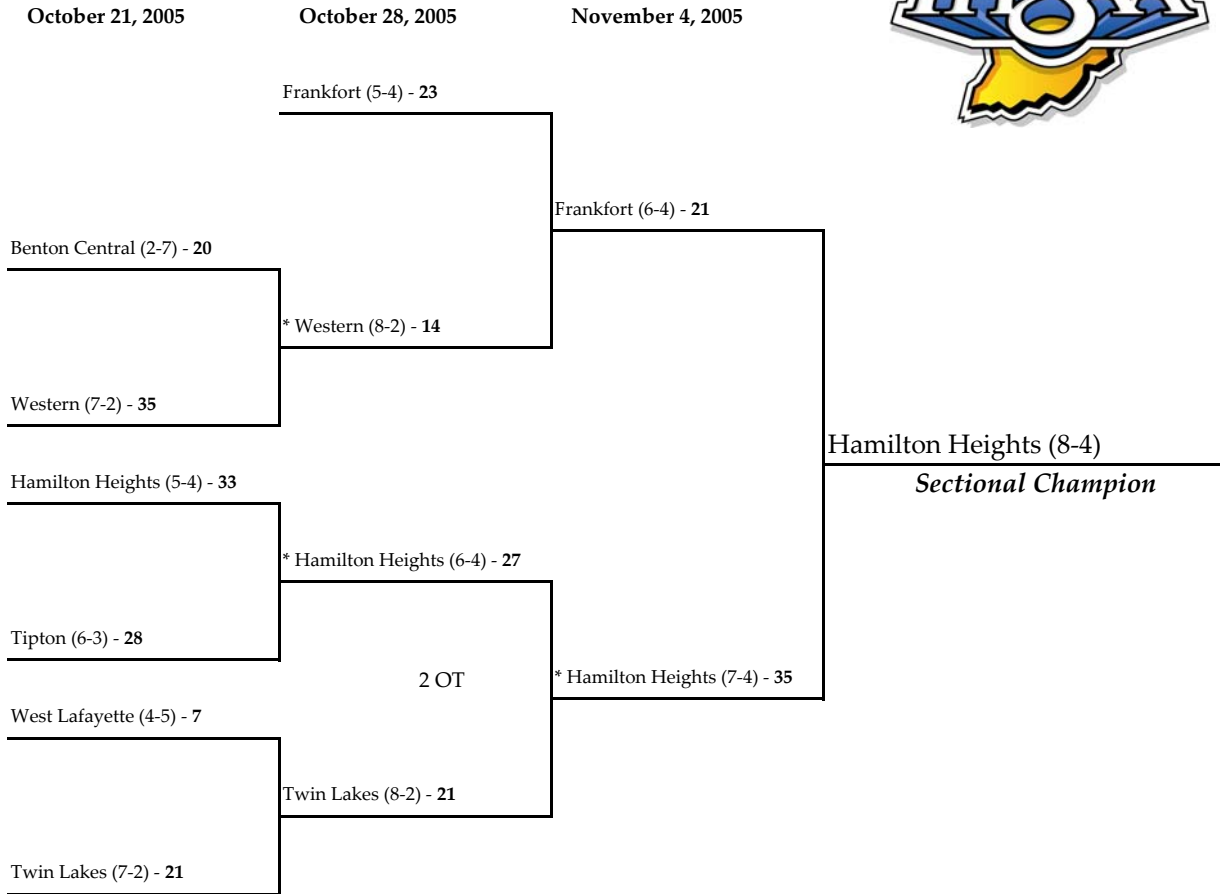

The 33rd Annual IHSAA Football State Tournament Series

Class 3A - Sectional #18

Note: For First Round games only, the SECOND team drawn in each pairing will be the home team. The team that draws a first round bye will always be the visiting team.

All games begin at 7:00 p.m. local time unless otherwise indicated.

* - indicates the home team for second round and sectional championship games.