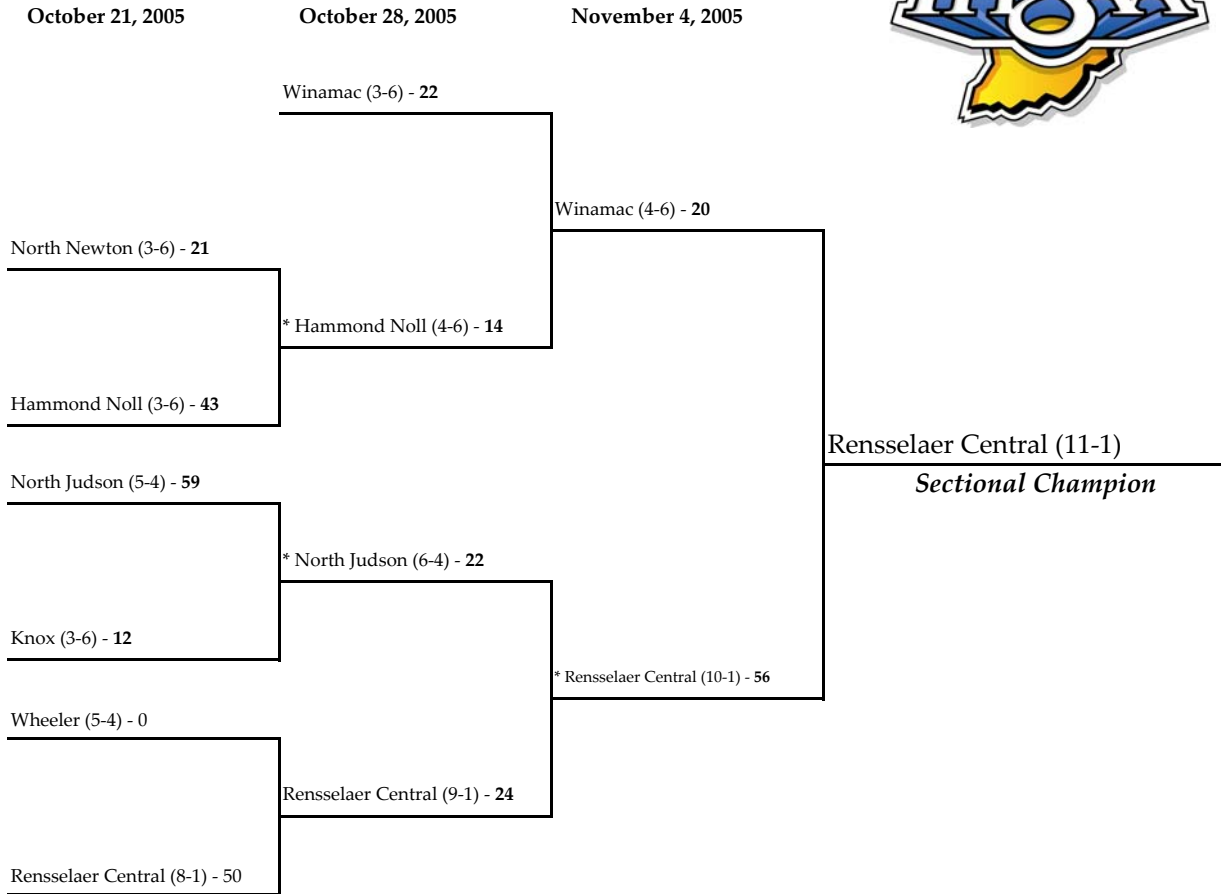

Note: For First Round games only, the SECOND team drawn in each pairing will be the home team. The team that draws a first round bye will always be the visiting team.

All games begin at 7:00 p.m. local time unless otherwise indicated.