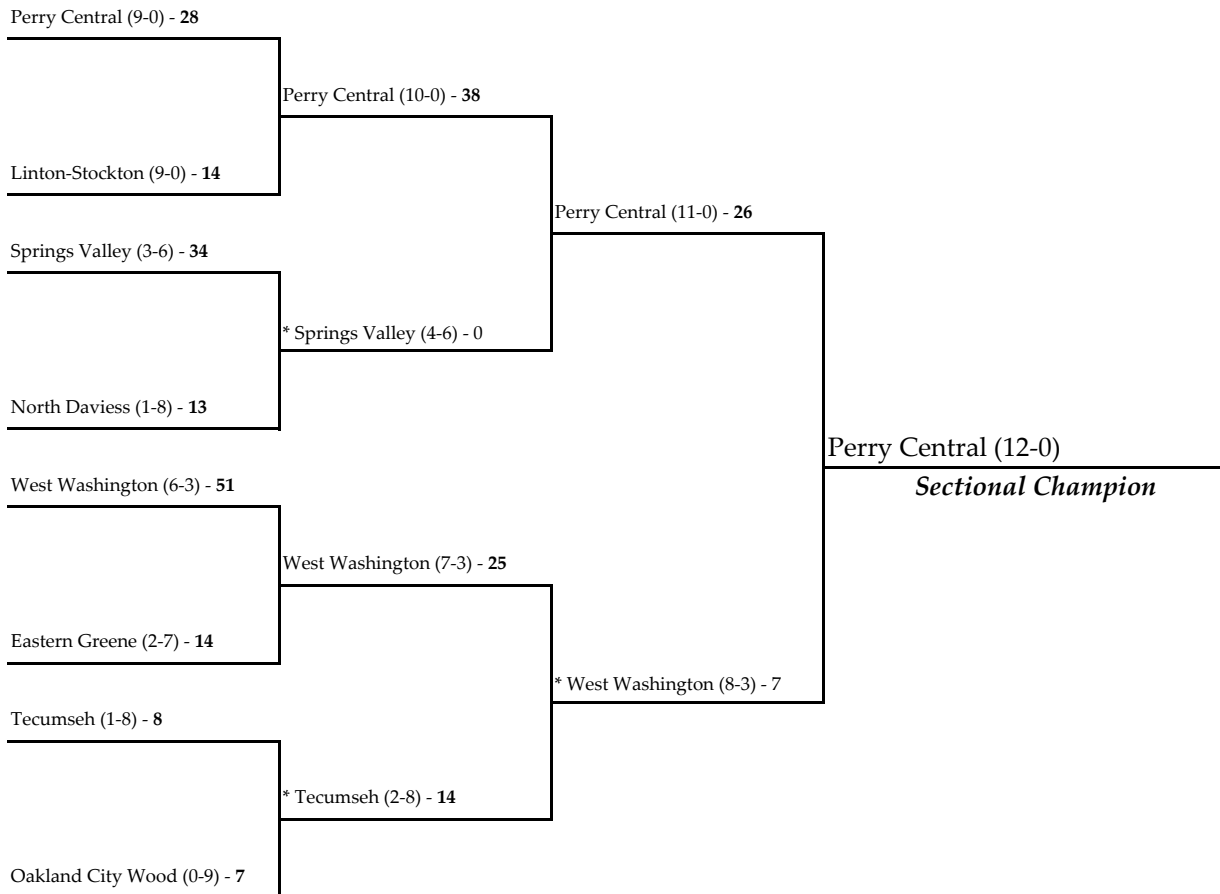

The 33rd Annual IHSAA Football State Tournament Series

Class 1A - Sectional #40

October 21, 2005

October 28, 2005

November 4, 2005

Note: For First Round games only, the SECOND team drawn in each pairing will be the home team.

All games begin at 7:00 p.m. local time unless otherwise indicated.

* - indicates the home team for second round and sectional championship games.