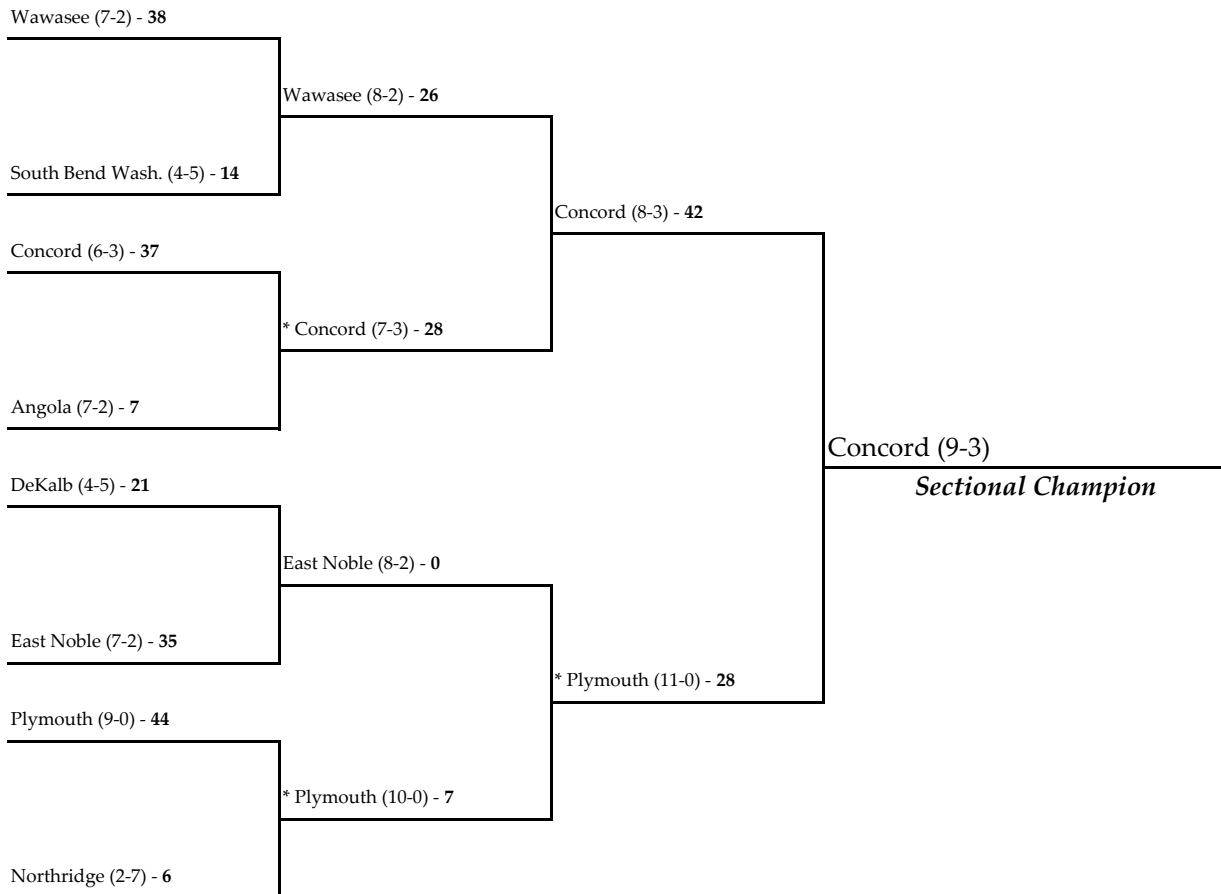

The 33rd Annual IHSAA Football State Tournament Series

Class 4A - Sectional #10

October 21, 2005

October 28, 2005

November 4, 2005

Note: For First Round games only, the SECOND team drawn in each pairing will be the home team.

All games begin at 7:00 p.m. local time unless otherwise indicated.

* - indicates the home team for second round and sectional championship games.