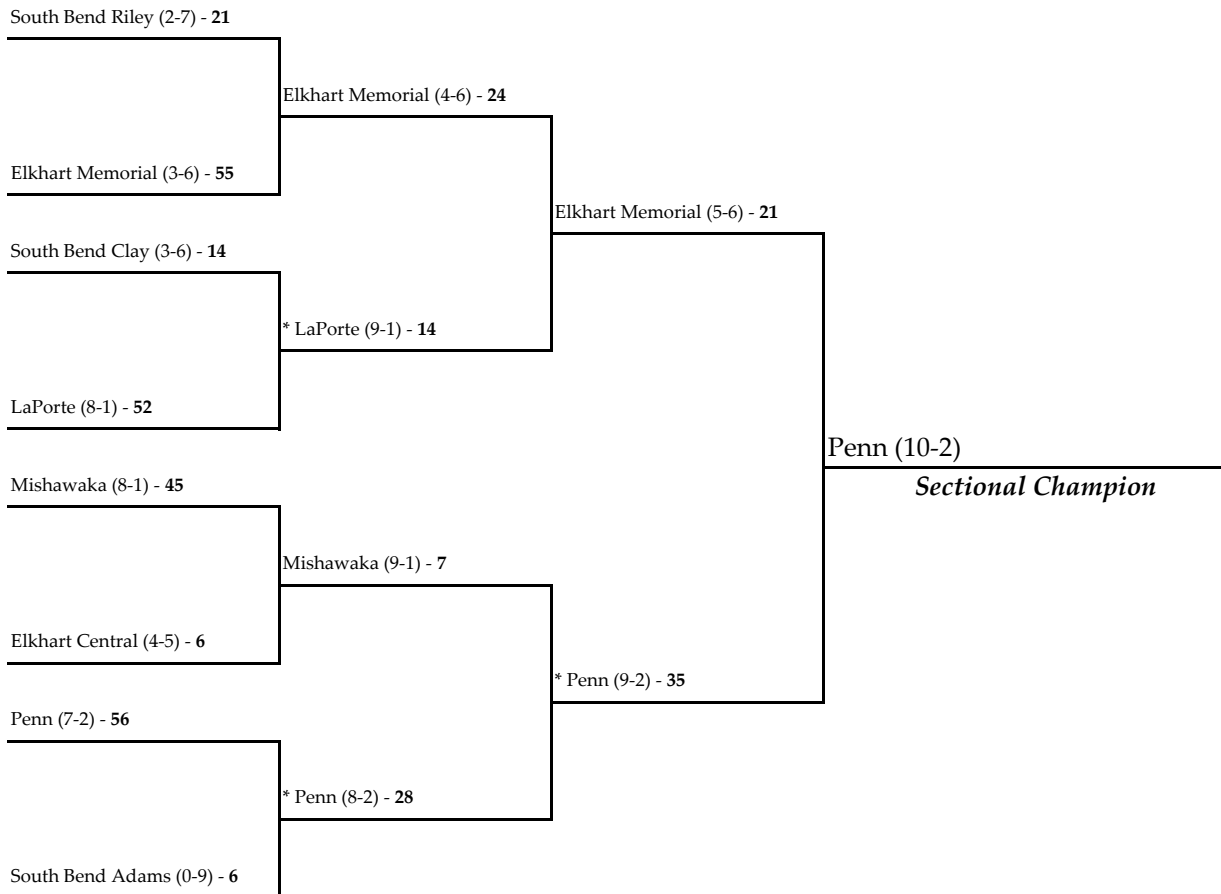

The 33rd Annual IHSAA Football State Tournament Series

Class 5A - Sectional #1

October 21, 2005

October 28, 2005

November 4, 2005

Note: For First Round games only, the SECOND team drawn in each pairing will be the home team.

All games begin at 7:00 p.m. local time unless otherwise indicated.

* - indicates the home team for second round and sectional championship games.

The 33rd Annual IHSAA Football State Tournament Series

Class 5A - Sectional #2

October 21, 2005

October 28, 2005

November 4, 2005

Note: For First Round games only, the SECOND team drawn in each pairing will be the home team.

All games begin at 7:00 p.m. local time unless otherwise indicated.