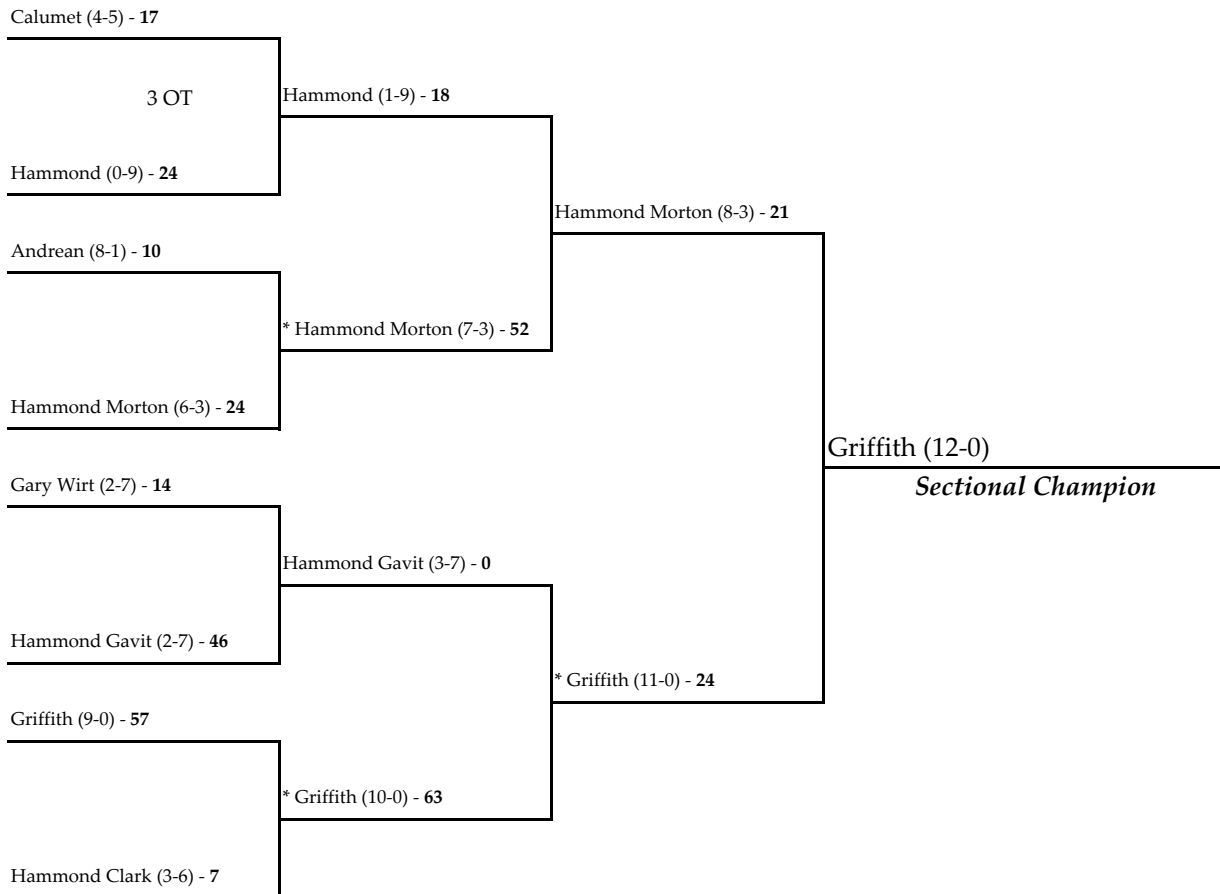

October 21, 2005

October 28, 2005

November 4, 2005

Note: For First Round games only, the SECOND team drawn in each pairing will be the home team.

All games begin at 7:00 p.m. local time unless otherwise indicated.