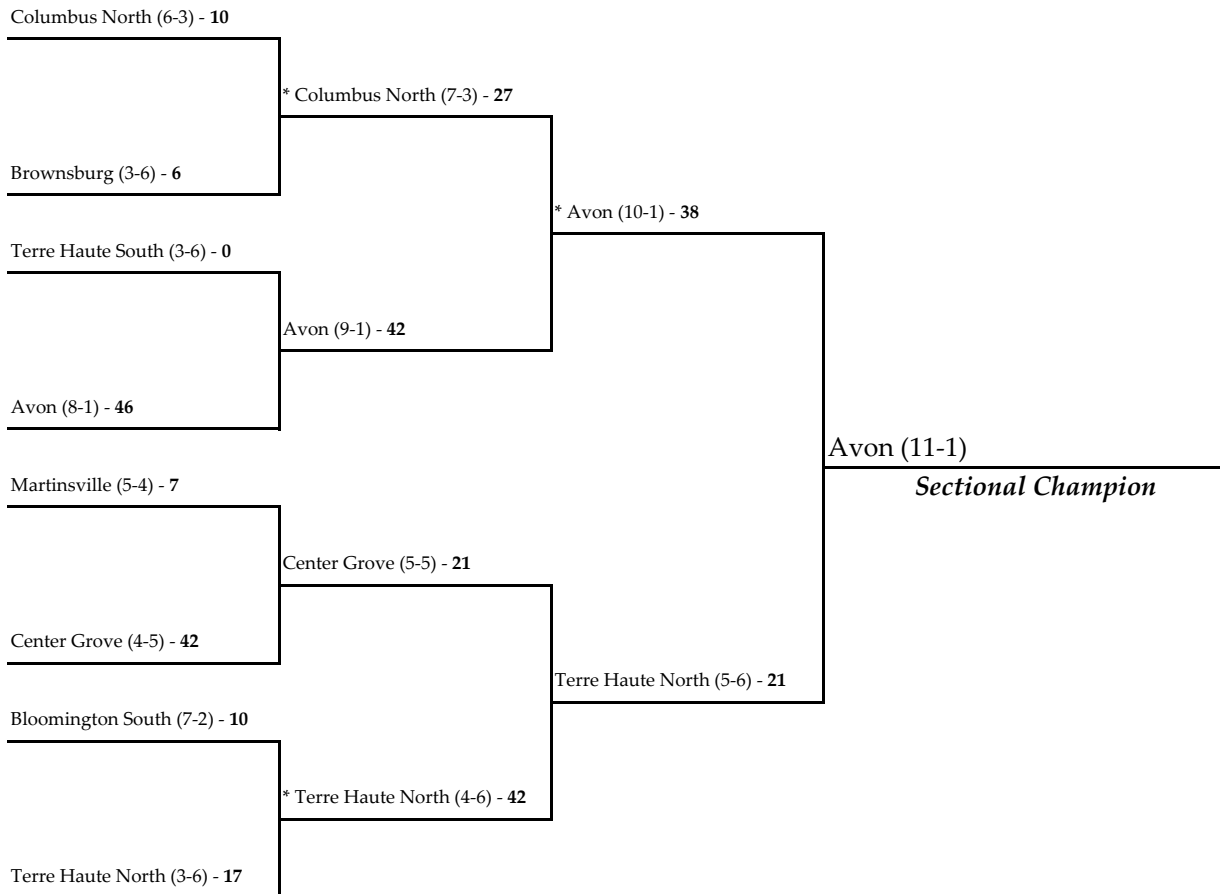

The 33rd Annual IHSAA Football State Tournament Series

Class 5A - Sectional #7

October 21, 2005

October 28, 2005

November 4, 2005

Note: For First Round games only, the SECOND team drawn in each pairing will be the home team.

All games begin at 7:00 p.m. local time unless otherwise indicated.

* - indicates the home team for second round and sectional championship games.