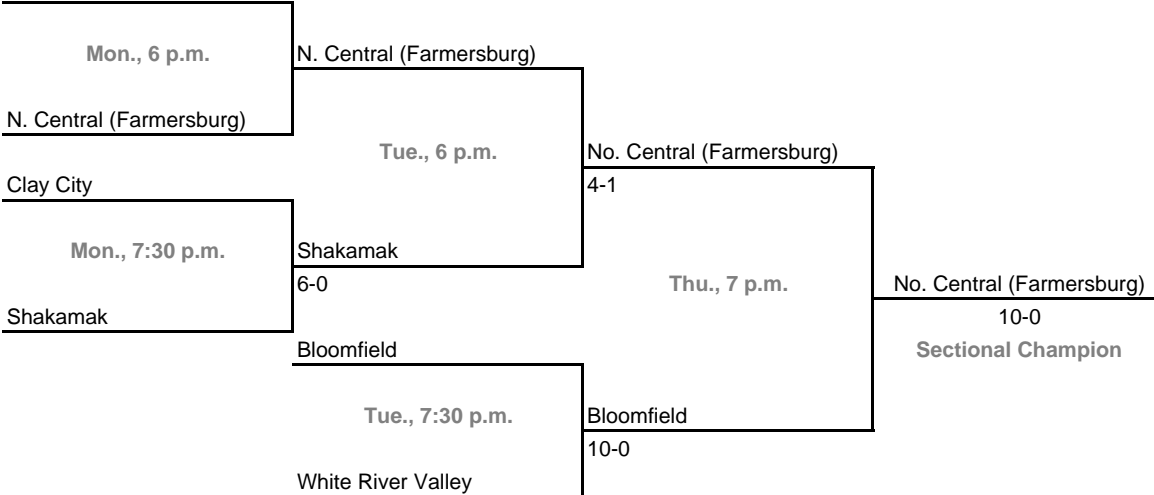

2006 Class A

**Sectionals**

**Dates:** Monday, May 22 -- Saturday, May 27

**Admission:** \$4.00 per session or \$7.00 all sessions

**Class A, Sectional 61 -- Riverton Parke (6 teams)**

Turkey Run

**Class A, Sectional 62 -- Clay City (6 teams)**

Union (Dugger)

The 22nd Annual IHSAA Softball State Tournament Series

2006 Class A

**Sectionals**

**Dates:** Monday, May 22 -- Saturday, May 27

**Admission:** \$4.00 per session or \$7.00 all sessions

**Dates:** May 22, 24