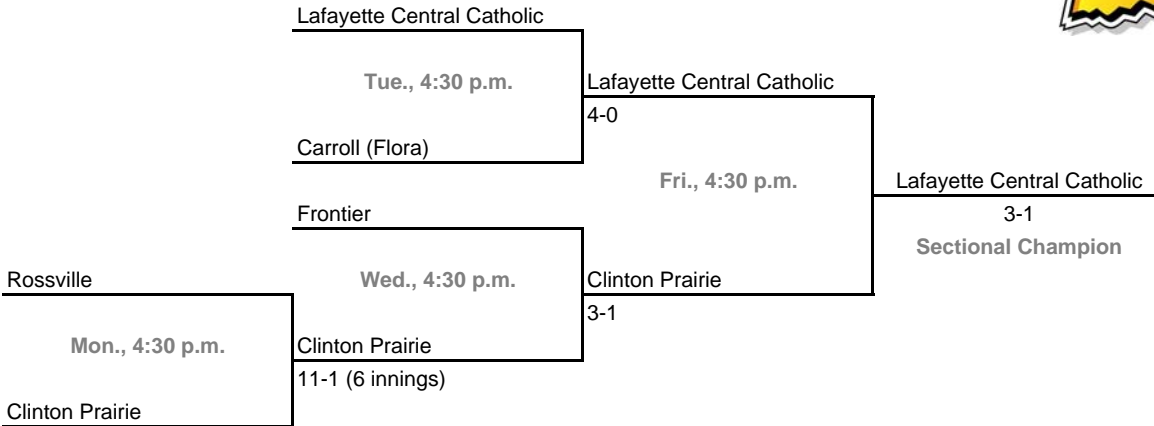

**Admission:** \$4.00 per session or \$7.00 all sessions

**Class A, Sectional 51 -- Hamilton (5 teams)**

**Class A, Sectional 52 -- Pioneer (6 teams)**

The 22nd Annual IHSAA Softball State Tournament Series

2006 Class A

**Sectionals**

**Dates:** Monday, May 22 -- Saturday, May 27

**Admission:** \$4.00 per session or \$7.00 all sessions

**Class A, Sectional 53 -- Clinton Prairie (5 teams)**

**Class A, Sectional 54 -- Wes-Del (6 teams)**

The 22nd Annual IHSAA Softball State Tournament Series

2006 Class A

**Sectionals**

**Dates:** Monday, May 22 -- Saturday, May 27

**Admission:** \$4.00 per session or \$7.00 all sessions

**Class A, Sectional 55 -- Monroe Central (4 teams)**