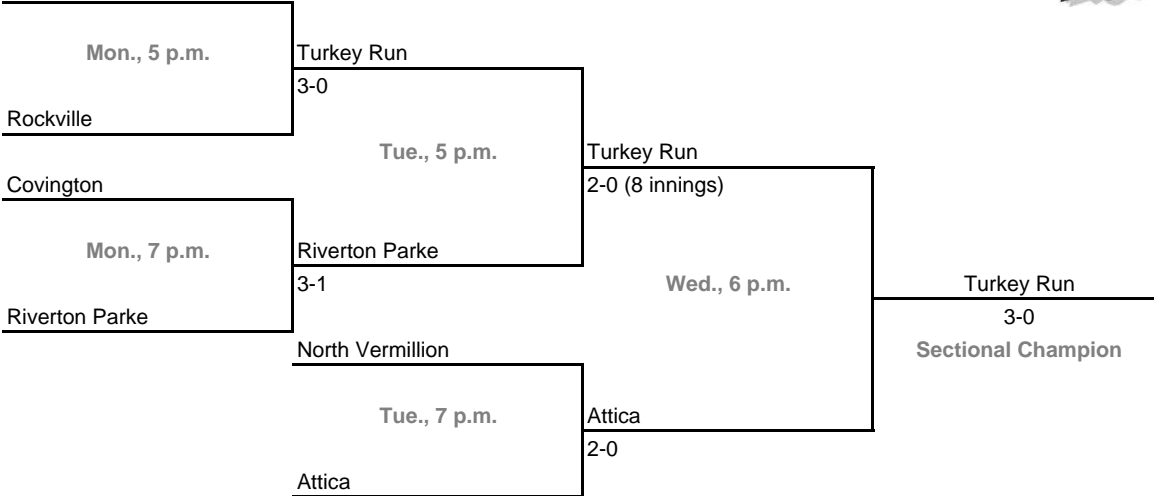

2006 Class A

**Sectionals**

**Dates:** Monday, May 22 -- Saturday, May 27

**Admission:** \$4.00 per session or \$7.00 all sessions

**Class A, Sectional 61 -- Riverton Parke (6 teams)**

Turkey Run

**Class A, Sectional 62 -- Clay City (6 teams)**