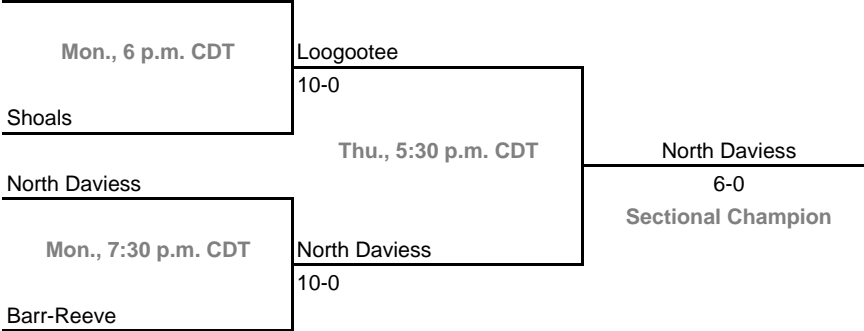

Union (Dugger)

The 22nd Annual IHSAA Softball State Tournament Series

2006 Class A

**Sectionals**

**Dates:** Monday, May 22 -- Saturday, May 27

**Admission:** \$4.00 per session or \$7.00 all sessions

**Dates:** May 22, 24

**Class A, Sectional 63 -- North Daviess (4 teams)**

Loogootee

**Class A, Sectional 64 -- Tecumseh (4 teams)**

New Harmony