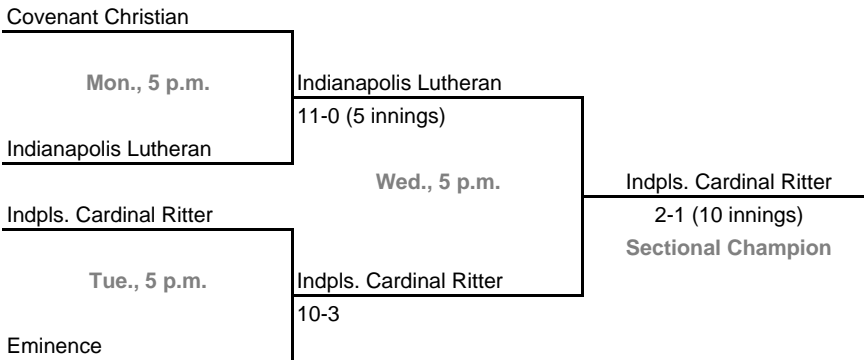

The 22nd Annual IHSAA Softball State Tournament Series

2006 Class A

**Sectionals**

**Dates:** Monday, May 22 -- Saturday, May 27

**Admission:** \$4.00 per session or \$7.00 all sessions

**Class A, Sectional 55 -- Monroe Central (4 teams)**

**Class A, Sectional 56 -- Indianapolis Lutheran (4 teams)**

The 22nd Annual IHSAA Softball State Tournament Series

2006 Class A

**Sectionals**

**Dates:** Monday, May 22 -- Saturday, May 27

**Admission:** \$4.00 per session or \$7.00 all sessions