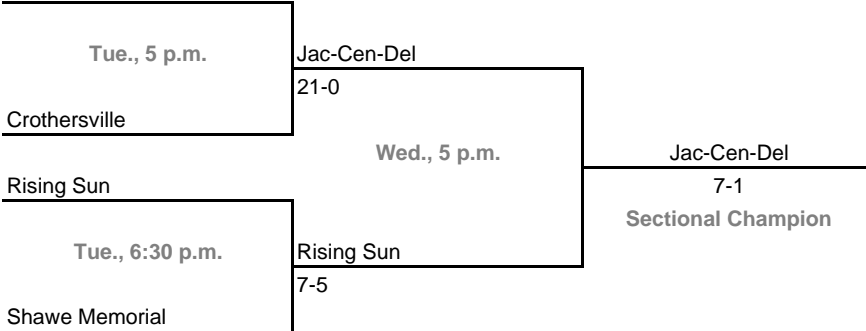

Class A, Sectional 58 -- Jac-Cen-Del (4 teams)

Jac-Cen-Del