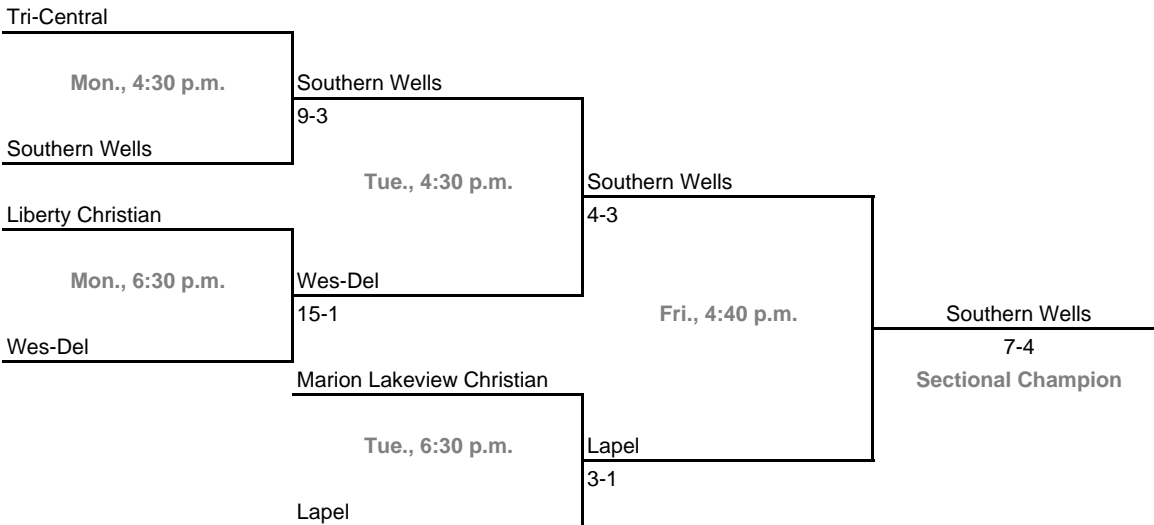

2006 Class A

**Sectionals**

**Dates:** Monday, May 22 -- Saturday, May 27

**Admission:** \$4.00 per session or \$7.00 all sessions

**Class A, Sectional 53 -- Clinton Prairie (5 teams)**

**Class A, Sectional 54 -- Wes-Del (6 teams)**