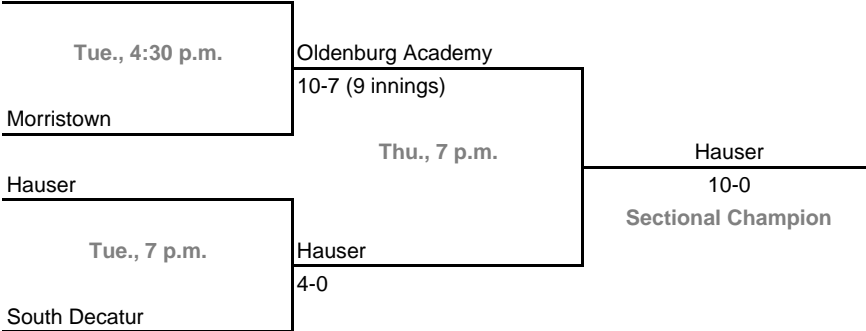

Class A, Sectional 57 -- Hauser (Hope Intermediate School) (4 teams)

Oldenburg Academy