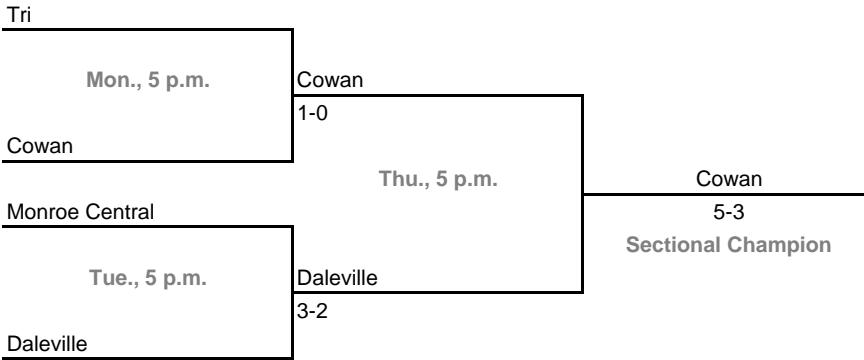

The 22nd Annual IHSAA Softball State Tournament Series

2006 Class A

**Sectionals**

**Dates:** Monday, May 22 -- Saturday, May 27

**Admission:** \$4.00 per session or \$7.00 all sessions

**Class A, Sectional 55 -- Monroe Central (4 teams)**