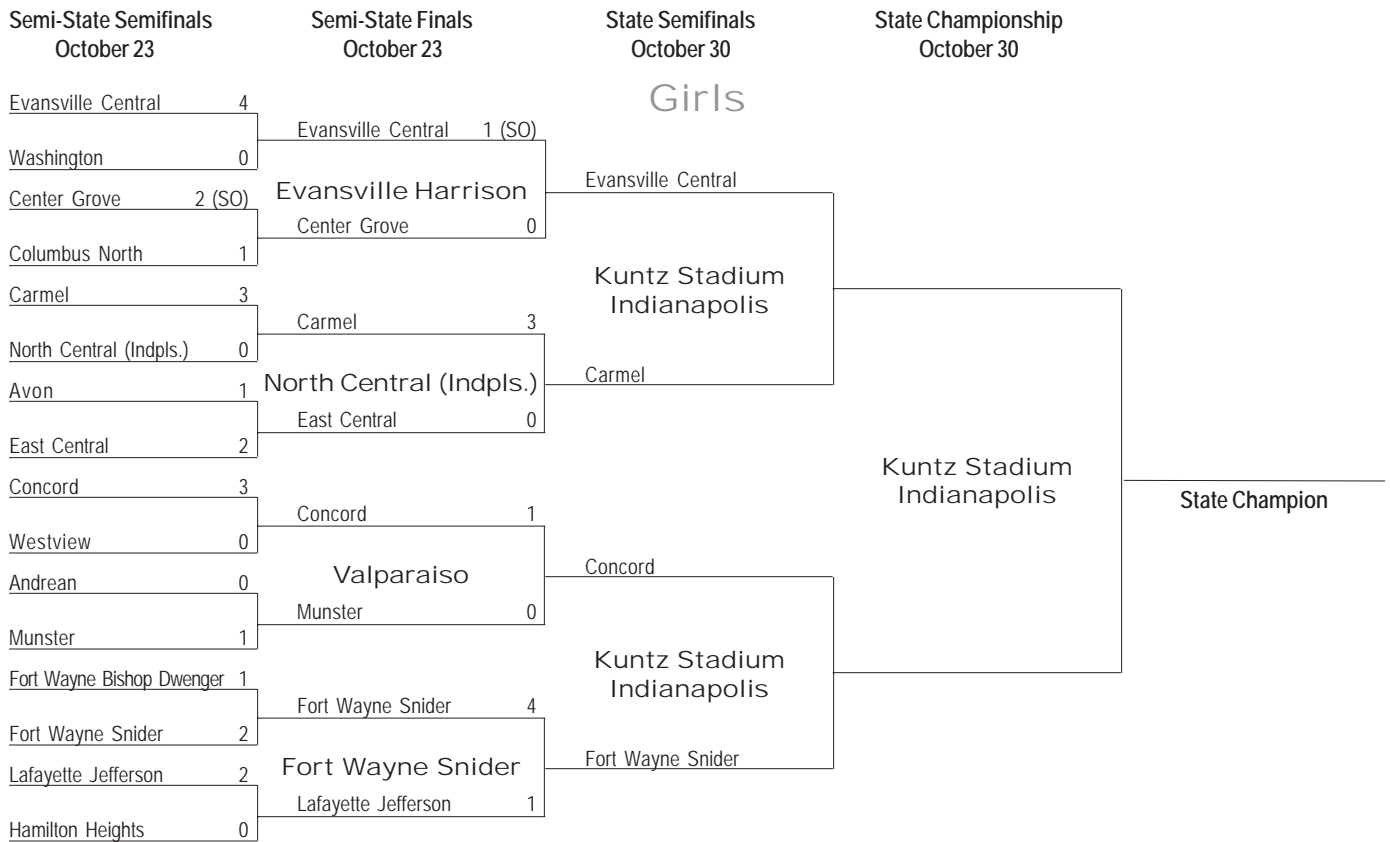

# Tournament Brackets

**Front Row:** Natalie Holland, Allison Young, Lindsey Oliver, Jamie Pinkston, Ashley Seib, Kearstyn Ritter;  
**Second Row:** Jessica Gunn, Leslie Walker, Kasey Kutzler, Adryan Dillon, Nicole Pinedo, Julie Vaughn, Taylor Bagby;  
**Third Row:** Ashley Fehribach, Lauren Crick, Coach Damon Brown, Lydia Higgins, Mgr. Lynsey Wilkie,  
 Coach Stephanie Richie, Trish Tolen.