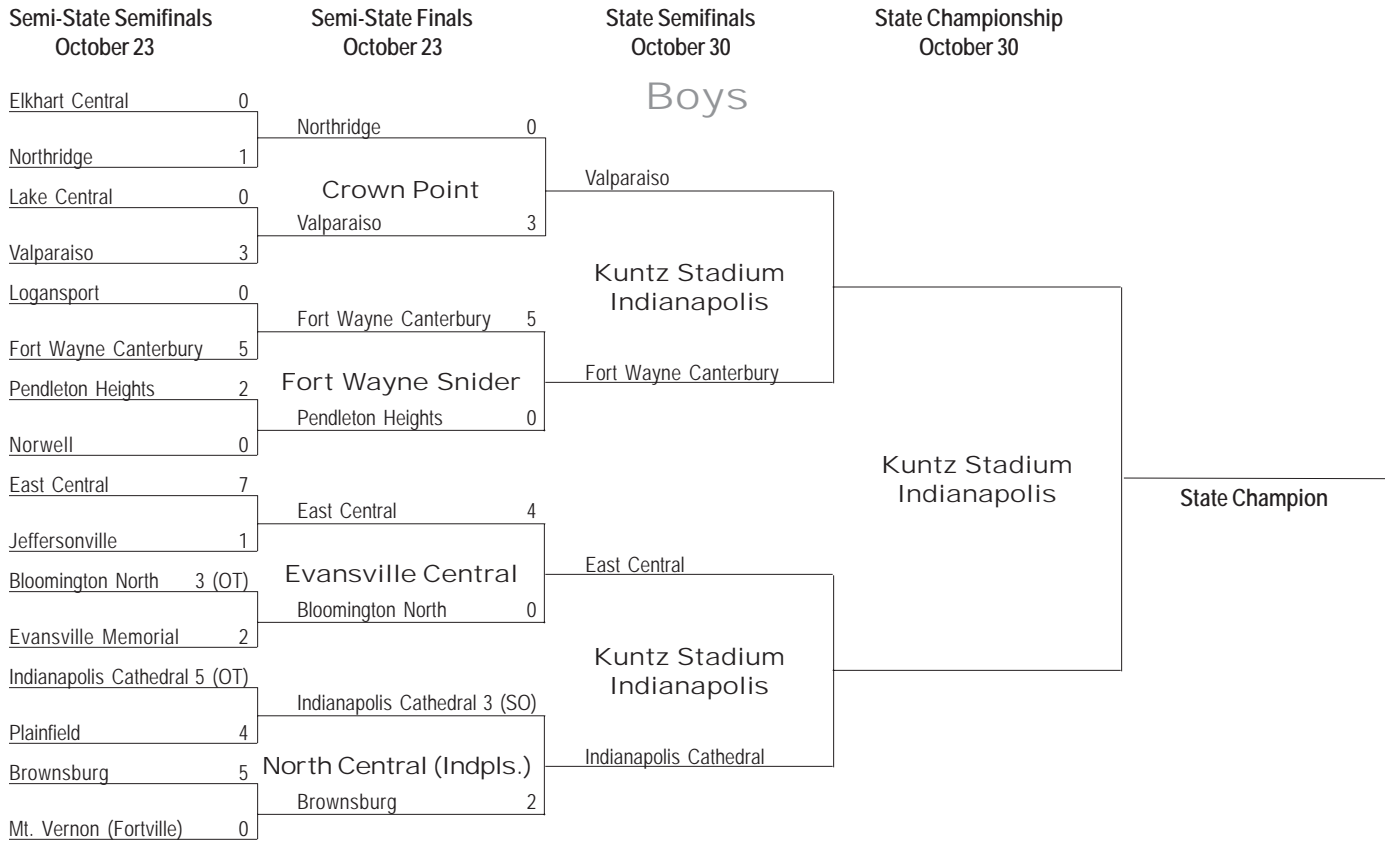

# Tournament Brackets

**Front Row:** Natalie Holland, Allison Young, Lindsey Oliver, Jamie Pinkston, Ashley Seib, Kearstyn Ritter;  
**Second Row:** Jessica Gunn, Leslie Walker, Kasey Kutzler, Adryan Dillon, Nicole Pinedo, Julie Vaughn, Taylor Bagby;  
**Third Row:** Ashley Fehribach, Lauren Crick, Coach Damon Brown, Lydia Higgins, Mgr. Lynsey Wilkie,  
 Coach Stephanie Richie, Trish Tolen.