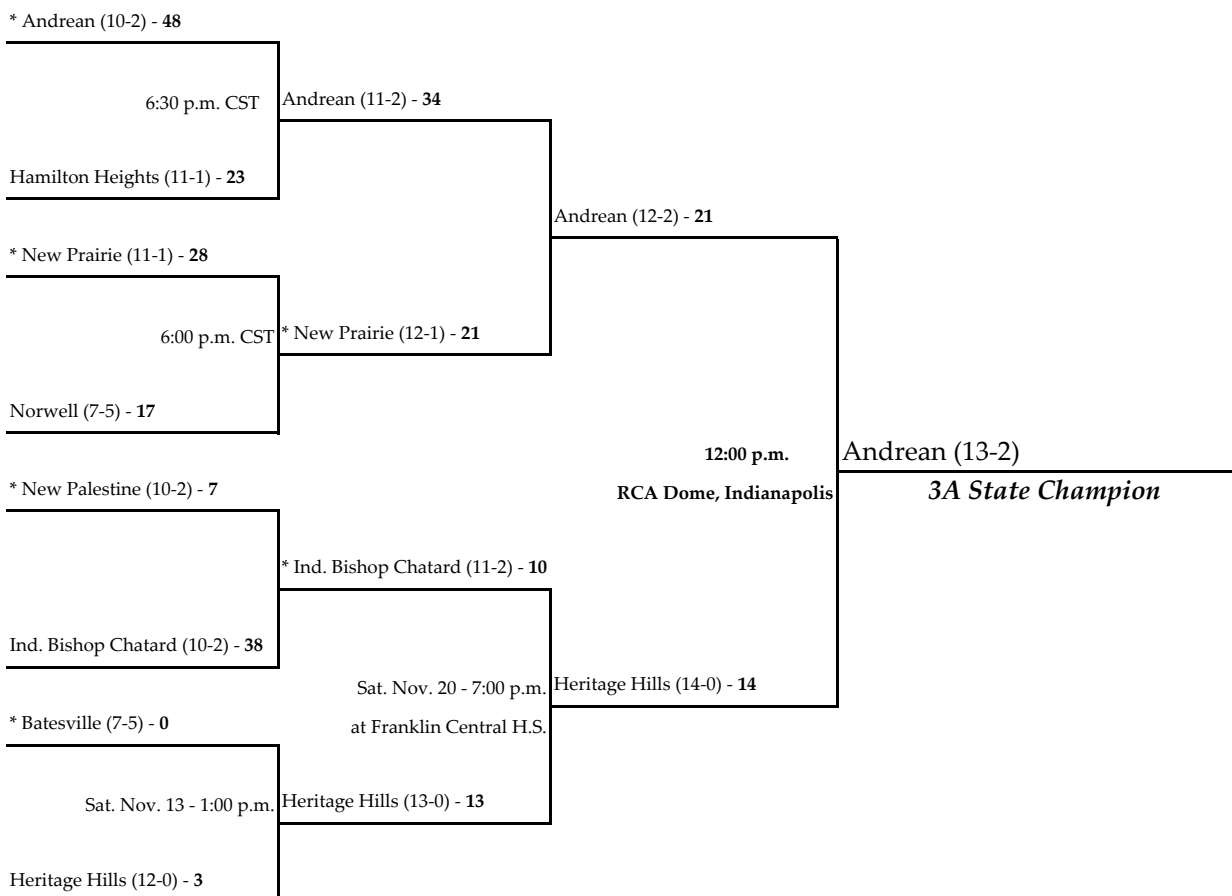

All games begin at 7:00 p.m. local time unless otherwise indicated.

* - indicates the home team.