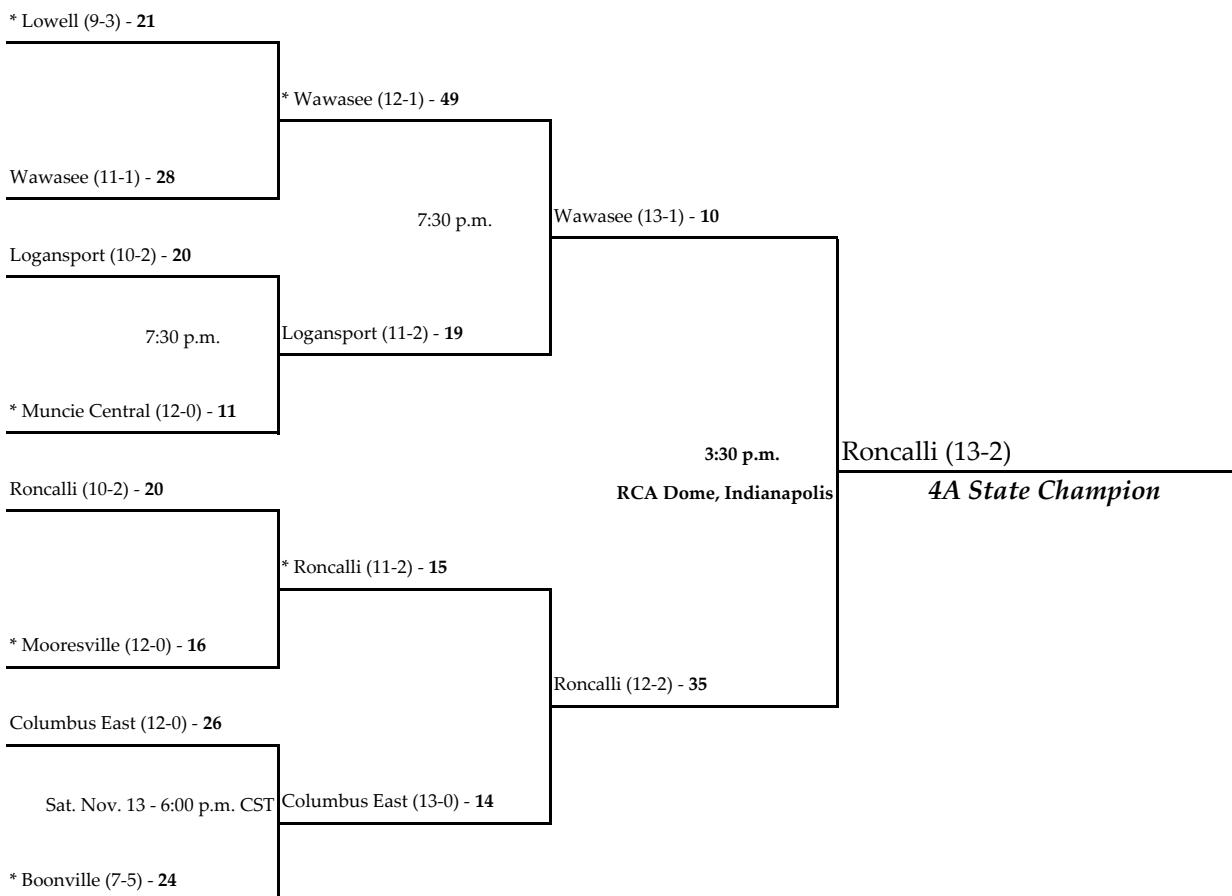

All games begin at 7:00 p.m. local time unless otherwise indicated.

* - indicates the home team.