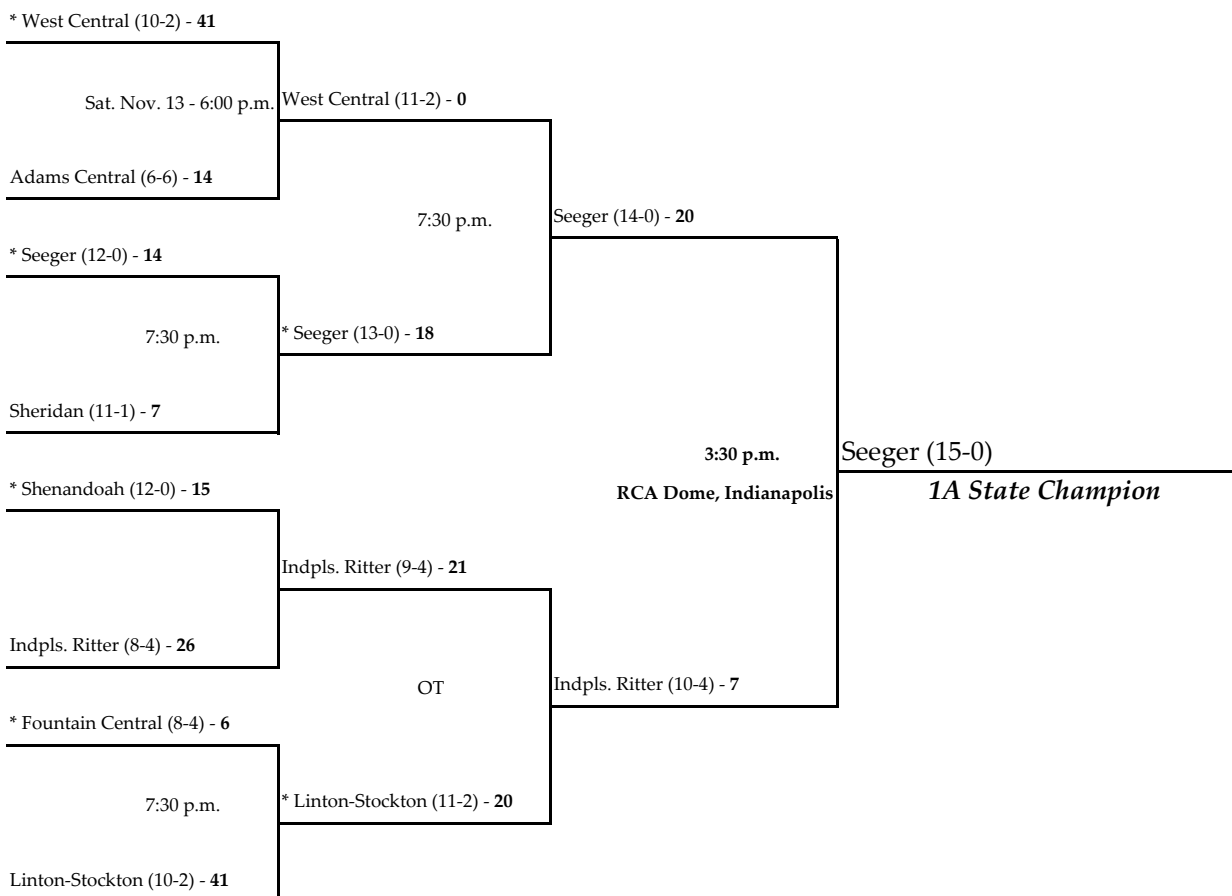

# The 32nd Annual IHSAA Football State Tournament Series

## Class 1A

<b>Regional</b>	<b>Semi State</b>	<b>State Championship</b>
November 12, 2004	November 19, 2004	November 26, 2004

All games begin at 7:00 p.m. local time unless otherwise indicated.

\* - indicates the home team.

## Class 2A

<b>Regional</b>	<b>Semi State</b>	<b>State Championship</b>
November 12, 2004	November 19, 2004	November 26, 2004

All games begin at 7:00 p.m. local time unless otherwise indicated.

\* - indicates the home team.