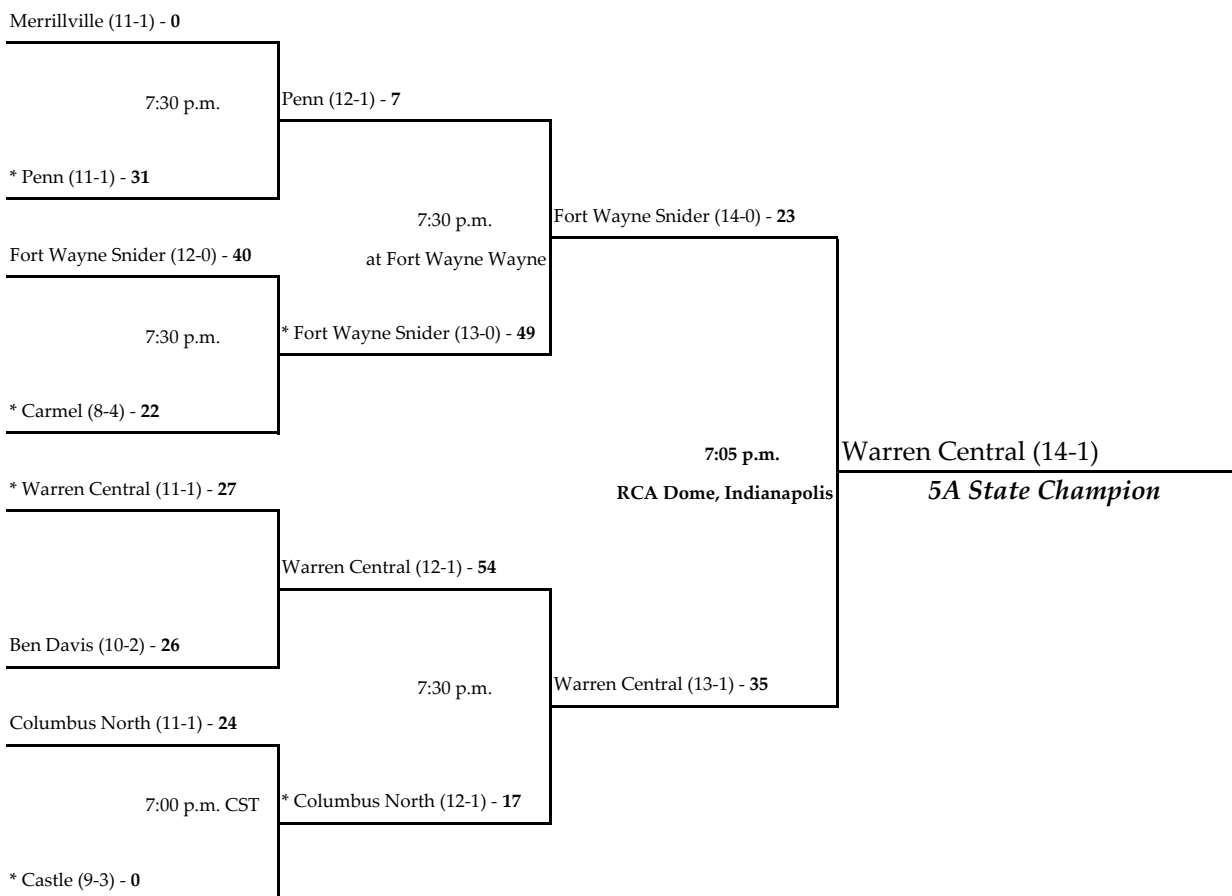

All games begin at 7:00 p.m. local time unless otherwise indicated.

* - indicates the home team.