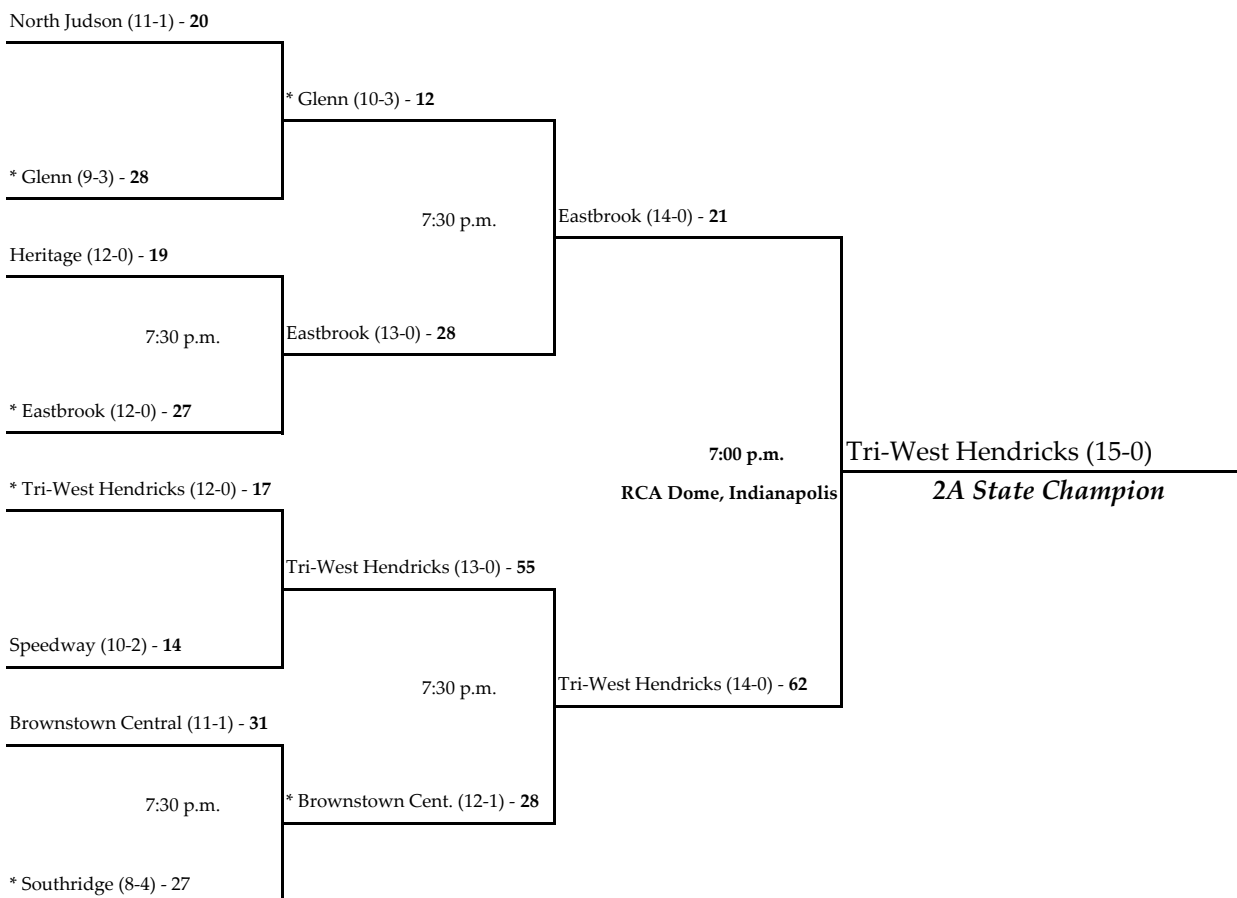

# The 32nd Annual IHSAA Football State Tournament Series

## Class 1A

<b>Regional</b>	<b>Semi State</b>	<b>State Championship</b>
November 12, 2004	November 19, 2004	November 26, 2004

All games begin at 7:00 p.m. local time unless otherwise indicated.

\* - indicates the home team.

## Class 2A

<b>Regional</b>	<b>Semi State</b>	<b>State Championship</b>
November 12, 2004	November 19, 2004	November 26, 2004

All games begin at 7:00 p.m. local time unless otherwise indicated.

\* - indicates the home team.