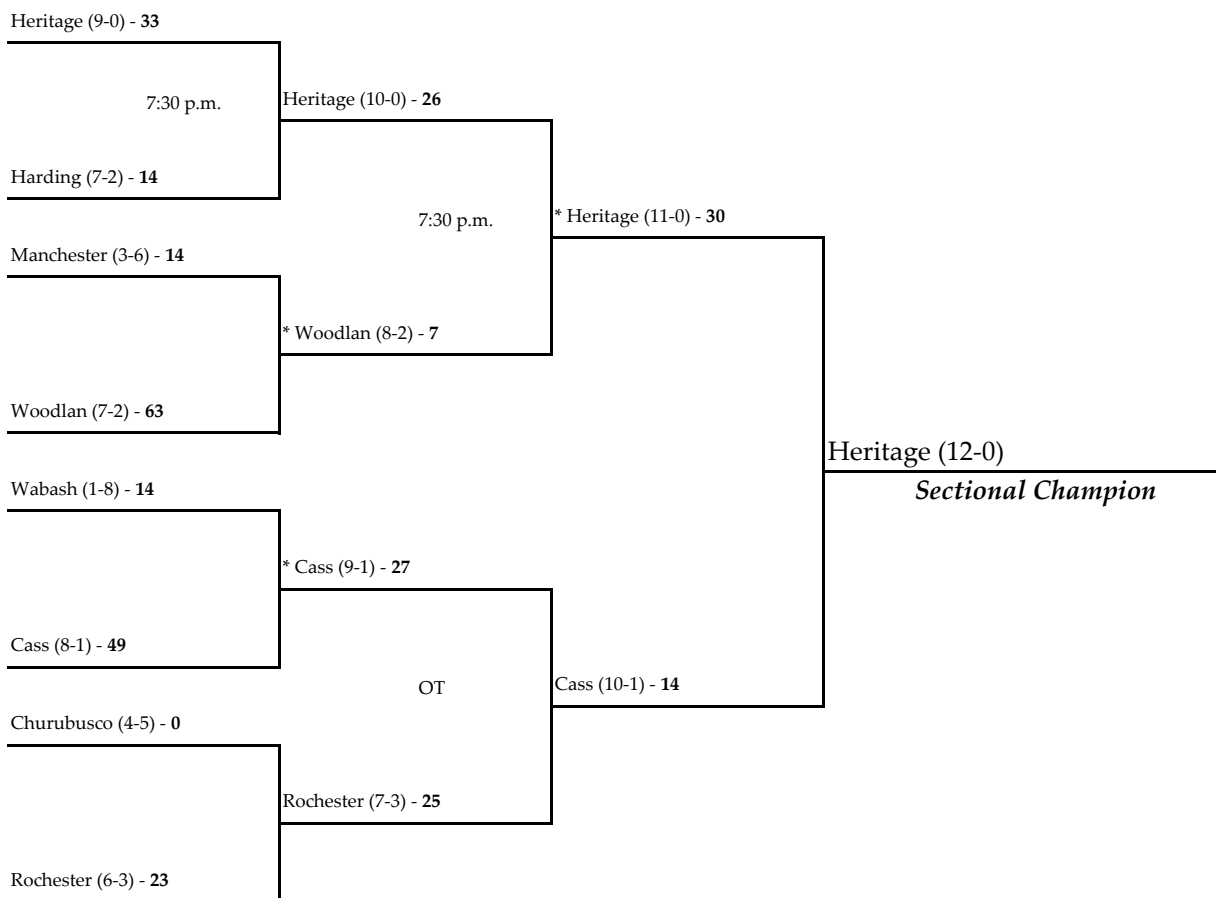

Note: For First Round games only, the first team drawn in each pairing will be the home team.

All games begin at 7:00 p.m. local time unless otherwise indicated.

* - indicates the home team for second round and sectional championship games.