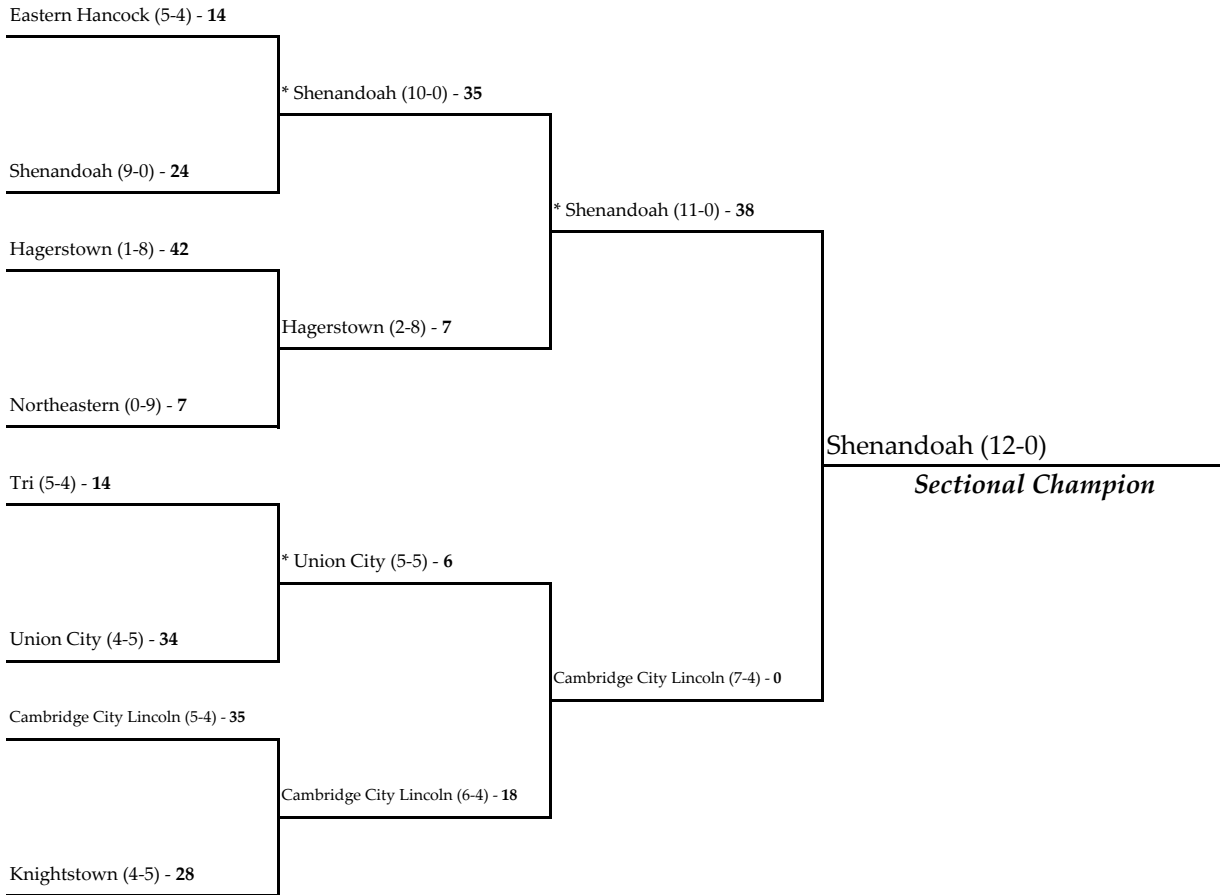

The 32nd Annual IHSAA Football State Tournament Series

Class 1A - Sectional #37

October 22, 2004

October 29, 2004

November 5, 2004

Note: For First Round games only, the first team drawn in each pairing will be the home team.

All games begin at 7:00 p.m. local time unless otherwise indicated.

* - indicates the home team for second round and sectional championship games.