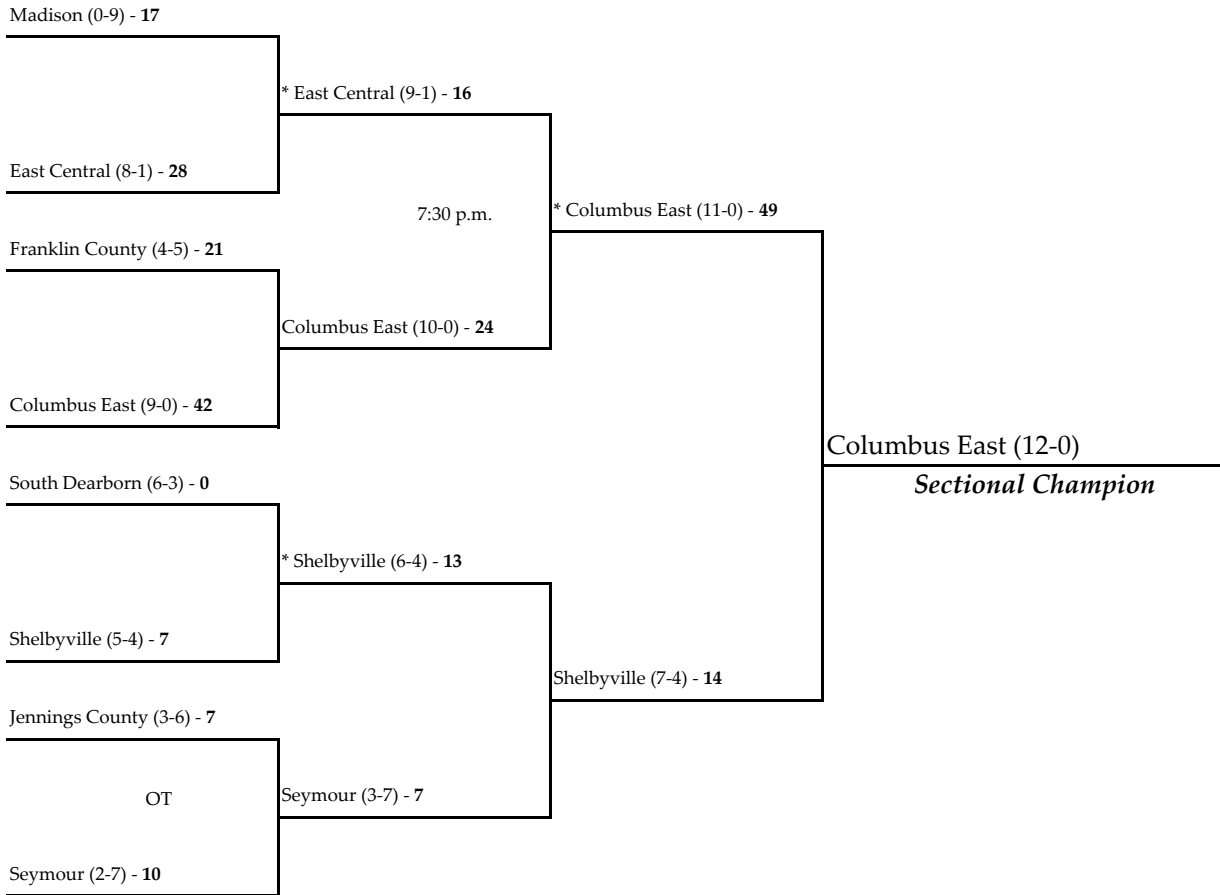

October 22, 2004

October 29, 2004

November 5, 2004

Note: For First Round games only, the first team drawn in each pairing will be the home team.

All games begin at 7:00 p.m. local time unless otherwise indicated.