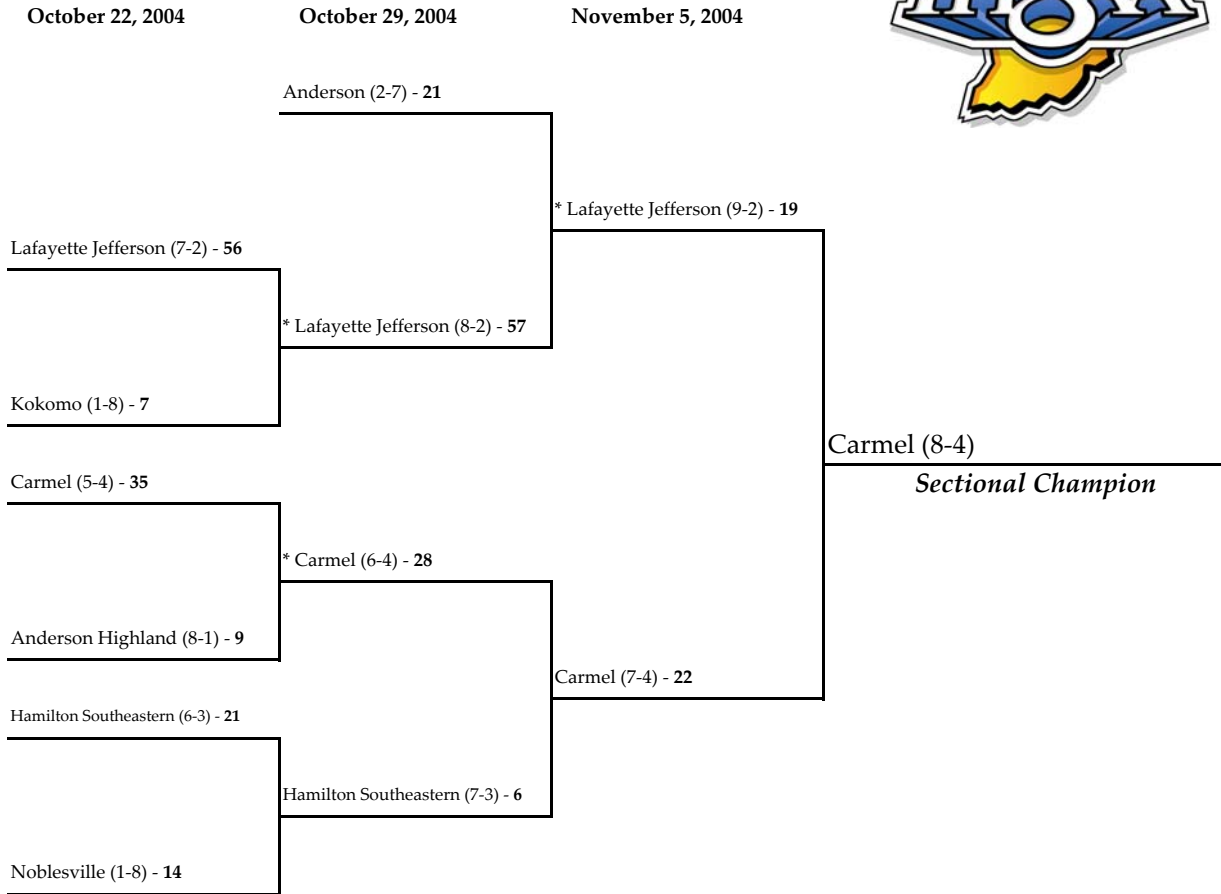

The 32nd Annual IHSAA Football State Tournament Series

Class 5A - Sectional #4

Note: For First Round games only, the first team drawn in each pairing will be the home team. The team that draws a first round bye will always be the visiting team.

All games begin at 7:00 p.m. local time unless otherwise indicated.

* - indicates the home team for second round and sectional championship games.