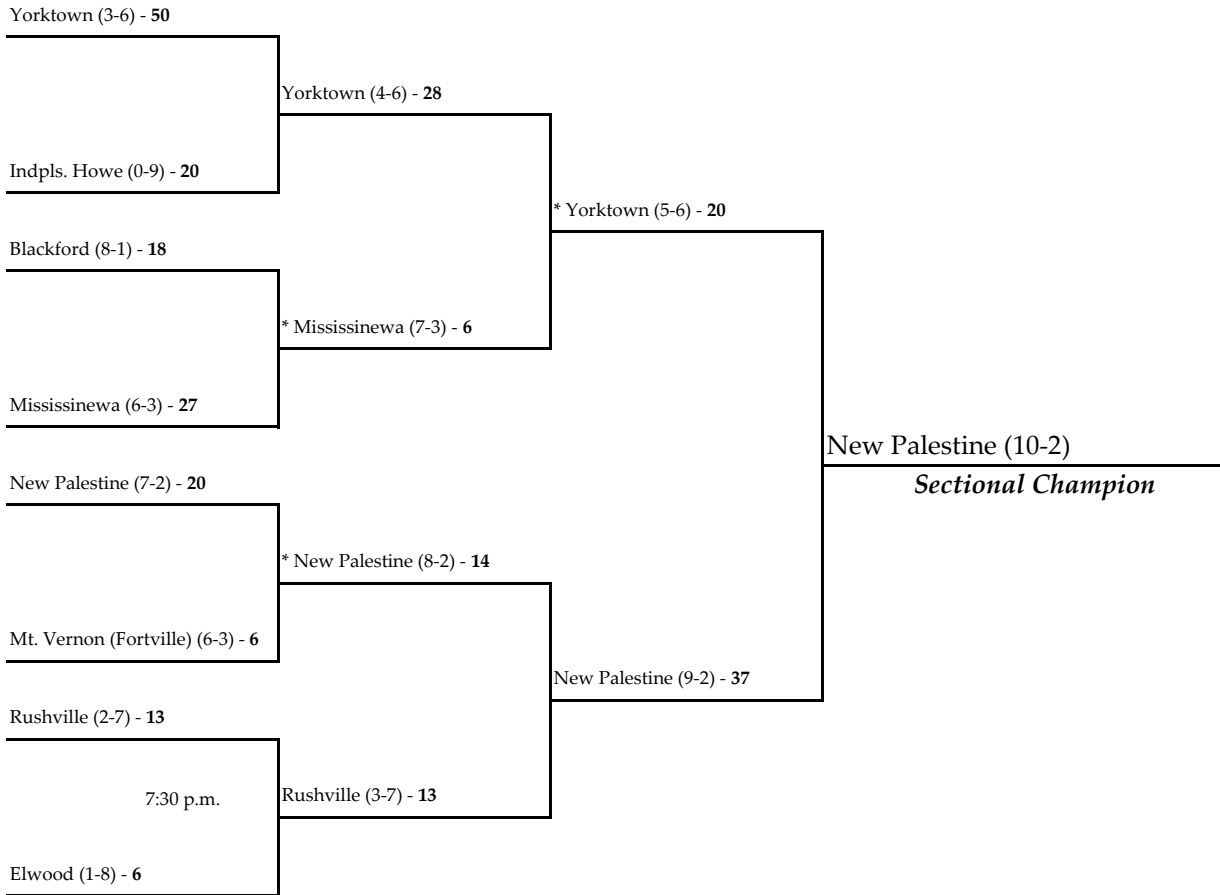

October 22, 2004

October 29, 2004

November 5, 2004