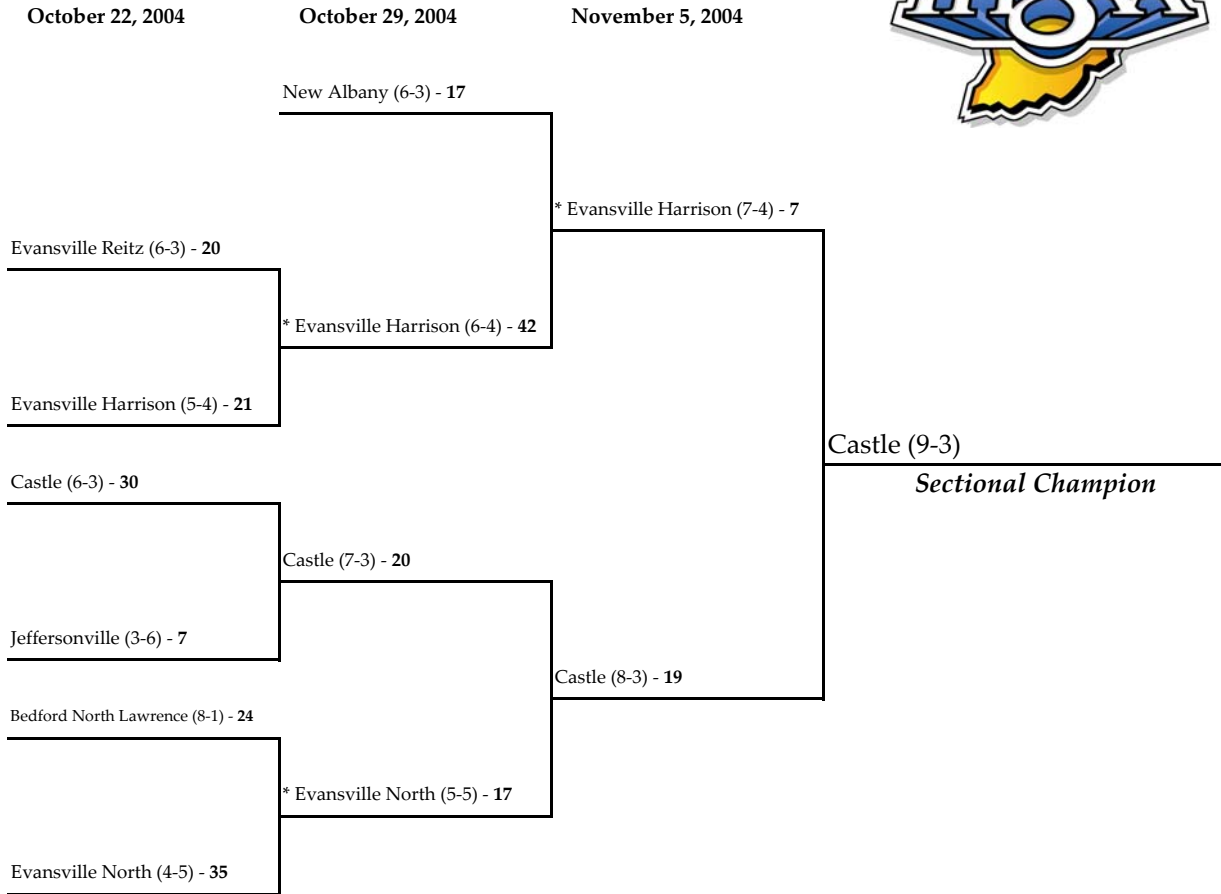

Note: For First Round games only, the first team drawn in each pairing will be the home team.

All games begin at 7:00 p.m. local time unless otherwise indicated.

* - indicates the home team for second round and sectional championship games.

The 32nd Annual IHSAA Football State Tournament Series

Class 5A - Sectional #7

October 22, 2004

October 29, 2004

November 5, 2004

Note: For First Round games only, the first team drawn in each pairing will be the home team.

Note: For First Round games only, the first team drawn in each pairing will be the home team. The team that draws a first round bye will always be the visiting team.

All games begin at 7:00 p.m. local time unless otherwise indicated.