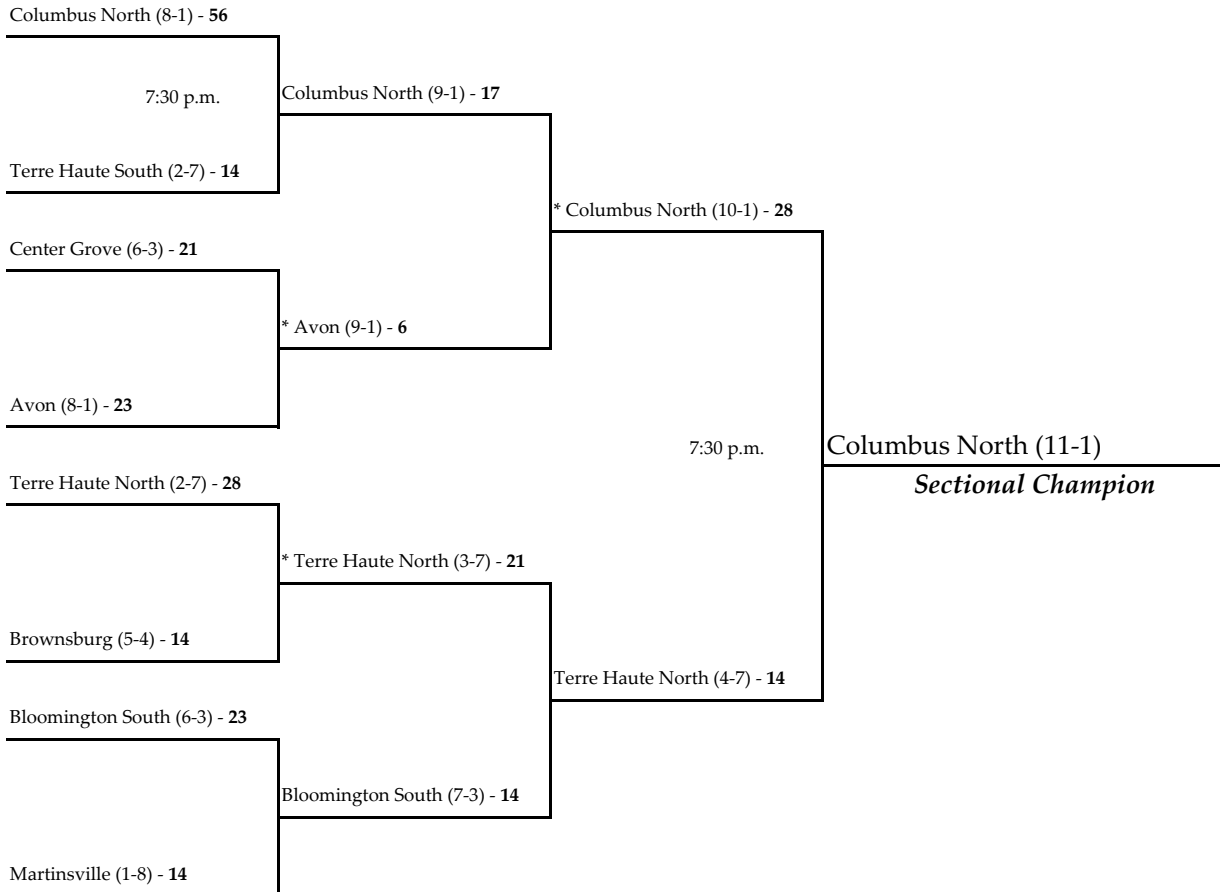

The 32nd Annual IHSAA Football State Tournament Series

Class 5A - Sectional #7

October 22, 2004

October 29, 2004

November 5, 2004

Note: For First Round games only, the first team drawn in each pairing will be the home team.

All games begin at 7:00 p.m. local time unless otherwise indicated.

* - indicates the home team for second round and sectional championship games.