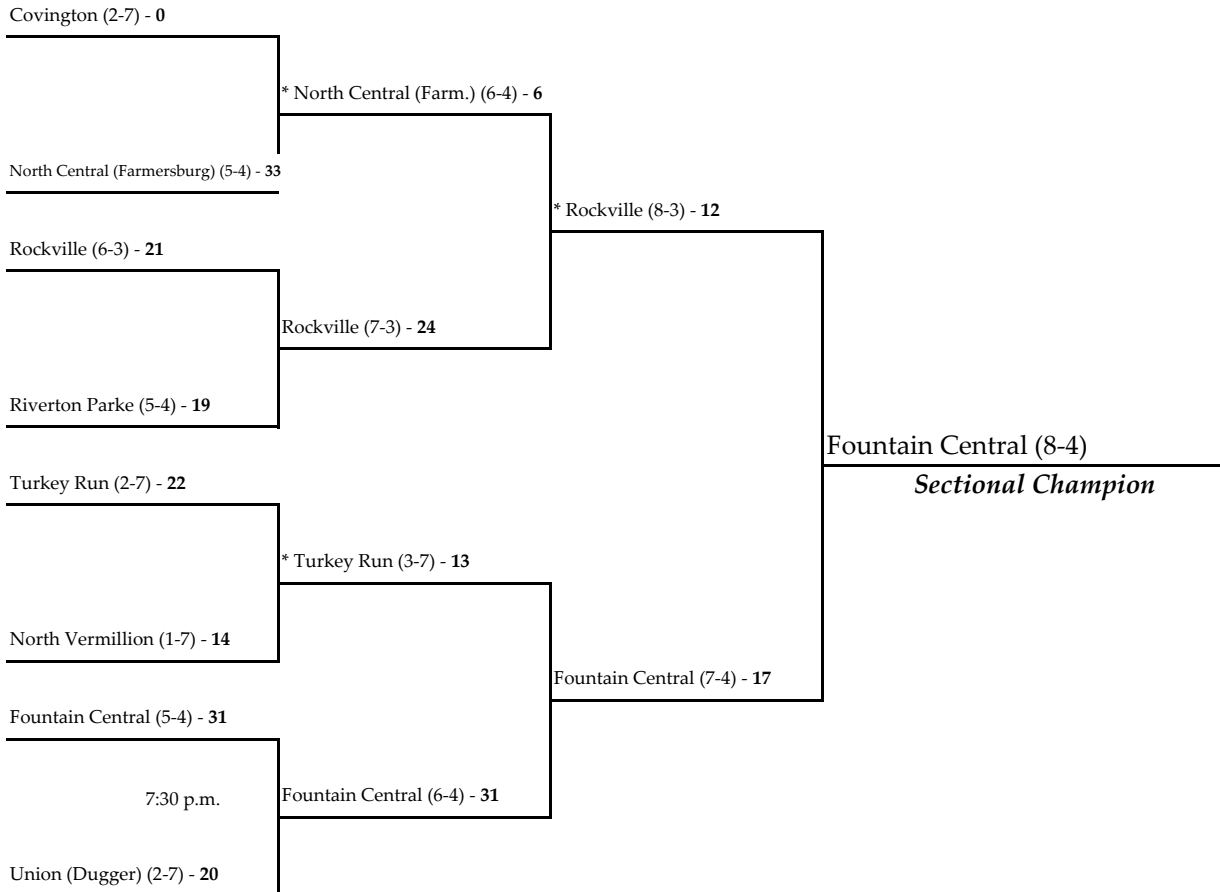

Note: For First Round games only, the first team drawn in each pairing will be the home team.

All games begin at 7:00 p.m. local time unless otherwise indicated.

* - indicates the home team for second round and sectional championship games.