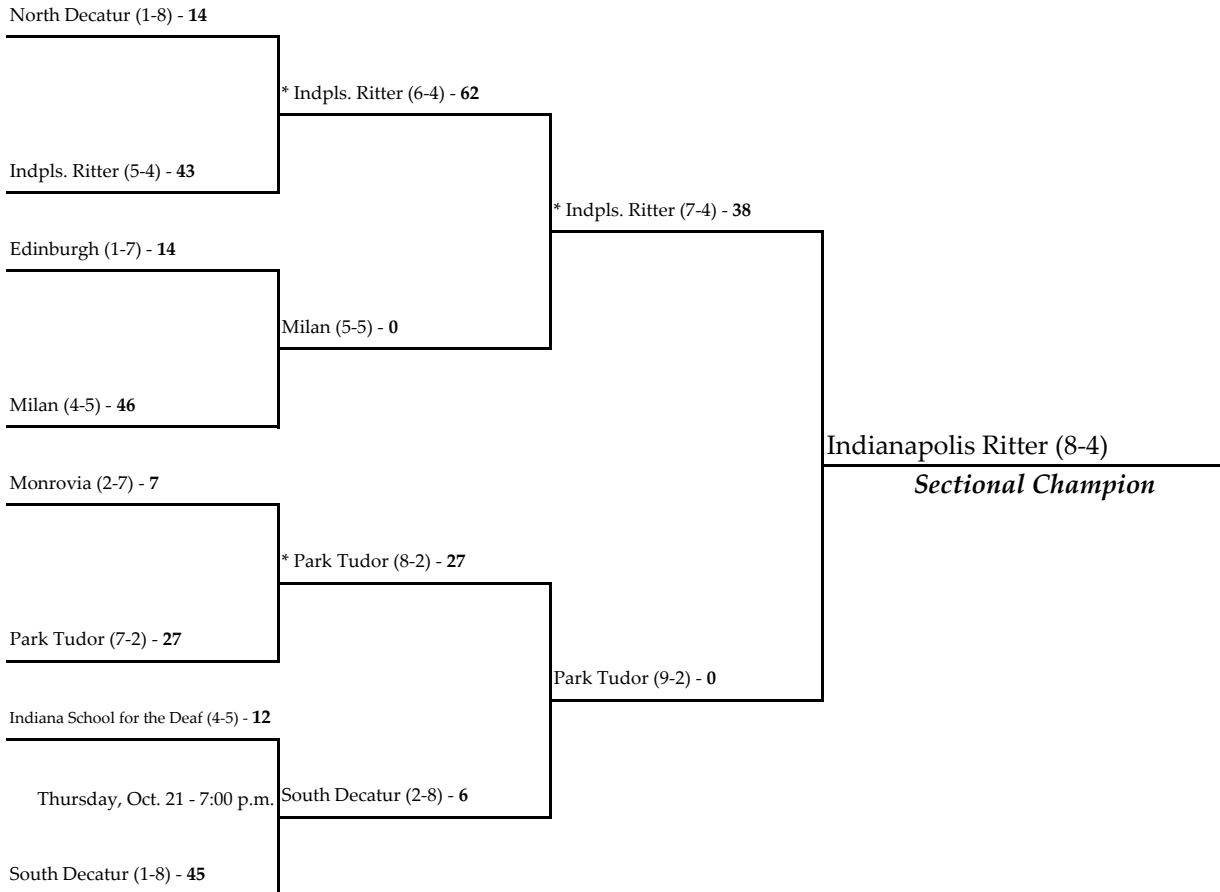

October 22, 2004

October 29, 2004

November 5, 2004

Note: For First Round games only, the first team drawn in each pairing will be the home team.

All games begin at 7:00 p.m. local time unless otherwise indicated.