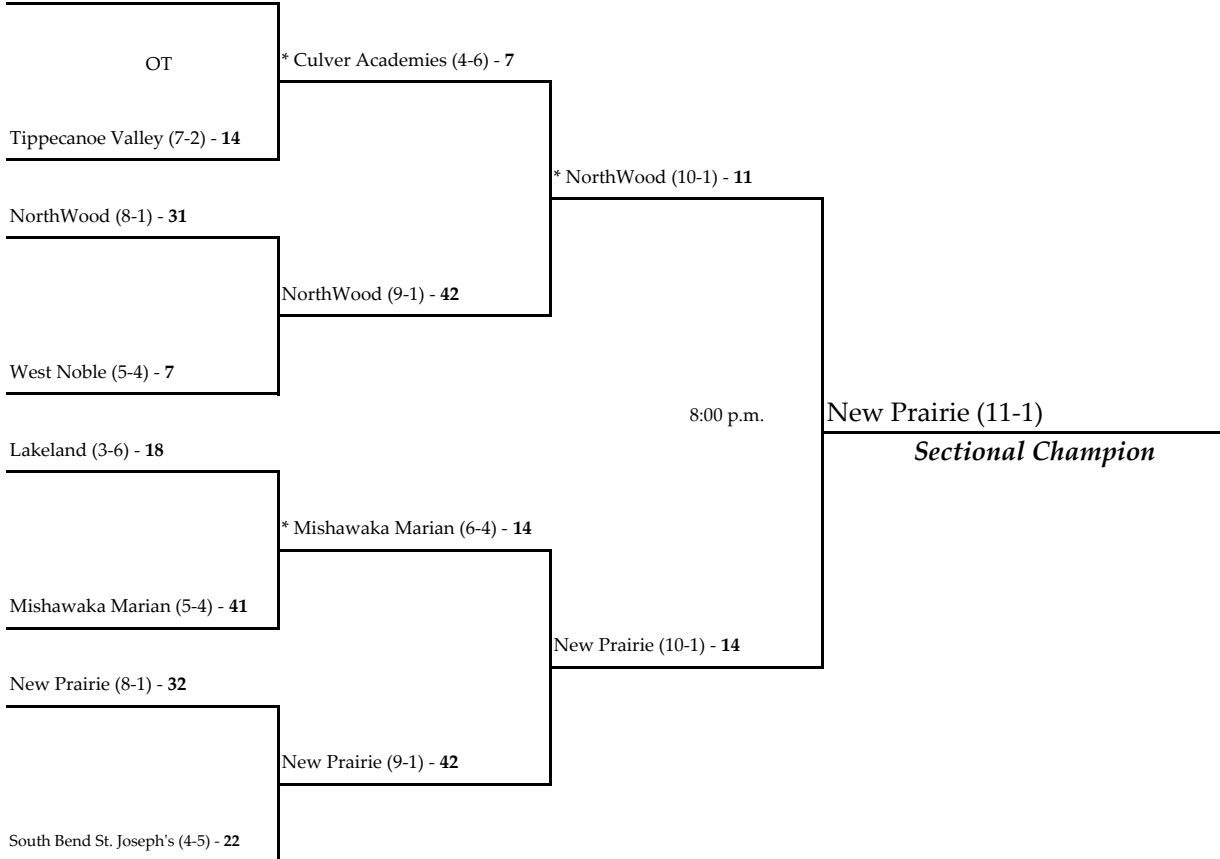

Culver Academies (3-6) - 17