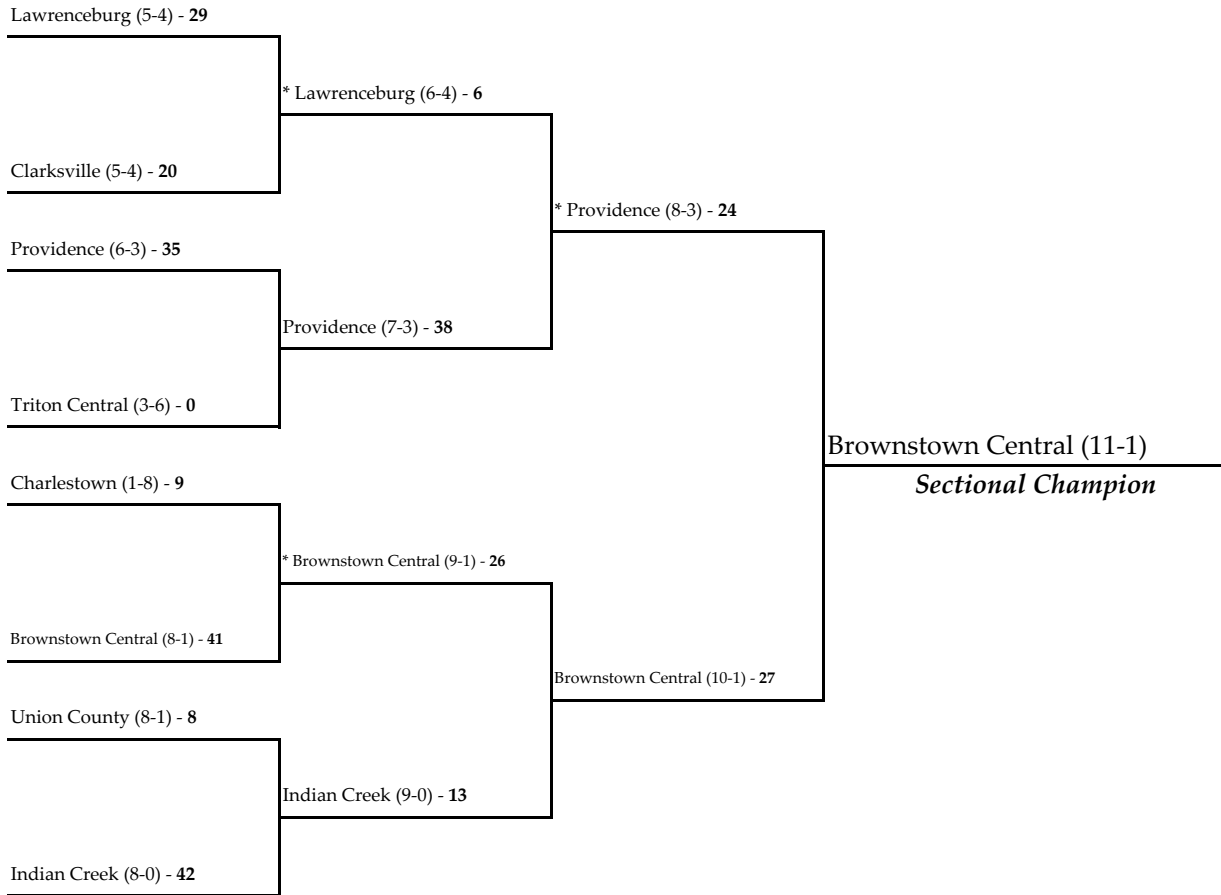

October 22, 2004

October 29, 2004

November 5, 2004