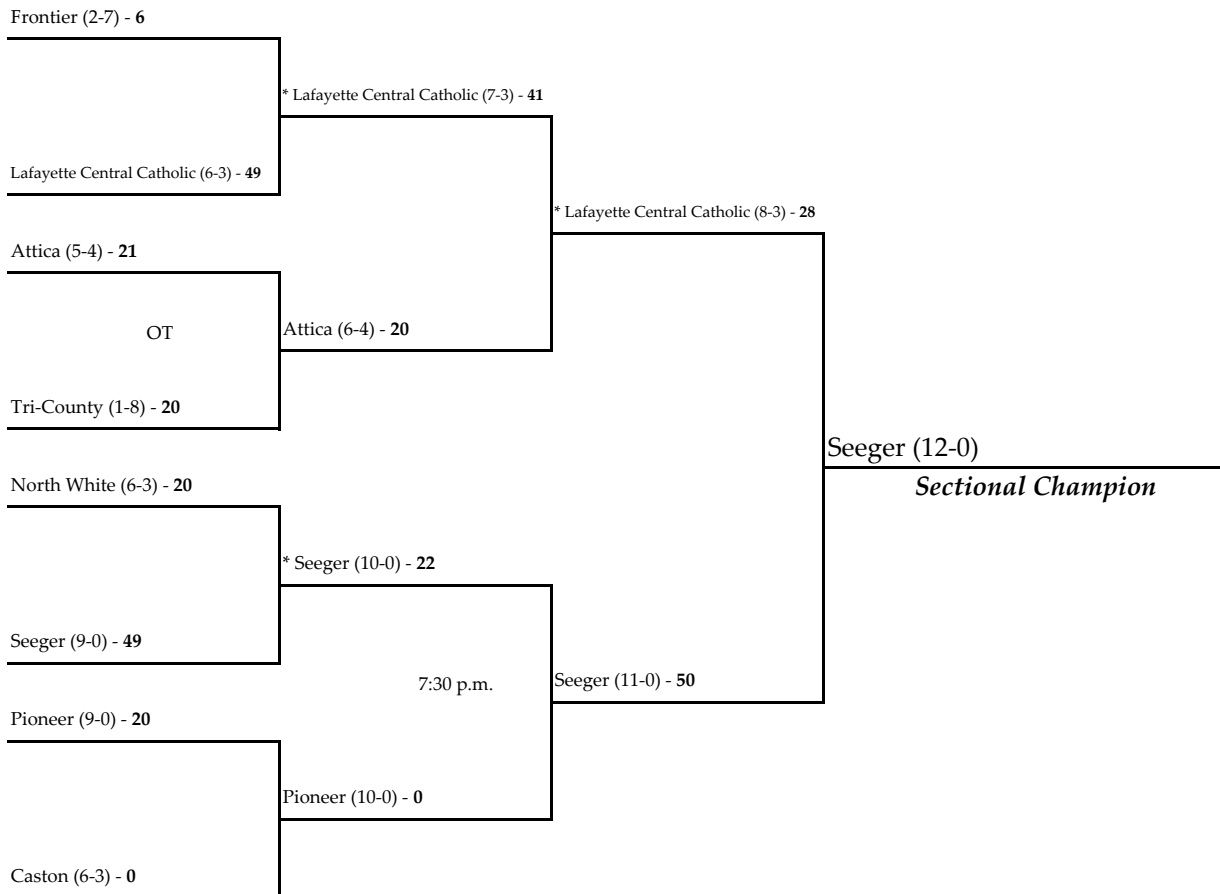

The 32nd Annual IHSAA Football State Tournament Series

Class 1A - Sectional #35

October 22, 2004

October 29, 2004

November 5, 2004

Note: For First Round games only, the first team drawn in each pairing will be the home team.

All games begin at 7:00 p.m. local time unless otherwise indicated.

* - indicates the home team for second round and sectional championship games.