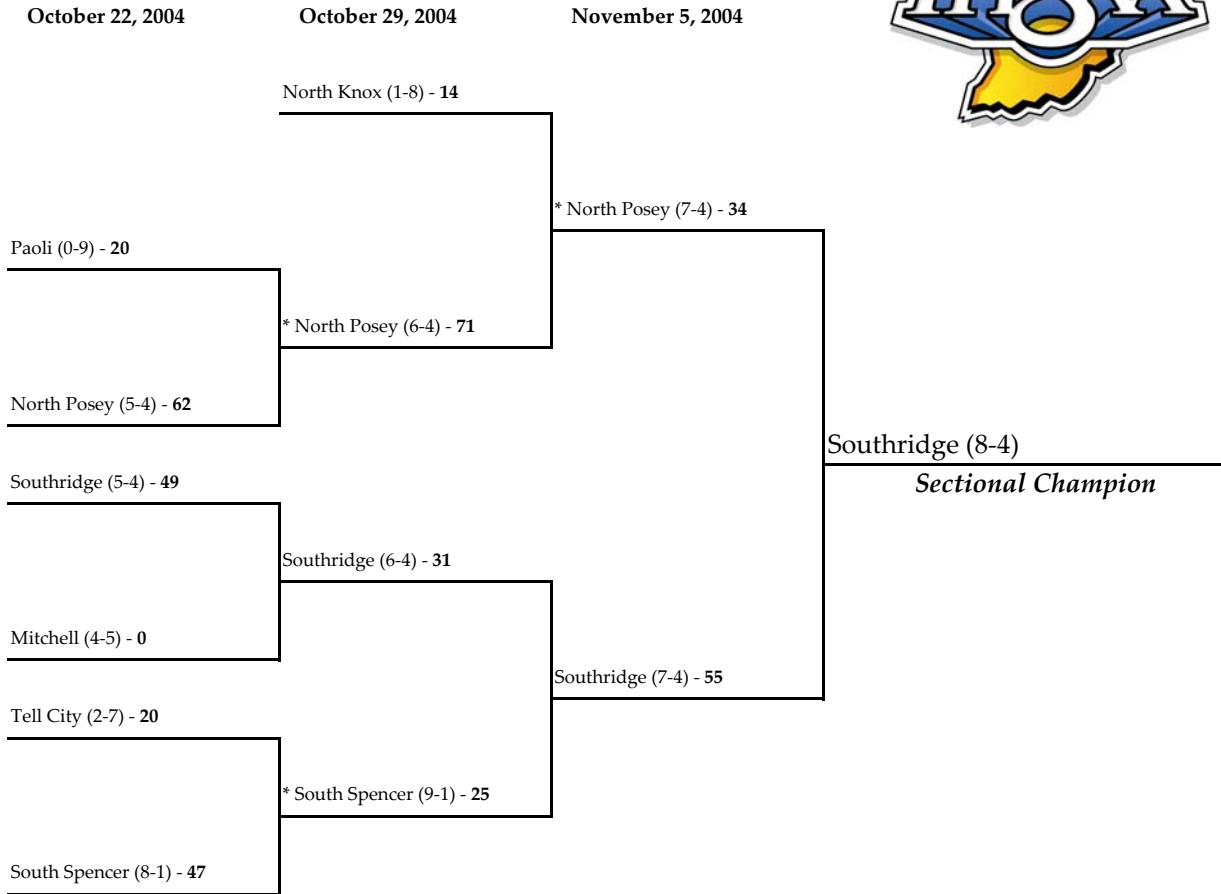

The 32nd Annual IHSAA Football State Tournament Series

Class 2A - Sectional #32

Note: For First Round games only, the first team drawn in each pairing will be the home team. The team that draws a first round bye will always be the visiting team.

All games begin at 7:00 p.m. local time unless otherwise indicated.

* - indicates the home team for second round and sectional championship games.