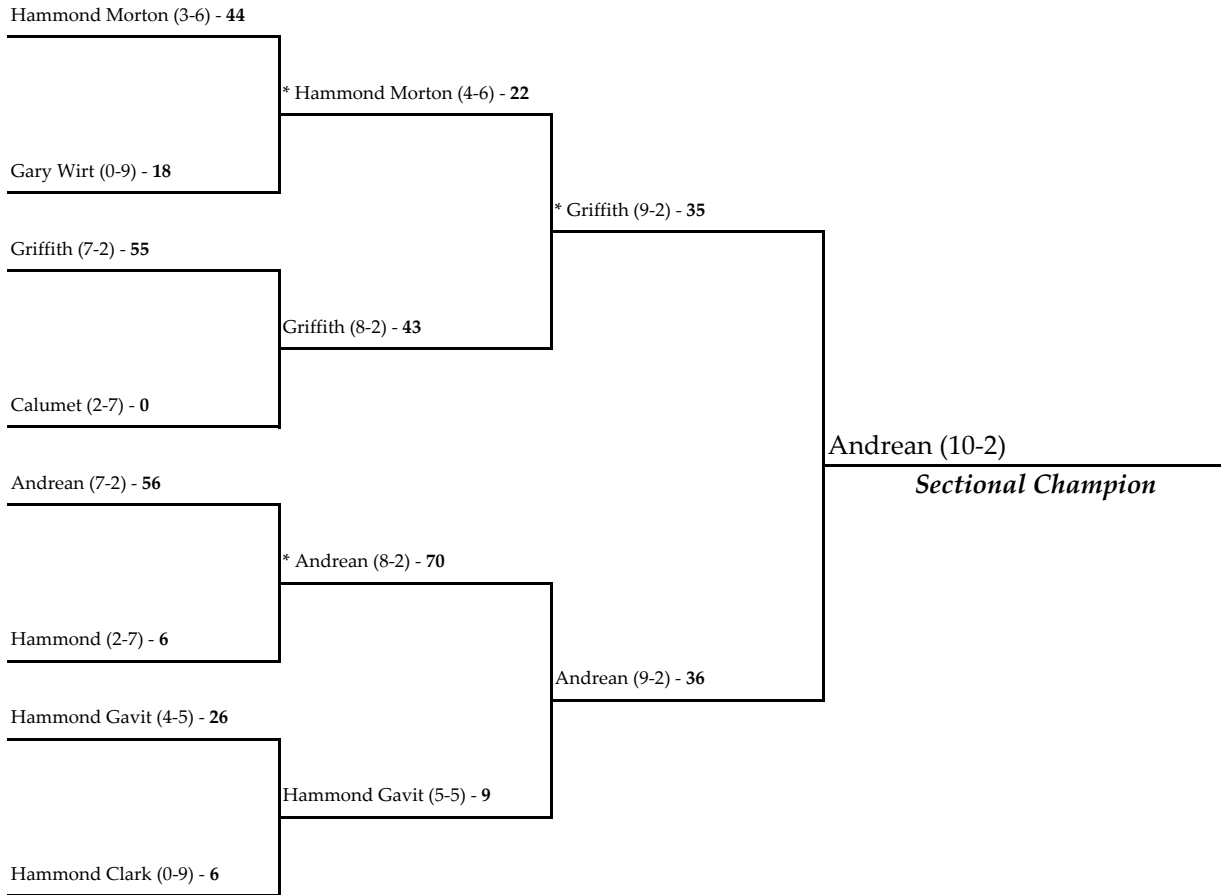

October 22, 2004

October 29, 2004

November 5, 2004

Note: For First Round games only, the first team drawn in each pairing will be the home team.

All games begin at 7:00 p.m. local time unless otherwise indicated.