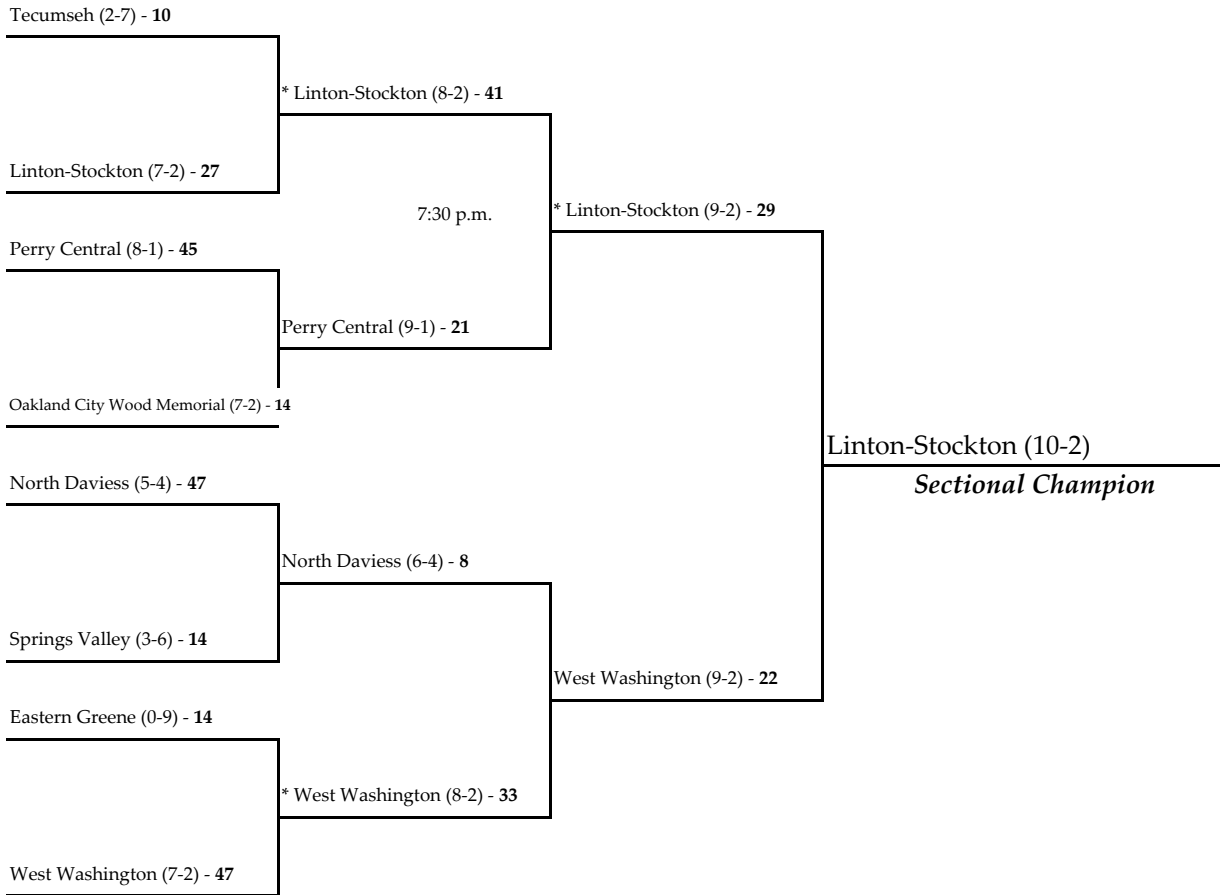

The 32nd Annual IHSAA Football State Tournament Series

Class 1A - Sectional #40

October 22, 2004

October 29, 2004

November 5, 2004

Note: For First Round games only, the first team drawn in each pairing will be the home team.

All games begin at 7:00 p.m. local time unless otherwise indicated.

* - indicates the home team for second round and sectional championship games.