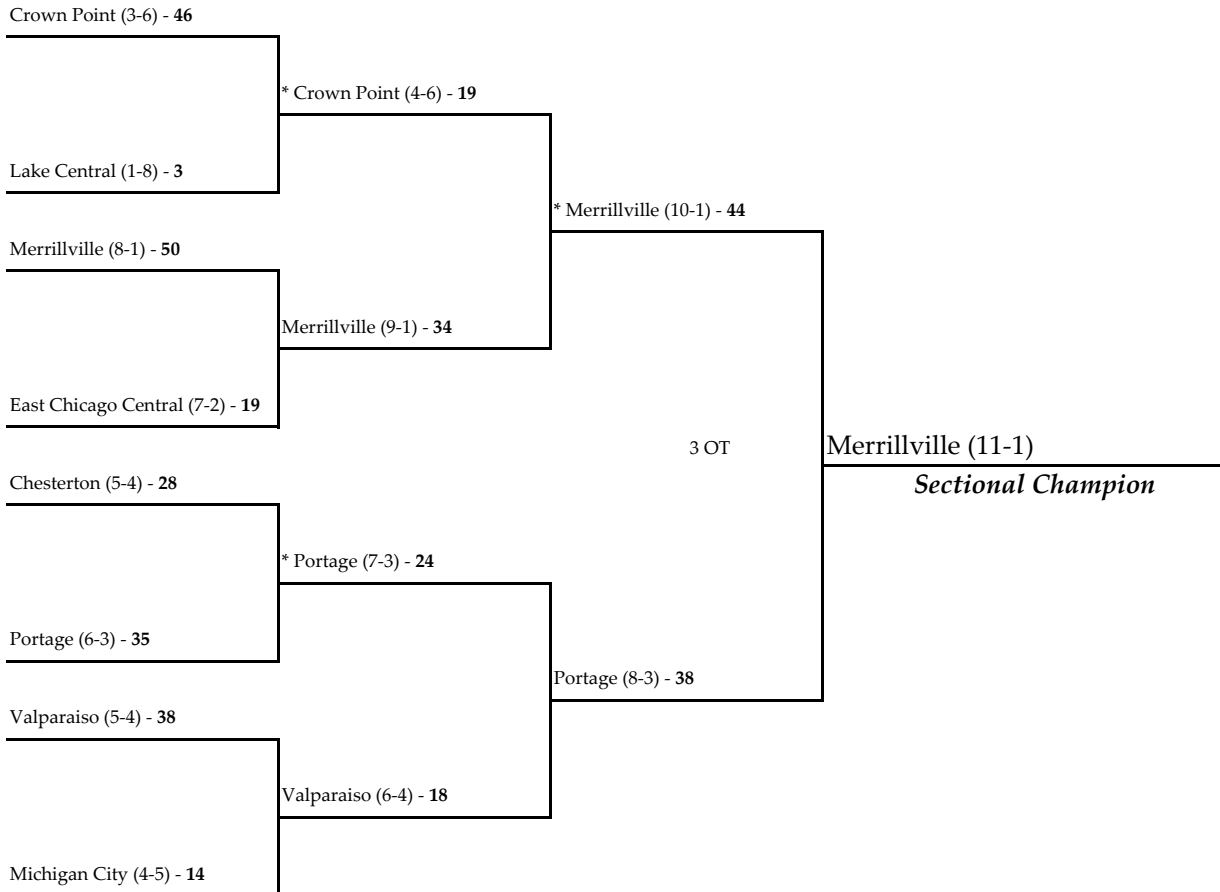

The 32nd Annual IHSAA Football State Tournament Series

Class 5A - Sectional #1

October 22, 2004

October 29, 2004

November 5, 2004

Note: For First Round games only, the first team drawn in each pairing will be the home team.

All games begin at 7:00 p.m. local time unless otherwise indicated.

* - indicates the home team for second round and sectional championship games.

The 32nd Annual IHSAA Football State Tournament Series

Class 5A - Sectional #2