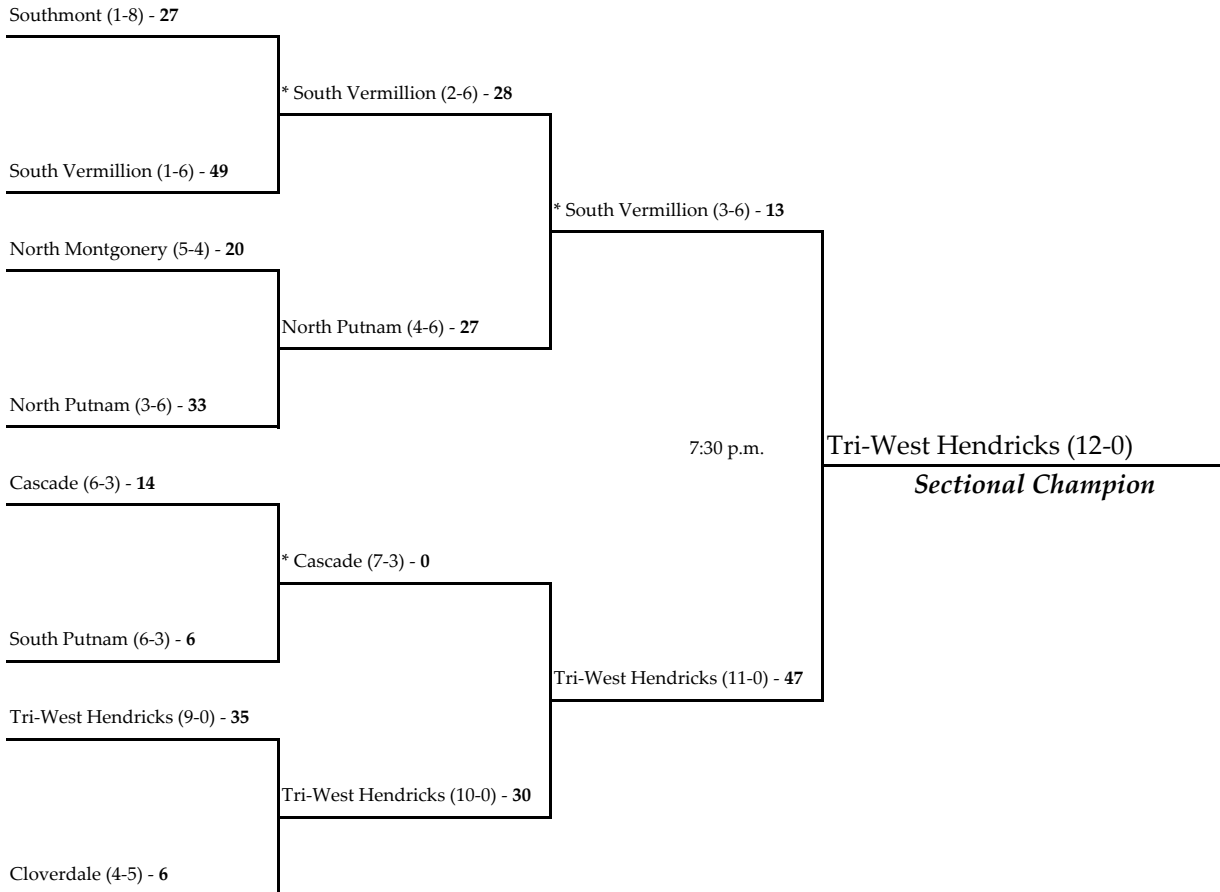

October 22, 2004

October 29, 2004

November 5, 2004

Note: For First Round games only, the first team drawn in each pairing will be the home team.

All games begin at 7:00 p.m. local time unless otherwise indicated.