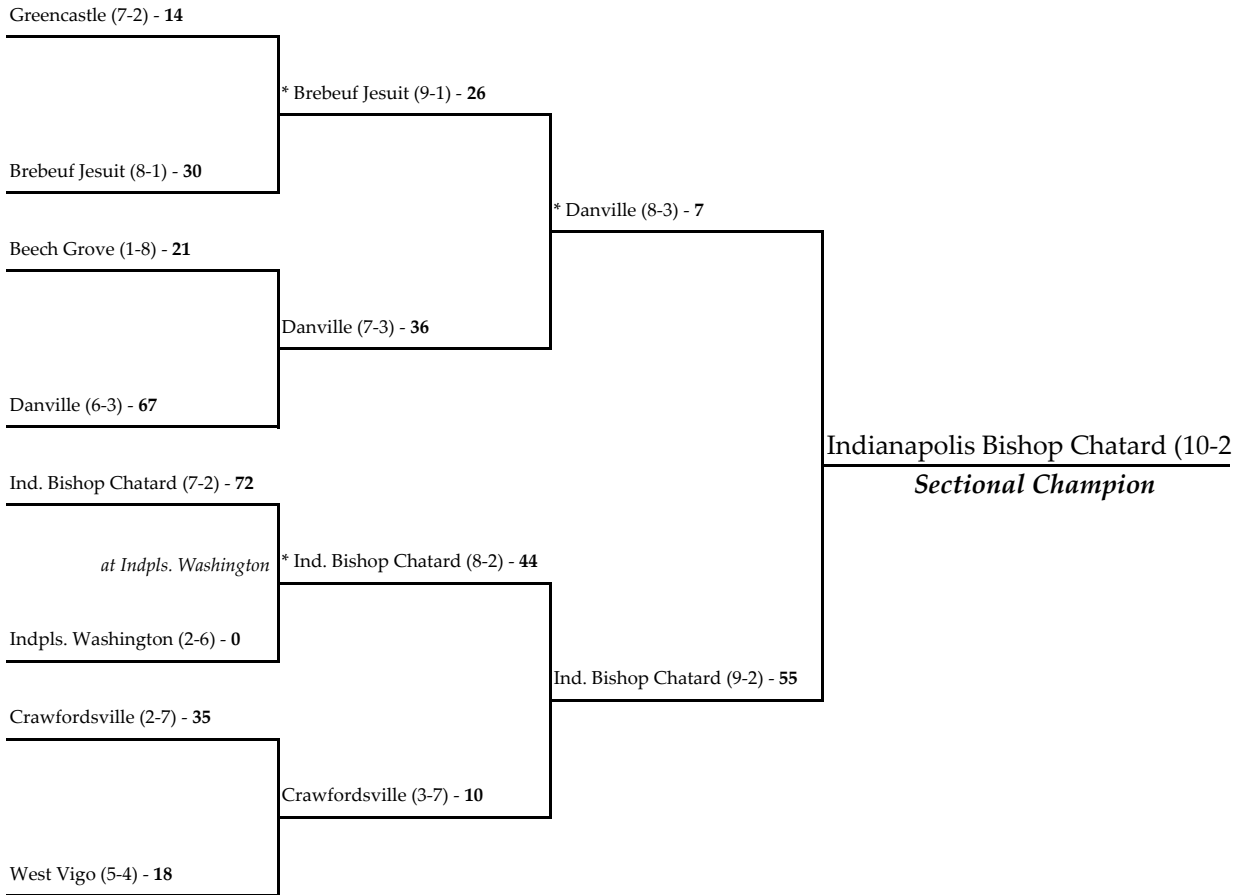

October 22, 2004

October 29, 2004

November 5, 2004

Note: For First Round games only, the first team drawn in each pairing will be the home team.

All games begin at 7:00 p.m. local time unless otherwise indicated.