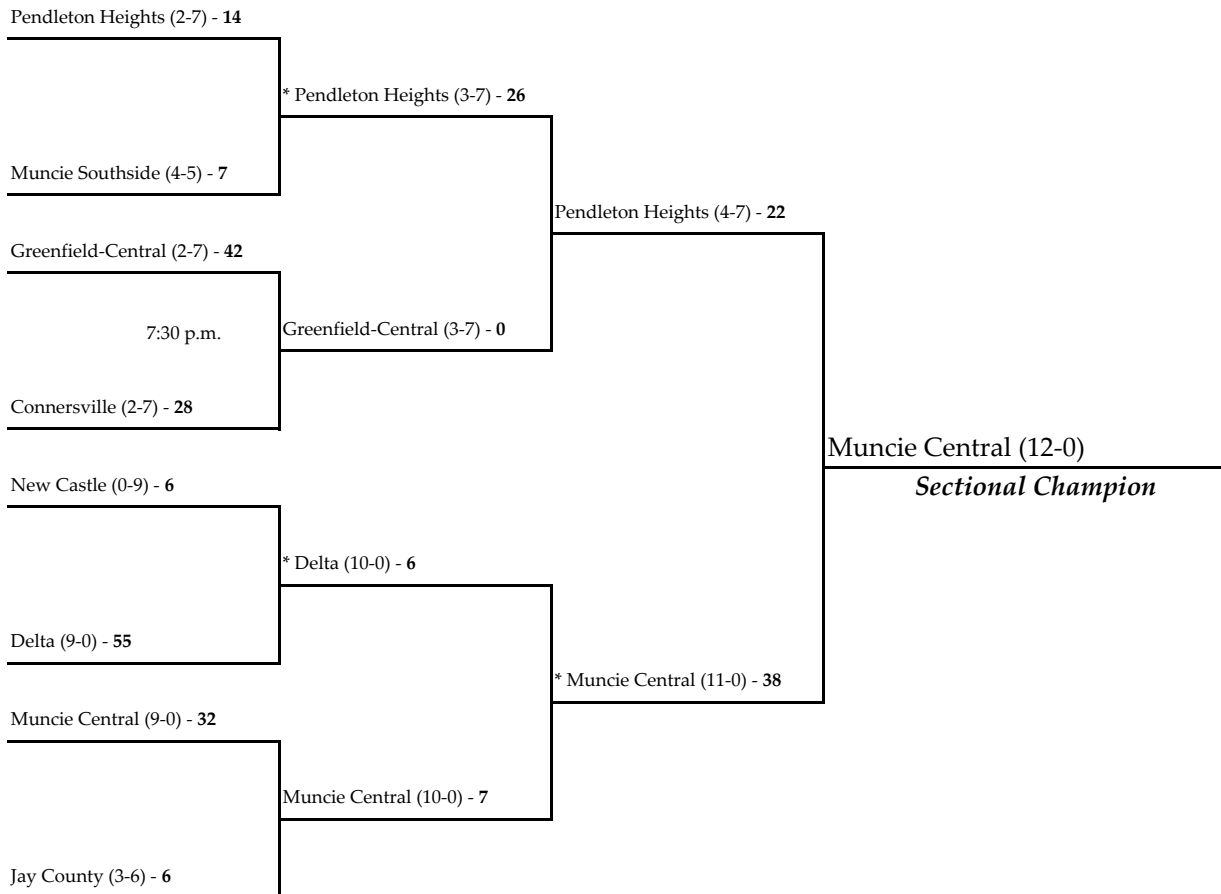

Note: For First Round games only, the first team drawn in each pairing will be the home team.

All games begin at 7:00 p.m. local time unless otherwise indicated.

* - indicates the home team for second round and sectional championship games.