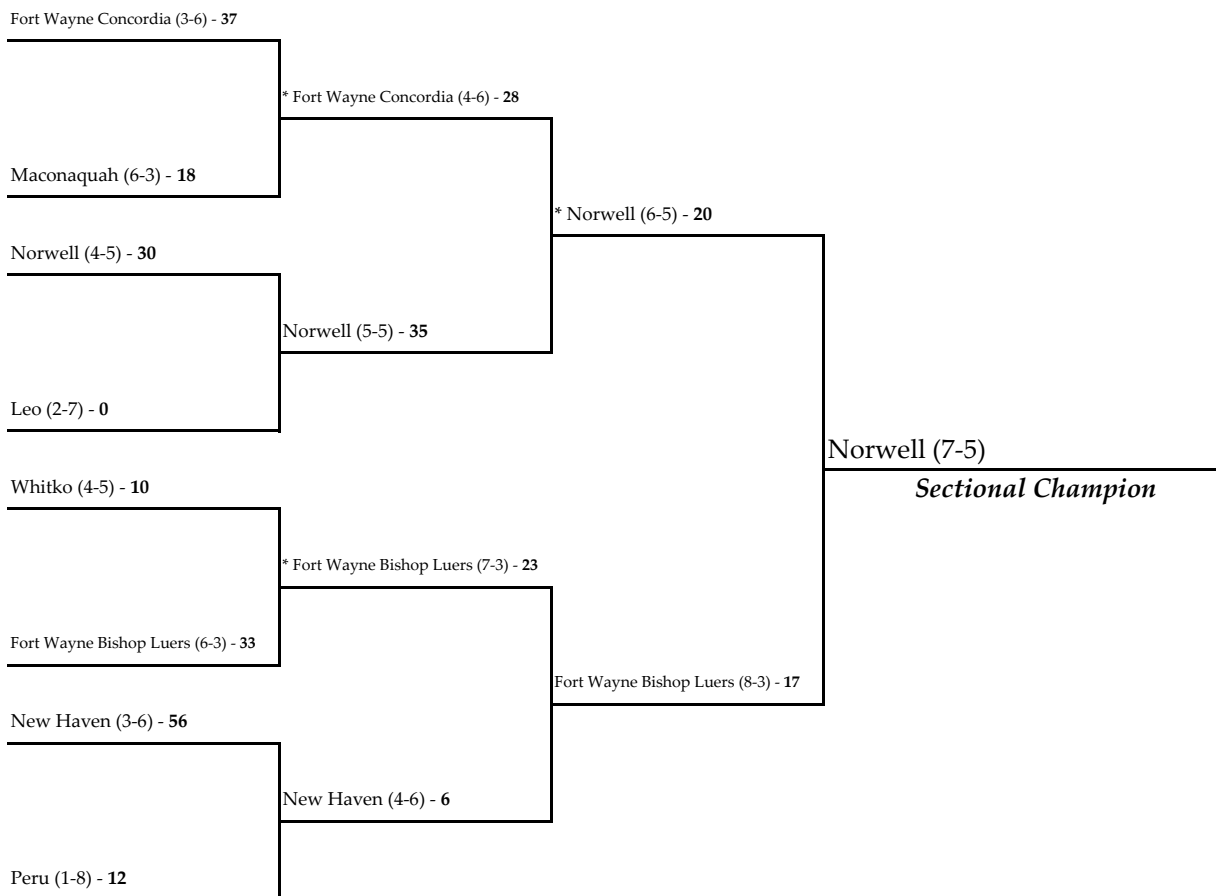

Note: For First Round games only, the first team drawn in each pairing will be the home team.

All games begin at 7:00 p.m. local time unless otherwise indicated.

* - indicates the home team for second round and sectional championship games.