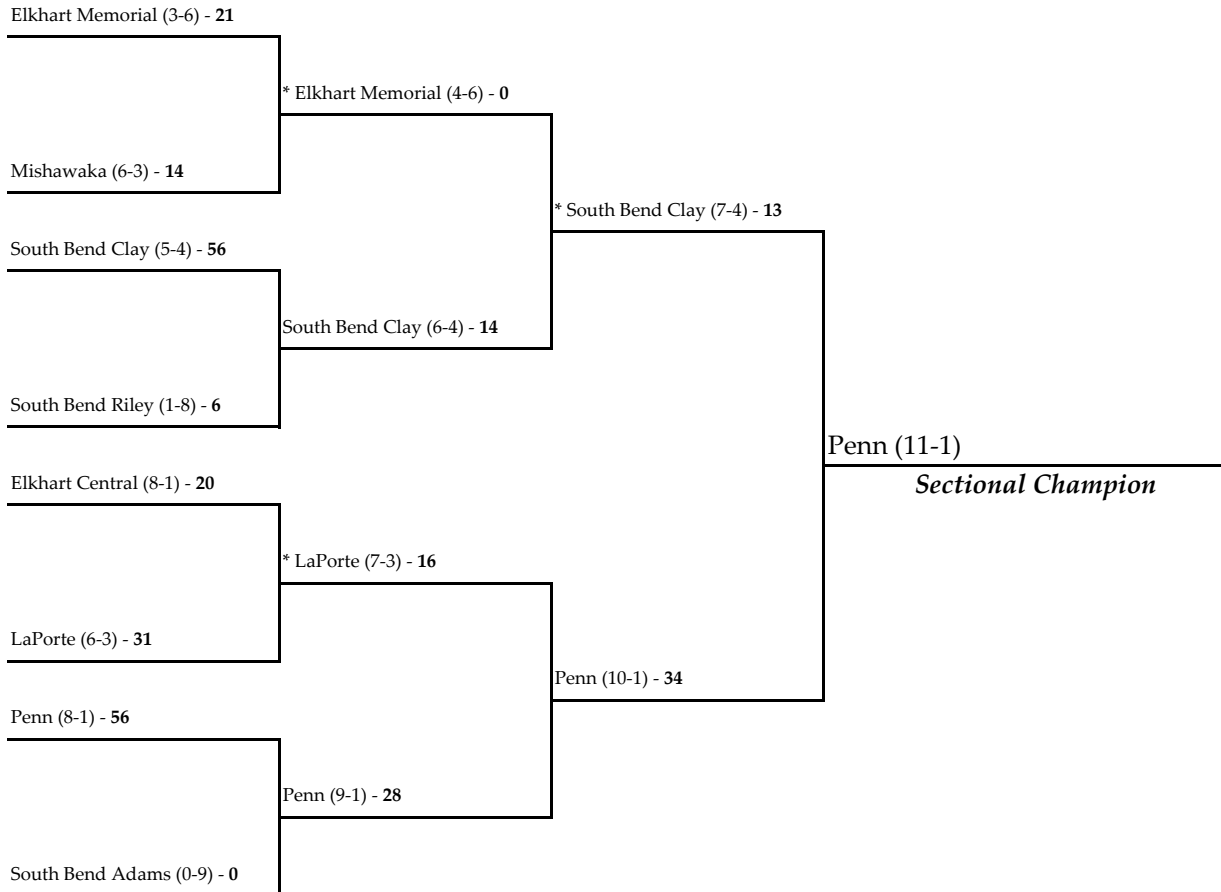

The 32nd Annual IHSAA Football State Tournament Series

Class 5A - Sectional #1

October 22, 2004

October 29, 2004

November 5, 2004

Note: For First Round games only, the first team drawn in each pairing will be the home team.

All games begin at 7:00 p.m. local time unless otherwise indicated.

* - indicates the home team for second round and sectional championship games.

The 32nd Annual IHSAA Football State Tournament Series

Class 5A - Sectional #2

October 22, 2004

October 29, 2004

November 5, 2004

Note: For First Round games only, the first team drawn in each pairing will be the home team.

All games begin at 7:00 p.m. local time unless otherwise indicated.