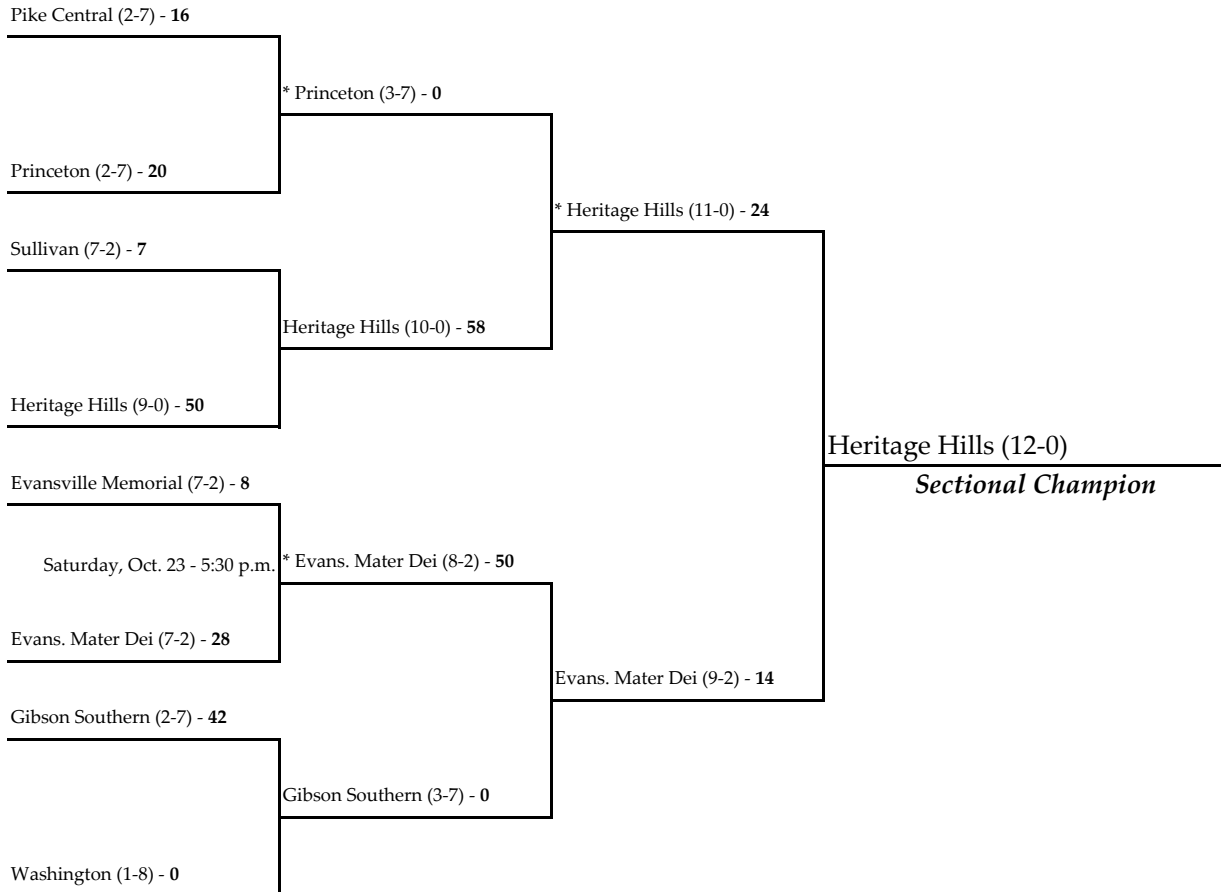

October 22, 2004

October 29, 2004

November 5, 2004

Note: For First Round games only, the first team drawn in each pairing will be the home team.

All games begin at 7:00 p.m. local time unless otherwise indicated.