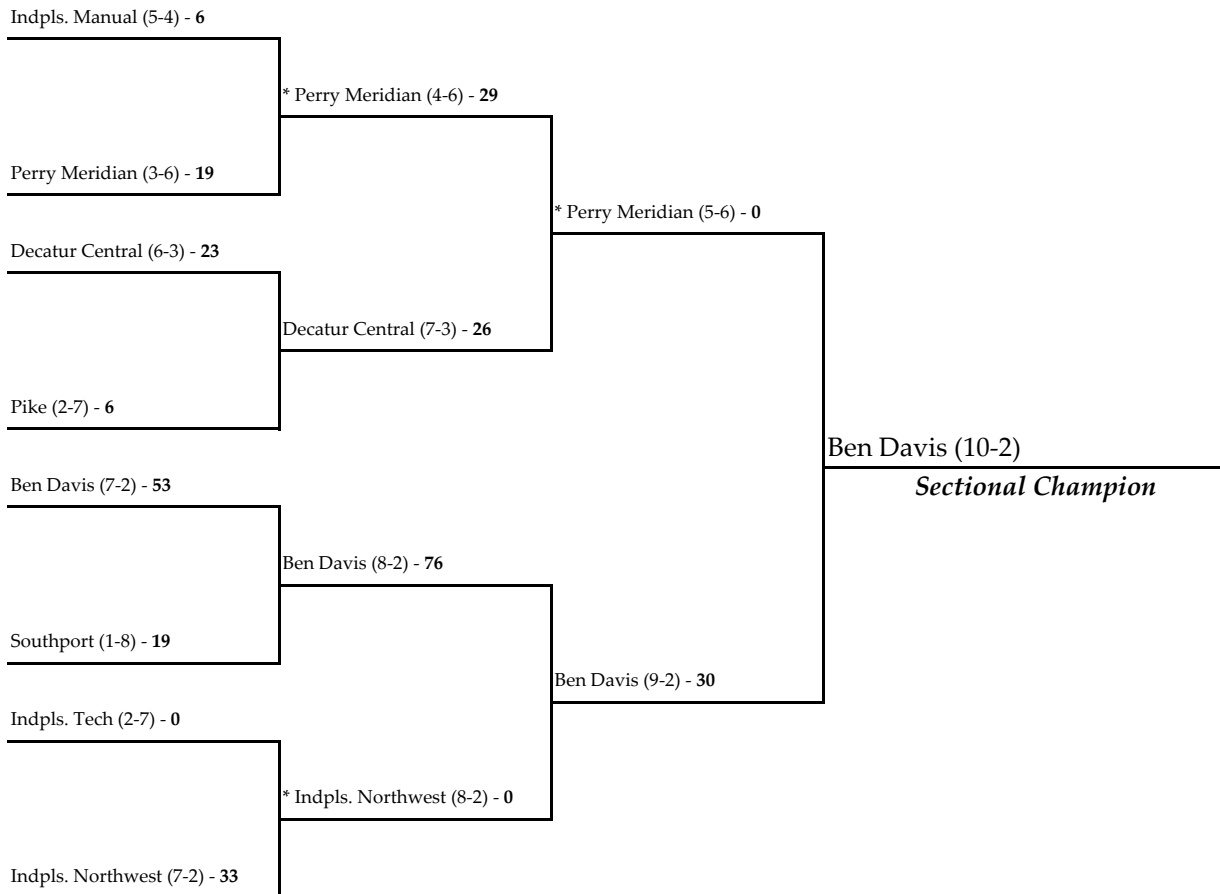

The 32nd Annual IHSAA Football State Tournament Series

Class 5A - Sectional #6

October 22, 2004

October 29, 2004

November 5, 2004

Note: For First Round games only, the first team drawn in each pairing will be the home team.

All games begin at 7:00 p.m. local time unless otherwise indicated.

* - indicates the home team for second round and sectional championship games.