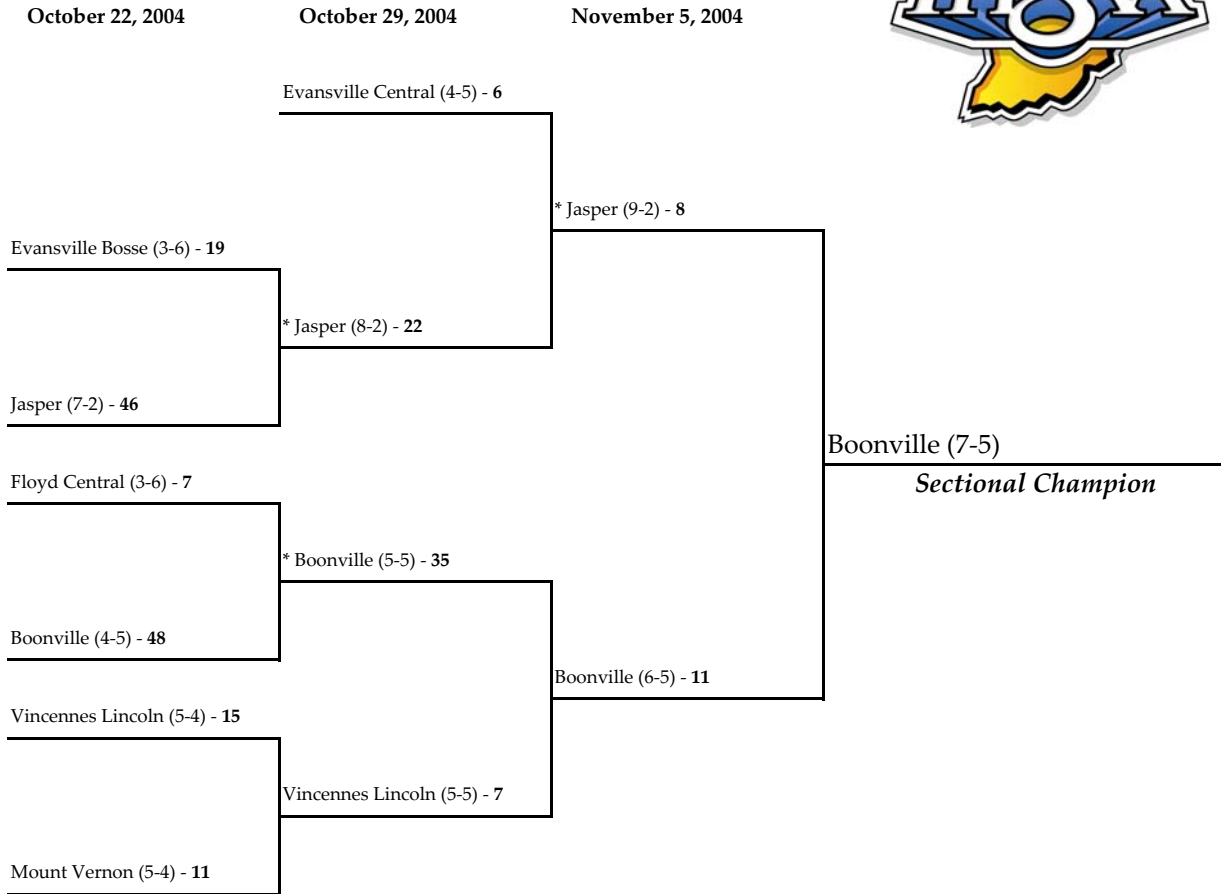

The 32nd Annual IHSAA Football State Tournament Series

Class 4A - Sectional #16

Note: For First Round games only, the first team drawn in each pairing will be the home team. The team that draws a first round bye will always be the visiting team.

All games begin at 7:00 p.m. local time unless otherwise indicated.

* - indicates the home team for second round and sectional championship games.