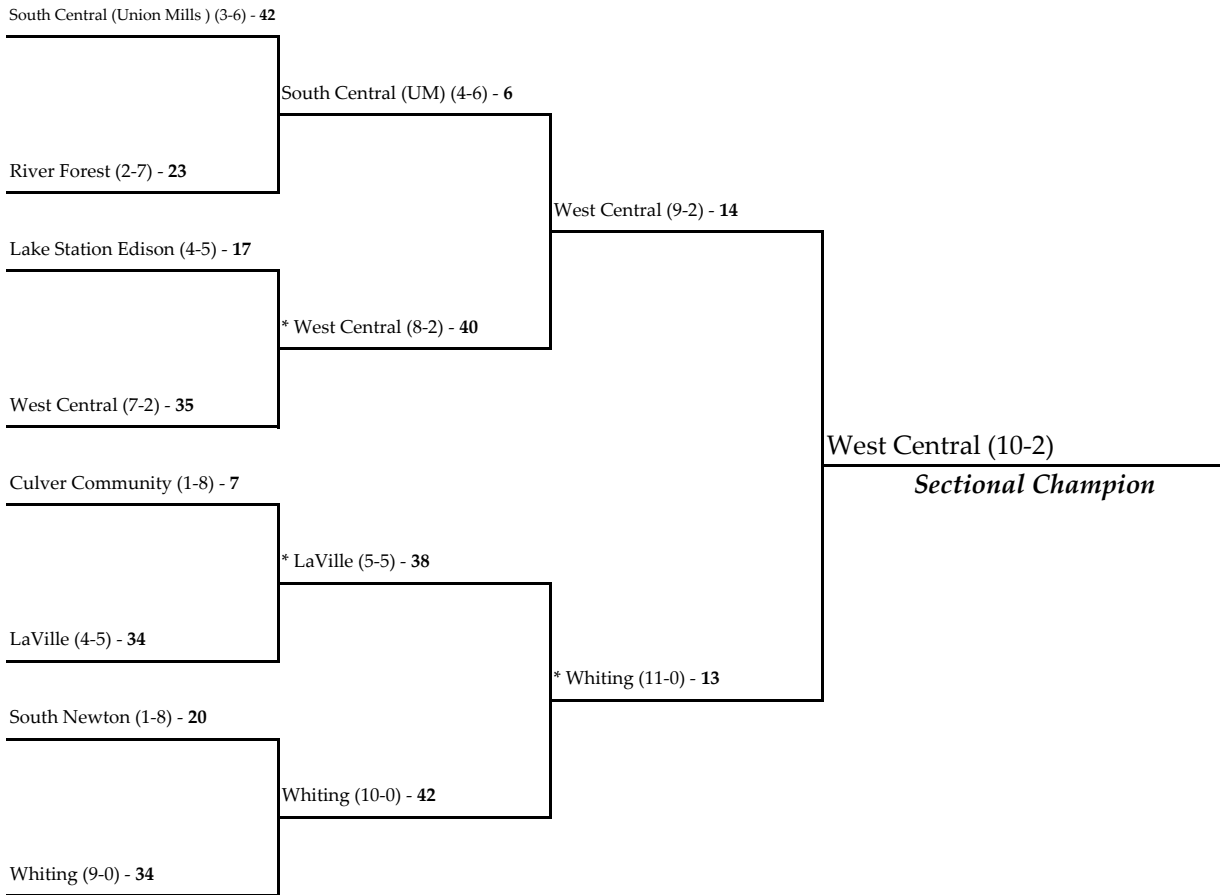

The 32nd Annual IHSAA Football State Tournament Series

Class 1A - Sectional #33

October 22, 2004

October 29, 2004

November 5, 2004

Note: For First Round games only, the first team drawn in each pairing will be the home team.

All games begin at 7:00 p.m. local time unless otherwise indicated.

* - indicates the home team for second round and sectional championship games.