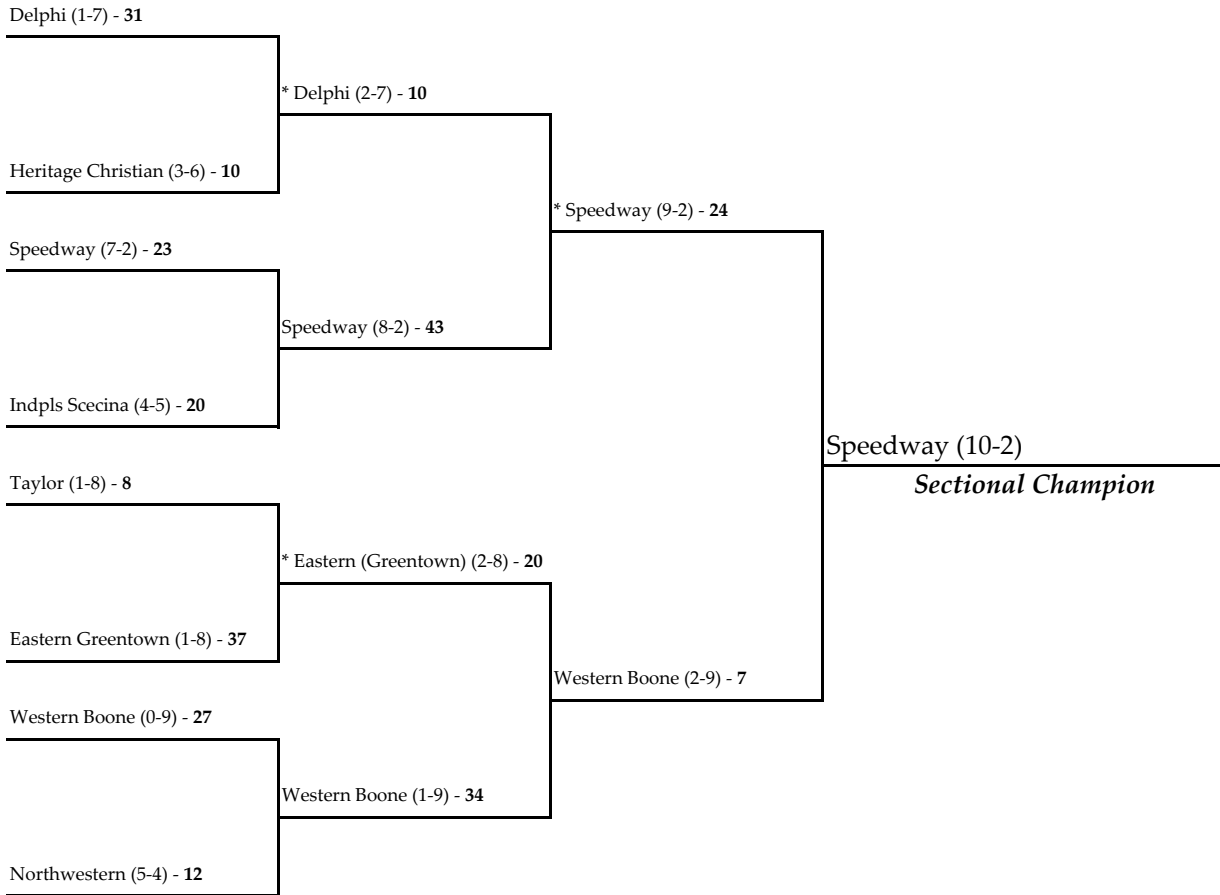

Note: For First Round games only, the first team drawn in each pairing will be the home team.

All games begin at 7:00 p.m. local time unless otherwise indicated.

* - indicates the home team for second round and sectional championship games.