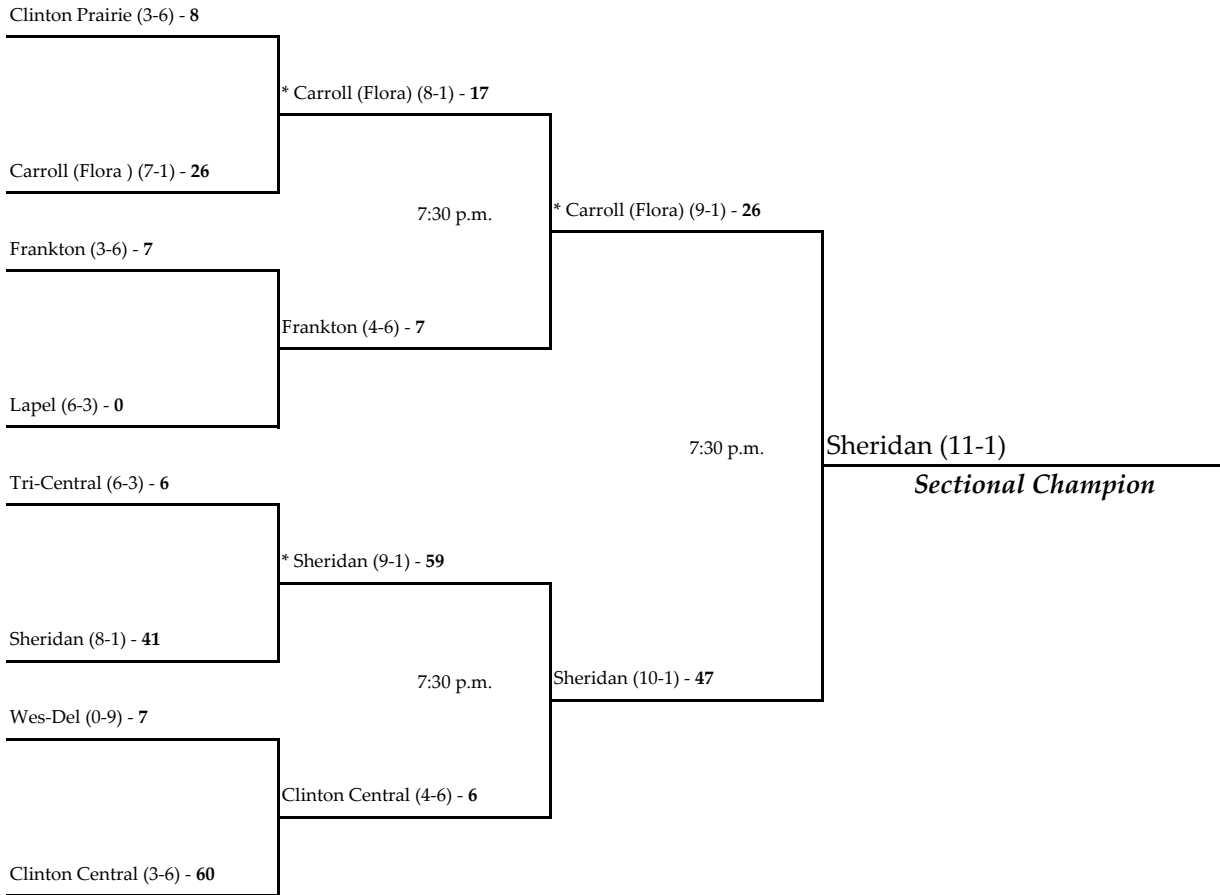

Note: For First Round games only, the first team drawn in each pairing will be the home team.

All games begin at 7:00 p.m. local time unless otherwise indicated.

* - indicates the home team for second round and sectional championship games.