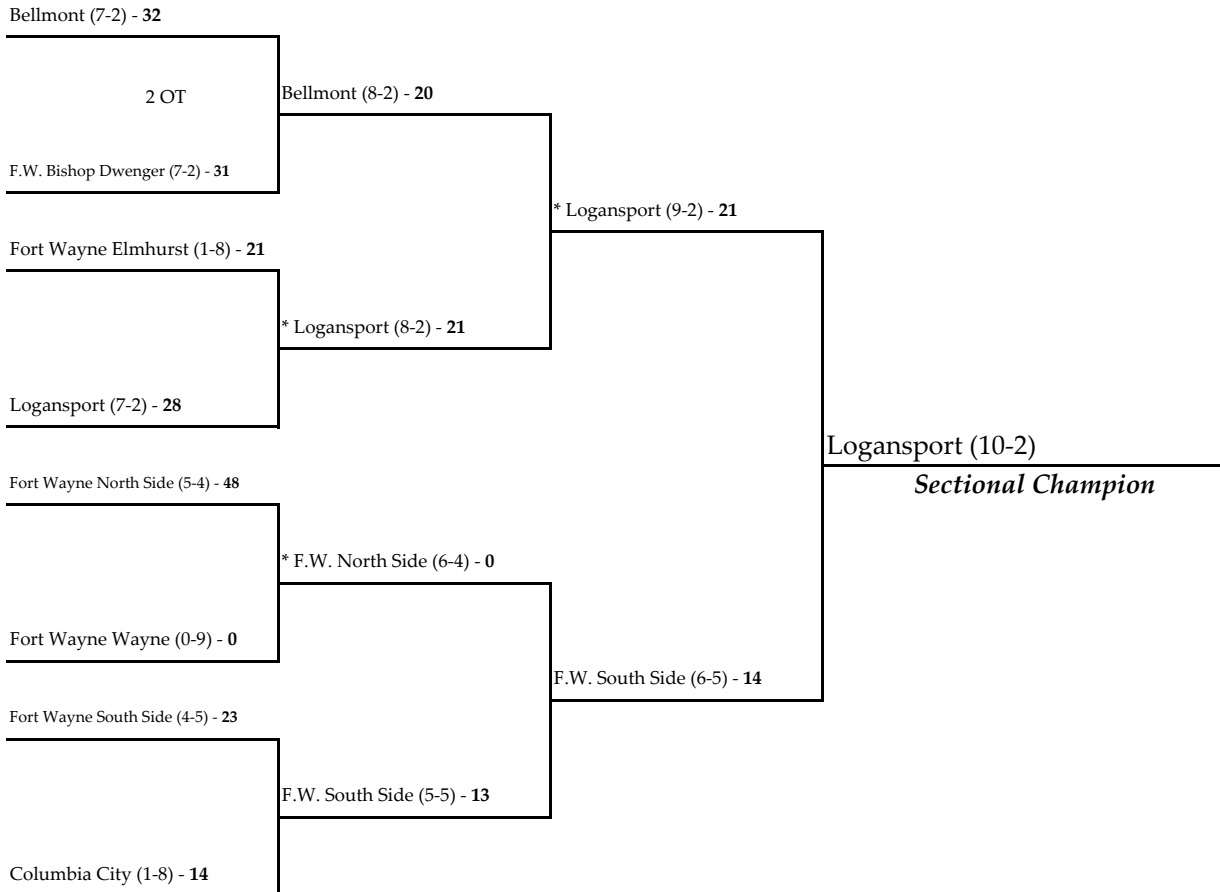

October 22, 2004

October 29, 2004

November 5, 2004

Note: For First Round games only, the first team drawn in each pairing will be the home team.

All games begin at 7:00 p.m. local time unless otherwise indicated.