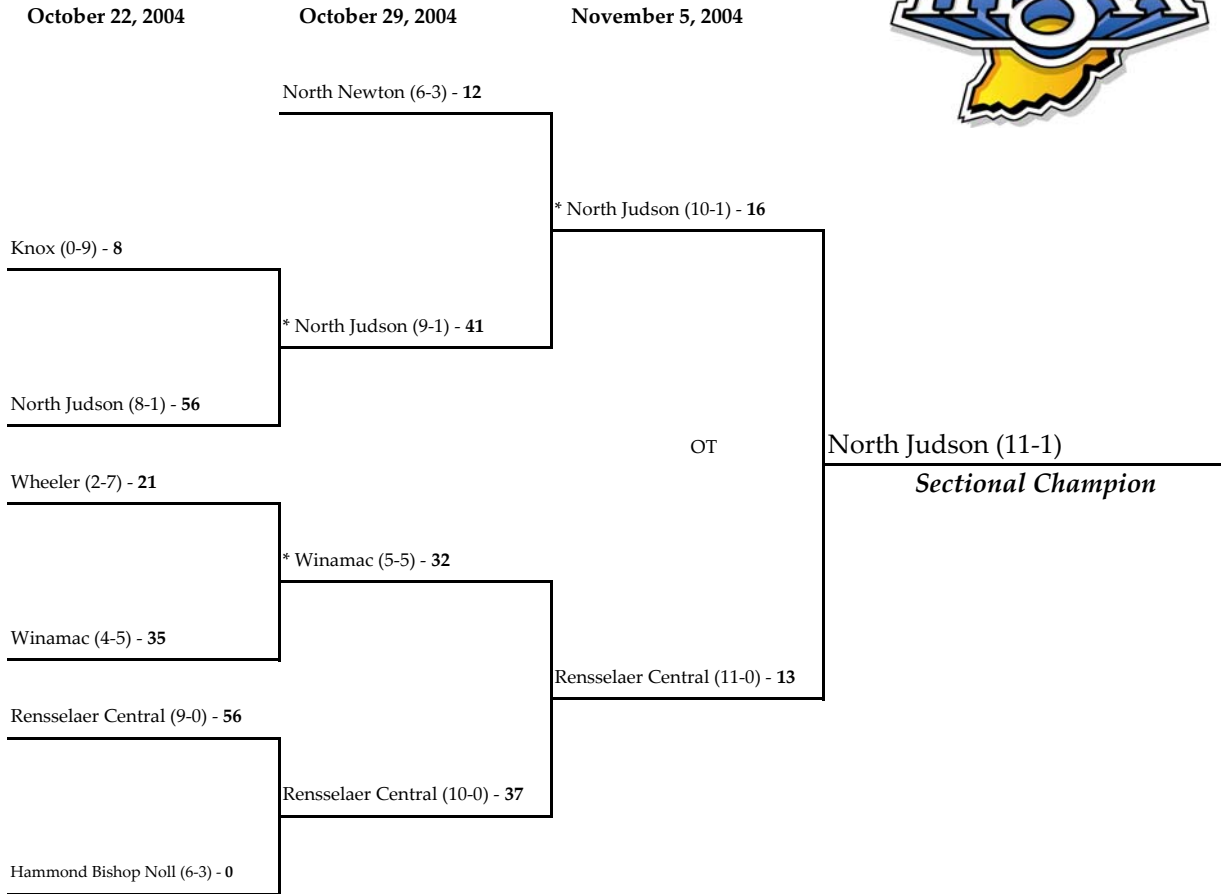

The 32nd Annual IHSAA Football State Tournament Series

Class 2A - Sectional #25

Note: For First Round games only, the first team drawn in each pairing will be the home team. The team that draws a first round bye will always be the visiting team.

All games begin at 7:00 p.m. local time unless otherwise indicated.

* - indicates the home team for second round and sectional championship games.