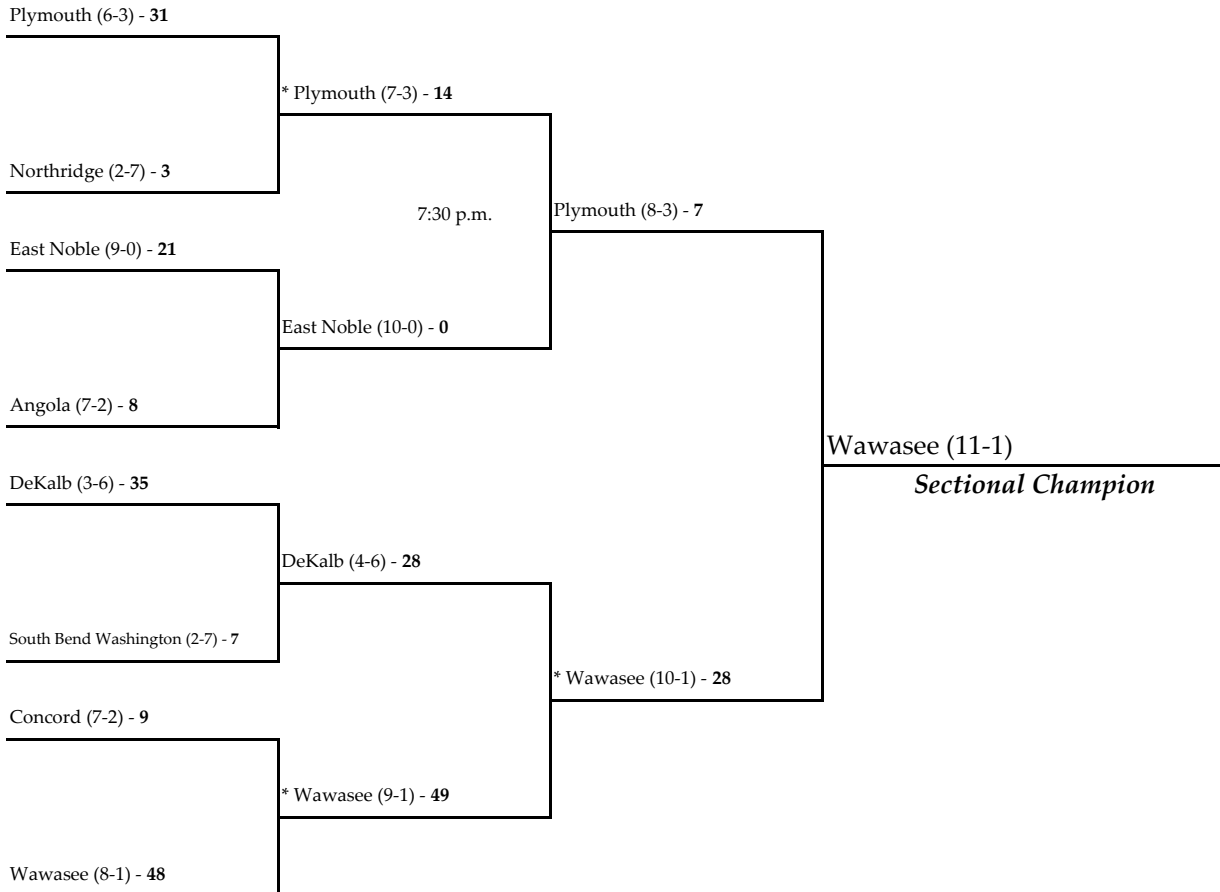

The 32nd Annual IHSAA Football State Tournament Series

Class 4A - Sectional #10

October 22, 2004

October 29, 2004

November 5, 2004

Note: For First Round games only, the first team drawn in each pairing will be the home team.

All games begin at 7:00 p.m. local time unless otherwise indicated.

* - indicates the home team for second round and sectional championship games.