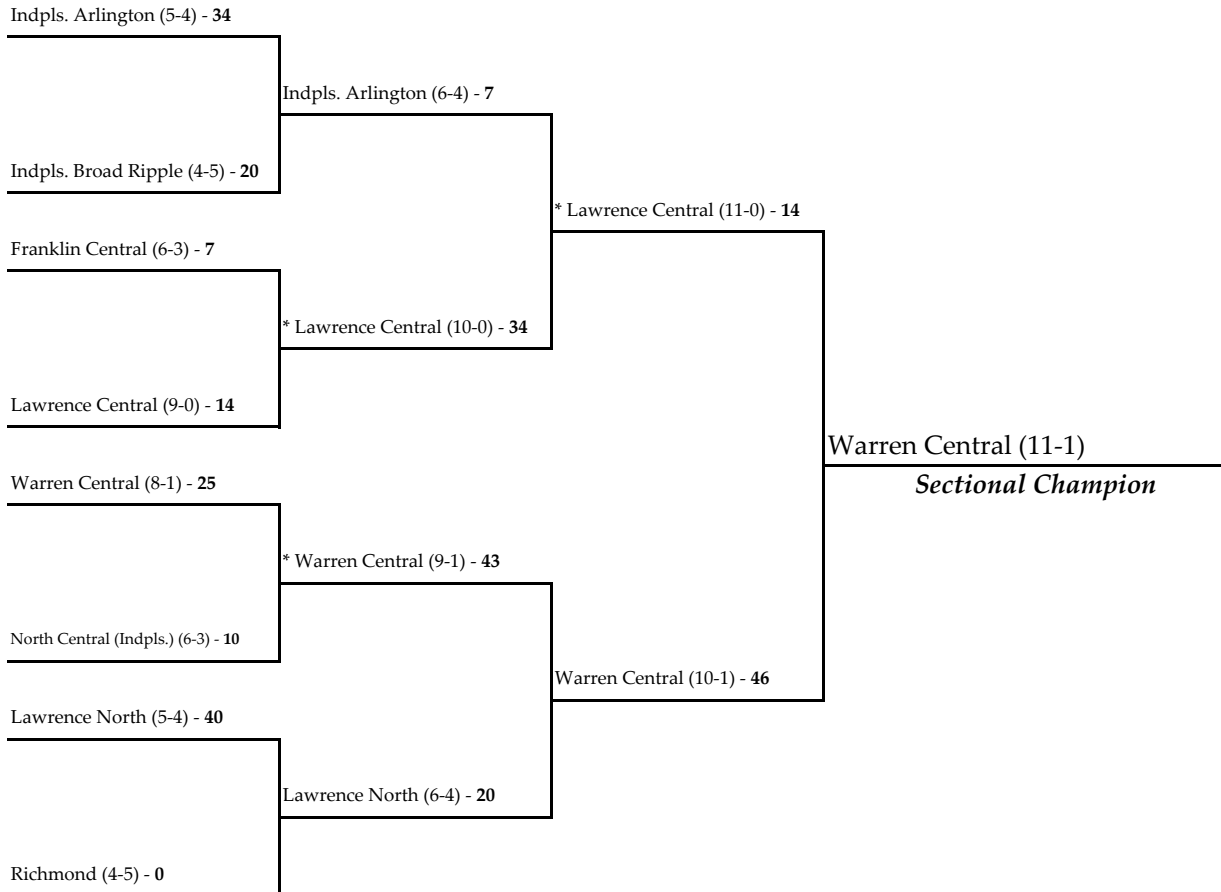

The 32nd Annual IHSAA Football State Tournament Series

Class 5A - Sectional #4

Note: For First Round games only, the first team drawn in each pairing will be the home team. The team that draws a first round bye will always be the visiting team.

All games begin at 7:00 p.m. local time unless otherwise indicated.

* - indicates the home team for second round and sectional championship games.

The 32nd Annual IHSAA Football State Tournament Series

Class 5A - Sectional #5

October 22, 2004

October 29, 2004

November 5, 2004

Note: For First Round games only, the first team drawn in each pairing will be the home team.

All games begin at 7:00 p.m. local time unless otherwise indicated.