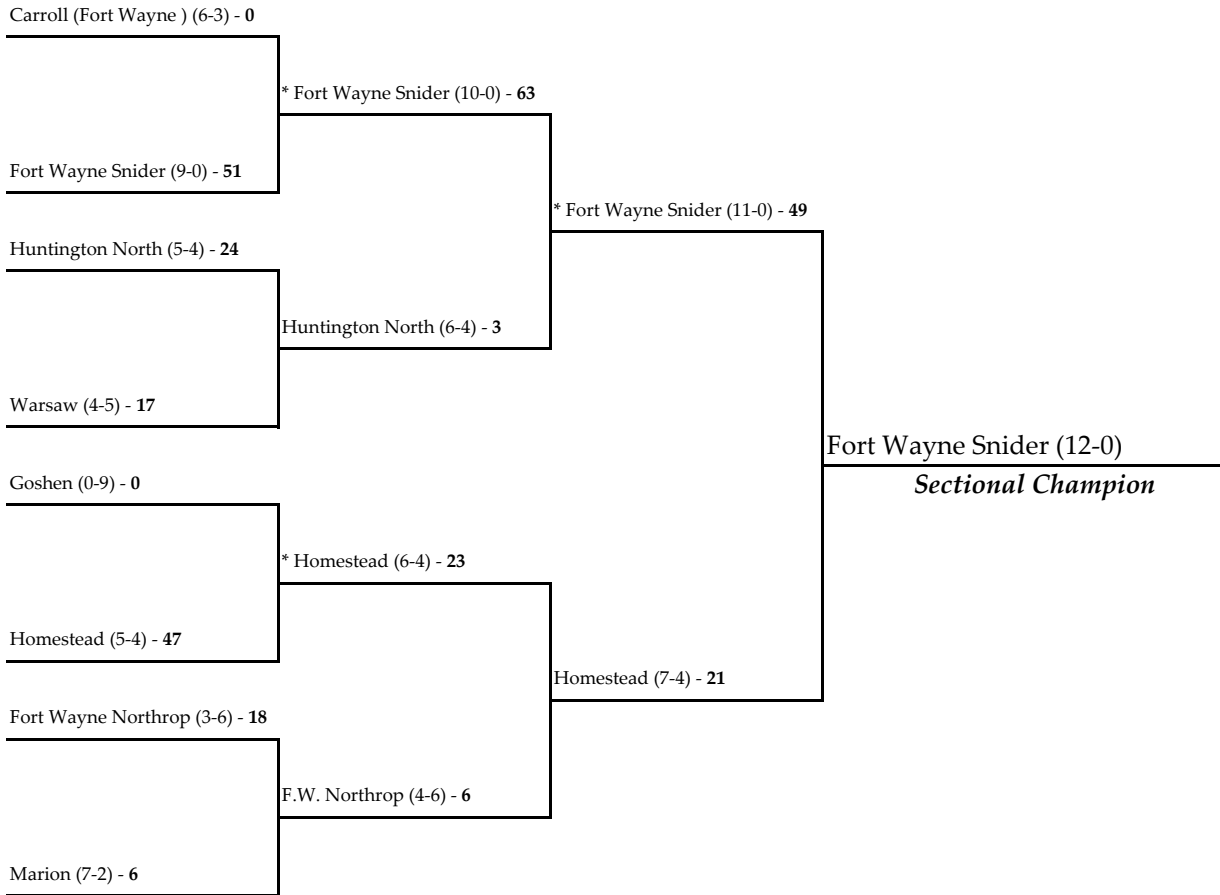

* - indicates the home team for second round and sectional championship games.

The 32nd Annual IHSAA Football State Tournament Series

Class 5A - Sectional #3

October 22, 2004

October 29, 2004

November 5, 2004

Note: For First Round games only, the first team drawn in each pairing will be the home team.

All games begin at 7:00 p.m. local time unless otherwise indicated.

* - indicates the home team for second round and sectional championship games.

The 32nd Annual IHSAA Football State Tournament Series

Class 5A - Sectional #4

Note: For First Round games only, the first team drawn in each pairing will be the home team. The team that draws a first round bye will always be the visiting team.