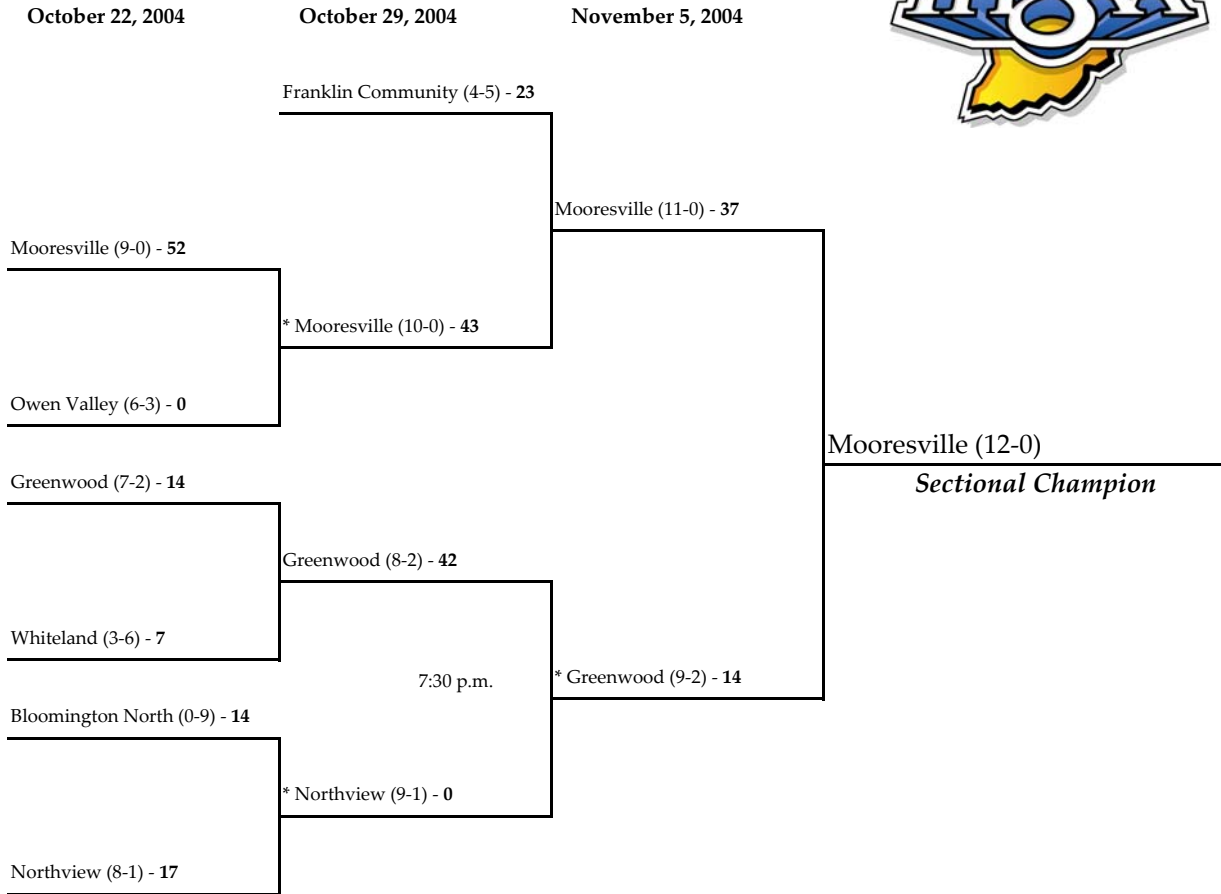

The 32nd Annual IHSAA Football State Tournament Series

Class 4A - Sectional #14

Note: For First Round games only, the first team drawn in each pairing will be the home team. The team that draws a first round bye will always be the visiting team.

All games begin at 7:00 p.m. local time unless otherwise indicated.

* - indicates the home team for second round and sectional championship games.