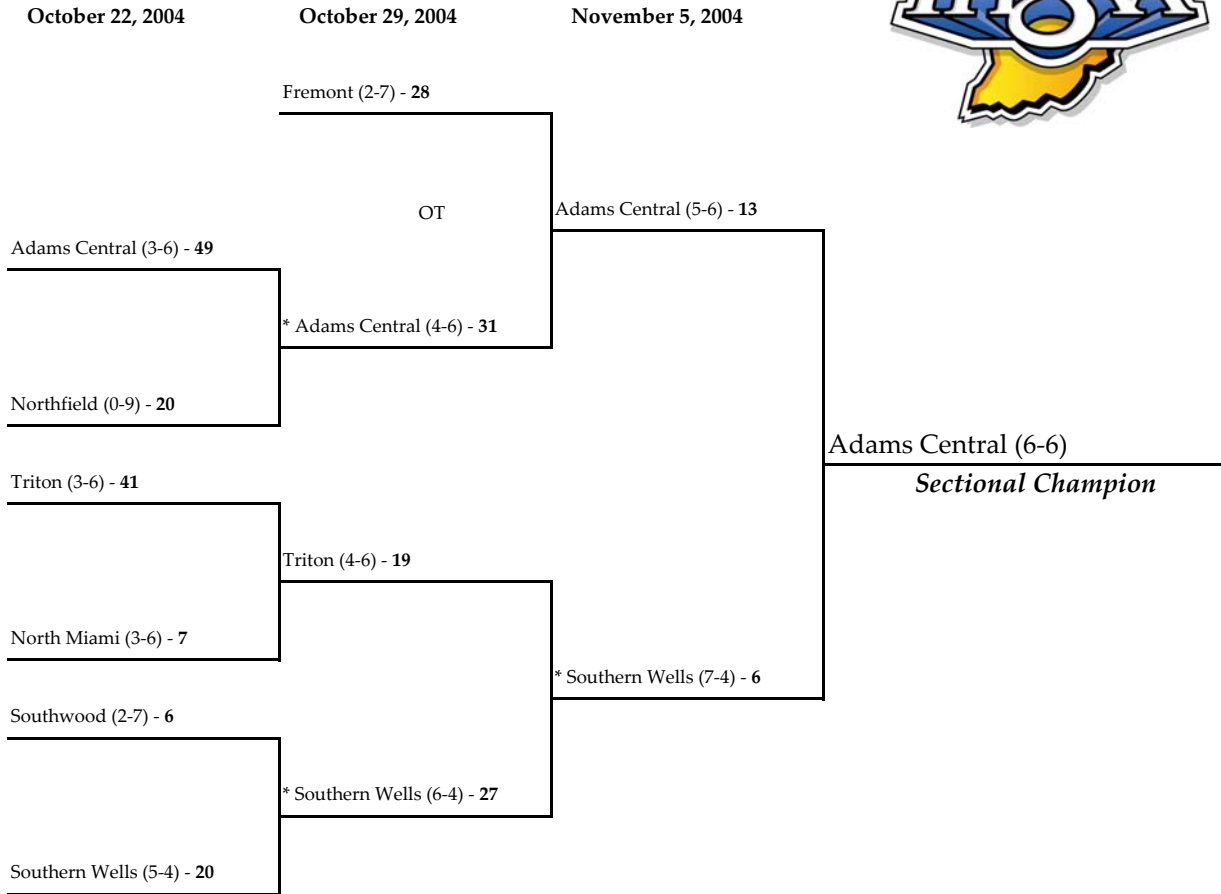

The 32nd Annual IHSAA Football State Tournament Series

Class 1A - Sectional #34

Note: For First Round games only, the first team drawn in each pairing will be the home team. The team that draws a first round bye will always be the visiting team.

All games begin at 7:00 p.m. local time unless otherwise indicated.

* - indicates the home team for second round and sectional championship games.