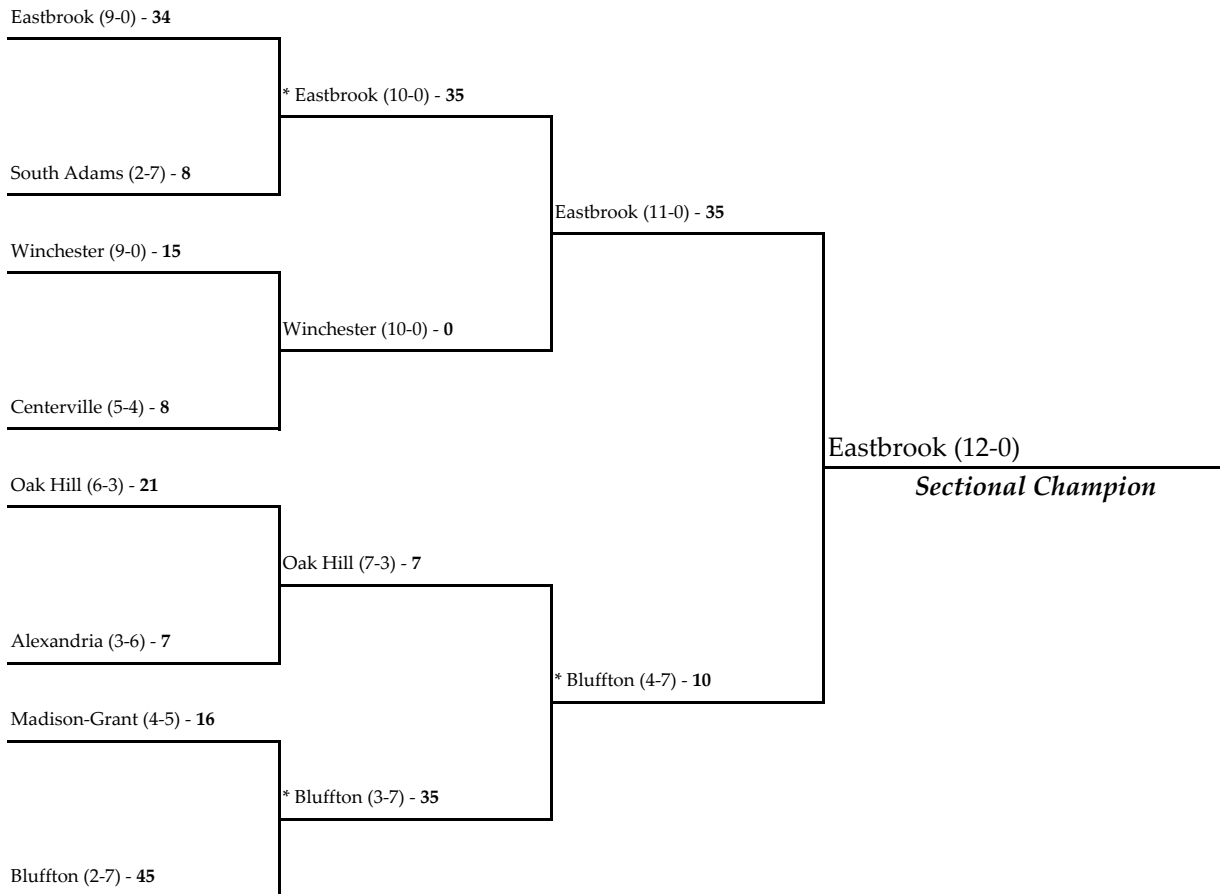

The 32nd Annual IHSAA Football State Tournament Series

Class 2A - Sectional #28

October 22, 2004

October 29, 2004

November 5, 2004

Note: For First Round games only, the first team drawn in each pairing will be the home team.

All games begin at 7:00 p.m. local time unless otherwise indicated.

* - indicates the home team for second round and sectional championship games.