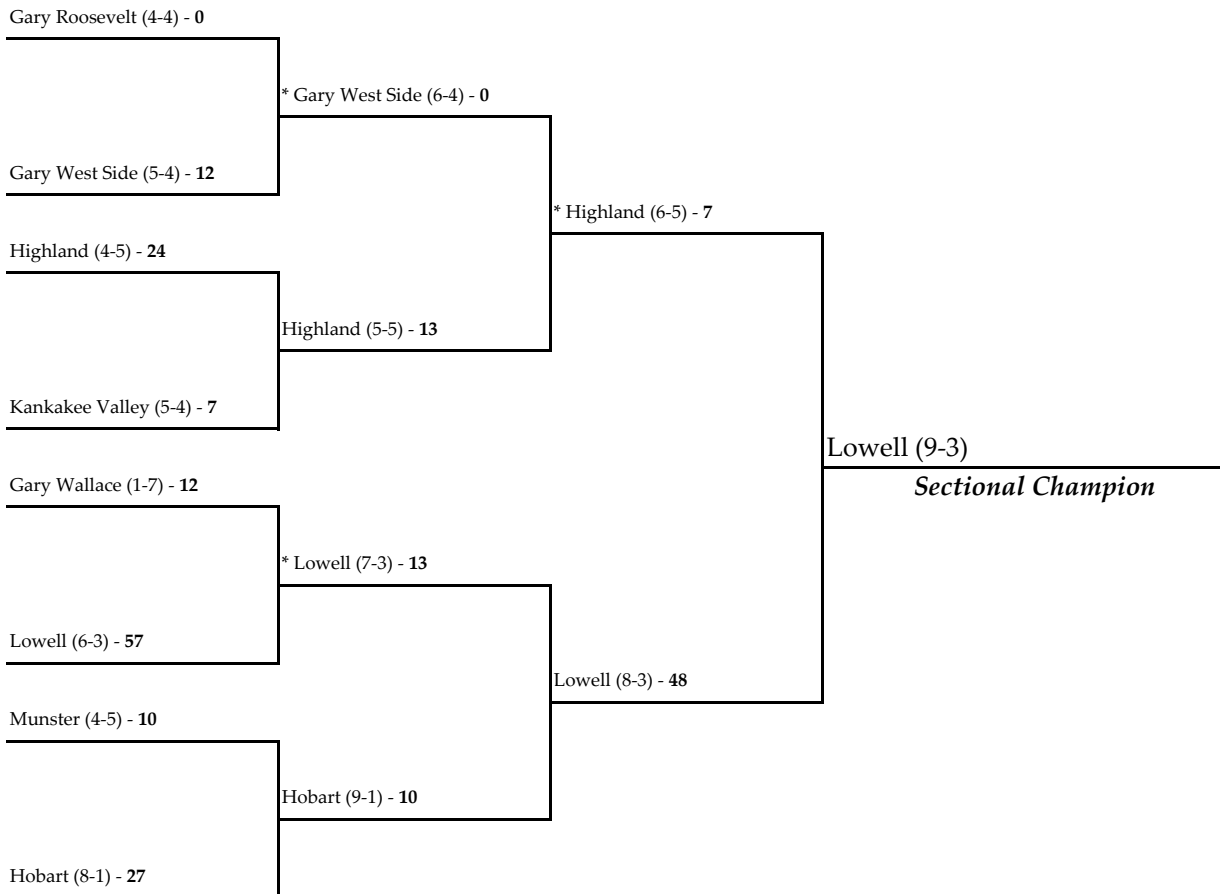

October 22, 2004

October 29, 2004

November 5, 2004