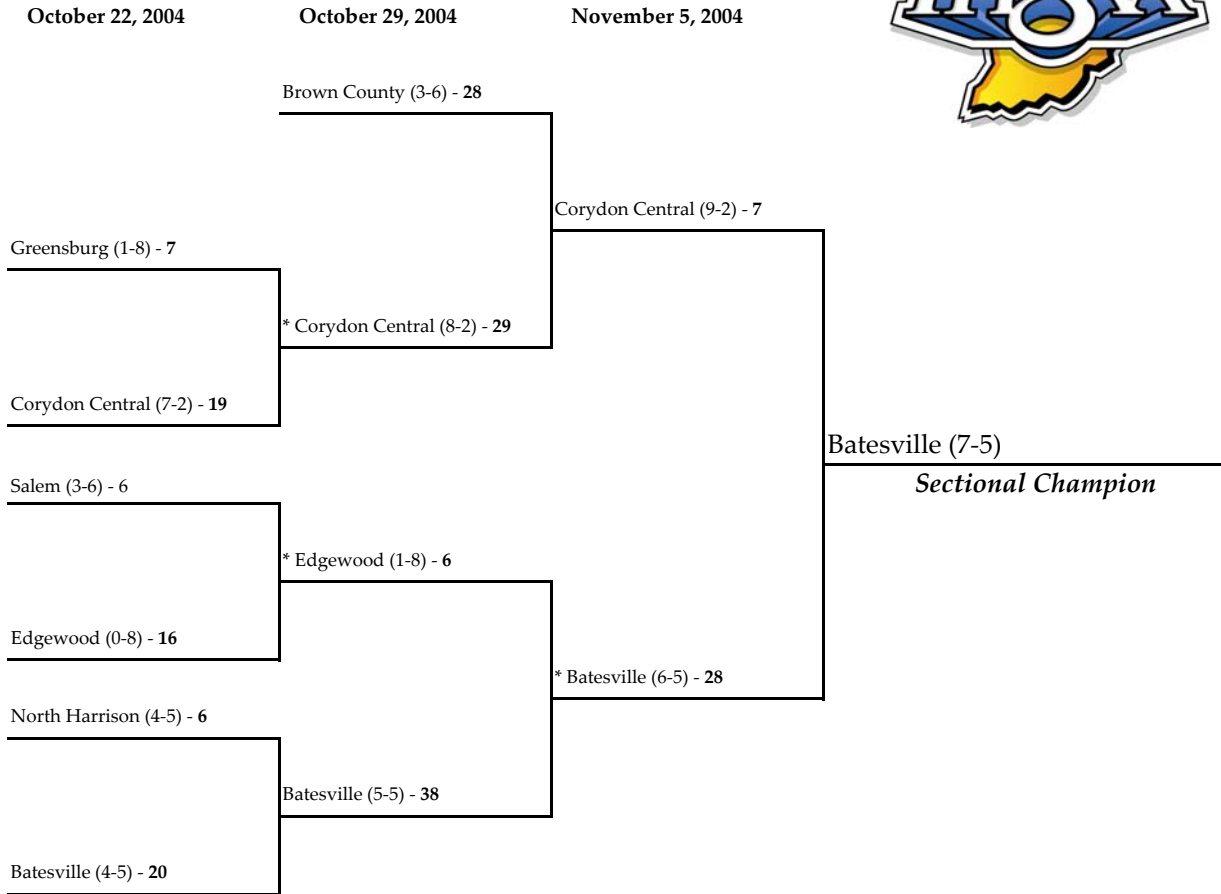

The 32nd Annual IHSAA Football State Tournament Series

Class 3A - Sectional #23

Note: For First Round games only, the first team drawn in each pairing will be the home team. The team that draws a first round bye will always be the visiting team.

All games begin at 7:00 p.m. local time unless otherwise indicated.

* - indicates the home team for second round and sectional championship games.