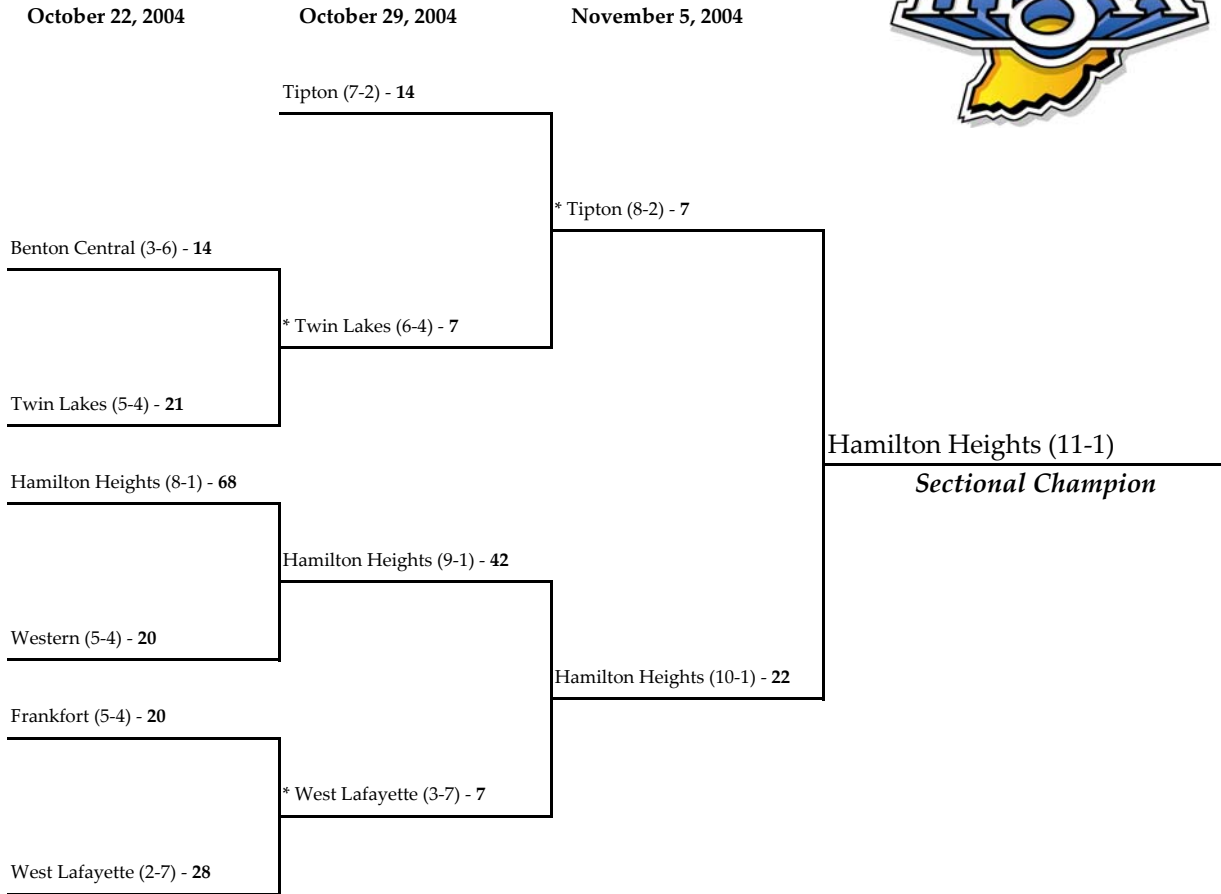

The 32nd Annual IHSAA Football State Tournament Series

Class 3A - Sectional #18

Note: For First Round games only, the first team drawn in each pairing will be the home team. The team that draws a first round bye will always be the visiting team.

All games begin at 7:00 p.m. local time unless otherwise indicated.

* - indicates the home team for second round and sectional championship games.