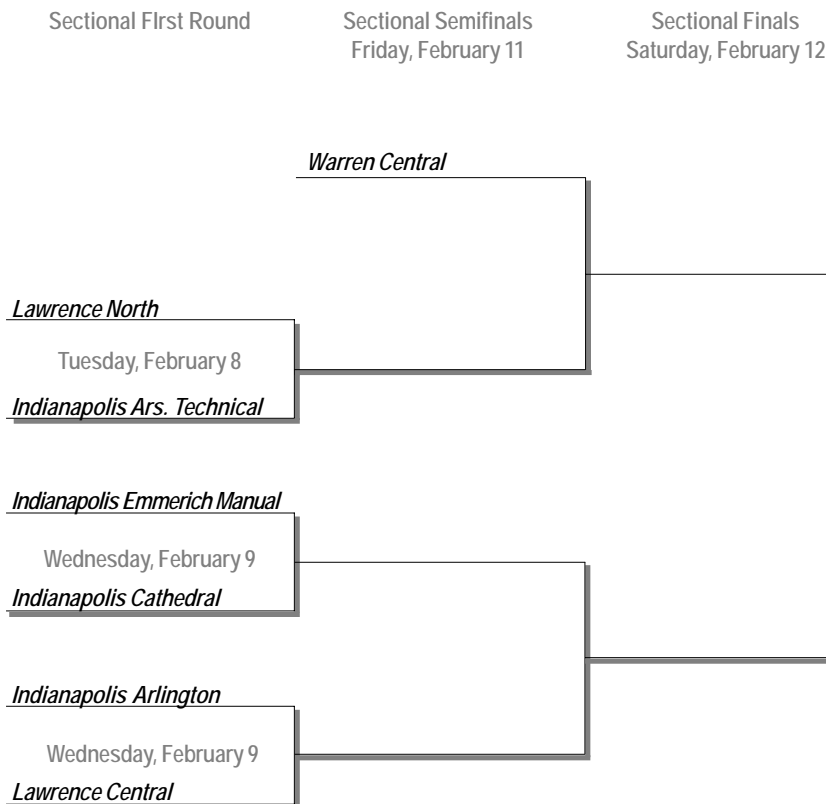

Sectional 10 at Indianapolis Cathedral (7 Teams)