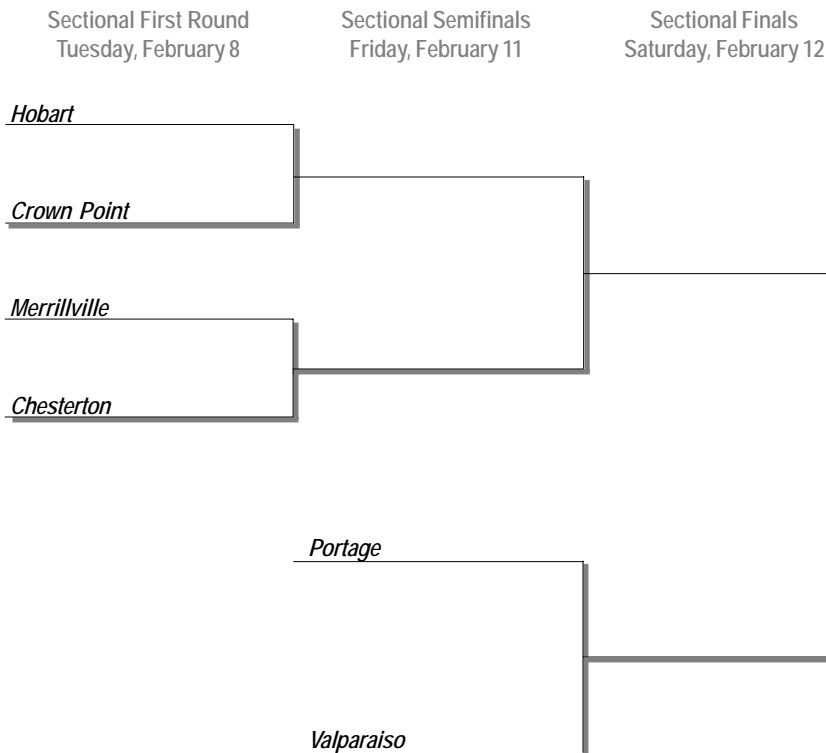

2005 IHSAA Class 4A Girls Basketball State Tournament Series

Sectional 1 at *East Chicago Central (6 Teams)

Sectional Champion

NOTES

1. Second team listed in the bracket will be home team.
2. The bye game in a 6-team sectional will be the second game played on Friday.
3. An asterisk (*) indicates the host site for the first round will be determined by the draw with the semifinals and championship games played at the host site provided the facility is determined to be appropriate by the IHSAA.

Sectional 2 at Chesterton (6 Teams)

Sectional Champion

2005 IHSAA Class 4A Girls Basketball State Tournament Series

Sectional 3 at South Bend Washington (6 Teams)

Sectional Champion

NOTES

1. Second team listed in the bracket will be home team.
2. The bye game in a 6-team sectional will be the second game played on Friday.
3. An asterisk (*) indicates the host site for the first round will be determined by the draw with the semifinals and championship games played at the host site provided the facility is determined to be appropriate by the IHSAA.

Sectional 4 at Concord (6 Teams)

Sectional Champion

2005 IHSAA Class 4A Girls Basketball State Tournament Series

Sectional 5 at Columbia City (5 Teams)

Sectional First Round
Tuesday, February 8

Sectional Semifinals
Friday, February 11

Sectional Finals
Saturday, February 12

Sectional 6 at Fort Wayne Northrop (6 Teams)

Sectional First Round
Tuesday, February 8

Sectional Semifinals
Friday, February 11

Sectional Finals
Saturday, February 12