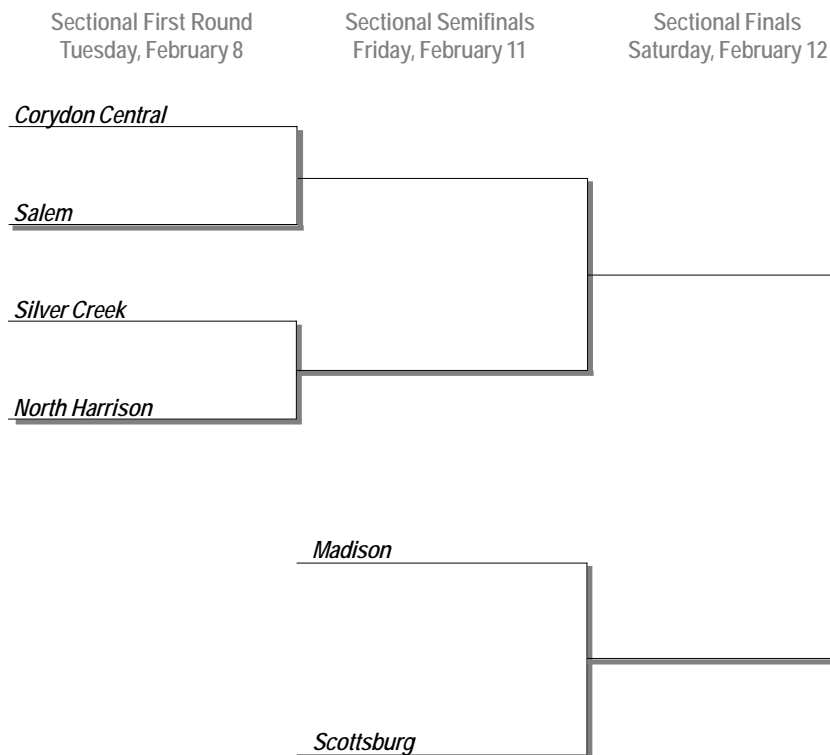

Sectional 30 at Silver Creek (6 Teams)