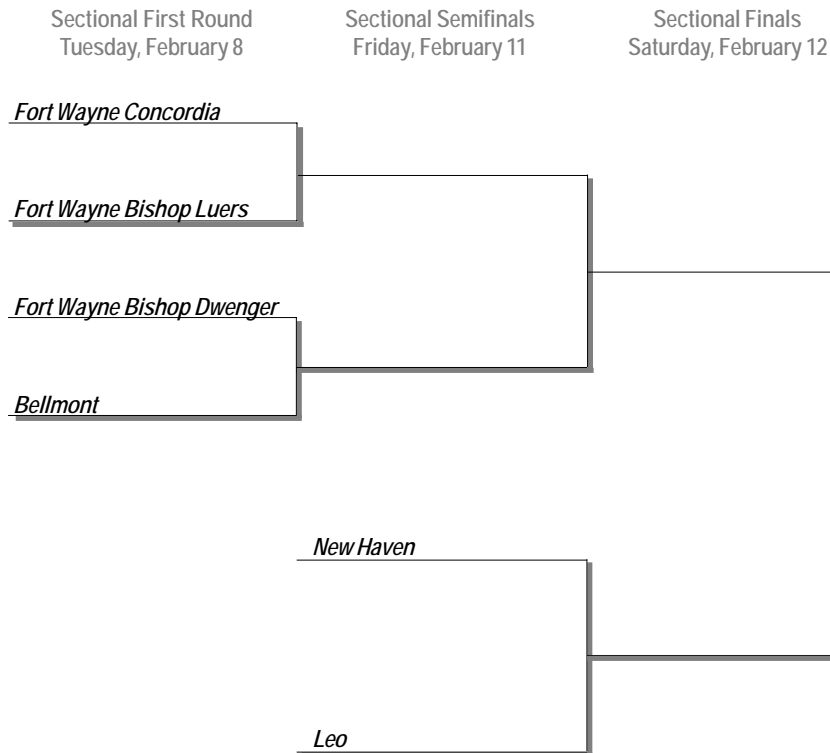

Sectional 18 at Kankakee Valley (5 Teams)

Sectional First Round
Tuesday, February 8

Sectional Semifinals
Friday, February 11

Sectional Finals
Saturday, February 12

Andrean

Gary Wirt

Gary Wallace

Kankakee Valley

Gary Roosevelt

Sectional Champion

2005 IHSAA Class 3A Girls Basketball State Tournament Series

Sectional 21 at Northridge (6 Teams)

Sectional Champion

NOTES

1. Second team listed in the bracket will be home team.
2. The bye game in a 6-team sectional will be the second game played on Friday.
3. An asterisk (*) indicates the host site for the first round will be determined by the draw with the semifinals and championship games played at the host site provided the facility is determined to be appropriate by the IHSAA.

Sectional 22 at Peru (6 Teams)

Sectional Champion

2005 IHSAA Class 3A Girls Basketball State Tournament Series

Sectional 23 at Leo (6 Teams)

Sectional Champion

NOTES

1. Second team listed in the bracket will be home team.
2. The bye game in a 6-team sectional will be the second game played on Friday.
3. An asterisk (*) indicates the host site for the first round will be determined by the draw with the semifinals and championship games played at the host site provided the facility is determined to be appropriate by the IHSAA.

Sectional 24 at Elwood (6 Teams)

Sectional Champion

2005 IHSAA Class 3A Girls Basketball State Tournament Series

Sectional 25 at Crawfordsville (6 Teams)

Sectional Champion

NOTES

1. Second team listed in the bracket will be home team.
2. The bye game in a 6-team sectional will be the second game played on Friday.
3. An asterisk (*) indicates the host site for the first round will be determined by the draw with the semifinals and championship games played at the host site provided the facility is determined to be appropriate by the IHSAA.