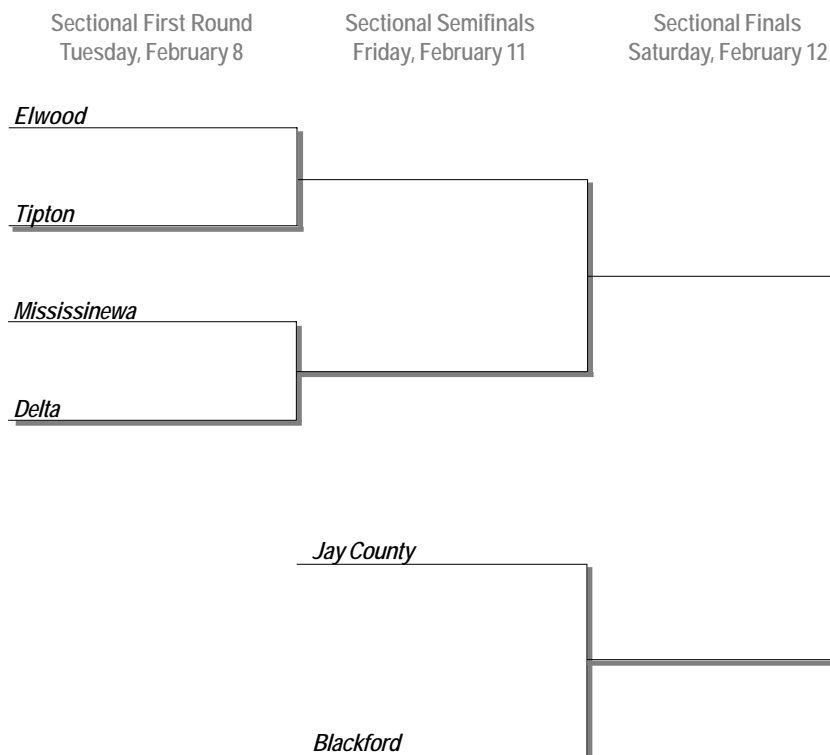

2005 IHSAA Class 3A Girls Basketball State Tournament Series

Sectional 17 at Hammond Morton (6 Teams)

Sectional First Round
Tuesday, February 8

Sectional Semifinals
Friday, February 11

Sectional Finals
Saturday, February 12

Gary Roosevelt

Sectional Champion

2005 IHSAA Class 3A Girls Basketball State Tournament Series

Sectional 21 at Northridge (6 Teams)

Sectional Champion

NOTES

1. Second team listed in the bracket will be home team.
2. The bye game in a 6-team sectional will be the second game played on Friday.
3. An asterisk (*) indicates the host site for the first round will be determined by the draw with the semifinals and championship games played at the host site provided the facility is determined to be appropriate by the IHSAA.

Sectional 22 at Peru (6 Teams)

Sectional Champion

2005 IHSAA Class 3A Girls Basketball State Tournament Series

Sectional 23 at Leo (6 Teams)

Sectional Champion

NOTES

1. Second team listed in the bracket will be home team.
2. The bye game in a 6-team sectional will be the second game played on Friday.
3. An asterisk (*) indicates the host site for the first round will be determined by the draw with the semifinals and championship games played at the host site provided the facility is determined to be appropriate by the IHSAA.

Sectional 24 at Elwood (6 Teams)

Sectional Champion

2005 IHSAA Class 3A Girls Basketball State Tournament Series

Sectional 25 at Crawfordsville (6 Teams)

Sectional Champion

NOTES

1. Second team listed in the bracket will be home team.
2. The bye game in a 6-team sectional will be the second game played on Friday.
3. An asterisk (*) indicates the host site for the first round will be determined by the draw with the semifinals and championship games played at the host site provided the facility is determined to be appropriate by the IHSAA.