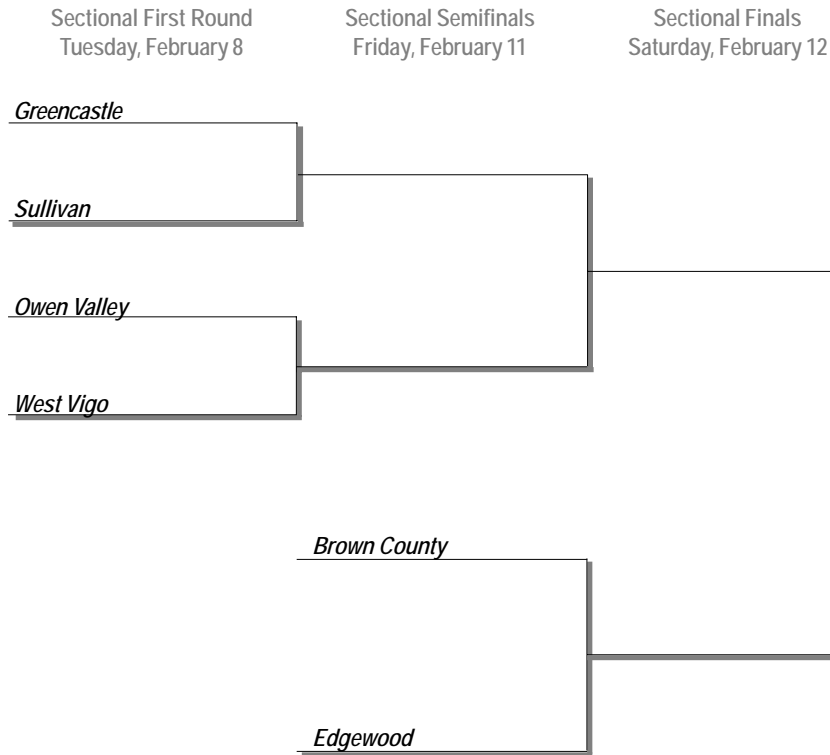

2005 IHSAA Class 3A Girls Basketball State Tournament Series

Sectional 29 at Brown County (6 Teams)