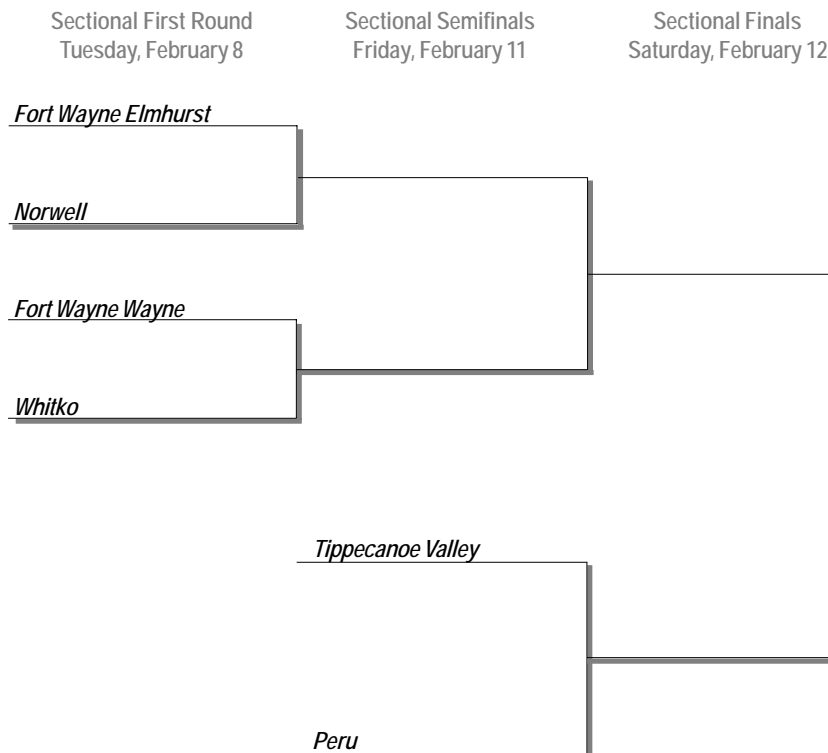

2005 IHSAA Class 3A Girls Basketball State Tournament Series

Sectional 17 at Hammond Morton (6 Teams)

Sectional First Round
Tuesday, February 8

Sectional Semifinals
Friday, February 11

Sectional Finals
Saturday, February 12

Sectional 18 at Kankakee Valley (5 Teams)

Sectional First Round
Tuesday, February 8

Sectional Semifinals
Friday, February 11

Sectional Finals
Saturday, February 12

Andrean

Gary Wirt

Gary Wallace

Kankakee Valley

Gary Roosevelt

Sectional Champion

2005 IHSAA Class 3A Girls Basketball State Tournament Series

Sectional 21 at Northridge (6 Teams)

Sectional Champion

NOTES

1. Second team listed in the bracket will be home team.
2. The bye game in a 6-team sectional will be the second game played on Friday.
3. An asterisk (*) indicates the host site for the first round will be determined by the draw with the semifinals and championship games played at the host site provided the facility is determined to be appropriate by the IHSAA.

Sectional 22 at Peru (6 Teams)

Sectional Champion

2005 IHSAA Class 3A Girls Basketball State Tournament Series

Sectional 23 at Leo (6 Teams)

Sectional Champion

NOTES

1. Second team listed in the bracket will be home team.
2. The bye game in a 6-team sectional will be the second game played on Friday.
3. An asterisk (*) indicates the host site for the first round will be determined by the draw with the semifinals and championship games played at the host site provided the facility is determined to be appropriate by the IHSAA.