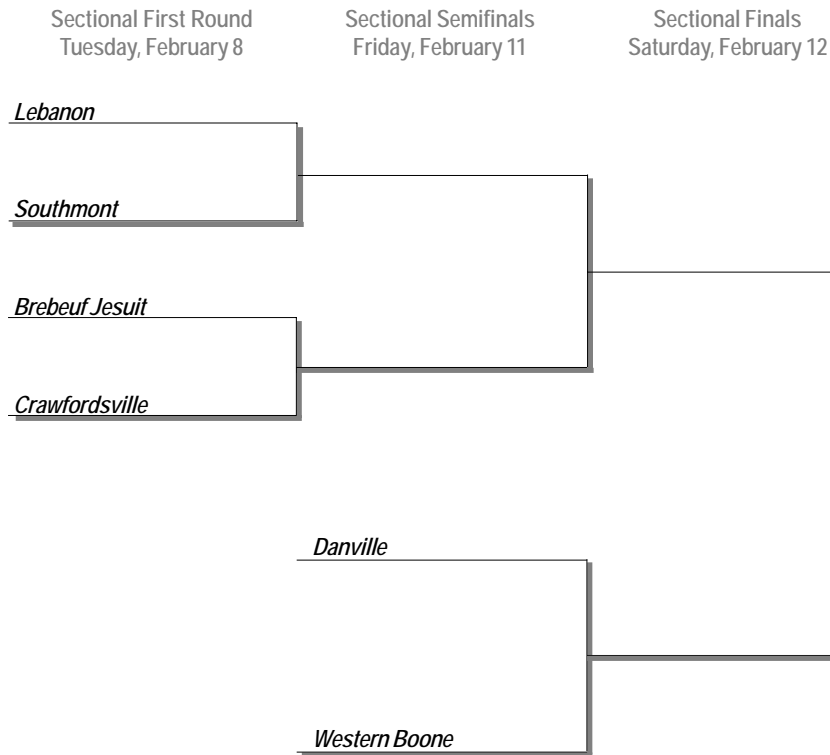

Sectional 18 at Kankakee Valley (5 Teams)

Sectional First Round
Tuesday, February 8

Sectional Semifinals
Friday, February 11

Sectional Finals
Saturday, February 12

Andrean

Gary Wirt

Gary Wallace

Kankakee Valley

Gary Roosevelt

Sectional Champion

2005 IHSAA Class 3A Girls Basketball State Tournament Series

Sectional 21 at Northridge (6 Teams)

Sectional Champion

NOTES

1. Second team listed in the bracket will be home team.
2. The bye game in a 6-team sectional will be the second game played on Friday.
3. An asterisk (*) indicates the host site for the first round will be determined by the draw with the semifinals and championship games played at the host site provided the facility is determined to be appropriate by the IHSAA.

Sectional 22 at Peru (6 Teams)

Sectional Champion

2005 IHSAA Class 3A Girls Basketball State Tournament Series

Sectional 23 at Leo (6 Teams)

Sectional Champion

NOTES

1. Second team listed in the bracket will be home team.
2. The bye game in a 6-team sectional will be the second game played on Friday.
3. An asterisk (*) indicates the host site for the first round will be determined by the draw with the semifinals and championship games played at the host site provided the facility is determined to be appropriate by the IHSAA.

Sectional 24 at Elwood (6 Teams)

Sectional Champion

2005 IHSAA Class 3A Girls Basketball State Tournament Series

Sectional 25 at Crawfordsville (6 Teams)

Sectional Champion

NOTES

1. Second team listed in the bracket will be home team.
2. The bye game in a 6-team sectional will be the second game played on Friday.
3. An asterisk (*) indicates the host site for the first round will be determined by the draw with the semifinals and championship games played at the host site provided the facility is determined to be appropriate by the IHSAA.