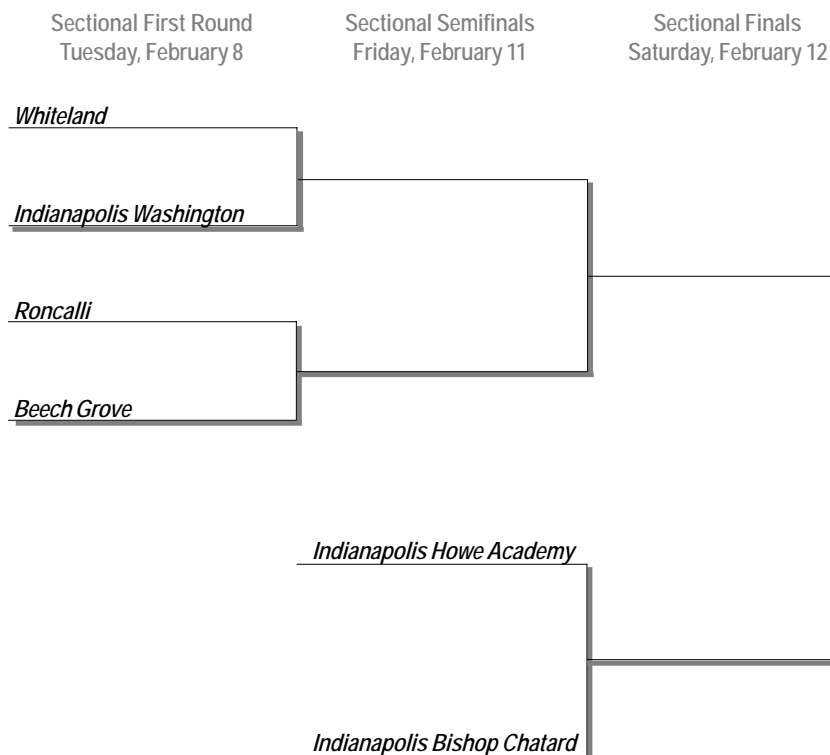

Gary Roosevelt

Sectional Champion

2005 IHSAA Class 3A Girls Basketball State Tournament Series

Sectional 21 at Northridge (6 Teams)

Sectional Champion

NOTES

1. Second team listed in the bracket will be home team.
2. The bye game in a 6-team sectional will be the second game played on Friday.
3. An asterisk (*) indicates the host site for the first round will be determined by the draw with the semifinals and championship games played at the host site provided the facility is determined to be appropriate by the IHSAA.

Sectional 22 at Peru (6 Teams)

Sectional Champion

2005 IHSAA Class 3A Girls Basketball State Tournament Series

Sectional 23 at Leo (6 Teams)

Sectional Champion

NOTES

1. Second team listed in the bracket will be home team.
2. The bye game in a 6-team sectional will be the second game played on Friday.
3. An asterisk (*) indicates the host site for the first round will be determined by the draw with the semifinals and championship games played at the host site provided the facility is determined to be appropriate by the IHSAA.

Sectional 24 at Elwood (6 Teams)

Sectional Champion

2005 IHSAA Class 3A Girls Basketball State Tournament Series

Sectional 25 at Crawfordsville (6 Teams)

Sectional Champion

NOTES

1. Second team listed in the bracket will be home team.
2. The bye game in a 6-team sectional will be the second game played on Friday.
3. An asterisk (*) indicates the host site for the first round will be determined by the draw with the semifinals and championship games played at the host site provided the facility is determined to be appropriate by the IHSAA.

Sectional 26 at Beech Grove (6 Teams)

Sectional Champion

2005 IHSAA Class 3A Girls Basketball State Tournament Series

Sectional 27 at New Palestine (6 Teams)

Sectional First Round
Tuesday, February 8

Sectional Semifinals
Friday, February 11