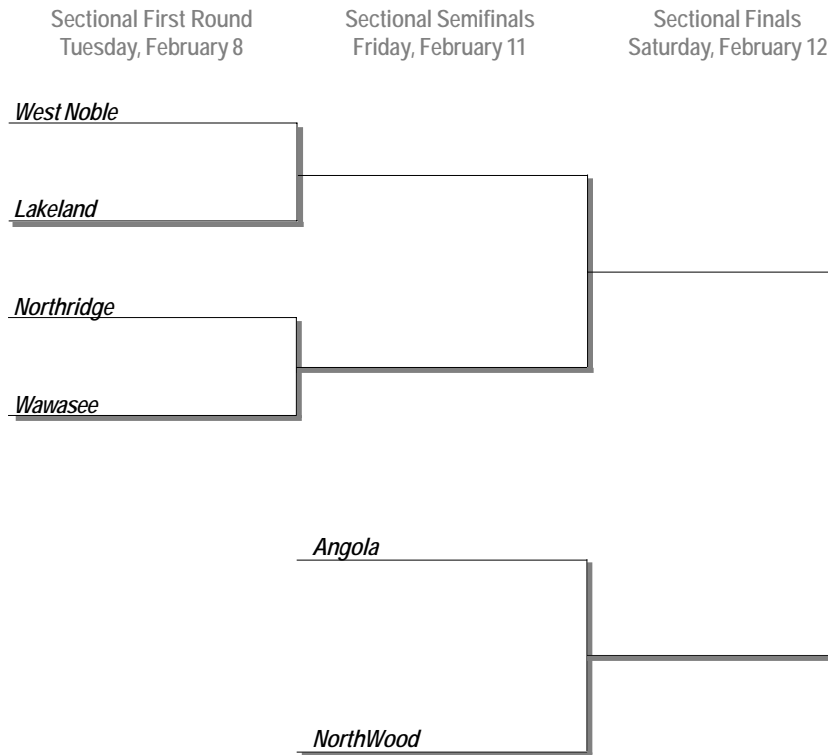

NOTES

1. Second team listed in the bracket will be home team.
2. The bye game in a 6-team sectional will be the second game played on Friday.
3. An asterisk (*) indicates the host site for the first round will be determined by the draw with the semifinals and championship games played at the host site provided the facility is determined to be appropriate by the IHSAA.

Sectional 18 at Kankakee Valley (5 Teams)

Sectional First Round
Tuesday, February 8

Sectional Semifinals
Friday, February 11

Sectional Finals
Saturday, February 12

Andrean

Gary Wirt

Gary Wallace

Kankakee Valley

Gary Roosevelt

Sectional Champion

2005 IHSAA Class 3A Girls Basketball State Tournament Series

Sectional 21 at Northridge (6 Teams)

Sectional Champion

NOTES

1. Second team listed in the bracket will be home team.
2. The bye game in a 6-team sectional will be the second game played on Friday.
3. An asterisk (*) indicates the host site for the first round will be determined by the draw with the semifinals and championship games played at the host site provided the facility is determined to be appropriate by the IHSAA.

Sectional 22 at Peru (6 Teams)

Sectional Champion

2005 IHSAA Class 3A Girls Basketball State Tournament Series

Sectional 23 at Leo (6 Teams)

Sectional Champion

NOTES

1. Second team listed in the bracket will be home team.
2. The bye game in a 6-team sectional will be the second game played on Friday.
3. An asterisk (*) indicates the host site for the first round will be determined by the draw with the semifinals and championship games played at the host site provided the facility is determined to be appropriate by the IHSAA.