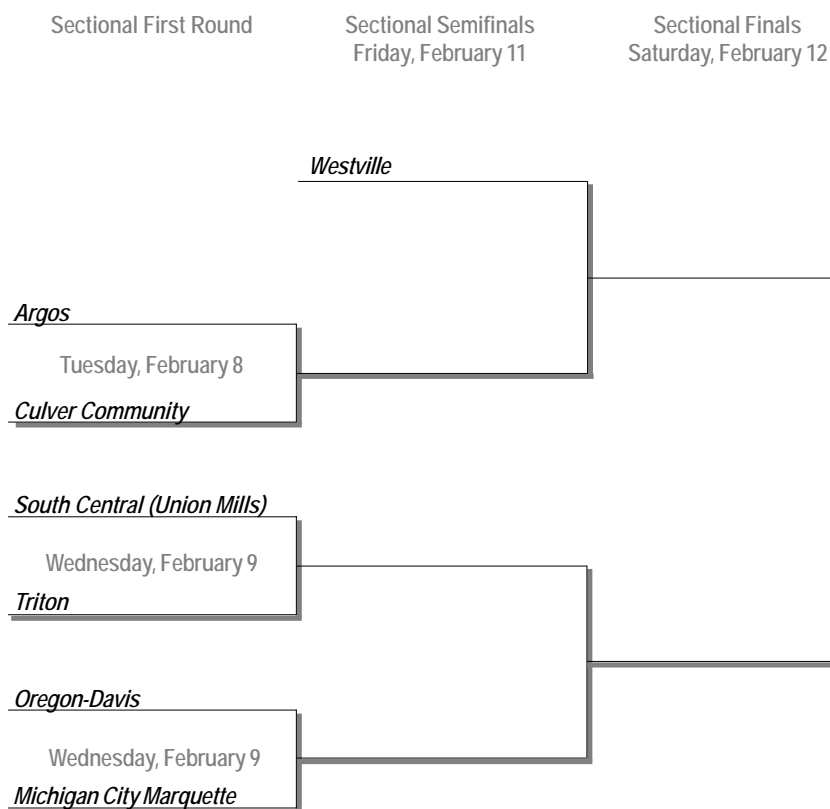

2005 IHSAA Class A Girls Basketball State Tournament Series

Sectional 49 at Washington Township (7 Teams)

Sectional Champion

NOTES

1. Second team listed in the bracket will be home team.
2. The bye game in a 6-team sectional will be the second game played on Friday.
3. An asterisk (*) indicates the host site for the first round will be determined by the draw with the semifinals and championship games played at the host site provided the facility is determined to be appropriate by the IHSAA.

Sectional 50 at Oregon-Davis (7 Teams)

Sectional Champion

2005 IHSAA Class A Girls Basketball State Tournament Series

Sectional 51 at Bethany Christian (6 Teams)

Sectional First Round
Tuesday, February 8

Sectional Semifinals
Friday, February 11

Sectional Champion

NOTES

1. Second team listed in the bracket will be home team.
2. The bye game in a 6-team sectional will be the second game played on Friday.
3. An asterisk (*) indicates the host site for the first round will be determined by the draw with the semifinals and championship games played at the host site provided the facility is determined to be appropriate by the IHSAA.

TBA

Semi-State Note:

Teams will be assigned to Semi-State sites once the Regional results are known. Assignments will be made based on geography. Northern Semi-State sites include Elkhart Central (Northside Gym) and Plymouth while southern Semi-State sites are Southport and Southridge.