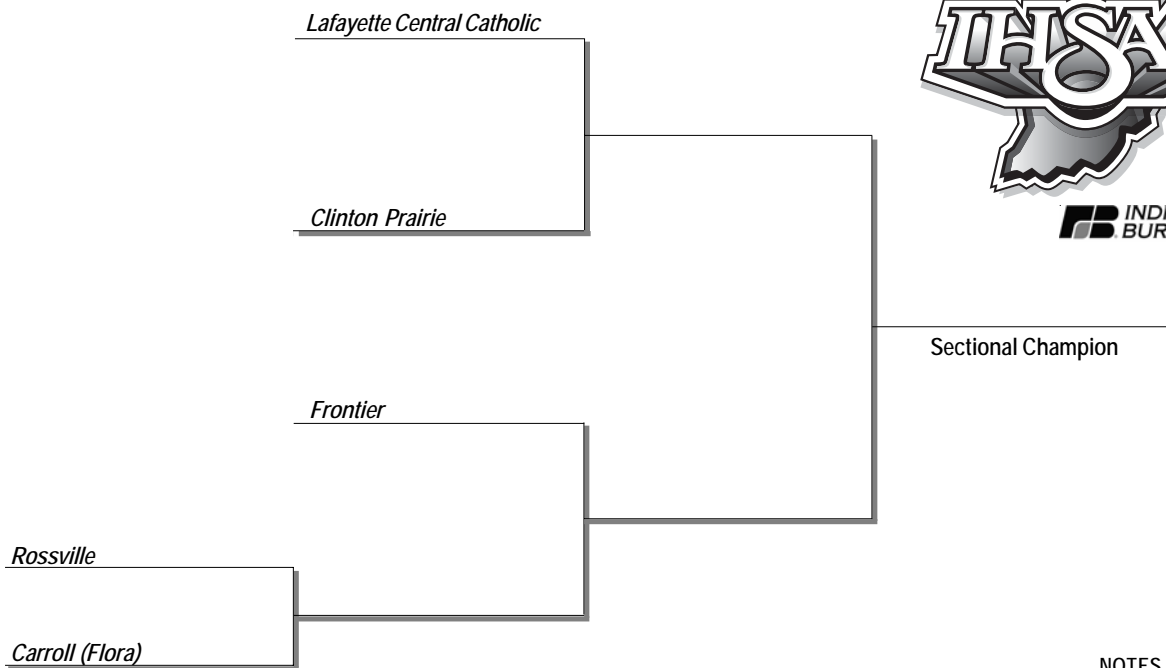

Sectional Champion

NOTES

1. Second team listed in the bracket will be home team.
2. The bye game in a 6-team sectional will be the second game played on Friday.
3. An asterisk (*) indicates the host site for the first round will be determined by the draw with the semifinals and championship games played at the host site provided the facility is determined to be appropriate by the IHSAA.

Sectional 52 at West Central (6 Teams)

Sectional First Round
Tuesday, February 8

Sectional Semifinals
Friday, February 11

Sectional Finals
Saturday, February 12

Tri-County

West Central

Pioneer

North White

Caston

South Newton

Sectional Champion

2005 IHSAA Class A Girls Basketball State Tournament Series

Sectional 53 at Frontier (5 Teams)

Sectional First Round
Tuesday, February 8

Sectional Semifinals
Friday, February 11

Sectional Finals
Saturday, February 12

**INDIANA FARM
BUREAU INSURANCE**

NOTES

1. Second team listed in the bracket will be home team.
2. The bye game in a 6-team sectional will be the second game played on Friday.
3. An asterisk (*) indicates the host site for the first round will be determined by the draw with the semifinals and championship games played at the host site provided the facility is determined to be appropriate by the IHSAA.