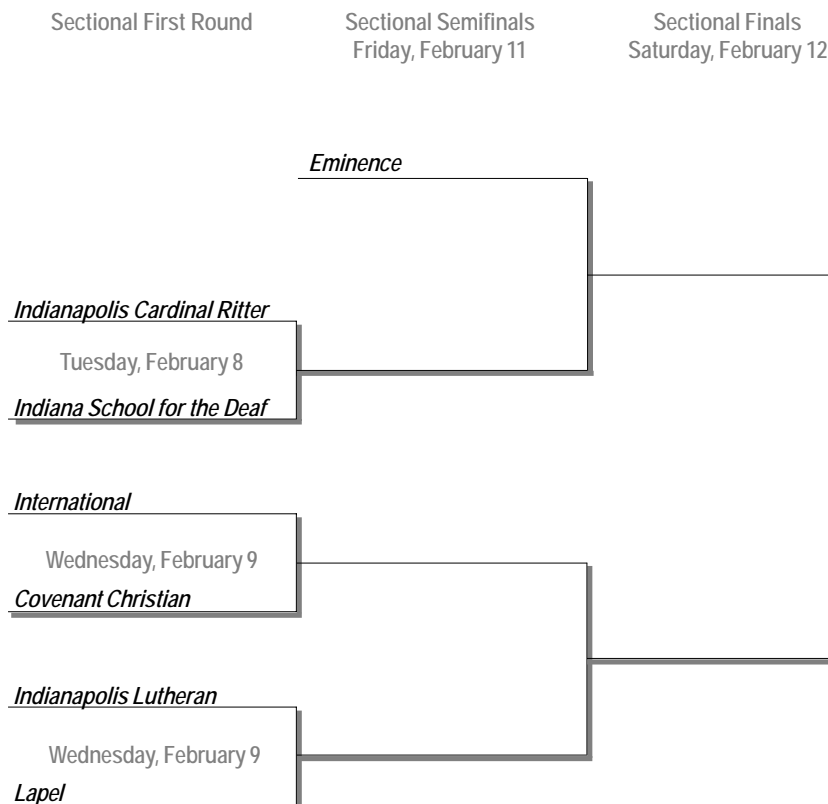

2005 IHSAA Class A Girls Basketball State Tournament Series

Sectional 49 at Washington Township (7 Teams)

Sectional Champion

NOTES

1. Second team listed in the bracket will be home team.
2. The bye game in a 6-team sectional will be the second game played on Friday.
3. An asterisk (*) indicates the host site for the first round will be determined by the draw with the semifinals and championship games played at the host site provided the facility is determined to be appropriate by the IHSAA.

Sectional Finals
Saturday, February 12

**INDIANA FARM
BUREAU INSURANCE**

NOTES

1. Second team listed in the bracket will be home team.
2. The bye game in a 6-team sectional will be the second game played on Friday.
3. An asterisk (*) indicates the host site for the first round will be determined by the draw with the semifinals and championship games played at the host site provided the facility is determined to be appropriate by the IHSAA.

Sectional 54 at Tri-Central (5 Teams)

Sectional First Round
Tuesday, February 8

Sectional Semifinals
Friday, February 11

Sectional Finals
Saturday, February 12

2005 IHSAA Class A Girls Basketball State Tournament Series

Sectional 55 at Randolph Southern (7 Teams)

Sectional 56 at Eminence (7 Teams)

NOTES

1. Second team listed in the bracket will be home team.
2. The bye game in a 6-team sectional will be the second game played on Friday.
3. An asterisk (*) indicates the host site for the first round will be determined by the draw with the semifinals and championship games played at the host site provided the facility is determined to be appropriate by the IHSAA.