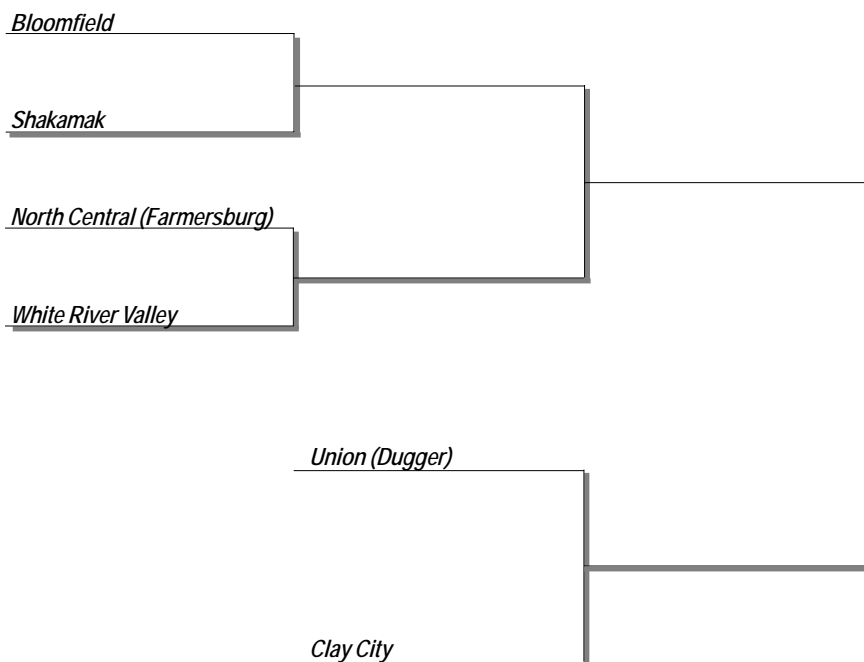

Sectional 62 at Clay City (6 Teams)

Sectional First Round
Tuesday, February 8

Sectional Semifinals
Friday, February 11

Sectional Finals
Saturday, February 12