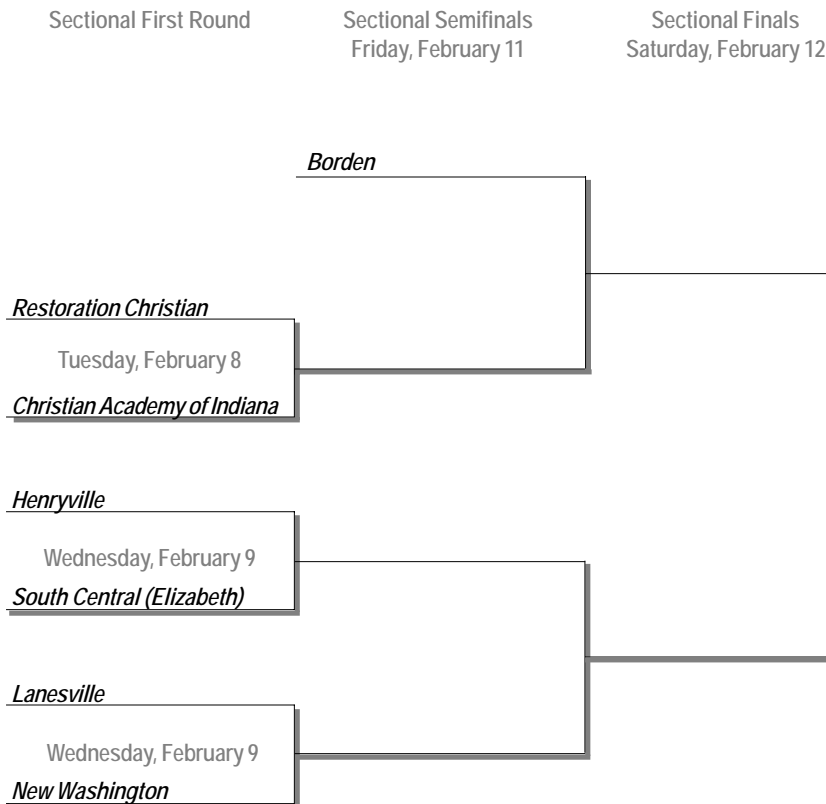

Sectional 60 at Borden (7 Teams)