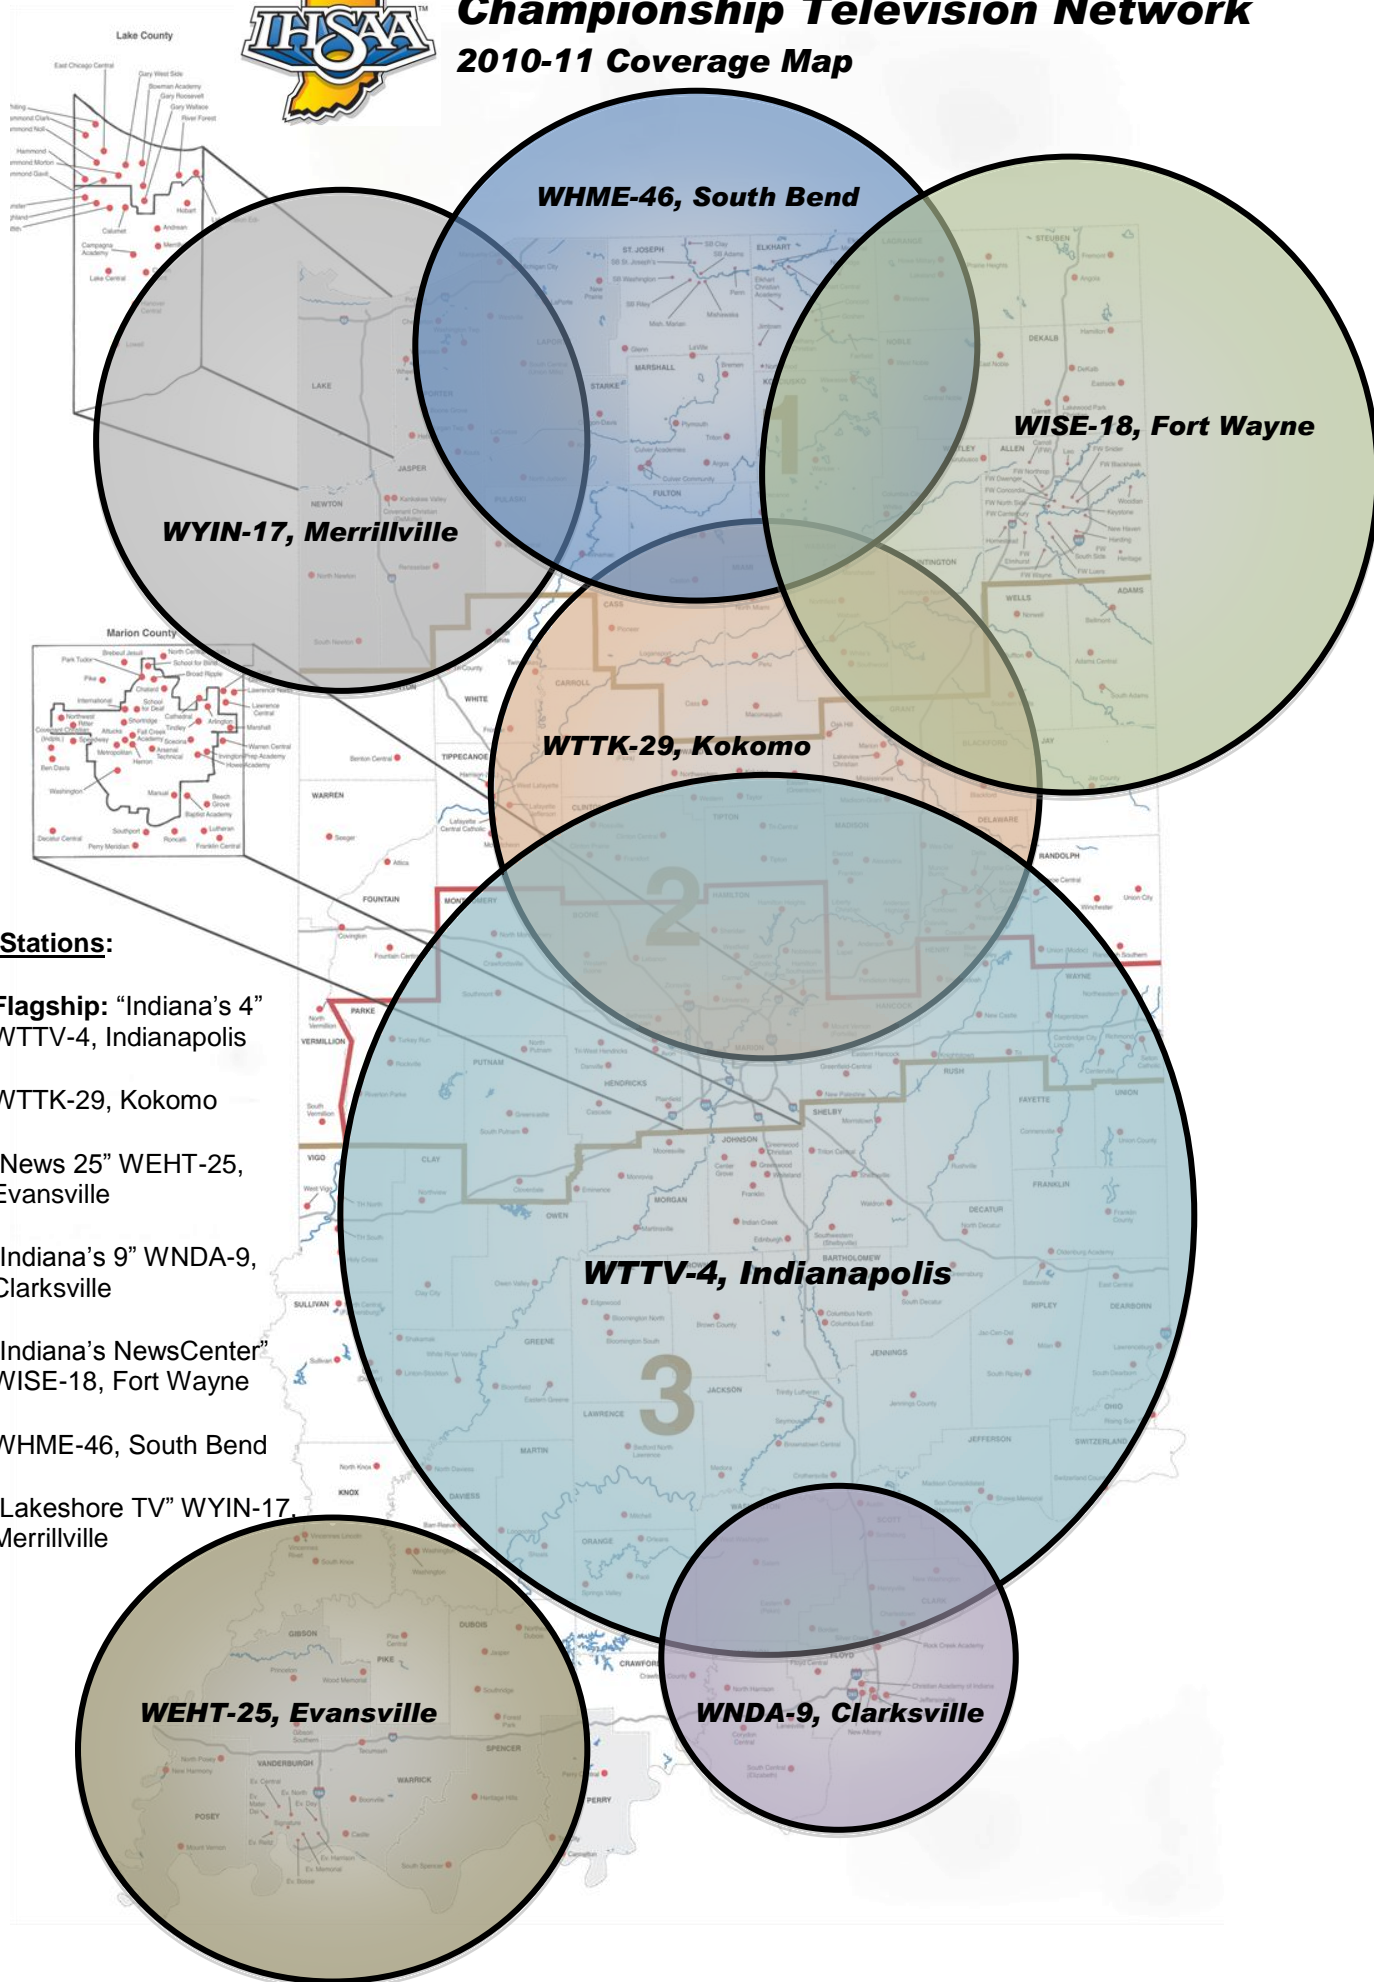

Championship Television Network 2010-11 Coverage Map

Affiliate Stations:

- **Flagship:** "Indiana's 4" WTTV-4, Indianapolis
- WTTK-29, Kokomo
- "News 25" WEHT-25, Evansville
- "Indiana's 9" WNDA-9, Clarksville
- "Indiana's NewsCenter" WISE-18, Fort Wayne
- WHME-46, South Bend
- "Lakeshore TV" WYIN-17, Merrillville