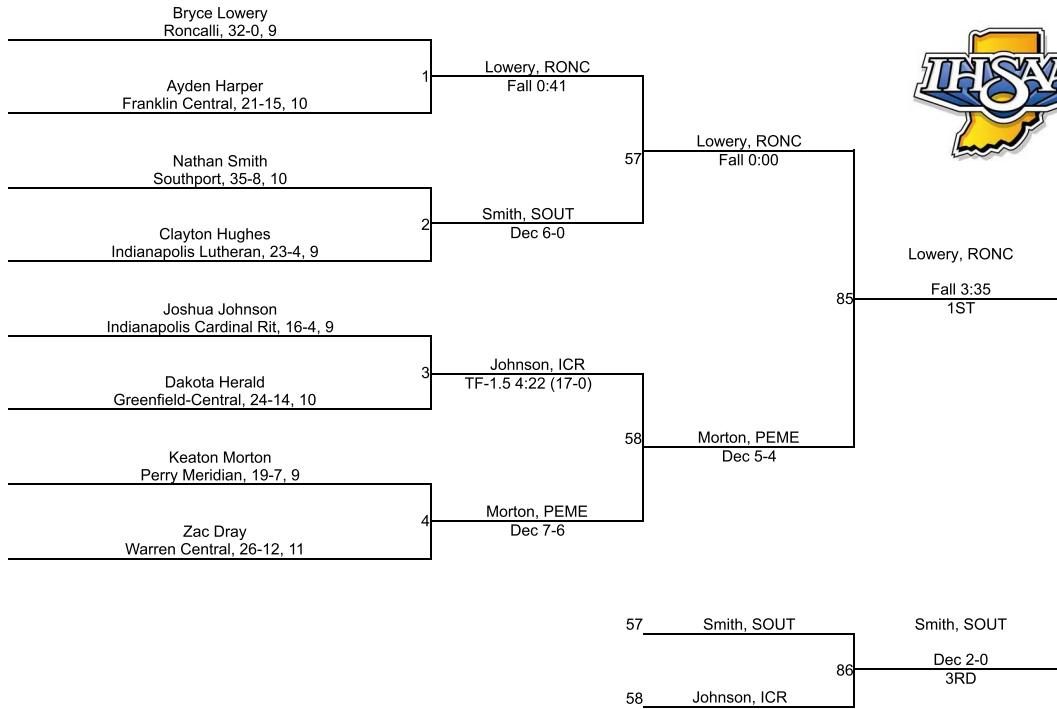

# Team Scores

Printed on 02/08/2020 08:13 p.m.

Team Scores		
1	Warren Central	196.5
2	Perry Meridian	146.0
3	Roncalli	137.0
4	Franklin Central	59.0
5	Southport	56.5
6	New Palestine	51.0
7	Greenfield-Central	42.5
8	Indianapolis Lutheran	31.0
9	Indianapolis Cardinal Ritter	16.5
10	Shelbyville	11.0
11	Triton Central	9.0
12	Eastern Hancock	8.0
12	Indianapolis Scecina Memorial	8.0
14	Beech Grove	6.0
15	Indianapolis Crispus Attucks	0.0
15	Indianapolis George Washington Community	0.0
15	Indianapolis Howe Academy	0.0
15	Providence Cristo Rey	0.0

# IHSAA Regional @ Perry Meridian

106