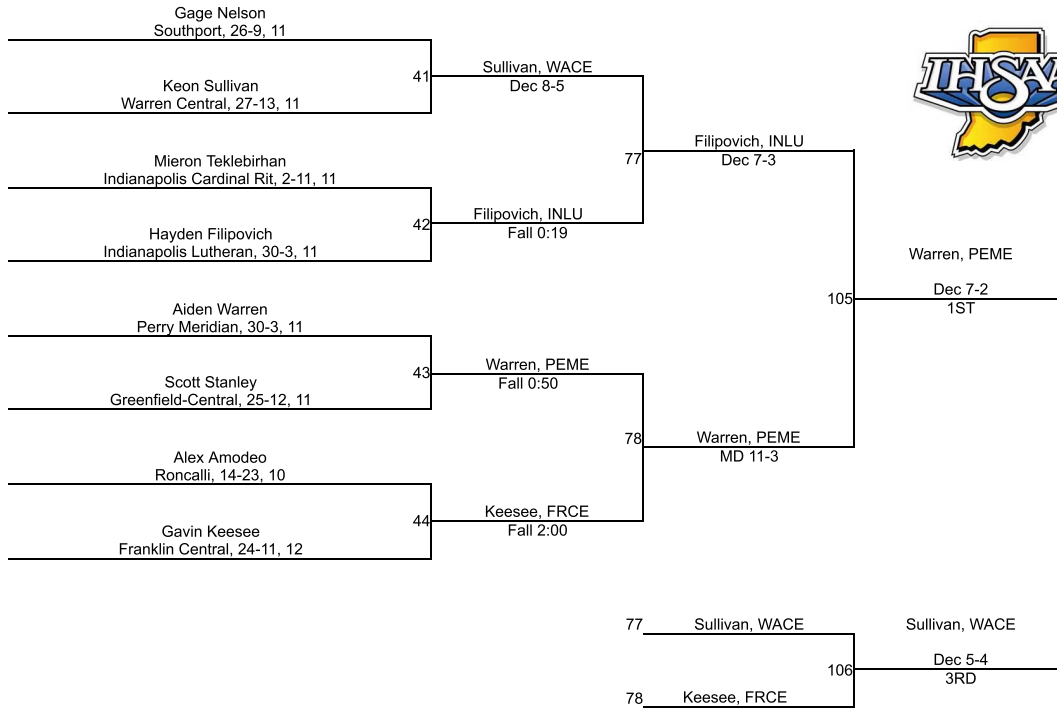

IHSAA Regional @ Perry Meridian

182