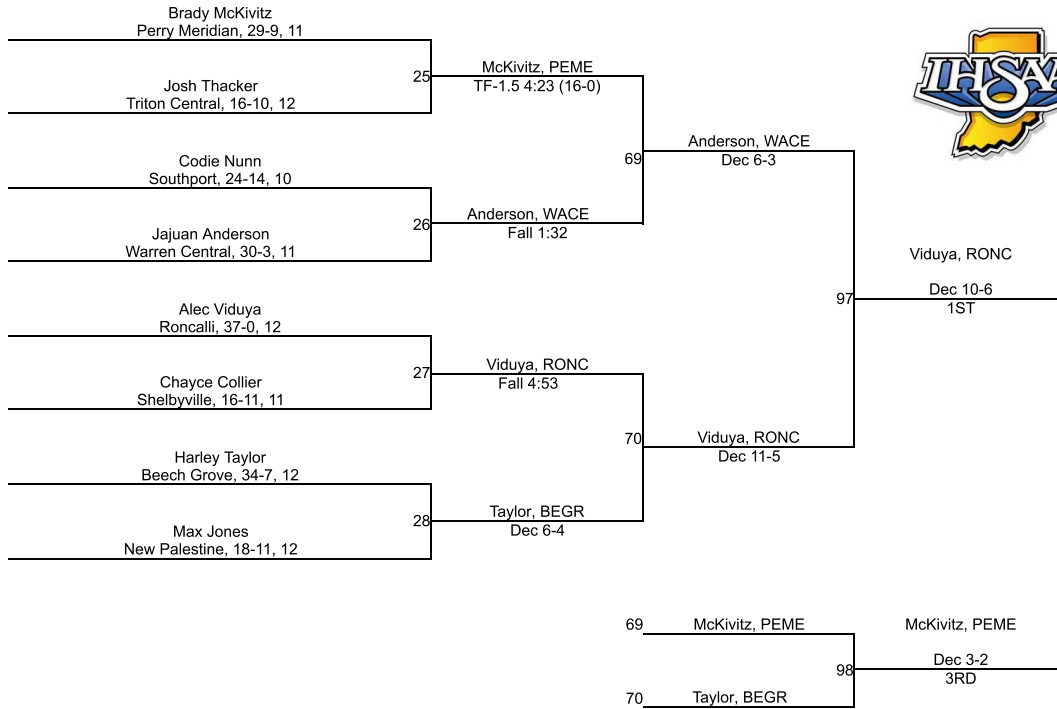

IHSAA Regional @ Perry Meridian

145