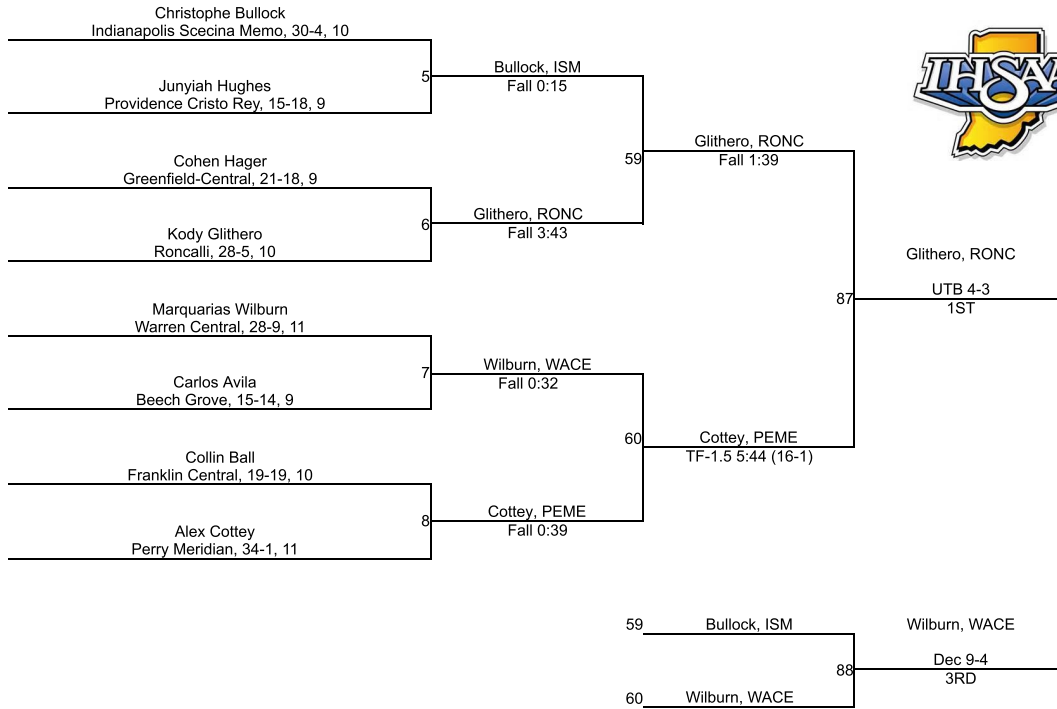

IHSAA Regional @ Perry Meridian

113