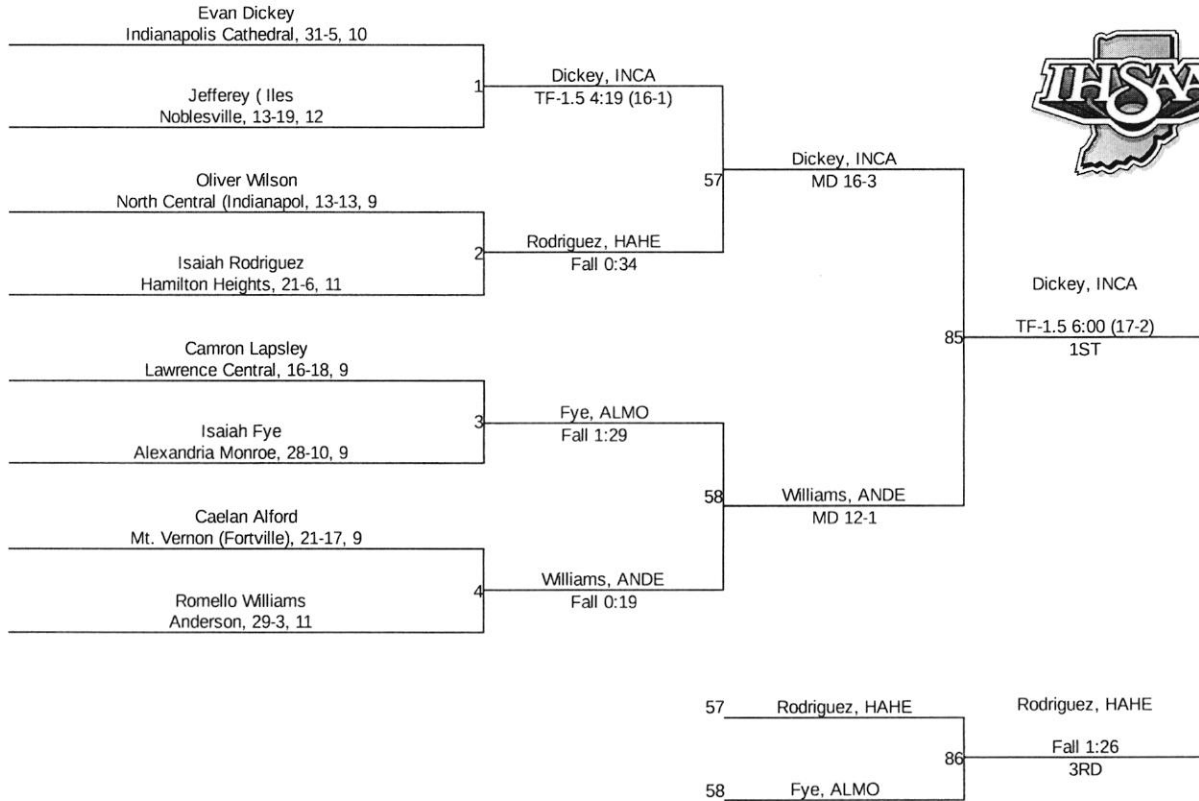

IHSAA Regional @ Pendleton Heights

106