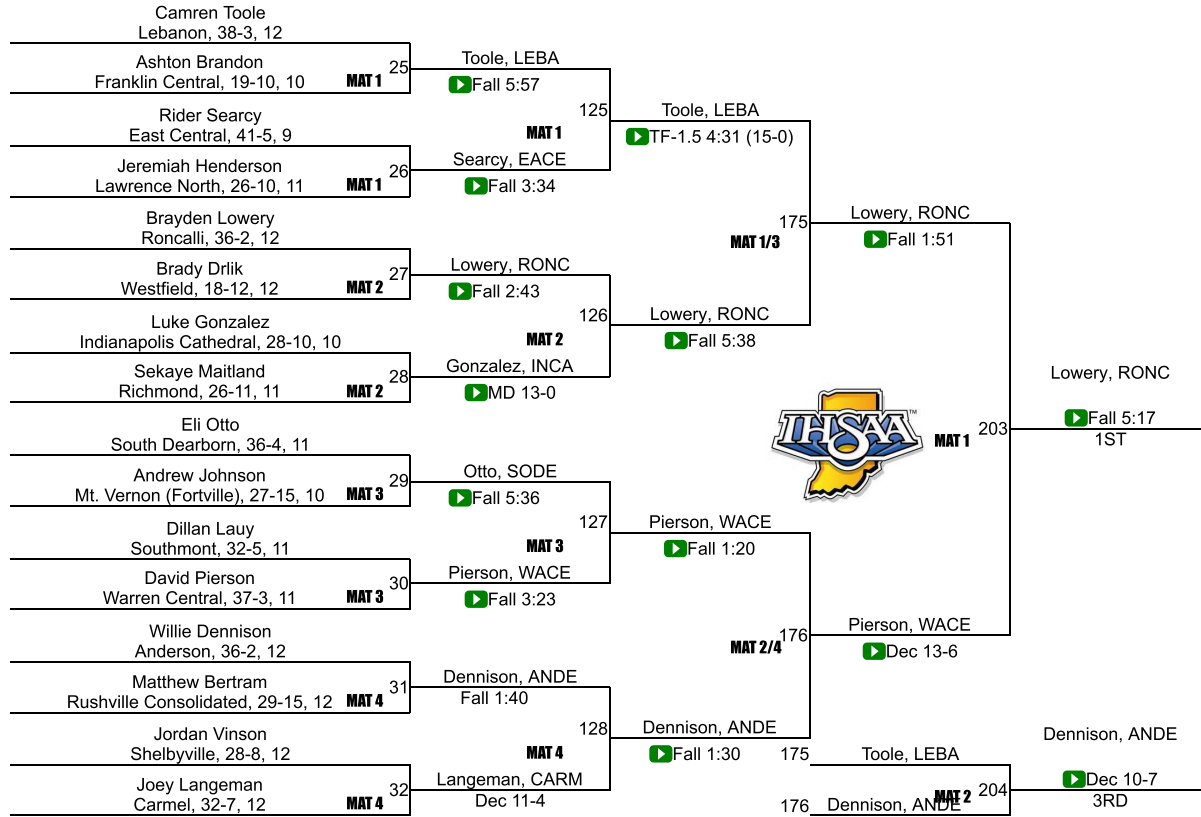

20	Anderson	19.0
21	Frankfort	18.0
21	Pendleton Heights	18.0
23	Indianapolis Cardinal Ritter	17.0
24	Lawrence North	16.0
25	Lebanon	15.0
25	Richmond	15.0
27	Lawrence Central	14.5
28	Rushville Consolidated	12.0
29	Southmont	8.0
30	Alexandria Monroe	4.0
30	Batesville	4.0
30	Centerville	4.0
30	Knightstown	4.0
30	South Dearborn	4.0
35	Beech Grove	2.0
35	Clinton Central	2.0
35	Covington	2.0
35	Franklin County	2.0
35	Guerin Catholic	2.0
35	Mt. Vernon (Fortville)	2.0
35	New Castle	2.0
42	Brebeuf Jesuit Preparatory	0.0

IHSAA Semi-State @ New Castle

106

IHSAA Semi-State @ New Castle

113

IHSAA Semi-State @ New Castle

120

IHSAA Semi-State @ New Castle

126