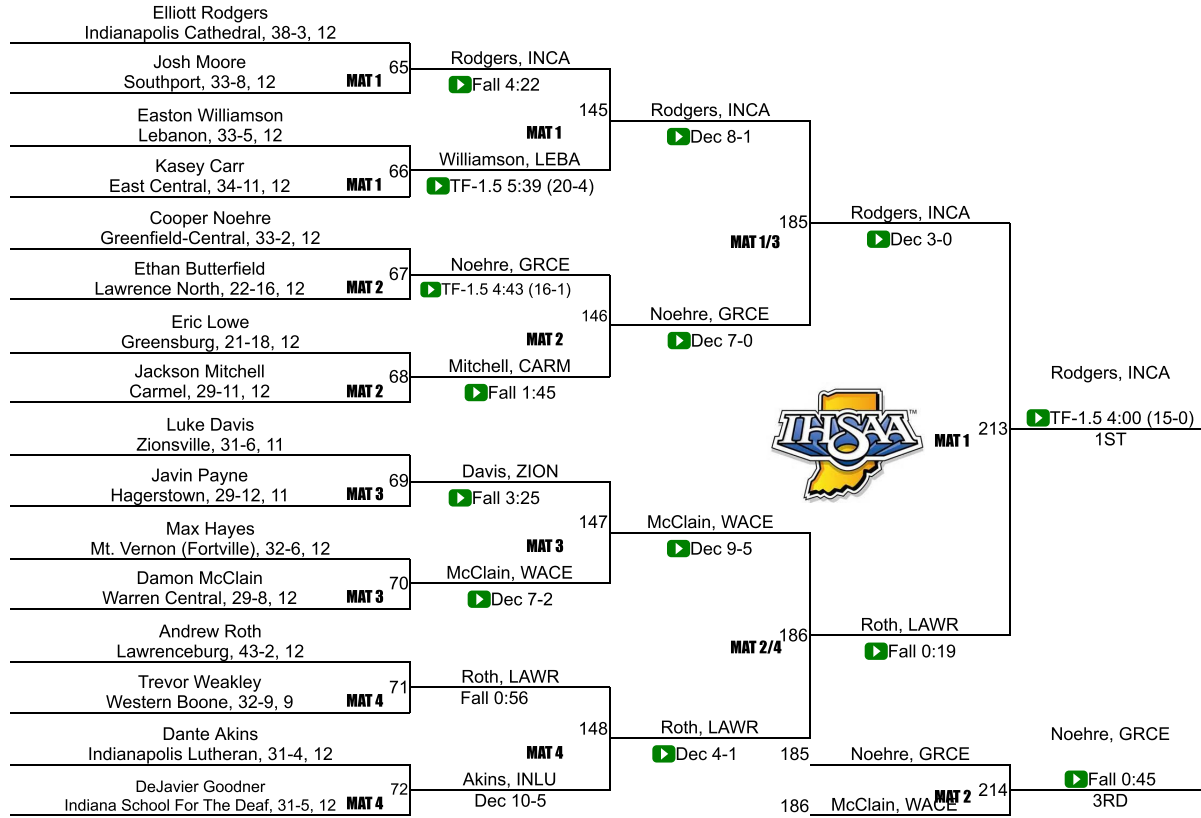

20	Anderson	19.0
21	Frankfort	18.0
21	Pendleton Heights	18.0
23	Indianapolis Cardinal Ritter	17.0
24	Lawrence North	16.0
25	Lebanon	15.0
25	Richmond	15.0
27	Lawrence Central	14.5
28	Rushville Consolidated	12.0
29	Southmont	8.0
30	Alexandria Monroe	4.0
30	Batesville	4.0
30	Centerville	4.0
30	Knightstown	4.0
30	South Dearborn	4.0
35	Beech Grove	2.0
35	Clinton Central	2.0
35	Covington	2.0
35	Franklin County	2.0
35	Guerin Catholic	2.0
35	Mt. Vernon (Fortville)	2.0
35	New Castle	2.0
42	Brebeuf Jesuit Preparatory	0.0

IHSAA Semi-State @ New Castle

132

IHSAA Semi-State @ New Castle

138

IHSAA Semi-State @ New Castle

145

IHSAA Semi-State @ New Castle

152

IHSAA Semi-State @ New Castle

160

IHSAA Semi-State @ New Castle

170

IHSAA Semi-State @ New Castle

182

IHSAA Semi-State @ New Castle

195