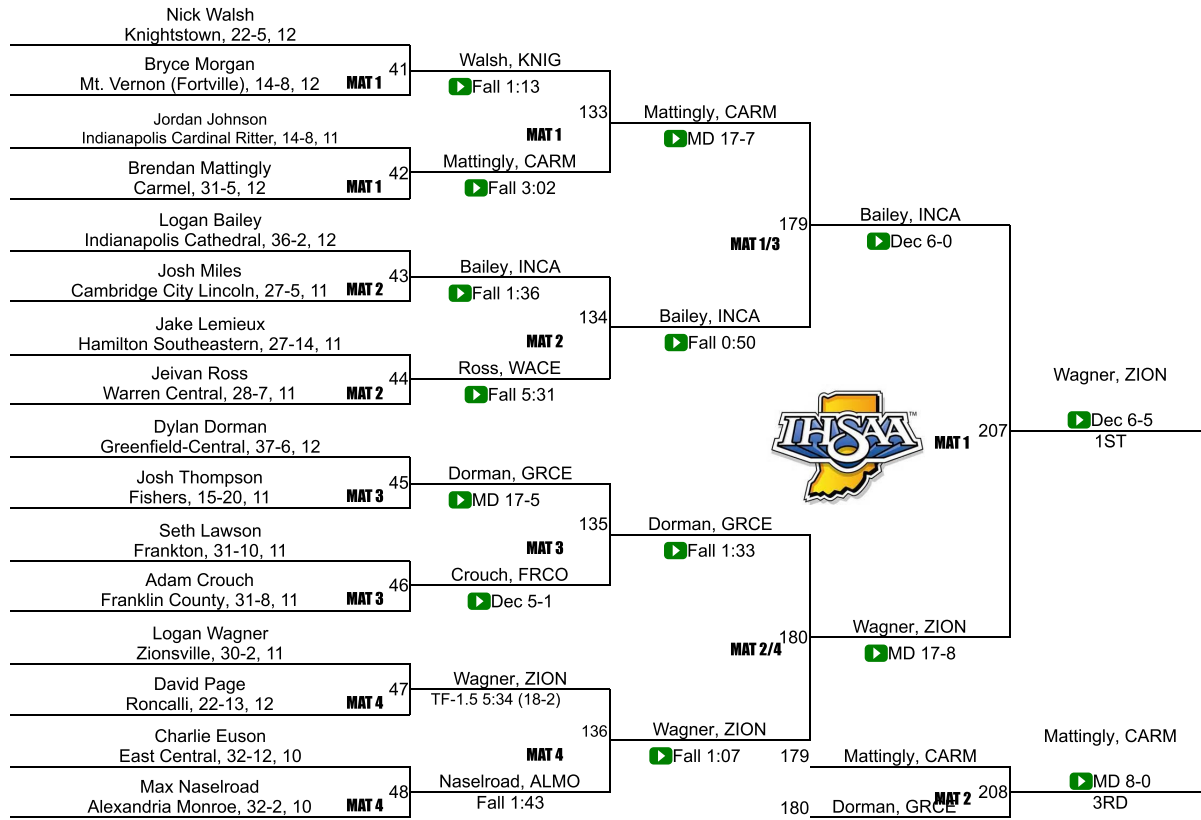

20	Anderson	19.0
21	Frankfort	18.0
21	Pendleton Heights	18.0
23	Indianapolis Cardinal Ritter	17.0
24	Lawrence North	16.0
25	Lebanon	15.0
25	Richmond	15.0
27	Lawrence Central	14.5
28	Rushville Consolidated	12.0
29	Southmont	8.0
30	Alexandria Monroe	4.0
30	Batesville	4.0
30	Centerville	4.0
30	Knightstown	4.0
30	South Dearborn	4.0
35	Beech Grove	2.0
35	Clinton Central	2.0
35	Covington	2.0
35	Franklin County	2.0
35	Guerin Catholic	2.0
35	Mt. Vernon (Fortville)	2.0
35	New Castle	2.0
42	Brebeuf Jesuit Preparatory	0.0

IHSAA Semi-State @ New Castle

106

IHSAA Semi-State @ New Castle

113

IHSAA Semi-State @ New Castle

120

IHSAA Semi-State @ New Castle

126

IHSAA Semi-State @ New Castle

132

IHSAA Semi-State @ New Castle

138

IHSAA Semi-State @ New Castle

145

IHSAA Semi-State @ New Castle

152