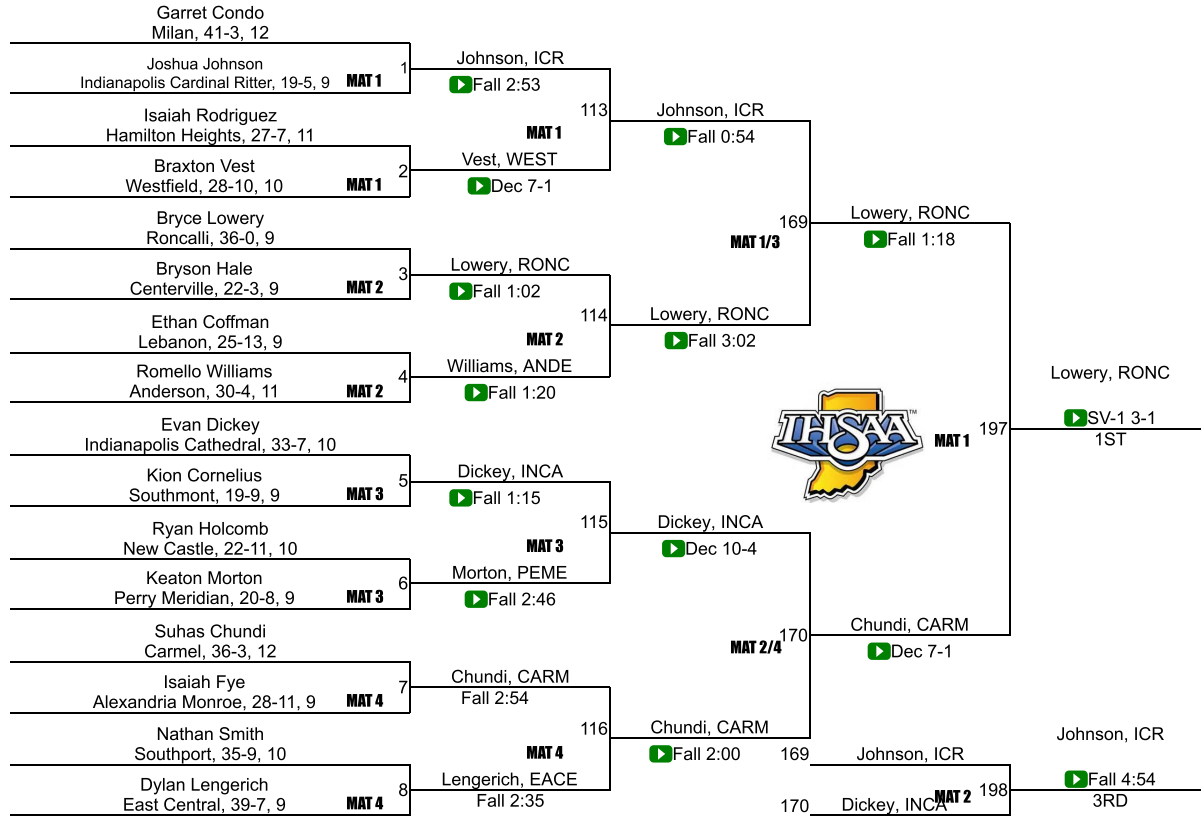

42	Cambridge City Lincoln	0.0
42	Clinton Prairie	0.0
42	Connersville	0.0
42	Eastern Hancock	0.0
42	Elwood Community	0.0
42	Frankton	0.0
42	Greensburg	0.0
42	Hagerstown	0.0
42	Hamilton Heights	0.0
42	Indiana School For The Deaf	0.0
42	Indianapolis Arsenal Technical	0.0
42	Indianapolis Bishop Chatard	0.0
42	Indianapolis Scecina Memorial	0.0
42	Milan	0.0
42	Northeastern	0.0
42	Shelbyville	0.0
42	Tri	0.0
42	Triton Central	0.0
42	Western Boone	0.0

IHSAA Semi-State @ New Castle

106