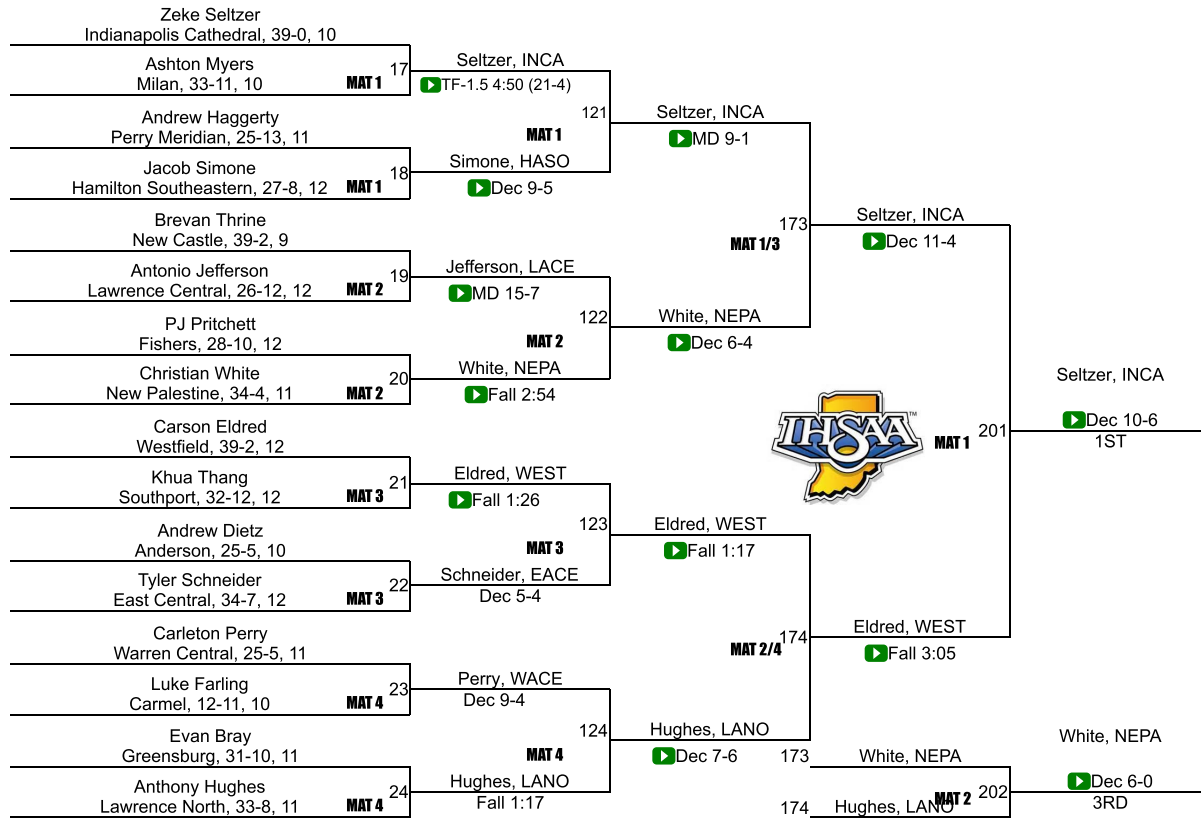

20	Anderson	19.0
21	Frankfort	18.0
21	Pendleton Heights	18.0
23	Indianapolis Cardinal Ritter	17.0
24	Lawrence North	16.0
25	Lebanon	15.0
25	Richmond	15.0
27	Lawrence Central	14.5
28	Rushville Consolidated	12.0
29	Southmont	8.0
30	Alexandria Monroe	4.0
30	Batesville	4.0
30	Centerville	4.0
30	Knightstown	4.0
30	South Dearborn	4.0
35	Beech Grove	2.0
35	Clinton Central	2.0
35	Covington	2.0
35	Franklin County	2.0
35	Guerin Catholic	2.0
35	Mt. Vernon (Fortville)	2.0
35	New Castle	2.0
42	Brebeuf Jesuit Preparatory	0.0

IHSAA Semi-State @ New Castle

106

IHSAA Semi-State @ New Castle

113

IHSAA Semi-State @ New Castle

120

IHSAA Semi-State @ New Castle

126

IHSAA Semi-State @ New Castle

132

IHSAA Semi-State @ New Castle

138

IHSAA Semi-State @ New Castle

145

IHSAA Semi-State @ New Castle

152