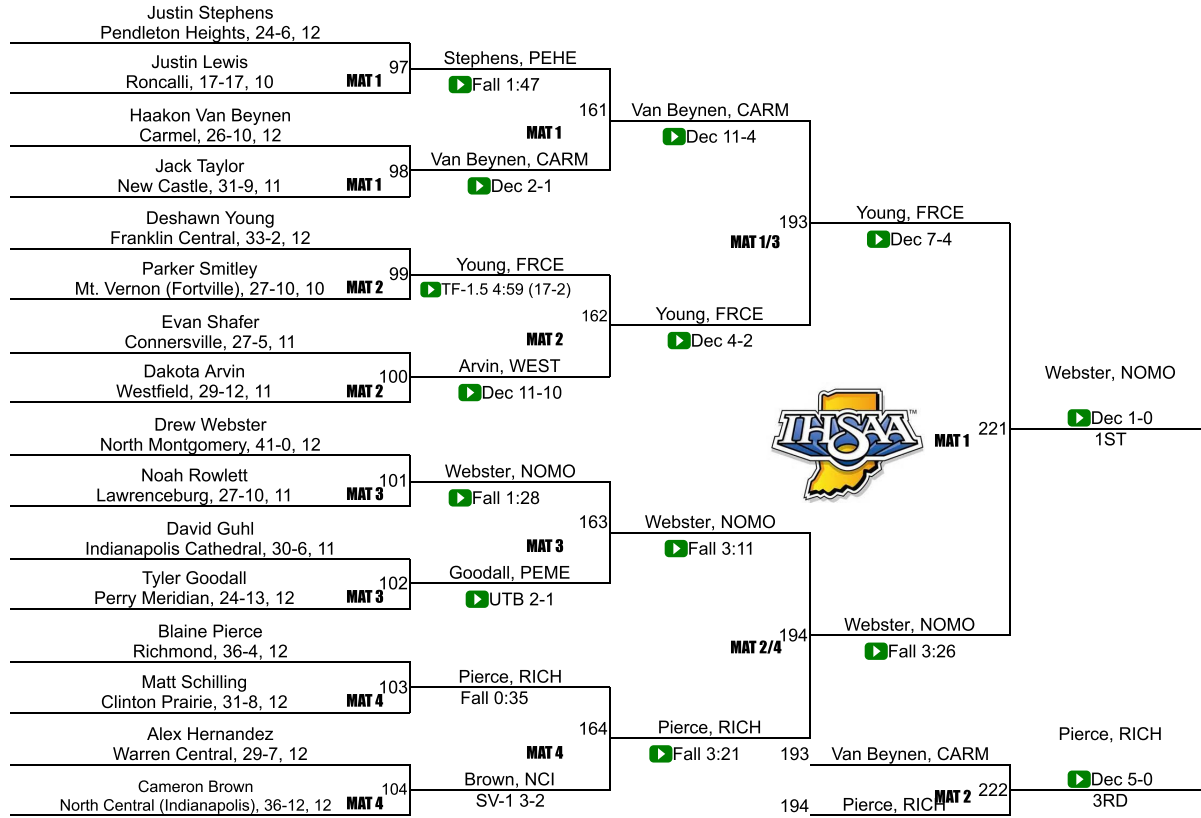

IHSAA Semi-State @ New Castle

220