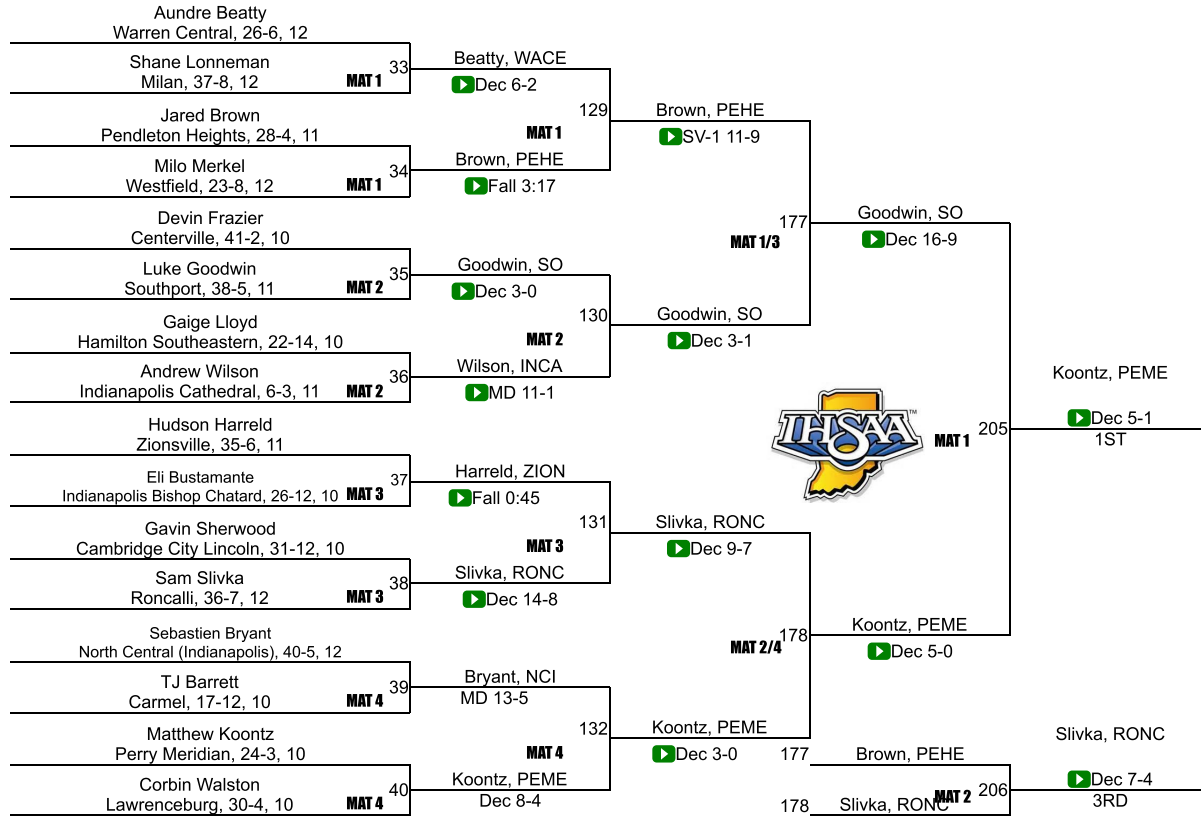

20	Anderson	19.0
21	Frankfort	18.0
21	Pendleton Heights	18.0
23	Indianapolis Cardinal Ritter	17.0
24	Lawrence North	16.0
25	Lebanon	15.0
25	Richmond	15.0
27	Lawrence Central	14.5
28	Rushville Consolidated	12.0
29	Southmont	8.0
30	Alexandria Monroe	4.0
30	Batesville	4.0
30	Centerville	4.0
30	Knightstown	4.0
30	South Dearborn	4.0
35	Beech Grove	2.0
35	Clinton Central	2.0
35	Covington	2.0
35	Franklin County	2.0
35	Guerin Catholic	2.0
35	Mt. Vernon (Fortville)	2.0
35	New Castle	2.0
42	Brebeuf Jesuit Preparatory	0.0

IHSAA Semi-State @ New Castle

106

IHSAA Semi-State @ New Castle

113

IHSAA Semi-State @ New Castle

120

IHSAA Semi-State @ New Castle

126

IHSAA Semi-State @ New Castle

132

IHSAA Semi-State @ New Castle

138

IHSAA Semi-State @ New Castle

145

IHSAA Semi-State @ New Castle

152