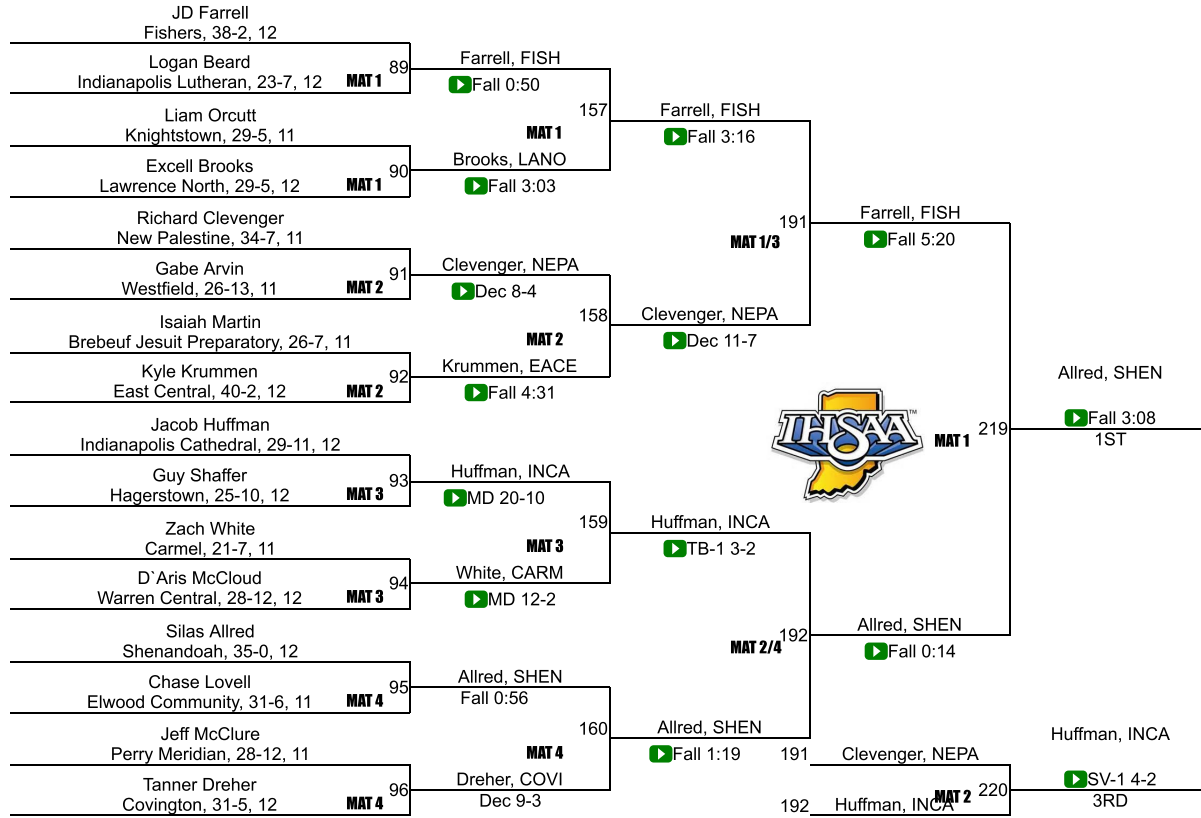

20	Anderson	19.0
21	Frankfort	18.0
21	Pendleton Heights	18.0
23	Indianapolis Cardinal Ritter	17.0
24	Lawrence North	16.0
25	Lebanon	15.0
25	Richmond	15.0
27	Lawrence Central	14.5
28	Rushville Consolidated	12.0
29	Southmont	8.0
30	Alexandria Monroe	4.0
30	Batesville	4.0
30	Centerville	4.0
30	Knightstown	4.0
30	South Dearborn	4.0
35	Beech Grove	2.0
35	Clinton Central	2.0
35	Covington	2.0
35	Franklin County	2.0
35	Guerin Catholic	2.0
35	Mt. Vernon (Fortville)	2.0
35	New Castle	2.0
42	Brebeuf Jesuit Preparatory	0.0

IHSAA Semi-State @ New Castle

160

IHSAA Semi-State @ New Castle

170

IHSAA Semi-State @ New Castle

182

IHSAA Semi-State @ New Castle

195