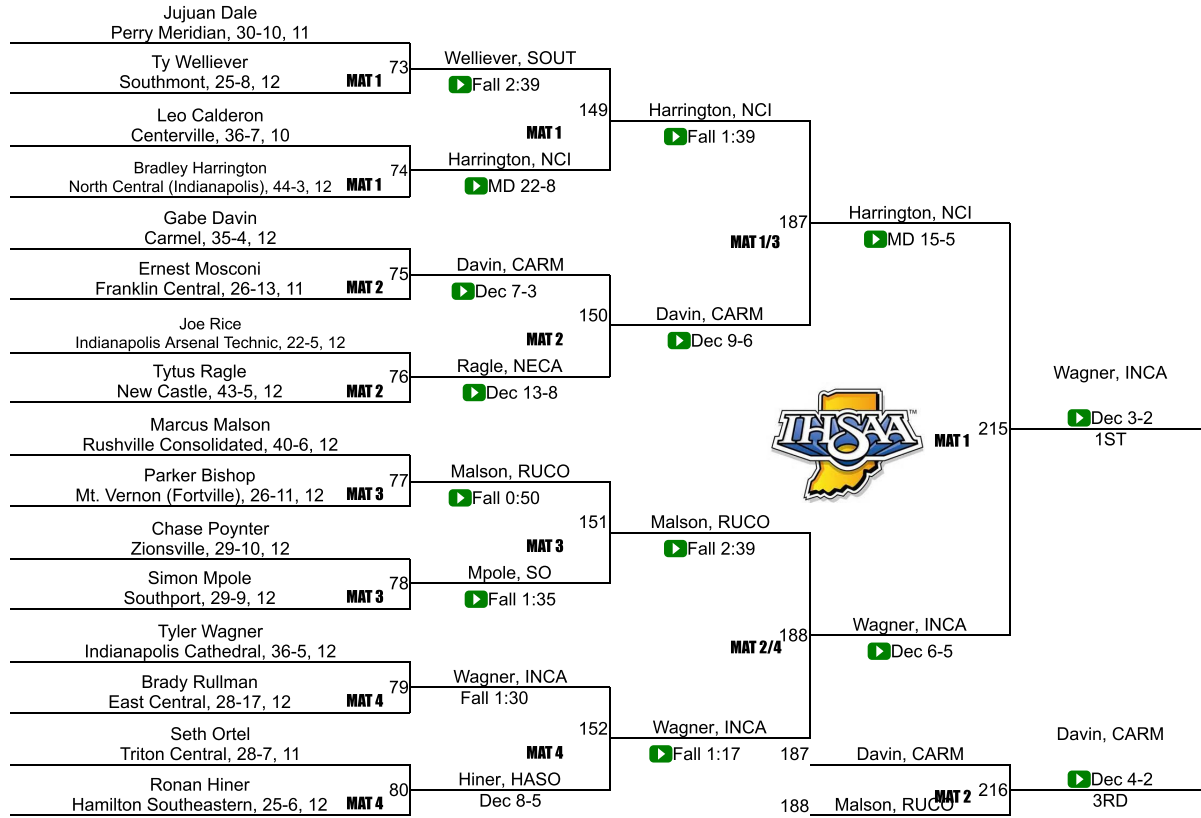

20	Anderson	19.0
21	Frankfort	18.0
21	Pendleton Heights	18.0
23	Indianapolis Cardinal Ritter	17.0
24	Lawrence North	16.0
25	Lebanon	15.0
25	Richmond	15.0
27	Lawrence Central	14.5
28	Rushville Consolidated	12.0
29	Southmont	8.0
30	Alexandria Monroe	4.0
30	Batesville	4.0
30	Centerville	4.0
30	Knightstown	4.0
30	South Dearborn	4.0
35	Beech Grove	2.0
35	Clinton Central	2.0
35	Covington	2.0
35	Franklin County	2.0
35	Guerin Catholic	2.0
35	Mt. Vernon (Fortville)	2.0
35	New Castle	2.0
42	Brebeuf Jesuit Preparatory	0.0

IHSAA Semi-State @ New Castle

132

IHSAA Semi-State @ New Castle

138

IHSAA Semi-State @ New Castle

145

IHSAA Semi-State @ New Castle

152

IHSAA Semi-State @ New Castle

160

IHSAA Semi-State @ New Castle

170

IHSAA Semi-State @ New Castle

182

IHSAA Semi-State @ New Castle

195