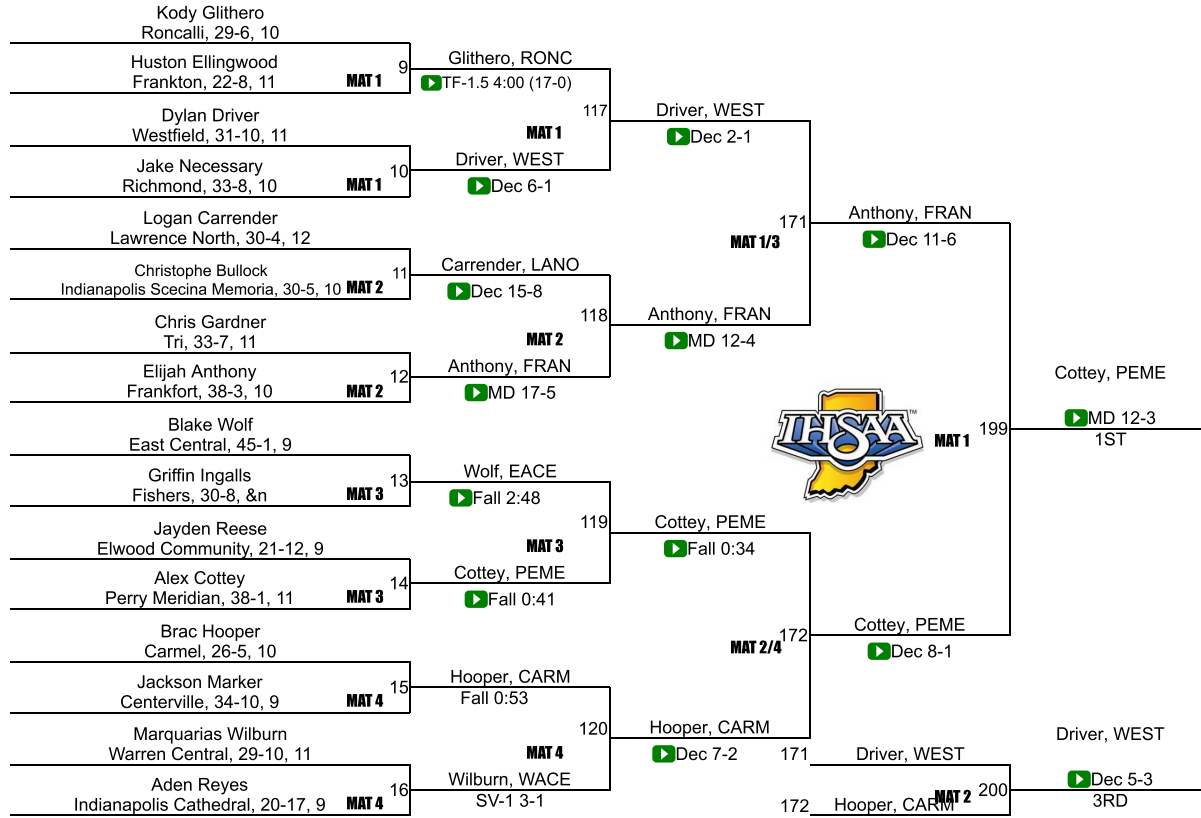

IHSAA Semi-State @ New Castle

113