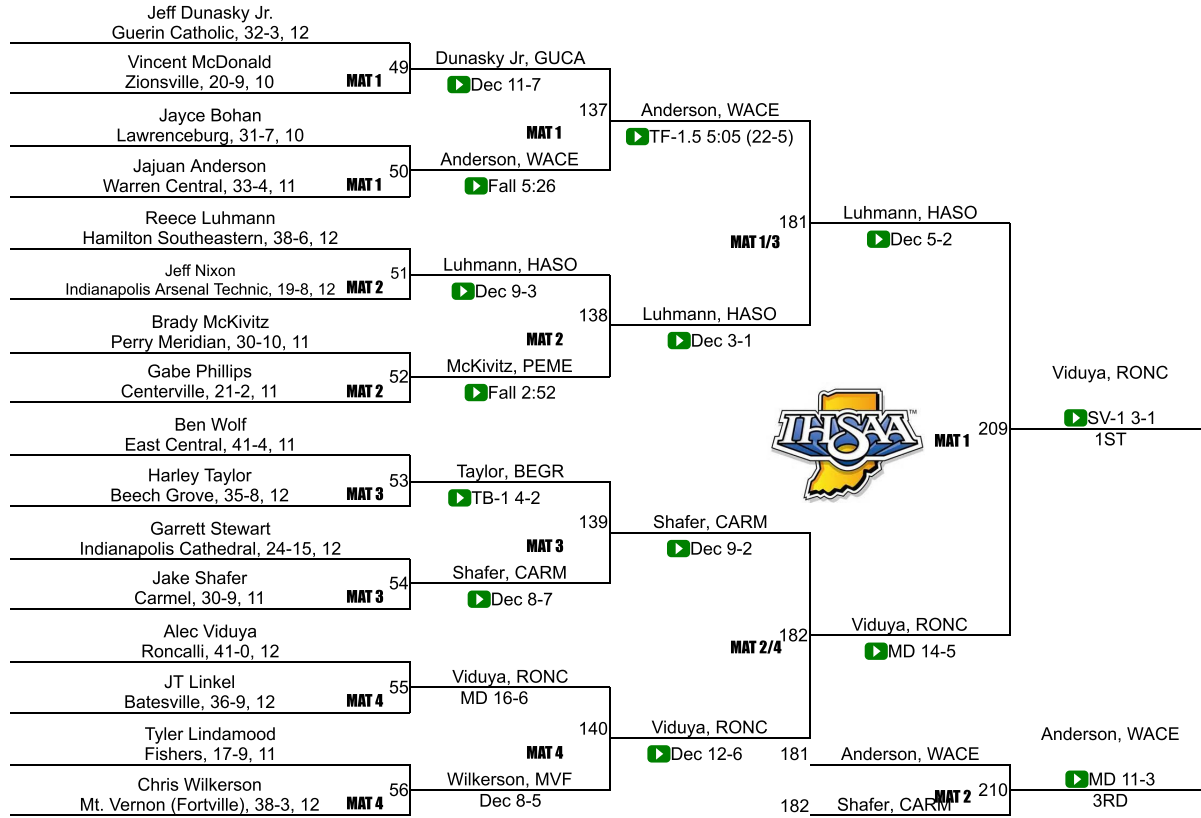

20	Anderson	19.0
21	Frankfort	18.0
21	Pendleton Heights	18.0
23	Indianapolis Cardinal Ritter	17.0
24	Lawrence North	16.0
25	Lebanon	15.0
25	Richmond	15.0
27	Lawrence Central	14.5
28	Rushville Consolidated	12.0
29	Southmont	8.0
30	Alexandria Monroe	4.0
30	Batesville	4.0
30	Centerville	4.0
30	Knightstown	4.0
30	South Dearborn	4.0
35	Beech Grove	2.0
35	Clinton Central	2.0
35	Covington	2.0
35	Franklin County	2.0
35	Guerin Catholic	2.0
35	Mt. Vernon (Fortville)	2.0
35	New Castle	2.0
42	Brebeuf Jesuit Preparatory	0.0

IHSAA Semi-State @ New Castle

132

IHSAA Semi-State @ New Castle

138

IHSAA Semi-State @ New Castle

145

IHSAA Semi-State @ New Castle

152

IHSAA Semi-State @ New Castle

160

IHSAA Semi-State @ New Castle

170

IHSAA Semi-State @ New Castle

182

IHSAA Semi-State @ New Castle

195