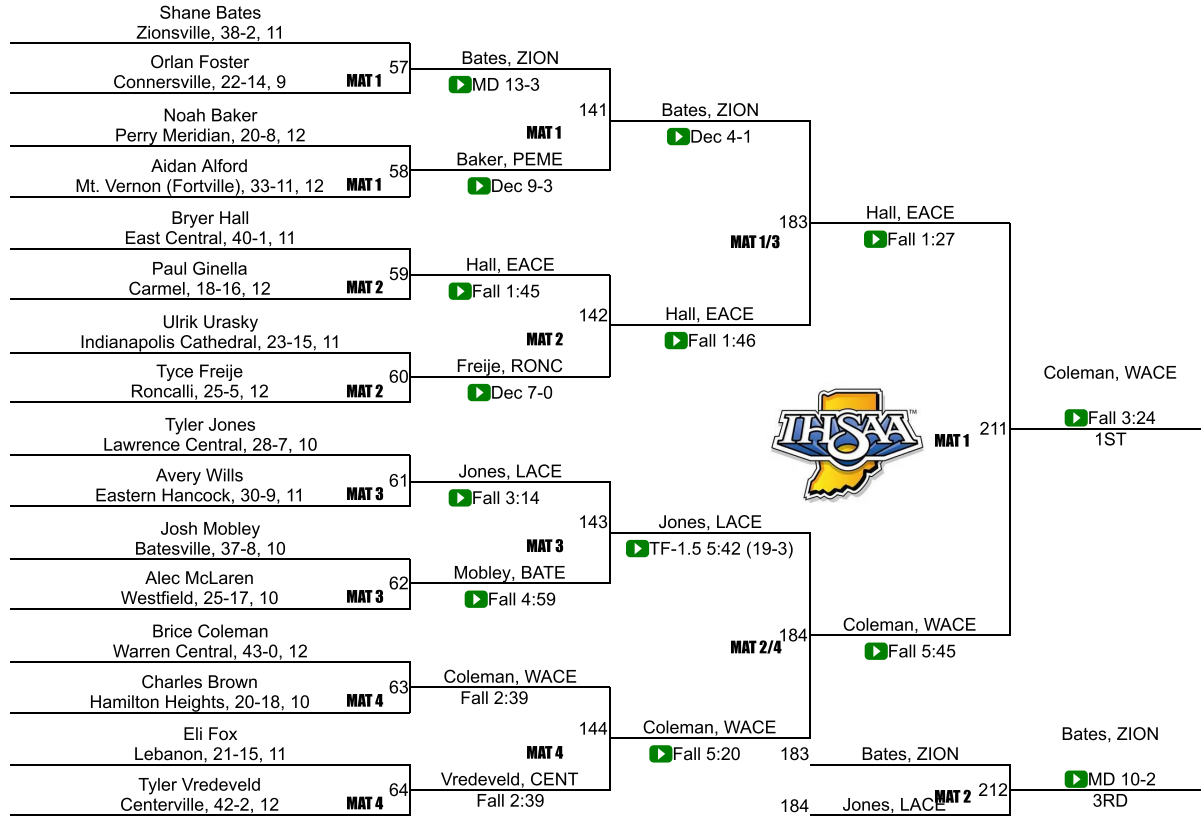

IHSAA Semi-State @ New Castle

132

IHSAA Semi-State @ New Castle

138

IHSAA Semi-State @ New Castle

145

IHSAA Semi-State @ New Castle

152