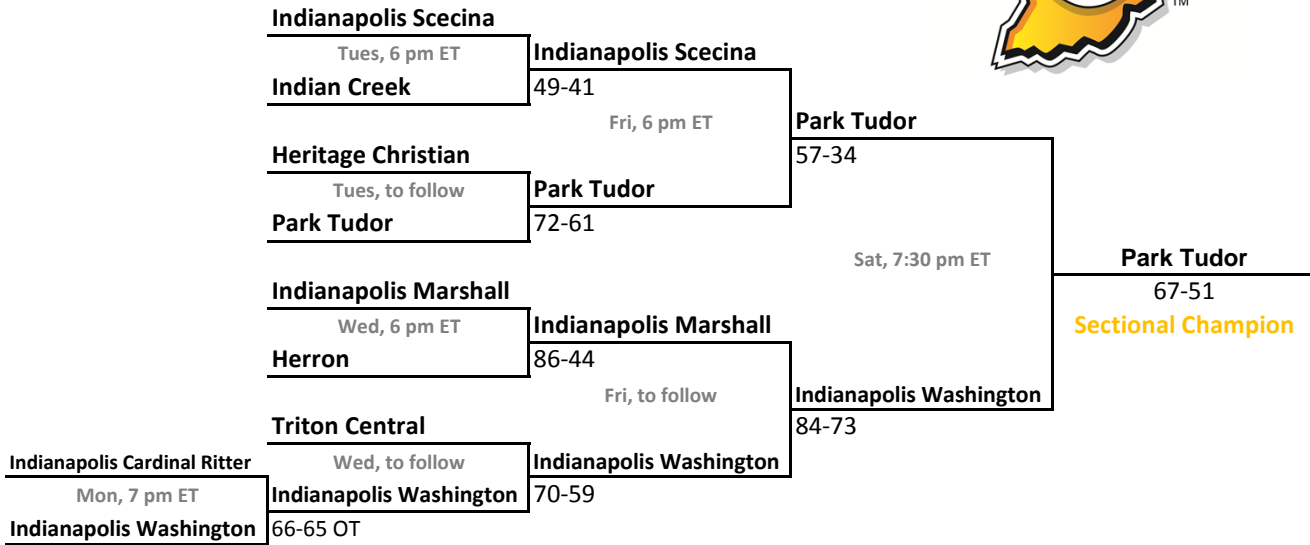

Sectionals: \$6 per session; \$10 season.

2010-11 IHSAA Class 2A Boys Basketball

101st Annual State Tournament Series

Sectionals
Feb. 28-March 5, 2011

Class 2A, Sectional 43 | Triton Central (9 teams)

Class 2A, Sectional 44 | South Ripley (7 teams)