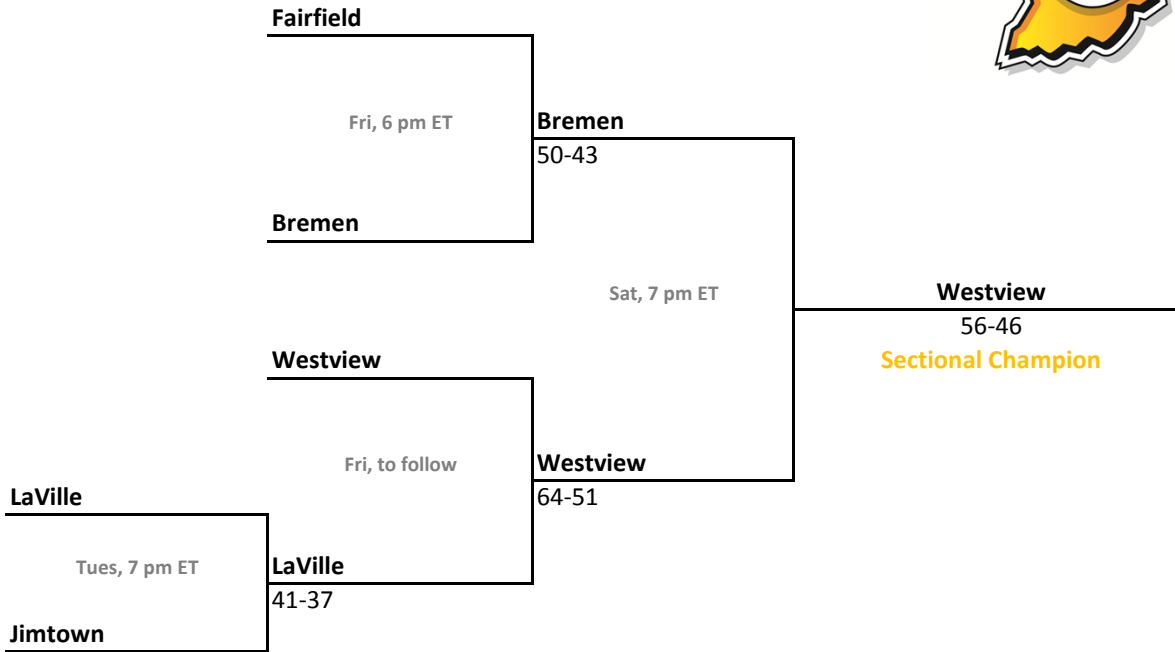

2010-11 IHSAA Class 2A Boys Basketball

101st Annual State Tournament Series

Sectionals
Feb. 28-March 5, 2011

Class 2A, Sectional 33 | Wheeler (5 teams)

Class 2A, Sectional 34 | Winamac (6 teams)

Sectionals: \$6 per session; \$10 season.

2010-11 IHSAA Class 2A Boys Basketball

101st Annual State Tournament Series

Sectionals
Feb. 28-March 5, 2011

Class 2A, Sectional 35 | Westview (5 teams)

Class 2A, Sectional 36 | Garrett (6 teams)

Sectionals: \$6 per session; \$10 season.

2010-11 IHSAA Class 2A Boys Basketball

101st Annual State Tournament Series

Sectionals
Feb. 28-March 5, 2011

Class 2A, Sectional 37 | Fountain Central (5 teams)

Class 2A, Sectional 38 | South Adams (5 teams)