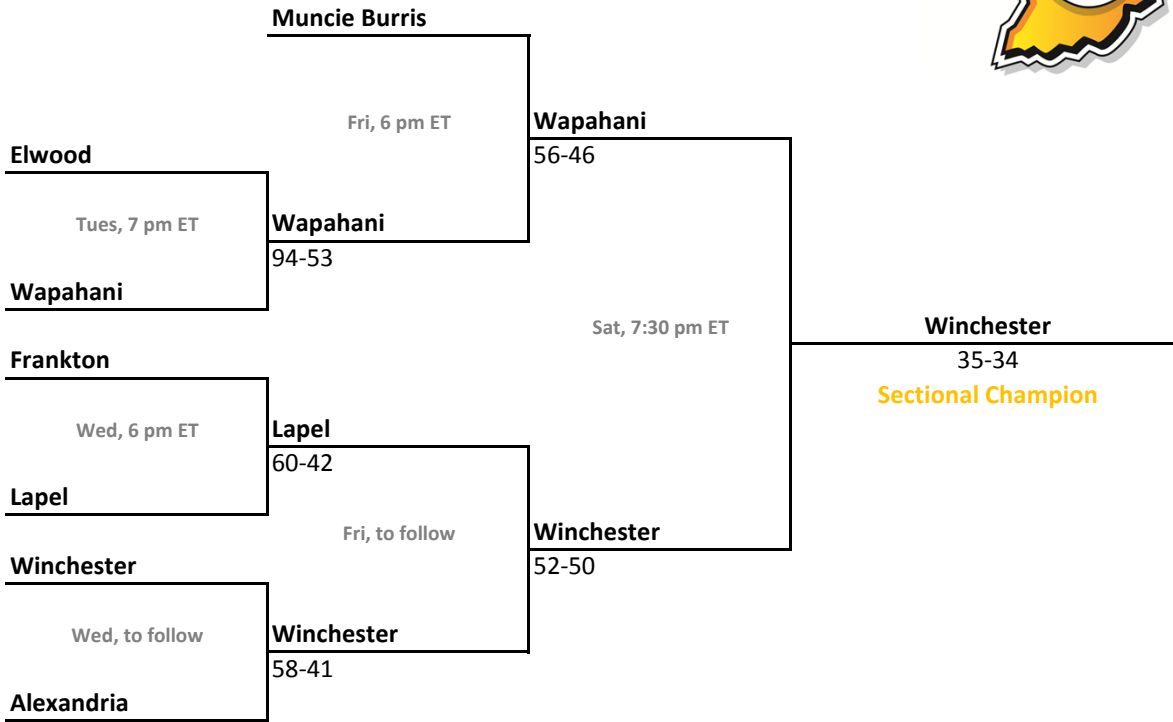

2010-11 IHSAA Class 2A Boys Basketball

101st Annual State Tournament Series

Sectionals
Feb. 28-March 5, 2011

Class 2A, Sectional 37 | Fountain Central (5 teams)

Class 2A, Sectional 38 | South Adams (5 teams)

Sectionals: \$6 per session; \$10 season.

2010-11 IHSAA Class 2A Boys Basketball

101st Annual State Tournament Series

Sectionals
Feb. 28-March 5, 2011

Class 2A, Sectional 41 | Lapel (7 teams)

Class 2A, Sectional 42 | Hagerstown (8 teams)