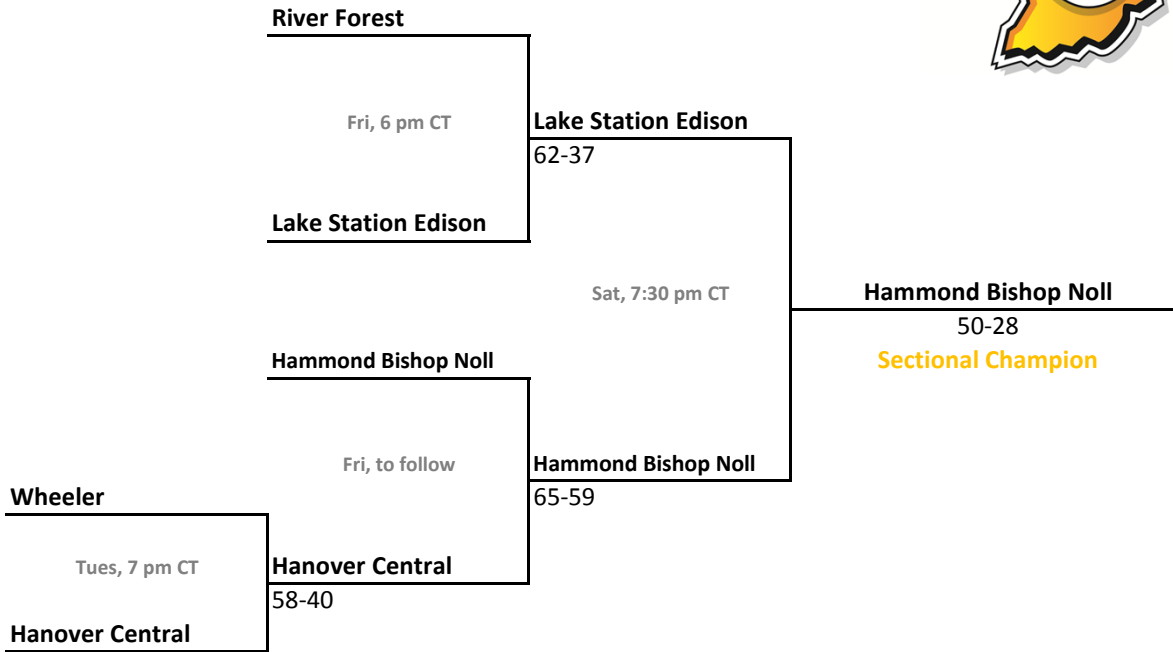

2010-11 IHSAA Class 2A Boys Basketball

101st Annual State Tournament Series

Sectionals
Feb. 28-March 5, 2011

Class 2A, Sectional 33 | Wheeler (5 teams)

Class 2A, Sectional 34 | Winamac (6 teams)

Sectionals: \$6 per session; \$10 season.

2010-11 IHSAA Class 2A Boys Basketball

101st Annual State Tournament Series

Sectionals
Feb. 28-March 5, 2011

Class 2A, Sectional 35 | Westview (5 teams)

Class 2A, Sectional 36 | Garrett (6 teams)

Sectionals: \$6 per session; \$10 season.

2010-11 IHSAA Class 2A Boys Basketball

101st Annual State Tournament Series

Sectionals
Feb. 28-March 5, 2011

Class 2A, Sectional 37 | Fountain Central (5 teams)

Class 2A, Sectional 38 | South Adams (5 teams)