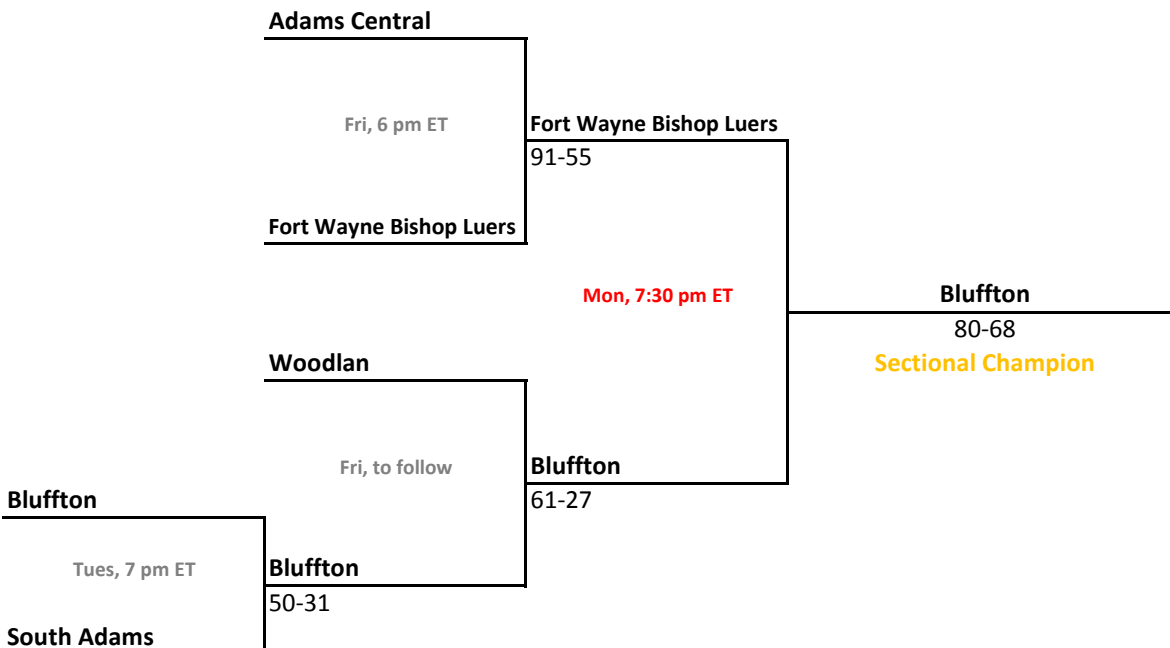

2010-11 IHSAA Class 2A Boys Basketball

101st Annual State Tournament Series

Sectionals
Feb. 28-March 5, 2011

Class 2A, Sectional 33 | Wheeler (5 teams)

Class 2A, Sectional 34 | Winamac (6 teams)

Sectionals: \$6 per session; \$10 season.

2010-11 IHSAA Class 2A Boys Basketball

101st Annual State Tournament Series

Sectionals
Feb. 28-March 5, 2011

Class 2A, Sectional 35 | Westview (5 teams)

Class 2A, Sectional 36 | Garrett (6 teams)

Sectionals: \$6 per session; \$10 season.

2010-11 IHSAA Class 2A Boys Basketball

101st Annual State Tournament Series

Sectionals
Feb. 28-March 5, 2011

Class 2A, Sectional 37 | Fountain Central (5 teams)

Class 2A, Sectional 38 | South Adams (5 teams)

Sectionals: \$6 per session; \$10 season.

2010-11 IHSAA Class 2A Boys Basketball

101st Annual State Tournament Series

Sectionals
Feb. 28-March 5, 2011

Class 2A, Sectional 39 | Manchester (6 teams)

Class 2A, Sectional 40 | Taylor (7 teams)