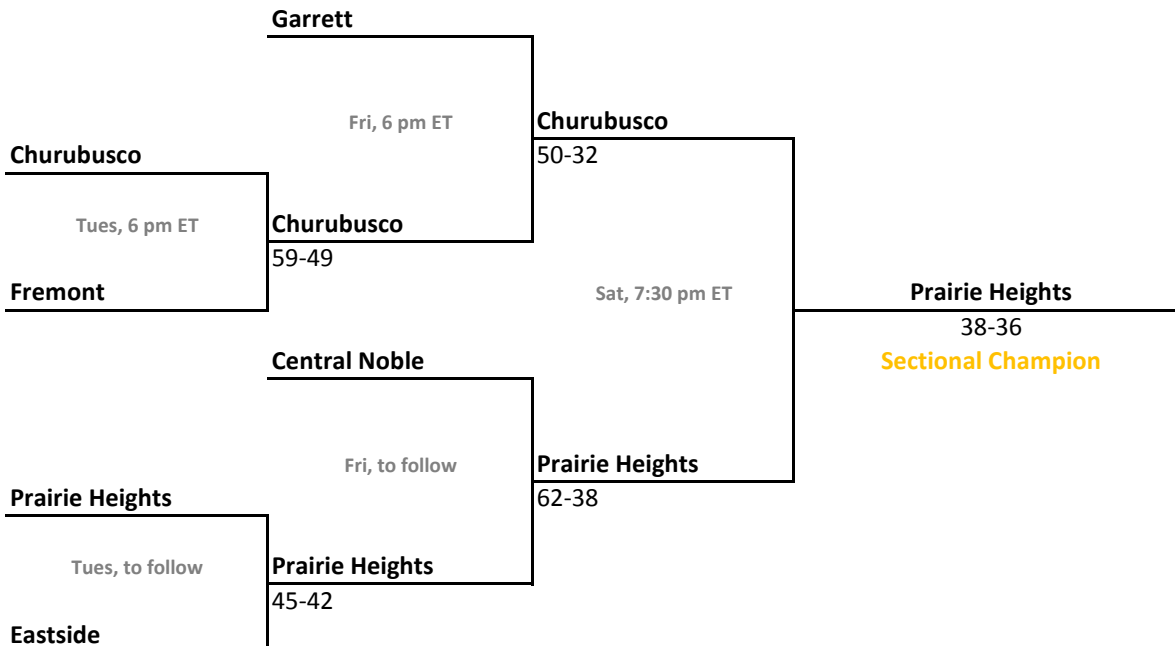

2010-11 IHSAA Class 2A Boys Basketball

101st Annual State Tournament Series

Sectionals
Feb. 28-March 5, 2011

Class 2A, Sectional 33 | Wheeler (5 teams)

Class 2A, Sectional 34 | Winamac (6 teams)

Sectionals: \$6 per session; \$10 season.

2010-11 IHSAA Class 2A Boys Basketball

101st Annual State Tournament Series

Sectionals
Feb. 28-March 5, 2011

Class 2A, Sectional 35 | Westview (5 teams)

Class 2A, Sectional 36 | Garrett (6 teams)

Sectionals: \$6 per session; \$10 season.

2010-11 IHSAA Class 2A Boys Basketball

101st Annual State Tournament Series

Sectionals
Feb. 28-March 5, 2011

Class 2A, Sectional 37 | Fountain Central (5 teams)

Class 2A, Sectional 38 | South Adams (5 teams)