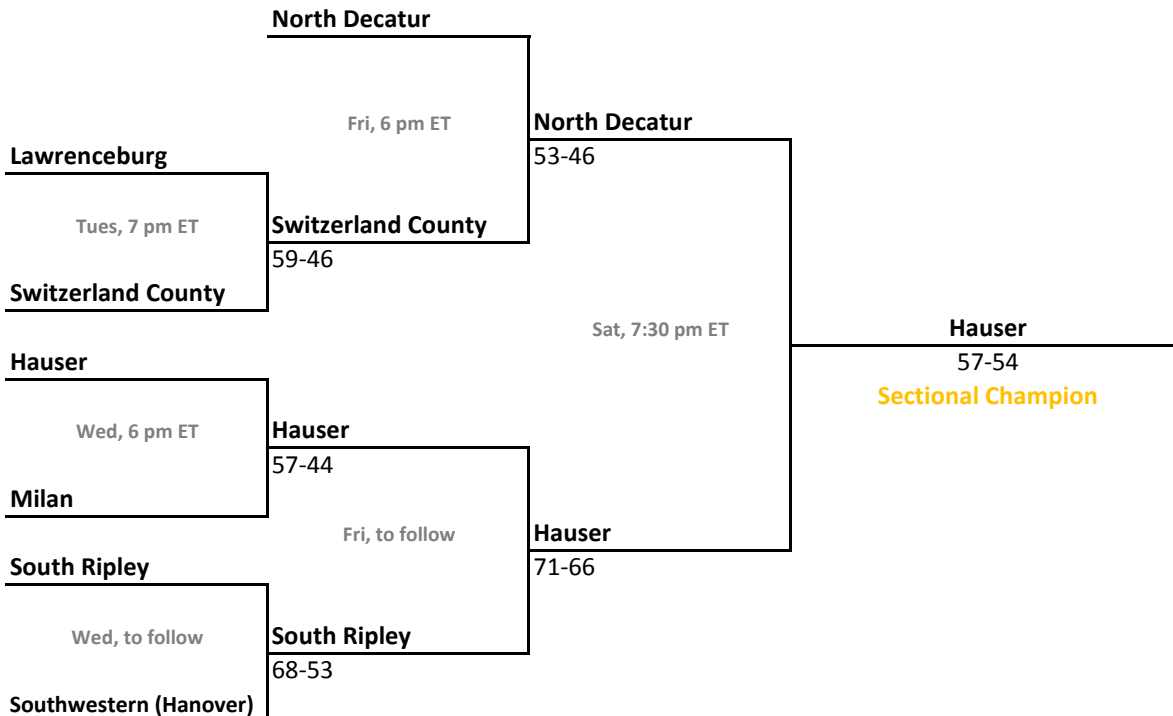

2010-11 IHSAA Class 2A Boys Basketball

101st Annual State Tournament Series

Sectionals
Feb. 28-March 5, 2011

Class 2A, Sectional 37 | Fountain Central (5 teams)

Class 2A, Sectional 38 | South Adams (5 teams)

Sectionals: \$6 per session; \$10 season.

2010-11 IHSAA Class 2A Boys Basketball

101st Annual State Tournament Series

Sectionals
Feb. 28-March 5, 2011

Class 2A, Sectional 43 | Triton Central (9 teams)

Class 2A, Sectional 44 | South Ripley (7 teams)