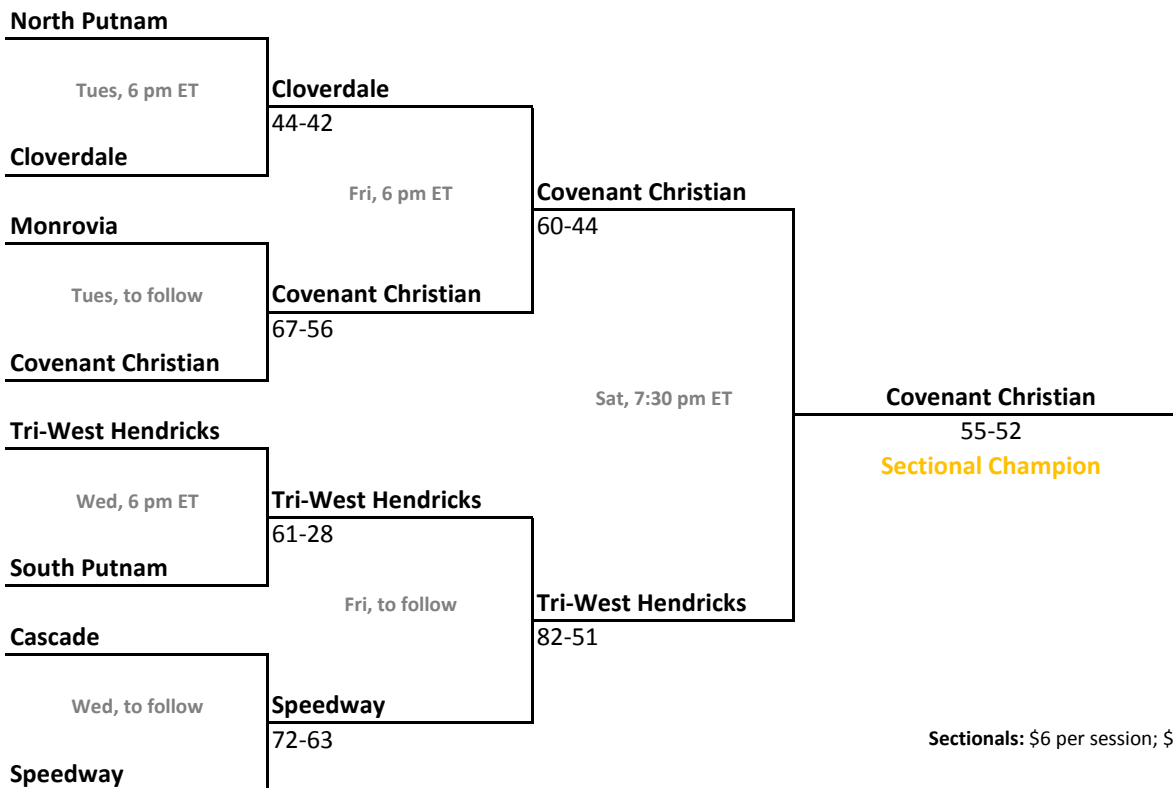

Sectionals: \$6 per session; \$10 season.

2010-11 IHSAA Class 2A Boys Basketball

101st Annual State Tournament Series

Sectionals
Feb. 28-March 5, 2011

Class 2A, Sectional 45 | Eastern Greene (5 teams)

Class 2A, Sectional 46 | South Putnam (8 teams)