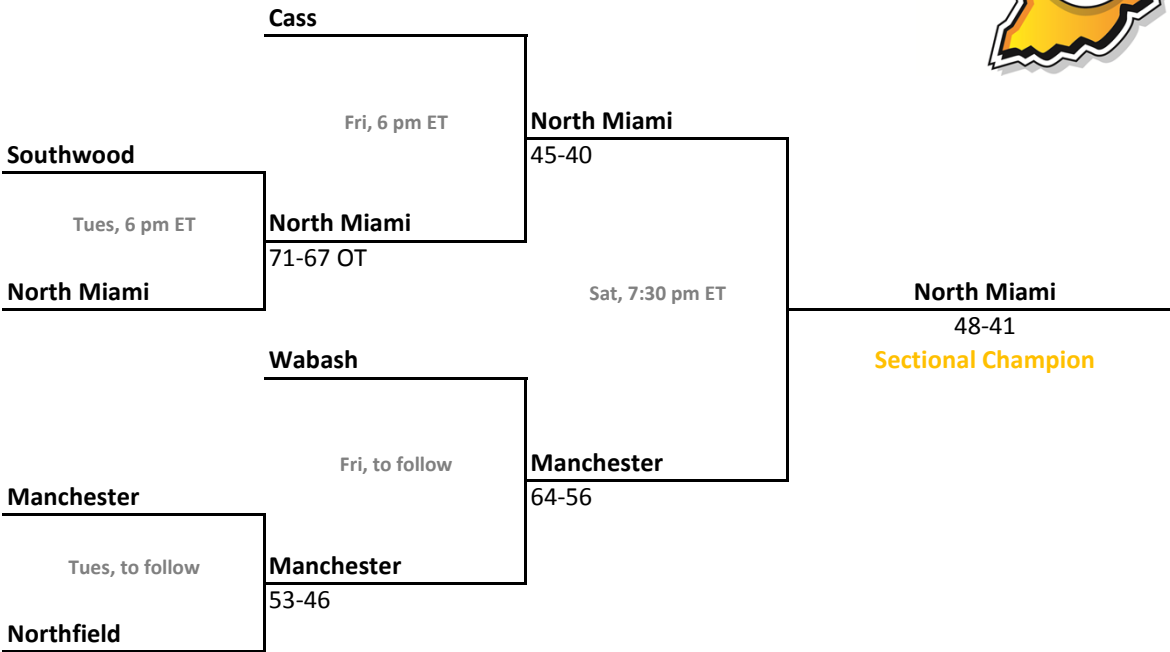

2010-11 IHSAA Class 2A Boys Basketball

101st Annual State Tournament Series

Sectionals
Feb. 28-March 5, 2011

Class 2A, Sectional 37 | Fountain Central (5 teams)

Class 2A, Sectional 38 | South Adams (5 teams)

Sectionals: \$6 per session; \$10 season.

2010-11 IHSAA Class 2A Boys Basketball

101st Annual State Tournament Series

Sectionals
Feb. 28-March 5, 2011

Class 2A, Sectional 39 | Manchester (6 teams)

Class 2A, Sectional 40 | Taylor (7 teams)

Sectionals: \$6 per session; \$10 season.

2010-11 IHSAA Class 2A Boys Basketball

101st Annual State Tournament Series

Sectionals
Feb. 28-March 5, 2011

Class 2A, Sectional 41 | Lapel (7 teams)

Class 2A, Sectional 42 | Hagerstown (8 teams)