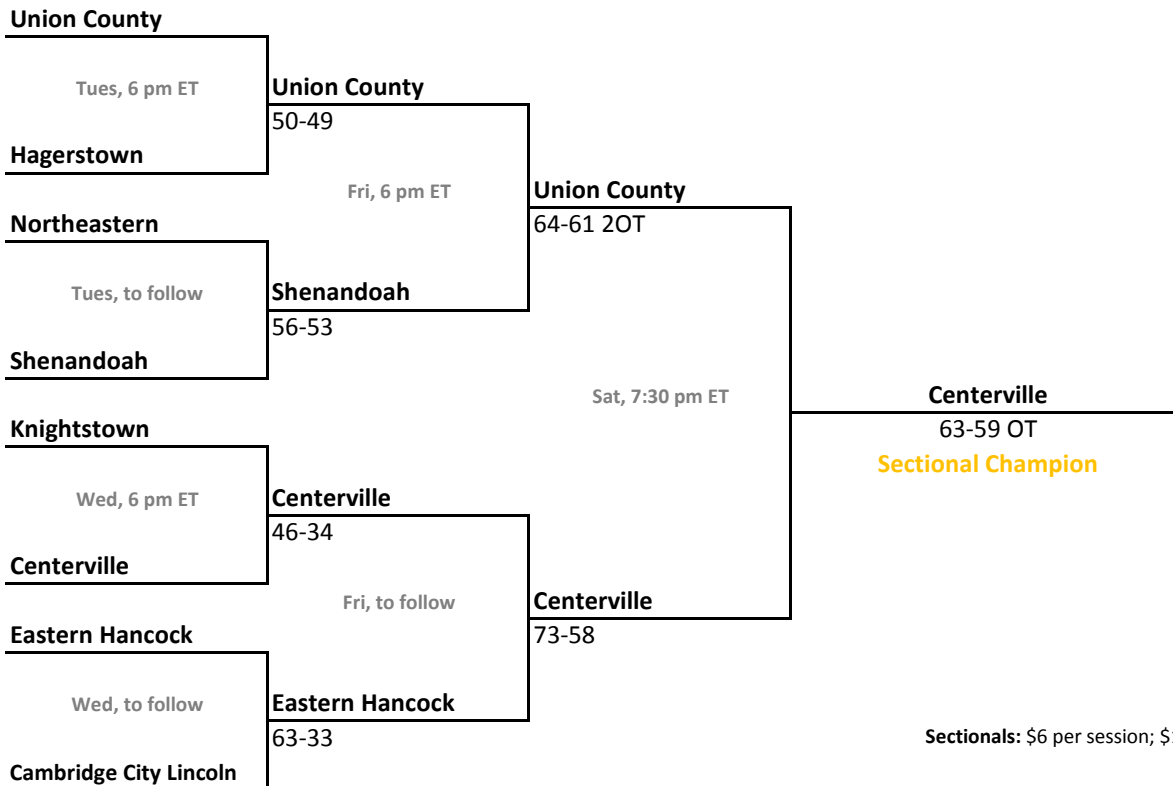

Sectionals: \$6 per session; \$10 season.

2010-11 IHSAA Class 2A Boys Basketball

101st Annual State Tournament Series

Sectionals
Feb. 28-March 5, 2011

Class 2A, Sectional 41 | Lapel (7 teams)

Class 2A, Sectional 42 | Hagerstown (8 teams)