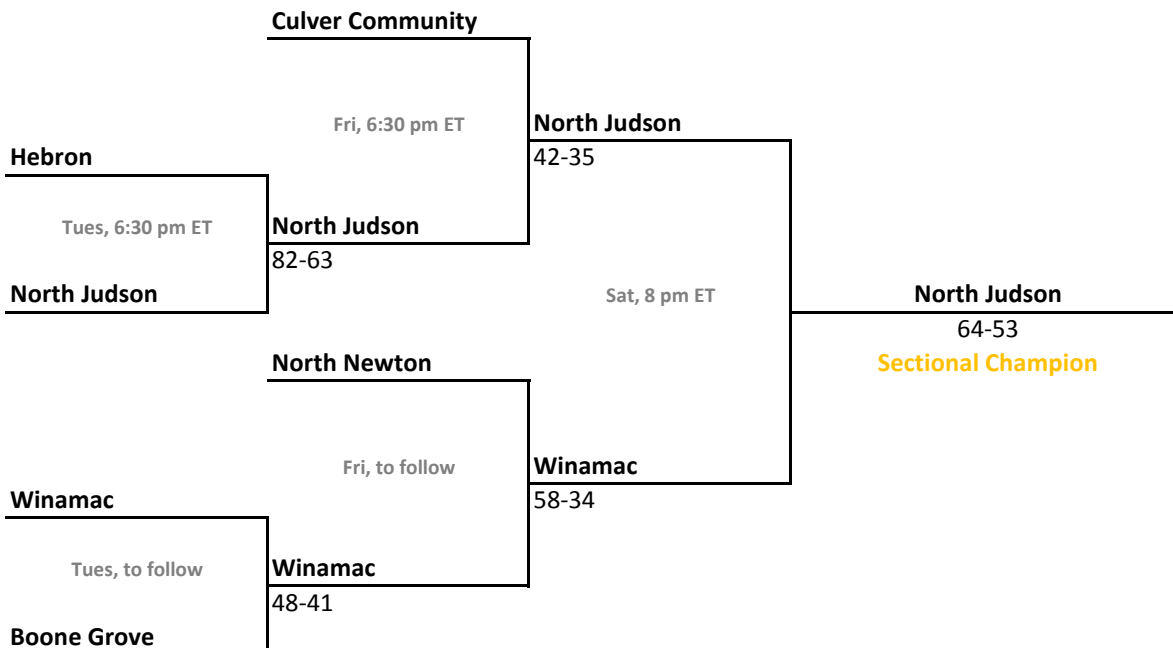

2010-11 IHSAA Class 2A Boys Basketball

101st Annual State Tournament Series

Sectionals
Feb. 28-March 5, 2011

Class 2A, Sectional 33 | Wheeler (5 teams)

Class 2A, Sectional 34 | Winamac (6 teams)

Sectionals: \$6 per session; \$10 season.

2010-11 IHSAA Class 2A Boys Basketball

101st Annual State Tournament Series

Sectionals
Feb. 28-March 5, 2011

Class 2A, Sectional 35 | Westview (5 teams)

Class 2A, Sectional 36 | Garrett (6 teams)

Sectionals: \$6 per session; \$10 season.

2010-11 IHSAA Class 2A Boys Basketball

101st Annual State Tournament Series

Sectionals
Feb. 28-March 5, 2011

Class 2A, Sectional 37 | Fountain Central (5 teams)

Class 2A, Sectional 38 | South Adams (5 teams)