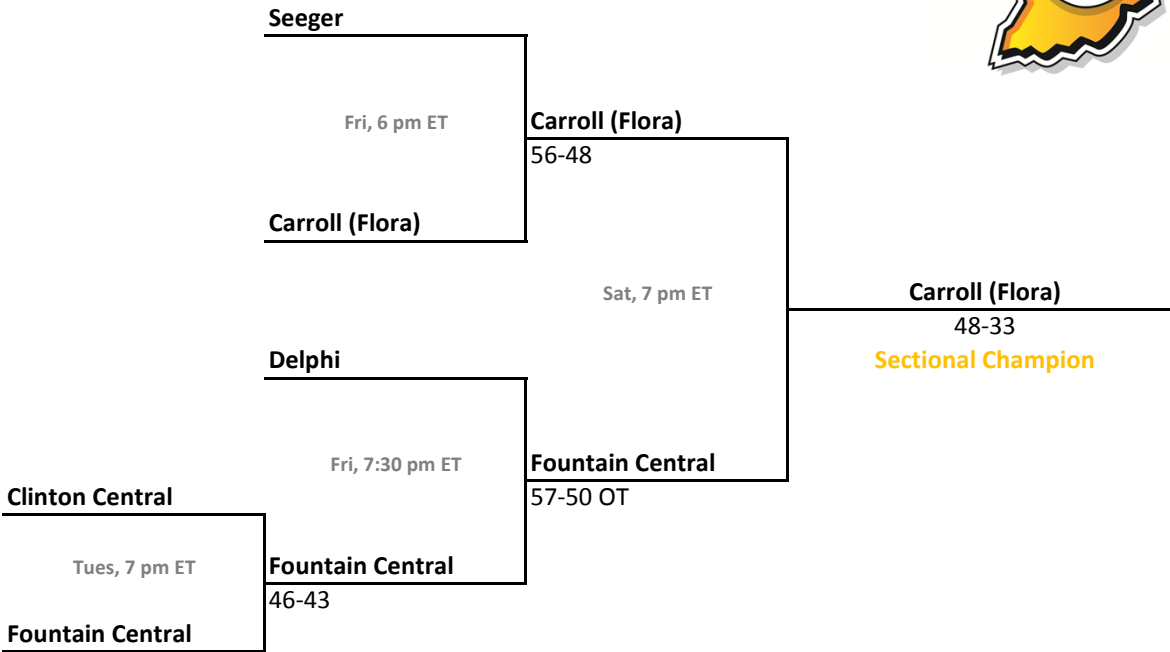

2010-11 IHSAA Class 2A Boys Basketball

101st Annual State Tournament Series

Sectionals
Feb. 28-March 5, 2011

Class 2A, Sectional 35 | Westview (5 teams)

Class 2A, Sectional 36 | Garrett (6 teams)

Sectionals: \$6 per session; \$10 season.

2010-11 IHSAA Class 2A Boys Basketball

101st Annual State Tournament Series

Sectionals
Feb. 28-March 5, 2011

Class 2A, Sectional 37 | Fountain Central (5 teams)

Class 2A, Sectional 38 | South Adams (5 teams)