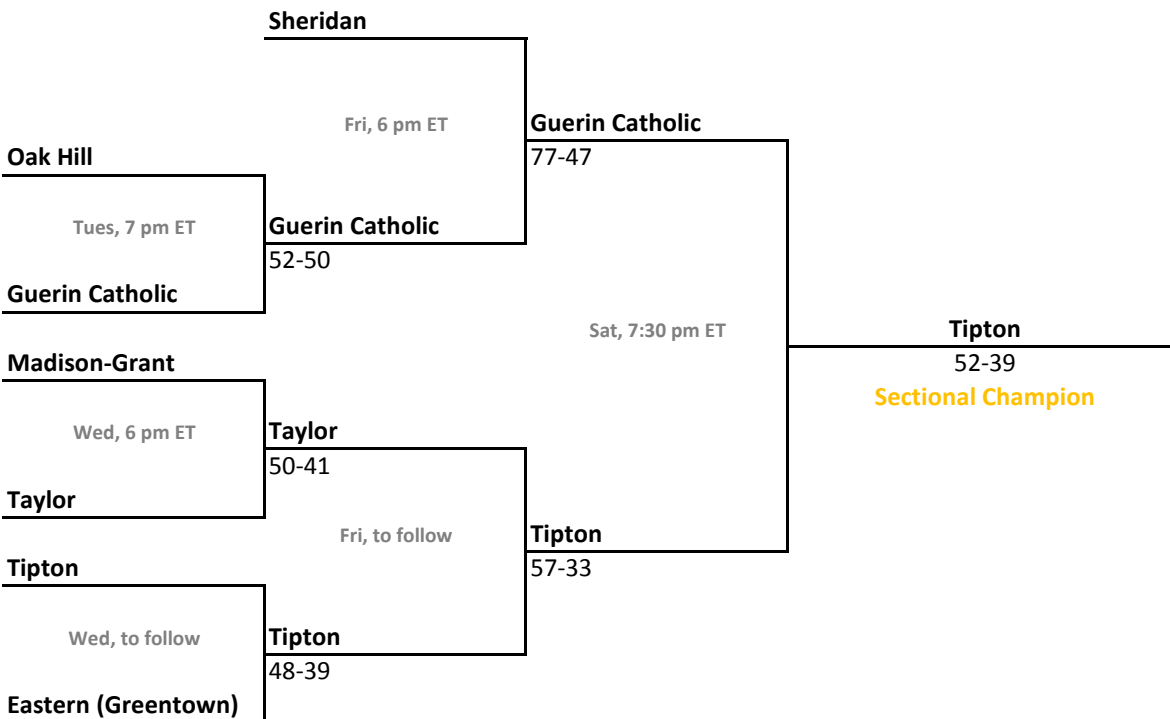

2010-11 IHSAA Class 2A Boys Basketball

101st Annual State Tournament Series

Sectionals
Feb. 28-March 5, 2011

Class 2A, Sectional 37 | Fountain Central (5 teams)

Class 2A, Sectional 38 | South Adams (5 teams)

Sectionals: \$6 per session; \$10 season.

2010-11 IHSAA Class 2A Boys Basketball

101st Annual State Tournament Series

Sectionals
Feb. 28-March 5, 2011

Class 2A, Sectional 39 | Manchester (6 teams)

Class 2A, Sectional 40 | Taylor (7 teams)

Sectionals: \$6 per session; \$10 season.

2010-11 IHSAA Class 2A Boys Basketball

101st Annual State Tournament Series

Sectionals
Feb. 28-March 5, 2011

Class 2A, Sectional 41 | Lapel (7 teams)

Class 2A, Sectional 42 | Hagerstown (8 teams)