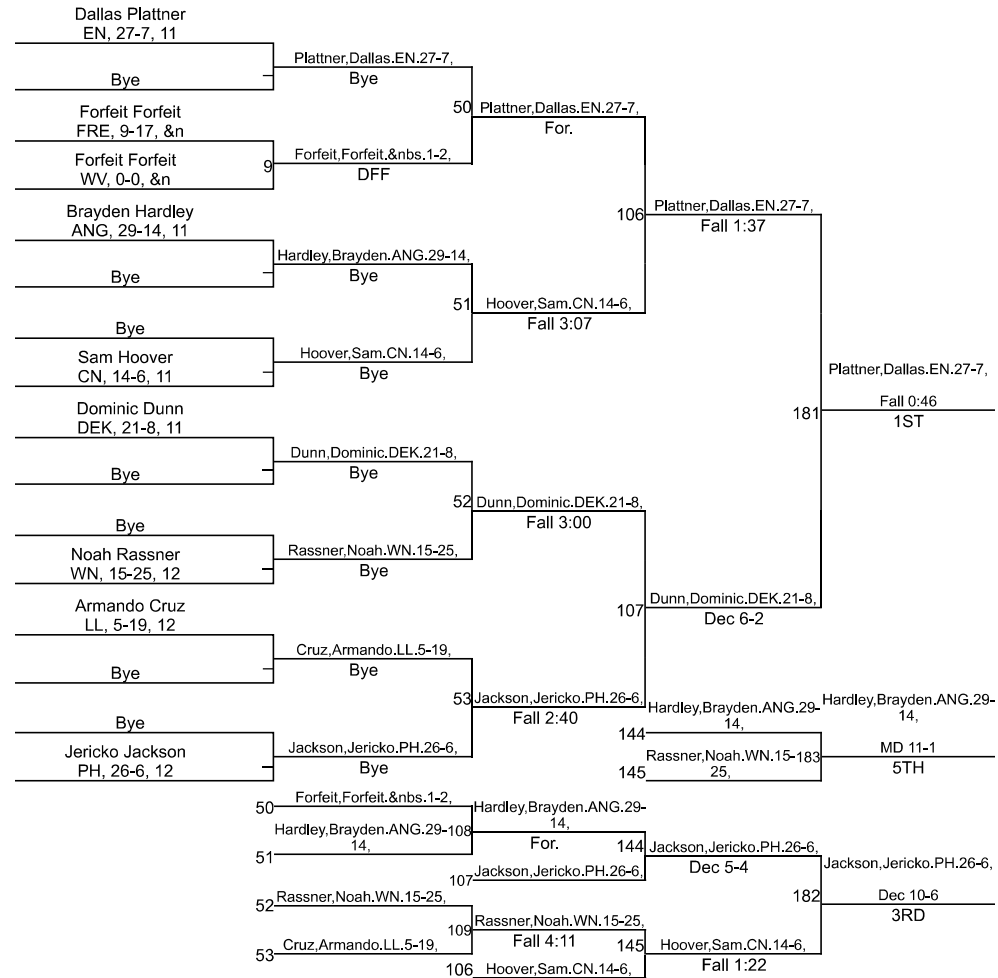

IHSAA West Noble Sectional

165