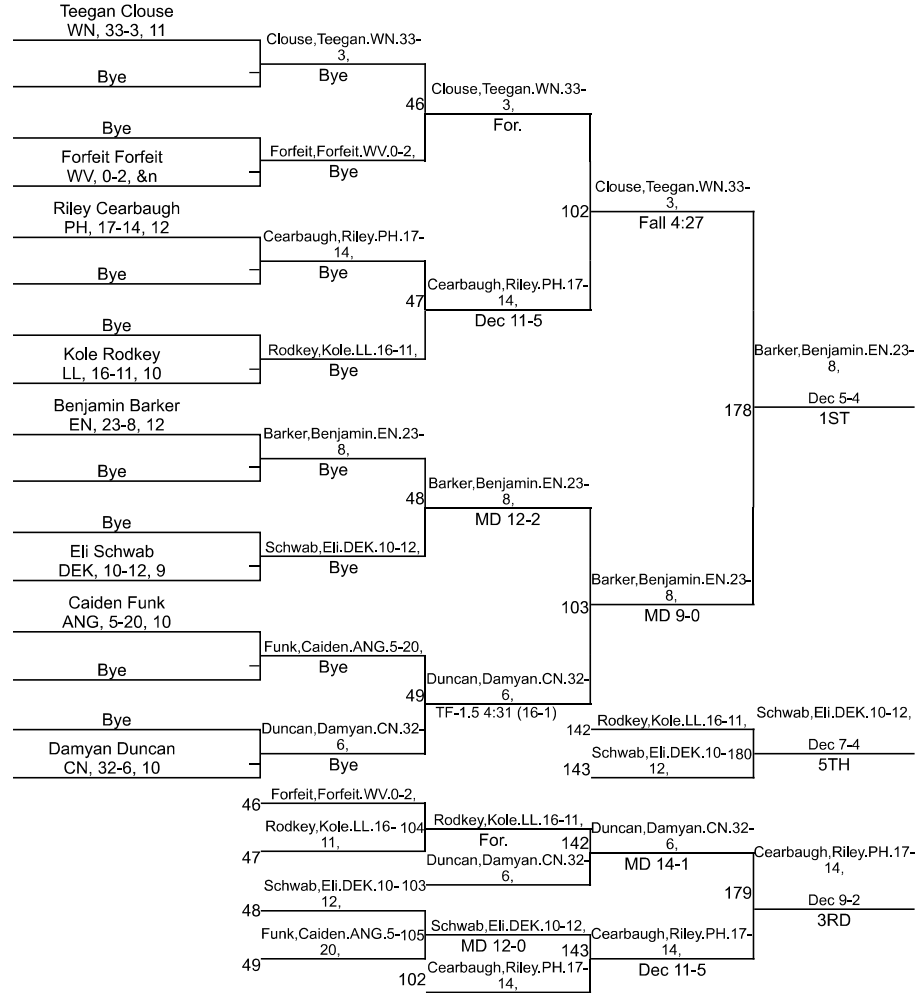

IHSAA West Noble Sectional