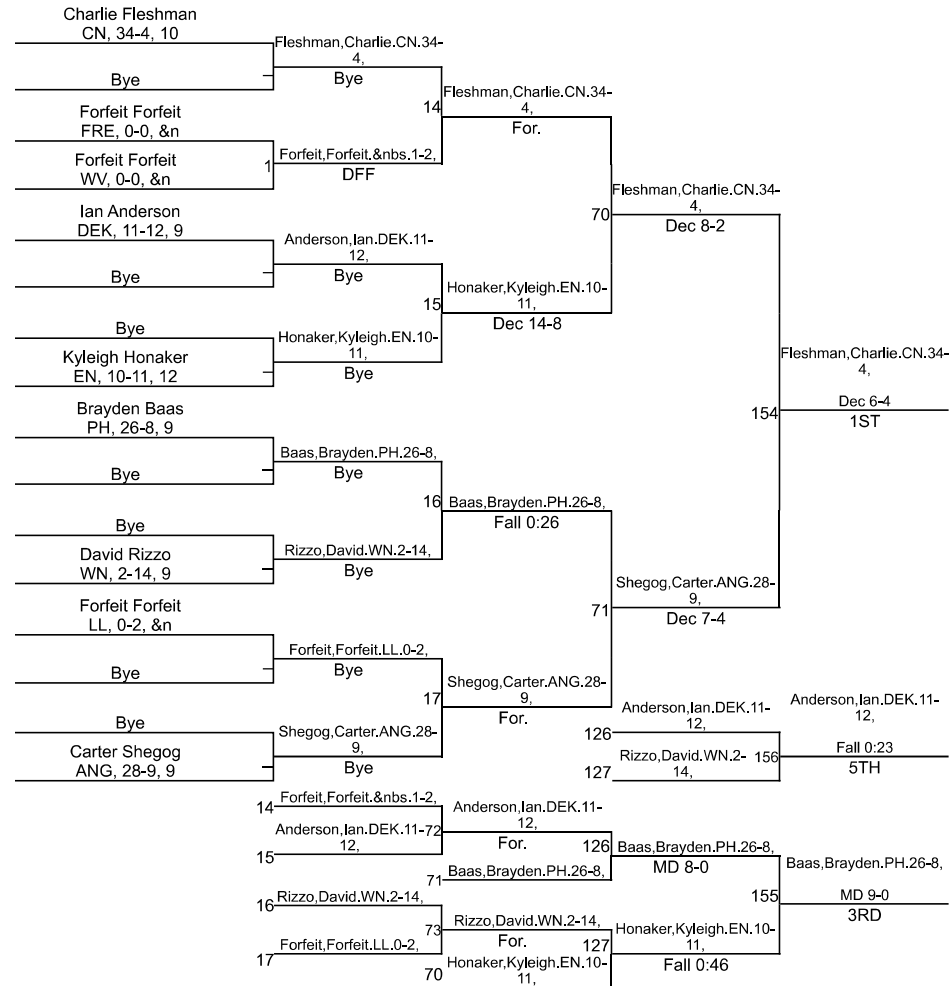

# Team Scores

Printed on 01/27/2024 09:58 p.m.

Team Scores		
1	East Noble	255.5
2	Prairie Heights	211.0
3	Dekalb	168.5
4	Central Noble	140.5
5	West Noble	131.0
6	Angola	127.5
7	Lakeland	92.0
8	Fremont	64.0
9	Westview	16.0

# IHSAA West Noble Sectional

113