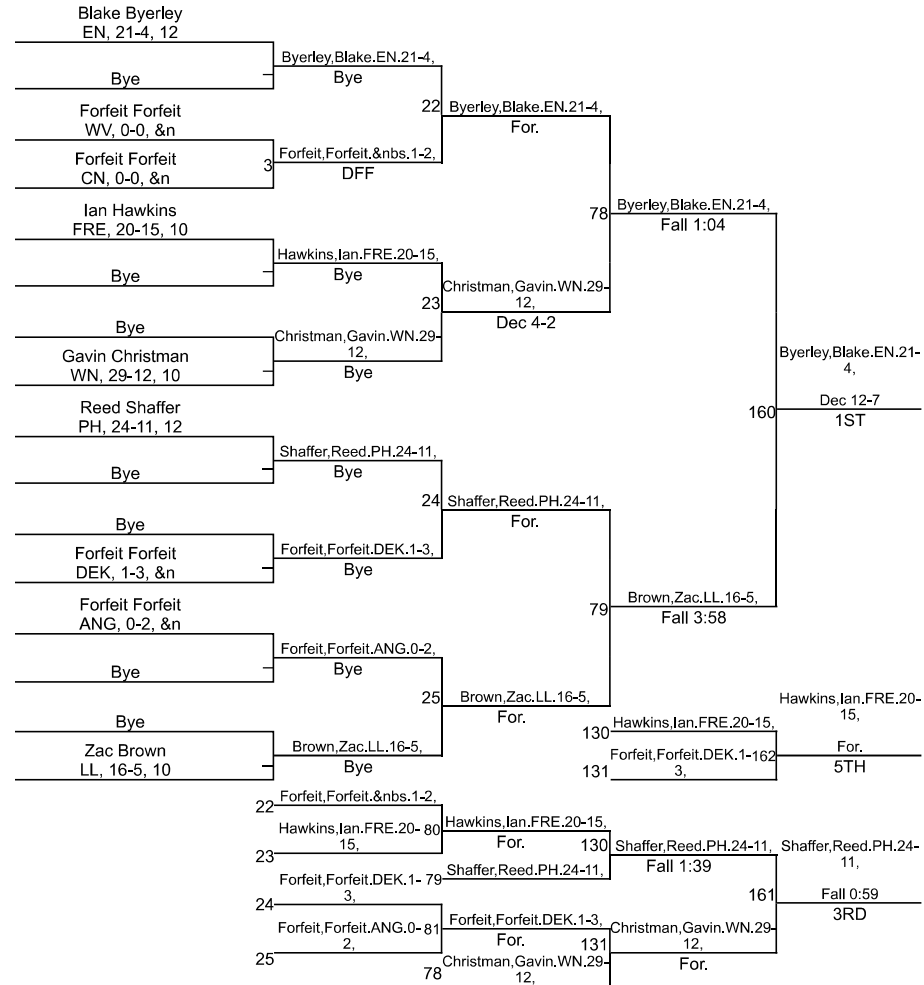

IHSAA West Noble Sectional

120