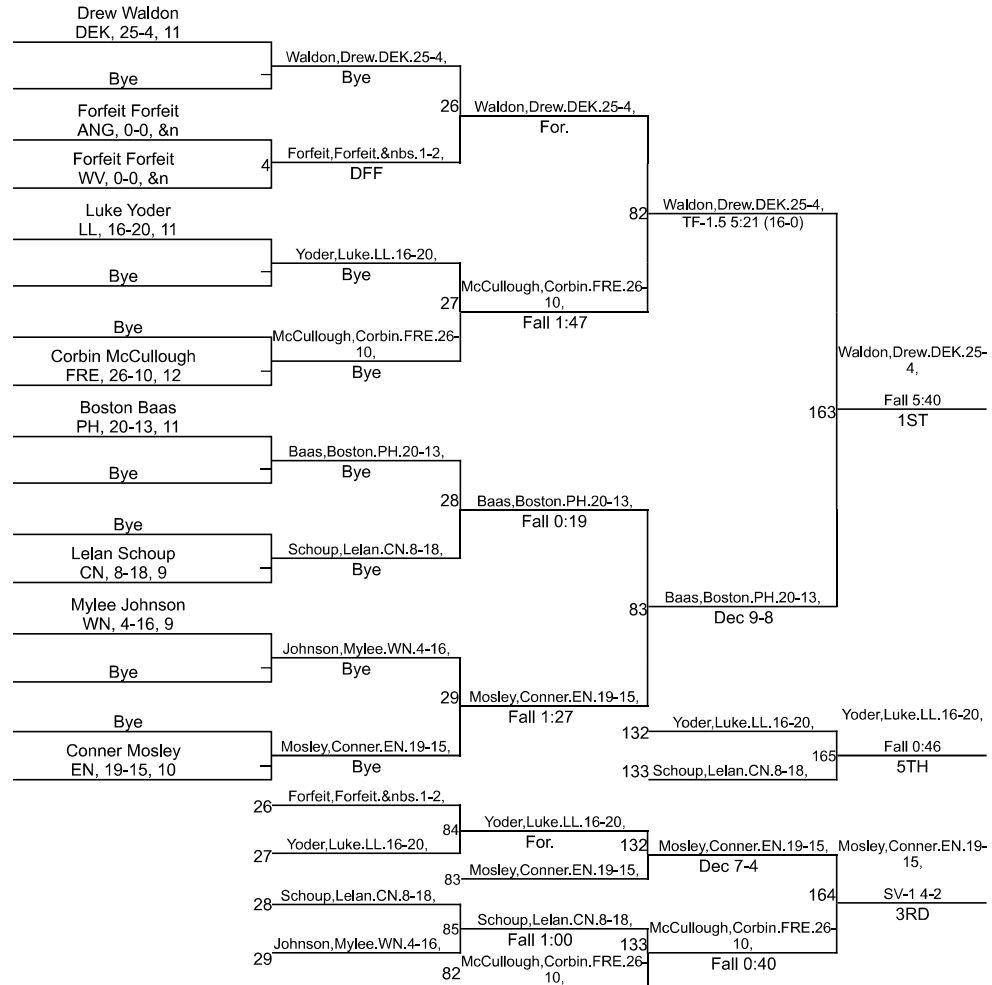

IHSAA West Noble Sectional

126