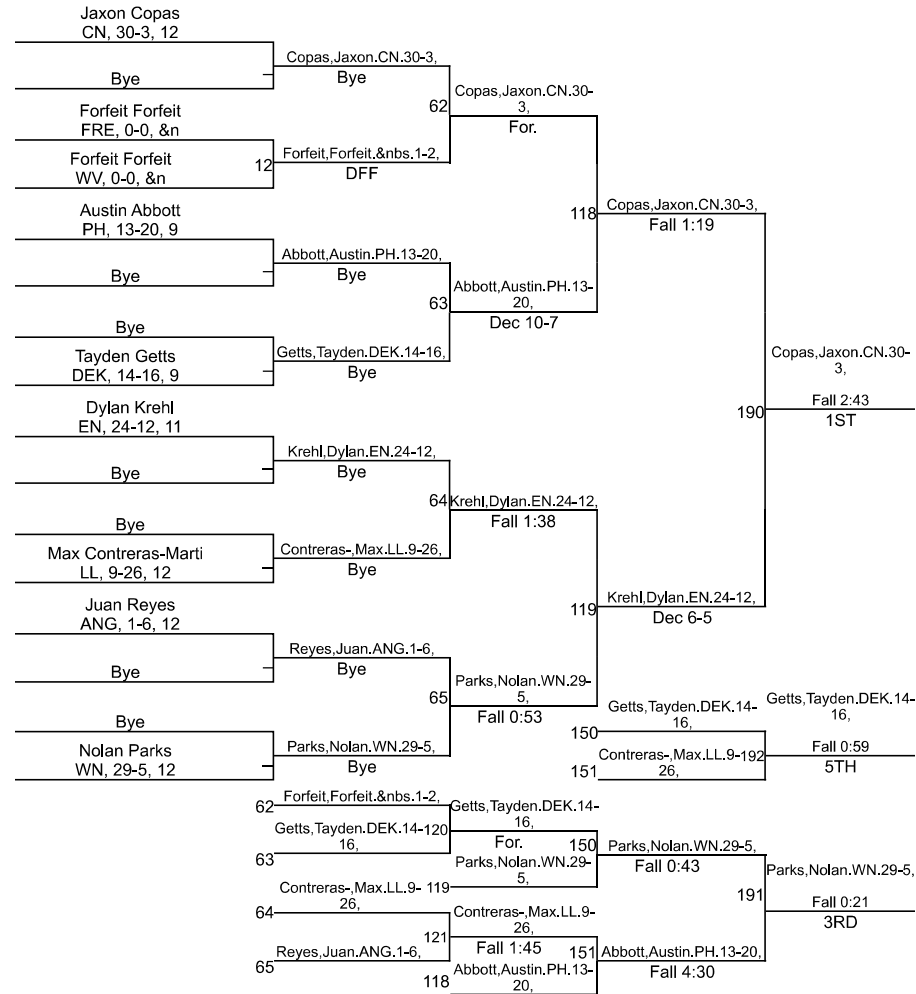

IHSAA West Noble Sectional

215