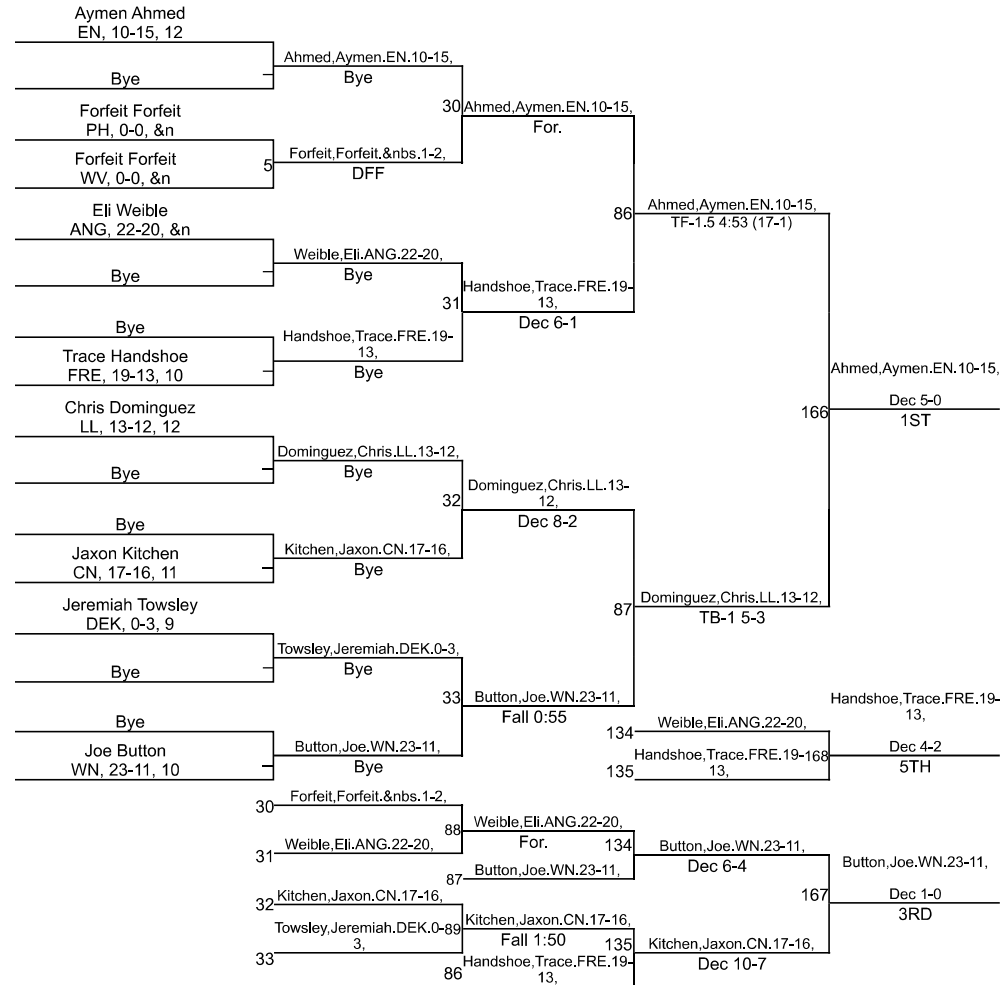

IHSAA West Noble Sectional

132