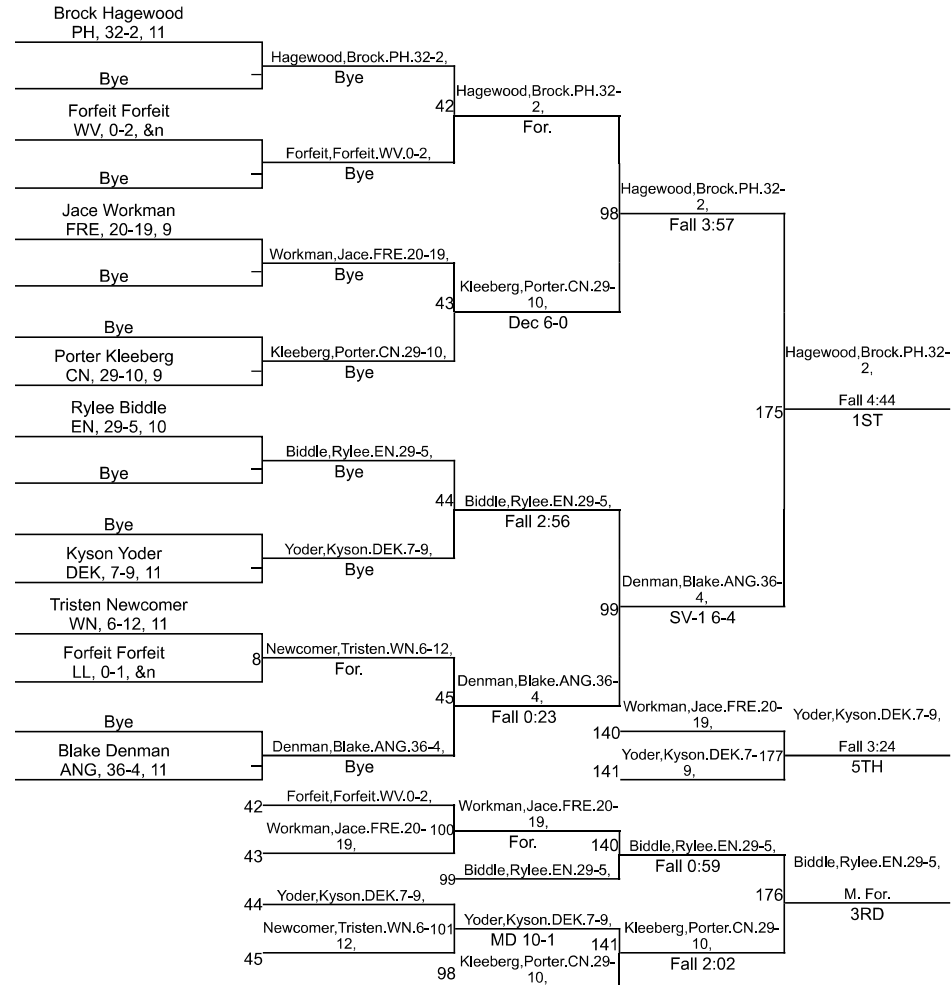

IHSAA West Noble Sectional

150