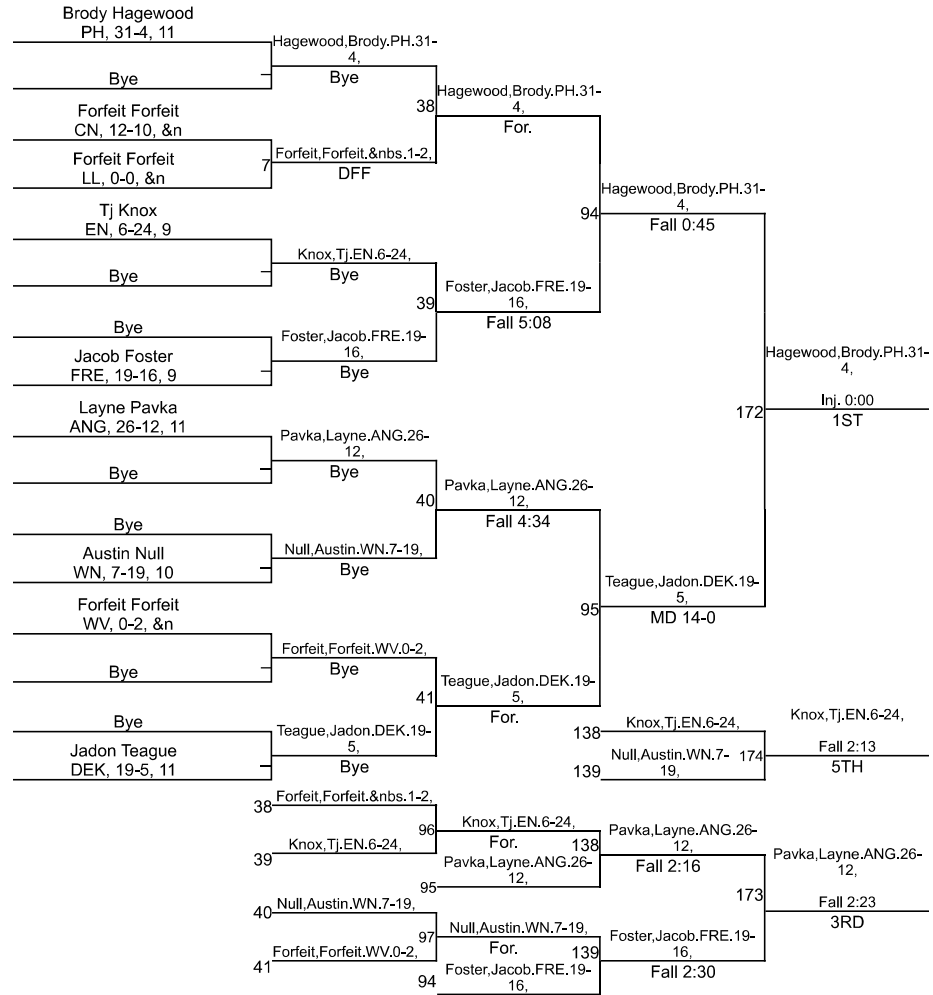

IHSAA West Noble Sectional

144