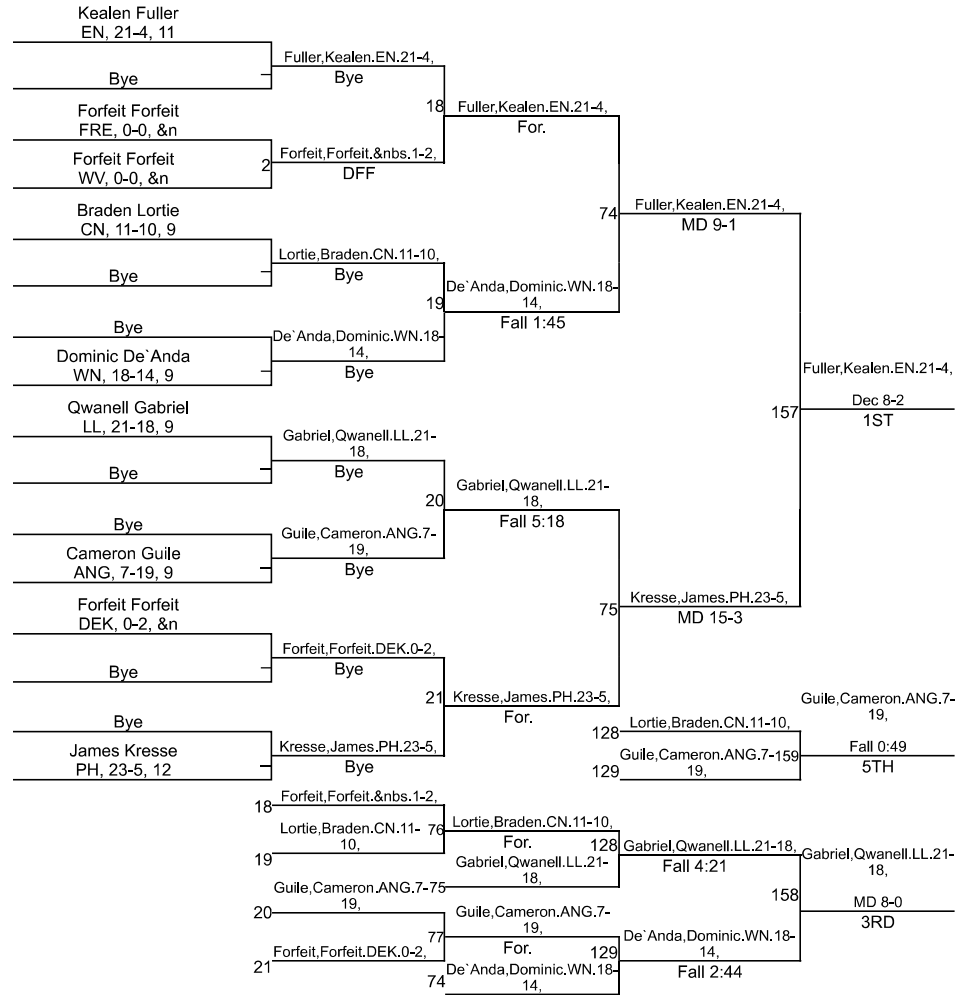

# Team Scores

Printed on 01/27/2024 09:58 p.m.

Team Scores		
1	East Noble	255.5
2	Prairie Heights	211.0
3	Dekalb	168.5
4	Central Noble	140.5
5	West Noble	131.0
6	Angola	127.5
7	Lakeland	92.0
8	Fremont	64.0
9	Westview	16.0

# IHSAA West Noble Sectional

113