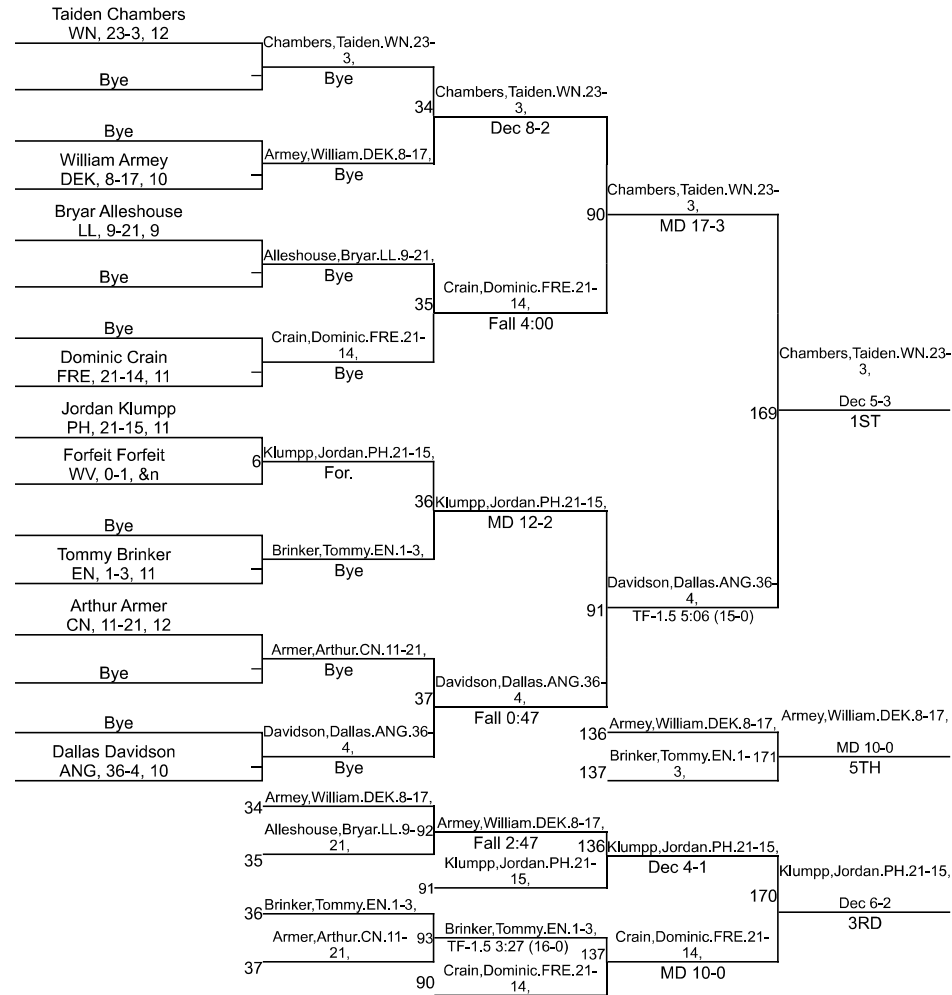

IHSAA West Noble Sectional

138