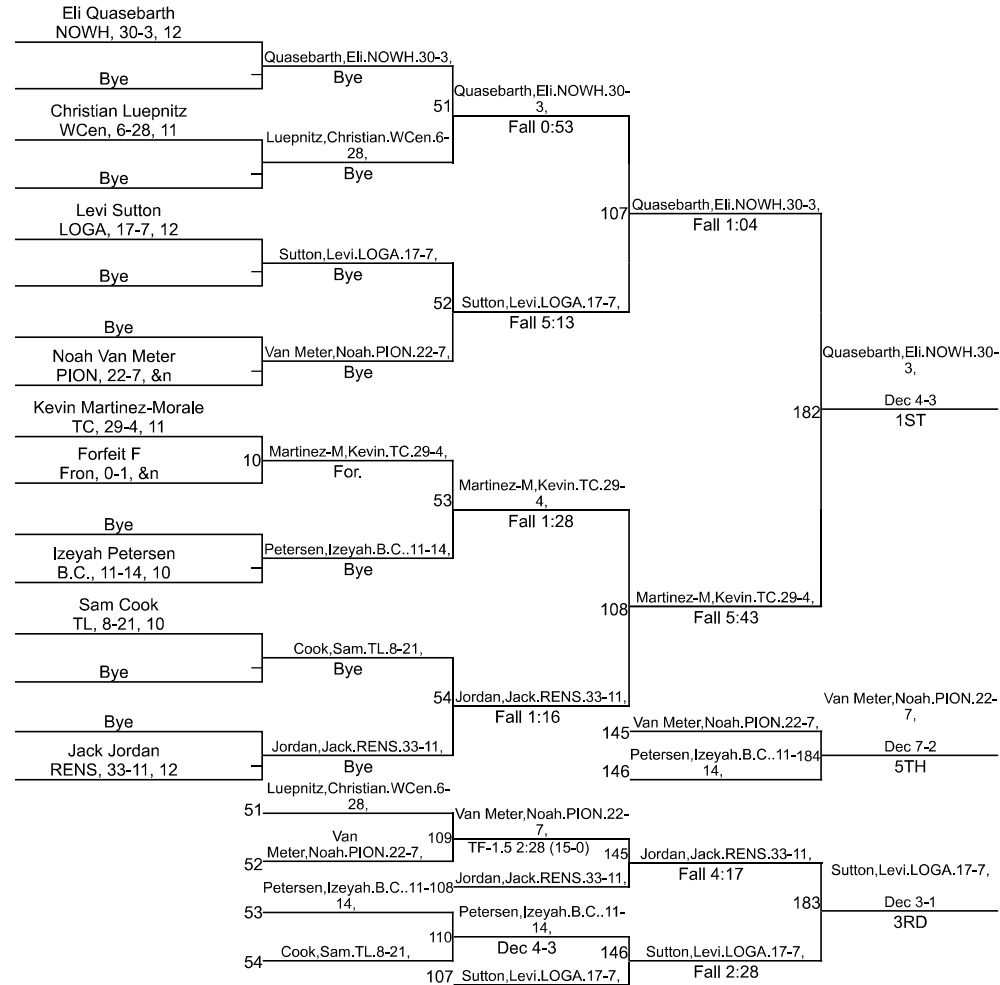

Team Scores

Printed on 01/27/2024 10:08 p.m.

Team Scores		
1	Rensselaer Central	247.5
2	West Central	177.0
3	Logansport	163.0
4	Benton Central	159.5
5	North White	129.0
6	Tri-County	106.5
7	Twin Lakes	93.5
8	Frontier	76.0
9	Pioneer	72.5

IHSAA Twin Lakes Sectional

106

IHSAA Twin Lakes Sectional

113

IHSAA Twin Lakes Sectional

120

IHSAA Twin Lakes Sectional

126

IHSAA Twin Lakes Sectional

132

IHSAA Twin Lakes Sectional

138

IHSAA Twin Lakes Sectional

IHSAA Twin Lakes Sectional

150

IHSAA Twin Lakes Sectional

165

IHSAA Twin Lakes Sectional

175

IHSAA Twin Lakes Sectional

190

IHSAA Twin Lakes Sectional

215

IHSAA Twin Lakes Sectional