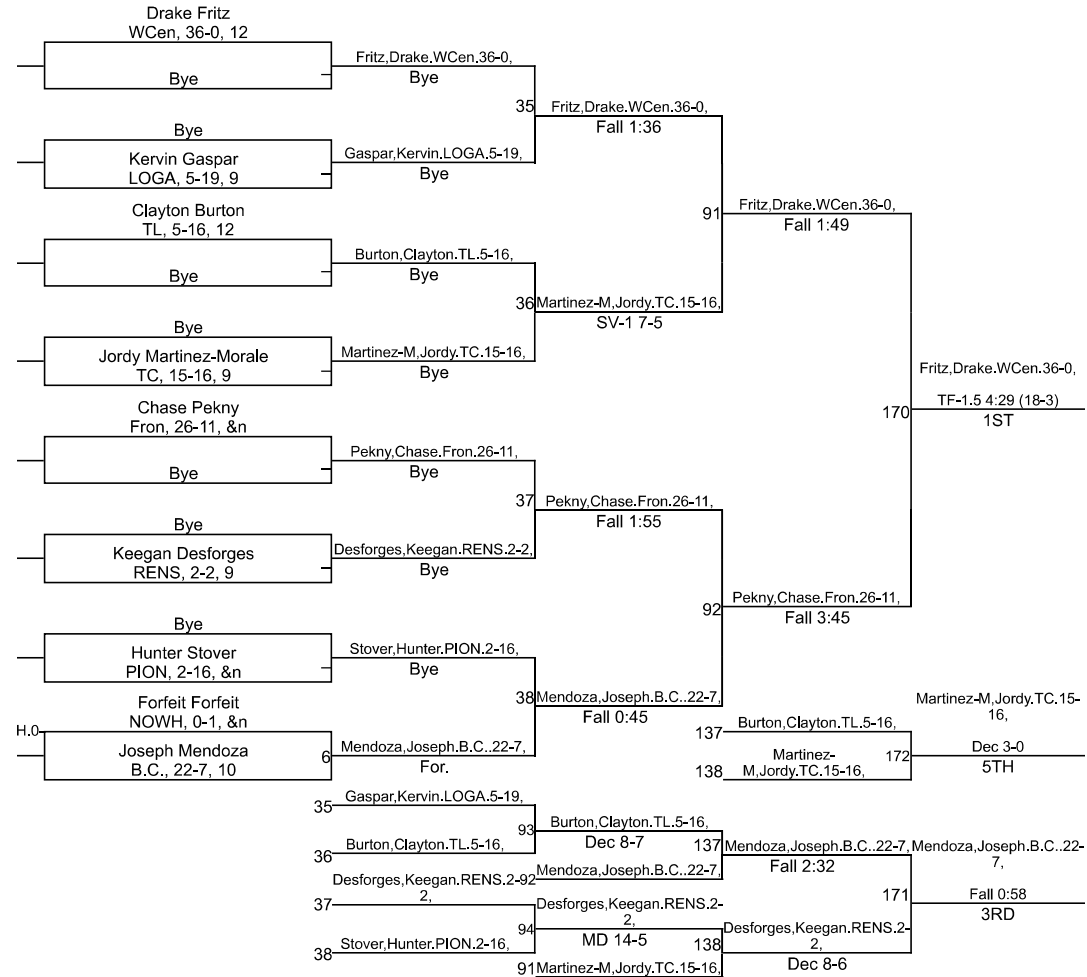

Team Scores

Printed on 01/27/2024 10:08 p.m.

Team Scores		
1	Rensselaer Central	247.5
2	West Central	177.0
3	Logansport	163.0
4	Benton Central	159.5
5	North White	129.0
6	Tri-County	106.5
7	Twin Lakes	93.5
8	Frontier	76.0
9	Pioneer	72.5

IHSAA Twin Lakes Sectional

106

IHSAA Twin Lakes Sectional

113

IHSAA Twin Lakes Sectional

120

IHSAA Twin Lakes Sectional

126

IHSAA Twin Lakes Sectional

132

IHSAA Twin Lakes Sectional

138

IHSAA Twin Lakes Sectional

IHSAA Twin Lakes Sectional

150

IHSAA Twin Lakes Sectional