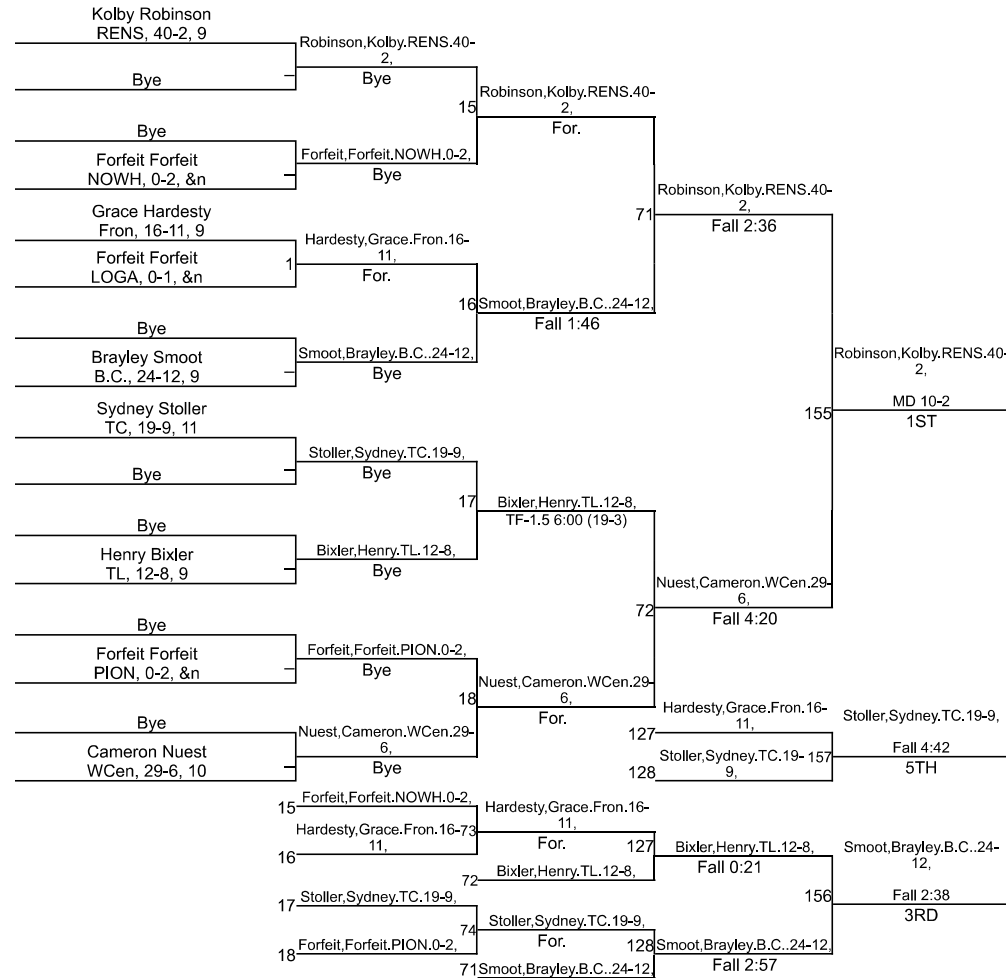

Team Scores

Printed on 01/27/2024 10:08 p.m.

Team Scores		
1	Rensselaer Central	247.5
2	West Central	177.0
3	Logansport	163.0
4	Benton Central	159.5
5	North White	129.0
6	Tri-County	106.5
7	Twin Lakes	93.5
8	Frontier	76.0
9	Pioneer	72.5

IHSAA Twin Lakes Sectional

106

IHSAA Twin Lakes Sectional

113

IHSAA Twin Lakes Sectional

120

IHSAA Twin Lakes Sectional

126