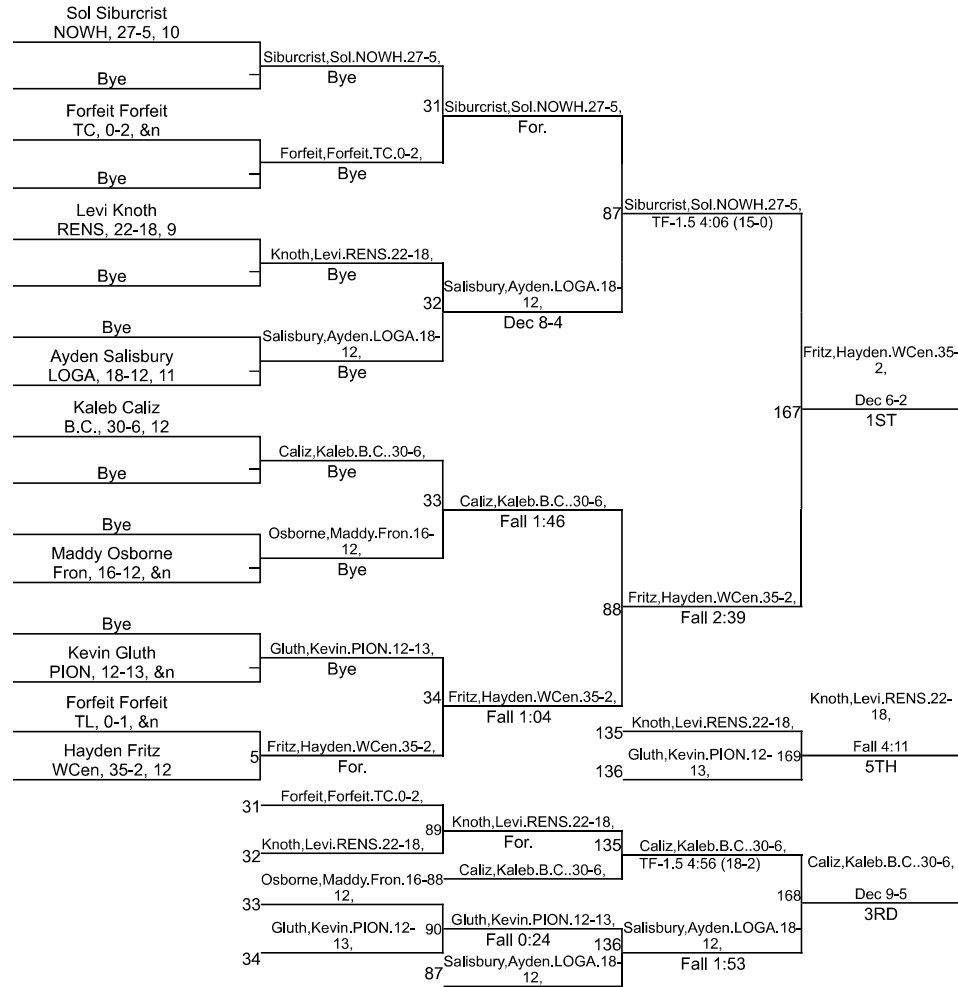

Team Scores

Printed on 01/27/2024 10:08 p.m.

Team Scores		
1	Rensselaer Central	247.5
2	West Central	177.0
3	Logansport	163.0
4	Benton Central	159.5
5	North White	129.0
6	Tri-County	106.5
7	Twin Lakes	93.5
8	Frontier	76.0
9	Pioneer	72.5

IHSAA Twin Lakes Sectional

106

IHSAA Twin Lakes Sectional

113

IHSAA Twin Lakes Sectional

120

IHSAA Twin Lakes Sectional

126

IHSAA Twin Lakes Sectional

132

IHSAA Twin Lakes Sectional

138

IHSAA Twin Lakes Sectional

IHSAA Twin Lakes Sectional

150

IHSAA Twin Lakes Sectional