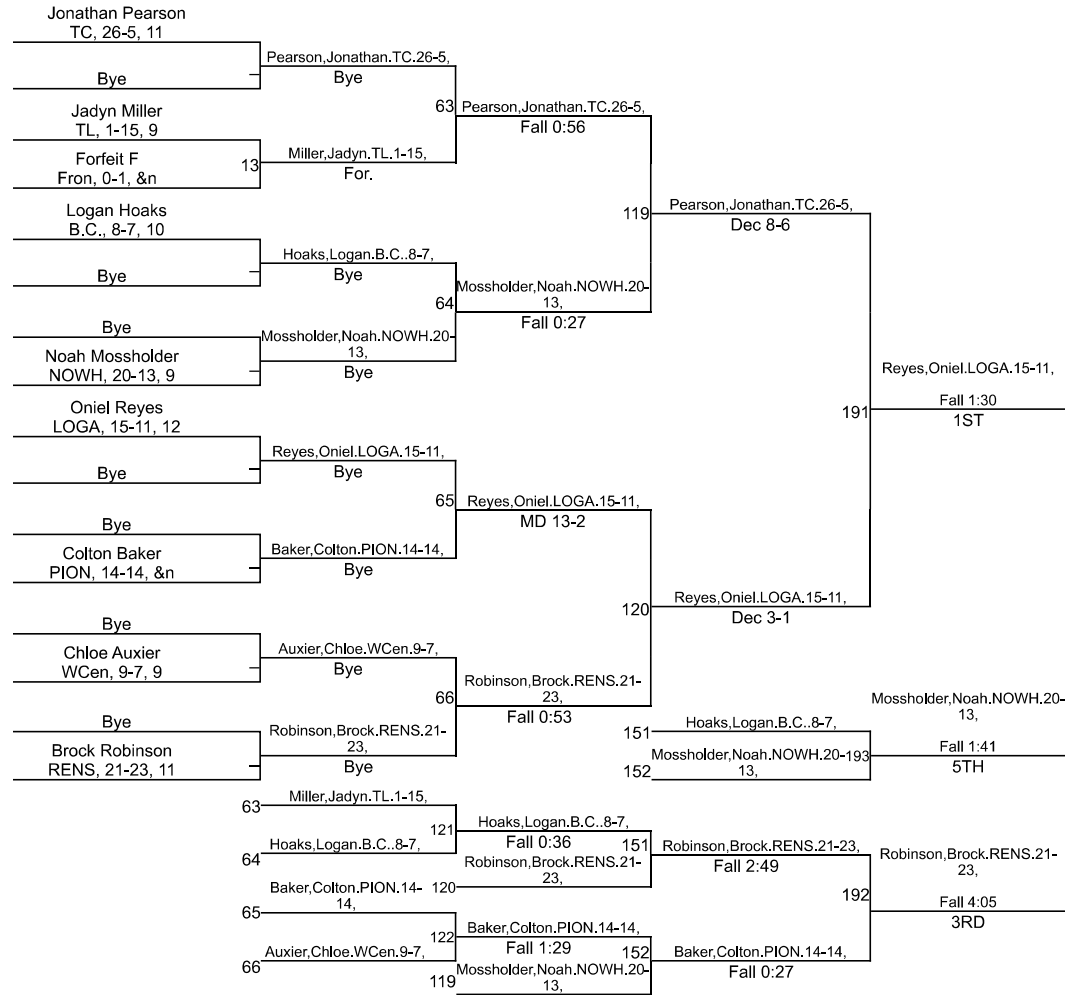

Team Scores

Printed on 01/27/2024 10:08 p.m.

Team Scores		
1	Rensselaer Central	247.5
2	West Central	177.0
3	Logansport	163.0
4	Benton Central	159.5
5	North White	129.0
6	Tri-County	106.5
7	Twin Lakes	93.5
8	Frontier	76.0
9	Pioneer	72.5

IHSAA Twin Lakes Sectional

132

IHSAA Twin Lakes Sectional

138

IHSAA Twin Lakes Sectional

IHSAA Twin Lakes Sectional

150

IHSAA Twin Lakes Sectional

165

IHSAA Twin Lakes Sectional

175

IHSAA Twin Lakes Sectional

190

IHSAA Twin Lakes Sectional

215

IHSAA Twin Lakes Sectional