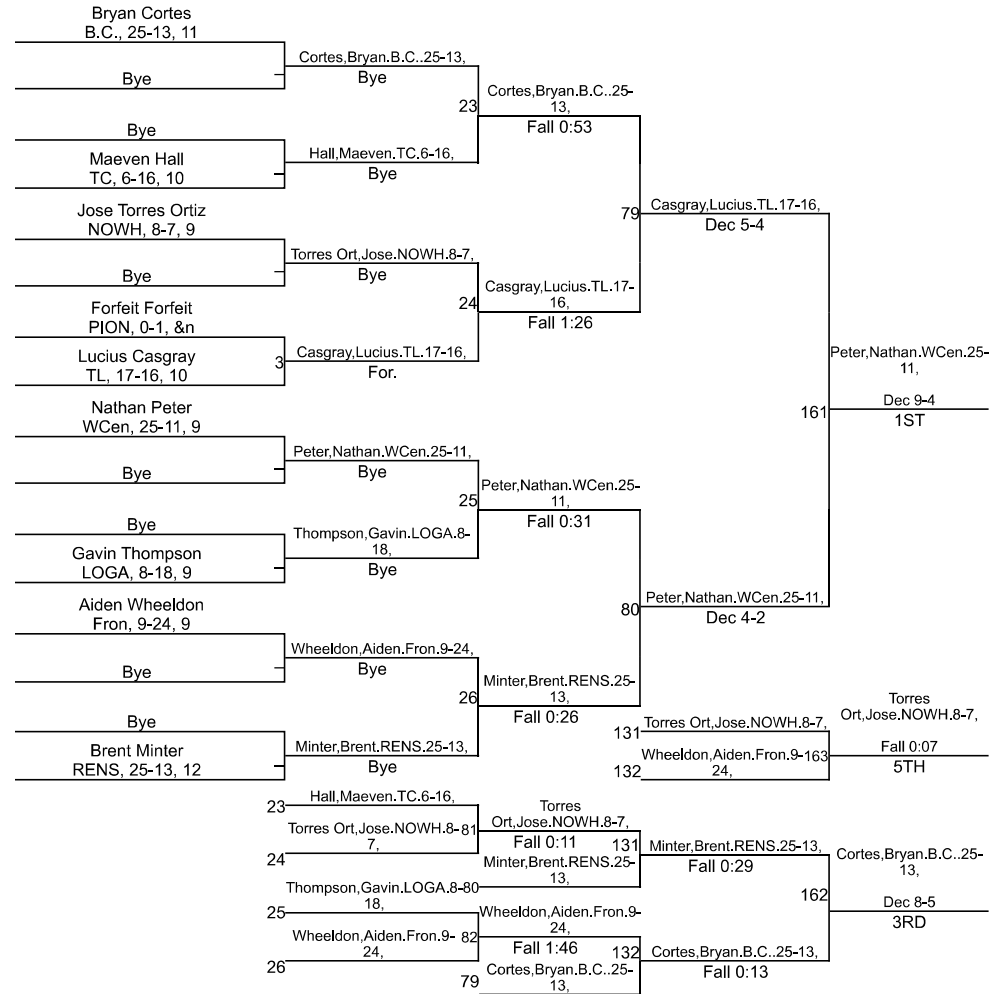

Team Scores

Printed on 01/27/2024 10:08 p.m.

Team Scores		
1	Rensselaer Central	247.5
2	West Central	177.0
3	Logansport	163.0
4	Benton Central	159.5
5	North White	129.0
6	Tri-County	106.5
7	Twin Lakes	93.5
8	Frontier	76.0
9	Pioneer	72.5

IHSAA Twin Lakes Sectional

106

IHSAA Twin Lakes Sectional

113

IHSAA Twin Lakes Sectional

120

IHSAA Twin Lakes Sectional

126

IHSAA Twin Lakes Sectional

132

IHSAA Twin Lakes Sectional

138

IHSAA Twin Lakes Sectional

IHSAA Twin Lakes Sectional

150

IHSAA Twin Lakes Sectional