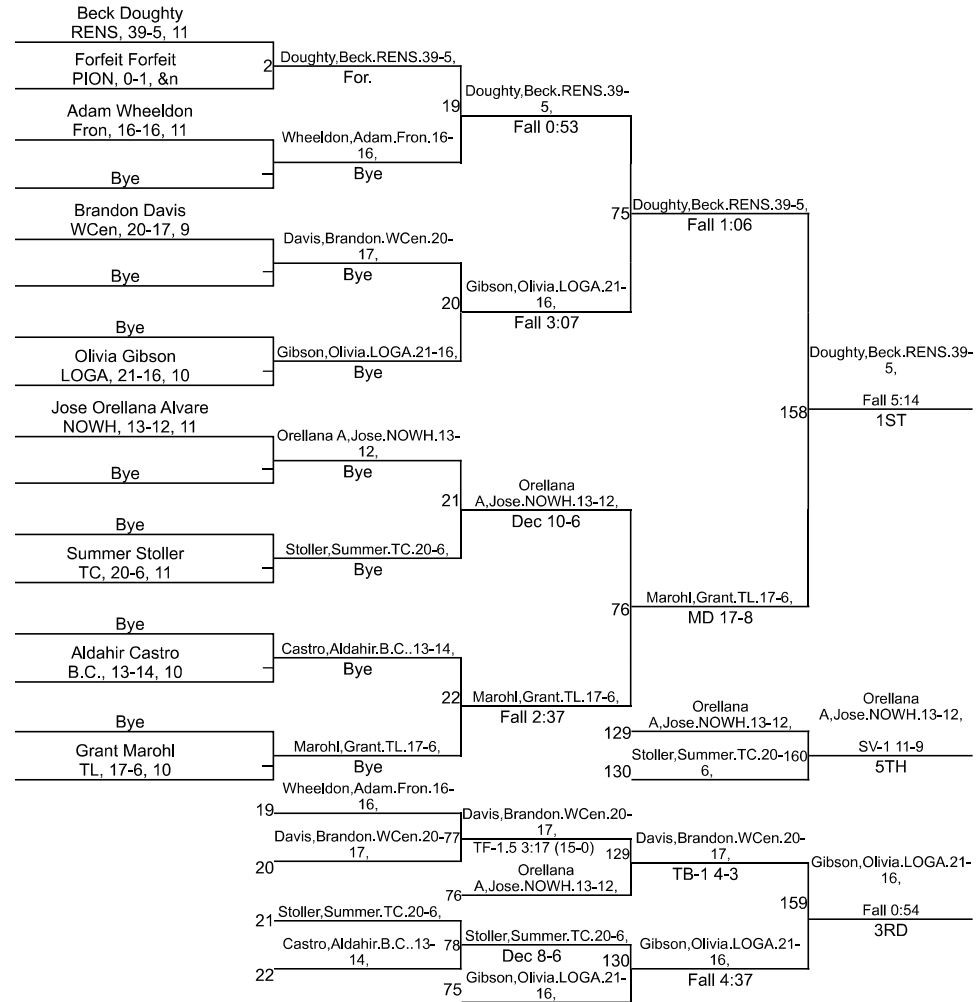

Team Scores

Printed on 01/27/2024 10:08 p.m.

Team Scores		
1	Rensselaer Central	247.5
2	West Central	177.0
3	Logansport	163.0
4	Benton Central	159.5
5	North White	129.0
6	Tri-County	106.5
7	Twin Lakes	93.5
8	Frontier	76.0
9	Pioneer	72.5

IHSAA Twin Lakes Sectional

106

IHSAA Twin Lakes Sectional

113

IHSAA Twin Lakes Sectional

120

IHSAA Twin Lakes Sectional

126