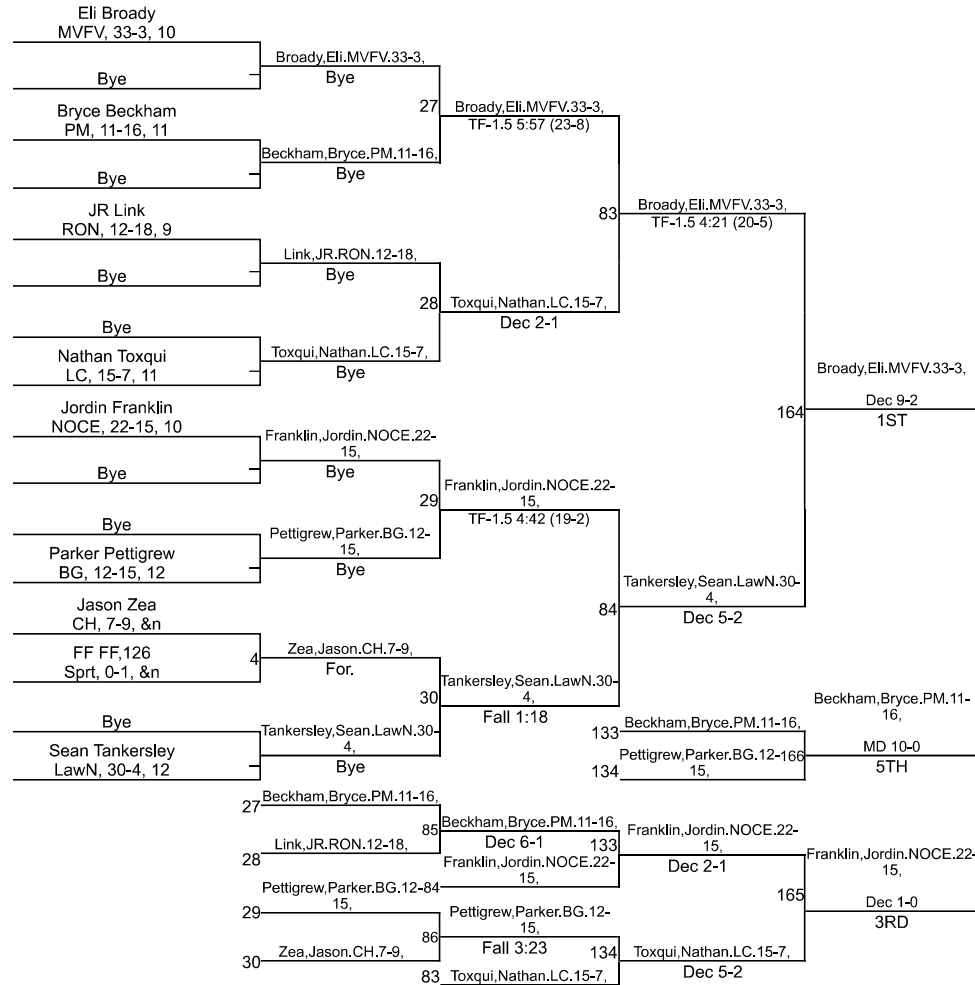

IHSAA Southport Sectional

126