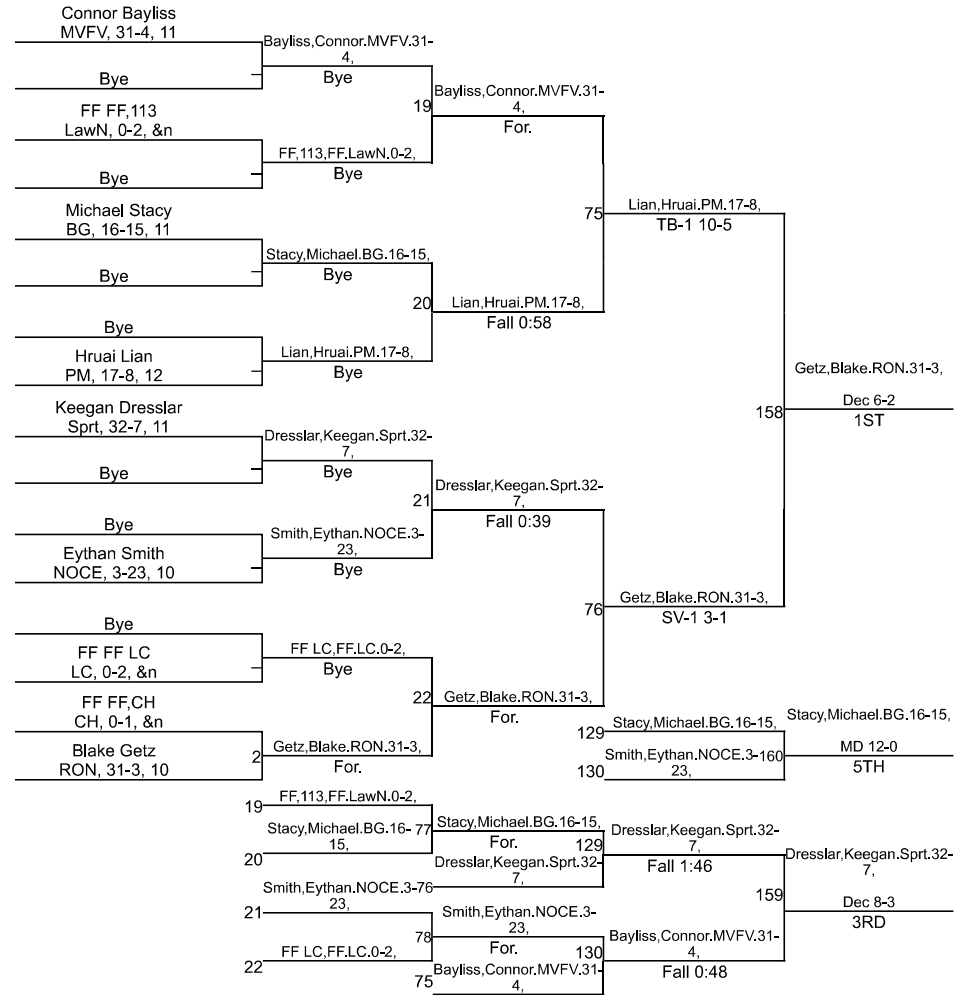

# Team Scores

Printed on 01/27/2024 09:45 p.m.

Team Scores		
1	Perry Meridian	254.5
2	Roncalli	216.0
3	Lawrence North	154.0
4	Mt. Vernon (Fortville)	148.0
5	North Central	129.0
6	Southport	110.0
7	Beech Grove	95.0
8	Lawrence Central	86.5
9	Christel House	6.0
10	Victory College Prep	0.0

# IHSAA Southport Sectional

120