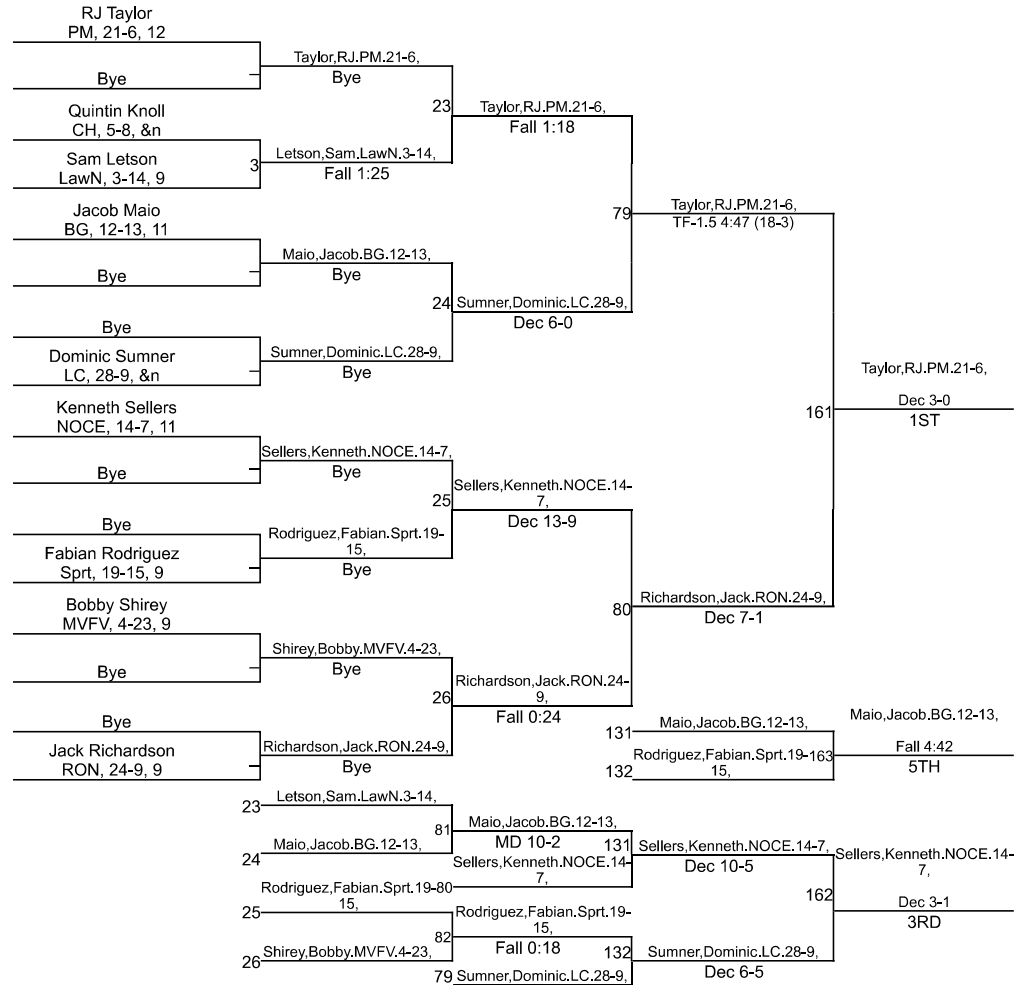

# Team Scores

Printed on 01/27/2024 09:45 p.m.

Team Scores		
1	Perry Meridian	254.5
2	Roncalli	216.0
3	Lawrence North	154.0
4	Mt. Vernon (Fortville)	148.0
5	North Central	129.0
6	Southport	110.0
7	Beech Grove	95.0
8	Lawrence Central	86.5
9	Christel House	6.0
10	Victory College Prep	0.0

# IHSAA Southport Sectional

120