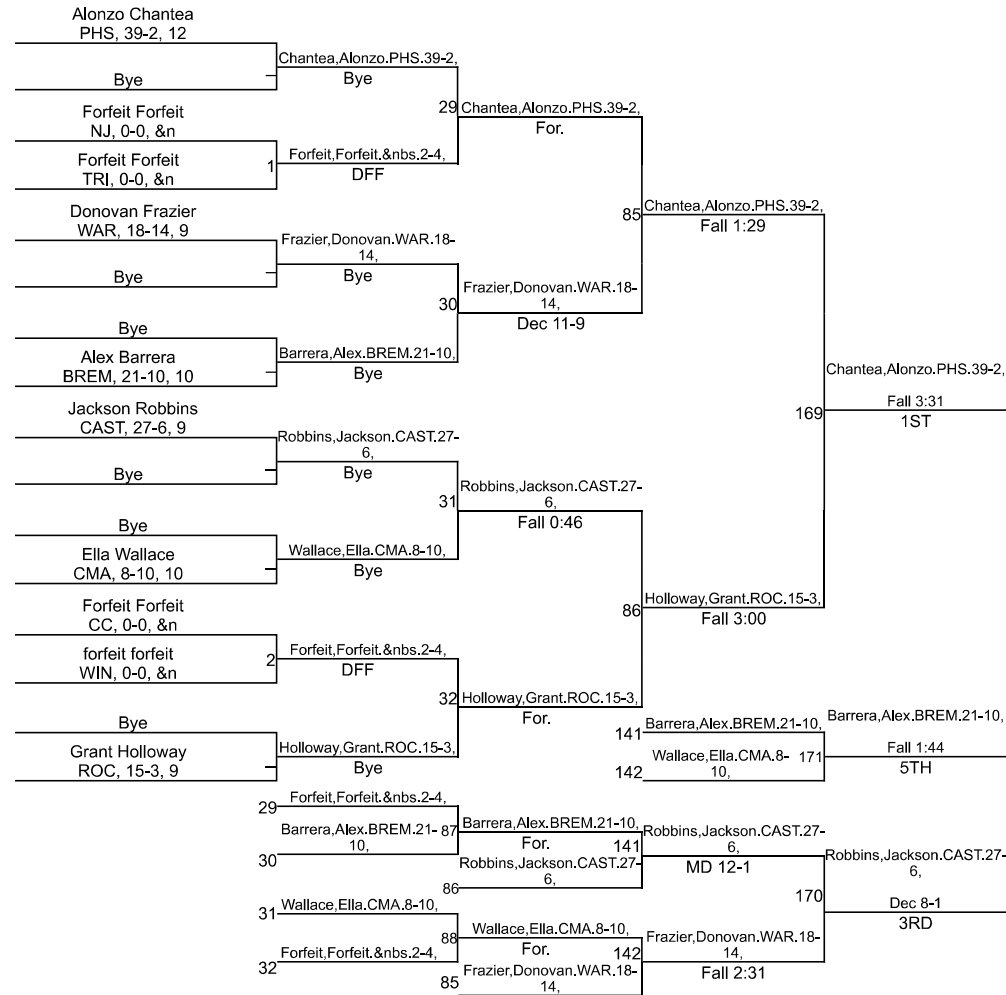

Team Scores

Printed on 01/27/2024 09:33 p.m.

Team Scores		
1	Rochester	256.5
2	Plymouth	238.5
3	Warsaw	205.0
4	Winimac	166.5
5	Triton	104.0
6	Bremen	81.0
7	Culver Academies	75.0
8	North Judson	66.0
9	Caston	58.0
10	Culver Community	6.0

IHSAA Plymouth Sectional

IHSAA Plymouth Sectional

126

IHSAA Plymouth Sectional

138

IHSAA Plymouth Sectional

144

IHSAA Plymouth Sectional