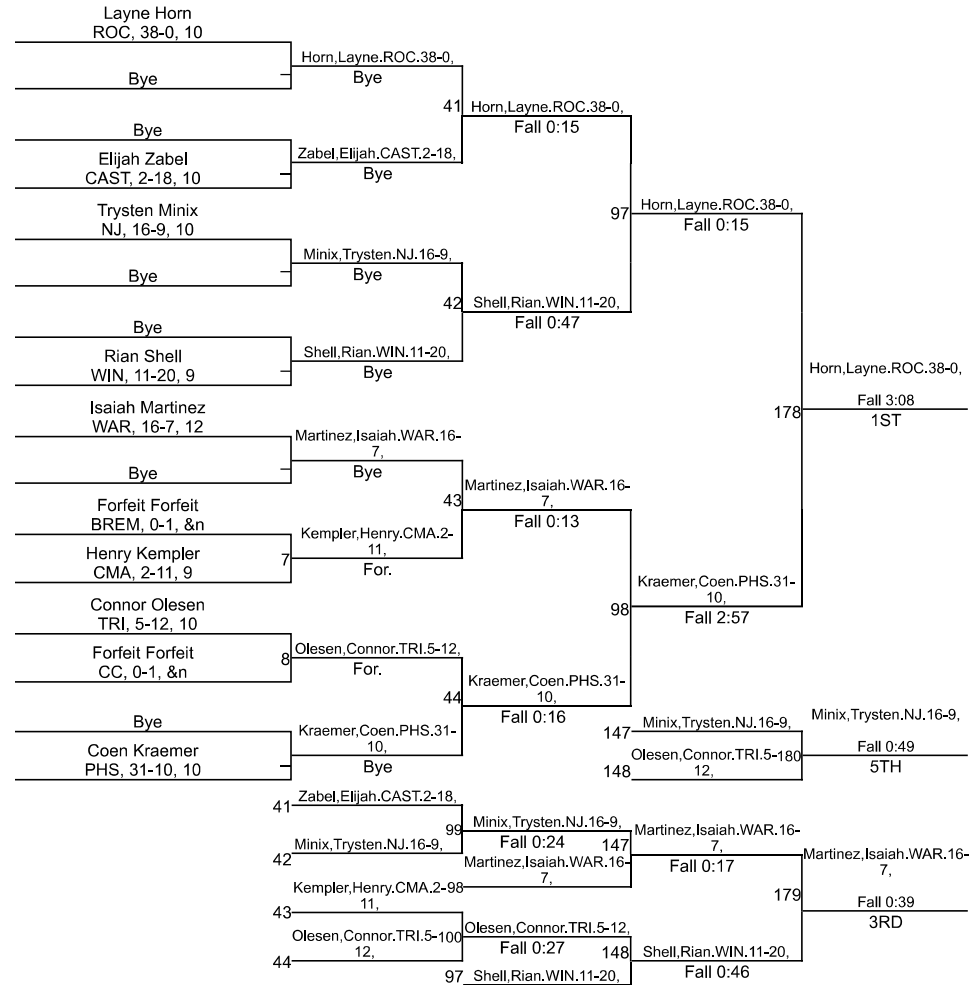

Team Scores

Printed on 01/27/2024 09:33 p.m.

Team Scores		
1	Rochester	256.5
2	Plymouth	238.5
3	Warsaw	205.0
4	Winimac	166.5
5	Triton	104.0
6	Bremen	81.0
7	Culver Academies	75.0
8	North Judson	66.0
9	Caston	58.0
10	Culver Community	6.0

IHSAA Plymouth Sectional

IHSAA Plymouth Sectional

126

IHSAA Plymouth Sectional

138

IHSAA Plymouth Sectional

144

IHSAA Plymouth Sectional