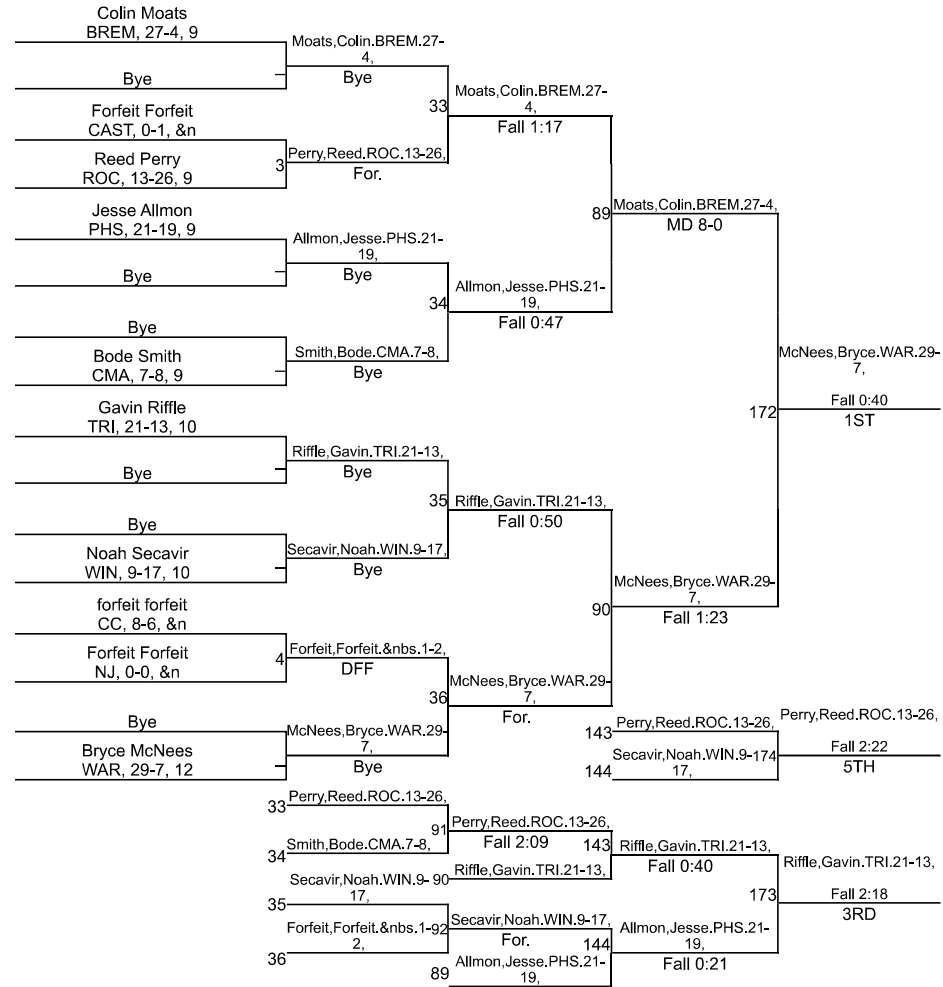

Team Scores

Printed on 01/27/2024 09:33 p.m.

Team Scores		
1	Rochester	256.5
2	Plymouth	238.5
3	Warsaw	205.0
4	Winimac	166.5
5	Triton	104.0
6	Bremen	81.0
7	Culver Academies	75.0
8	North Judson	66.0
9	Caston	58.0
10	Culver Community	6.0

IHSAA Plymouth Sectional

IHSAA Plymouth Sectional

126

IHSAA Plymouth Sectional

138

IHSAA Plymouth Sectional

144

IHSAA Plymouth Sectional