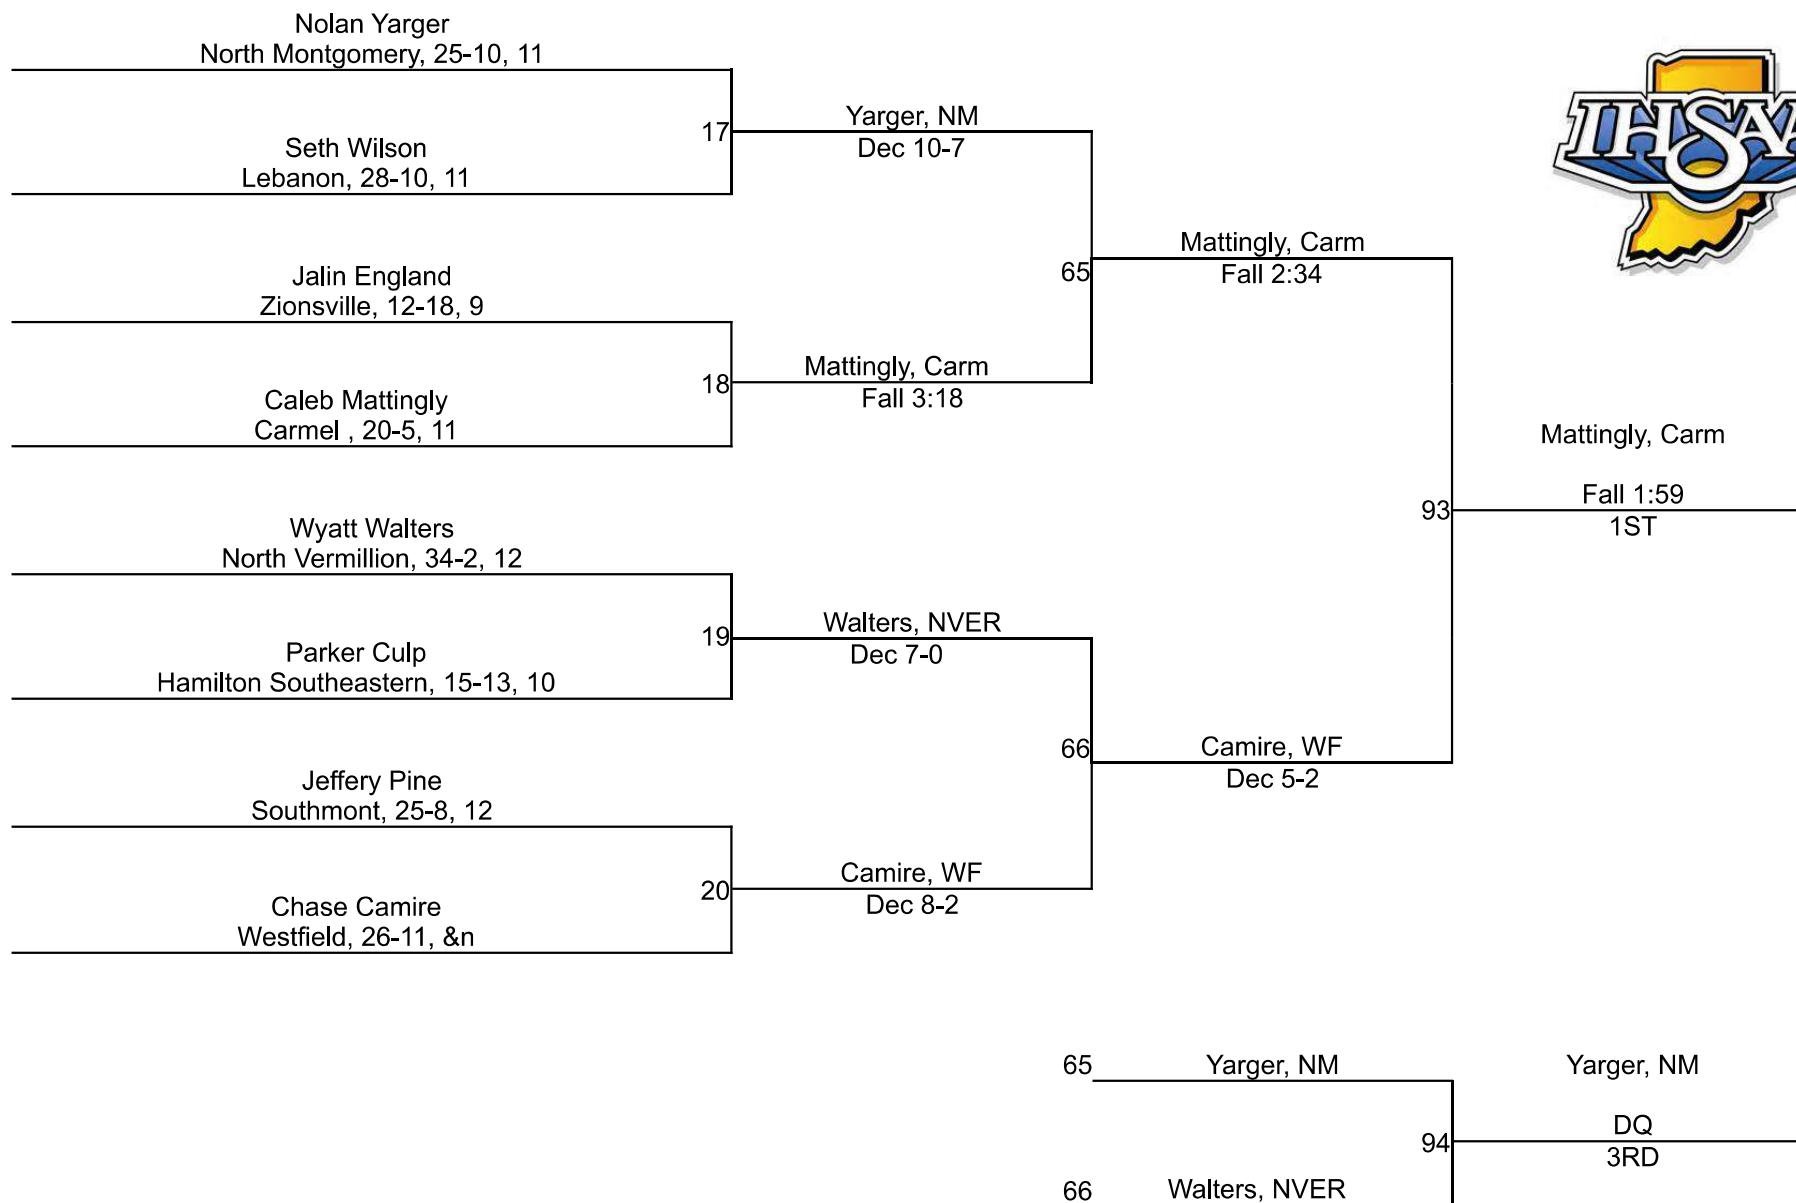

IHSAA Regional @ North Montgomery

132