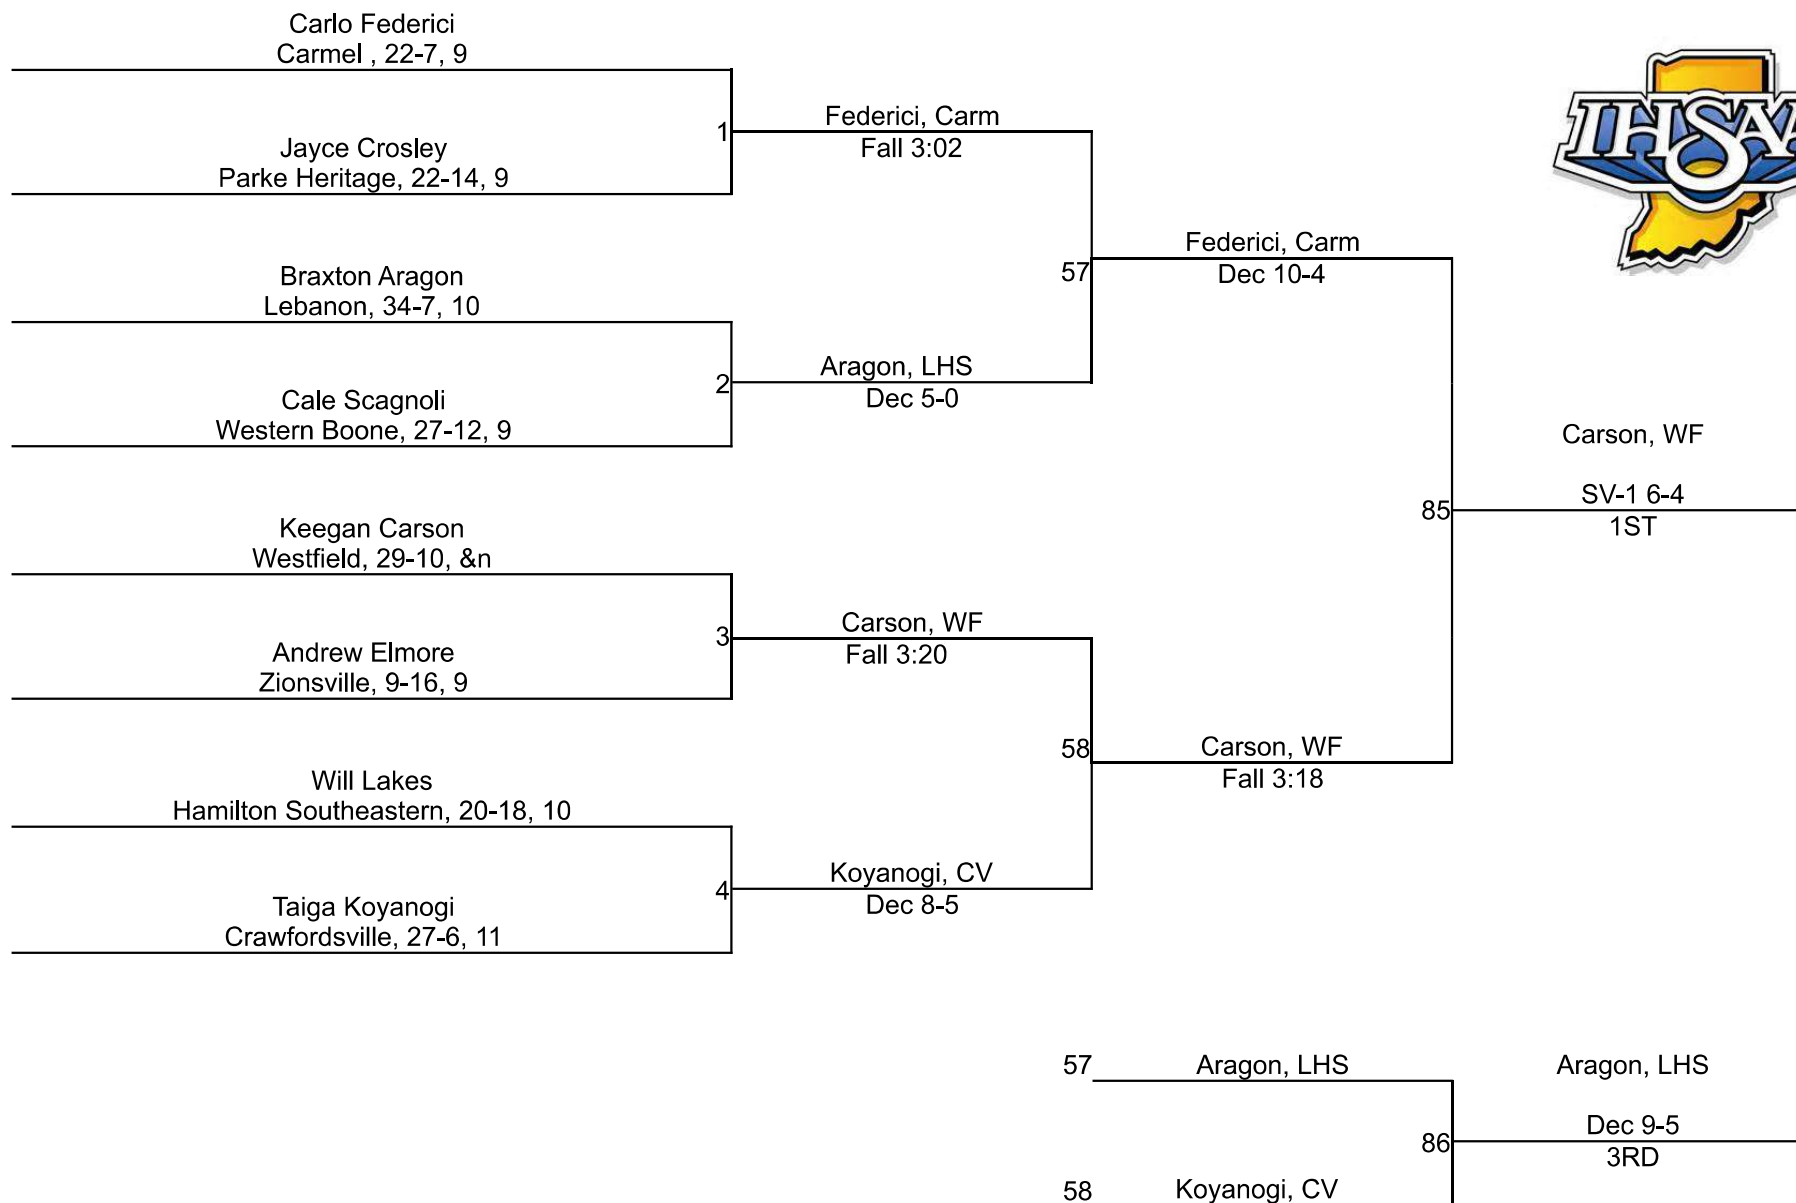

IHSAA Regional @ North Montgomery

106