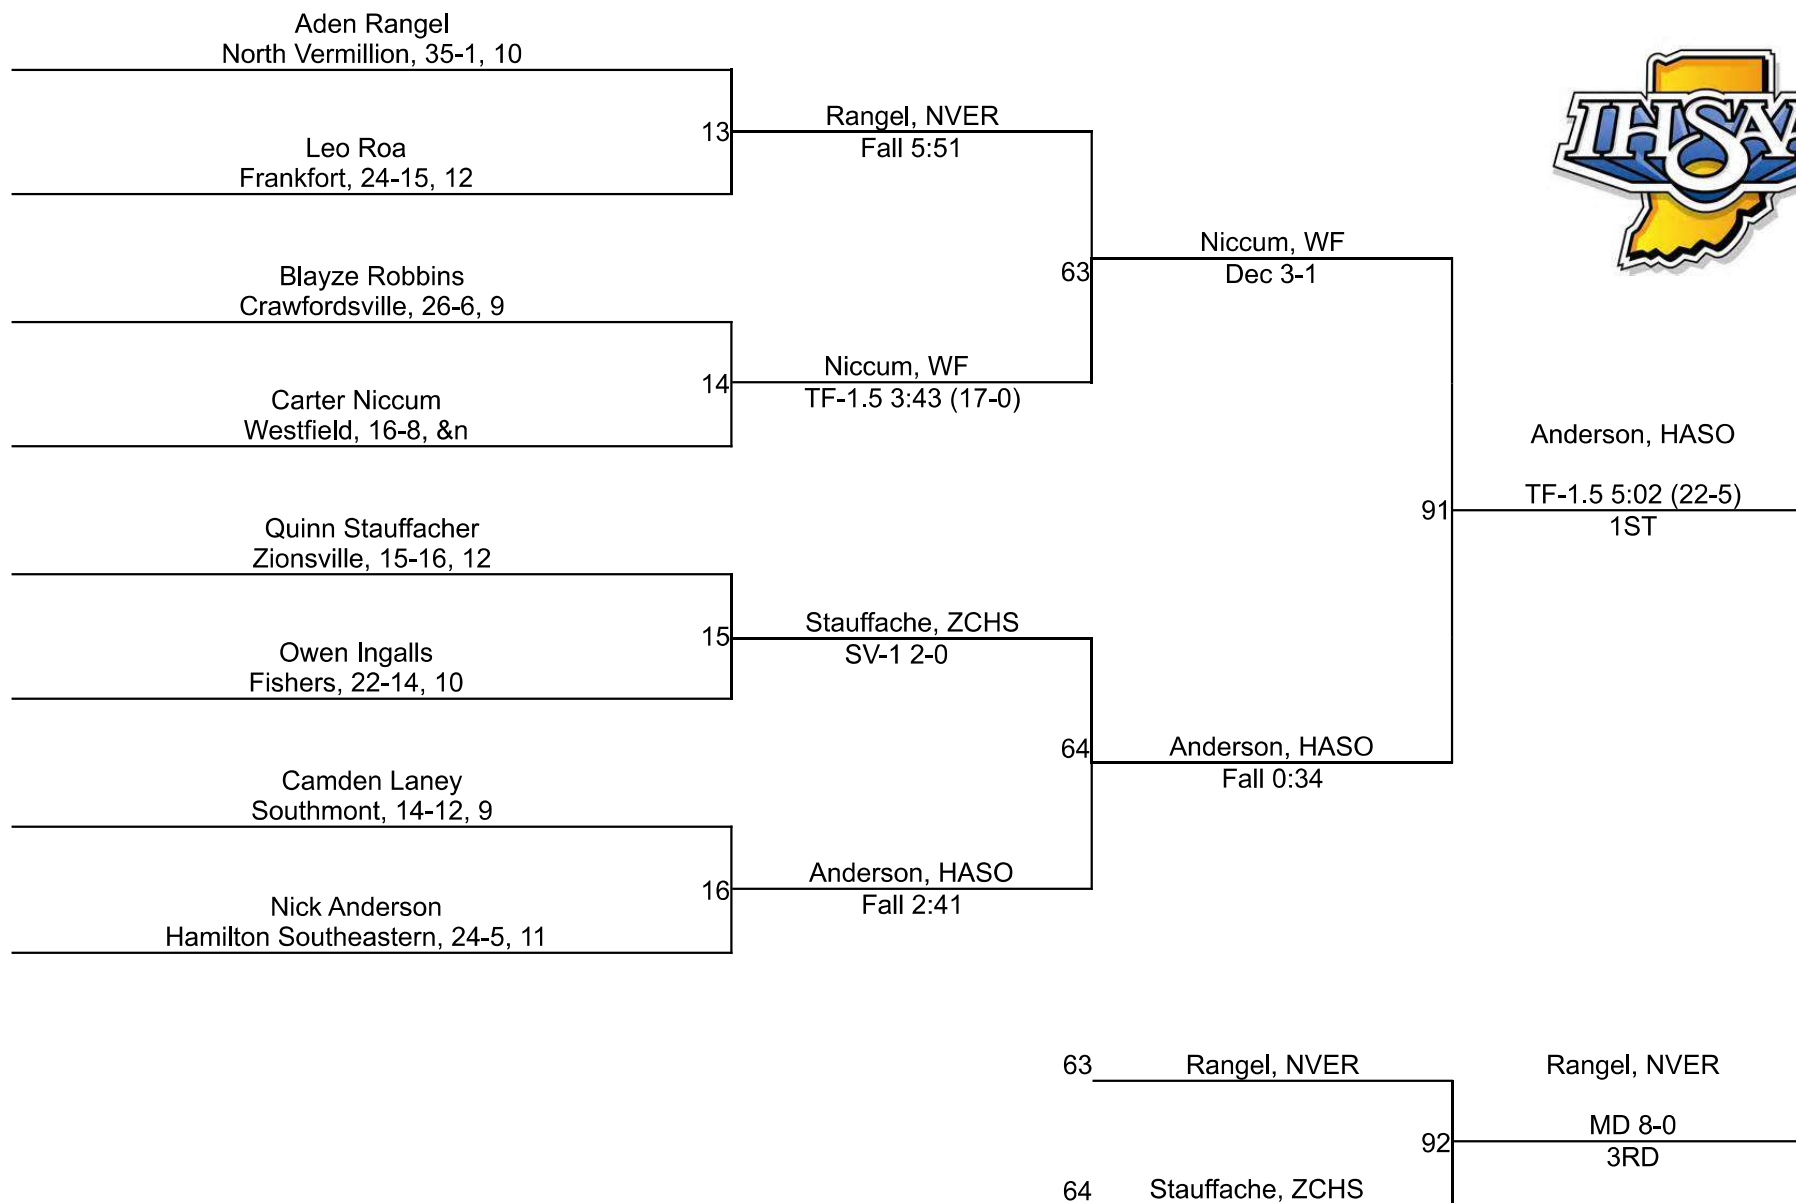

IHSAA Regional @ North Montgomery

126