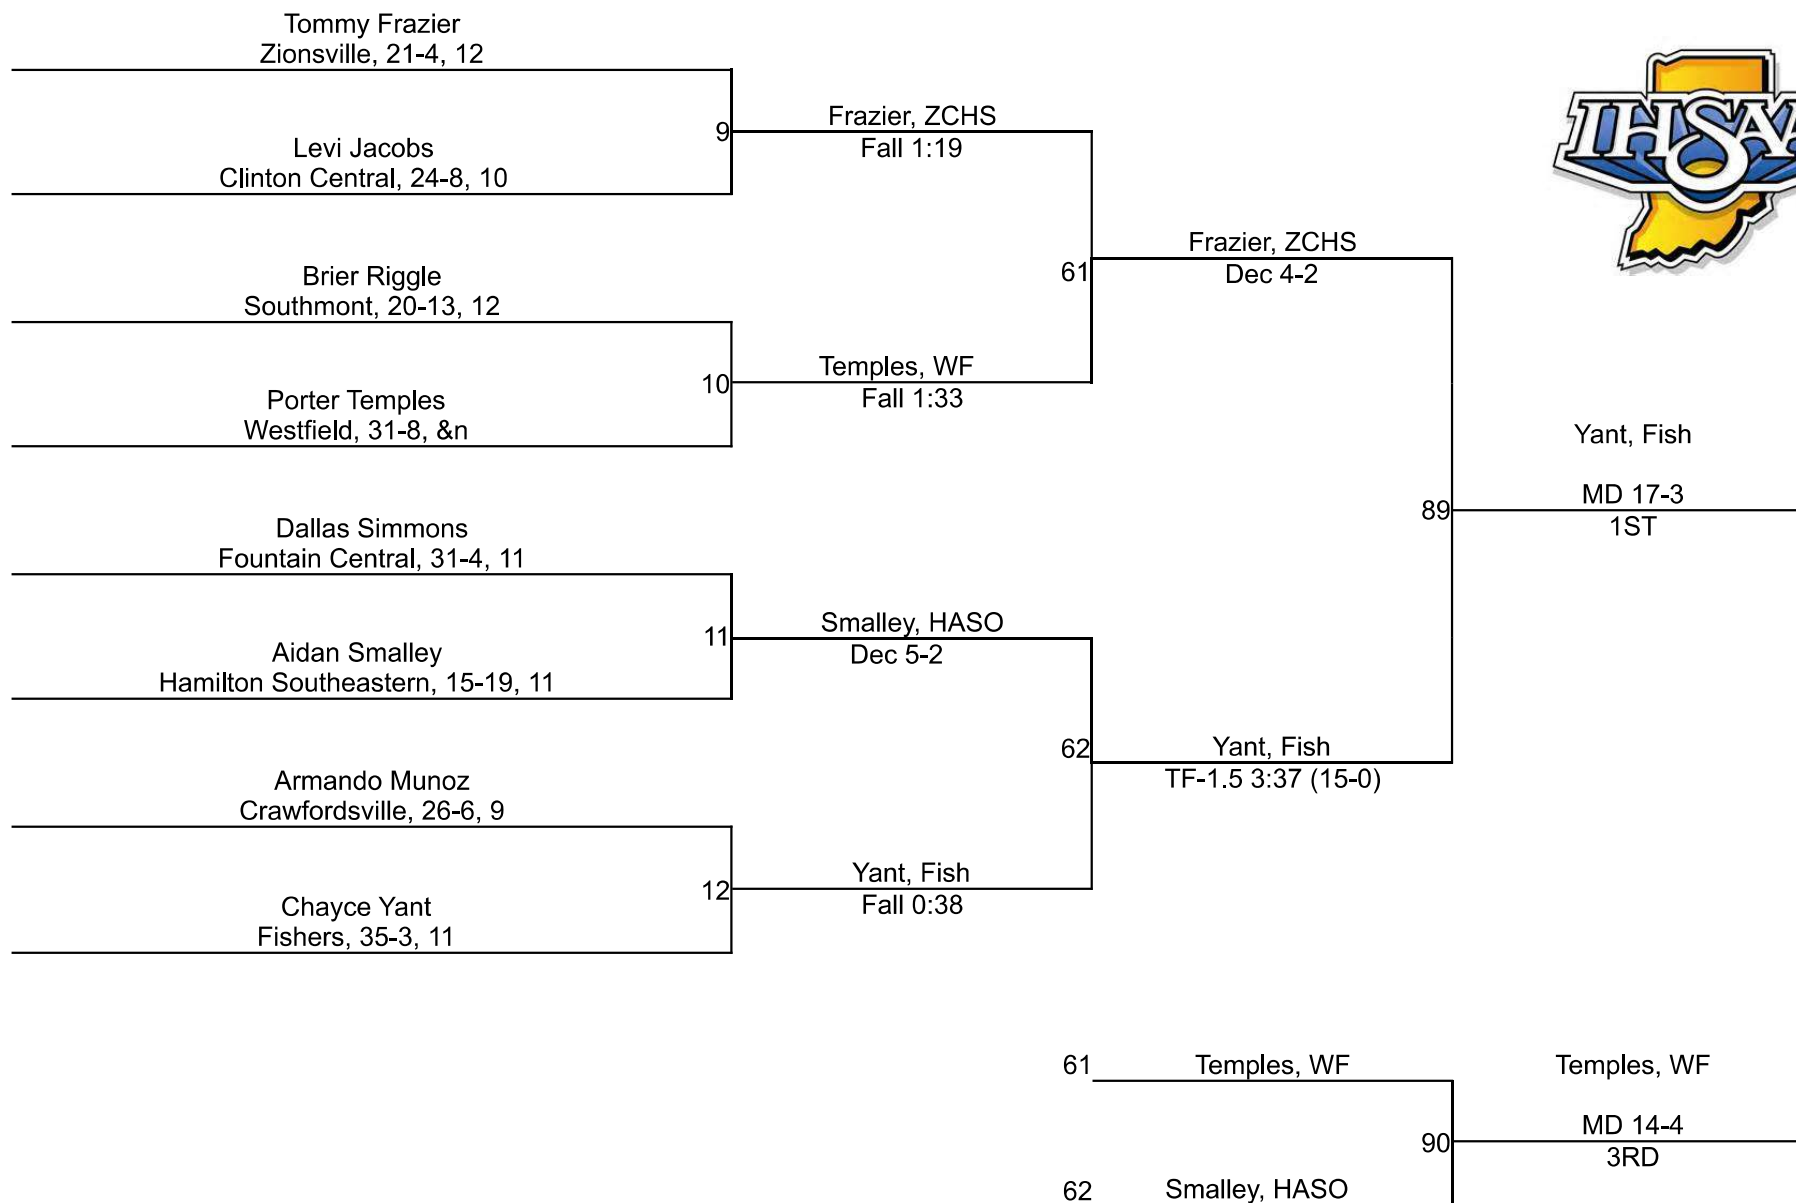

15	Riverton Parke Jr/Sr High	0.0
15	South Vermillion	0.0

IHSAA Regional @ North Montgomery

106

IHSAA Regional @ North Montgomery

113

IHSAA Regional @ North Montgomery

120

IHSAA Regional @ North Montgomery