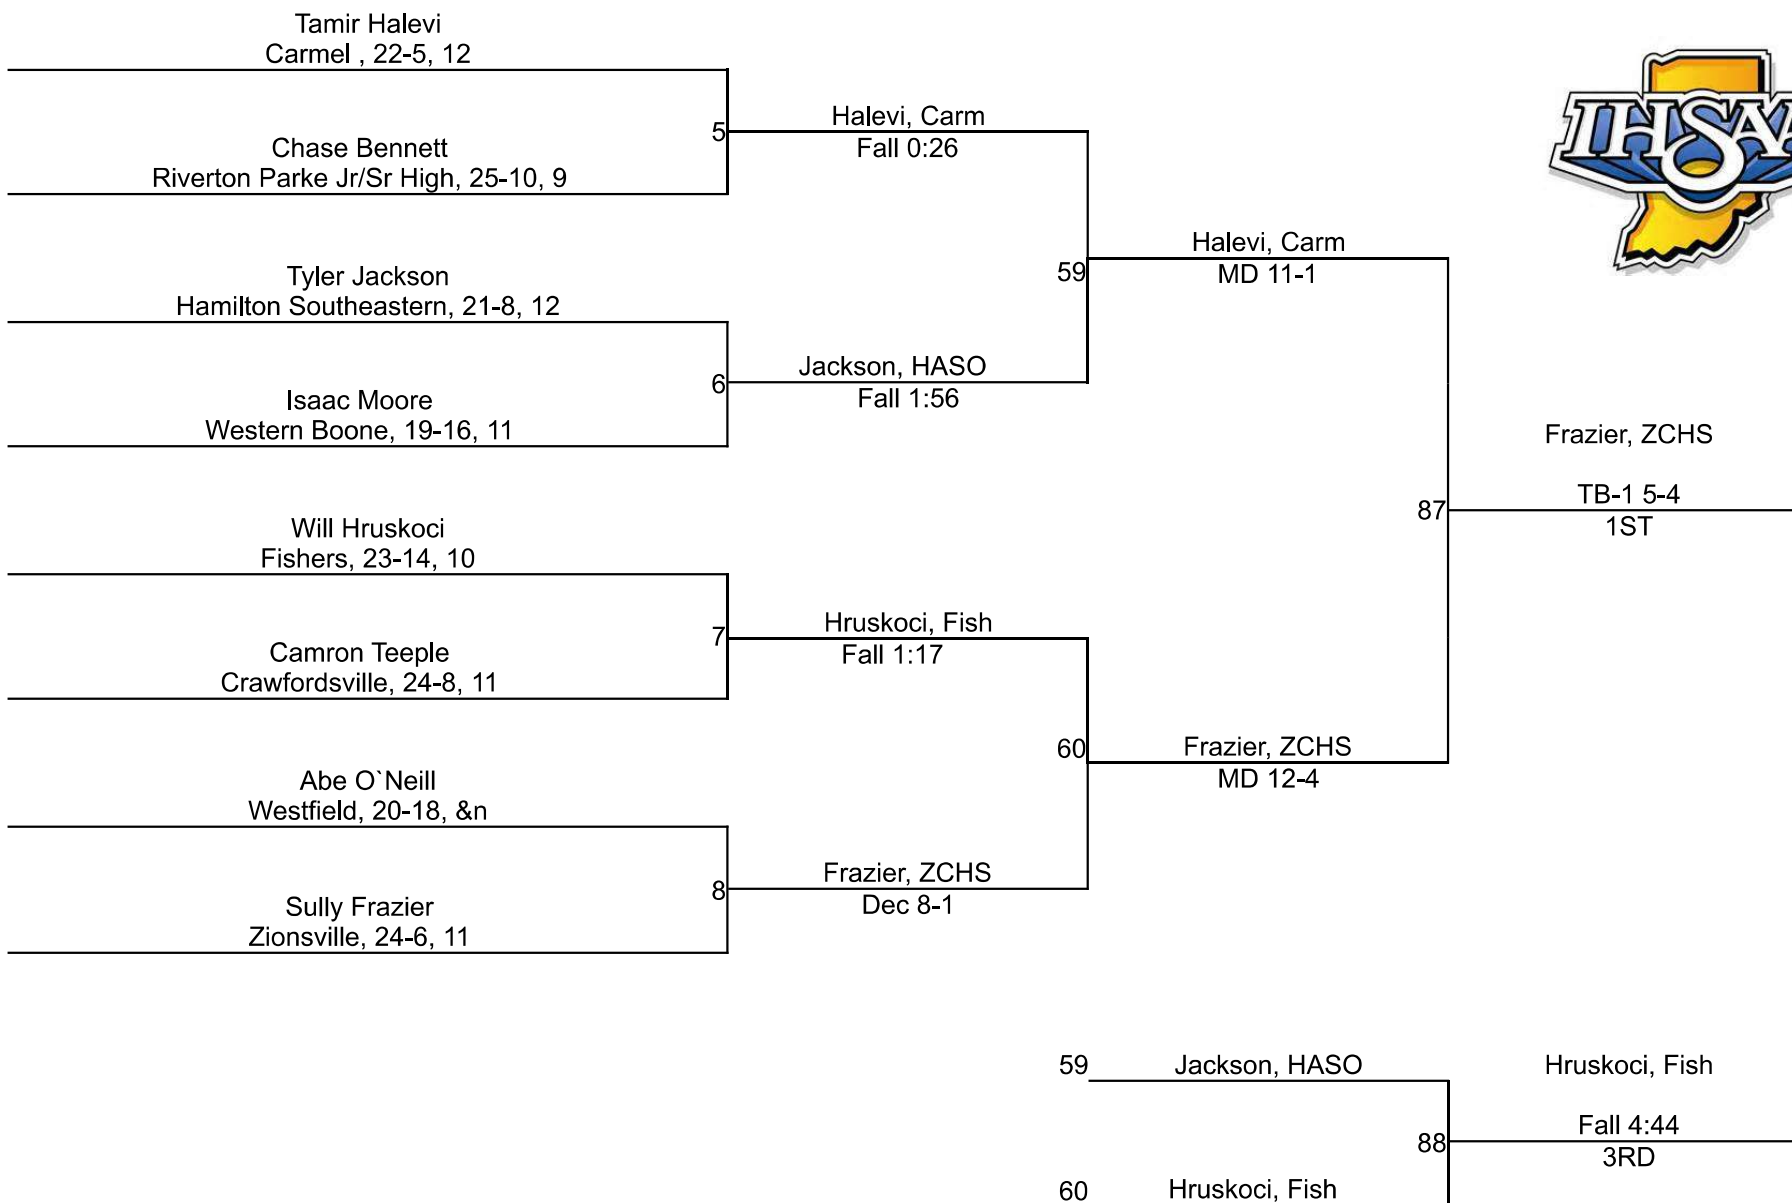

15	Riverton Parke Jr/Sr High	0.0
15	South Vermillion	0.0

IHSAA Regional @ North Montgomery

106

IHSAA Regional @ North Montgomery

113

IHSAA Regional @ North Montgomery

120

IHSAA Regional @ North Montgomery