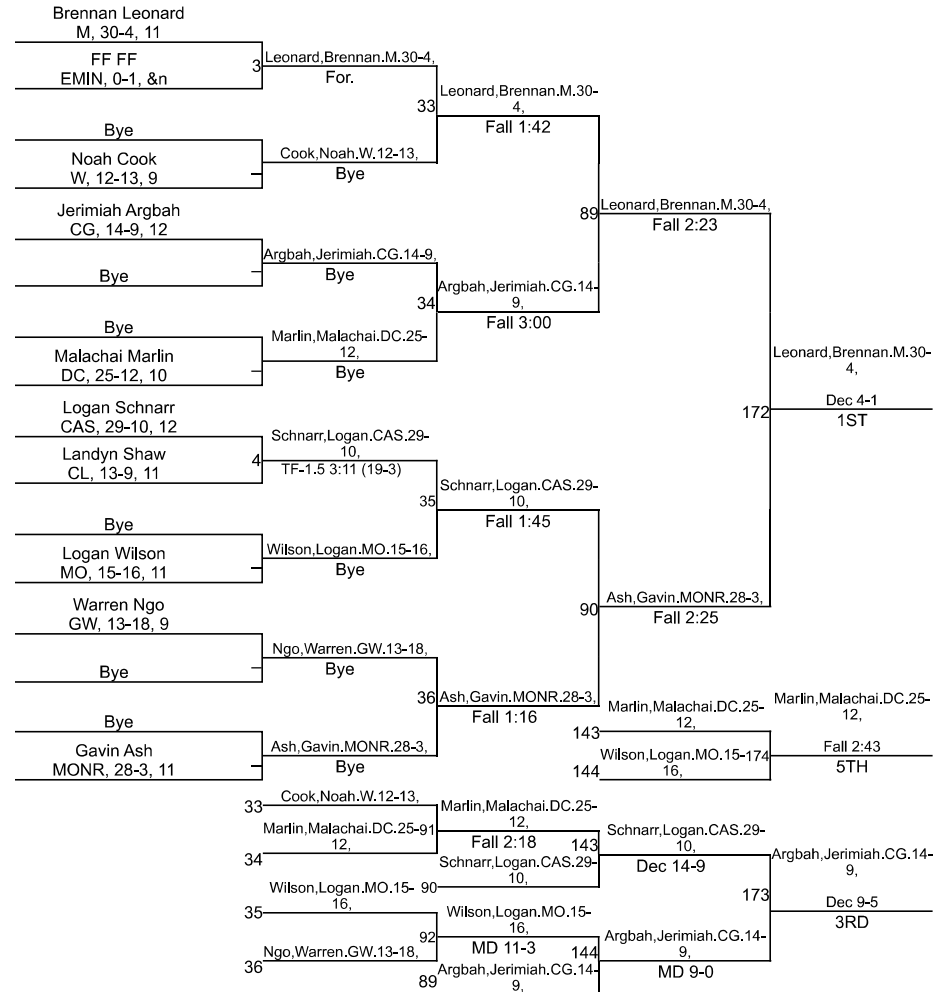

Team Scores

Printed on 01/27/2024 08:27 p.m.

Team Scores		
1	Center Grove	324.5
2	Martinsville	177.0
3	Decatur Central	145.0
4	Monrovia	124.0
5	Whiteland	110.0
6	Cascade	106.0
7	Mooreville	95.0
8	Greenwood	90.0
9	Cloverdale	18.0
10	Eminence	0.0

IHSAA Mooresville Sectional

113

IHSAA Mooresville Sectional

120

IHSAA Mooresville Sectional

126

IHSAA Mooresville Sectional

144