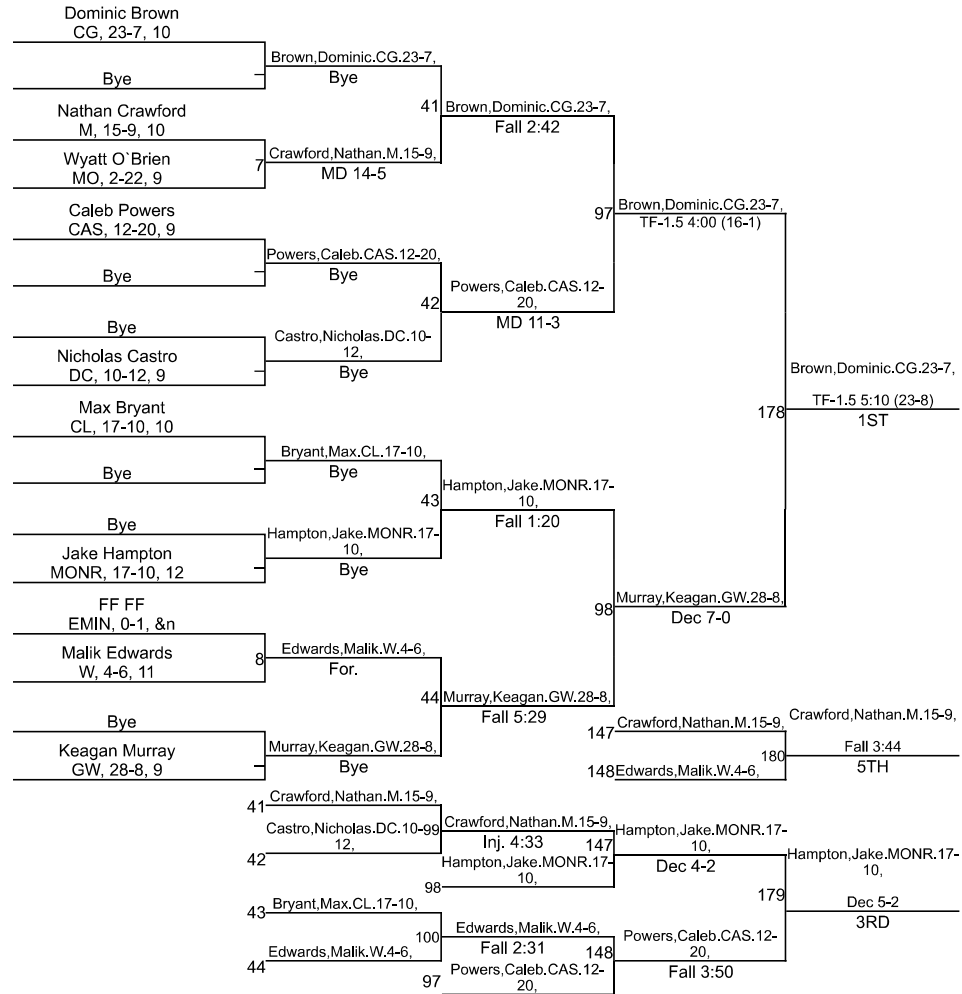

Team Scores

Printed on 01/27/2024 08:27 p.m.

Team Scores		
1	Center Grove	324.5
2	Martinsville	177.0
3	Decatur Central	145.0
4	Monrovia	124.0
5	Whiteland	110.0
6	Cascade	106.0
7	Mooreville	95.0
8	Greenwood	90.0
9	Cloverdale	18.0
10	Eminence	0.0

IHSAA Mooresville Sectional

113

IHSAA Mooresville Sectional

120

IHSAA Mooresville Sectional

126

IHSAA Mooresville Sectional

144

IHSAA Mooresville Sectional

150

IHSAA Mooresville Sectional

165

IHSAA Mooresville Sectional

175

IHSAA Mooresville Sectional

215