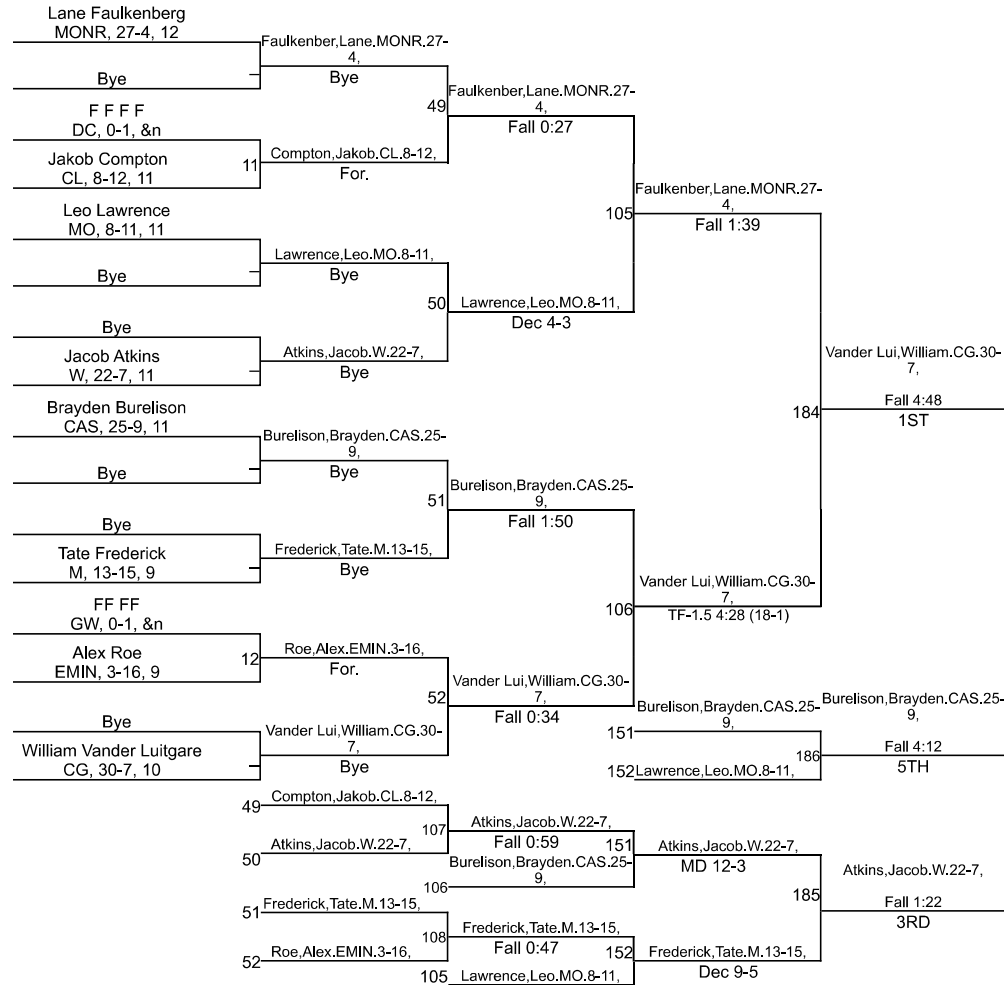

Team Scores

Printed on 01/27/2024 08:27 p.m.

Team Scores		
1	Center Grove	324.5
2	Martinsville	177.0
3	Decatur Central	145.0
4	Monrovia	124.0
5	Whiteland	110.0
6	Cascade	106.0
7	Mooreville	95.0
8	Greenwood	90.0
9	Cloverdale	18.0
10	Eminence	0.0

IHSAA Mooresville Sectional

113

IHSAA Mooresville Sectional

120

IHSAA Mooresville Sectional

126

IHSAA Mooresville Sectional

144

IHSAA Mooresville Sectional

150

IHSAA Mooresville Sectional

165

IHSAA Mooresville Sectional

175

IHSAA Mooresville Sectional

215