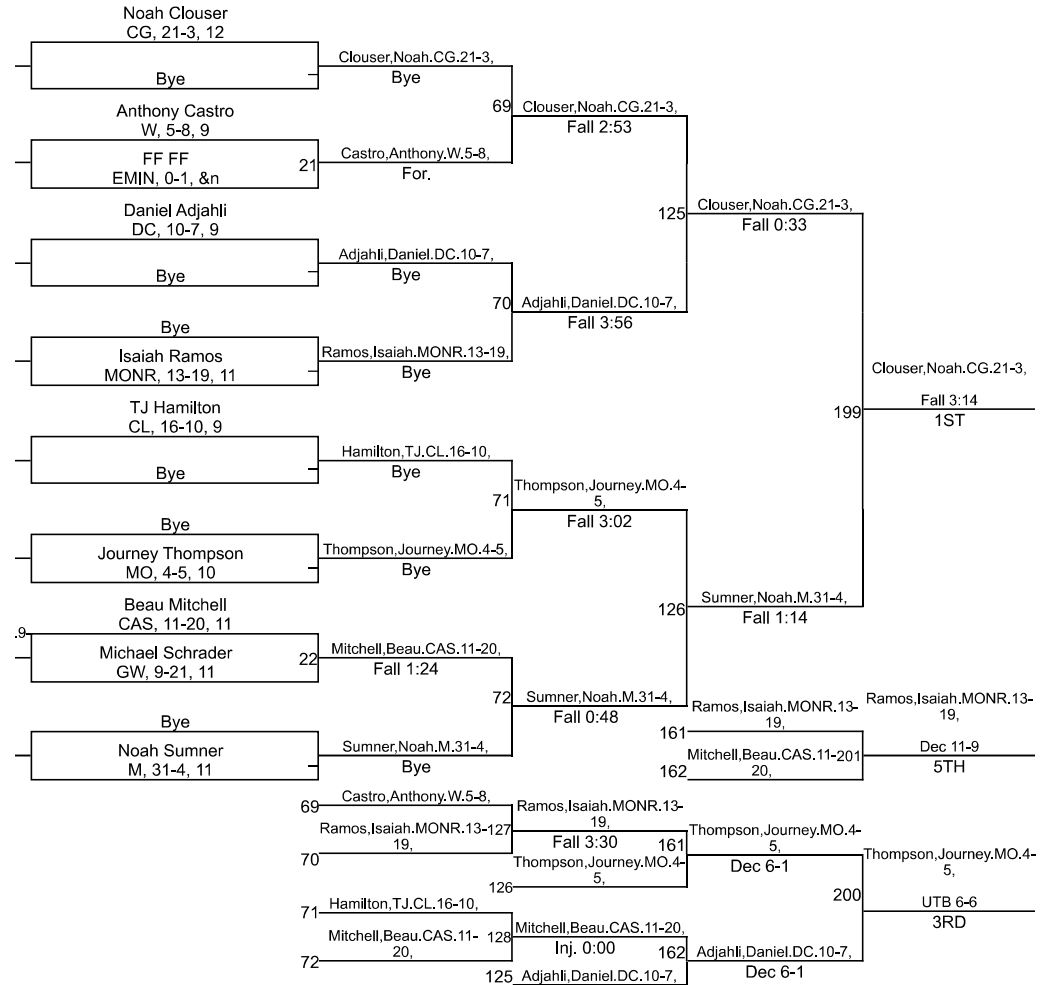

Team Scores

Printed on 01/27/2024 08:27 p.m.

Team Scores		
1	Center Grove	324.5
2	Martinsville	177.0
3	Decatur Central	145.0
4	Monrovia	124.0
5	Whiteland	110.0
6	Cascade	106.0
7	Mooreville	95.0
8	Greenwood	90.0
9	Cloverdale	18.0
10	Eminence	0.0

IHSAA Mooresville Sectional

150

IHSAA Mooresville Sectional

165

IHSAA Mooresville Sectional

175

IHSAA Mooresville Sectional

215