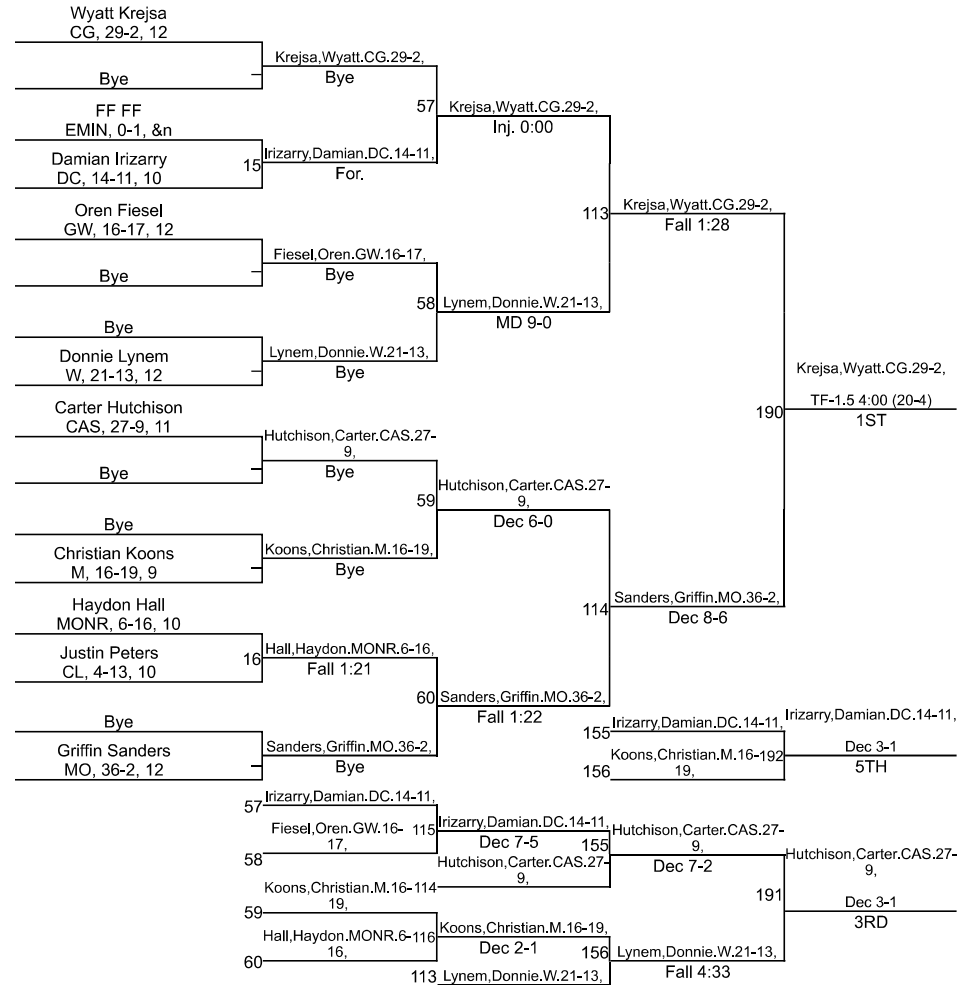

IHSAA Mooresville Sectional

150