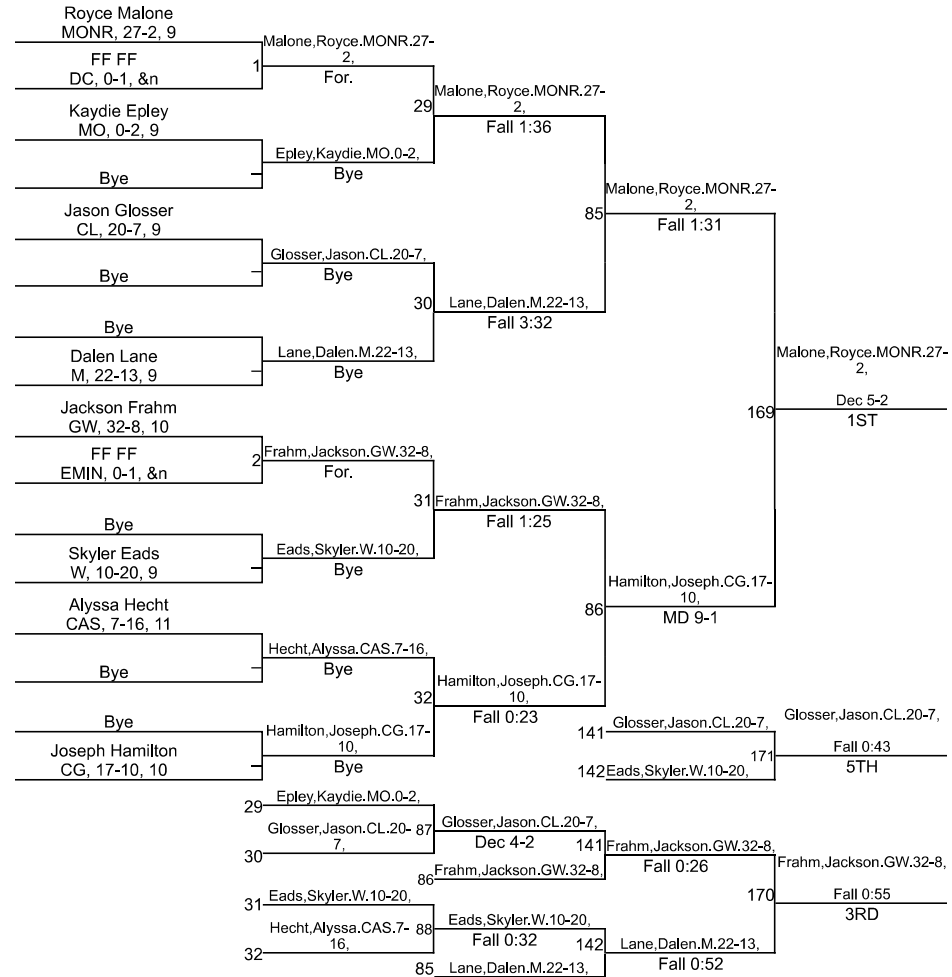

Team Scores

Printed on 01/27/2024 08:27 p.m.

Team Scores		
1	Center Grove	324.5
2	Martinsville	177.0
3	Decatur Central	145.0
4	Monrovia	124.0
5	Whiteland	110.0
6	Cascade	106.0
7	Mooreville	95.0
8	Greenwood	90.0
9	Cloverdale	18.0
10	Eminence	0.0