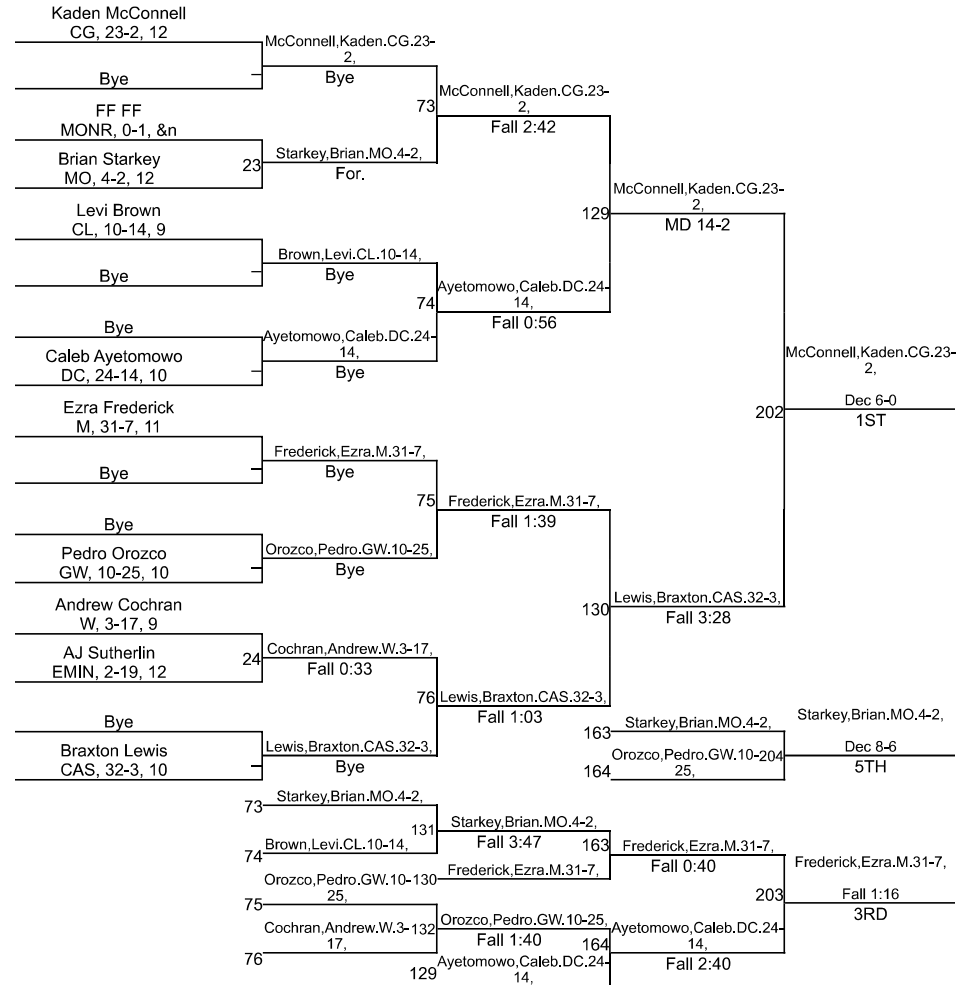

Team Scores

Printed on 01/27/2024 08:27 p.m.

Team Scores		
1	Center Grove	324.5
2	Martinsville	177.0
3	Decatur Central	145.0
4	Monrovia	124.0
5	Whiteland	110.0
6	Cascade	106.0
7	Mooreville	95.0
8	Greenwood	90.0
9	Cloverdale	18.0
10	Eminence	0.0

IHSAA Mooresville Sectional

150

IHSAA Mooresville Sectional

165

IHSAA Mooresville Sectional

175

IHSAA Mooresville Sectional

215

IHSAA Mooresville Sectional

285