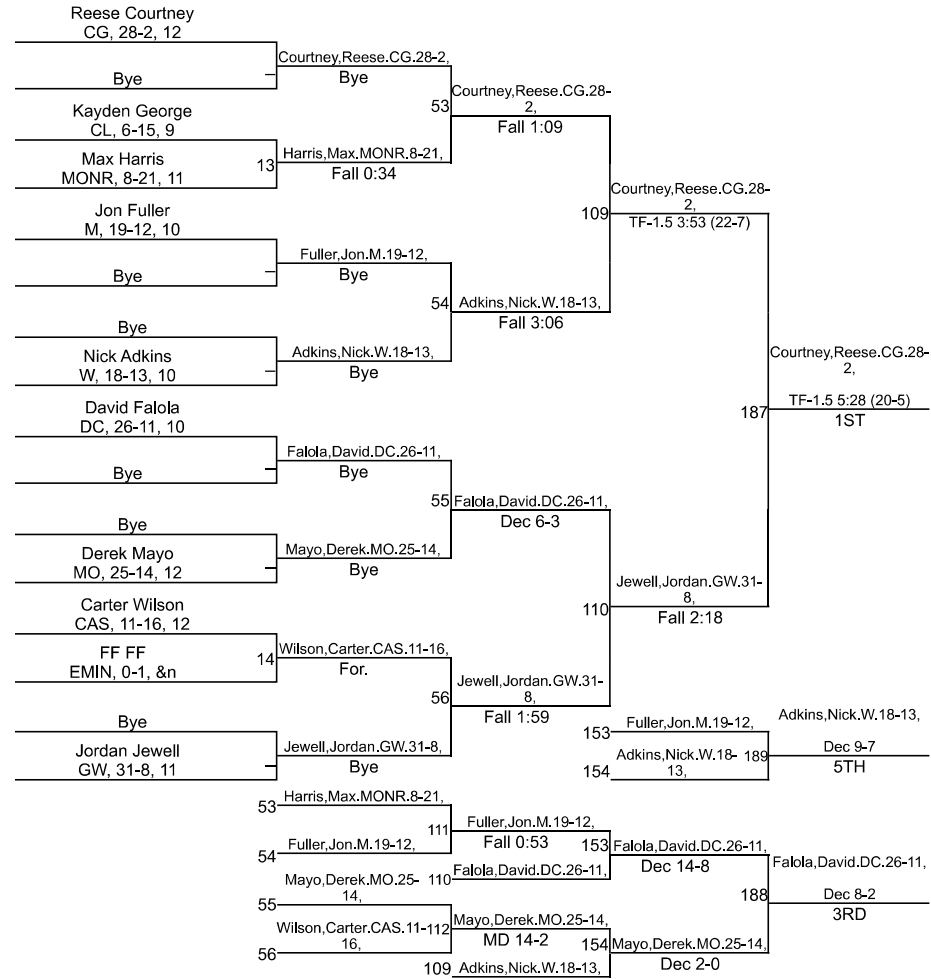

Team Scores

Printed on 01/27/2024 08:27 p.m.

Team Scores		
1	Center Grove	324.5
2	Martinsville	177.0
3	Decatur Central	145.0
4	Monrovia	124.0
5	Whiteland	110.0
6	Cascade	106.0
7	Mooreville	95.0
8	Greenwood	90.0
9	Cloverdale	18.0
10	Eminence	0.0

IHSAA Mooresville Sectional

113

IHSAA Mooresville Sectional

120

IHSAA Mooresville Sectional

126

IHSAA Mooresville Sectional

144