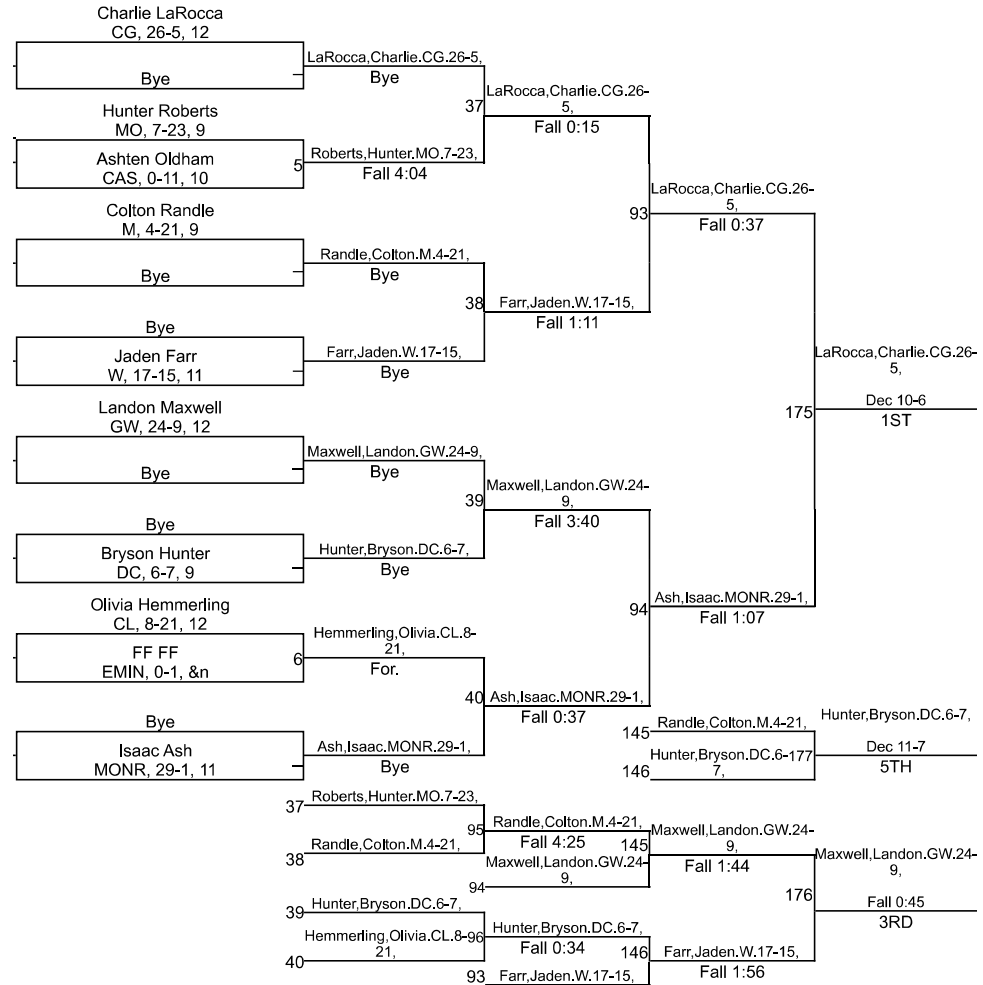

IHSAA Mooresville Sectional

120