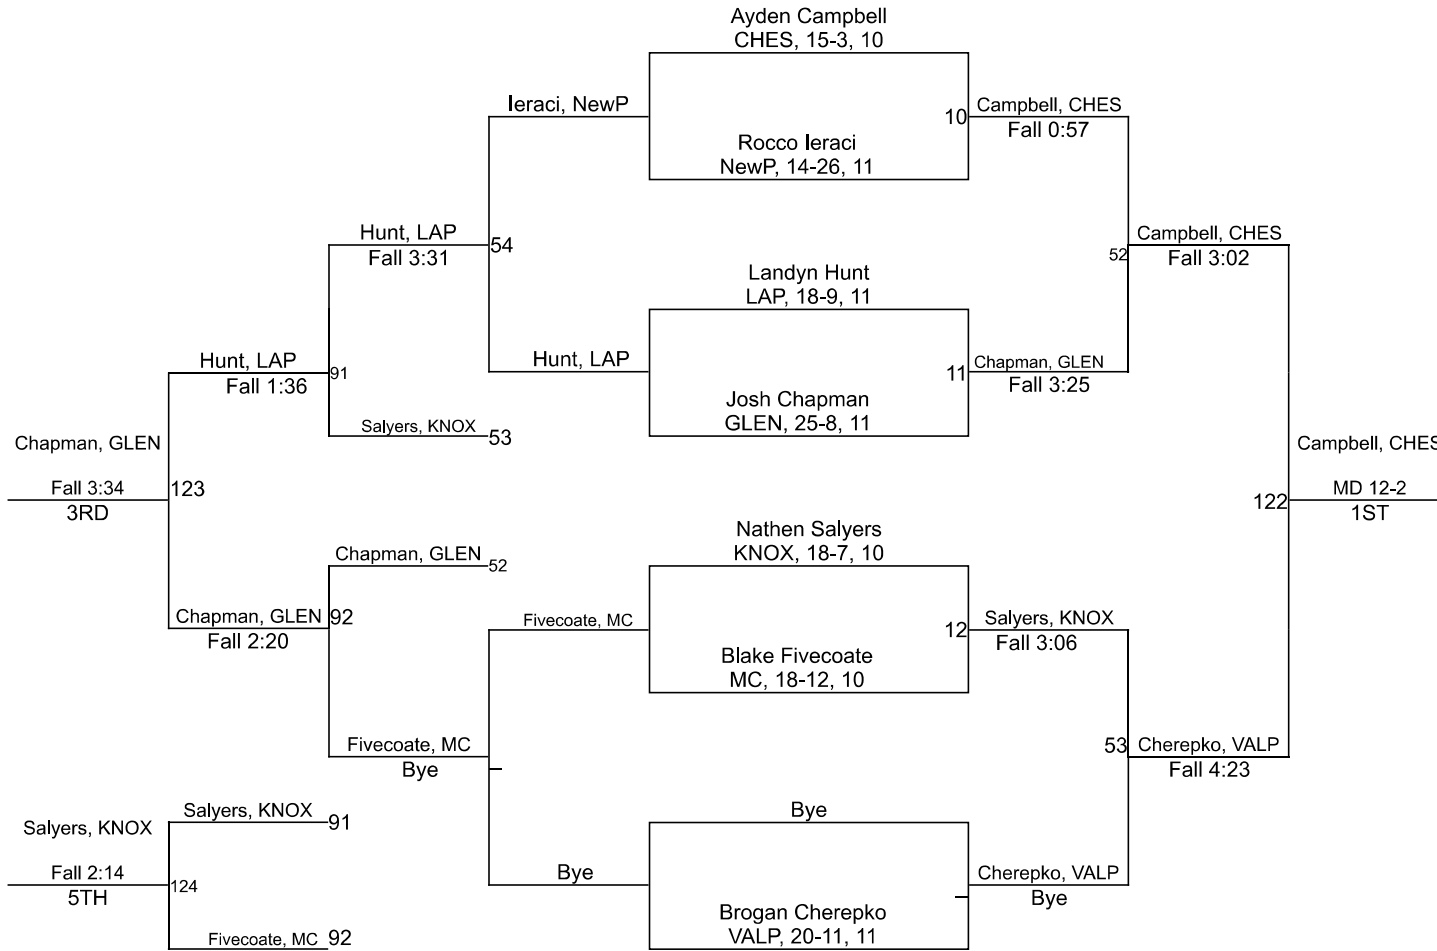

Team Scores

Printed on 01/27/2024 08:23 p.m.

Team Scores		
1	Chesterton	247.0
2	New Prairie	212.0
3	Valparaiso	198.0
4	LaPorte	193.0
5	Glenn	133.0
6	Knox	110.0
7	Michigan City	81.0

IHSAA LaPorte Sectional