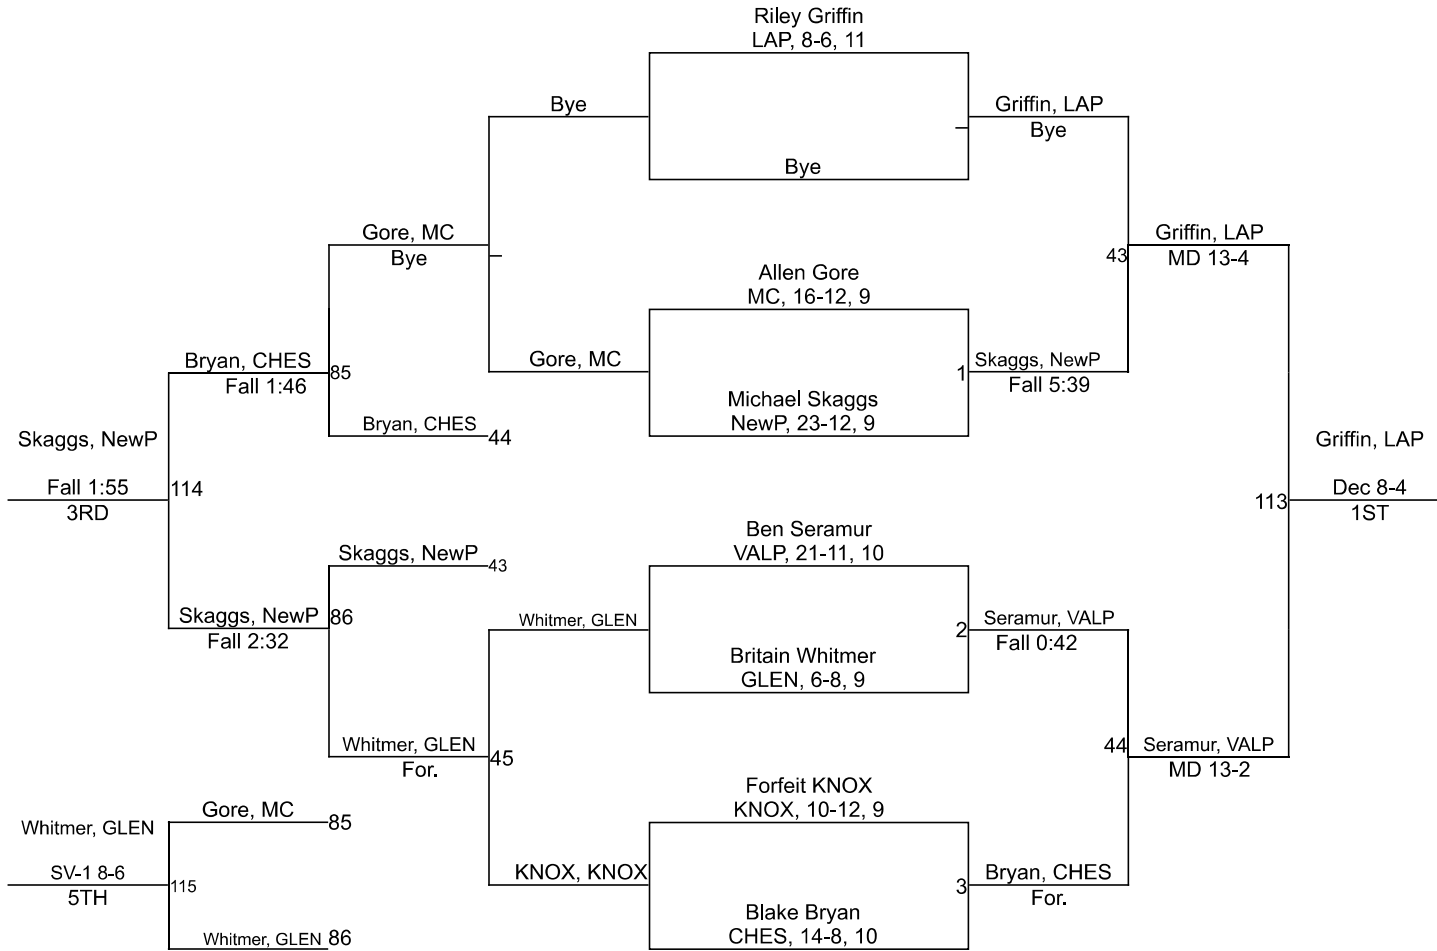

Team Scores

Printed on 01/27/2024 08:23 p.m.

Team Scores		
1	Chesterton	247.0
2	New Prairie	212.0
3	Valparaiso	198.0
4	LaPorte	193.0
5	Glenn	133.0
6	Knox	110.0
7	Michigan City	81.0

IHSAA LaPorte Sectional

150