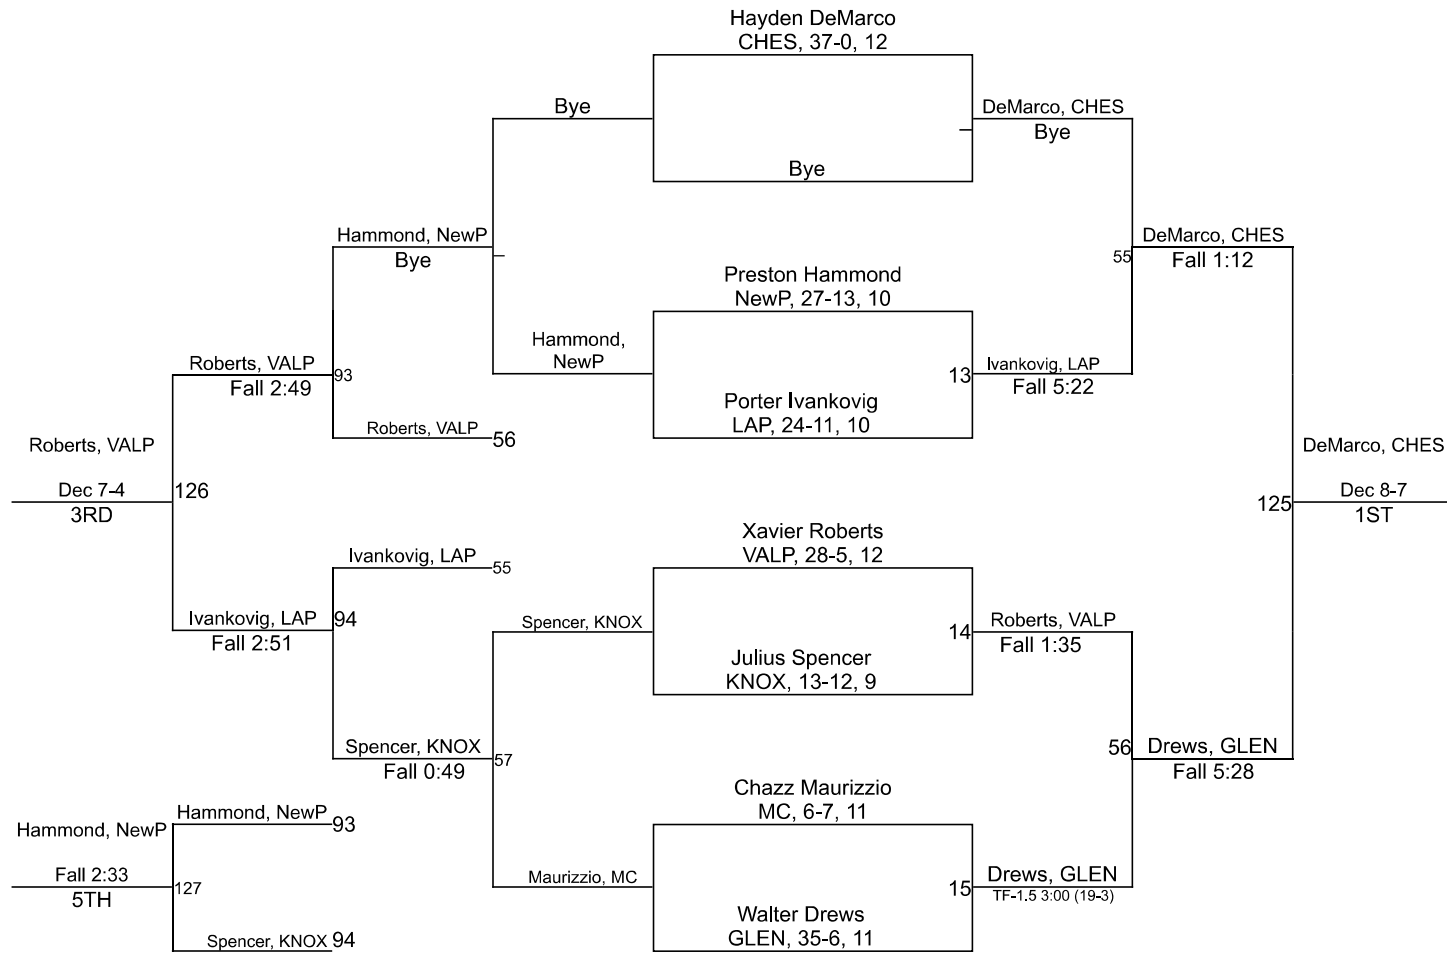

Team Scores

Printed on 01/27/2024 08:23 p.m.

Team Scores		
1	Chesterton	247.0
2	New Prairie	212.0
3	Valparaiso	198.0
4	LaPorte	193.0
5	Glenn	133.0
6	Knox	110.0
7	Michigan City	81.0

IHSAA LaPorte Sectional