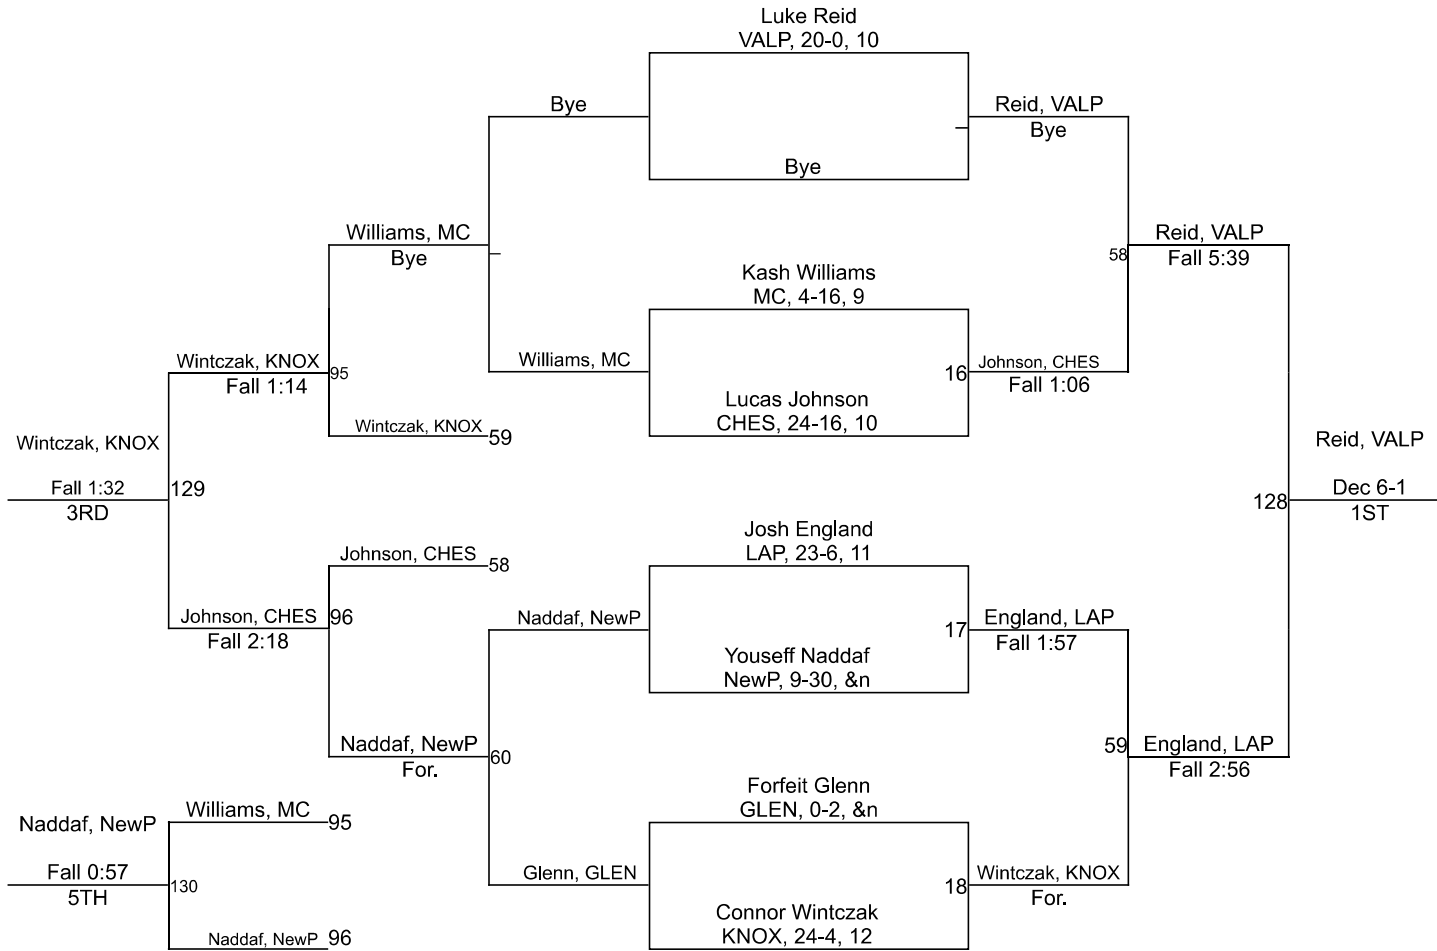

Team Scores

Printed on 01/27/2024 08:23 p.m.

Team Scores		
1	Chesterton	247.0
2	New Prairie	212.0
3	Valparaiso	198.0
4	LaPorte	193.0
5	Glenn	133.0
6	Knox	110.0
7	Michigan City	81.0

IHSAA LaPorte Sectional