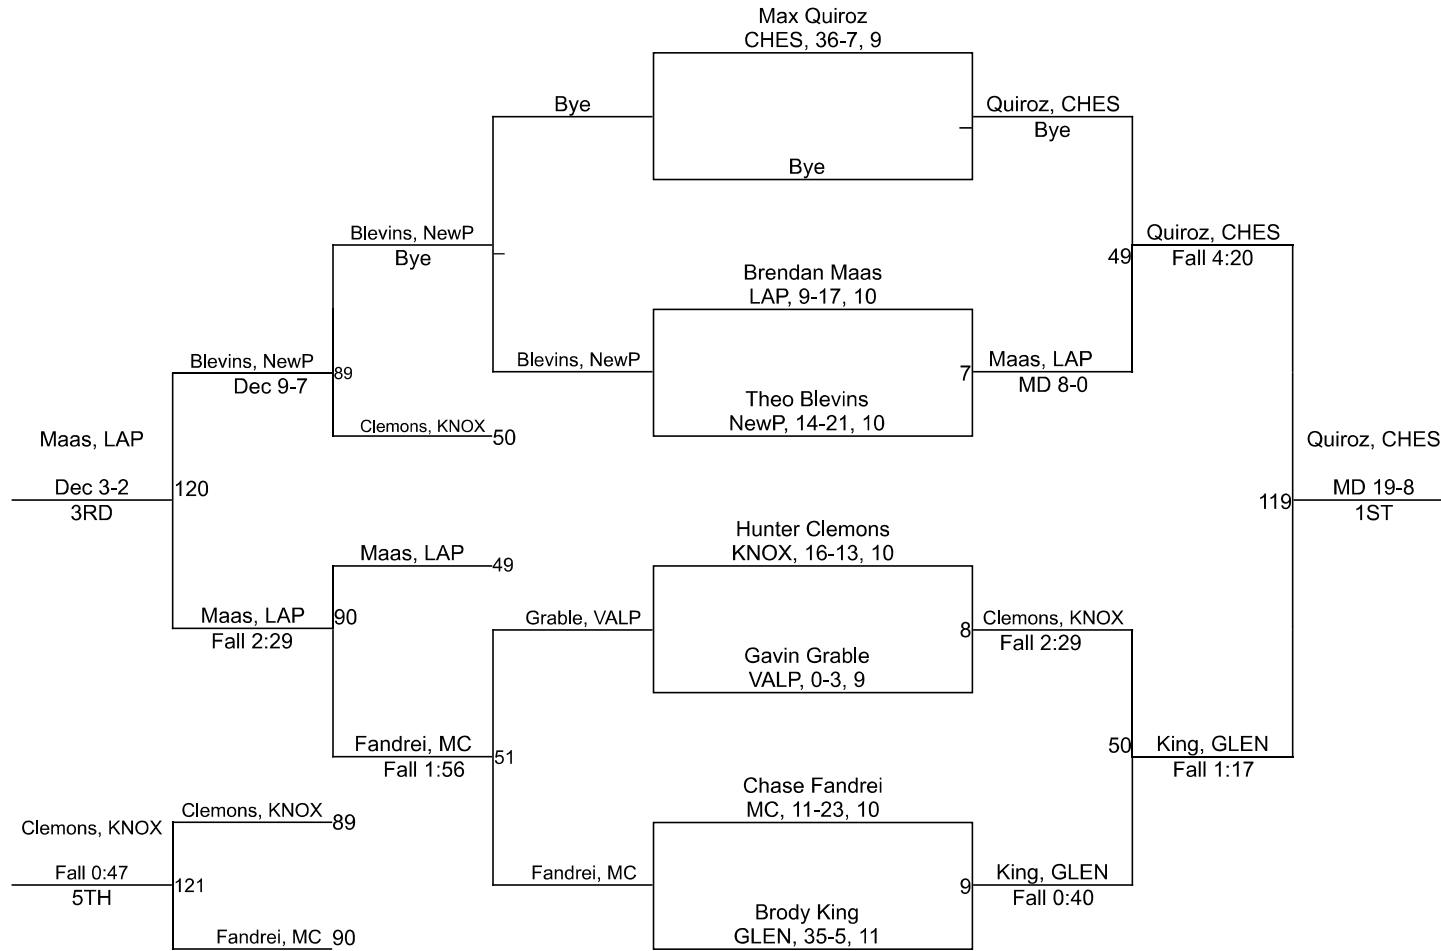

Team Scores

Printed on 01/27/2024 08:23 p.m.

Team Scores		
1	Chesterton	247.0
2	New Prairie	212.0
3	Valparaiso	198.0
4	LaPorte	193.0
5	Glenn	133.0
6	Knox	110.0
7	Michigan City	81.0

IHSAA LaPorte Sectional

150