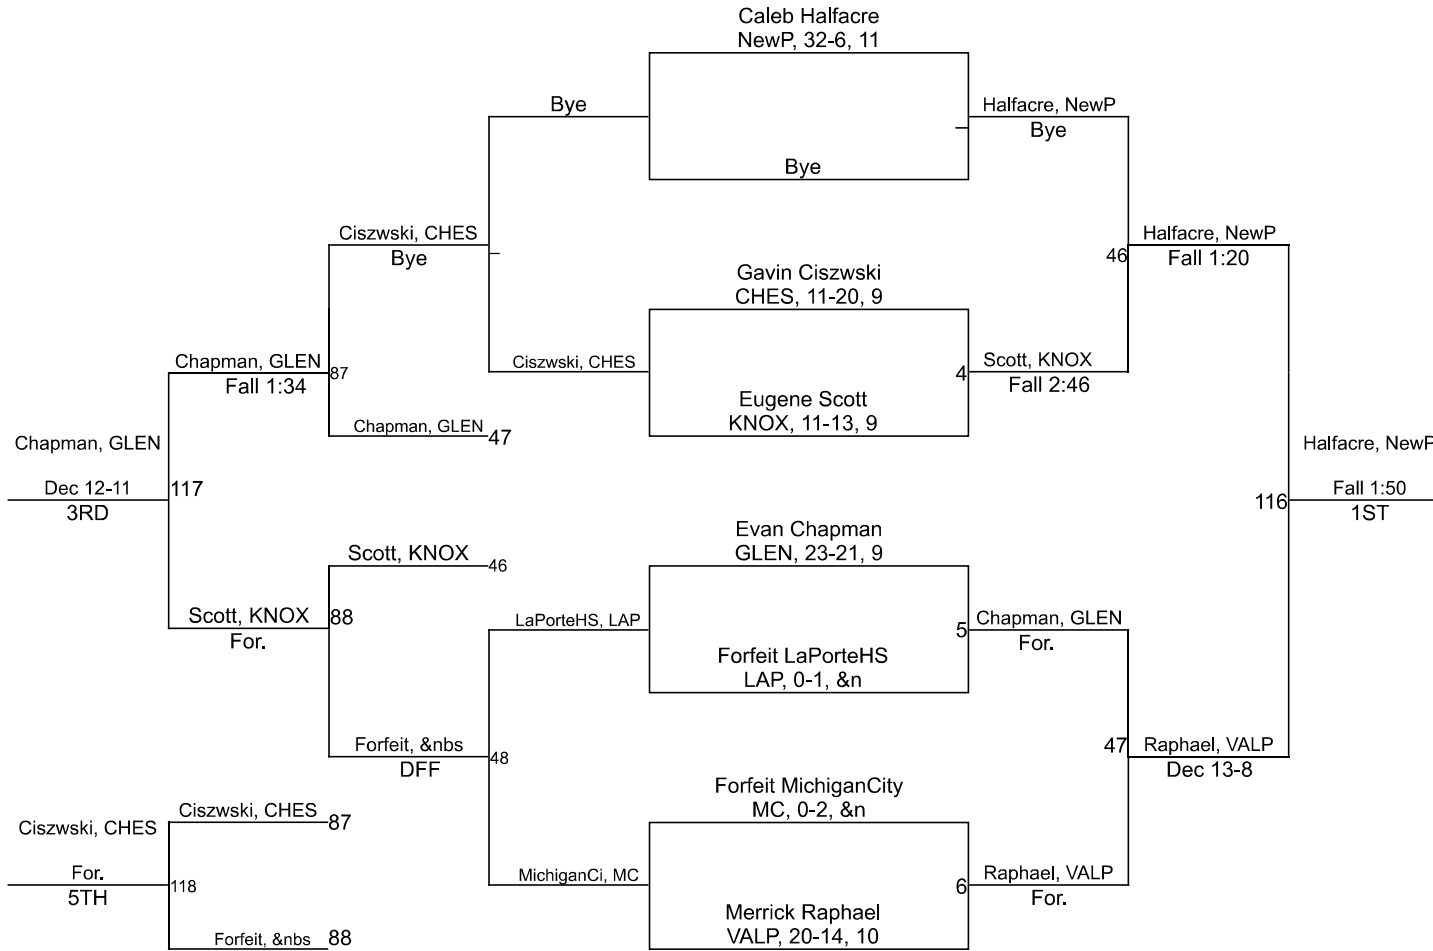

Team Scores

Printed on 01/27/2024 08:23 p.m.

Team Scores		
1	Chesterton	247.0
2	New Prairie	212.0
3	Valparaiso	198.0
4	LaPorte	193.0
5	Glenn	133.0
6	Knox	110.0
7	Michigan City	81.0

IHSAA LaPorte Sectional