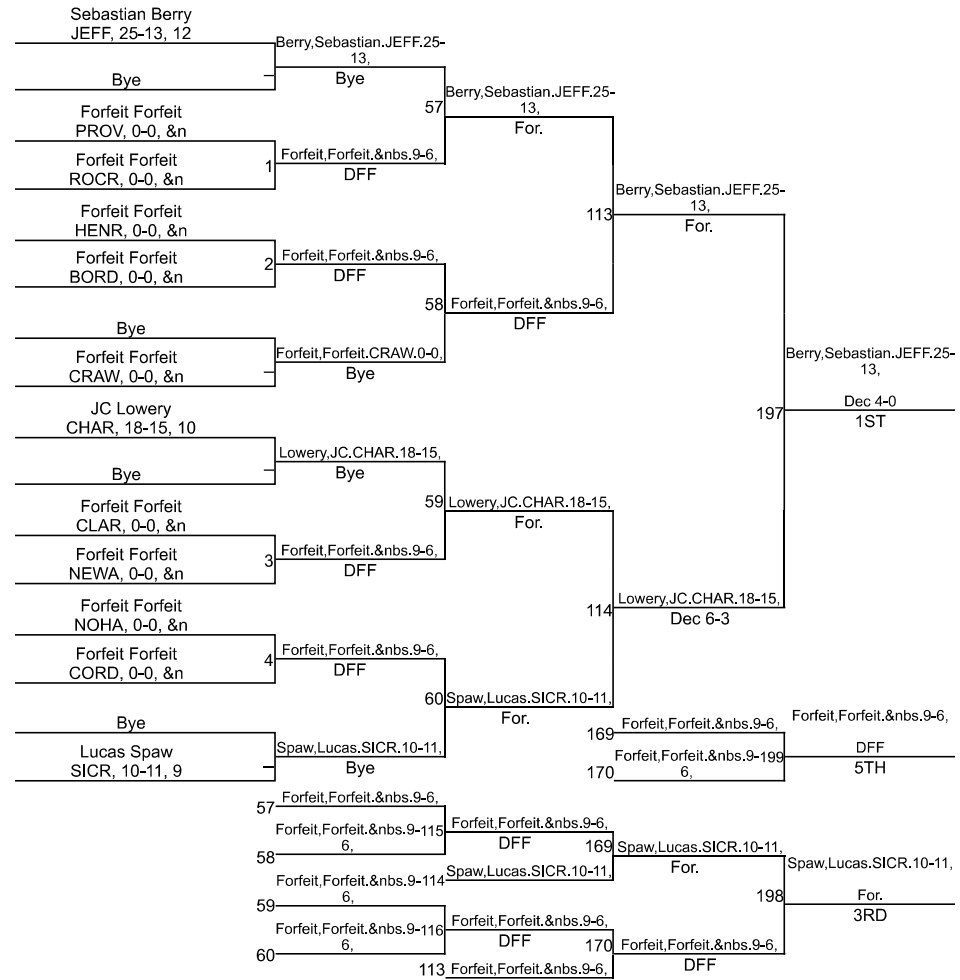

Team Scores

Printed on 01/27/2024 08:17 p.m.

Team Scores		
1	Jeffersonville	275.5
2	Charlestown	263.5
3	Corydon Central	154.0
4	Silver Creek	151.0
5	Providence	84.0
6	North Harrison	82.5
7	New Washington	59.0
8	Clarksville	54.0
9	Henryville	45.0
10	Borden	16.5
11	Crawford County	10.0
12	Rock Creek Academy	6.0

IHSAA Jeffersonville Sectional

113

IHSAA Jeffersonville Sectional

120

IHSAA Jeffersonville Sectional

126

IHSAA Jeffersonville Sectional

144