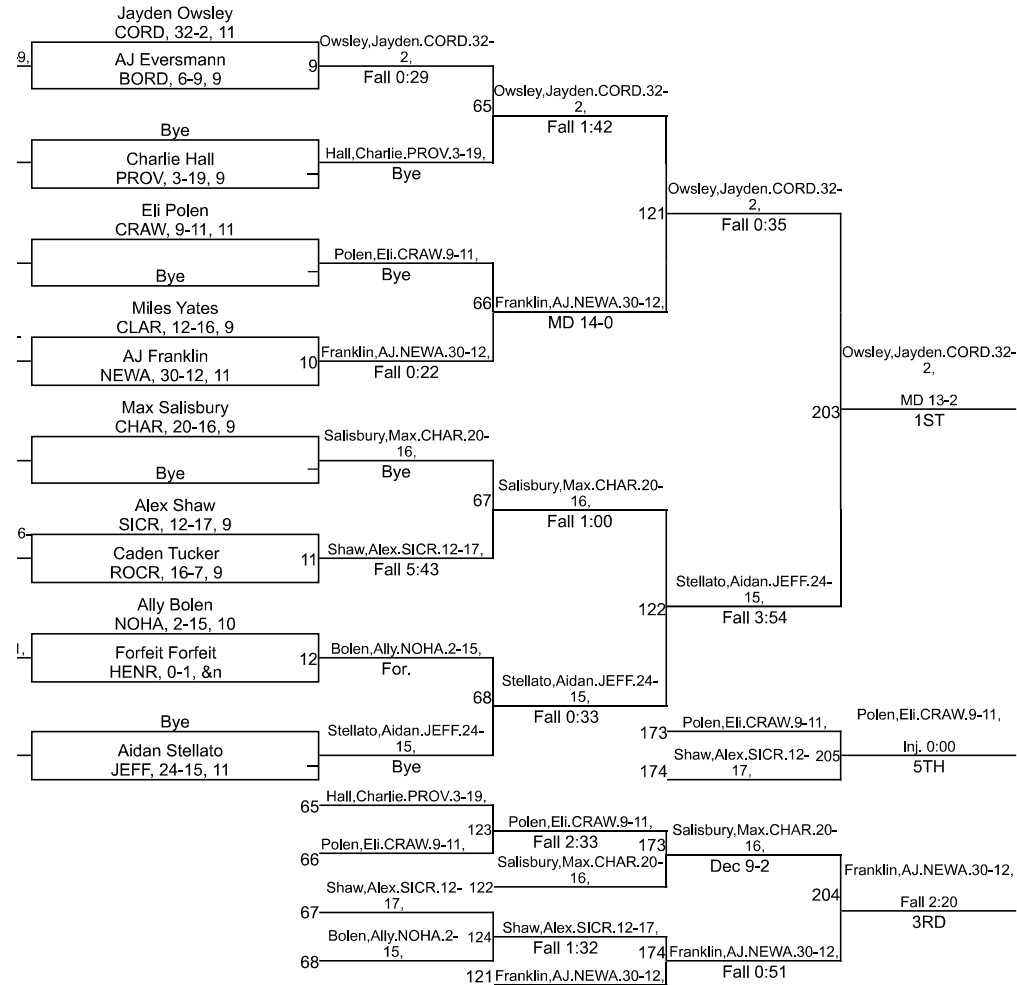

Team Scores

Printed on 01/27/2024 08:17 p.m.

Team Scores		
1	Jeffersonville	275.5
2	Charlestown	263.5
3	Corydon Central	154.0
4	Silver Creek	151.0
5	Providence	84.0
6	North Harrison	82.5
7	New Washington	59.0
8	Clarksville	54.0
9	Henryville	45.0
10	Borden	16.5
11	Crawford County	10.0
12	Rock Creek Academy	6.0

IHSAA Jeffersonville Sectional

113

IHSAA Jeffersonville Sectional

120

IHSAA Jeffersonville Sectional

126

IHSAA Jeffersonville Sectional

144