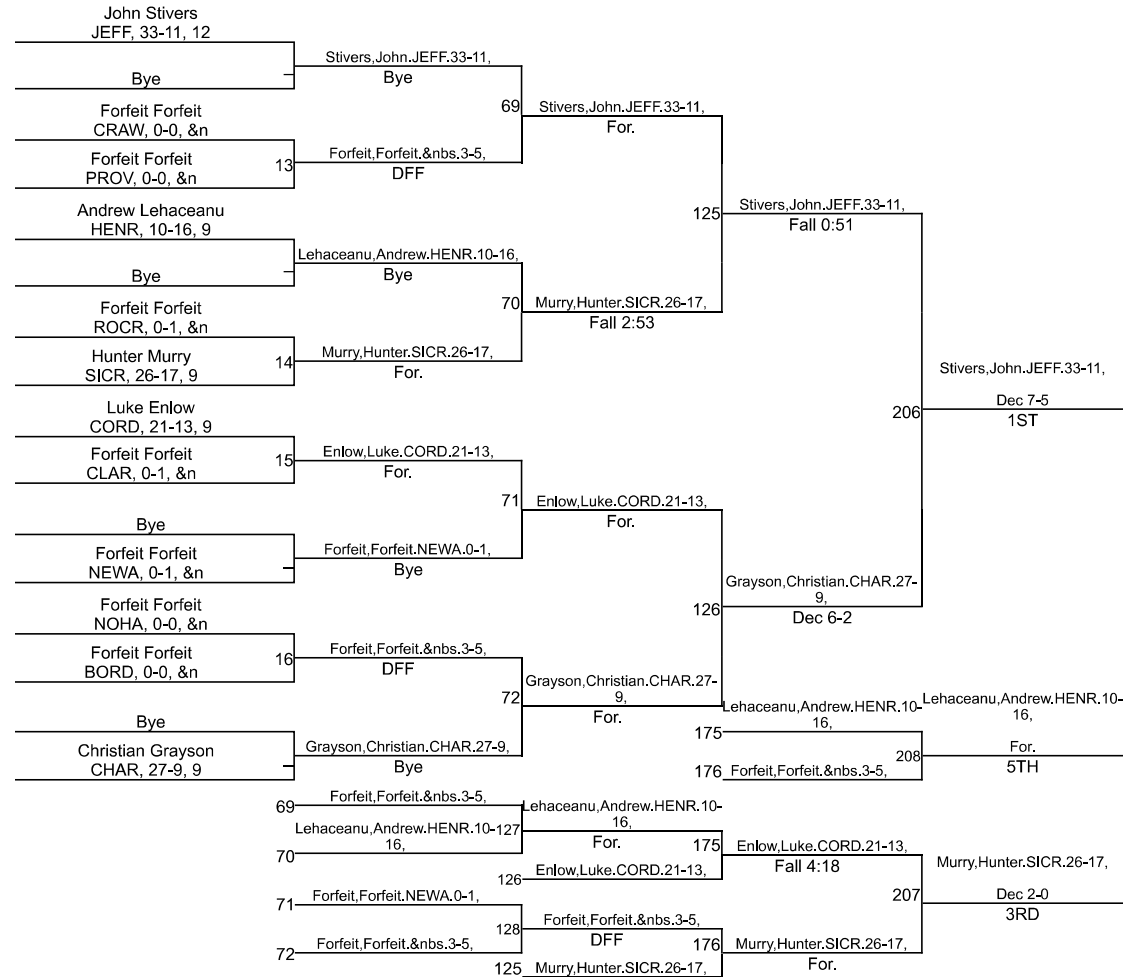

Team Scores

Printed on 01/27/2024 08:17 p.m.

Team Scores		
1	Jeffersonville	275.5
2	Charlestown	263.5
3	Corydon Central	154.0
4	Silver Creek	151.0
5	Providence	84.0
6	North Harrison	82.5
7	New Washington	59.0
8	Clarksville	54.0
9	Henryville	45.0
10	Borden	16.5
11	Crawford County	10.0
12	Rock Creek Academy	6.0

IHSAA Jeffersonville Sectional

113

IHSAA Jeffersonville Sectional

120

IHSAA Jeffersonville Sectional

126

IHSAA Jeffersonville Sectional

144