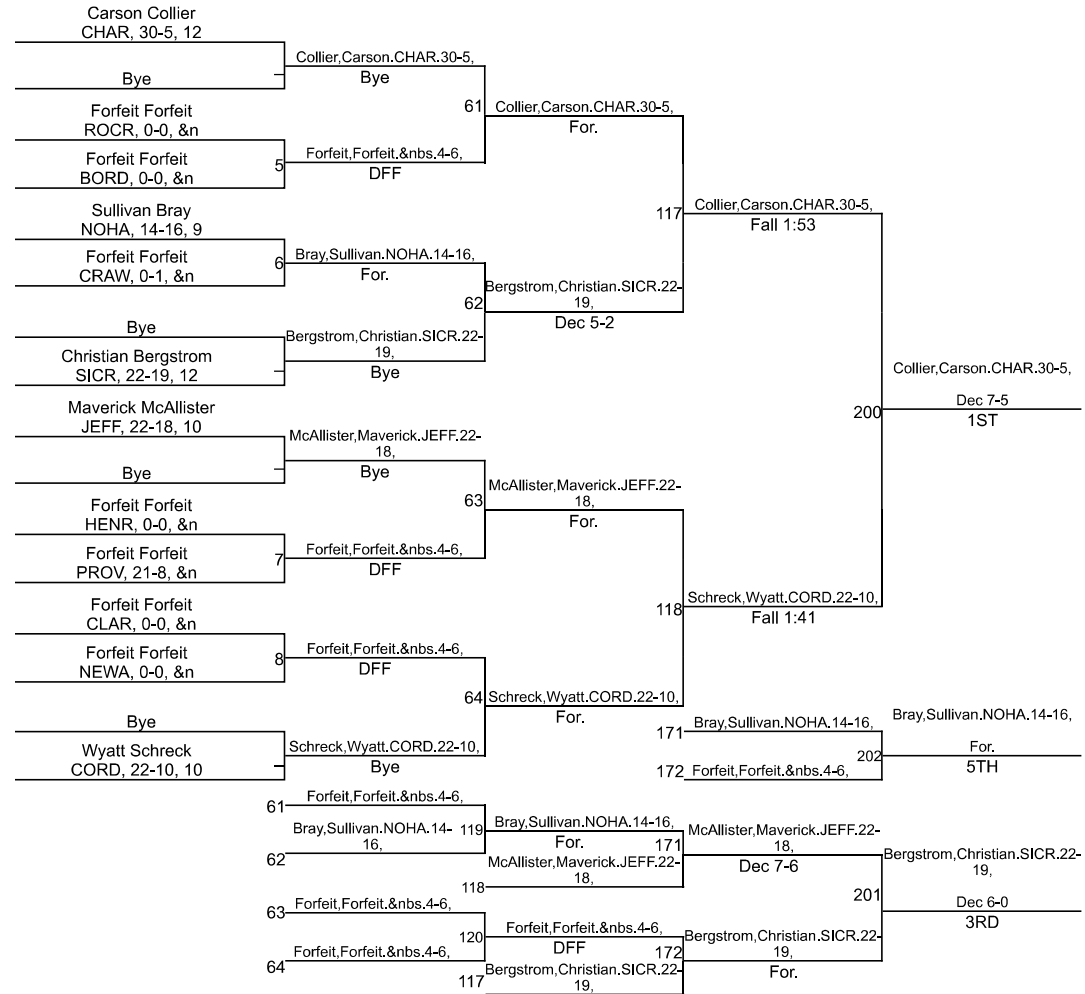

Team Scores

Printed on 01/27/2024 08:17 p.m.

Team Scores		
1	Jeffersonville	275.5
2	Charlestown	263.5
3	Corydon Central	154.0
4	Silver Creek	151.0
5	Providence	84.0
6	North Harrison	82.5
7	New Washington	59.0
8	Clarksville	54.0
9	Henryville	45.0
10	Borden	16.5
11	Crawford County	10.0
12	Rock Creek Academy	6.0

IHSAA Jeffersonville Sectional

113

IHSAA Jeffersonville Sectional

120

IHSAA Jeffersonville Sectional

126

IHSAA Jeffersonville Sectional

144