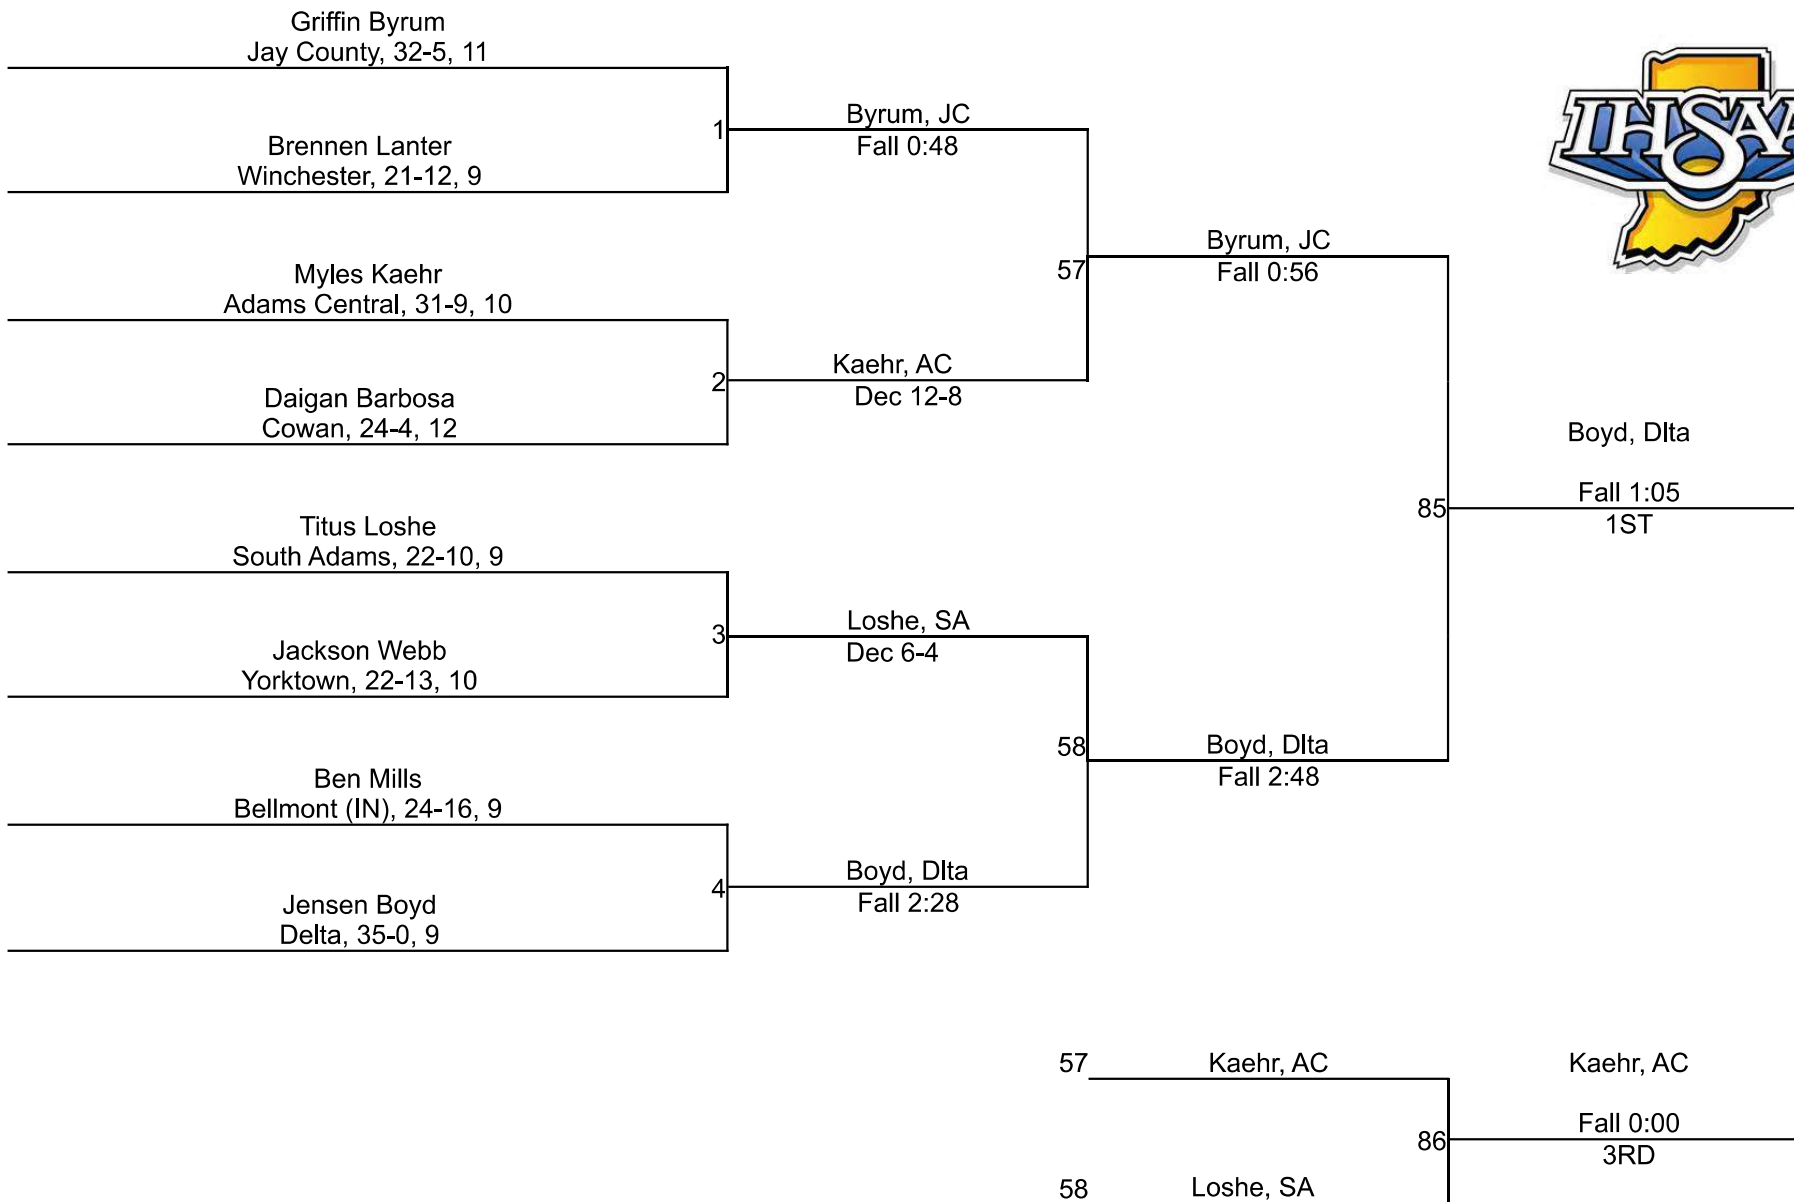

Team Scores

Printed on 02/04/2024 11:14 a.m.

Team Scores		
1	Delta	143.5
2	Bellmont (IN)	122.0
3	Jay County	107.0
4	Adams Central	105.0
5	Cowan	60.5
6	Norwell	57.0
7	South Adams	43.0
8	Bluffton	42.0
9	Yorktown	41.5
10	Union City	17.0
11	Wes-Del	14.0
12	Daleville	13.0
13	Monroe Central	11.0
14	Southern Wells	8.0
15	Winchester	6.0
16	Muncie Central	0.0

IHSAA Regional @ Jay County

106

IHSAA Regional @ Jay County

113

IHSAA Regional @ Jay County

120

IHSAA Regional @ Jay County

126