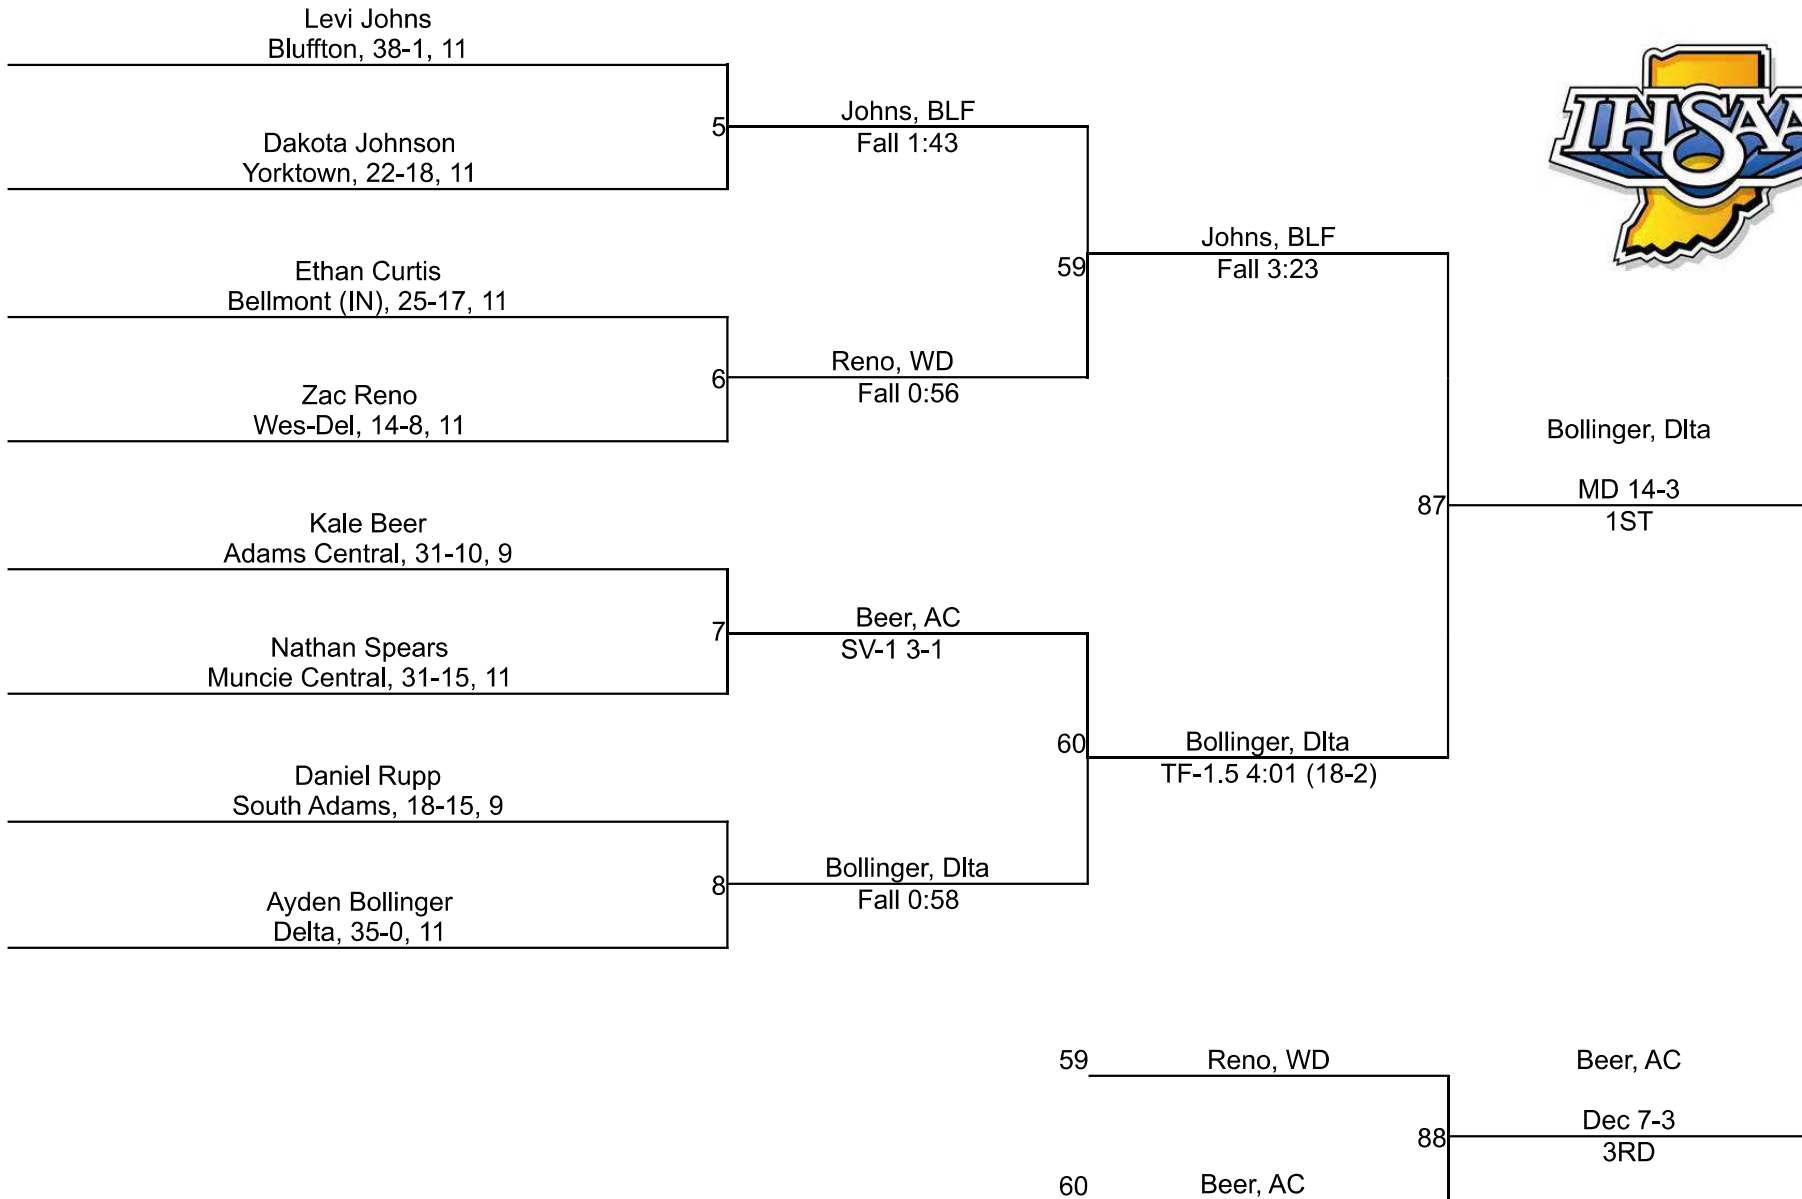

IHSAA Regional @ Jay County

113