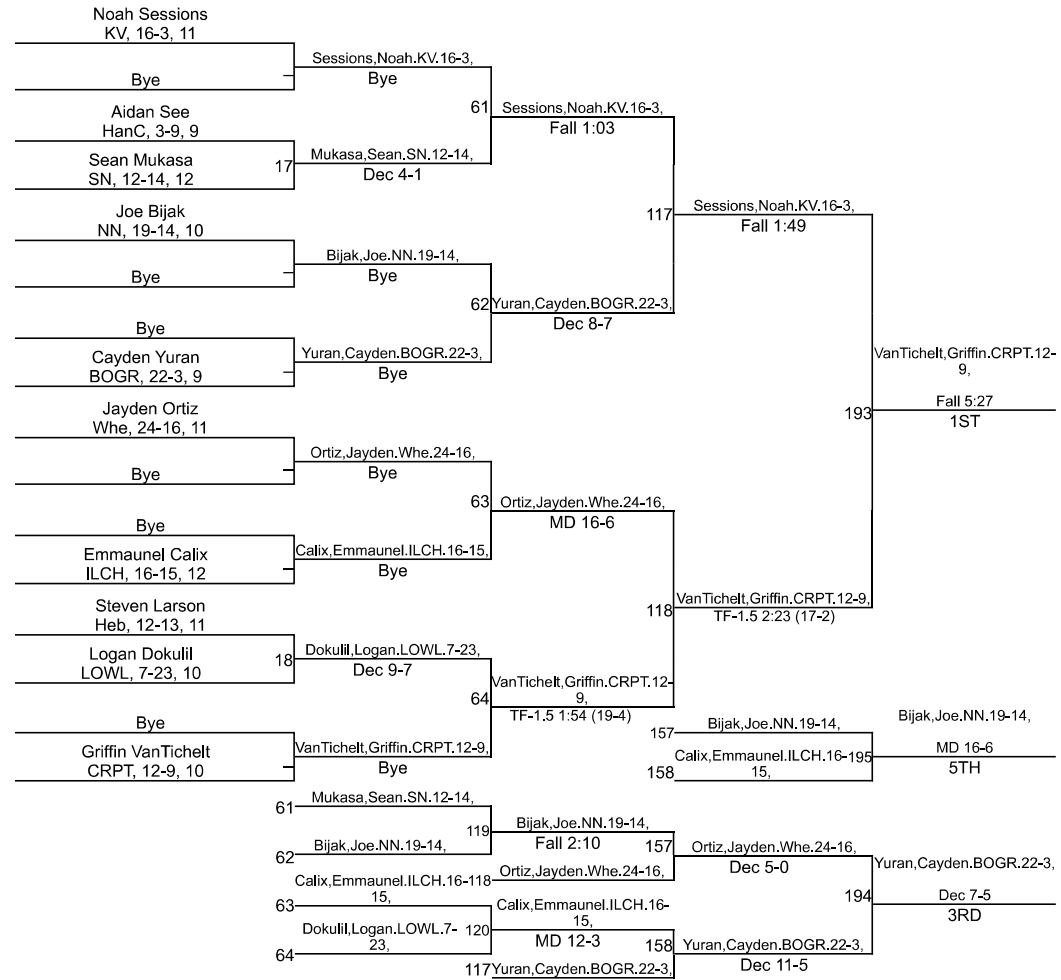

# IHSAA Crown Point Sectional

# IHSAA Crown Point Sectional

157