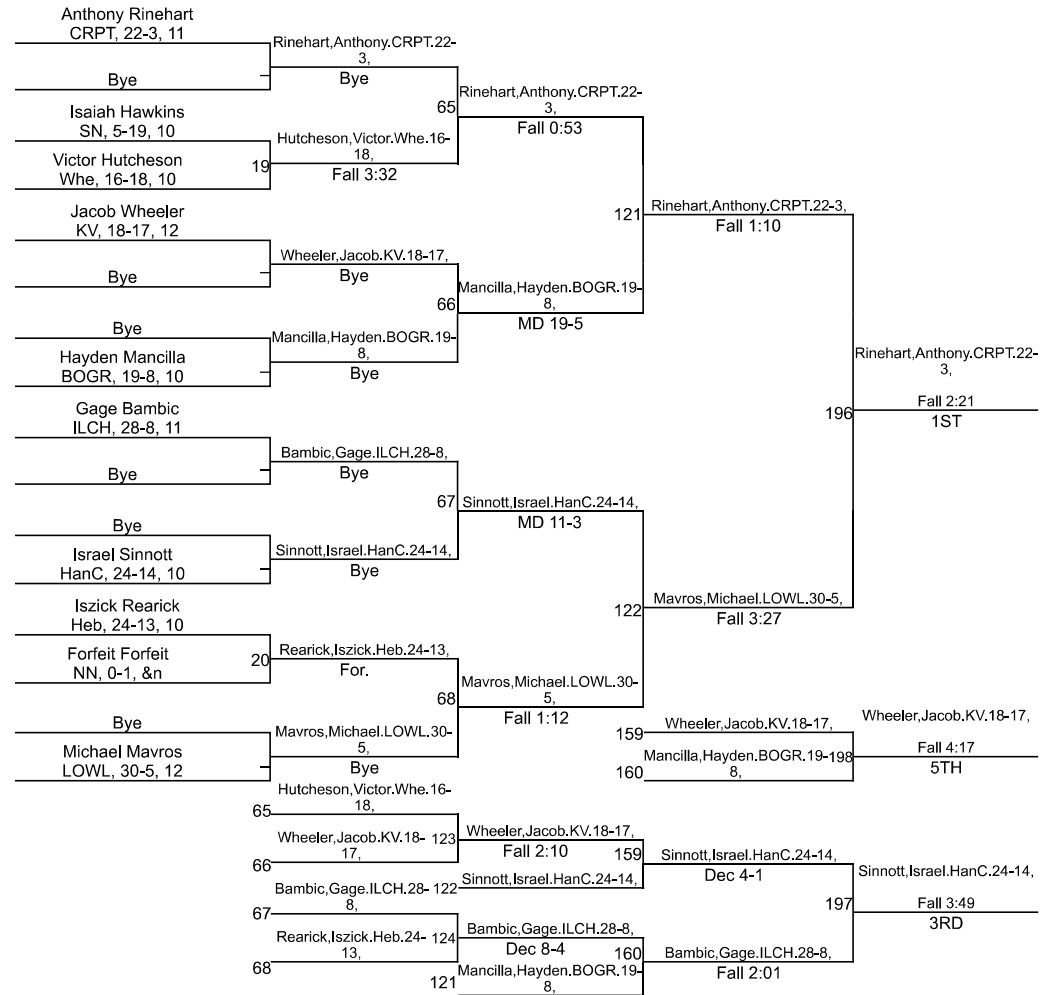

IHSAA Crown Point Sectional

165