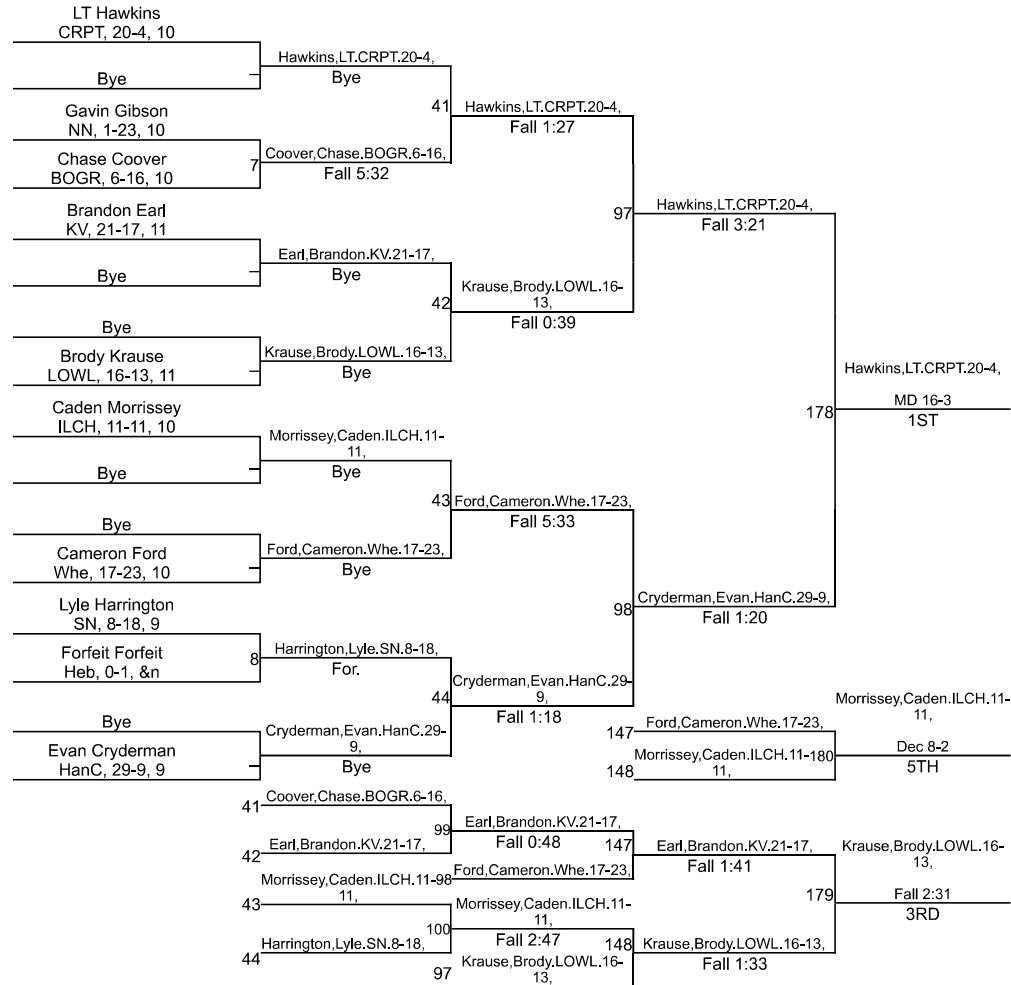

# Team Scores

Printed on 01/27/2024 07:39 p.m.

Team Scores		
1	Crown Point	346.0
2	Lowell	200.0
3	Hanover Central	189.5
4	Kankakee Valley	117.0
5	Hebron	97.0
6	Wheeler	85.0
7	Illiana Christian	79.5
8	Boone Grove	77.0
9	North Newton	55.0
10	South Newton	0.0

# IHSAA Crown Point Sectional

120

# IHSAA Crown Point Sectional

126