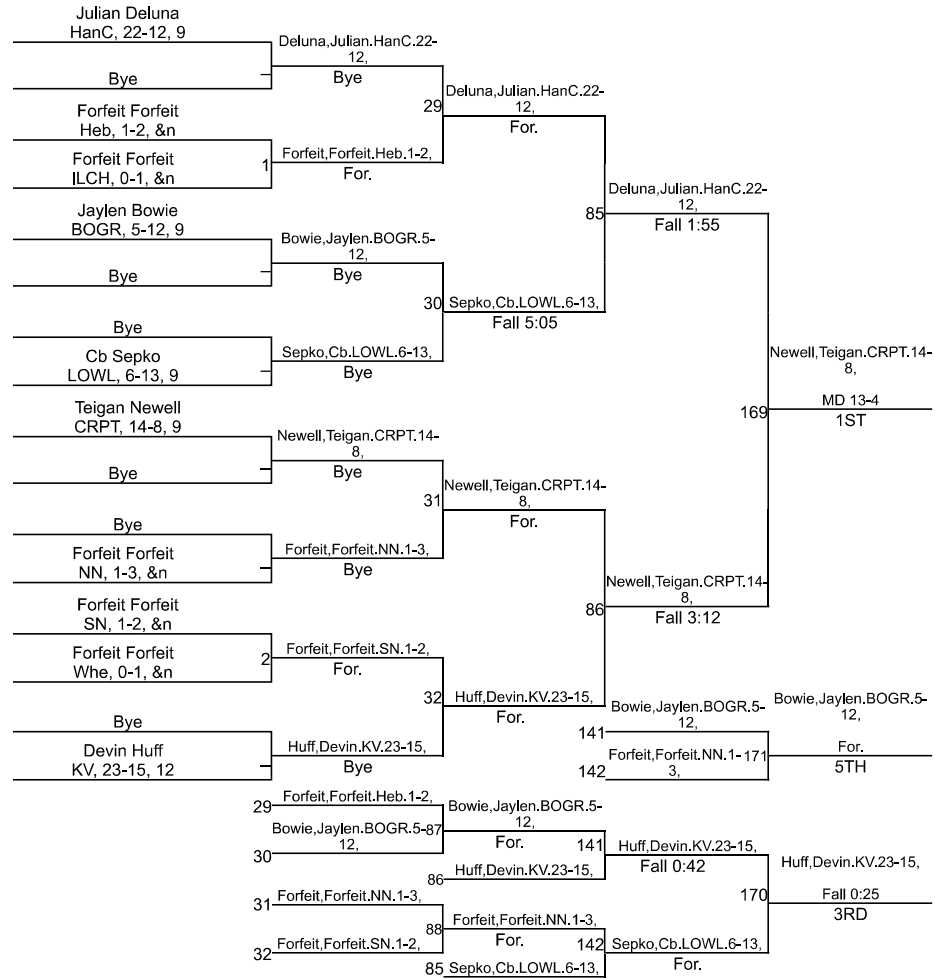

# Team Scores

Printed on 01/27/2024 07:39 p.m.

Team Scores		
1	Crown Point	346.0
2	Lowell	200.0
3	Hanover Central	189.5
4	Kankakee Valley	117.0
5	Hebron	97.0
6	Wheeler	85.0
7	Illiana Christian	79.5
8	Boone Grove	77.0
9	North Newton	55.0
10	South Newton	0.0

# IHSAA Crown Point Sectional

120

# IHSAA Crown Point Sectional

126