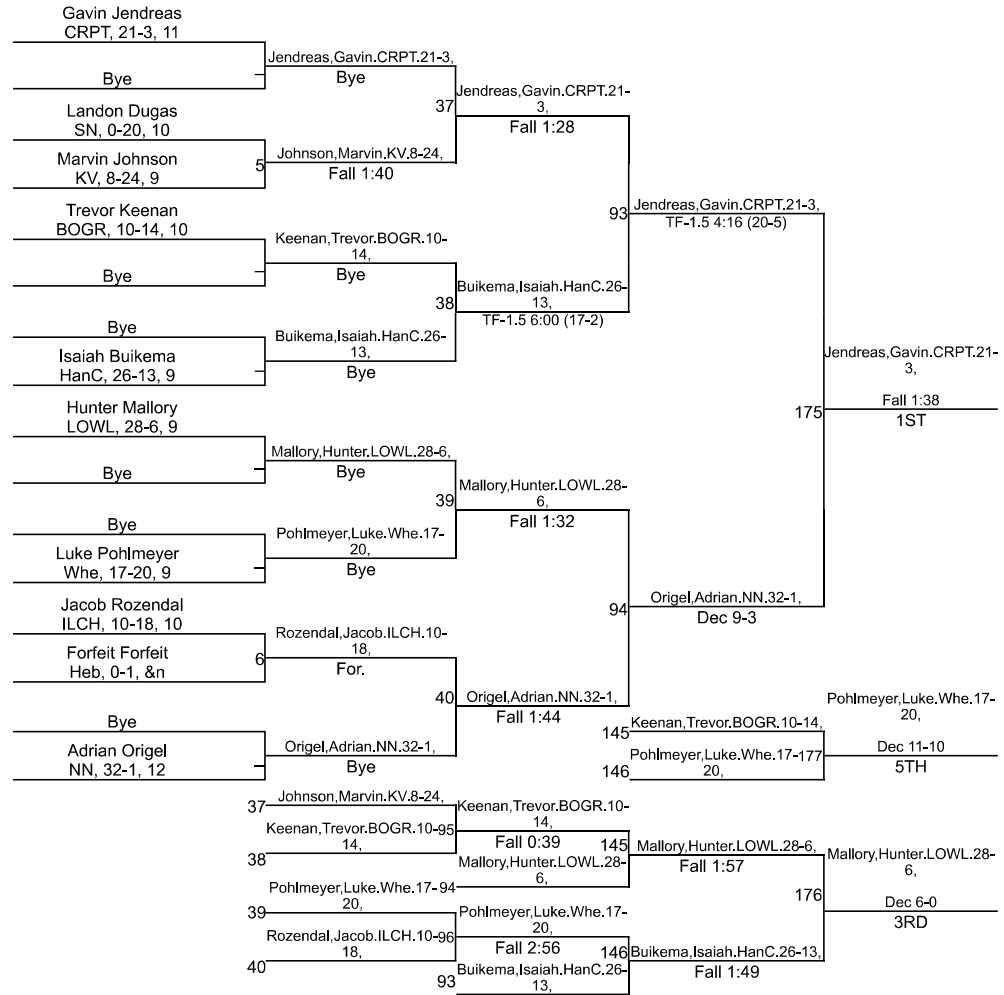

# Team Scores

Printed on 01/27/2024 07:39 p.m.

Team Scores		
1	Crown Point	346.0
2	Lowell	200.0
3	Hanover Central	189.5
4	Kankakee Valley	117.0
5	Hebron	97.0
6	Wheeler	85.0
7	Illiana Christian	79.5
8	Boone Grove	77.0
9	North Newton	55.0
10	South Newton	0.0

# IHSAA Crown Point Sectional

120

# IHSAA Crown Point Sectional

126