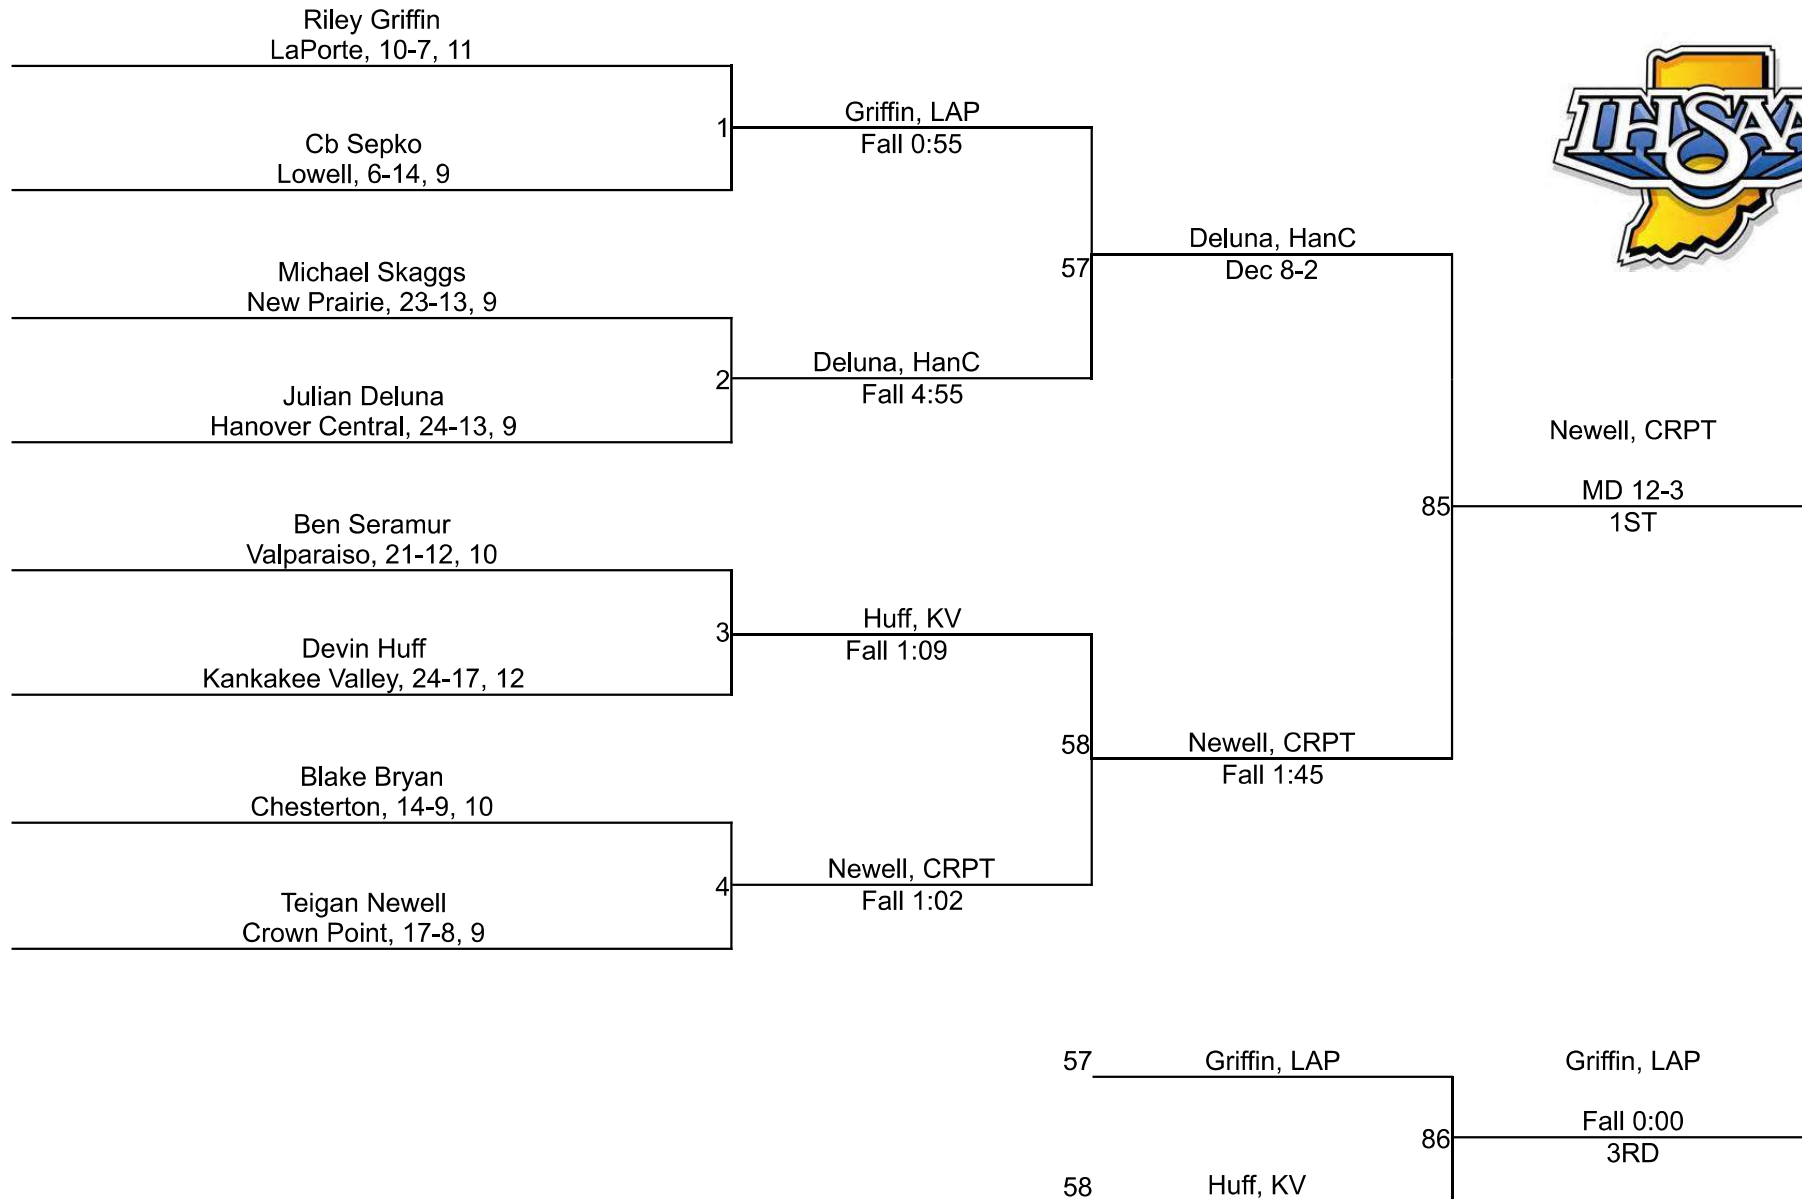

Team Scores

Printed on 02/04/2024 10:53 a.m.

Team Scores		
1	Crown Point	304.5
2	New Prairie	85.5
3	Hanover Central	79.0
4	Chesterton	74.0
5	Lowell	61.0
6	Valparaiso	47.0
7	Glenn	39.0
8	Kankakee Valley	38.0
9	LaPorte	34.0
10	North Newton	15.5
11	Illiana Christian	12.5
12	Wheeler	10.0
13	Boone Grove	8.0
13	Knox	8.0
15	Hebron	0.0
15	Michigan City	0.0

IHSAA Regional @ Crown Point

106

IHSAA Regional @ Crown Point

113

IHSAA Regional @ Crown Point

120

IHSAA Regional @ Crown Point

126