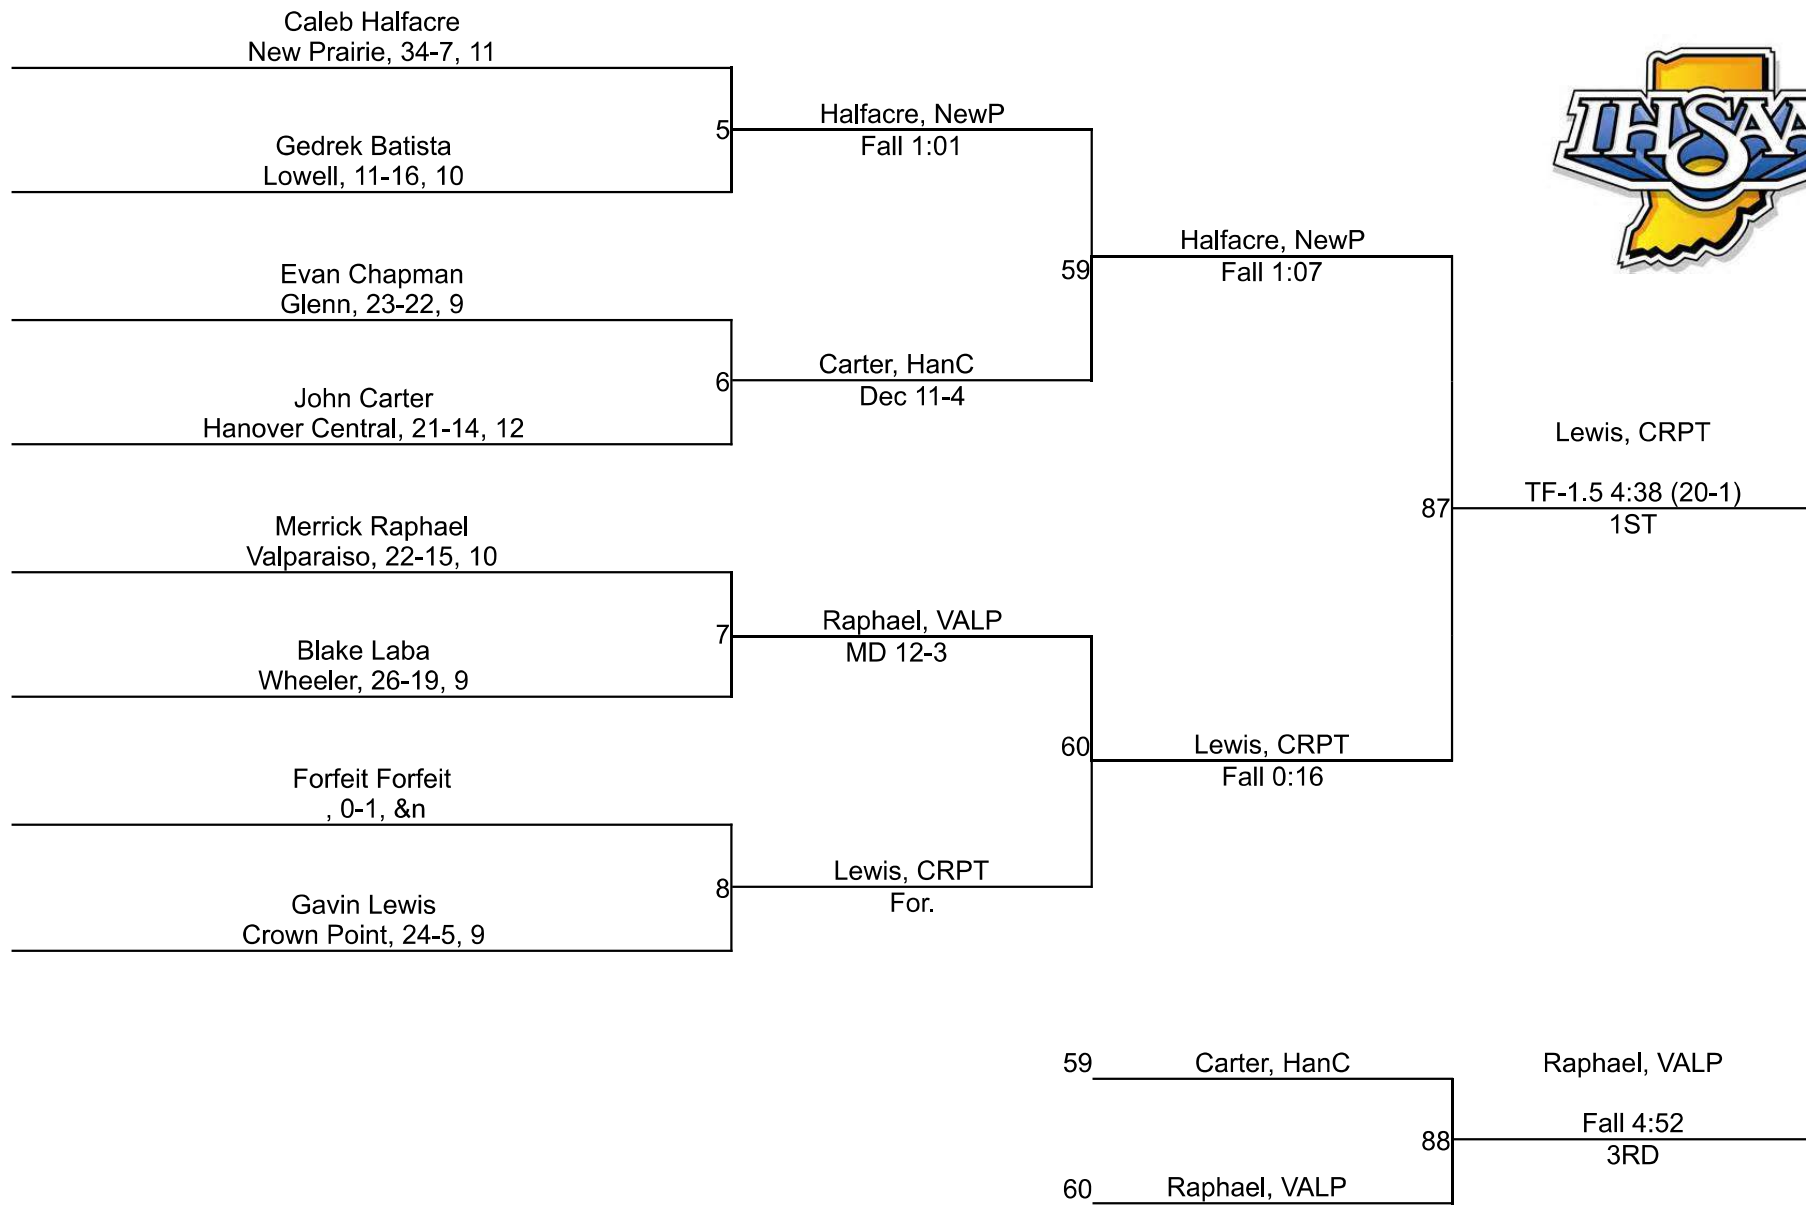

Team Scores

Printed on 02/04/2024 10:53 a.m.

Team Scores		
1	Crown Point	304.5
2	New Prairie	85.5
3	Hanover Central	79.0
4	Chesterton	74.0
5	Lowell	61.0
6	Valparaiso	47.0
7	Glenn	39.0
8	Kankakee Valley	38.0
9	LaPorte	34.0
10	North Newton	15.5
11	Illiana Christian	12.5
12	Wheeler	10.0
13	Boone Grove	8.0
13	Knox	8.0
15	Hebron	0.0
15	Michigan City	0.0

IHSAA Regional @ Crown Point

106

IHSAA Regional @ Crown Point

113

IHSAA Regional @ Crown Point

120

IHSAA Regional @ Crown Point

126