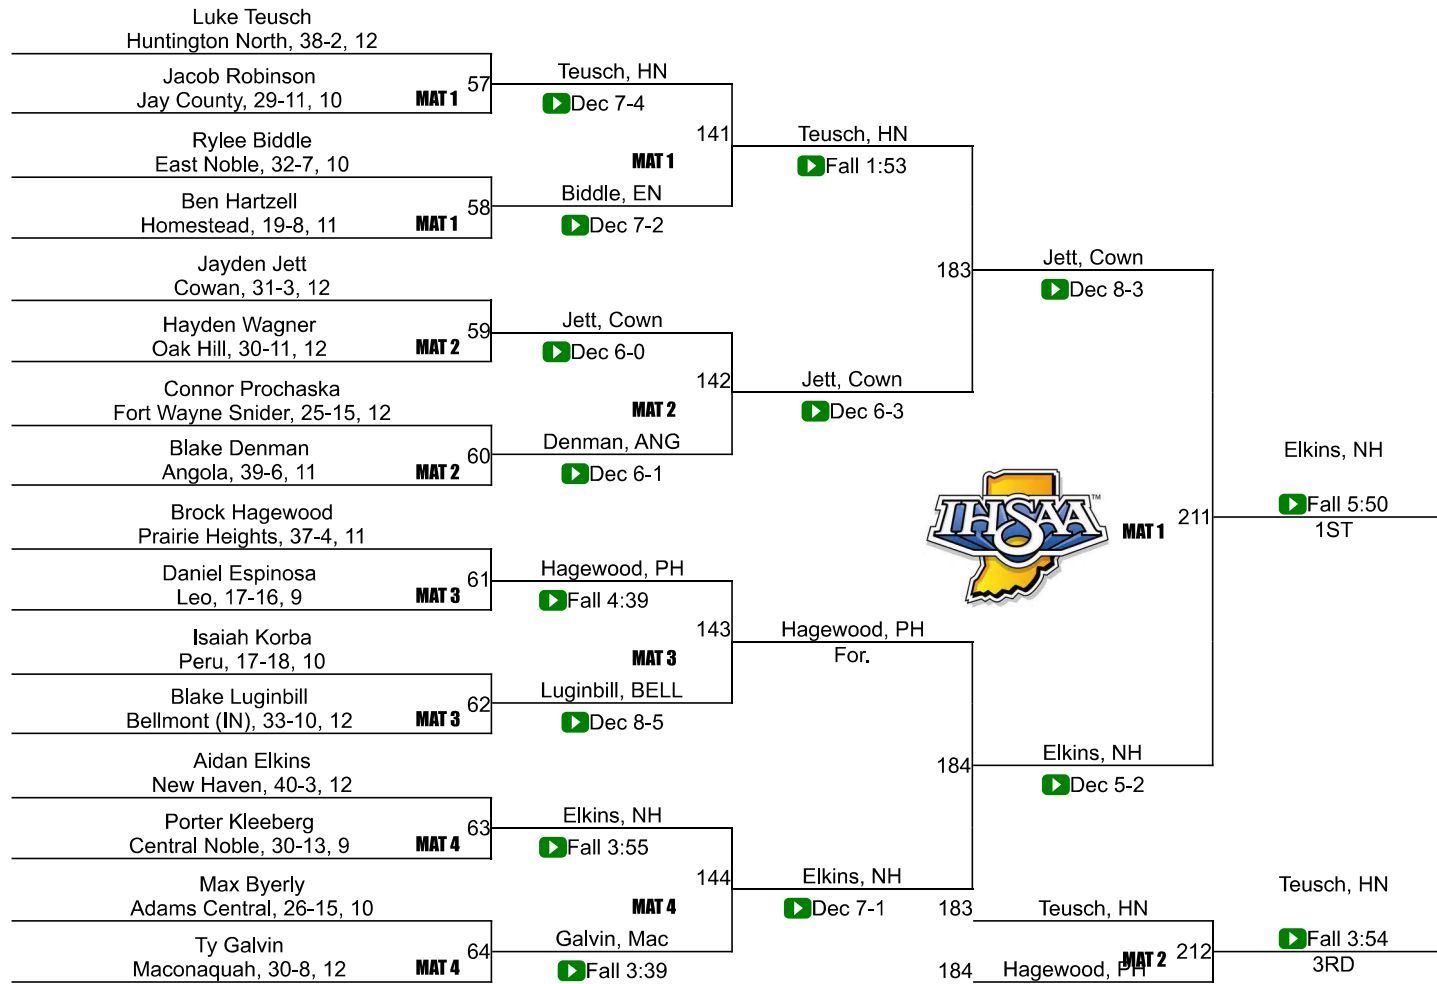

106

Charlie Fleshman
Central Noble, 39-6, 10

IHSAA Semi-State @ Fort Wayne (Coliseum)

113

IHSAA Semi-State @ Fort Wayne (Coliseum)

120

IHSAA Semi-State @ Fort Wayne (Coliseum)

126

IHSAA Semi-State @ Fort Wayne (Coliseum)

132

IHSAA Semi-State @ Fort Wayne (Coliseum)

138

IHSAA Semi-State @ Fort Wayne (Coliseum)

144

IHSAA Semi-State @ Fort Wayne (Coliseum)

150

IHSAA Semi-State @ Fort Wayne (Coliseum)

157

IHSAA Semi-State @ Fort Wayne (Coliseum)

165

IHSAA Semi-State @ Fort Wayne (Coliseum)

175

IHSAA Semi-State @ Fort Wayne (Coliseum)

190