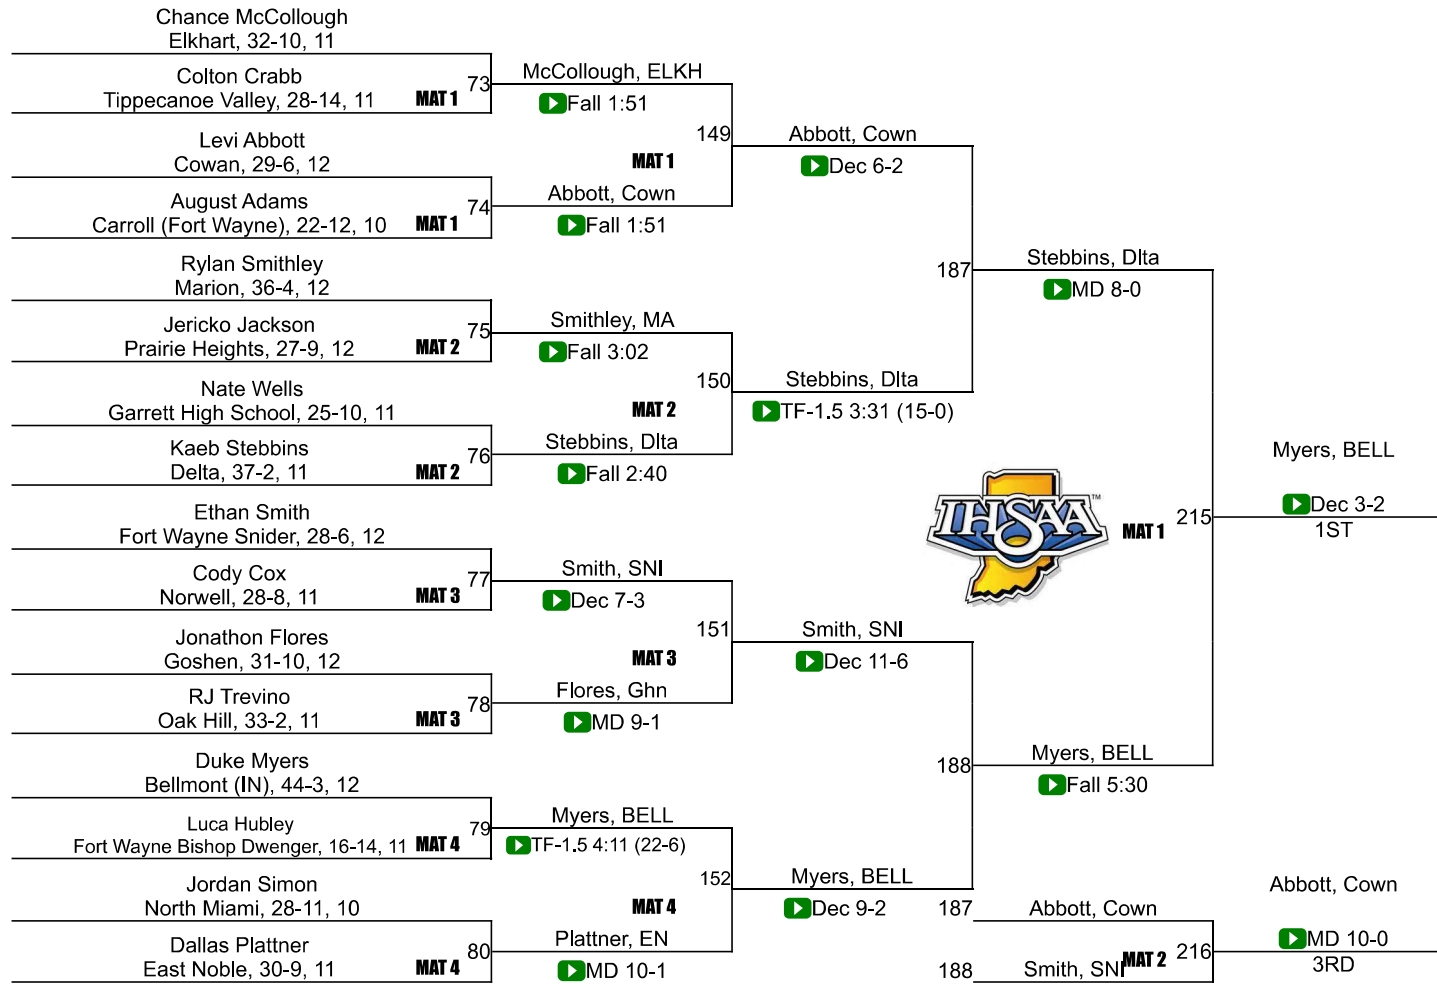

23	Maconaquah	19.0
26	South Adams	18.0
27	East Noble	15.0
27	Fort Wayne Northrop	15.0
27	Huntington North	15.0
30	Central Noble	13.0
31	Norwell	9.5
32	Northwood	8.0
32	Yorktown	8.0
34	Angola	6.0
34	Madison Grant	6.0
34	Marion	6.0
37	Columbia City	4.0
37	Fort Wayne Bishop Dwenger	4.0
39	North Miami	3.5
40	Homestead	3.0
41	Concord	2.0
41	Daleville	2.0
41	Heritage	2.0
41	Monroe Central	2.0
41	Peru	2.0
41	Tippecanoe Valley	2.0
41	Woodlan	2.0
48	Carroll (Fort Wayne)	0.0
48	Eastbrook	0.0
48	Eastern	0.0
48	Fairfield	0.0
48	Fort Wayne Bishop Luers	0.0

106

Charlie Fleshman
Central Noble, 39-6, 10

IHSAA Semi-State @ Fort Wayne (Coliseum)

113

IHSAA Semi-State @ Fort Wayne (Coliseum)

120

IHSAA Semi-State @ Fort Wayne (Coliseum)

126

IHSAA Semi-State @ Fort Wayne (Coliseum)

132

IHSAA Semi-State @ Fort Wayne (Coliseum)

138

IHSAA Semi-State @ Fort Wayne (Coliseum)

144

IHSAA Semi-State @ Fort Wayne (Coliseum)

150

IHSAA Semi-State @ Fort Wayne (Coliseum)

157

IHSAA Semi-State @ Fort Wayne (Coliseum)

165

IHSAA Semi-State @ Fort Wayne (Coliseum)

175

IHSAA Semi-State @ Fort Wayne (Coliseum)

190