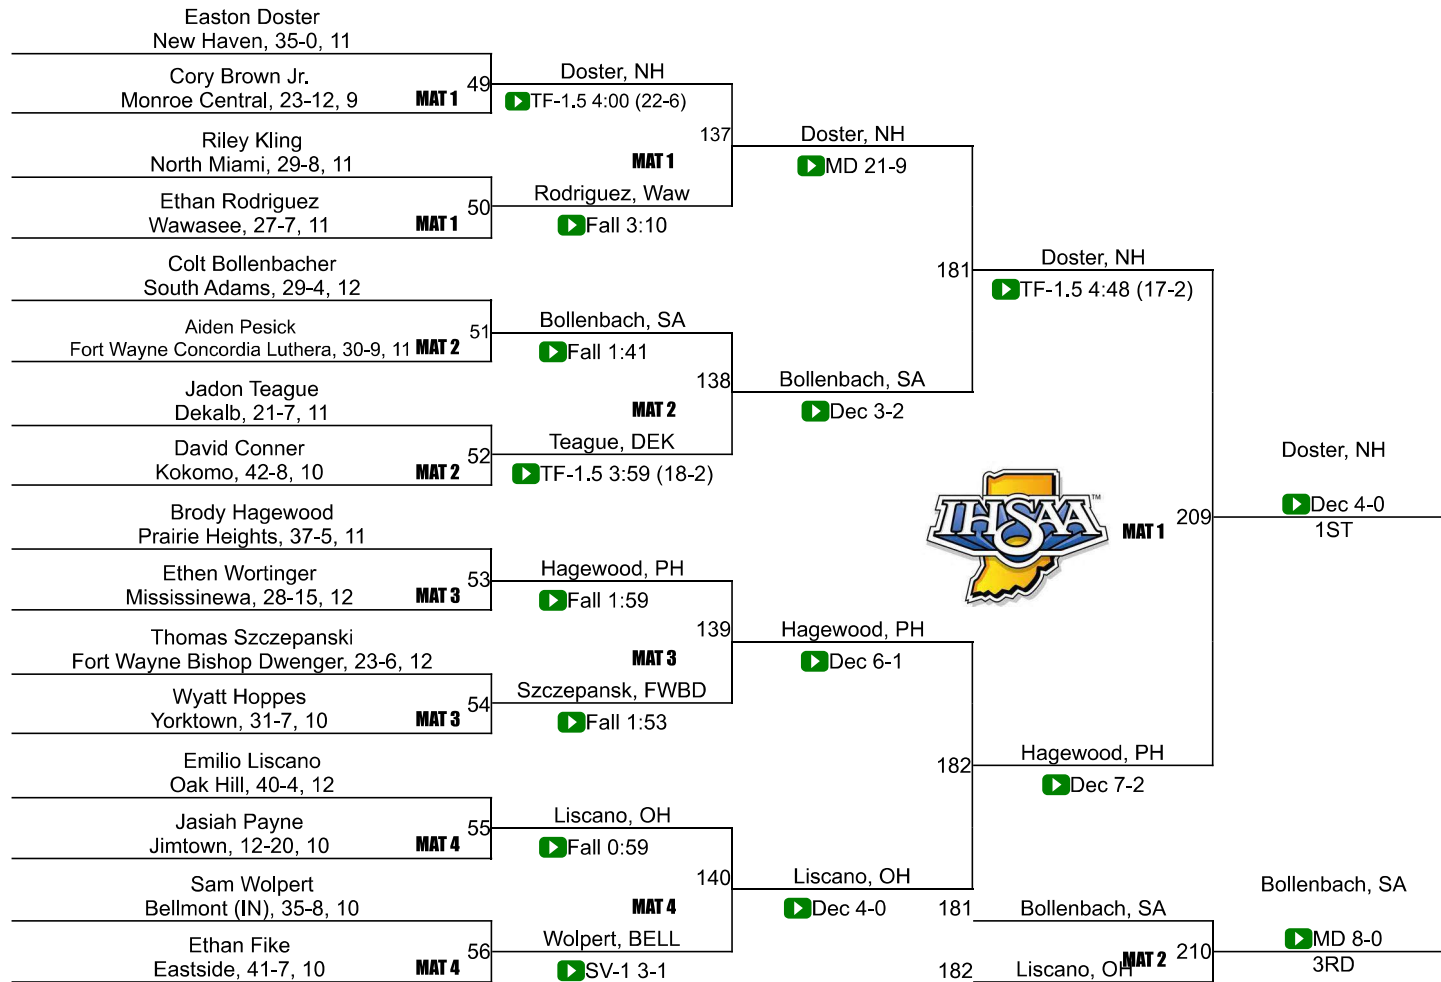

23	Maconaquah	19.0
26	South Adams	18.0
27	East Noble	15.0
27	Fort Wayne Northrop	15.0
27	Huntington North	15.0
30	Central Noble	13.0
31	Norwell	9.5
32	Northwood	8.0
32	Yorktown	8.0
34	Angola	6.0
34	Madison Grant	6.0
34	Marion	6.0
37	Columbia City	4.0
37	Fort Wayne Bishop Dwenger	4.0
39	North Miami	3.5
40	Homestead	3.0
41	Concord	2.0
41	Daleville	2.0
41	Heritage	2.0
41	Monroe Central	2.0
41	Peru	2.0
41	Tippecanoe Valley	2.0
41	Woodlan	2.0
48	Carroll (Fort Wayne)	0.0
48	Eastbrook	0.0
48	Eastern	0.0
48	Fairfield	0.0
48	Fort Wayne Bishop Luers	0.0

106

Charlie Fleshman
Central Noble, 39-6, 10

IHSAA Semi-State @ Fort Wayne (Coliseum)

113

IHSAA Semi-State @ Fort Wayne (Coliseum)

120

IHSAA Semi-State @ Fort Wayne (Coliseum)

126

IHSAA Semi-State @ Fort Wayne (Coliseum)

132

IHSAA Semi-State @ Fort Wayne (Coliseum)

138

IHSAA Semi-State @ Fort Wayne (Coliseum)

144

IHSAA Semi-State @ Fort Wayne (Coliseum)

150

IHSAA Semi-State @ Fort Wayne (Coliseum)

157

IHSAA Semi-State @ Fort Wayne (Coliseum)

165

IHSAA Semi-State @ Fort Wayne (Coliseum)

175

IHSAA Semi-State @ Fort Wayne (Coliseum)

190