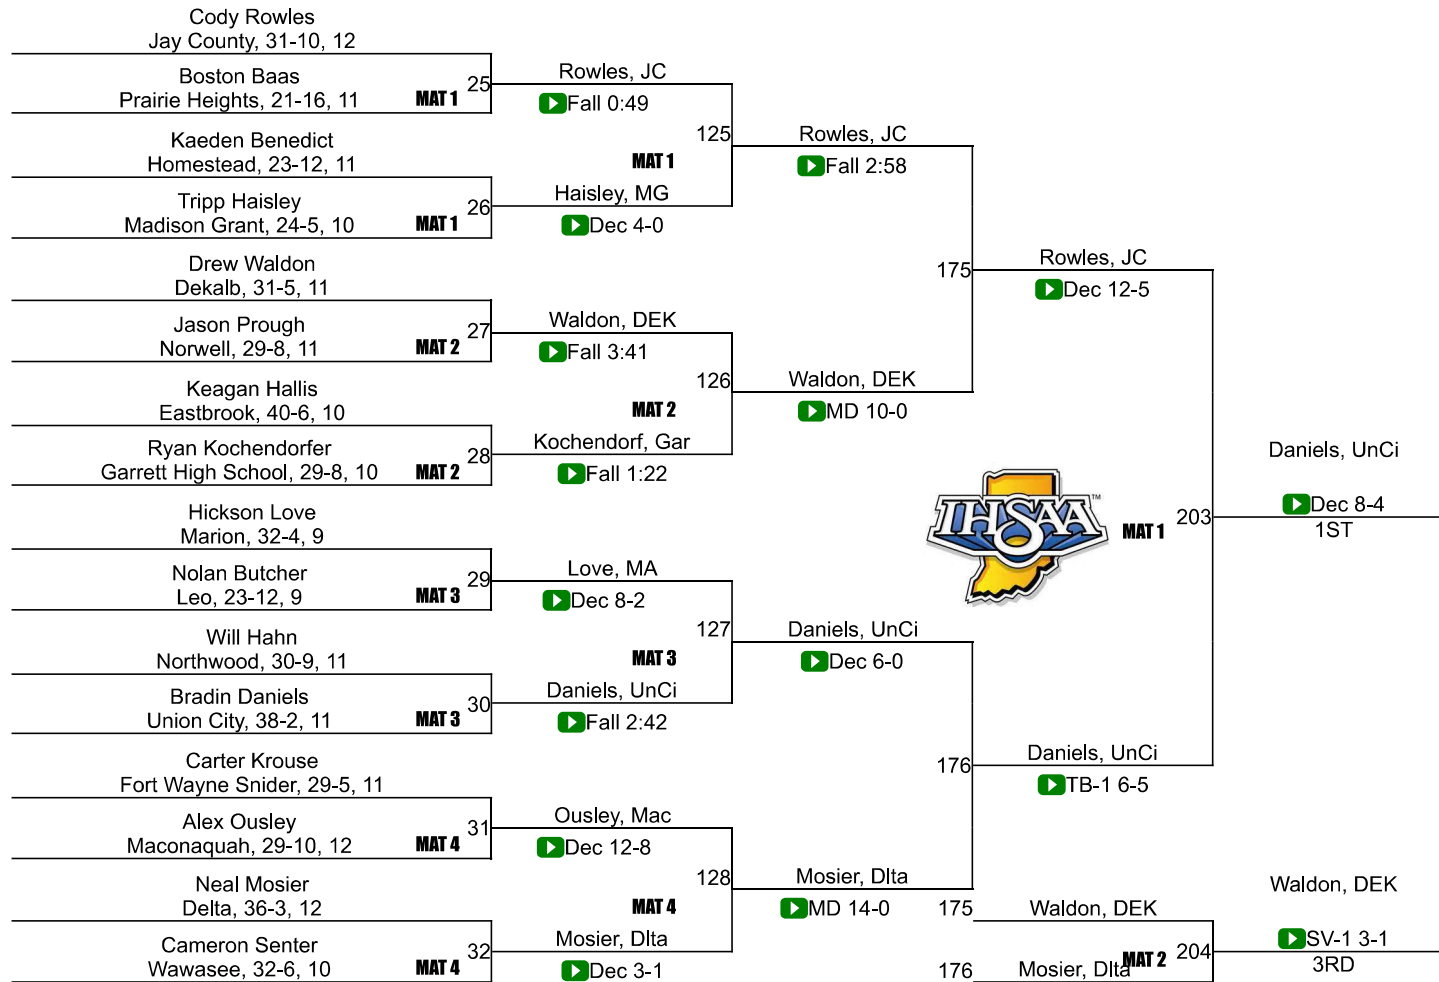

23	Maconaquah	19.0
26	South Adams	18.0
27	East Noble	15.0
27	Fort Wayne Northrop	15.0
27	Huntington North	15.0
30	Central Noble	13.0
31	Norwell	9.5
32	Northwood	8.0
32	Yorktown	8.0
34	Angola	6.0
34	Madison Grant	6.0
34	Marion	6.0
37	Columbia City	4.0
37	Fort Wayne Bishop Dwenger	4.0
39	North Miami	3.5
40	Homestead	3.0
41	Concord	2.0
41	Daleville	2.0
41	Heritage	2.0
41	Monroe Central	2.0
41	Peru	2.0
41	Tippecanoe Valley	2.0
41	Woodlan	2.0
48	Carroll (Fort Wayne)	0.0
48	Eastbrook	0.0
48	Eastern	0.0
48	Fairfield	0.0
48	Fort Wayne Bishop Luers	0.0

48	Fort Wayne Concordia Lutheran	0.0
48	Jimtown	0.0
48	Lakeland	0.0
48	Lewis Cass	0.0
48	Mississinewa	0.0
48	Southern Wells	0.0
48	Southwood	0.0
48	Tri-Central	0.0
48	Wes-Del	0.0
48	Winchester	0.0

IHSAA Semi-State @ Fort Wayne (Coliseum)

106

Charlie Fleshman
Central Noble, 39-6, 10

IHSAA Semi-State @ Fort Wayne (Coliseum)

113

IHSAA Semi-State @ Fort Wayne (Coliseum)

120

IHSAA Semi-State @ Fort Wayne (Coliseum)

126

IHSAA Semi-State @ Fort Wayne (Coliseum)

132

IHSAA Semi-State @ Fort Wayne (Coliseum)

138

IHSAA Semi-State @ Fort Wayne (Coliseum)

144

IHSAA Semi-State @ Fort Wayne (Coliseum)

150