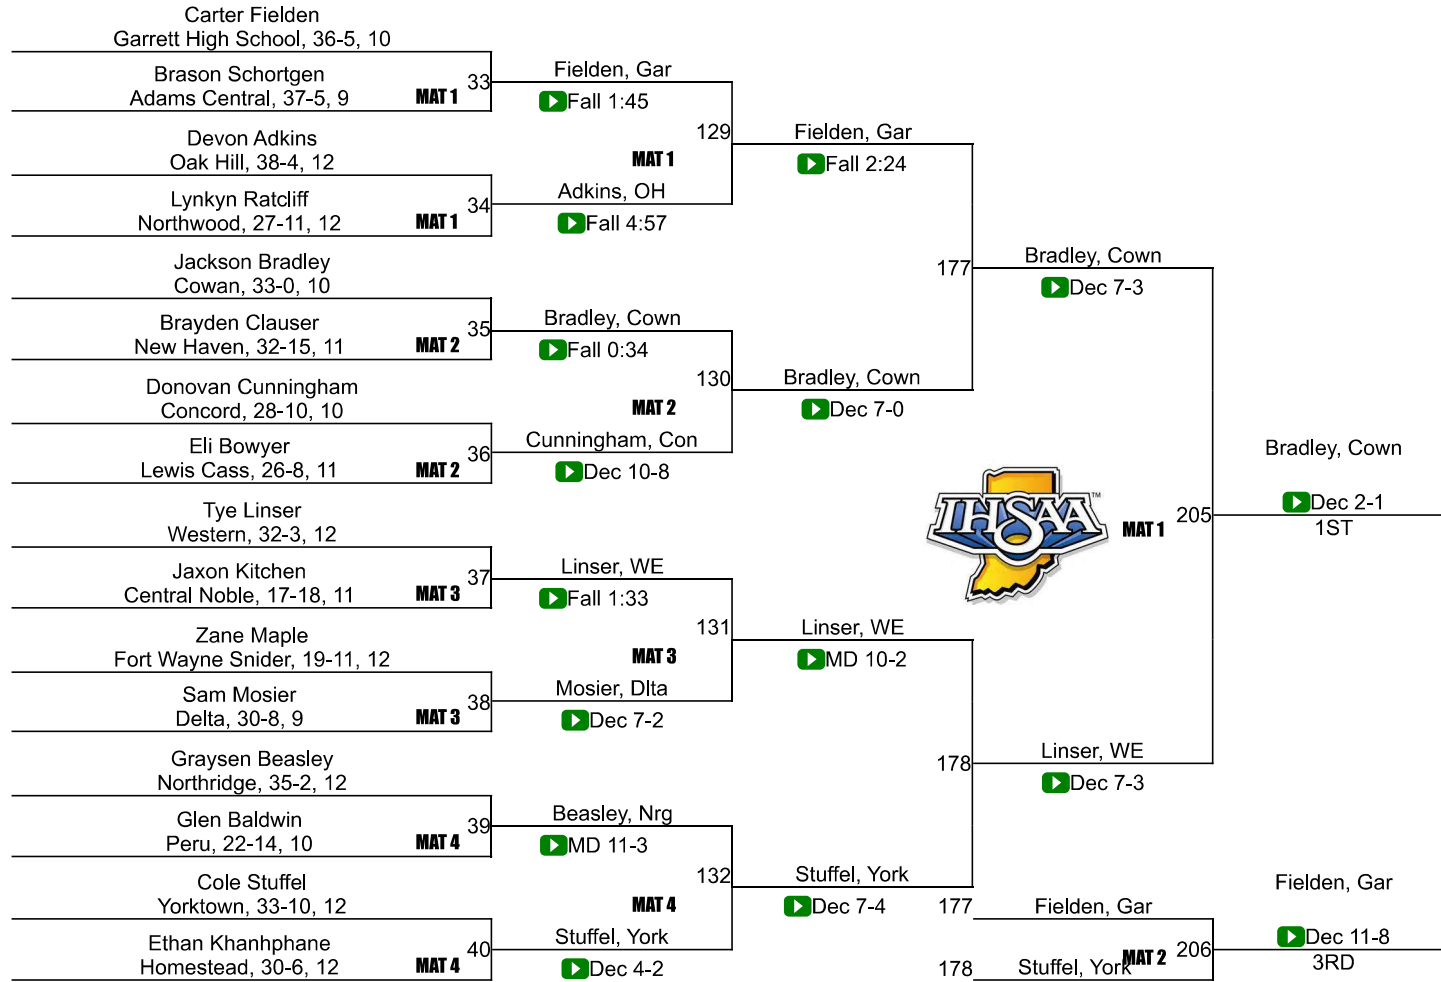

23	Maconaquah	19.0
26	South Adams	18.0
27	East Noble	15.0
27	Fort Wayne Northrop	15.0
27	Huntington North	15.0
30	Central Noble	13.0
31	Norwell	9.5
32	Northwood	8.0
32	Yorktown	8.0
34	Angola	6.0
34	Madison Grant	6.0
34	Marion	6.0
37	Columbia City	4.0
37	Fort Wayne Bishop Dwenger	4.0
39	North Miami	3.5
40	Homestead	3.0
41	Concord	2.0
41	Daleville	2.0
41	Heritage	2.0
41	Monroe Central	2.0
41	Peru	2.0
41	Tippecanoe Valley	2.0
41	Woodlan	2.0
48	Carroll (Fort Wayne)	0.0
48	Eastbrook	0.0
48	Eastern	0.0
48	Fairfield	0.0
48	Fort Wayne Bishop Luers	0.0

48	Fort Wayne Concordia Lutheran	0.0
48	Jimtown	0.0
48	Lakeland	0.0
48	Lewis Cass	0.0
48	Mississinewa	0.0
48	Southern Wells	0.0
48	Southwood	0.0
48	Tri-Central	0.0
48	Wes-Del	0.0
48	Winchester	0.0

IHSAA Semi-State @ Fort Wayne (Coliseum)

106

Charlie Fleshman
Central Noble, 39-6, 10

IHSAA Semi-State @ Fort Wayne (Coliseum)

113

IHSAA Semi-State @ Fort Wayne (Coliseum)

120

IHSAA Semi-State @ Fort Wayne (Coliseum)

126

IHSAA Semi-State @ Fort Wayne (Coliseum)

132

IHSAA Semi-State @ Fort Wayne (Coliseum)

138

IHSAA Semi-State @ Fort Wayne (Coliseum)

144

IHSAA Semi-State @ Fort Wayne (Coliseum)

150