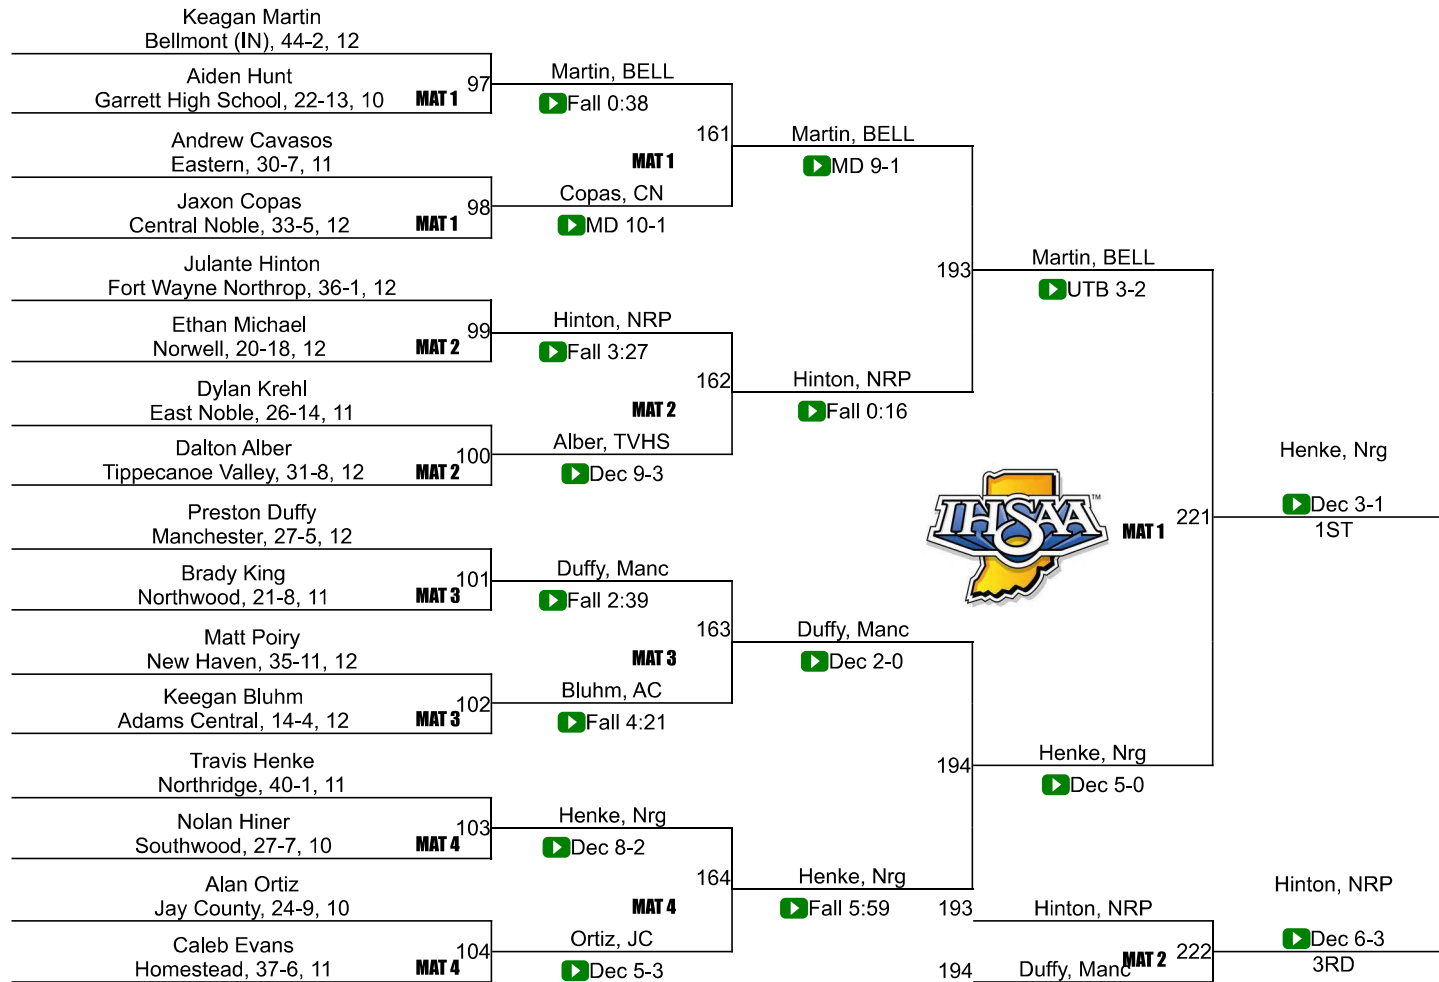

IHSAA Semi-State @ Fort Wayne (Coliseum)

215