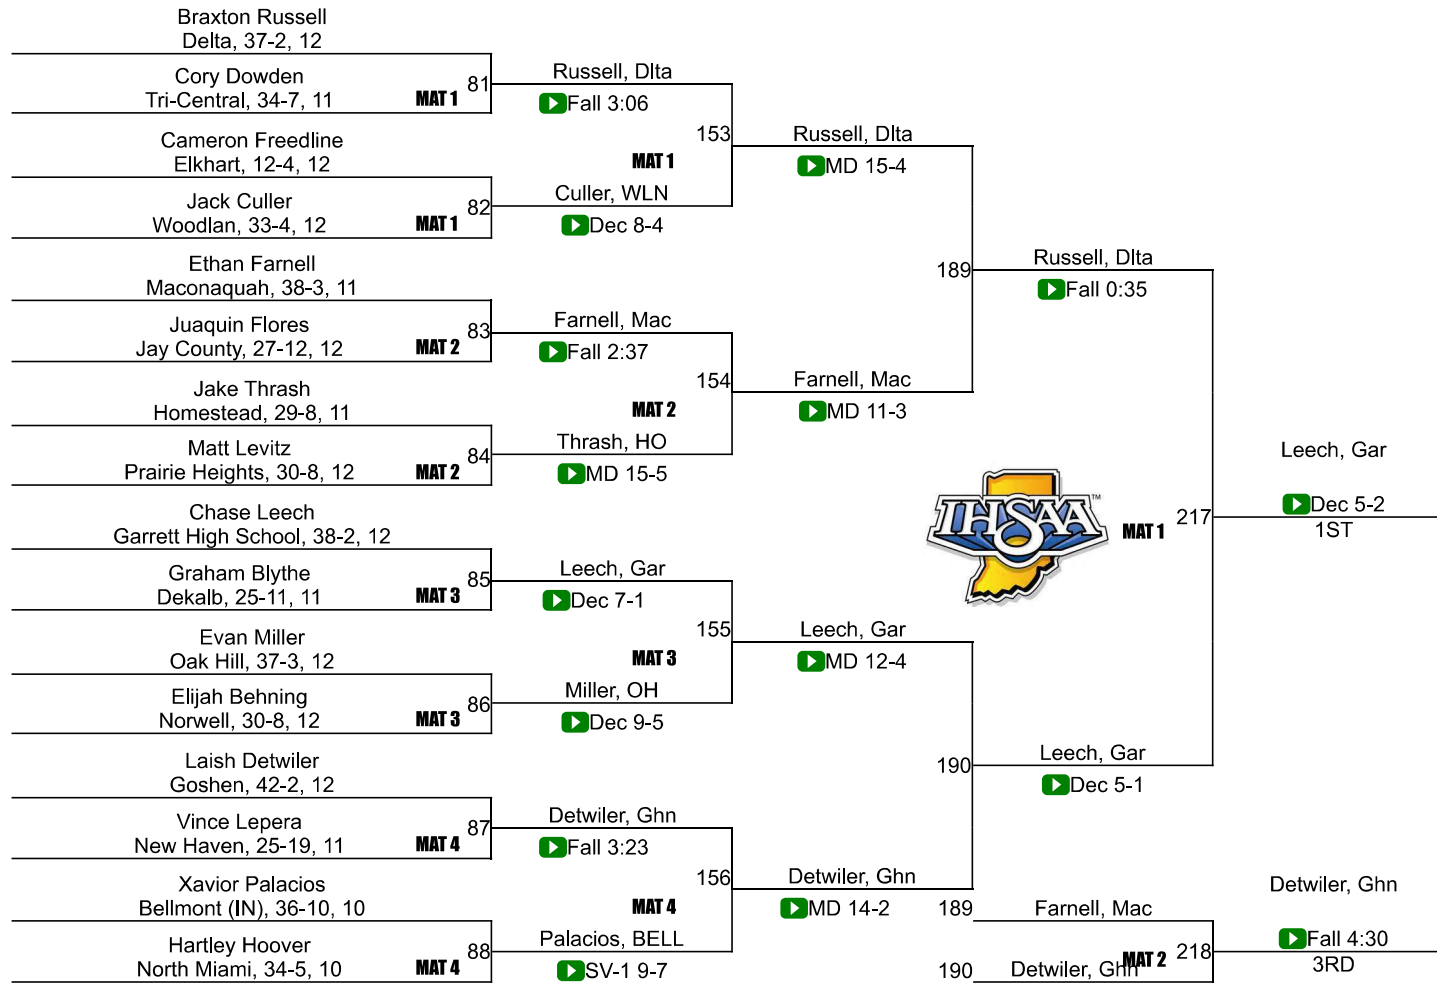

23	Maconaquah	19.0
26	South Adams	18.0
27	East Noble	15.0
27	Fort Wayne Northrop	15.0
27	Huntington North	15.0
30	Central Noble	13.0
31	Norwell	9.5
32	Northwood	8.0
32	Yorktown	8.0
34	Angola	6.0
34	Madison Grant	6.0
34	Marion	6.0
37	Columbia City	4.0
37	Fort Wayne Bishop Dwenger	4.0
39	North Miami	3.5
40	Homestead	3.0
41	Concord	2.0
41	Daleville	2.0
41	Heritage	2.0
41	Monroe Central	2.0
41	Peru	2.0
41	Tippecanoe Valley	2.0
41	Woodlan	2.0
48	Carroll (Fort Wayne)	0.0
48	Eastbrook	0.0
48	Eastern	0.0
48	Fairfield	0.0
48	Fort Wayne Bishop Luers	0.0

IHSAA Semi-State @ Fort Wayne (Coliseum)

132

IHSAA Semi-State @ Fort Wayne (Coliseum)

138

IHSAA Semi-State @ Fort Wayne (Coliseum)

144

IHSAA Semi-State @ Fort Wayne (Coliseum)

150

IHSAA Semi-State @ Fort Wayne (Coliseum)

157

IHSAA Semi-State @ Fort Wayne (Coliseum)

165

IHSAA Semi-State @ Fort Wayne (Coliseum)

175

IHSAA Semi-State @ Fort Wayne (Coliseum)

190