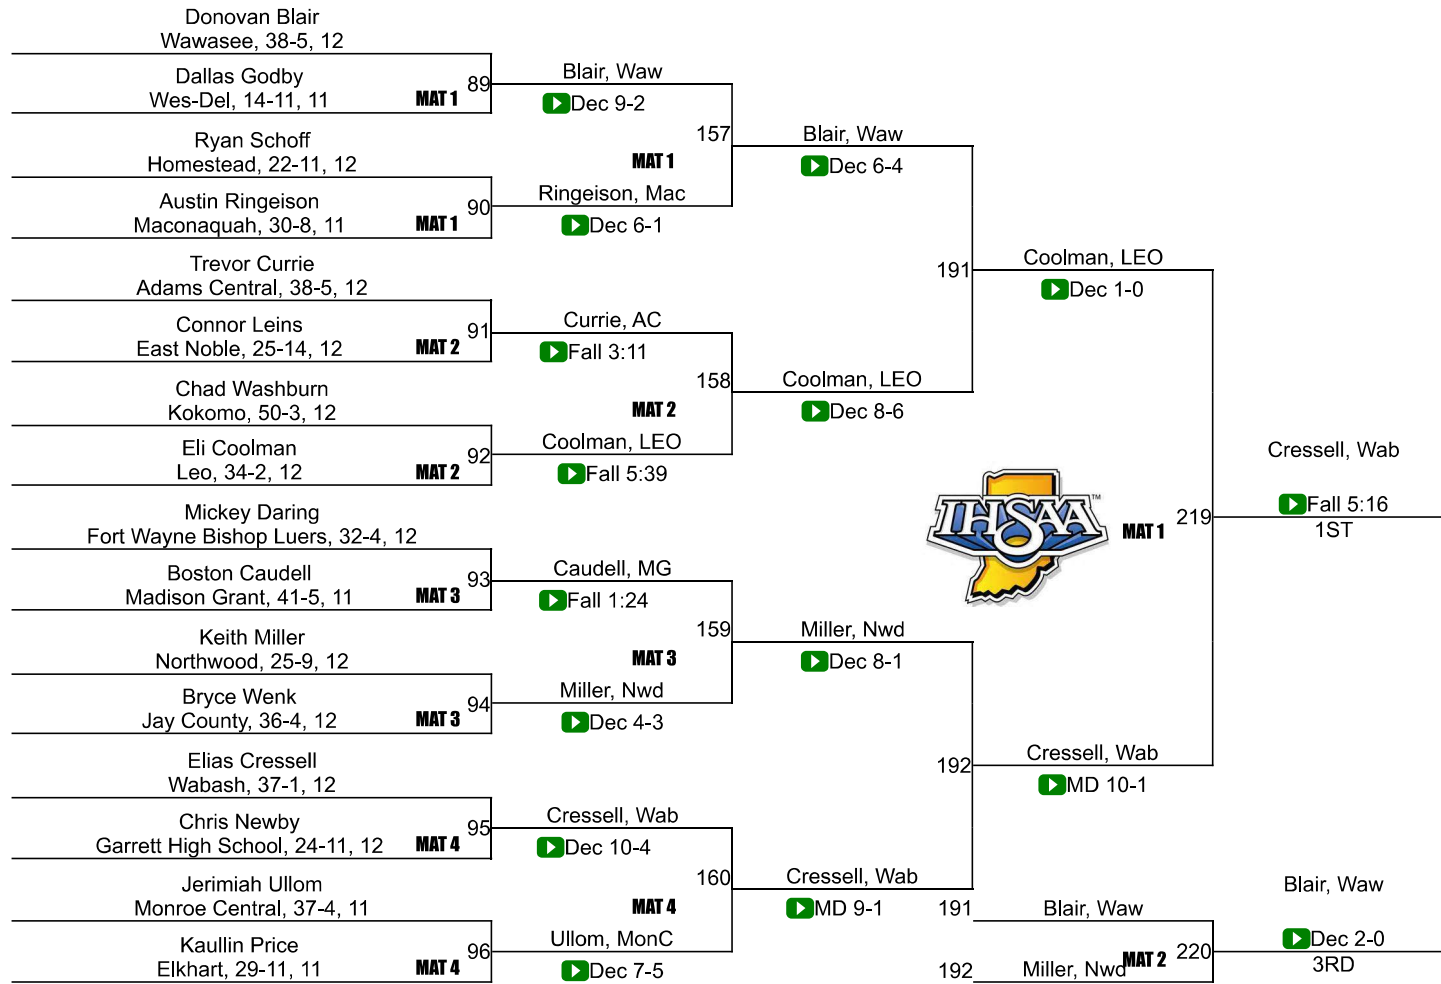

23	Maconaquah	19.0
26	South Adams	18.0
27	East Noble	15.0
27	Fort Wayne Northrop	15.0
27	Huntington North	15.0
30	Central Noble	13.0
31	Norwell	9.5
32	Northwood	8.0
32	Yorktown	8.0
34	Angola	6.0
34	Madison Grant	6.0
34	Marion	6.0
37	Columbia City	4.0
37	Fort Wayne Bishop Dwenger	4.0
39	North Miami	3.5
40	Homestead	3.0
41	Concord	2.0
41	Daleville	2.0
41	Heritage	2.0
41	Monroe Central	2.0
41	Peru	2.0
41	Tippecanoe Valley	2.0
41	Woodlan	2.0
48	Carroll (Fort Wayne)	0.0
48	Eastbrook	0.0
48	Eastern	0.0
48	Fairfield	0.0
48	Fort Wayne Bishop Luers	0.0

IHSAA Semi-State @ Fort Wayne (Coliseum)

132

IHSAA Semi-State @ Fort Wayne (Coliseum)

138

IHSAA Semi-State @ Fort Wayne (Coliseum)

144

IHSAA Semi-State @ Fort Wayne (Coliseum)

150

IHSAA Semi-State @ Fort Wayne (Coliseum)

157

IHSAA Semi-State @ Fort Wayne (Coliseum)

165

IHSAA Semi-State @ Fort Wayne (Coliseum)

175

IHSAA Semi-State @ Fort Wayne (Coliseum)

190