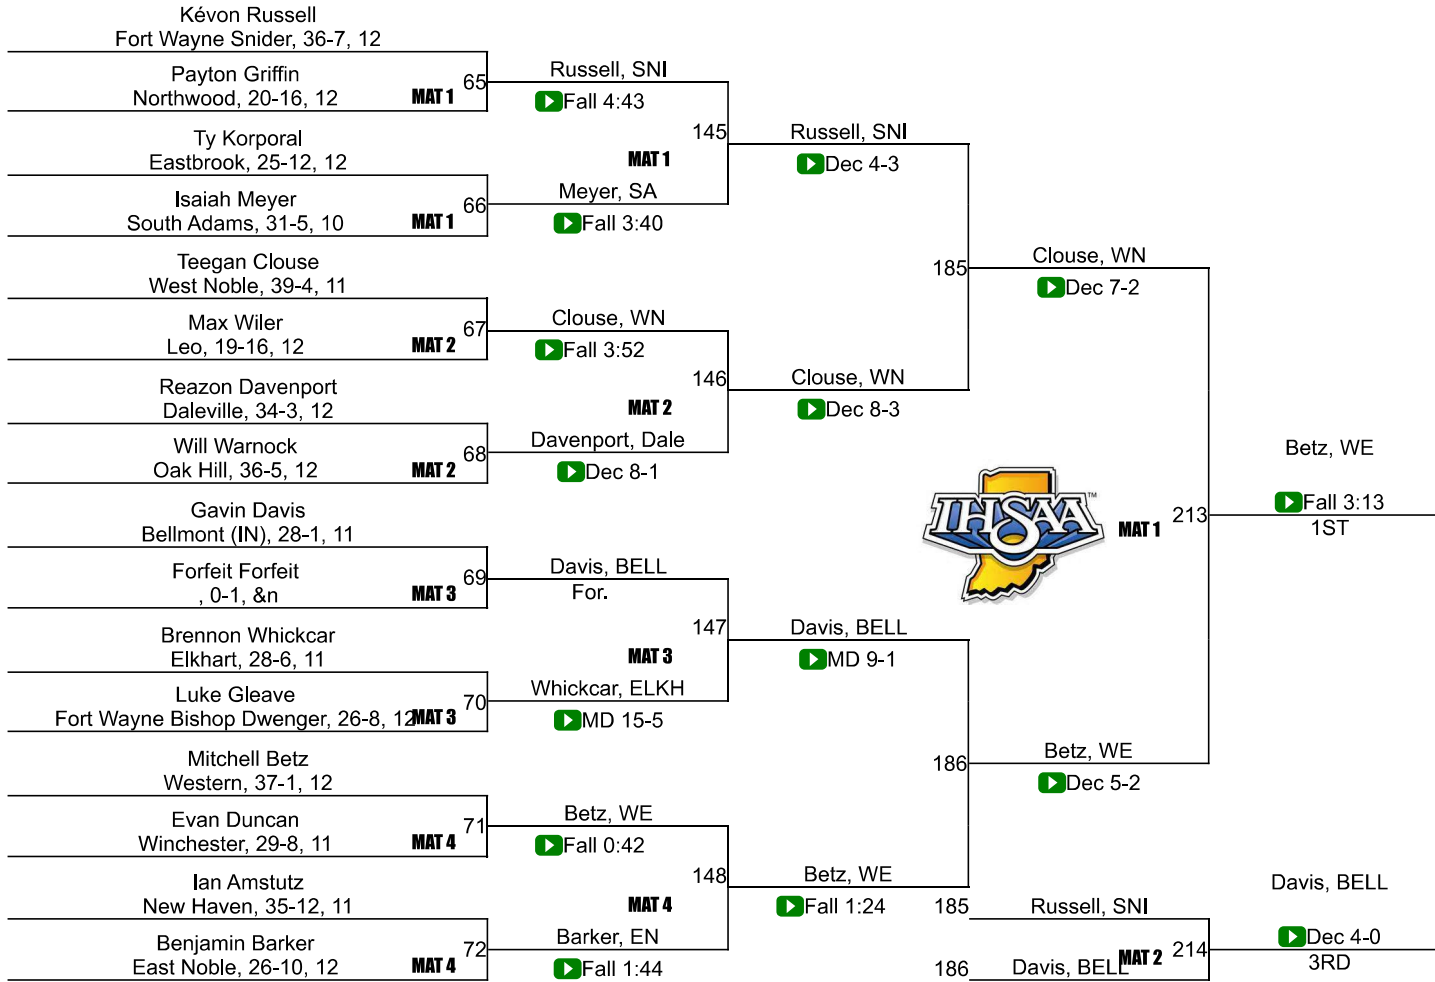

106

Charlie Fleshman
Central Noble, 39-6, 10

IHSAA Semi-State @ Fort Wayne (Coliseum)

113

IHSAA Semi-State @ Fort Wayne (Coliseum)

120

IHSAA Semi-State @ Fort Wayne (Coliseum)

126

IHSAA Semi-State @ Fort Wayne (Coliseum)

132

IHSAA Semi-State @ Fort Wayne (Coliseum)

138

IHSAA Semi-State @ Fort Wayne (Coliseum)

144

IHSAA Semi-State @ Fort Wayne (Coliseum)

150

IHSAA Semi-State @ Fort Wayne (Coliseum)

157

IHSAA Semi-State @ Fort Wayne (Coliseum)

165

IHSAA Semi-State @ Fort Wayne (Coliseum)

175

IHSAA Semi-State @ Fort Wayne (Coliseum)

190