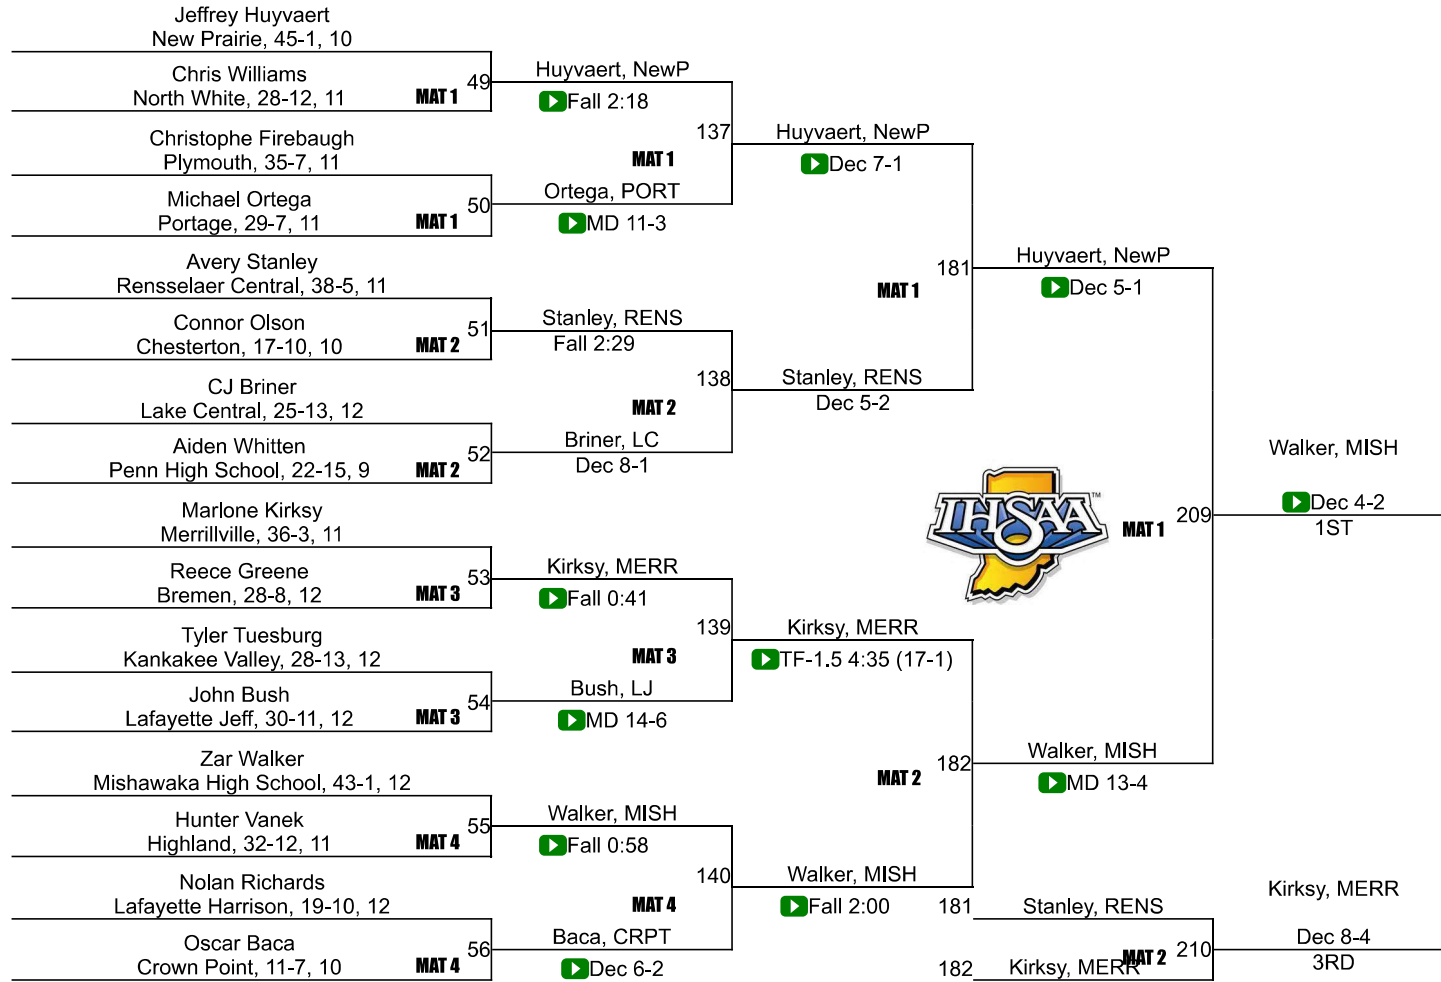

IHSAA Semi-State @ East Chicago Central

132

IHSAA Semi-State @ East Chicago Central

138

IHSAA Semi-State @ East Chicago Central

144

IHSAA Semi-State @ East Chicago Central

150