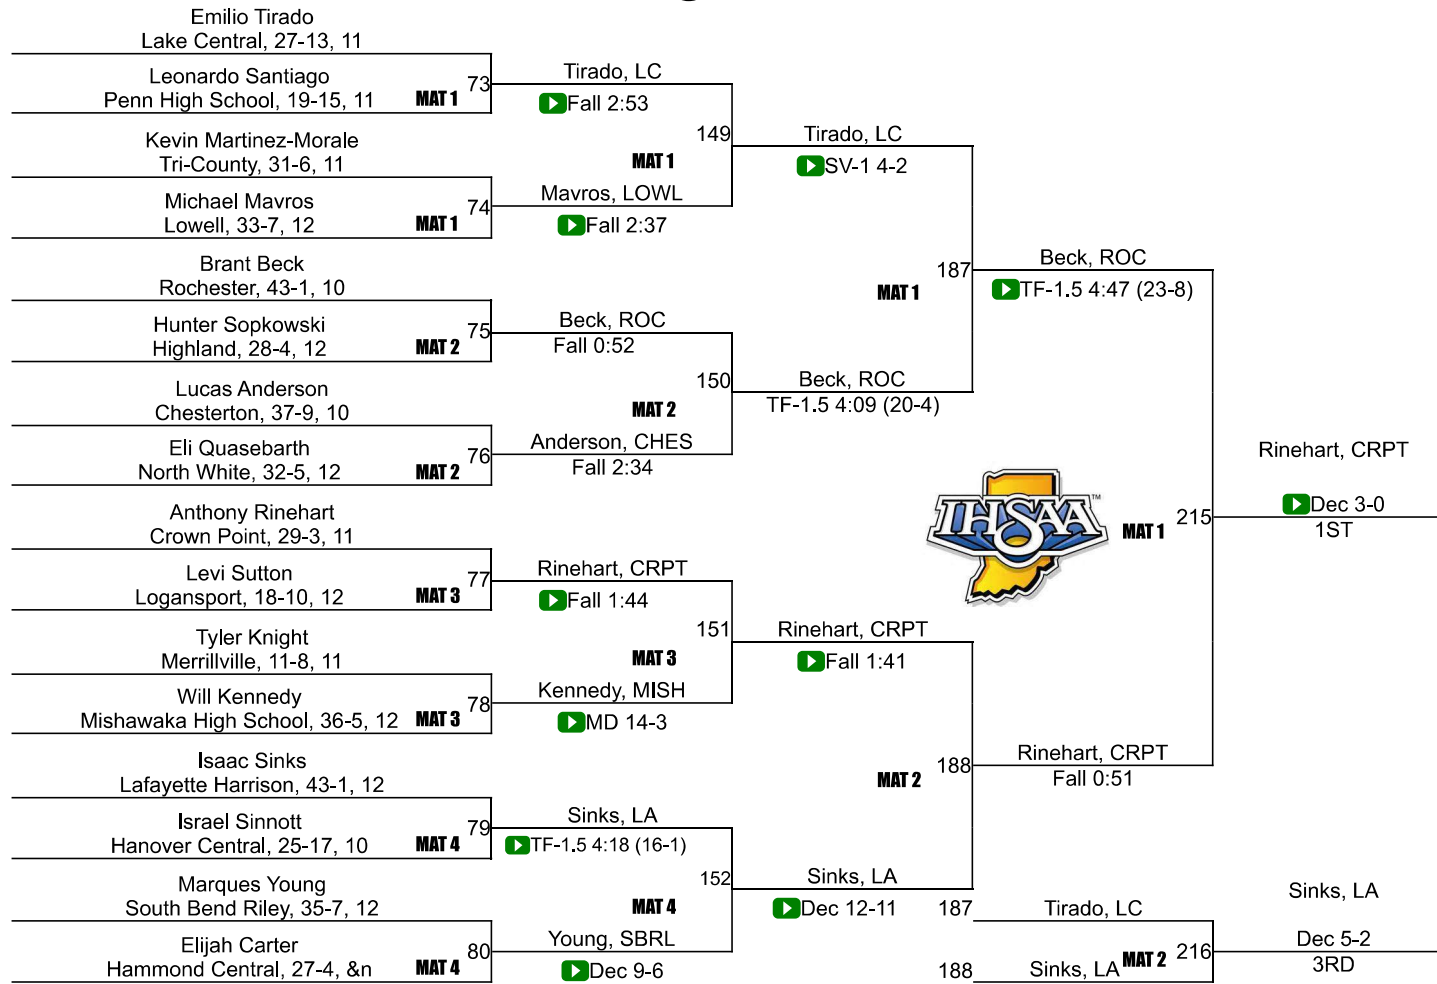

IHSAA Semi-State @ East Chicago Central

165