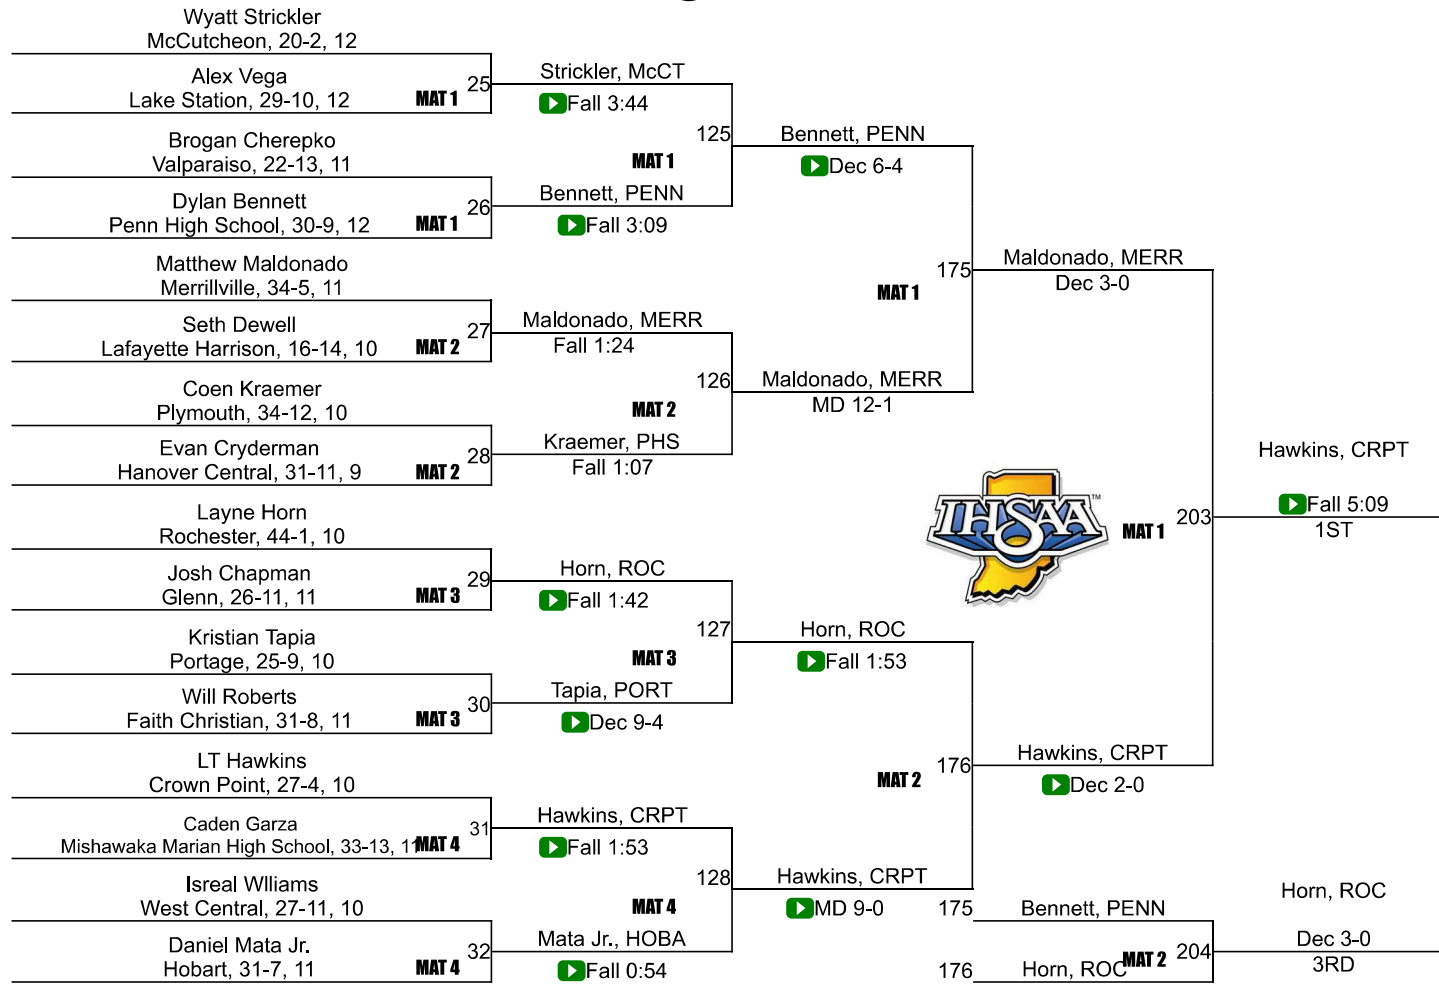

| | | |
|----|-----------------------------------|-----|
| 25 | River Forest | 7.0 |
| 26 | Calumet | 4.0 |
| 26 | Hammond Central | 4.0 |
| 26 | Seeger | 4.0 |
| 26 | Wheeler | 4.0 |
| 30 | Glenn | 3.0 |
| 30 | Lafayette Jeff | 3.0 |
| 32 | Attica | 2.0 |
| 32 | Kankakee Valley | 2.0 |
| 32 | South Bend Riley | 2.0 |
| 35 | Benton Central | 0.0 |
| 35 | Boone Grove | 0.0 |
| 35 | Bremen | 0.0 |
| 35 | Culver Academies | 0.0 |
| 35 | East Chicago Central | 0.0 |
| 35 | Faith Christian | 0.0 |
| 35 | Frontier | 0.0 |
| 35 | Griffith | 0.0 |
| 35 | Illiana Christian | 0.0 |
| 35 | Knox | 0.0 |
| 35 | Lake Station | 0.0 |
| 35 | LaVille High School | 0.0 |
| 35 | Logansport | 0.0 |
| 35 | Mishawaka Marian High School | 0.0 |
| 35 | North White | 0.0 |
| 35 | South Bend Washington High School | 0.0 |
| 35 | Tri-County | 0.0 |
| 35 | West Lafayette | 0.0 |

IHSAA Semi-State @ East Chicago Central

106

IHSAA Semi-State @ East Chicago Central

113

IHSAA Semi-State @ East Chicago Central

120

IHSAA Semi-State @ East Chicago Central

126