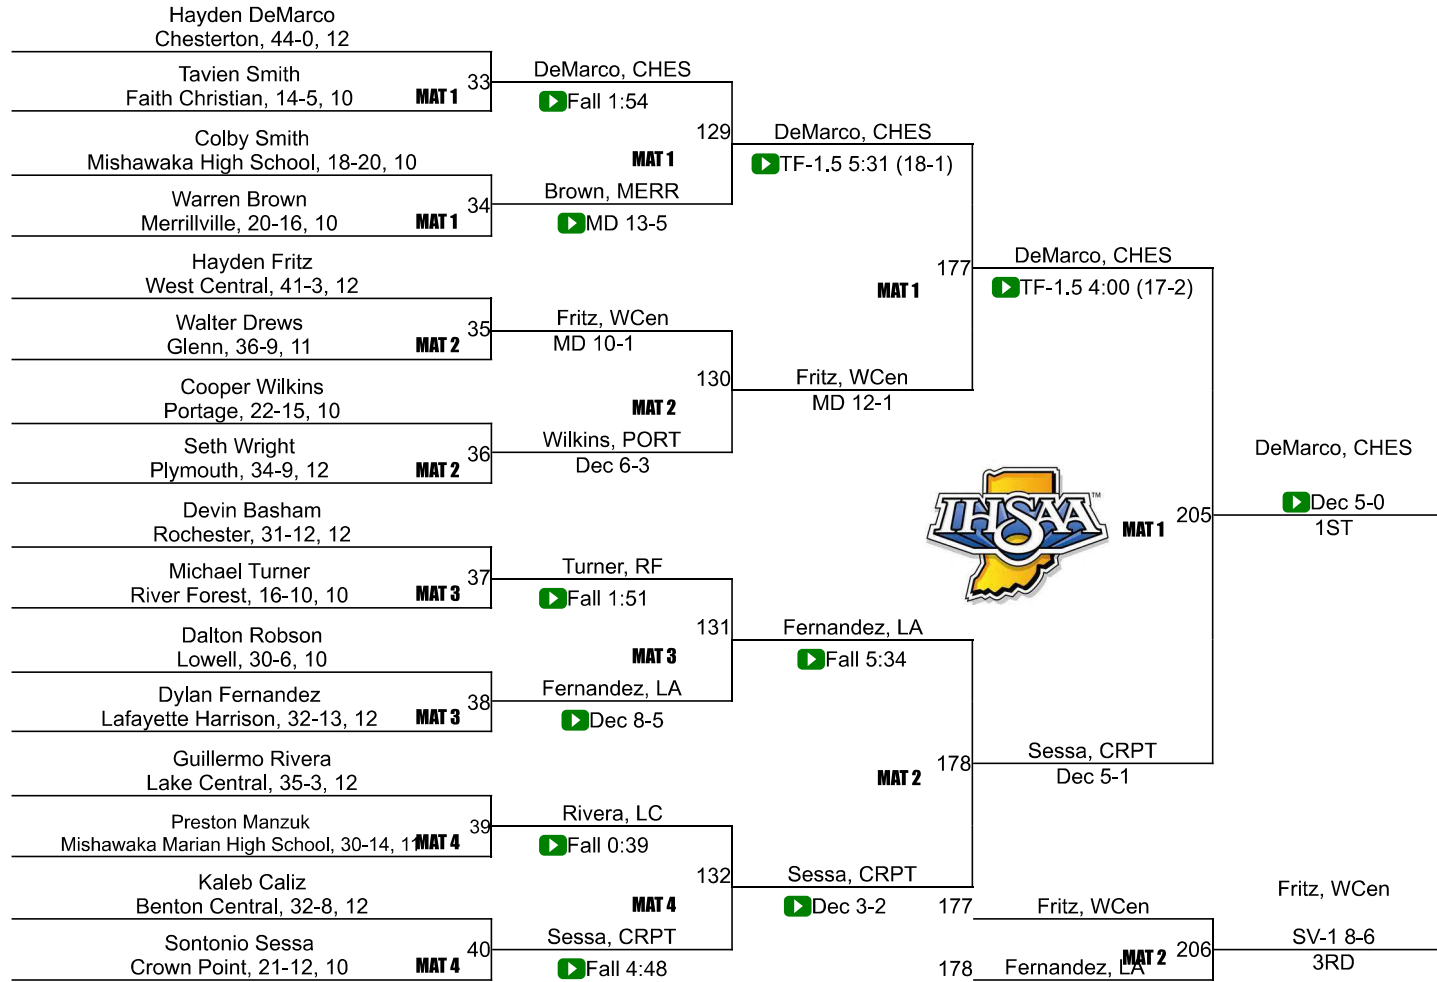

IHSAA Semi-State @ East Chicago Central

106

IHSAA Semi-State @ East Chicago Central

113

IHSAA Semi-State @ East Chicago Central

120

IHSAA Semi-State @ East Chicago Central

126

IHSAA Semi-State @ East Chicago Central

132

IHSAA Semi-State @ East Chicago Central

138

IHSAA Semi-State @ East Chicago Central

144

IHSAA Semi-State @ East Chicago Central

150