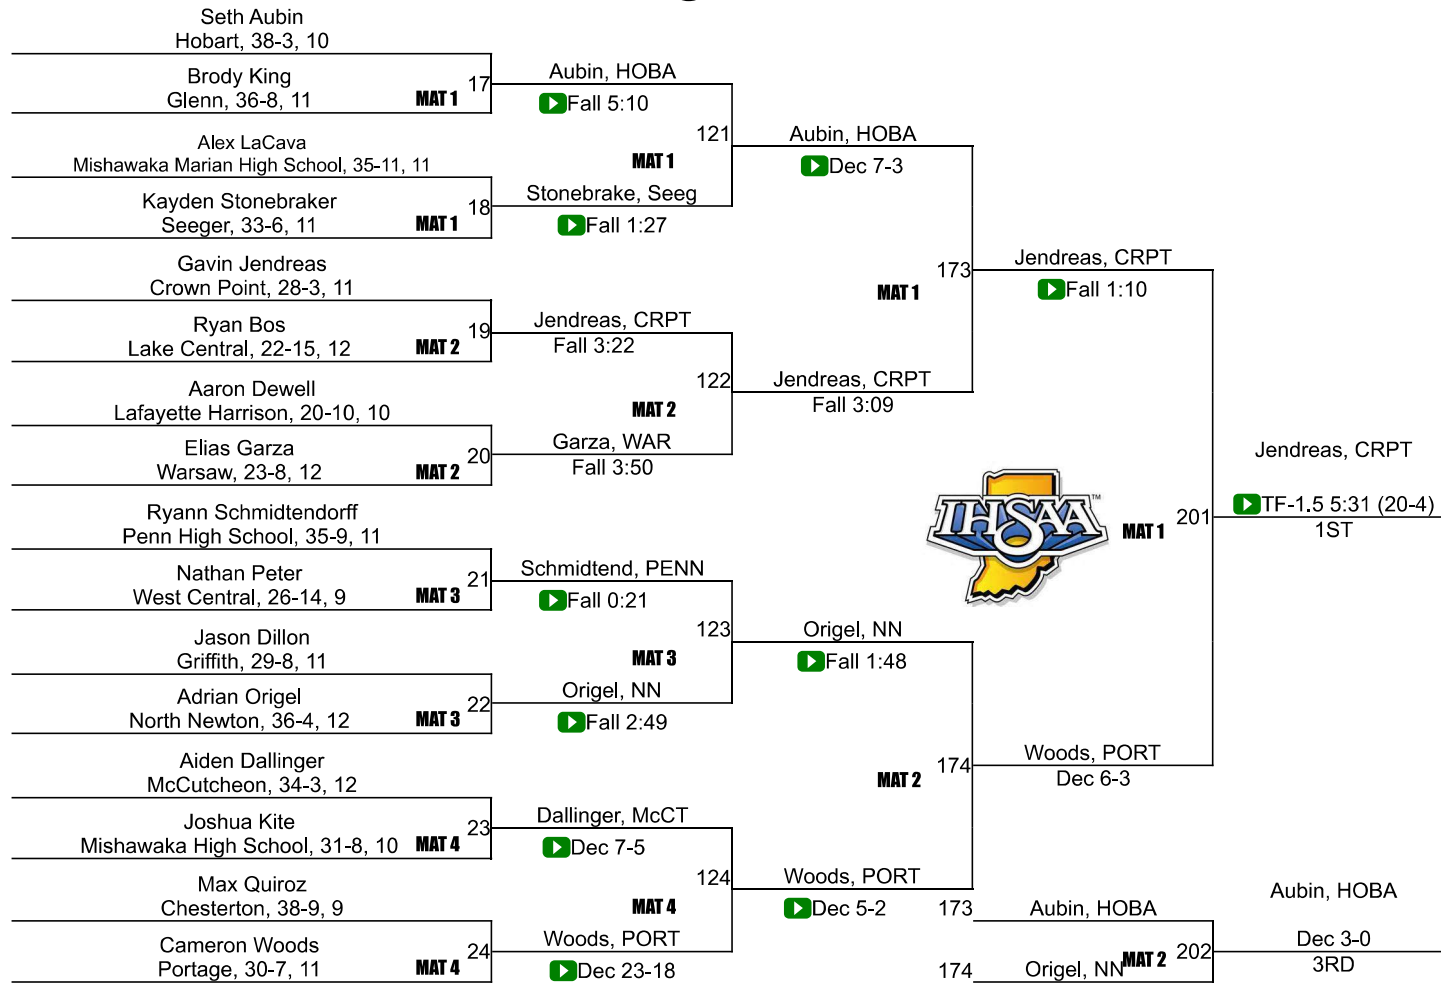

| | | |
|----|-----------------------------------|-----|
| 25 | River Forest | 7.0 |
| 26 | Calumet | 4.0 |
| 26 | Hammond Central | 4.0 |
| 26 | Seeger | 4.0 |
| 26 | Wheeler | 4.0 |
| 30 | Glenn | 3.0 |
| 30 | Lafayette Jeff | 3.0 |
| 32 | Attica | 2.0 |
| 32 | Kankakee Valley | 2.0 |
| 32 | South Bend Riley | 2.0 |
| 35 | Benton Central | 0.0 |
| 35 | Boone Grove | 0.0 |
| 35 | Bremen | 0.0 |
| 35 | Culver Academies | 0.0 |
| 35 | East Chicago Central | 0.0 |
| 35 | Faith Christian | 0.0 |
| 35 | Frontier | 0.0 |
| 35 | Griffith | 0.0 |
| 35 | Illiana Christian | 0.0 |
| 35 | Knox | 0.0 |
| 35 | Lake Station | 0.0 |
| 35 | LaVille High School | 0.0 |
| 35 | Logansport | 0.0 |
| 35 | Mishawaka Marian High School | 0.0 |
| 35 | North White | 0.0 |
| 35 | South Bend Washington High School | 0.0 |
| 35 | Tri-County | 0.0 |
| 35 | West Lafayette | 0.0 |

IHSAA Semi-State @ East Chicago Central

106

IHSAA Semi-State @ East Chicago Central

113

IHSAA Semi-State @ East Chicago Central

120

IHSAA Semi-State @ East Chicago Central

126