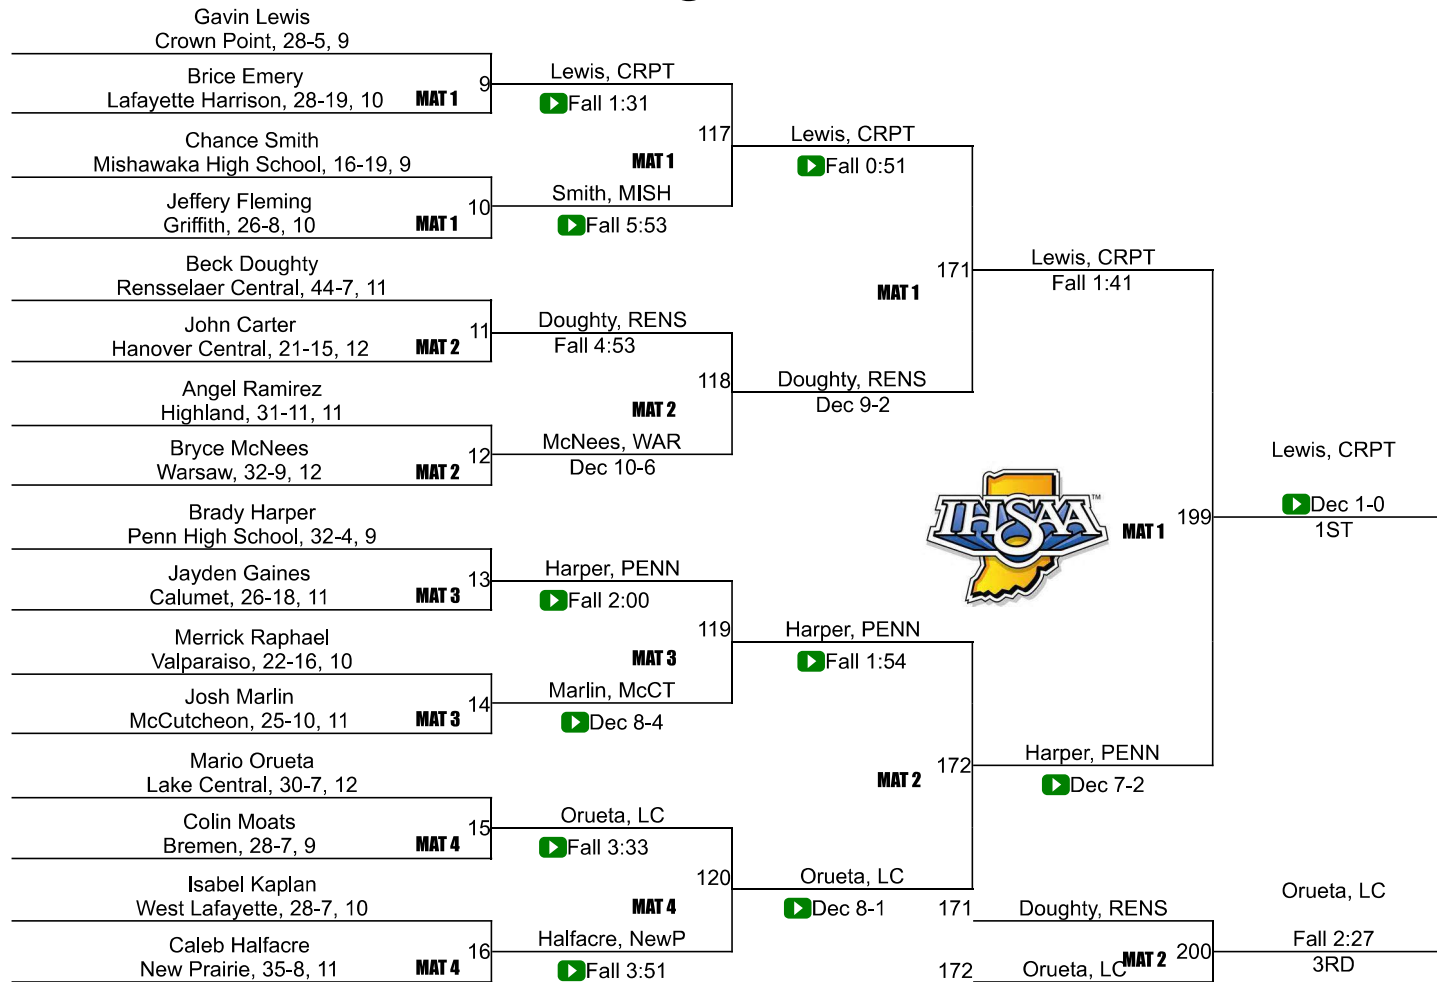

Team Scores

Printed on 02/10/2024 06:03 p.m.

| Team Scores | | |
|-------------|-----------------------|-------|
| 1 | Crown Point | 257.0 |
| 2 | Penn High School | 98.0 |
| 3 | Rochester | 83.5 |
| 4 | Lake Central | 67.0 |
| 4 | Mishawaka High School | 67.0 |
| 6 | Hobart | 65.5 |
| 7 | Merrillville | 63.5 |
| 8 | Plymouth | 47.0 |
| 9 | Lafayette Harrison | 37.5 |
| 10 | Lowell | 33.0 |
| 11 | McCutcheon | 31.0 |
| 11 | Portage | 31.0 |
| 13 | Chesterton | 30.0 |
| 14 | New Prairie | 28.0 |
| 15 | Rensselaer Central | 25.0 |
| 16 | Munster | 23.0 |
| 17 | Hanover Central | 22.0 |
| 18 | Valparaiso | 19.0 |
| 18 | West Central | 19.0 |
| 20 | Delphi | 12.0 |
| 20 | Highland | 12.0 |
| 20 | North Newton | 12.0 |
| 23 | LaPorte | 10.0 |
| 23 | Warsaw | 10.0 |

| | | |
|----|-----------------------------------|-----|
| 25 | River Forest | 7.0 |
| 26 | Calumet | 4.0 |
| 26 | Hammond Central | 4.0 |
| 26 | Seeger | 4.0 |
| 26 | Wheeler | 4.0 |
| 30 | Glenn | 3.0 |
| 30 | Lafayette Jeff | 3.0 |
| 32 | Attica | 2.0 |
| 32 | Kankakee Valley | 2.0 |
| 32 | South Bend Riley | 2.0 |
| 35 | Benton Central | 0.0 |
| 35 | Boone Grove | 0.0 |
| 35 | Bremen | 0.0 |
| 35 | Culver Academies | 0.0 |
| 35 | East Chicago Central | 0.0 |
| 35 | Faith Christian | 0.0 |
| 35 | Frontier | 0.0 |
| 35 | Griffith | 0.0 |
| 35 | Illiana Christian | 0.0 |
| 35 | Knox | 0.0 |
| 35 | Lake Station | 0.0 |
| 35 | LaVille High School | 0.0 |
| 35 | Logansport | 0.0 |
| 35 | Mishawaka Marian High School | 0.0 |
| 35 | North White | 0.0 |
| 35 | South Bend Washington High School | 0.0 |
| 35 | Tri-County | 0.0 |
| 35 | West Lafayette | 0.0 |

IHSAA Semi-State @ East Chicago Central

106

IHSAA Semi-State @ East Chicago Central

113

IHSAA Semi-State @ East Chicago Central

120

IHSAA Semi-State @ East Chicago Central

126