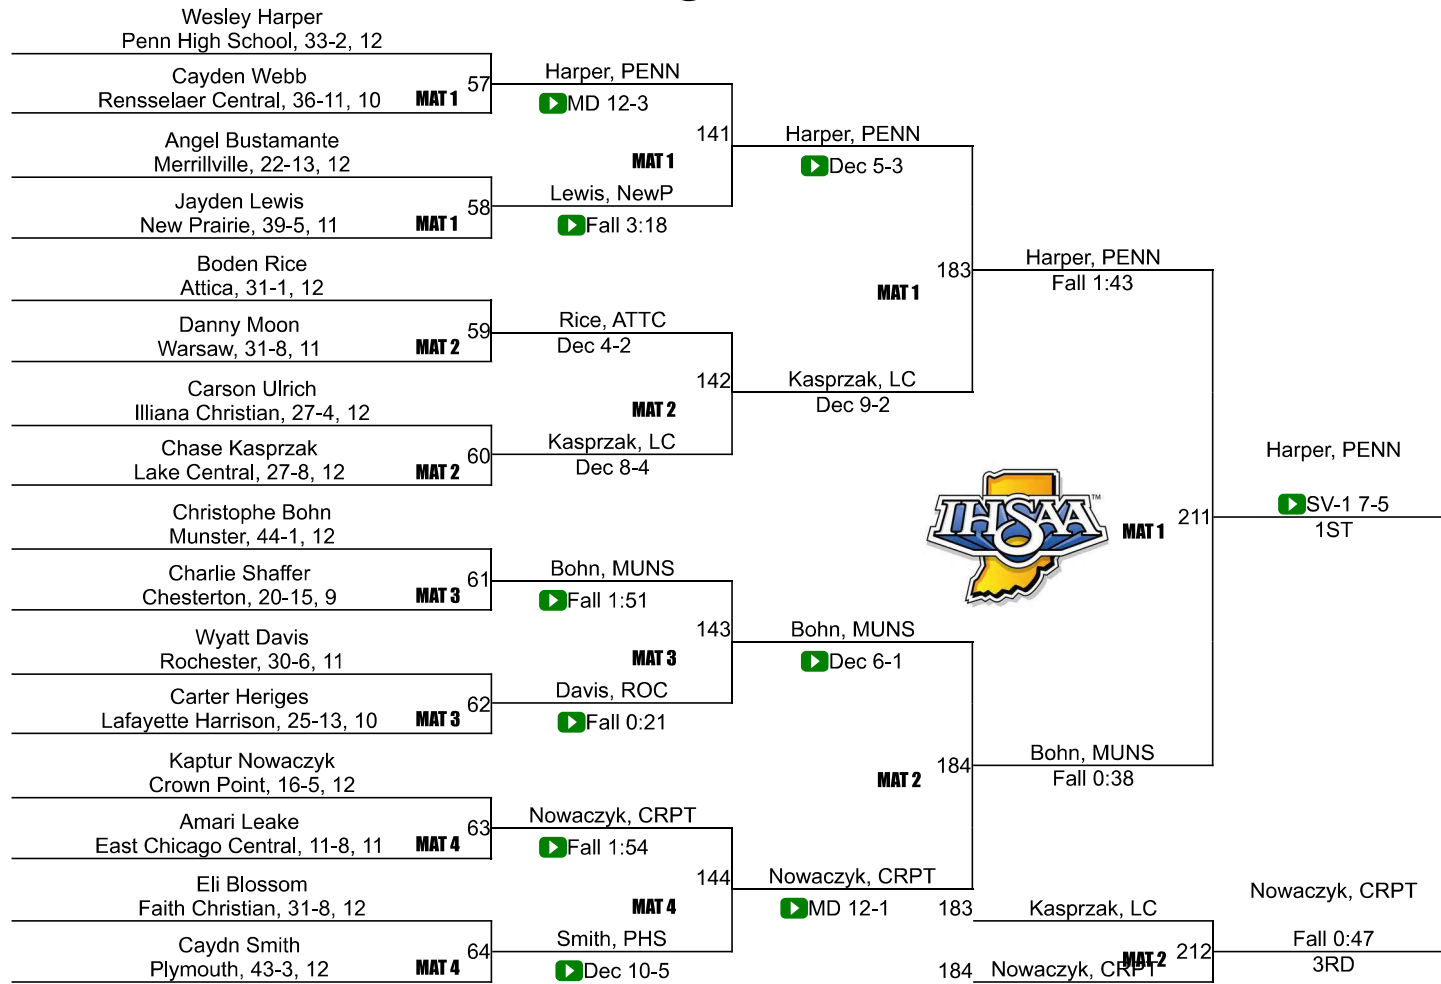

IHSAA Semi-State @ East Chicago Central

132

IHSAA Semi-State @ East Chicago Central

138

IHSAA Semi-State @ East Chicago Central

144

IHSAA Semi-State @ East Chicago Central

150