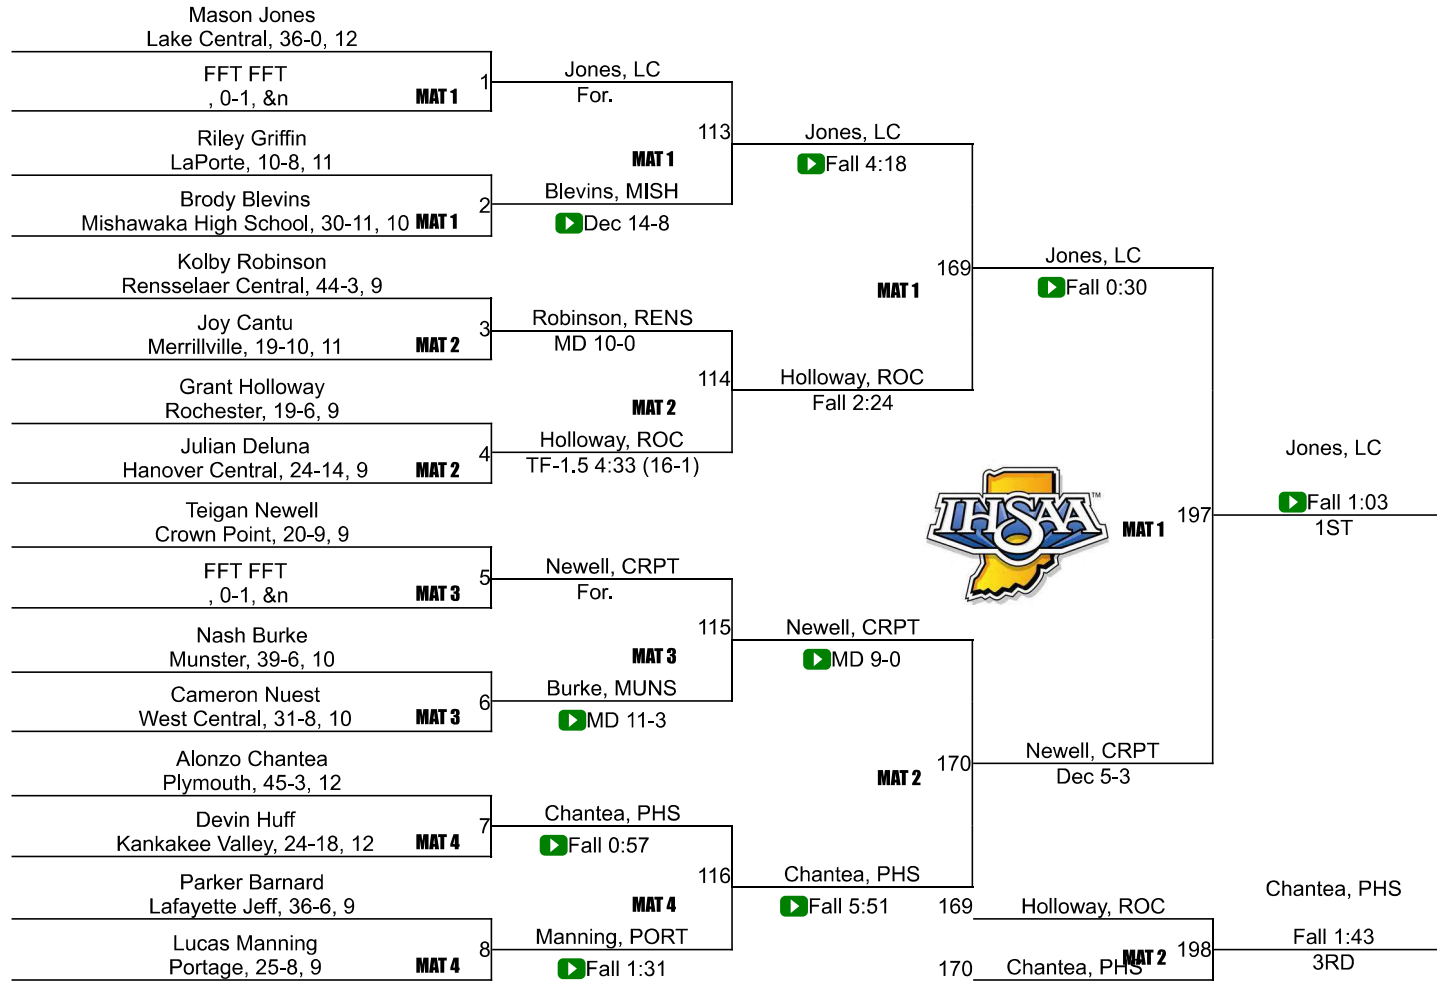

IHSAA Semi-State @ East Chicago Central

106