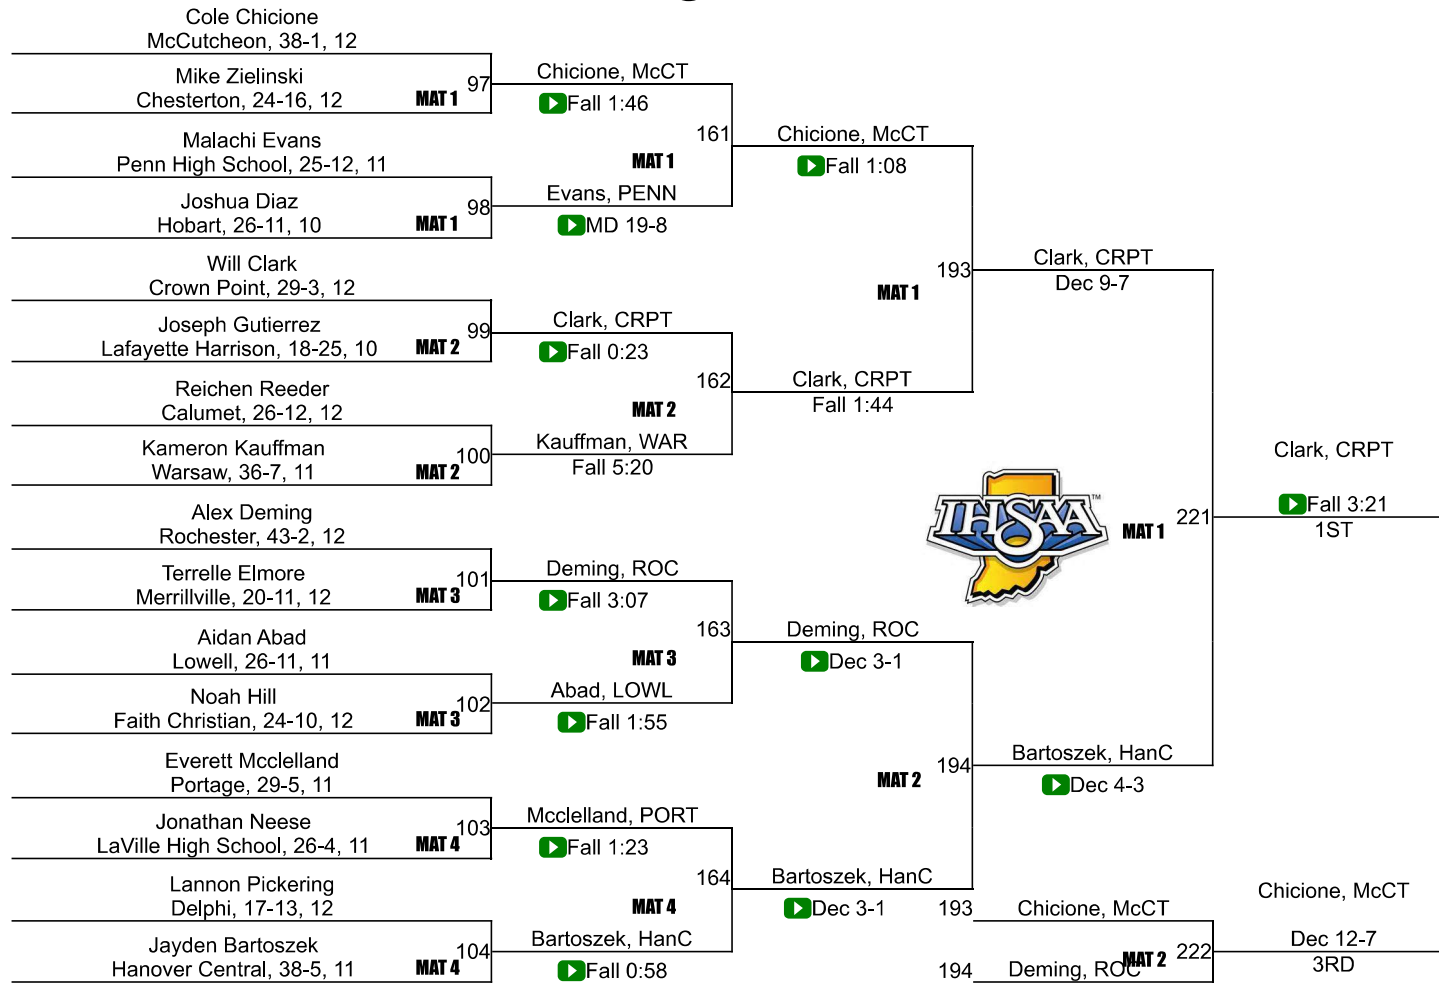

IHSAA Semi-State @ East Chicago Central

157

IHSAA Semi-State @ East Chicago Central

165

IHSAA Semi-State @ East Chicago Central

190

IHSAA Semi-State @ East Chicago Central

215