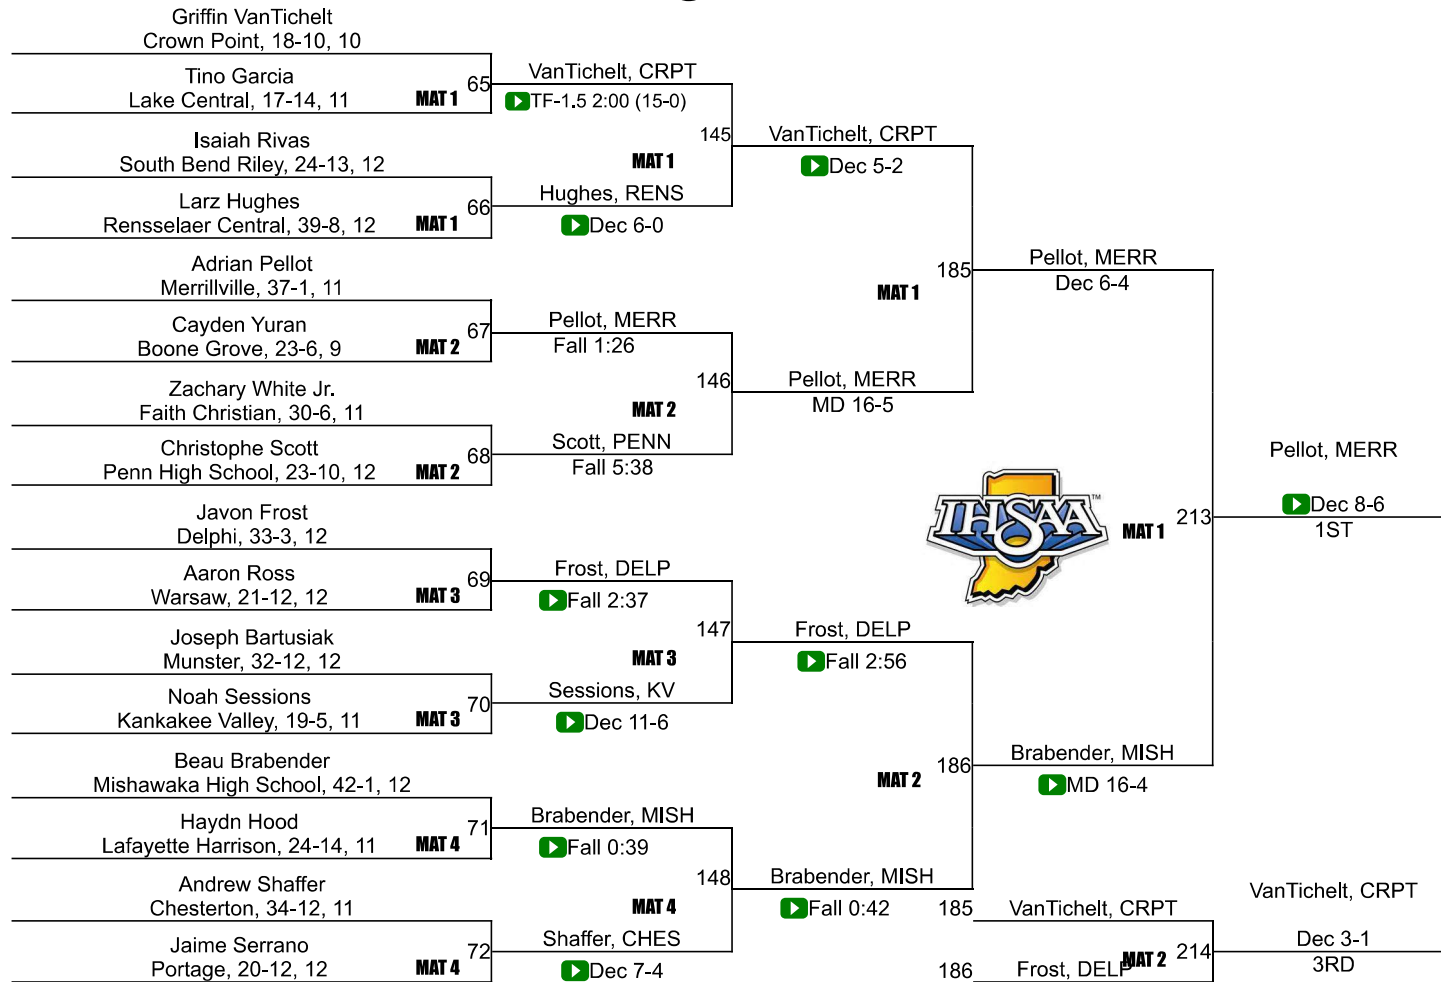

IHSAA Semi-State @ East Chicago Central

157