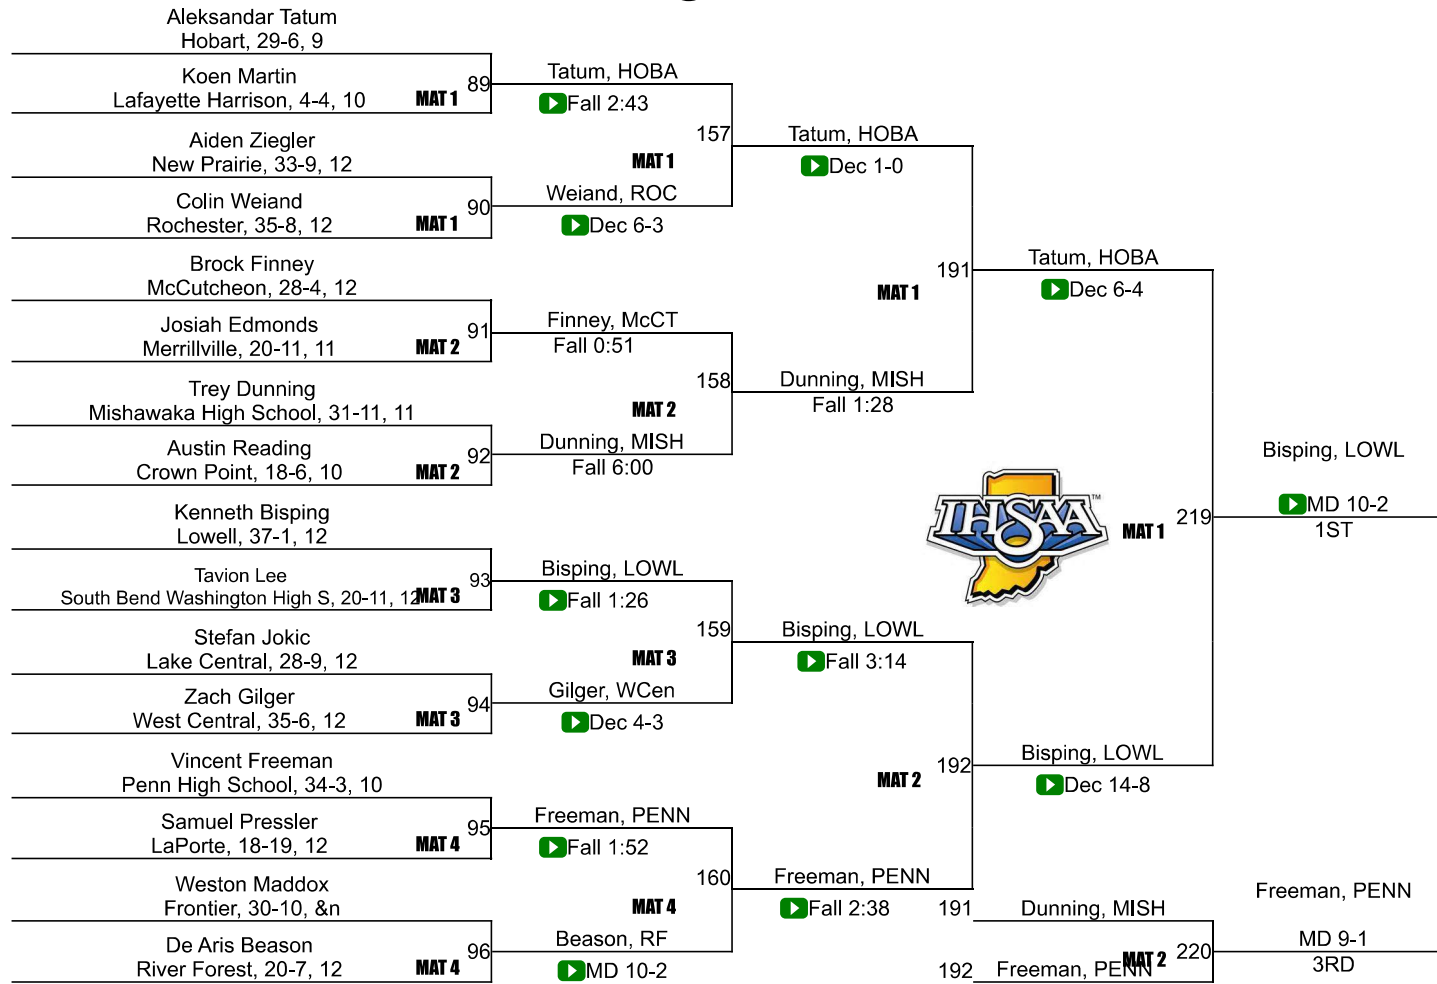

IHSAA Semi-State @ East Chicago Central

132

IHSAA Semi-State @ East Chicago Central

138

IHSAA Semi-State @ East Chicago Central

144

IHSAA Semi-State @ East Chicago Central

150

IHSAA Semi-State @ East Chicago Central

157

IHSAA Semi-State @ East Chicago Central

165

IHSAA Semi-State @ East Chicago Central

190

IHSAA Semi-State @ East Chicago Central

215

IHSAA Semi-State @ East Chicago Central

285